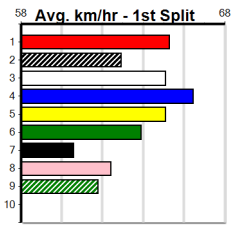

Sale

GIPPSLAND REAL ESTATE HT3

Distance: 435m, Race Type: Restricted Win Heat, Total Prizemoney: $2,925
1st: $1,950, 2nd: $600, 3rd: $300, 4th: $75

3
6:38PM
(VIC time)

Watchdog Tips: 0 0 0 0 **Bet:** .