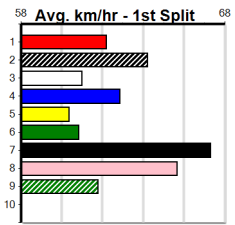

Sale

MOULTON ELECTRICAL HT2

Distance: 435m, Race Type: Restricted Win Heat, Total Prizemoney: $2,925
1st: $1,950, 2nd: $600, 3rd: $300, 4th: $75

2

6:19PM
(VIC time)

Watchdog Tips: **0 0 0 0** Bet: **0**