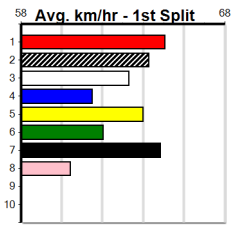

Sale

BRIMA ELECTRICAL CONTRACTING

Distance: 435m, Race Type: Free For All, Total Prizemoney: $3,360
1st: $2,250, 2nd: $690, 3rd: $345, 4th: $75

7
8:05PM
(VIC time)

Watchdog Tips: 0 0 0 0 Bet: .