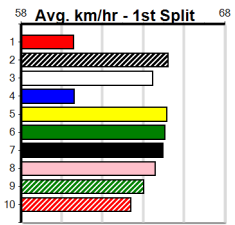

Sale

10
9:05PM
(VIC time)

SPORTSBET SET A DEPOSIT LIMIT

Distance: 435m, Race Type: Grade 5, Total Prizemoney: $2,925
1st: $1,950, 2nd: $600, 3rd: $300, 4th: $75

Watchdog Tips: 0 0 0 0 Bet: .