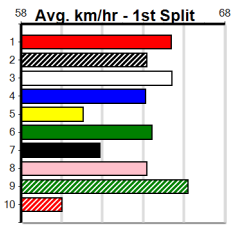

Sale

11
9:24PM
(VIC time)

SPORTING LEGENDS SALE

Distance: 435m, Race Type: Grade 5, Total Prizemoney: $2,925
1st: $1,950, 2nd: $600, 3rd: $300, 4th: $75

Watchdog Tips: 0 0 0 0 Bet: .