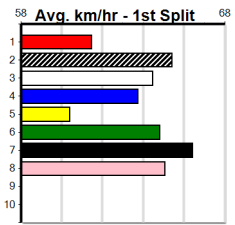

Sale

GIPPY GUTTERS

Distance: 510m, Race Type: Mixed 4/5, Total Prizemoney: $3,875
1st: $2,600, 2nd: $800, 3rd: $400, 4th: $75

5

7:20PM
(VIC time)

Watchdog Tips: **0 0 0 0** Bet: **.**