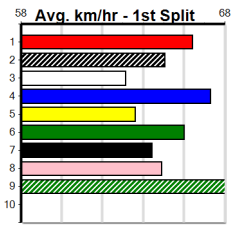

Sale

PRP PROPERTY VALUERS

Distance: 640m, Race Type: Grade 5, Total Prizemoney: $3,940
1st: $2,640, 2nd: $815, 3rd: $410, 4th: $75

6
7:45PM
(VIC time)

Watchdog Tips: **0 0 0 0** Bet: **0**