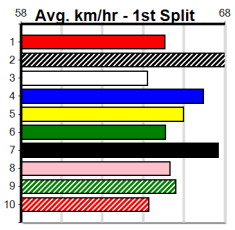

SPORTSBET FINAL

Distance: 300m, Race Type: Mixed 6/7 Final, Total Prizemoney: $3,360
1st: $2,250, 2nd: $690, 3rd: $345, 4th: $75

1

11:38AM
(VIC time)

BLESSED RAIN (7) was a scorching heat winner from this box last week and she will be hard to beat with anything similar today. ESSENCE (4) was solidly placed behind the top elect in her heat and she could be the main danger again.

Watchdog Tips: **7** **4** **2** **3** **Bet:** **Trifecta 7/2,3,4/2,3,4,8 ($10 - 111.11%)**