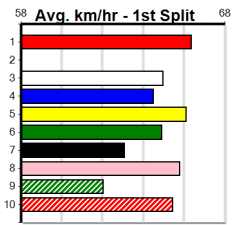

JASON McKEOWN PHOTOGRAPHY

Distance: 300m, Race Type: Grade 5, Total Prizemoney: $2,925
1st: $1,950, 2nd: $600, 3rd: $300, 4th: $75

2

11:56AM
(VIC time)

HAIL THE CHIEF (2) is an open class Queensland straight tracker and he may prove hard to hold out in this. KELLY JANE (3) has shown good speed in some solid recent wins and she could be right in the mix in this.

Watchdog Tips: **2** **3** **7** **1** **Bet:** **Win 2**