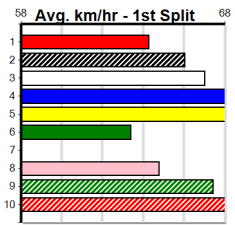

MR HUMMER LIMOS DAMSELS DASH

Distance: 350m, Race Type: Grade 5, Total Prizemoney: $2,925
1st: $1,950, 2nd: $600, 3rd: $300, 4th: $75

4

12:32PM

(VIC time)

NOVEMBER RAIN (7) is explosive soon after box rise in her race and she looks like the one they will need to beat in this. CASHED OUT (5) is another who can explode once fully balanced and she can make her presence felt here.

Watchdog Tips: **7** **5** **3** **2** **Bet:** **Box Quinella 3,5,7 ($10 for 333.33%)**