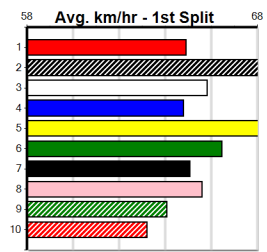

CROYDON HOMING PIGEON CLUB

Distance: 350m, Race Type: Grade 5, Total Prizemoney: $2,925
1st: $1,950, 2nd: $600, 3rd: $300, 4th: $75

SAILPLANE (5) returned to his best here last week and he may prove hard to hold out in this.
CANYA UNTAMED (7) will be better for the look here last week and he looks set to be right in the finish. MAGNET MOVER (3) has impressed of late.

Watchdog Tips: 5 7 3 1 Bet: Win 5

MAJOR FRANKY [5] Racing well but prefer drawn wider, threat still. $4.80
RF Dog Apr-22 Sire: FERAL FRANKY Dam: PUZZLES
Owner(s): B Dowler
Winning Distances: < 300m (0) 300 - 399m (2) 400 - 499m (3) 500 - 599m (0) 600 - 699m (0) > 700m (0)
Winning Weights: 32.9(2) 33.5(1) 33.8(1) 34.3(1)
7th (2) 33.4 350 HVL R5 02-Oct-24 20.09 19.63 7.00L ESPECIAL CHARLIE (19.63) S/6 . . . . . 6.81 $1.80 6G
5th (2) 33.4 300 HVL R9 15-Oct-24 17.14 16.68 1.75L TAILS OF JONNY (17.02) M/7 . . . . . 4.16 $4.90 X67
1st (2) 33.5 450 BAL R12 21-Oct-24 25.65 25.58 2.00L NO IRON TEAM (25.79) Q/211 . . . . . 6.71 $7.60 T3-RW
4th (6) 33.1 425 BEN R11 26-Oct-24 24.96 24.08 3.5L CLASSY SHIFTER (24.72) M/355 . . . . . 6.77 $3.30 5
1st (5) 33.8 425 BEN R13 06-Nov-24 23.90 23.88 5.50L ALICE FROM VENUS (24.26) M/111 . . . SW . . . 6.53 $1.80 5
3rd (1) 33.8 425 BEN R9 15-Nov-24 24.25 23.97 2.25L THEEGALA (24.10) M/112 . . . SW . . . 6.55 $7.10 RWH
7th (7) 34.0 425 BEN R3 22-Nov-24 24.77 23.58 11.00 CHEMICAL EROSION (24.00) M/888 . . . . . 6.73 $61.90 RWF
1st (6) 34.3 400 WGL R12 29-Nov-24 22.68 22.61 2.25L SKY HIGH DREAMS (22.84) M/11 . . . . . 8.40 $2.70 5
Last 3 wins NOT included above
1st (7) 32.9 350 HVL R2 14-Jul-24 19.61 19.35 1.25L ALL IN OLLIE (19.69) M/1 . . . . . 6.66 $3.80 M
1st (7) 32.9 350 HVL R3 21-Jul-24 19.64 19.12 0.75L SACRED SWORD (19.69) M/2 . . . . . 6.67 $12.00 X67
Trainer: Brian Hodgson (Smythesdale)

CLASSIC WYNSTAN [5] Been below his best in his last few, place best. $26.00
WBD Dog Sep-21 Sire: FULLY LOADED Dam: IVEY'S AFFAIR
Owner(s): M Clay
Winning Distances: < 300m (0) 300 - 399m (3) 400 - 499m (0) 500 - 599m (0) 600 - 699m (0) > 700m (0)
Winning Weights: 31.3(1) 32.2(1) 32.4(1)
2nd (6) 31.7 300 HVL R3 20-Sep-24 17.00 16.86 2.00L ITHACAN GODDESS (16.86) M/2 . . . . . 4.06 $2.80 7
2nd (7) 32.3 300 HVL R3 27-Sep-24 17.07 16.87 3.00L QUEEN KATE (16.87) M/2 . . . . . 4.00 $3.40 T3-7
2nd (2) 32.1 300 HVL R3 04-Oct-24 17.13 16.70 2.25L PATH TO NIRVANA (16.99) M/2 . . . . . 4.02 $1.50 T3-RW
1st (5) 32.4 300 HVL R3 11-Oct-24 17.18 16.95 2.00L NURSE ROSIE (17.31) M/4 . . . . . 4.03 $1.60 T3-7
1st (3) 32.2 300 HVL R4 15-Oct-24 17.12 16.68 1.75L ARCHER EIGHT (17.23) M/8 . . . . . 4.12 $5.40 7
4th (8) 32.2 300 HVL R11 20-Oct-24 17.02 16.76 3.00L SAILAWAY GIN (16.83) Q/4 . . . . . 3.99 $22.90 5
8th (3) 31.5 300 HVL R12 27-Oct-24 17.29 16.41 6.50L BLITZ (16.84) Q/1 . . . . VO . . . 3.90 $44.70 5
8th (2) 32.3 300 HVL R7 10-Nov-24 17.38 16.61 11.00 MYALL SANDY (16.61) S/5 . . . . . 4.03 $53.60 5
Last 3 wins NOT included above
1st (3) 31.3 300 HVL R1 24-Dec-23 17.16 16.46 0.25L BAMBIE ROSE (17.17) M/2 . . . . . SW . . . 4.00 $5.10 M
Trainer: Derek Clay (Lang Lang)