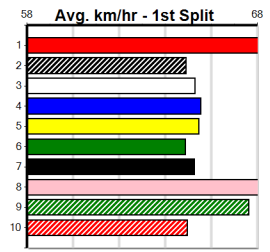

DREAMCHASERS TIX ON SALE NOW

Distance: 300m, Race Type: S/E Veteran, Total Prizemoney: $2,925
1st: $1,950, 2nd: $600, 3rd: $300, 4th: $75

REVERSE SWEEP (8) will get room to wind up in this and he could prove too powerful in the run to the judge here. FIBULARIS (7) can explode once fully balanced and he could be right in the mix with an ounce of luck here.

Watchdog Tips: 8 7 1 6 Bet: Win 8

Race card for InSensitive [5], Big motor but prefer out wide, chance if steps. $3.80. Includes owner info, winning distances, and box history table.

Race card for War Time Novelty [5], Much better than his last few starts, keep safe. $10.00. Includes owner info, winning distances, and box history table.

Race card for ELLI'S MY GIRL [5] Biks, May get too far back early in this, needs luck. $15.00. Includes owner info, winning distances, and box history table.

Race card for FAIRTRADE MARJEN [5], Tough draw, can be too one paced, trouble looms. $10.00. Includes owner info, winning distances, and box history table.

Race card for BUMPY'S DAD ROY [3], Plenty of talent but will need to step cleanly. $14.00. Includes owner info, winning distances, and box history table.