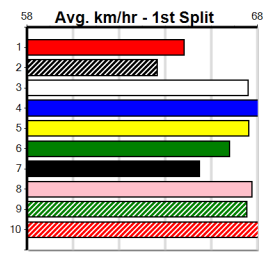

MONTROSE IGA LIQUOR

Distance: 350m, Race Type: Mixed 4/5, Total Prizemoney: $3,360
1st: $2,250, 2nd: $690, 3rd: $345, 4th: $75

WILL VANSON (5) excels up the straight here and he looks like the one to beat after his flying placing here last week. DASH OF WHISKY (8) is ideally drawn out wide here and he is capable of breaking the clock when right.

Watchdog Tips: 5 8 6 7 Bet: Box Trifecta 5,6,8 ($10 for 166.67%)

MINH GEORGY (NSW)[4] Comes into calculations off this draw. $16.00
Owner(s): H Deavin
Winning Distances: < 300m (0) 300 - 399m (6) 400 - 499m (1) 500 - 599m (0) 600 - 699m (0) > 700m (0)
Box History table and Prize Best Starts table included.

AUSSIE SUPREME [5] *** SCRATCHED *** $8.50
Owner(s): T Tufo
Winning Distances: < 300m (0) 300 - 399m (5) 400 - 499m (3) 500 - 599m (0) 600 - 699m (0) > 700m (0)
Box History table and Prize Best Starts table included.

WILD SERENA [4] Mixes distances and form, place preferred. $15.00
Owner(s): BILVIS (SYN), A Gwynne, D Bourke
Winning Distances: < 300m (0) 300 - 399m (3) 400 - 499m (1) 500 - 599m (7) 600 - 699m (0) > 700m (0)
Box History table and Prize Best Starts table included.

DESTINI PALADIN [5] Knows this circuit well but others rate better. $18.00
Owner(s): RIVERWALK (SYN), A Palmer, J Rinaldi, E Rinaldi
Winning Distances: < 300m (0) 300 - 399m (7) 400 - 499m (5) 500 - 599m (1) 600 - 699m (0) > 700m (0)
Box History table and Prize Best Starts table included.

WILL VANSON [5] Excels here, back to best last start, top show. $3.20
Owner(s): J Vandemaat
Winning Distances: < 300m (0) 300 - 399m (4) 400 - 499m (6) 500 - 599m (0) 600 - 699m (0) > 700m (0)
Box History table and Prize Best Starts table included.