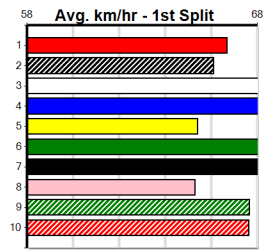

CHRISTMAS TROPHY FINAL

Distance: 350m, Race Type: S/E Final, Total Prizemoney: $7,325
1st: $5,000, 2nd: $1,500, 3rd: $750, 4th: $75

SHEEZEL (4) is arguably the best straight track dog currently racing following his sizzling 18.78 heat win. CHAVERO (1) was a gutsy effort off a wide draw when placed behind the top elect in his heat and can fill the exacta spot once again

Watchdog Tips: 4 1 2 7 Bet: Trifecta 4/1/2,7 ($10 - 500%)

CHAVERO [3] Gutsy heat placing, ideal draw, danger. $5.00
Owner(s): S Toner
Winning Distances: < 300m (0) 300 - 399m (5) 400 - 499m (2) 500 - 599m (1) 600 - 699m (0) > 700m (0)
Box History table and Prize Best Starts table included.

STORM SENSATION [4] Explosive early, fast heat win, key player. $6.00
Owner(s): R Trueman
Winning Distances: < 300m (0) 300 - 399m (8) 400 - 499m (0) 500 - 599m (0) 600 - 699m (0) > 700m (0)
Box History table and Prize Best Starts table included.

FLAMING FOX [5] Wide runner, tough ask in this final. $61.00
Owner(s): G Mclachlan
Winning Distances: < 300m (0) 300 - 399m (5) 400 - 499m (0) 500 - 599m (0) 600 - 699m (0) > 700m (0)
Box History table and Prize Best Starts table included.

SHEEZEL (QLD)[3] Best straight tracker currently racing, looks good $1.90
Owner(s): B Kline
Winning Distances: < 300m (0) 300 - 399m (11) 400 - 499m (8) 500 - 599m (0) 600 - 699m (0) > 700m (0)
Box History table and Prize Best Starts table included.

MYALL RAY [4] Top winning strike rate but may get crowded early $11.00
Owner(s): Yacaaba (SYN), J Risk, R Gilmore, S Risk
Winning Distances: < 300m (0) 300 - 399m (8) 400 - 499m (4) 500 - 599m (0) 600 - 699m (0) > 700m (0)
Box History table and Prize Best Starts table included.