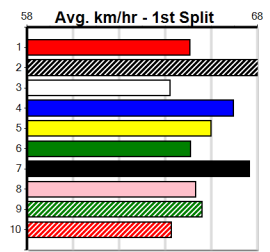

SPORTSBET FINAL

1

11:38AM

(VIC time)

Distance: 300m, Race Type: Mixed 6/7 Final, Total Prizemoney: $3,360
1st: $2,250, 2nd: $690, 3rd: $345, 4th: $75

BLESSED RAIN (7) was a scorching heat winner from this box last week and she will be hard to beat with anything similar today. ESSENCE (4) was solidly placed behind the top elect in her heat and she could be the main danger again.

Watchdog Tips: **7** **4** **2** **3** **Bet:** **Trifecta 7/2,3,4/2,3,4,8 ($10 - 111.11%)**

1

ASTON MERRICK [7] **Mixes his form but has ability, place hopes.** **$34.00**
BEBD Dog Mar-22 Sire: FERNANDO BALE Dam: ASTON TOPAZ Trainer: Natasha Fullerton (Long Gully)
Owner(s): R Borda
Winning Distances: < 300m (0) 300 - 399m (1) 400 - 499m (0) 500 - 599m (0) 600 - 699m (0) > 700m (0)
Winning Weights: 31.3(1)

Box	1st	2nd	3rd	4th	5th	6th	7th	8th
1			1	1				
2								1 1
3		1	1					
4		1	3				1	
5	1		1					
6			1					1
7					1			
8								1

Prize Best Starts Trk/Dts APM $4670.00 16.76(4)-1/12/24 17-1-2-7 4-0-2-1 3046

2

MUMS PEARL [6] **Can come out running in her races, chance if leads** **$8.00**
BK Bitch Mar-23 Sire: BERNARDO Dam: LEAPING LYDIA Trainer: Daniel Turnley (Diamond Creek)
Owner(s): D Turnley
Winning Distances: < 300m (0) 300 - 399m (2) 400 - 499m (0) 500 - 599m (0) 600 - 699m (0) > 700m (0)
Winning Weights: 30.9(1) 31.1(1)

Box	1st	2nd	3rd	4th	5th	6th	7th	8th
1								
2								
3								
4								
5	1							
6	1							
7			1					
8			1					

Prize Best Starts Trk/Dts APM $5247.86 16.70(7)-1/12/24 4-2-2-0 3-2-1-0 4828

3

GOT FLAIR (NSW)[5] **Can show good mid race pace, threat if steps.** **$13.00**
BD Dog Nov-22 Sire: FERNANDO BALE Dam: CHAMPION MODEL Trainer: Sharyn Combridge (Junction Villa)
Owner(s): B Alford
Winning Distances: < 300m (0) 300 - 399m (2) 400 - 499m (1) 500 - 599m (0) 600 - 699m (0) > 700m (0)
Winning Weights: 33.2(1) 33.3(1) 34.3(1)

Box	1st	2nd	3rd	4th	5th	6th	7th	8th
1		2	1					
2	2	1						
3		1	2		1	1		
4								
5	1				1			
6		2	2					
7	1	1	1					1
8		2	1					

Prize Best Starts Trk/Dts APM $9925.00 16.63(2)-1/12/24 24-3-9-7 5-1-2-0 6451

4

ESSENCE [6] **Big motor, solid heat placing last week, danger.** **$4.50**
BK Bitch Feb-23 Sire: SHIMA SHINE Dam: IDOLIZE Trainer: Peter Presutto (Devon Meadows)
Owner(s): N Presutto
Winning Distances: < 300m (0) 300 - 399m (0) 400 - 499m (2) 500 - 599m (0) 600 - 699m (0) > 700m (0)
Winning Weights: 25.6(1) 25.9(1)

Box	1st	2nd	3rd	4th	5th	6th	7th	8th
1								
2								
3	1							1
4		2						
5	1							1
6								
7		1	1					
8		1					1	

Prize Best Starts Trk/Dts APM $5435.00 16.61(8)-1/12/24 10-2-4-0 3-0-2-0 3906

5

SHOCK AND AWE [5] **Flew early in her heat win last week, harder here.** **$21.00**
BD Bitch Apr-22 Sire: ORSON ALLEN Dam: CULLQUIN CERSEI Trainer: Shara Quinlan (Rushworth)
Owner(s): S Quinlan
Winning Distances: < 300m (0) 300 - 399m (2) 400 - 499m (1) 500 - 599m (0) 600 - 699m (0) > 700m (0)
Winning Weights: 26.4(1) 26.9(1) 27.1(1)

Box	1st	2nd	3rd	4th	5th	6th	7th	8th
1		1						
2	1	4		1				1 1
3	1	2	2	1	1	1	2	
4	1	2						
5		1	2					
6							2	
7		1	1					1
8		1	1	1	1			

Prize Best Starts Trk/Dts APM $12155.00 16.71(4)-1/12/24 35-3-10-8 4-1-1-1 4152