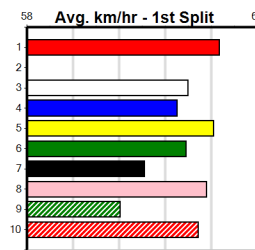

JASON McKEOWN PHOTOGRAPHY

Distance: 300m, Race Type: Grade 5, Total Prizemoney: $2,925
1st: $1,950, 2nd: $600, 3rd: $300, 4th: $75

2
11:56AM

(VIC time)

HAIL THE CHIEF (2) is an open class Queensland straight tracker and he may prove hard to hold out in this. KELLY JANE (3) has shown good speed in some solid recent wins and she could be right in the mix in this.

Watchdog Tips: 2 3 7 1 **Bet:** Win 2

1

INTER STAR FIRE [5] **Can race on the speed from the outset in this.** **$5.50**

WBD Bitch May-21 Sire: FERNANDO BALE Dam: INTER ELESHA
Owner(s): TONY JOE AND JOE (SYN), T Interligi, J Varchione, J Interligi
Trainer: Joe Interligi (Endeavour Hills)

Winning Distances: < 300m (0) 300 - 399m (10) 400 - 499m (5) 500 - 599m (0) 600 - 699m (0) > 700m (0)

Winning Weights: 24.9(1) 25.0(1) 25.2(3) 25.3(2) 25.4(2) 25.7(1) 25.8(2) 25.9(2) 26.0(1)

Box	1st	2nd	3rd	4th	5th	6th	7th	8th
1	3	3	1	1				
2			1	1	1			
3	1	2	1		2			
4	2	1	1	1		1		
5	1		1	1	1	2	1	
6	4							2 1
7	1		1	1	1			
8	3	1		1		2		1

Prize Best Starts Trk/Dts APM: $35915.00, 16.68(6)-15/10/24, 52-15-7-6, 10-2-3-1, 6397

Last 3 wins NOT included above

1st (5) 25.2 425 BEN R5 08-May-24 24.02 23.97 2.50L OUR GIRL ROXY (24.18) Q/111 . SW . 6.45 $3.10 T3-5
1st (1) 25.2 390 BAL R3 15-May-24 22.24 22.06 0.25L HUGGY WUGGY (22.25) Q/11 . . . 8.48 $1.50 5
1st (1) 25.7 390 WBL R4 23-May-24 22.41 22.06 1.00L BANK ON FRANKIE (22.47) Q/11 . SW . 8.59 $2.30 X45

2

HAIL THE CHIEF (NSW)[5] **Open class QLD straight tracker, major player.** **$4.00**

BK Dog Nov-22 Sire: MY BRO FABIO Dam: PRIM AND PROPER
Owner(s): That's Special (SYN), R Kelly, B Bottkos, T Miller
Trainer: Peter Kelly (Longwarry North)

Winning Distances: < 300m (0) 300 - 399m (6) 400 - 499m (0) 500 - 599m (0) 600 - 699m (0) > 700m (0)

Winning Weights: 34.8(1) 34.9(1) 35.1(1) 35.4(1) 35.8(1) 35.9(1)

Box	1st	2nd	3rd	4th	5th	6th	7th	8th
1						1		
2	3							
3								
4				1				
5			1					
6	1				1			
7	1				1			
8	1		1		1			

Prize Best Starts Trk/Dts APM: $15670.00, FSH, 13-6-0-2, 0-0-0-0, 11918

Last 3 wins NOT included above

1st (2) 34.8 366 CAP R1 18-Aug-24 20.12 19.70 1.75L TARAWI BUSTER (20.24) 43 43 . $4.60 NNP
1st (8) 35.1 366 CAP R5 25-Aug-24 19.91 19.46 3.75L RED SUN (20.17) 42 42 . $1.35 5
1st (2) 35.4 366 CAP R3 08-Sep-24 19.86 19.68 3.5L DERICE (20.10) 53 53 . $1.85 RW

3

KELLY JANE (NSW)[5] **Shown speed in solid recent wins, major player.** **$3.60**

BK Bitch Oct-22 Sire: KOBLENZ Dam: XALYNN BALE
Owner(s): Lazzamarie (SYN), M Evans, L Scott
Trainer: Ben Joske (Yinnar South)

Winning Distances: < 300m (0) 300 - 399m (0) 400 - 499m (7) 500 - 599m (0) 600 - 699m (0) > 700m (0)

Winning Weights: 26.2(1) 26.4(1) 26.6(1) 27.0(1) 27.7(2) 27.8(1)

Box	1st	2nd	3rd	4th	5th	6th	7th	8th
1		1						
2	1			1	1	1		
3	1							
4	1						1	
5	2							
6	1	1				1		
7	1	1	1			1	1	
8	1	1	1					

Prize Best Starts Trk/Dts APM: $16375.00, 16.91(8)-27/10/24, 20-7-4-2, 2-0-0-1, 11716

Last 3 wins NOT included above

1st (3) 26.2 400 GEL R11 30-Aug-24 22.65 22.46 3.5L BLACKPOOL RANGER Q/21 . SW . 8.50 $13.40 X67
1st (2) 26.4 435 SLE R1 08-Sep-24 24.62 24.13 2.50L PAW LILIBET (24.79) Q/111 . . . 5.25 $2.50 X67
1st (8) 27.0 400 WGL R12 17-Sep-24 22.82 22.38 2.00L GOTHAM MARQUESS (22.96) M/21 . SW . 8.44 $1.60 5