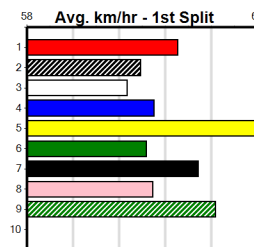

JVDM GREEN LIGHT ON PODCAST

Distance: 350m, Race Type: Mixed 6/7, Total Prizemoney: $2,925
1st: $1,950, 2nd: $600, 3rd: $300, 4th: $75

MAGIC WESTERN (5) is continuing to get faster and he looks hard to hold out despite his tough draw here. JUMBUK JOHNNY (4) has good early burn as well and he could be prominent throughout in this. WINTER BALE (3) has claims as well.

Watchdog Tips: 5 4 3 8 **Bet:** Win 5

1

PRINCETOWN FLYER [7] **$26.00**

BK Bitch **Mar-22** **Been too slow early in recent times, tested here.** **Sire: TOMMY SHELBY** **Dam: IVY WREN** **Trainer: April Janssen (Princetown)**

Owner(s): A Janssen
Winning Distances: < 300m (0) 300 - 399m (0) 400 - 499m (1) 500 - 599m (0) 600 - 699m (0) > 700m (0)
Winning Weights: 27.6(1)

7th	(7)	28.0	450	WBL	R5	14-Oct-24	26.64	25.74	13.00	OFFENSIVE LADY (25.74)	M/577	6.86	$5.70	X67
6th	(4)	27.7	600	MTG	R6	20-Oct-24	36.12	35.26	13.00	STARLIGHT JEWEL (35.26)		9.66	$61.00	X
3rd	(2)	27.9	512	MTG	R7	27-Oct-24	30.73	29.98	6.50L	MY GIRL KELLIE (30.29)		4.58	$5.50	6
2nd	(7)	28.2	400	GEL	R3	30-Oct-24	23.18	22.68	4.00L	BROWSER (22.91)	M/43	8.75	$24.60	7
4th	(5)	28.2	450	BAL	R9	04-Nov-24	26.07	25.74	4.00L	MAXIMUM BARB (25.80)	M/523	6.68	$45.50	T3-7
7th	(3)	27.3	450	WBL	R4	21-Nov-24	25.91	25.19	4.00L	SIZZLE JACK (25.64)	M/777	6.82	$115.20	RW
3rd	(4)	27.4	512	MTG	R7	24-Nov-24	30.23	29.84	5.50L	SEAN'S MATILDA (29.84)			$21.00	6
6th	(1)	27.2	450	WBL	R5	28-Nov-24	25.62	24.99	4.75L	JILL'S JULIETTE (25.29)	M/777	6.81	$36.60	X67H

Last 3 wins NOT included above

1st	(6)	27.6	400	MTG	R2	03-Oct-24	23.24	22.73	7.00L	COMPTON LAYLA (23.74)	0	SAMP	10.96	$1.33	M
Last 3 wins NOT included above															

Box History

Bx	1st	2nd	3rd	4th	5th	6th	7th	8th
1								
2		1	1	1		2		
3				1				1
4			1			2		
5				1	1	1		
6	1			1			2	1
7		1	1				1	
8						1		

Prize Best $2450.00
Starts FSH
Trk/Dts 23-1-3-3
APM 0-0-0-0
1367

2

SWIFT GIFT [7] **$18.00**

RF Bitch **Nov-22** **Steady Warrambool placing 2 back, harder here.** **Sire: ASTON RUPEE** **Dam: MEPUNGA BELLA** **Trainer: April Janssen (Princetown)**

Owner(s): A Janssen
Winning Distances: < 300m (0) 300 - 399m (0) 400 - 499m (1) 500 - 599m (0) 600 - 699m (0) > 700m (0)
Winning Weights: 28.0(1)

1st	(8)	28.0	400	MTG	R2	27-Oct-24	23.87	22.81	2.25L	HERMAN THE BRUTE (24.04)	0	SAMP	11.25	$6.00	M
6th	(5)	27.7	400	GEL	R3	30-Oct-24	23.42	22.68	7.50L	BROWSER (22.91)	S/66		8.91	$20.20	7
3rd	(6)	27.8	450	BAL	R9	04-Nov-24	25.96	25.74	2.25L	MAXIMUM BARB (25.80)	M/211		6.66	$70.40	T3-7
4th	(7)	27.4	390	BAL	R10	07-Nov-24	22.80	22.07	11.00	WALTZING BRUTE (22.07)	M/46		8.80	$4.30	X67
4th	(5)	27.8	390	WBL	R3	14-Nov-24	23.02	22.00	10.00	MAYBE RAIN (22.33)	M/54		8.94	$16.80	X67
3rd	(5)	27.5	390	WBL	R3	18-Nov-24	22.98	22.36	2.50L	INGA AMY (22.81)	M/75		9.19	$7.80	7
5th	(8)	27.5	450	WBL	R4	21-Nov-24	25.78	25.19	2.00L	SIZZLE JACK (25.64)	M/665		6.77	$30.80	RW
3rd	(7)	27.6	460	GEL	R5	05-Dec-24	26.17	25.51	3.75L	KIWI ICE CUBE (25.93)	Q/344		6.65	$12.70	7

Last 3 wins NOT included above

Box History

Bx	1st	2nd	3rd	4th	5th	6th	7th	8th
1								
2			1					
3								
4								
5			1	1		1		
6			1					
7			1	1				
8	1							

Prize Best $1745.00
Starts FSH
Trk/Dts 9-1-0-4
APM 0-0-0-0
1325