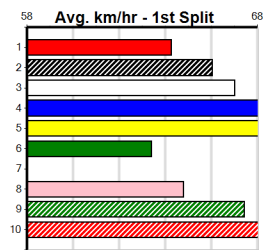

MR HUMMER LIMOS DAMSELS DASH

4

12:32PM

(VIC time)

Distance: 350m, Race Type: Grade 5, Total Prizemoney: $2,925
1st: $1,950, 2nd: $600, 3rd: $300, 4th: $75

NOVEMBER RAIN (7) is explosive soon after box rise in her race and she looks like the one they will need to beat in this. CASHED OUT (5) is another who can explode once fully balanced and she can make her presence felt here.

Watchdog Tips: **7** **5** **3** **2** **Bet:** Box Quinella 3,5,7 ($10 for 333.33%)

1

LITTLE MINNIE [5] **May get a bit too far back early, place looks best** **$16.00**

BK Bitch Jun-22 Sire: BEAST UNLEASHED Dam: RUBY GIRL Trainer: Gary Cowcher (Broadford)

Owner(s): G Cowcher
Winning Distances: < 300m (0) 300 - 399m (3) 400 - 499m (1) 500 - 599m (0) 600 - 699m (0) > 700m (0)
Winning Weights: 28.2(1) 28.5(1) 28.6(1) 29.1(1)

Box	1st	2nd	3rd	4th	5th	6th	7th	8th
1	1							
2	1							
3						2		
4		2						
5								
6	1			3	1			
7	1							
8								

6th (2) 28.7 425 BEN R10 28-Aug-24 24.61 24.19 4.75L JARMON (24.29) M/557 . . . W 6.77 $1.90 T3-6
2nd (4) 28.1 425 BEN R3 27-Sep-24 24.40 23.60 0.50L BLACK SERIES (24.37) M/321 . . . . 6.66 $4.90 6G
2nd (4) 28.6 390 SHP R11 03-Oct-24 22.61 22.08 3.25L LITTLE FAST BULL (22.39) M/33 . . . . 8.86 $1.50 T3-6
1st (1) 28.5 390 SHP R9 12-Oct-24 21.99 21.99 4.50L IVORY NARWHAL (22.29) M/11 . . . . 8.42 $1.30 X67
4th (6) 28.9 350 HVL R9 20-Oct-24 20.02 19.25 7.50L DEROGATIVE (19.51) S/5 . . . . W 6.79 $12.80 5H
4th (6) 29.2 350 HVL R3 27-Oct-24 19.71 19.12 2.25L WHO MADE YOU (19.55) M/5 . . . . . 6.74 $4.90 RW
6th (2) 29.0 450 SHP R11 01-Nov-24 26.03 25.11 12.00 LILYDALE (25.25) S/566 . . . . . 6.90 $4.90 5
1st (6) 29.1 450 SHP R5 11-Nov-24 25.61 25.09 0.10L BOROUGH SALTS (25.62) S/732 . . . . . 6.83 $9.20 5

Last 3 wins NOT included above

Box	1st	2nd	3rd	4th	5th	6th	7th	8th
1	1							
2	1							
3								
4		2						
5								
6	1			3	1			
7	1							
8								

Prize Best Starts Trk/Dts APM $8005.00 19.71(6)-27/10/24 13-4-2-0 2-0-0-0 5072

1st (7) 28.2 390 SHP R2 17-Jun-24 22.13 21.85 3.5L WELLERMAN (22.37) M/11 . . . . . 8.35 $6.70 M
1st (2) 28.6 390 SHP R3 22-Jul-24 22.33 22.04 2.50L SCOTT CRUSH (22.50) M/32 . . . . . 8.55 $2.90 X67