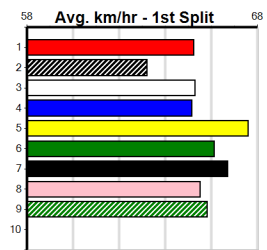

SPORTSBET BS RESPONSIBLY

Distance: 300m, Race Type: Grade 5, Total Prizemoney: $2,925
1st: $1,950, 2nd: $600, 3rd: $300, 4th: $75

HIGH END CASH (6) has explosive mid race pace and he may be the one to beat after some fast recent efforts here. SPECIAL SIAN (5) has burned early in her top recent wins and she may be the one they need to catch.

Watchdog Tips: 6 5 7 1 Bet: Win 6

BLACKPOOL MONARO [5] Comes into calculations from this draw. $6.50
Owner(s): S Flower
Winning Distances: < 300m (0) 300 - 399m (4) 400 - 499m (0) 500 - 599m (0) 600 - 699m (0) > 700m (0)
Winning Weights: 33.4(1) 33.8(1) 34.1(1) 34.5(1)
6th (8) 33.3 390 SHP R11 29-Apr-24 22.72 21.97 9.00L GOT A PRINCIPLE (22.12) S/47 . . . SW W 8.52 $19.60 5
7th (3) 33.6 390 BAL R11 08-May-24 22.70 22.06 9.50L AYIA NEIGHBOUR (22.06) M/46 . . . W 8.58 $137.10 X45
6th (5) 33.8 350 HVL R5 19-May-24 19.69 19.28 3.75L HUMIDITY (19.43) M/2 . . . . . 6.59 $31.40 5H
2nd (1) 33.4 390 BAL R3 27-May-24 22.54 22.20 1.75L ZIPPY WIESMAN (22.42) M/22 . . . . . 8.60 $3.80 5
4th (3) 34.5 300 HVL R11 06-Oct-24 16.78 16.60 1.00L HAPPY CHICK (16.72) Q/4 . . . . . 3.94 $14.40 5
2nd (3) 35.1 300 HVL R12 20-Oct-24 16.91 16.76 0.50L DELTA PAWS (16.88) M/2 . . . SW . 3.95 $6.60 5
3rd (7) 34.3 400 GEL R11 22-Nov-24 22.84 22.27 3.25L KELLY JANE (22.62) M/11 . . . . . 8.34 $6.90 5
2nd (4) 34.4 300 HVL R12 01-Dec-24 16.72 16.23 1.25L NOVEMBER RAIN (16.63) M/3 . . . . . 3.94 $11.80 5
Last 3 wins NOT included above
1st (2) 34.5 385 SHP R3 07-Sep-23 21.99 21.82 1.00L KNEW THAT (22.06) M/21 . . . . . 8.38 $4.80 T3-7
1st (6) 33.8 390 BAL R3 30-Dec-23 22.44 22.04 0.25L NO COMMENT (22.45) Q/11 . . . . . 8.28 $6.80 6G
1st (8) 33.4 390 BAL R12 10-Jan-24 22.43 21.86 0.75L MAXIMUM ANG (22.48) S/11 . . . . . 8.36 $9.50 5
Trainer: Natasha Fullerton (Long Gully)

ARGYLE EMMA [5] Biks Racing well in easier races of late, tested here. $11.00
Owner(s): J Blake
Winning Distances: < 300m (0) 300 - 399m (10) 400 - 499m (1) 500 - 599m (0) 600 - 699m (0) > 700m (0)
Winning Weights: 27.0(1) 27.3(1) 27.4(2) 27.6(2) 27.7(4) 27.8(1)
4th (6) 27.3 390 BAL R4 21-Oct-24 22.65 22.03 3.5L WESTERN BALE (22.40) M/22 . . . . . 8.61 $7.70 T3-5
1st (8) 27.3 300 HVL R12 28-Oct-24 17.32 16.85 0.25L BEAR LEE TIME (17.33) M/2 . . . . . 3.99 $4.20 5
5th (5) 27.1 300 HVL R3 01-Nov-24 17.48 16.82 5.00L DONEGAL EXPRESS (17.14) M/4 . . . . . 4.07 $10.20 T3-5
1st (5) 27.0 300 HVL R3 11-Nov-24 17.27 16.95 0.50L FIREBIRD FLYER (17.30) M/1 . . . SW . 4.02 $19.60 5
3rd (1) 27.1 390 BAL R5 14-Nov-24 22.63 22.16 7.00L QUICK BISCUIT (22.16) M/33 . . . . . 8.61 $21.90 T3-5
3rd (5) 27.5 300 HVL R4 22-Nov-24 16.89 16.52 1.75L WHIZZER (16.79) M/1 . . . . . 3.93 $22.70 T3-5
1st (7) 27.7 390 BAL R12 25-Nov-24 22.30 22.22 0.25L CAR WASH CHAOS (22.31) Q/12 . . . . . 8.34 $23.10 T3-5
8th (5) 27.3 300 HVL R5 01-Dec-24 16.94 16.23 4.00L EARLY SECRETS (16.67) M/6 . . . . . 4.05 $58.50 X45
Last 3 wins NOT included above
1st (8) 27.7 390 SHP R12 01-Feb-24 22.85 22.17 0.75L SERIOUSLY FLY (22.90) M/11 . . . SW . 8.52 $2.90 T3-5
1st (4) 27.6 450 SHP R8 25-Apr-24 25.73 25.30 0.25L FASCINATE BLAZE (25.75) Q/111 . . . . . 6.53 $19.70 5
1st (3) 27.7 390 BAL R12 02-Sep-24 22.64 22.64 0.75L CHERRY RED (22.69) M/11 . . . . . 8.48 $2.00 5
Trainer: Jazmyn Blake (Simson)