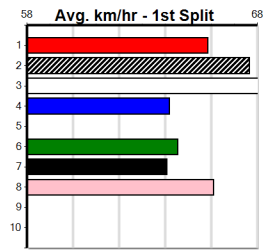

PITSTOP MOWER REPAIRS

9

2:09PM

(VIC time)

Distance: 300m, Race Type: Free For All, Total Prizemoney: $3,360
1st: $2,250, 2nd: $690, 3rd: $345, 4th: $75

MYALL SANDY (4) has been flying in recent times with fast wins in 4 of her last 5 starts and she looks hard to hold out with a vacant box outside. CHEAP RED WINE (8) sprouted wings in his top win here last week and could be the danger.

Watchdog Tips: 4 8 2 7 **Bet:** Win 4

1

TARYN'S BLUE [4] **$15.00**

BE Bitch Sep-21 **Talented but likely to find this too tough.**

Owner(s): Y Andrews **Sire: NOLEN Dam: MUZA'S ANGEL**

Trainer: Sharyn Combridge (Junction Villa)

Winning Distances: < 300m (0) 300 - 399m (7) 400 - 499m (0) 500 - 599m (0) 600 - 699m (0) > 700m (0)

Winning Weights: 26.2(1) 26.9(1) 27.1(2) 27.3(1) 27.6(1) 27.8(1)

Box	1st	2nd	3rd	4th	5th	6th	7th	8th
1	3	4	1					
2	1	1	1	1			1	1
3	1		2					1
4			1	1	2			
5	1		1	4				1
6		1	1	1				1
7		2	1	1	3	2	2	
8	1	3	2	1	2	1		

Prize Best Starts Trk/Dts APM **$18171.88**
16.66(8)-25/8/24
53-7-8-11
22-2-3-8
6888

2

BURN ALONG [3] **$4.00**

RF Dog Feb-22 **Can explode once fully balanced, big chance.**

Owner(s): Remembering Red (SYN), P Jones, M Barber, J Jones, P Kercher, T Murphy, T Kelly, S Andueza **Sire: BERNARDO Dam: VAN EVIE**

Trainer: Paul Jones (Hoddles Creek)

Winning Distances: < 300m (0) 300 - 399m (9) 400 - 499m (8) 500 - 599m (0) 600 - 699m (0) > 700m (0)

Winning Weights: 33.3(1) 33.8(1) 33.9(2) 34.0(1) 34.2(1) 34.4(2) 34.7(1) 35.0(1) 35.1(2) 35.2(1) 35.3(1) 35.4(1) 35.6(1)

Box	1st	2nd	3rd	4th	5th	6th	7th	8th
1		1	3	1		1		
2	4			2	1			
3	1	2	1					3
4	4	1	1	1			1	1
5			1					
6	1	1	1	1	2	2		
7	3	2	1	1	1			
8	4	1			1	2		

Prize Best Starts Trk/Dts APM **$59750.00**
16.51(7)-11/10/23
54-17-8-8
4-2-0-1
19233

3

HEAD HUNTER [3] **$15.00**

BK Dog Dec-21 **Good early speed but place may be best here.**

Owner(s): B Ender **Sire: ALLEN DEED Dam: BLACK MUSTANG**

Trainer: Bernie Ender (St Albans)

Winning Distances: < 300m (0) 300 - 399m (7) 400 - 499m (1) 500 - 599m (0) 600 - 699m (0) > 700m (0)

Winning Weights: 32.5(2) 32.6(2) 32.7(1) 32.9(1) 33.2(1) 33.3(1)

Box	1st	2nd	3rd	4th	5th	6th	7th	8th
1	3							
2	1	2	1		1	1	1	
3	1	2			2	1		
4	1		1					1
5		1			2			
6						1		
7	1		1			2		
8	1	1	1					

Prize Best Starts Trk/Dts APM **$15457.86**
16.83(1)-26/7/24
31-8-6-4
7-4-3-0
7932

4

MYALL SANDY [4] **$4.50**

BK Bitch Jan-22 **Flying wins in 4 of her last 5, hard to hold out.**

Owner(s): Yacaaba (SYN), J Risk, R Gilmore, S Risk **Sire: BEAST UNLEASHED Dam: SPOT ON CINTA**

Trainer: Judith Risk (Kilmany)

Winning Distances: < 300m (0) 300 - 399m (5) 400 - 499m (7) 500 - 599m (0) 600 - 699m (0) > 700m (0)

Winning Weights: 26.0(1) 26.5(1) 26.6(1) 26.8(2) 26.9(3) 27.5(1) 27.8(2) 28.1(1)

Box	1st	2nd	3rd	4th	5th	6th	7th	8th
1	1							
2		2	1					1
3	1							
4	2			1	1			1
5	2	1			1			
6	3	1			1			
7		2		1	1			
8	3		2	1				

Prize Best Starts Trk/Dts APM **$34347.50**
16.61(8)-10/11/24
31-12-6-3
3-1-2-0
12837

5

*** VACANT BOX ***

Owner(s): **Sire: Dam:**

Trainer:

Winning Distances: < 300m (0) 300 - 399m (0) 400 - 499m (0) 500 - 599m (0) 600 - 699m (0) > 700m (0)

Winning Weights: **Box History**