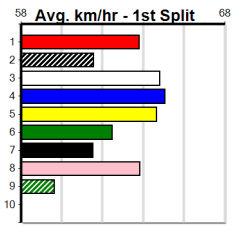

Ballarat

BALLARAT RACE 14

14 (E2)

Distance: 390m, Race Type: Grade 5 T3, Total Prizemoney: $1,530
1st: $1,000, 2nd: $320, 3rd: $160, 4th: $50

2:37PM

(VIC time)

MY GIRL TORI (4) has the early speed to overcome her tough draw here and she will be right in the mix for a long way. BLACK BOW (1) is racing well with placings in her last three starts.

Watchdog Tips: 4 1 8 7 **Bet:** Box Trifecta 1,4,8 ($10 for 166.67%)