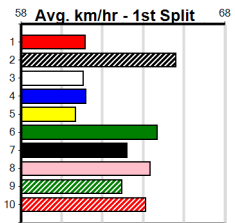

14 RACES TODAY

Distance: 390m, Race Type: Tier 3 - Maiden, Total Prizemoney: $1,530
1st: $1,000, 2nd: $320, 3rd: $160, 4th: $50

1

10:40AM
(VIC time)

PUGSLEY (2) has been smartly placed in his first 4 starts and he looks like the one to beat in a race of this nature. TEXAS MOON (1) has shown more than enough talent in his recent placings and he appears to be the main danger.

Watchdog Tips: **2** **1** **5** **7** **Bet:** **Quinella 1/2 ($10 for 1000%)**