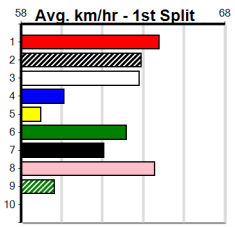

# BALLARAT GREYS BINGO EVERY SUNDA

Distance: 390m, Race Type: Grade 5 T3, Total Prizemoney: \$1,530  
 1st: \$1,000, 2nd: \$320, 3rd: \$160, 4th: \$50

4

11:37AM

(VIC time)

HE MAN (1) looks set to race on the speed from the gun draw early and he will give them something to catch if he finds the arm. ZIPPING SWAZI (6) has shown good early speed in her last few starts and she could be the main danger.