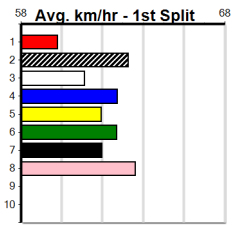

# SWEET NETTY'S CATERING

Distance: 450m, Race Type: Grade 5 T3, Total Prizemoney: \$1,530  
 1st: \$1,000, 2nd: \$320, 3rd: \$160, 4th: \$50

**5**  
**11:52AM**  
 (VIC time)

STEADFAST EDDIE (1) looks like the dux of the class in this and he will be very hard to beat from his gun draw. SHAKA BIG CHIEF (2) will find this a bit easier than his last few starts and he looks like one of the main chances.