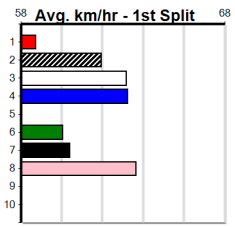

SOUTHERN SHEETMETAL

Distance: 390m, Race Type: Tier 3 - Grade 6, Total Prizemoney: $1,530
1st: $1,000, 2nd: $320, 3rd: $160, 4th: $50

11

1:47PM

(VIC time)

BOMBSHELL BANJO (8) has shown the early speed to cross and lead in this and she may prove hard to reel in if she does. JACK'S REGRET (7) returned to form with a smart placing 2 starts back and he may be the main danger here.

Watchdog Tips:

8

7

3

2

Bet:

Win 8