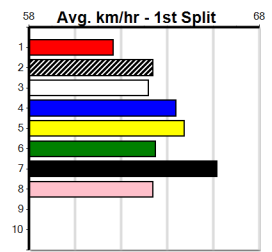

Ballarat
12
2:02PM
(VIC time)

TWO MORE RACES TO GO (2-3 WINS)

Distance: 390m, Race Type: Tier 3 - Restricted Win, Total Prizemoney: $1,530
1st: $1,000, 2nd: $320, 3rd: $160, 4th: $50

ZOOM BOOM (2) has posted good placings here in 2 of his last 3 starts and he looks set to go one better in this. SALMON SPRAY (3) can race in a forward position throughout in this and she looks like the main danger here.

Watchdog Tips: **2** **3** **7** **6** **Bet:** **Win 2**

1

BRINDLE BEC [5] **Handily placed from this draw 3 back, keep safe.** **$12.00**

BD Bitch Sep-21 Sire: ORSON ALLEN Dam: CELEBRITY Trainer: Danielle Keane (Koroit)

Owner(s): D Keane
Winning Distances: < 300m (0) 300 - 399m (3) 400 - 499m (0) 500 - 599m (0) 600 - 699m (0) > 700m (0)
Winning Weights: 26.9(1) 27.5(1) 28.1(1)

Plc	Dist	Wgt	Track	Date	Time	BOB	Margin	1st/2nd (Time)	PIR	Checked	Comment	WR	Split 1	S/P	Grade
8th (1)	28.8	390	WBL	R11	01-Jul-24	23.22	22.34	6.00L NANDO COMMANDO (22.80)	M/88	.	.	.	9.19	$22.70	5
5th (2)	28.8	390	WBL	R11	08-Jul-24	23.01	22.15	6.00L WHERE THE FORMAN	M/65	.	.	.	9.53	$58.00	5
T (7)	29.0	390	WBL	R12	15-Jul-24	0.00	22.62	. INDY DELTA (22.91)	M/77	.	V21	.	10.54	$14.30	5
6th (8)	28.8	390	BAL	R13	07-Nov-24	23.31	22.07	11.00 NORTHERN REGIE (22.60)	S/66	.	.	.	9.05	$34.00	5
5th (6)	28.7	390	BAL	R4	11-Nov-24	23.04	22.11	3.75L AGGREGATE (22.79)	M/55	.	.	.	8.90	$27.40	T3-5
3rd (1)	28.7	390	WBL	R13	18-Nov-24	22.79	22.36	2.50L MISSILE MAGGIE (22.62)	M/64	.	.	.	8.90	$16.90	5
4th (4)	28.6	390	WBL	R13	25-Nov-24	22.89	22.27	7.50L FANCY KIAARN (22.36)	M/55	.	.	.	8.95	$29.40	5
6th (8)	28.5	390	WBL	R13	02-Dec-24	22.98	22.17	8.50L ZIPPING GIAN (22.39)	M/67	.	.	.	9.07	$10.80	5

Last 3 wins NOT included above

1st (8)	26.9	390	WBL	R1	13-Jul-23	22.70	21.99	3.25L MOTOR HEAD MAXIM (22.93)	M/11	.	.	.	9.02	$19.40	M
1st (2)	27.5	390	WBL	R9	12-Dec-23	22.39	22.27	1.75L JELLICENT BALE (22.50)	Q/11	.	SW	.	8.64	$6.70	7
1st (8)	28.1	390	WBL	R11	02-Jan-24	22.49	22.01	1.25L PENNY PINTO (22.56)	M/33	.	SW	.	8.95	$2.40	X67

Box History

Bx	1st	2nd	3rd	4th	5th	6th	7th	8th
1								
2	1				1	1	2	1
3					2	3	1	3
4				1	2	1		2
5				1	1	1		1
6		1	1	2	3	1	1	1
7			1		2	2	1	1
8	2	1		2	1	2	1	1

Prize Best Starts Trk/Dts APM: $6600.00, 23.04(6)-11/11/24, 58-3-4-5, 2-0-0-0, 770