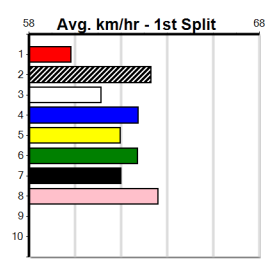

SWEET NETTY'S CATERING

Distance: 450m, Race Type: Grade 5 T3, Total Prizemoney: $1,530
1st: $1,000, 2nd: $320, 3rd: $160, 4th: $50

STEADFAST EDDIE (1) looks like the dux of the class in this and he will be very hard to beat from his gun draw. SHAKA BIG CHIEF (2) will find this a bit easier than his last few starts and he looks like one of the main chances.

Watchdog Tips: **1** **2** **7** **3** **Bet:** **Trifecta 1/2,3/7/2,3,4,7 ($10 - 111.11%)**

1

STEADFAST EDDIE [5] **Dux of the class, gun draw, hard to beat.** **$2.40**
BK Dog Feb-22 **Sire: SHIMA SHINE Dam: SUPER YESY** **Trainer: Kathleen Boyle (Lethbridge)**
Owner(s): K Boyle
Winning Distances: < 300m (0) 300 - 399m (0) 400 - 499m (3) 500 - 599m (0) 600 - 699m (0) > 700m (0)
Winning Weights: 33.4(1) 33.6(1) 34.6(1)

5th	7th	33.2	460	GEL	R5	09-Jul-24	26.55	26.13	1.5L TINKER KIM (26.44)	M/777	. . .	6.94	$4.30	X67
1st	(7)	33.4	450	BAL	R3	24-Jul-24	26.00	25.21	2.00L CABAO NICKEL (26.13)	M/731	. . .	7.08	$10.30	X67
5th	(1)	33.1	450	WBL	R5	01-Aug-24	26.33	25.35	14.00 HOME TOWN (25.38)	S/888	. . .	7.26	$10.20	X67
6th	(2)	33.7	450	BAL	R8	23-Aug-24	26.34	25.41	14.00 PERFECT ACE (25.41)	M/776	. . .	6.86	$4.90	6G
1st	(7)	34.6	460	GEL	R7	22-Oct-24	26.10	25.93	2.50L JUNGLE FIREBALL (26.27)	Q/221	. . .	6.70	$4.40	T3-RW
2nd	(5)	35.1	460	GEL	R6	30-Oct-24	26.56	26.09	1.5L REMARLI (26.47)	M/857	. . .	7.02	$2.50	5
8th	(8)	34.7	515	SAP	R12	18-Nov-24	30.72	29.43	11.00 SAKURA RYKER (29.98)	S/7888	. . .	5.36	$4.10	T3-5H
4th	(4)	35.0	460	GEL	R11	03-Dec-24	26.52	26.21	4.50L URANO BALE (26.21)	M/444	. . .	6.99	$4.50	T3-5

Last 3 wins NOT included above

1st	(1)	33.6	450	BAL	R3	12-May-24	25.52	25.50	4.50L KARA DANVERS (25.83)	M/111	. . .	6.74	$4.60	T3-M
. . .	. . .	. . .	. . .	. . .	. . .	. . .	. . .	. . .	. . .	. . .	. . .	. . .	. . .	. . .

Box History

Bx	1st	2nd	3rd	4th	5th	6th	7th	8th
1	1							
2								
3		1						
4				1				
5		1						
6								
7	2				1			
8								1

Prize Best Starts Trk/Dts APM $4840.00 25.52(1)-12/5/24 11-3-2-0 3-2-0-0 2190

2

SHAKA BIG CHIEF [5] **One of the big guns here, major player.** **$4.80**
RBD Dog Jul-22 **Sire: FERAL FRANKY Dam: GAZER BALE** **Trainer: Michael Bewley (Pentland Hills)**
Owner(s): M Bewley
Winning Distances: < 300m (0) 300 - 399m (0) 400 - 499m (3) 500 - 599m (0) 600 - 699m (0) > 700m (0)
Winning Weights: 30.6(1) 30.9(1) 31.3(1)

4th	(4)	30.7	500	BEN	R6	23-Oct-24	28.64	28.41	3.5L RED SHIRAZ (28.41)	S/544	. . .	6.79	$19.20	T3-RW
6th	(6)	31.1	515	SAP	R12	28-Oct-24	30.34	29.42	4.75L BUSHMAN'S ARCHIE (30.01)	M/6676	. . .	5.31	$18.10	5NP
3rd	(1)	31.1	500	BEN	R8	04-Nov-24	28.46	28.41	1.00L BLACK SERIES (28.41)	M/222	. . .	6.66	$9.50	T3-5
6th	(4)	31.3	450	BAL	R8	07-Nov-24	26.34	25.56	12.00 WHITE BREW (25.56)	S/777	. . .	7.00	$4.90	5
6th	(3)	31.1	515	SAP	R12	11-Nov-24	30.83	29.47	10.00 HOWE PIE (30.15)	M/8776	. . .	5.41	$12.70	5NP
3rd	(4)	31.1	450	WBL	R8	25-Nov-24	25.94	25.83	1.75L BISMUTH (25.83)	M/454	. . .	6.80	$5.50	5
7th	(7)	31.3	460	GEL	R9	30-Nov-24	26.61	25.87	11.00 SHRAPNEL (25.87)	S/777	. . .	7.07	$31.90	RW
4th	(1)	31.1	500	BEN	R6	04-Dec-24	28.80	28.34	6.50L GO GO JEFF (28.35)	M/554	. . .	6.93	$3.80	5

Last 3 wins NOT included above

1st	(3)	30.9	400	GEL	R2	04-Jun-24	23.60	22.69	1.25L MOUNT EVEREST (23.67)	M/43	. . .	8.98	$12.30	M
1st	(1)	30.6	425	BEN	R4	24-Jul-24	24.51	24.31	0.50L BOULDER DASH (24.53)	M/322	. . .	6.81	$2.70	7
1st	(2)	31.3	450	BAL	R7	14-Oct-24	25.91	25.41	1.25L KID CARNAGE (25.99)	Q/111	. . .	6.69	$2.60	T3-RW

Box History

Bx	1st	2nd	3rd	4th	5th	6th	7th	8th
1	1		1	2				1
2	1					1		
3	1			1	1	2		
4		1	1	1	1			
5			1	1	1		1	
6	1	1		1	2			
7				1	1	1	1	
8	1	2	1	2	1	1	1	1

Prize Best Starts Trk/Dts APM $4815.00 25.91(2)-14/10/24 33-3-2-4 4-1-1-0 2595