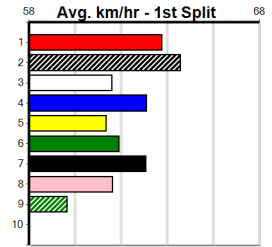

Ballarat
3
11:22AM
(VIC time)

SPORTSBET EVERY DOG HAS ITS DAY

Distance: 390m, Race Type: Grade 5 T3, Total Prizemoney: $1,530
1st: $1,000, 2nd: $320, 3rd: $160, 4th: $50

GAS MAN (2) has the speed to find the arm soon after box rise in this and he looks hard to catch if her can do so. TARGAN BALE (1) can race closer to the speed from his good draw and he could be prominent throughout here.

Watchdog Tips: **2** **1** **8** **5** **Bet:** Box Quinella 1,2,8 ($10 for 333.33%)

1

TARGAN BALE (NSW)[5] **Drawn to race closer to the speed, main danger.** **$4.20**

BK Dog Dec-20 Sire: BARCIA BALE Dam: HELGA BALE Trainer: Luke Harris (Devon Meadows)

Owner(s): L Harris
Winning Distances: < 300m (0) 300 - 399m (1) 400 - 499m (11) 500 - 599m (0) 600 - 699m (0) > 700m (0)
Winning Weights: 32.6(1) 32.8(2) 33.0(1) 33.2(2) 33.3(1) 33.4(1) 33.6(2) 33.7(1) 34.2(1)

Plc	Box	Dist	Track	Date	Time	BOB	Margin	1st/2nd (Time)	PIR	Checked	Comment	WR	Split 1	S/P	Grade
4th	(3)	33.7	450	BAL	R6	17-Oct-24	26.15	25.70	6.00L	HERE'S BRUCE (25.75)	M/343	.	.	.	6.80 $12.50 T3-5
1st	(8)	33.6	400	WGL	R12	24-Oct-24	23.17	22.95	5.50L	PERCUSSION (23.54)	M/22	.	.	.	8.47 $2.80 T3-5
2nd	(1)	33.6	400	WGL	R10	31-Oct-24	23.06	22.67	6.00L	NIKITA BALE (22.67)	M/12	.	.	.	8.44 $6.00 T3-5
2nd	(4)	33.2	450	BAL	R8	04-Nov-24	25.79	25.74	0.75L	SHIZUKA (25.74)	Q/223	.	.	.	6.66 $6.20 T3-5
2nd	(8)	33.2	435	SLE	R12	10-Nov-24	25.02	24.30	2.50L	SPRINGVIEW NOAH (24.86)	M/522	.	.	.	5.38 $5.80 5
8th	(2)	33.3	390	BAL	R14	13-Nov-24	22.90	22.11	12.00	BOURBON BULLET (22.11)	M/88	.	.	.	8.67 $30.90 5
7th	(6)	33.6	450	BAL	R5	18-Nov-24	26.47	25.44	10.00	PRETTY PANAMA (25.78)	M/488	.	.	.	6.64 $19.00 T3-5
6th	(7)	33.5	435	SLE	R6	04-Dec-24	25.21	24.43	12.00	DR. HAROLD (24.43)	M/255	.	.	.	5.25 $15.00 T3-5

Last 3 wins NOT included above

1st	(6)	33.7	460	GEL	R8	28-Jul-23	26.06	25.95	0.75L	ZELLA BALE (26.10)	M/111	.	.	W	6.68 $7.40 X45
1st	(6)	34.2	460	WGL	R8	13-Aug-23	26.01	25.51	0.50L	PLAY THE VICTIM (26.03)	M/311	.	.	.	6.58 $2.70 X45
1st	(1)	33.2	450	TRA	R8	20-Oct-23	24.88	24.88	1.5L	SCULLY BALE (24.97)	M/222	.	.	.	6.65 $2.80 X45

Box History

Box	1st	2nd	3rd	4th	5th	6th	7th	8th
1	3	5	1	1				
2		1	1	1				2
3		3	2	4	1			1
4	1	4	2		1	2	1	1
5				1			1	4
6	4	2	2	2	1			1
7	2	6	3	6	1	2		1
8	2	2	2	1	1			1

Prize Best Starts Trk/Dts APM $49879.20 22.19(7)-24/5/23 88-12-23-14 4-0-2-1 4371