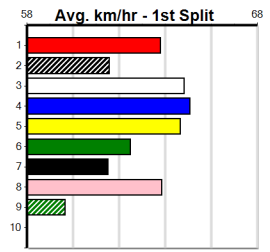

Ballarat
14 (E2)
2:37PM
(VIC time)

BALLARAT RACE 14

Distance: 390m, Race Type: Grade 5 T3, Total Prizemoney: $1,530
1st: $1,000, 2nd: $320, 3rd: $160, 4th: $50

MY GIRL TORI (4) has the early speed to overcome her tough draw here and she will be right in the mix for a long way. BLACK BOW (1) is racing well with placings in her last three starts.

Watchdog Tips: **4** **1** **8** **7** **Bet:** **Box Trifecta 1,4,8 ($10 for 166.67%)**

1

BLACK BOW (NSW)[5] **Smart placings in her last 3 starts, big chance.** **$4.00**
BK **Bitch** **Dec-20** **Sire: KEYBOW** **Dam: CHOLE DONNOR** **Trainer: Anita Gibbons (Lara)**
Owner(s): G Black
Winning Distances: < 300m (0) 300 - 399m (2) 400 - 499m (2) 500 - 599m (0) 600 - 699m (0) > 700m (0)
Winning Weights: 26.0(1) 26.3(1) 26.8(1) 27.2(1)

7th	6th	5th	4th	3rd	2nd	1st	Wgt	Dist	Track	Date	Time	BOB	Margin	1st/2nd (Time)	PIR	Checked	Comment	WR	Split 1	S/P	Grade
7th (1)	27.7	410	HOR	R3	10-Sep-24	23.83	22.93	6.50L	CRUSH YOUR RUSH (23.40)	M/33	.	.	.	10.70	$26.00	5					
7th (5)	27.2	400	WGL	R12	17-Sep-24	23.13	22.38	4.50L	KELLY JANE (22.82)	M/77	.	.	.	8.68	$43.60	5	SW				
6th (4)	27.8	390	BAL	R4	14-Oct-24	22.78	22.18	5.00L	IDYLLIC POINT (22.44)	M/43	.	.	.	8.63	$8.10	T3-5					
7th (2)	28.3	390	BAL	R12	04-Nov-24	23.30	22.43	8.00L	QUESTION BALE (22.75)	M/66	.	.	.	8.76	$4.90	T3-5					
6th (3)	27.9	390	BAL	R14	11-Nov-24	23.28	22.11	8.50L	PULL START PUMBA (22.69)	M/45	.	.	.	8.73	$3.90	T3-5					
2nd (7)	27.5	390	WBL	R13	18-Nov-24	22.72	22.36	1.5L	MISSILE MAGGIE (22.62)	M/11	.	.	.	8.73	$6.00	5					
3rd (1)	27.4	390	WBL	R13	25-Nov-24	22.76	22.27	6.00L	FANCY KIAARN (22.36)	M/22	.	.	.	8.65	$3.10	5					
3rd (2)	27.2	390	WBL	R12	02-Dec-24	22.72	22.17	4.25L	HARTLAND DUKE (22.44)	Q/11	.	.	.	8.62	$3.10	5					

Last 3 wins NOT included above

1st (3)	26.8	400	GEL	R9	26-Oct-23	22.85	22.68	0.50L	DAISY MAY (22.89)	Q/11	.	.	.	8.40	$17.70	7	SW				
1st (8)	27.2	390	BAL	R10	15-Mar-24	22.55	22.08	0.50L	SQUIGGLY PAPA (22.59)	M/22	.	.	.	8.54	$14.90	6G					
1st (2)	26.3	400	GEL	R12	28-Jun-24	22.81	22.38	0.75L	FULL SPEED AHEAD (22.86)	M/11	.	.	.	8.43	$17.10	5					

Box History

Bx	1st	2nd	3rd	4th	5th	6th	7th	8th
1	1	3	2	2	2	2	2	
2	1	3	6	2	1		1	
3	1	1	3	1	1	3		
4	2		2	1	1	1	1	
5	2	1					1	
6		1					2	
7	2	1	1	1	1	2	1	1
8	1		1		2	1		

Prize Best Starts Trk/Dts APM
$14473.57
22.34(2)-5/6/23
57-4-10-16
12-1-3-2
2781