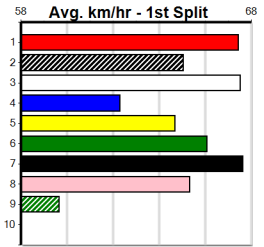

EUREKA CONCRETE

Distance: 390m, Race Type: Grade 5 T3, Total Prizemoney: $1,530
1st: $1,000, 2nd: $320, 3rd: $160, 4th: $50

DEROGATIVE (7) has been racing in some tougher company in recent times and he looks set to return to the winners list in this. MAJOR PHANTOM (8) can come out running in his races and he could be prominent throughout here.

Watchdog Tips: 7 8 1 4 **Bet:** Trifecta 7/1,4,8/1,4,5,8 ($10 - 111.11%)

1

MATTY BOY [5] **$7.00**

Much better than his last 2 starts, big chance.

BK Dog **Aug-21** Sire: SHIMA SHINE Dam: MEPUNGA MIDGET
Owner(s): D Keane
Winning Distances: < 300m (0) 300 - 399m (2) 400 - 499m (5) 500 - 599m (0) 600 - 699m (0) > 700m (0)
Trainer: Mark Keane (Koroit)

Winning Weights: 31.0(1) 31.1(1) 31.4(1) 31.6(2) 31.7(1) 32.0(1)

Box	1st	2nd	3rd	4th	5th	6th	7th	8th
1	4	1	1	1	1			1
2								
3								
4	1			1	1			1
5			1	1	1			1
6	1							1
7				1	1	1		1
8	1	1	2	1				

Prize Best Starts Trk/Dts APM: $13145.00, 22.74(7)-2/12/23, 34-7-2-4, 2-0-0-0, 3398

2

SPICY ASSASSIN [5] **$23.00**

Can race in a forward position in this, place hope

BD Dog **Dec-22** Sire: FLYING RICCIARDO Dam: ZIPPING ANNABEL
Owner(s): D Kerr
Winning Distances: < 300m (0) 300 - 399m (0) 400 - 499m (4) 500 - 599m (0) 600 - 699m (0) > 700m (0)
Trainer: Belinda Connolly (Caldermeade)

Winning Weights: 29.0(1) 29.5(1) 29.6(1) 30.3(1)

Box	1st	2nd	3rd	4th	5th	6th	7th	8th
1				1				
2	1	1				1	1	
3						1		
4								
5				1	1			
6	3					1		1
7			1					2
8			1					

Prize Best Starts Trk/Dts APM: $6127.50, FSTD, 17-4-1-1, 0-0-0-0, 3544

3

ZESTY BOY [5] **$13.00**

Can show good early speed at times, keep safe.

F Dog **Dec-22** Sire: FERAL FRANKY Dam: SEVILLA
Owner(s): SCOTLAND (SYN), D Ireland, A Scott
Winning Distances: < 300m (0) 300 - 399m (3) 400 - 499m (0) 500 - 599m (0) 600 - 699m (0) > 700m (0)
Trainer: Jason Formosa (Heathcote)

Winning Weights: 29.5(2) 29.8(1)

Box	1st	2nd	3rd	4th	5th	6th	7th	8th
1								
2	2			1		1		
3								
4	1					1		1
5		1						
6					1			
7								
8				1				

Prize Best Starts Trk/Dts APM: $5262.50, FSH, 10-3-1-0, 0-0-0-0, 4138

4

PALTROW BALE (NSW)[5] **$8.00**

Handy placings in her last 3 starts, can threaten.

WBK Bitch **Oct-21** Sire: NEED MY MONEYNOW Dam: DYNA GERTIE
Owner(s): T Kennedy-harris
Winning Distances: < 300m (0) 300 - 399m (6) 400 - 499m (2) 500 - 599m (0) 600 - 699m (0) > 700m (0)
Trainer: Tammy Kennedy-harris (Devon M)

Winning Weights: 25.8(1) 25.9(1) 26.0(1) 26.1(1) 26.3(1) 26.4(1) 26.7(1) 27.3(1)

Box	1st	2nd	3rd	4th	5th	6th	7th	8th
1	2	1	1	1				
2	1	1	1	1				
3	1	2	1		2	3	1	1
4	1		4				1	1
5	2					3	1	
6		2			2			
7		2	2	2	1	1		
8	1	1	1	1				

Prize Best Starts Trk/Dts APM: $22675.00, 22.08(6)-8/5/24, 51-8-9-10, 17-2-2-3, 6937

5

SPRING BRUMBY (SA)[5] **$18.00**

Handy all the way winner 2 back, cannot dismiss.

F Dog **Oct-21** Sire: ASTON DEE BEE Dam: SPRING BLOOM
Owner(s): G Black
Winning Distances: < 300m (0) 300 - 399m (4) 400 - 499m (5) 500 - 599m (0) 600 - 699m (0) > 700m (0)
Trainer: Michael Gibbons (Lara)

Winning Weights: 33.0(1) 33.5(1) 33.6(2) 33.8(1) 33.9(2) 34.2(2)

Box	1st	2nd	3rd	4th	5th	6th	7th	8th
1	1	3		2	1	2		
2	2	1	1	2				2
3		1	1					1
4	2	1	1	1				1
5		1	1	1				
6	1		3					1
7	1	1	1	1	1	1		3
8	3	1	1	3				2

Prize Best Starts Trk/Dts APM: $20785.00, 22.28(5)-20/3/24, 51-9-8-9, 8-1-1-1, 5702