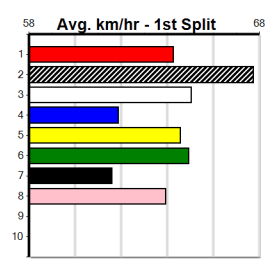

TOWN & COUNTRY LINE MARKING

Distance: 450m, Race Type: Grade 5 T3, Total Prizemoney: $1,530
1st: $1,000, 2nd: $320, 3rd: $160, 4th: $50

SUPER NUGGET (3) was an impressive winner on Thursday and he could prove it was no fluke in this. HIGHLY ALERT (5) can show a good turn of foot once fully balanced and he can challenge with an ounce of luck from his tough draw.

Watchdog Tips: 3 5 7 1 **Bet:** Win 3

1

KID LUCK [5] **$7.00**

Good all the way win here 3 starts back, threat.

BK Dog Nov-20 Sire: DYNA VILLA Dam: CHEEKERS Trainer: James Kirk (Pascoe Vale)

Owner(s): J Kirk

Winning Distances: < 300m (0) 300 - 399m (1) 400 - 499m (8) 500 - 599m (2) 600 - 699m (0) > 700m (0)

Winning Weights: 30.1(1) 30.3(2) 30.4(1) 30.8(1) 31.0(2) 31.1(1) 31.3(1) 31.5(1) 31.7(1)

Box	1st	2nd	3rd	4th	5th	6th	7th	8th
1	2	2	1					
2	3	1	2	1	2	1	1	1
3	1	1						
4			2	2	1	3	1	1
5		1	1	1	1	1	2	
6	2	1	1	1	1	1	2	1
7	2	1	1	1	1	1	1	1
8	1	2		1				

Prize Best Starts Trk/Dts APM: $21390.00, 25.62(2)-28/7/24, 60-11-6-9, 5-2-1-1, 6095

2

CHOJI AKIMICHI [5] **$10.00**

Can race on the speed from box rise here, respect.

BK Dog Sep-22 Sire: FERAL FRANKY Dam: LADY PANDORA Trainer: Mary Blake (North Bendigo)

Owner(s): A Blake

Winning Distances: < 300m (0) 300 - 399m (3) 400 - 499m (0) 500 - 599m (0) 600 - 699m (0) > 700m (0)

Winning Weights: 39.1(1) 39.3(1) 39.4(1)

Box	1st	2nd	3rd	4th	5th	6th	7th	8th
1			1	2				
2		3	1				2	
3			2			2		
4	2	1		2				
5			1	2		1		
6		1	1		1	1		
7	1					1	1	1
8				2		1		

Prize Best Starts Trk/Dts APM: $6580.00, FSH, 32-3-5-6, 0-0-0-0, 4314

3

SUPER NUGGET [5] **$4.50**

Impressive win on Thursday, can go close again.

BK Bitch Apr-22 Sire: TOMMY SHELBY Dam: FRANK'S GIRL Trainer: Matthew Lanigan (Rowsley)

Owner(s): G Skene

Winning Distances: < 300m (0) 300 - 399m (0) 400 - 499m (2) 500 - 599m (3) 600 - 699m (0) > 700m (0)

Winning Weights: 25.0(2) 25.5(1) 26.3(1) 26.7(1)

Box	1st	2nd	3rd	4th	5th	6th	7th	8th
1		2						
2	1		2					1
3	1		1					
4	2	1				1		
5				1				
6							1	
7						2	1	2
8	1							

Prize Best Starts Trk/Dts APM: $17795.63, FSH, 21-5-3-3, 0-0-0-0, 4523

4

PAW SAMUEL (NSW)[5] **$9.00**

Tough draw but has some talent, place hopes.

BK Dog Jan-23 Sire: BERNARDO Dam: FAITHY BALE Trainer: Samantha Grenfell (Anakie)

Owner(s): B Wheeler

Winning Distances: < 300m (0) 300 - 399m (0) 400 - 499m (3) 500 - 599m (0) 600 - 699m (0) > 700m (0)

Winning Weights: 29.5(1) 29.9(2)

Box	1st	2nd	3rd	4th	5th	6th	7th	8th
1	1							
2	1							1
3				1		1		
4			1		1			
5	1							
6						1		
7				1				
8								1

Prize Best Starts Trk/Dts APM: $3285.00, 26.00(3)-18/11/24, 11-3-0-1, 3-1-0-0, 2421

5

HIGHLY ALERT [5] **$3.00**

Good turn of foot once balanced, major player.

WBD Dog Aug-21 Sire: FERNANDO BALE Dam: CAPTAIN JACKIE Trainer: Rosalie Kerr (Caldermeade)

Owner(s): G Connell

Winning Distances: < 300m (0) 300 - 399m (0) 400 - 499m (8) 500 - 599m (3) 600 - 699m (0) > 700m (0)

Winning Weights: 28.6(1) 29.3(1) 29.7(1) 29.8(1) 29.9(2) 30.0(1) 30.1(2) 30.2(1) 30.3(1)

Box	1st	2nd	3rd	4th	5th	6th	7th	8th
1	4	2	3	1	1	1		
2	1	1					1	1
3	1					2	2	1
4	1				1			
5		1	3		1			
6	2	2			1	2		
7	2		2	3	1			
8	1		1	2	1			1

Prize Best Starts Trk/Dts APM: $53850.00, 25.80(8)-16/10/24, 51-11-7-9, 2-0-1-0, 7597