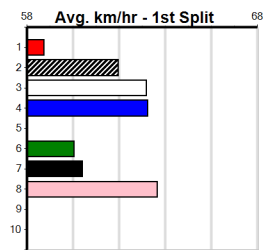

SOUTHERN SHEETMETAL

Distance: 390m, Race Type: Tier 3 - Grade 6, Total Prizemoney: $1,530
1st: $1,000, 2nd: $320, 3rd: $160, 4th: $50

BOMBSHELL BANJO (8) has shown the early speed to cross and lead in this and she may prove hard to reel in if she does. JACK'S REGRET (7) returned to form with a smart placing 2 starts back and he may be the main danger here.

Watchdog Tips: **8** **7** **3** **2** **Bet:** **Win 8**

1

TONKA BALE (NSW)[6] **Gun draw, can wind up mid race, place hopes.** **$10.00**
BK Dog Jul-22 **Sire: ALLEN DEED Dam: QUIP ALLEN** **Trainer: Donna Pace (Scarsdale)**
Owner(s): D Pace
Winning Distances: < 300m (0) 300 - 399m (2) 400 - 499m (0) 500 - 599m (0) 600 - 699m (0) > 700m (0)
Winning Weights: 31.8(2)

3rd	4th	5th	6th	7th	8th
(4) 31.7 390 BAL R13 31-Oct-24 22.73 22.23 0.50L SAINT XAVIER (22.70) M/65 . . . . . 8.82 $18.00 7					
7th (4) 32.2 450 BAL R9 04-Nov-24 26.18 25.74 5.50L MAXIMUM BARB (25.80) S/877 . . . . . 6.89 $58.00 T3-7					
1st (3) 31.8 390 BAL R11 07-Nov-24 22.70 22.07 1.25L MENTION (22.79) M/55 . . . . . 8.90 $3.60 X67					
2nd (3) 32.1 390 BAL R10 11-Nov-24 22.72 22.11 9.00L WALTZING BRUTE (22.12) M/54 . . . . . 9.01 $9.70 T3-7					
8th (4) 31.9 390 BAL R4 14-Nov-24 23.00 22.16 9.50L DELL MISTER (22.36) M/88 . . . . . 8.99 $13.20 T3-6					
5th (2) 32.3 390 BAL R2 18-Nov-24 23.11 22.32 11.00 ODYSSEUS BALE (22.41) M/66 . . . . . 8.86 $18.50 T3-RW					
4th (2) 32.3 390 BAL R3 25-Nov-24 22.63 22.22 3.5L DARK BEFORE DAWN (22.39) M/85 . . . . . 8.86 $23.10 T3-6					
5th (2) 32.1 400 GEL R3 03-Dec-24 23.31 22.66 8.00L GO ME GO (22.77) M/65 . . . . . 9.07 $28.80 T3-6					

Last 3 wins NOT included above

1st	2nd	3rd	4th	5th	6th	7th	8th
1st (1) 31.8 390 BAL R2 14-Oct-24 22.63 22.18 2.00L ALWAYS LOYAL (22.77) M/41 . . . . . W 8.85 $7.60 T3-M							

Box History

Bx	1st	2nd	3rd	4th	5th	6th	7th	8th
1	1							
2			1	1	2			2
3	1	2						1
4			1			1	1	2
5						2		
6		1			1			
7				1			1	1
8			1	1	2			1

Prize Best Starts Trk/Dts APM $3730.00 22.63(1)-14/10/24 29-2-3-3 18-2-2-2 2950

2

KAYDEN'S CUDDLES [6] **Handily placed here 2 starts back, can threaten.** **$4.00**
BK Bitch Apr-21 **Sire: BORAT Dam: DYNA FAME** **Trainer: Cody Hose (Lara)**
Owner(s): C Hose
Winning Distances: < 300m (0) 300 - 399m (1) 400 - 499m (1) 500 - 599m (0) 600 - 699m (0) > 700m (0)
Winning Weights: 25.4(1) 25.8(1)

3rd	4th	5th	6th	7th	8th
(1) 25.4 390 BAL R11 23-Sep-24 22.60 22.35 2.00L ASTON AFFLECK (22.48) Q/22 . . . . . 8.59 $23.50 T3-6					
7th (5) 26.3 400 GEL R4 22-Oct-24 23.75 22.43 9.50L CHICKEN BURGER (23.11) Q/57 . . . . . 8.76 $70.00 T3-6					
8th (4) 26.9 460 GEL R5 30-Oct-24 27.04 26.09 13.00 PSYCHO BUDDY (26.17) Q/346 . . . . . 6.81 $78.10 6G					
4th (7) 26.2 390 BAL R12 07-Nov-24 22.86 22.07 3.00L SALMON SPRAY (22.67) M/65 . . . . . 8.90 $13.50 X67					
4th (7) 26.1 400 GEL R12 12-Nov-24 23.31 22.54 8.50L COBBLE GIBLET (22.74) M/44 . . . . . 8.66 $43.30 6G					
7th (6) 25.5 450 BAL R12 18-Nov-24 26.88 25.44 15.00 PAW IGNITE (25.85) Q/157 . . . . . 6.65 $46.20 T3-RW					
2nd (4) 25.0 450 BAL R9 25-Nov-24 25.92 25.48 1.5L BOMBSHELL BANJO (25.83) Q/233 . . . . . 6.71 $26.50 T3-RW					
6th (2) 24.3 460 GEL R10 03-Dec-24 26.94 26.21 9.50L CIRCLE ROUND (26.28) Q/456 . . . . . 6.93 $139.10 T3-6					

Last 3 wins NOT included above

1st	2nd	3rd	4th	5th	6th	7th	8th
1st (8) 25.8 390 BAL R1 23-Oct-23 22.61 22.12 3.00L HELLO BUDDY (22.81) M/31 . . . . . 8.60 $4.30 T3-M							
1st (4) 25.4 450 BAL R3 14-Jul-24 25.94 25.38 0.25L CHARLI MARLEY (25.95) Q/111 . . . . . SW 6.71 $11.30 T3-7							

Box History

Bx	1st	2nd	3rd	4th	5th	6th	7th	8th
1					3	3	2	
2		1	2	2	1	1	1	
3			1				2	1
4	1	1	2				1	2
5	1	1		1	1	3	2	
6	2		2	2			1	1
7	1	2	3	2	2	2	2	2
8	1		1	1	1	3	2	

Prize Best Starts Trk/Dts APM $5790.00 22.60(1)-23/9/24 68-2-6-8 24-1-4-4 1380