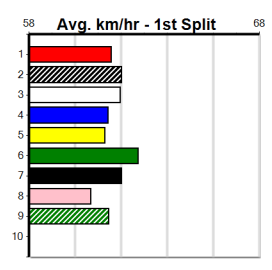

Ballarat
7
12:28PM
(VIC time)

TUDOR ELECTRICAL (1-2 WINS)

Distance: 450m, Race Type: Tier 3 - Restricted Win, Total Prizemoney: $1,530
1st: $1,000, 2nd: $320, 3rd: $160, 4th: $50

PAW IGNITE (2) showed good speed in his smart win here 3 starts back and he may only need to step on even terms to salute again. REIKO VENUS (7) was an impressive maiden winner from this exact box 4 starts back and she can challenge here.

Watchdog Tips: 2 7 6 8 **Bet:** Win 2

1

PAW NITRO (NSW)[7] **$6.00**

BD Dog Jan-23 **Sire: BERNARDO** **Dam: DYNA GARNER**

Owner(s): L Harris **Trainer: Luke Harris (Devon Meadows)**

Winning Distances: < 300m (0) 300 - 399m (0) 400 - 499m (1) 500 - 599m (0) 600 - 699m (0) > 700m (0)

Winning Weights: 29.3(1)

4th (6)	29.0	450	BAL	R2	23-Oct-24	26.00	24.99	7.00L PAW CRAFTER (25.54)	M/646	6.89	$7.20 M
3rd (2)	29.0	400	WGL	R1	31-Oct-24	23.26	22.67	5.00L OUT OF ELITE (22.93)	M/33	6.88	$2.80 T3-M
1st (8)	29.3	450	BAL	R3	04-Nov-24	25.95	25.74	0.25L MY GRACIE (25.96)	M/323	6.88	$2.60 T3-M
6th (6)	29.8	450	BAL	R5	11-Nov-24	26.27	25.77	6.00L GO NOW (25.86)	M/778	6.83	$7.70 T3-T
2nd (8)	29.5	450	BAL	R9	14-Nov-24	26.08	25.67	0.25L COUNTY TYRONE (26.07)	Q/211	6.78	$1.40 T3-T
8th (2)	29.6	450	BAL	R12	18-Nov-24	26.91	25.44	16.00 PAW IGNITE (25.85)	M/778	6.87	$6.50 T3-RW
7th (6)	29.8	510	SLE	R5	27-Nov-24	29.76	28.70	16.00 DAINTRY SHADY (28.70)	M/777	9.64	$20.60 7
5th (6)	29.9	510	SLE	R7	04-Dec-24	29.49	29.08	6.00L EASY PIE (29.08)	S/555	9.56	$14.50 T3-RW

Last 3 wins NOT included above

Box History

Bx	1st	2nd	3rd	4th	5th	6th	7th	8th
1								
2			4			1		1
3			1		1			1
4		1		1		1		
5				1				
6		1		1	1	1	1	
7			1					
8	1	1		1				

Prize Best Starts Trk/Dts APM

$4825.00
25.72(2)-14/8/24
23-1-4-7
10-1-1-3
3114

2

PAW IGNITE [6] **$7.00**

WBD Dog Jan-23 **Sire: YOZO BALE** **Dam: KNICKS BALE**

Owner(s): B Wheeler **Trainer: Correy Grenfell (Anakie)**

Winning Distances: < 300m (0) 300 - 399m (0) 400 - 499m (2) 500 - 599m (0) 600 - 699m (0) > 700m (0)

Winning Weights: 34.0(1) 34.6(1)

6th (2)	34.3	460	GEL	R4	15-Oct-24	27.15	25.90	8.00L FLY HIGH ZEUS (26.59)	M/346	6.93	$6.80 7
4th (5)	34.6	390	BAL	R9	21-Oct-24	23.17	22.03	3.5L DELL MISTER (22.94)	M/84	8.93	$16.10 T3-T
3rd (7)	34.0	390	BAL	R10	28-Oct-24	22.53	22.09	6.50L THAT'S MY COUSIN (22.09)	M/43	8.53	$12.70 T3-T
5th (3)	34.3	450	BAL	R9	04-Nov-24	26.11	25.74	4.50L MAXIMUM BARB (25.80)	M/154	6.66	$8.10 T3-T
2nd (3)	34.0	450	BAL	R5	11-Nov-24	25.87	25.77	0.10L GO NOW (25.86)	M/211	6.66	$8.70 T3-T
1st (7)	34.0	450	BAL	R12	18-Nov-24	25.85	25.44	0.75L PAW JUDD (25.90)	M/211	6.69	$3.20 T3-RW
7th (6)	33.4	515	SAP	R12	25-Nov-24	30.69	29.49	17.00 MARRAKESH (29.56)	M/8888	5.31	$76.70 RWH
4th (2)	33.5	460	GEL	R9	30-Nov-24	26.27	25.87	6.00L SHRPNEL (25.87)	M/333	6.84	$11.50 RW

Last 3 wins NOT included above

Box History

Bx	1st	2nd	3rd	4th	5th	6th	7th	8th
1								
2				1		1		
3		1			2		1	
4								
5	1			1				
6		1				1		1
7	1		1					
8								

Prize Best Starts Trk/Dts APM

$3100.00
25.85(7)-18/11/24
12-2-2-1
5-1-2-0
2650