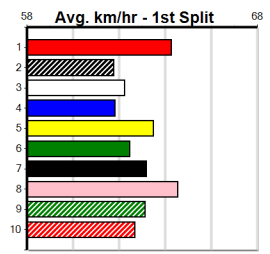

RSN GREY AREAS - WEDNESDAY & FRIDAY

Distance: 390m, Race Type: Tier 3 - Grade 7, Total Prizemoney: $1,530
1st: $1,000, 2nd: $320, 3rd: $160, 4th: $50

REGAL RAJ (7) is resuming after a long layoff but has shown plenty of talent and he may be the one to beat if fully fit. NEIGHBOURS ALARM (8) can race on the speed from the outset and can challenge again from his good draw.

Watchdog Tips: **7** **8** **1** **5** **Bet:** Box Quinella 1,7,8 ($10 for 333.33%)

1

FOGHORN JACK [7] **$8.00**

BKW Dog Jul-22

Owner(s): P Keane Sire: BEAST UNLEASHED Dam: MEPUNGA FAME

Trainer: Mark Keane (Koroit)

Winning Distances: < 300m (0) 300 - 399m (1) 400 - 499m (0) 500 - 599m (0) 600 - 699m (0) > 700m (0)

Winning Weights: 34.1(1)

1st	2nd	3rd	4th	5th	6th	7th	8th
1st (2) 34.1 390 WBL R2	20-Aug-24	22.54	22.30	0.75L BOMB MARVIN (22.59)	Q/21	8.82	$9.40 M
7th (8) 34.1 390 WBL R3	26-Aug-24	23.28	22.46	9.50L FLAX MILL (22.62)	M/37	8.91	$4.30 7
7th (7) 34.2 390 WBL R9	05-Sep-24	22.94	22.00	9.50L GEANI BALE (22.28)	M/55	8.89	$29.70 RWH
7th (5) 34.3 390 WBL R3	09-Sep-24	23.42	22.33	10.00 MAYBE SPAGHETTI (22.73)	M/65	9.28	$4.10 7
2nd (4) 34.5 390 WBL R3	16-Sep-24	22.87	22.61	1.5L HARDSTYLE RUBY (22.77)	M/22	8.89	$7.00 7
6th (8) 34.5 390 WBL R11	23-Sep-24	23.10	22.47	7.50L RONNY ALLSORTS (22.58)	S/55	9.11	$8.80 X67
3rd (4) 35.0 390 WBL R9	25-Nov-24	22.67	22.27	3.00L INGA AMY (22.47)	M/44	8.74	$13.10 X67
5th (2) 34.8 390 WBL R3	02-Dec-24	22.88	22.17	8.50L RESIGN THE PLOW (22.29)	M/54	8.79	$12.50 X67

Last 3 wins NOT included above

Box History

Bx	1st	2nd	3rd	4th	5th	6th	7th	8th
1								
2	1							
3				1				
4		1	1					
5				1			1	1
6			1			1		
7							1	1
8						1	1	

Prize Best Starts Trk/Dts APM

2

PIPPA [7] **$15.00**

BEF Bitch Feb-22

Owner(s): N Dewhurst Sire: ORSON ALLEN Dam: TINK

Trainer: Cameron Morris-flynn (Mitchell P)

Winning Distances: < 300m (0) 300 - 399m (1) 400 - 499m (0) 500 - 599m (0) 600 - 699m (0) > 700m (0)

Winning Weights: 28.7(1)

1st	2nd	3rd	4th	5th	6th	7th	8th
1st (2) 28.7 390 BAL R3	23-Sep-24	22.71	22.35	7.50L MISS MESSAGE (23.23)	Q/11	8.54	$4.10 T3-M
4th (1) 29.2 390 SHP R10	03-Oct-24	22.93	22.08	6.50L HILLBILLY ROCKY (22.50)	Q/22	8.70	$2.70 T3-7
6th (6) 29.3 390 BAL R10	21-Oct-24	23.01	22.03	6.00L BOROUGH MAN (22.62)	M/55	8.84	$3.20 T3-7
3rd (7) 28.9 300 HVL R3	25-Oct-24	17.59	16.95	3.25L MAN OF ACTION (17.37)	M/3	4.03	$12.90 T3-7
6th (6) 28.2 425 BEN R9	29-Oct-24	25.01	24.05	11.00 KRAKEN TILLY (24.30)	M/776	6.87	$21.80 7
6th (8) 28.1 300 HVL R2	01-Nov-24	17.49	16.82	7.00L RHOSWEN (17.03)	M/5	4.09	$32.10 T3-7
6th (4) 28.8 390 BAL R10	07-Nov-24	22.97	22.07	13.00 WALTZING BRUTE (22.07)	M/54	8.83	$9.70 X67
8th (2) 28.7 400 GEL R10	12-Nov-24	24.50	22.54	23.00 ZERO MONSTER (22.93)	Q/68	8.80	$15.10 7

Last 3 wins NOT included above

Box History

Bx	1st	2nd	3rd	4th	5th	6th	7th	8th
1		1		3				
2	1		1					1
3								
4				1		1		
5		1		1		2		1
6			1			2		
7		1	1					
8						1		

Prize Best Starts Trk/Dts APM