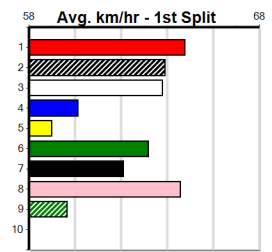

BALLARAT GREYS BINGO EVERY SUNDAY

4

11:37AM

(VIC time)

Distance: 390m, Race Type: Grade 5 T3, Total Prizemoney: $1,530
1st: $1,000, 2nd: $320, 3rd: $160, 4th: $50

HE MAN (1) looks set to race on the speed from the gun draw early and he will give them something to catch if he finds the arm. ZIPPING SWAZI (6) has shown good early speed in her last few starts and she could be the main danger.

Watchdog Tips: **1** **6** **2** **7** **Bet:** **Box Trifecta 1,2,6,7 ($10 for 41.67%)**

HE MAN [5] **Drawn to race on the speed in this, one to catch.** **$3.20**

BK Dog May-21 **Sire: HOOKSY Dam: LEAVE ME OUT** **Trainer: Donald Jarvis (Sydenham)**

Owner(s): D Jarvis
Winning Distances: < 300m (0) 300 - 399m (9) 400 - 499m (0) 500 - 599m (0) 600 - 699m (0) > 700m (0)
Winning Weights: 34.8(1) 35.0(1) 35.2(1) 35.3(1) 35.7(1) 35.8(2) 35.9(1) 36.1(1)

Pos	Dist	Wgt	Track	Date	Time	BOB	Margin	1st/2nd (Time)	PIR	Checked	Comment	WR	Split 1	S/P	Grade
6th (2)	35.8	350	HVL	R9	31-Jul-24	19.91	19.20	6.50L CATCH SOME RAYS (19.47)	M/5	.	SW	.	6.71	$12.10	5
5th (4)	37.0	390	BAL	R13	21-Oct-24	22.54	22.03	3.25L VALLETTA DASH (22.32)	M/65	.	.	.	8.69	$17.20	T3-5
6th (6)	36.7	350	HVL	R8	01-Nov-24	20.18	19.69	6.50L REV QUERIDA (19.75)	M/6	.	.	.	6.71	$24.30	T3-5
3rd (2)	36.9	390	BAL	R7	07-Nov-24	22.72	22.07	2.75L INGA SALLY (22.54)	M/43	.	.	.	8.60	$3.40	5
4th (4)	36.7	390	BAL	R5	14-Nov-24	22.68	22.16	7.50L QUICK BISCUIT (22.16)	M/54	.	.	.	8.68	$19.10	T3-5
5th (1)	37.0	400	GEL	R4	19-Nov-24	23.40	22.65	4.75L NYAH NYAH DEMON (23.08)	M/55	.	.	.	8.74	$13.20	5
7th (8)	37.0	400	GEL	R12	26-Nov-24	23.35	22.58	6.50L SINGLE FLICKER (22.93)	M/45	.	.	.	8.69	$5.80	5
3rd (6)	36.5	350	HVL	R7	02-Dec-24	19.62	19.32	1.5L SWEET ALESSIA (19.53)	M/4	.	.	.	6.64	$8.60	5

Last 3 wins NOT included above

1st (4)	35.8	350	HVL	R8	15-Dec-23	19.55	19.55	1.75L IN THEIR HONOUR (19.66)	M/3	.	.	.	6.61	$9.70	T3-5
1st (7)	35.8	390	SHP	R12	13-Jun-24	22.56	22.17	1.25L SHINY NEW TOY (22.65)	M/22	.	.	.	8.52	$2.90	T3-5
1st (8)	36.1	350	HVL	R6	26-Jul-24	19.60	19.57	0.25L MICK SAYS SO (19.60)	M/5	.	.	.	6.66	$14.20	T3-5

Box History

Bx	1st	2nd	3rd	4th	5th	6th	7th	8th
1	1	1	2	4	1	2		
2	1	2	3	2	1	1		
3				2	1	1		1
4	2	3	1	2	2	1	1	1
5		1	2	2				
6				1	1	1	1	2
7	2	1	1	1	2	2	1	
8	3	2			3	2	1	

Prize Best Starts Trk/Dts APM
$15710.00
22.39(1)-15/5/23
72-9-9-12
13-2-1-2
2201