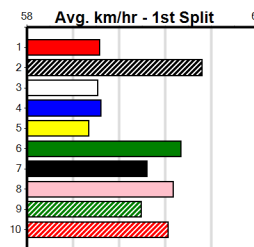

14 RACES TODAY

1

10:40AM

(VIC time)

Distance: 390m, Race Type: Tier 3 - Maiden, Total Prizemoney: $1,530
1st: $1,000, 2nd: $320, 3rd: $160, 4th: $50

PUGSLEY (2) has been smartly placed in his first 4 starts and he looks like the one to beat in a race of this nature. TEXAS MOON (1) has shown more than enough talent in his recent placings and he appears to be the main danger.

Watchdog Tips: **2** **1** **5** **7** **Bet:** Quinella 1/2 ($10 for 1000%)

TEXAS MOON [M] **Shown talent in his recent placings, main danger.** **$4.00**

LTF Dog Apr-22 **Sire: FERAL FRANKY** **Dam: BARELLEN PEARL** **Trainer: Alfred King (Sulky)**

Owner(s): A King

Winning Distances: < 300m (0) 300 - 399m (0) 400 - 499m (0) 500 - 599m (0) 600 - 699m (0) > 700m (0)

Winning Weights:

Pos	Dist	Wgt	Sex	Age	Date	Time	BOB	Margin	1st/2nd (Time)	PIR	Checked	Comment	W/R	Split 1	S/P	Grade
5th	(4)	31.9	390	BAL	R1	14-Oct-24	23.17	22.18	6.00L STILTON INDIE (22.76)	M/75	.	.	.	8.84	$39.30	T3-M
3rd	(8)	31.9	390	BAL	R2	17-Oct-24	22.72	22.15	2.50L TIME FOR TEA (22.56)	M/22	.	.	.	8.67	$10.50	T3-M
6th	(6)	31.9	410	HOR	R1	22-Oct-24	24.14	22.99	7.50L MISS YOUR KISS (23.65)	M/26	.	.	.	10.63	$33.80	M
6th	(8)	32.2	450	BAL	R5	31-Oct-24	26.86	25.08	14.00 LONELY HUNTER (25.92)	M/555	.	.	.	6.84	$21.20	M
5=	(6)	32.1	410	HOR	R3	05-Nov-24	23.99	22.93	11.00 IT'S BUBBLE TIME (23.24)	M/35	.	.	.	10.81	$23.70	MH
3rd	(2)	32.6	450	BAL	R3	14-Nov-24	26.31	25.67	5.50L ZENVO YOYO (25.92)	Q/112	.	.	.	6.69	$11.20	T3-M
3rd	(7)	32.6	390	BAL	R1	21-Nov-24	22.96	21.93	4.00L BELFAST SPOT (22.69)	Q/23	.	.	.	8.61	$29.20	M
7th	(1)	32.7	390	BAL	R1	25-Nov-24	22.84	22.22	7.50L NAUGHTY NORM (22.34)	M/76	.	.	.	8.81	$9.80	T3-M

Last 3 wins NOT included above

Box History

Bx	1st	2nd	3rd	4th	5th	6th	7th	8th
1		2						
2			1			2		1
3				1		1		1
4					1		1	
5					1			
6					1	1		
7		1						
8		1				1		1

Prize Best Starts Trk/Dts APM

Prize	$1050.00
Best Starts	22.72(8)-17/10/24
Trk/Dts	18-0-0-5
APM	10-0-0-4
	798

PUGSLEY [M] Biks **Smartly placed in all 4 starts to date, go close.** **$1.90**

BK Dog Dec-22 **Sire: FERAL FRANKY** **Dam: SEVILLA** **Trainer: Jason Formosa (Heathcote)**

Owner(s): SCOTLAND (SYN), D Ireland, A Scott

Winning Distances: < 300m (0) 300 - 399m (0) 400 - 499m (0) 500 - 599m (0) 600 - 699m (0) > 700m (0)

Winning Weights:

Pos	Dist	Wgt	Sex	Age	Date	Time	BOB	Margin	1st/2nd (Time)	PIR	Checked	Comment	W/R	Split 1	S/P	Grade
3rd	(5)	31.5	425	BEN	R1	18-Oct-24	24.51	23.95	2.25L SWEET LOVE (24.37)	M/222	.	.	.	6.63	$8.50	M
3rd	(5)	31.1	425	BEN	R1	25-Oct-24	24.35	23.88	3.25L NANCY DEVERE (24.14)	M/222	.	.	.	6.53	$4.90	M
2nd	(6)	31.5	390	SHF	R2	31-Oct-24	23.50	22.11	0.25L TWILIGHT TORI (23.49)	M/22	.	V3	.	8.47	$1.40	T3-M
ST (-)	31	425	BEN		20-Nov-24	26.07			7.50L Trial Not Cleared	M/33	.	3of4	.	.	.	ST
ST (-)	31.3	425	BEN		27-Nov-24	24.07			0.01L Trial Cleared	Q/11	.	1of4	.	.	.	ST
3rd	(2)	30.7	390	WBL	R2	02-Dec-24	22.74	22.17	4.00L AERO EXPRESS (22.47)	M/53	.	.	.	8.89	$2.00	M

Last 3 wins NOT included above

Box History

Bx	1st	2nd	3rd	4th	5th	6th	7th	8th
1								
2			1					
3								
4								
5			2					
6		1						
7								
8								

Prize Best Starts Trk/Dts APM

Prize	$1000.00
Best Starts	FSH
Trk/Dts	4-0-1-3
APM	0-0-0-0
	832