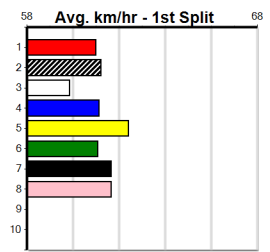

A1 SIGNAGE

Distance: 450m, Race Type: Tier 3 - Maiden, Total Prizemoney: $1,530
1st: $1,000, 2nd: $320, 3rd: $160, 4th: $50

PAW YALE (8) can wind up mid race in his races and he may prove hard to hold out in the run to the bend here. PAW TRINNY (7) can race closer to the speed early in this and she looks like the main danger. PAW KINSLEY (4) has claims as well.

Watchdog Tips: **8** **7** **4** **5** **Bet:** **Trifecta 7,8/4,7,8/1,4,5,7,8 ($10 - 83.33%)**

1

LOSE MY NUMBER [M] Biks Handy turn of foot in placing 2 back, place hopes. **$8.50**

BD Dog **May-22** Sire: FERAL FRANKY Dam: PRINNY ARANDT
Owner(s): M Brealey
Trainer: Max Zammit (Exford)

Winning Distances: < 300m (0) 300 - 399m (0) 400 - 499m (0) 500 - 599m (0) 600 - 699m (0) > 700m (0)

Winning Weights:

Pl	Age	Sex	Color	Track	Date	Time	BOB	Margin	1st/2nd (Time)	PIR	Checked	Comment	WR	Split 1	S/P	Grade
5th	(6)	32.8	350	HVL	R2	28-Oct-24	20.29	19.60	4.25L TINY BIT SPOILT (20.01)	M/5	.	.	.	6.95	$3.70 M	.
6th	(6)	32.7	450	BAL	R3	04-Nov-24	26.37	25.74	6.00L PAW NITRO (25.95)	M/685	.	.	.	6.94	$15.30 T3-M	.
2nd	(1)	32.4	460	GEL	R4	12-Nov-24	26.47	26.20	4.00L ASCEND ECSTATIC (26.20)	M/422	.	.	.	6.83	$7.90 M	.
7th	(4)	33.0	450	BAL	R1	18-Nov-24	26.67	25.44	13.00 MAXIMUM REED (25.80)	S/767	.	.	.	7.09	$11.10 T3-M	.
4th	(7)	33.0	450	BAL	R5	21-Nov-24	25.87	25.19	7.50L VERY SNEAKY (25.37)	S/645	.	.	.	6.85	$48.40 M	.
4th	(4)	33.9	450	BAL	R2	25-Nov-24	26.34	25.48	5.50L AGON CAMEL (25.98)	M/673	.	.	.	6.92	$3.90 T3-RW	.
2nd	(2)	33.8	450	SHP	R9	28-Nov-24	26.31	25.42	1.25L SHAGGY BEAR (26.24)	M/532	.	.	.	6.94	$2.30 M	.
5th	(6)	33.8	450	SHP	R9	05-Dec-24	26.18	25.51	8.00L KING CHERRY (25.64)	S/544	.	.	.	6.91	$8.30 T3-M	.

Last 3 wins NOT included above

Box History

Bx	1st	2nd	3rd	4th	5th	6th	7th	8th
1								
2		2						
3				1				
4					1	1		
5		1	2	3				1
6					2	2	1	
7								
8			1	1	1	2		

Prize Best $3695.00
Starts 25.87(7)-21/11/24
Trk/Dts 28-0-7-3
APM 10-0-1-1
2310

2

ANGELANI [M] Met some handy types in her last few, place hopes. **$18.00**

BD Bitch **Mar-22** Sire: HARD STYLE RICO Dam: ROTARUA
Owner(s): M Kusznr
Trainer: Michael Kusznr (Taylors Lakes)

Winning Distances: < 300m (0) 300 - 399m (0) 400 - 499m (0) 500 - 599m (0) 600 - 699m (0) > 700m (0)

Winning Weights:

Pl	Age	Sex	Color	Track	Date	Time	BOB	Margin	1st/2nd (Time)	PIR	Checked	Comment	WR	Split 1	S/P	Grade
2nd	(3)	26.8	425	BEN	R1	25-Sep-24	25.19	24.05	0.75L MORAINIE SADIE (25.14)	S/554	.	.	.	6.91	$12.00 M	.
7th	(6)	26.5	425	BEN	R7	02-Oct-24	24.75	23.88	4.50L SMOKIN' ARROW (24.45)	S/888	.	.	.	6.89	$52.70 SH	.
3rd	(8)	26.7	460	GEL	R3	08-Oct-24	26.68	26.12	3.25L PAW IGNITE (26.46)	M/544	.	.	.	6.87	$22.00 M	.
T	(5)	26.7	525	MEP	R1	16-Oct-24	0.00	29.96	HIGHLY CONNECTED (30.36)	M/5688	.	V0	.	5.31	$29.30 M	.
5th	(1)	26.4	390	BAL	R1	31-Oct-24	23.01	22.23	8.50L KARUNA (22.42)	M/56	.	.	.	8.72	$21.80 M	.
5th	(4)	26.9	460	GEL	R3	12-Nov-24	26.83	26.20	3.5L WINE LOVER (26.59)	M/443	.	.	.	6.80	$46.10 M	.
6th	(6)	26.7	350	HVL	R2	20-Nov-24	20.20	19.40	12.00 DR. REESE (19.40)	M/7	.	.	.	6.83	$15.60 M	.
7th	(2)	26.8	450	BAL	R2	25-Nov-24	26.54	25.48	8.50L AGON CAMEL (25.98)	Q/166	.	.	.	6.81	$6.70 T3-RW	.

Last 3 wins NOT included above

Box History

Bx	1st	2nd	3rd	4th	5th	6th	7th	8th
1				1	1			1
2								1
3		1						1
4					2			
5								
6			1		2	1	1	
7		1		2		1		
8			1				1	

Prize Best $1315.00
Starts 26.54(2)-25/11/24
Trk/Dts 20-0-2-2
APM 1-0-0-0
538