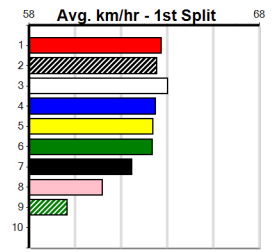

Ballarat
13 (E1)
2:22PM
(VIC time)

BALLARAT RACE 13

Distance: 390m, Race Type: Grade 5 T3, Total Prizemoney: $1,530
1st: $1,000, 2nd: $320, 3rd: $160, 4th: $50

OUTSMART (2) has shown good speed in his smart recent efforts and he may be the one to beat again in this. LILY CRACKERS (5) will find this a bit easier than her last few starts and she could be right in the finish here.

Watchdog Tips: 2 5 8 4 **Bet:** Win 2

1

MORAIN MILEY [5] **$11.00**

Met some speedy types since win 4 back, place.

BK Bitch Feb-22 Sire: BEAST UNLEASHED Dam: ASTON RIKU Trainer: Briana Robertson-leech (Smeaton)

Owner(s): MORAIN (SYN), G Judd, S Judd

Winning Distances: < 300m (0) 300 - 399m (3) 400 - 499m (1) 500 - 599m (0) 600 - 699m (0) > 700m (0)

Winning Weights: 27.6(1) 27.7(1) 28.0(1) 28.3(1)

Box	1st	2nd	3rd	4th	5th	6th	7th	8th
1	2							
2	1	1	1	1	1	1	1	1
3		1			1	1	2	1
4					1	1		2
5			3					
6	1	1	1	1				
7			1	1		2		
8		3	1	1	1			

Prize Best Starts Trk/Dts APM: $10235.00, 22.29(3)-7/7/24, 36-4-5-7, 11-0-3-0, 5045

2

OUTSMART [5] **$3.40**

Shown speed in good efforts last 2, one to beat.

BK Dog Sep-21 Sire: SUPERIOR PANAMA Dam: SHEZ IMPERIOUS Trainer: Michael Gibbons (Lara)

Owner(s): G Black

Winning Distances: < 300m (0) 300 - 399m (1) 400 - 499m (4) 500 - 599m (0) 600 - 699m (0) > 700m (0)

Winning Weights: 31.0(1) 31.7(1) 31.8(1) 31.9(1) 32.2(1)

Box	1st	2nd	3rd	4th	5th	6th	7th	8th
1		3	1	2				
2	1	2	1	2			1	1
3	1		3	1		1	1	2
4		3	1			3		1
5				1			2	1
6	1	1	2	1	1	1		
7	1			2	2	2		
8	1			1	2	1	1	1

Prize Best Starts Trk/Dts APM: $16205.00, 22.32(7)-27/2/24, 54-5-9-7, 7-0-0-2, 4808

3

CHERRY RED [5] **$6.00**

Can come out running at times, cannot dismiss.

BK Bitch Feb-21 Sire: BERNARDO Dam: STARS AND LIGHTS Trainer: Ronald Dunne (St Albans)

Owner(s): R Dunne

Winning Distances: < 300m (0) 300 - 399m (3) 400 - 499m (2) 500 - 599m (0) 600 - 699m (0) > 700m (0)

Winning Weights: 29.3(1) 29.5(1) 29.6(1) 30.6(1) 30.7(1)

Box	1st	2nd	3rd	4th	5th	6th	7th	8th
1		3	2	1	2	2	1	
2		2	1	1	1		2	
3						1	2	1
4	2	1	1	1	2	1	2	1
5			2	2	1	1		2
6	1	1			1	1	2	1
7	2	2	1		2	1	5	4
8		1			2	1	2	

Prize Best Starts Trk/Dts APM: $10335.00, 22.41(1)-29/4/24, 72-5-10-7, 15-2-4-2, 3171

4

BIG CONE TONE [5] **$4.80**

Good turn of foot once balanced, can threaten.

BK Dog Feb-22 Sire: BERNARDO Dam: BUSH BLOSSOM Trainer: Billy Mcrae (Smythes Creek)

Owner(s): P Notaro

Winning Distances: < 300m (0) 300 - 399m (4) 400 - 499m (4) 500 - 599m (0) 600 - 699m (0) > 700m (0)

Winning Weights: 30.6(1) 30.9(1) 31.0(2) 31.4(1) 32.1(1) 32.3(1) 32.5(1)

Box	1st	2nd	3rd	4th	5th	6th	7th	8th
1		3	2	1	2	2	3	
2					3	1		
3	1		2		1		1	1
4	1				1	1		2
5				1				1
6		1			1	1		
7	1	2	1	2	1	2	1	1
8	4	2	1	1	1	1		

Prize Best Starts Trk/Dts APM: $16695.00, 22.27(8)-2/1/23, 46-8-7-4, 16-3-4-1, 2474

5

LILY CRACKERS [5] **$3.80**

Easier here than her last few, major player here.

BK Bitch Feb-21 Sire: MEPUNGA BLAZER Dam: HEADSPACE Trainer: Ronald Fisher (Lara)

Owner(s): R Fisher

Winning Distances: < 300m (0) 300 - 399m (1) 400 - 499m (5) 500 - 599m (0) 600 - 699m (0) > 700m (0)

Winning Weights: 27.4(2) 27.7(1) 28.0(1) 28.2(1) 28.4(1)

Box	1st	2nd	3rd	4th	5th	6th	7th	8th
1		2		2	1	2		
2	4	1						
3	1	2	2	1	2	1		
4		1					1	
5			1			2		
6		1	1	1		2	2	
7	1	1	3	1	2	1	1	1
8		2	1	1	1	1		

Prize Best Starts Trk/Dts APM: $13900.00, 22.39(6)-15/1/24, 49-6-10-7, 8-0-2-0, 1511