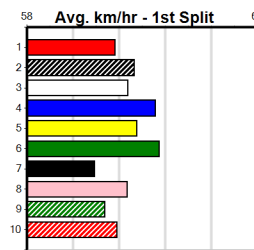

SPORTSBET SAME RACE MULTI

Distance: 390m, Race Type: Tier 3 - Grade 7, Total Prizemoney: $1,530
1st: $1,000, 2nd: $320, 3rd: $160, 4th: $50

MAJOR ALLEN (8) was solidly placed from a wide draw 3 starts back and he looks hard to hold out in this. BONE SHAKER (2) has plenty of talent but seems to find one better more often than not. JACK'S ELATION (6) can challenge as well.

Watchdog Tips: **8** **2** **6** **3** **Bet:** **Box Trifecta 2,3,6,8 ($10 for 41.67%)**

1 MORAINE ARIANA [7] Drawn to get the gun run throughout, place hopes. **$8.00**

BK Bitch Jan-23 Sire: KOBLENZ Dam: MORAINE COCO Trainer: Briana Robertson-leech (Smeaton)

Owner(s): MORAINE (SYN), G Judd, S Judd
Winning Distances: < 300m (0) 300 - 399m (1) 400 - 499m (0) 500 - 599m (0) 600 - 699m (0) > 700m (0)

Winning Weights: 28.7(1)

Run	Draw	Dist	Track	Date	Time	BON	Margin	1st/2nd (Time)	PIR	Checked	Comment	WR	Split 1	S/P	Grade
4th (4)	28.0	425	BEN	R1	30-Aug-24	24.55	23.73	1.75L PAW XENA (24.45)	M/554	.	.	.	6.76	$15.20 M	
2nd (8)	28.3	425	BEN	R1	20-Sep-24	24.65	24.04	2.75L EXPELLED (24.47)	M/332	.	.	.	6.83	$10.20 M	
4th (6)	28.6	425	BEN	R1	27-Sep-24	24.56	23.60	8.00L ATLAS ALIEN (24.03)	M/344	.	.	.	6.76	$4.20 M	
1st (8)	28.7	390	BAL	R3	17-Oct-24	22.35	22.15	1.00L BELFAST SPOT (22.41)	Q/11	.	.	.	8.61	$1.80 T3-M	
2nd (1)	28.5	425	BEN	R4	26-Oct-24	24.27	24.08	1.5L WE ARE ONE (24.17)	Q/122	.	.	.	6.61	$2.50 7	
4th (8)	28.4	450	SHP	R9	01-Nov-24	25.73	25.11	7.50L GOLIATH (25.21)	M/334	.	.	.	6.78	$10.10 X67	
6th (7)	28.5	450	BAL	R9	06-Nov-24	25.87	25.30	8.50L HIGHLY ABRASIVE (25.30)	M/656	.	.	.	6.75	$51.20 X67H	
7th (7)	28.6	390	SHP	R3	02-Dec-24	23.03	21.96	12.00 WALLS OF JERICHO (22.22)	M/67	.	.	.	8.77	$15.00 X67	

Last 3 wins NOT included above

Bx	1st	2nd	3rd	4th	5th	6th	7th	8th
1		1						
2								
3								
4				1	1			
5								
6					1			
7						2	1	
8	1	1	1	1				

Prize Best	$2065.00
Starts	22.35(8)-17/10/24
Trk/Dts	10-1-2-0
APM	3-1-0-0 1518

2 BONE SHAKER [7] Talented but finds one better most times, danger. **$4.20**

BE Dog Mar-22 Sire: FERNANDO BALE Dam: PRINCESS KIWI Trainer: Jordan Formosa (Heathcote)

Owner(s): M Palmer
Winning Distances: < 300m (0) 300 - 399m (1) 400 - 499m (0) 500 - 599m (0) 600 - 699m (0) > 700m (0)

Winning Weights: 29.8(1)

Run	Draw	Dist	Track	Date	Time	BON	Margin	1st/2nd (Time)	PIR	Checked	Comment	WR	Split 1	S/P	Grade
5th (3)	31.5	425	BEN	R9	29-Oct-24	24.86	24.05	8.00L KRAKEN TILLY (24.30)	M/434	.	.	.	6.78	$6.10 7	
7th (3)	32.0	390	BAL	R10	04-Nov-24	23.23	22.43	8.50L THERMAL FLICKER (22.66)	M/55	.	.	.	8.86	$3.40 T3-7	
4th (4)	31.7	390	BAL	R9	11-Nov-24	22.72	22.11	3.5L CONNOR'S FLYER (22.49)	M/76	.	.	.	8.70	$11.50 T3-7	
2nd (4)	31.7	425	BEN	R3	13-Nov-24	24.94	24.27	2.25L AUSSIE FLAME (24.80)	M/642	.	.	.	6.88	$3.10 T3-7	
2nd (2)	31.6	390	SHP	R9	18-Nov-24	22.32	21.87	3.25L DELATITE BEAST (22.11)	Q/22	.	.	.	8.50	$8.00 X67	
6th (4)	31.6	425	BEN	R2	22-Nov-24	24.62	23.58	11.00 NIGEL DEVERE (23.89)	M/666	.	.	.	6.71	$25.10 X67	
5th (7)	31.3	390	SHP	R10	25-Nov-24	22.58	22.02	6.00L AMRON BOBBY (22.18)	M/66	.	.	.	8.65	$14.90 X67	
2nd (8)	31.3	425	BEN	R3	04-Dec-24	24.54	24.18	1.75L PAW JANELLE (24.43)	M/432	.	VO	.	6.75	$1.80 7	

Last 3 wins NOT included above

Bx	1st	2nd	3rd	4th	5th	6th	7th	8th
1		1			2			
2	2	2	2					
3	2			1			2	
4	3		2	1	1		1	
5	1			1	1			
6	3			1			1	1
7	1	2	1	1	1			
8	2	2			1			

Prize Best	$11235.00
Starts	22.72(4)-11/11/24
Trk/Dts	39-1-16-5
APM	3-0-0-0 4918