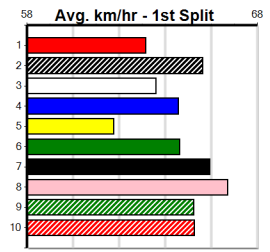

Horsham

8

5:27PM

(VIC time)

SPORTSBET FINAL

Distance: 485m, Race Type: Grade 5 Final, Total Prizemoney: $3,875
1st: $2,600, 2nd: $800, 3rd: $400, 4th: $75

PAW VINCE (1) has turned in some smart performances of late and he is drawn to get all the breaks today. PAW KRAMER (7) led for a long way when placed here last week and he should be in the mix again. WREN BALE (8) is a powerful type.

Watchdog Tips: **1** **7** **8** **3** **Bet:** **Win 1**

1

PAW VINCE (NSW)[5] **Great turn of foot, ideally drawn, take catching** **$2.60**

BK Dog Sep-22 Sire: FERNANDO BALE Dam: HELMA BALE Trainer: Samantha Grenfell (Anakie)

Owner(s): B Wheeler
Winning Distances: < 300m (0) 300 - 399m (1) 400 - 499m (2) 500 - 599m (1) 600 - 699m (0) > 700m (0)

Winning Weights: 30.2(1) 30.3(1) 30.9(1) 31.1(1)

7th	4th	3rd	2nd	1st	Time	Margin	1st/2nd (Time)	PIR	Checked	Comment	WR	Split 1	S/P	Grade		
7th (4)	30.5	600	MEA	R5	26-Oct-24	35.68	34.60	12.00	LANFRANCO (34.84)	M/8667	.	.	.	9.61	$32.60	RWF
3rd (7)	30.7	520	GEL	R8	01-Nov-24	30.39	29.90	7.00L	MACKINAW PEACH (29.90)	M/4433	.	.	.	5.65	$15.70	5
6th (6)	30.6	515	SAN	R6	07-Nov-24	30.46	28.99	13.00	BERN BY (29.59)	M/8676	.	.	.	5.29	$8.90	5
4th (4)	30.4	525	MEP	R8	13-Nov-24	30.57	29.96	7.00L	GAPING MARGIN (30.09)	M/3444	.	.	.	5.21	$8.90	5
5th (5)	30.0	515	SAP	R8	18-Nov-24	30.21	29.43	6.50L	ITHACAN GODDESS (29.78)	M/6557	.	.	.	5.29	$39.10	X45
2nd (7)	30.2	410	HOR	R11	26-Nov-24	23.04	22.97	1.00L	BELSAAR (22.97)	M/33	.	.	.	10.42	$7.90	5
3rd (6)	30.0	485	HOR	R7	03-Dec-24	27.53	27.21	4.75L	WREN BALE (27.21)	M/444	.	.	.	6.73	$5.40	5H
6th (6)	29.9	525	MEA	R6	07-Dec-24	30.61	29.59	11.00	ICONIC JET (29.89)	M/8767	.	.	.	5.41	$49.10	SH

Last 3 wins NOT included above

1st (6)	30.2	400	GEL	R2	30-Jul-24	22.64	22.64	2.75L	MISS PATSY (22.82)	Q/11	.	SW	.	8.38	$5.00	7
1st (8)	31.1	390	BAL	R11	28-Aug-24	22.24	22.24	0.75L	ASTON KING (22.29)	M/22	.	.	.	8.49	$3.60	RW
1st (2)	30.9	515	SAP	R7	09-Sep-24	29.78	29.69	0.50L	FALLON BALE (29.80)	Q/2111	.	SW	.	5.22	$2.40	RW

Box History

Bx	1st	2nd	3rd	4th	5th	6th	7th	8th
1	1	1						
2	1	1		1				
3				2		1		
4	1			1	1		2	
5			1	2			1	
6	1		1	2	1	2		1
7		2	1					
8	1	1	1			1		

Prize Best Starts Trk/Dts APM $11210.00 27.53(6)-3/12/24 30-4-5-4 1-0-0-1 6609