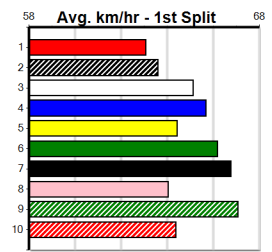

WARRACK BUTCHERY

Distance: 410m, Race Type: Grade 5, Total Prizemoney: $2,925
1st: $1,950, 2nd: $600, 3rd: $300, 4th: $75

MAXIMUM BARB (1) beat a handy line-up at Warrnambool two runs back and she is drawn to lead throughout today. GAS LANTERN (4) is as consistent as they come and she will be prominent throughout. IS HE LUCKY (6) has claims

Watchdog Tips: 1 4 6 7 **Bet:** Win 1

1

MAXIMUM BARB [5] **$2.80**

Highly promising, can hold the lead, go close

BK Bitch Jan-23 Sire: SHIMA SHINE Dam: MAXIMUM SHIRLEY Trainer: Jordan Cooper (Lethbridge)

Owner(s): J Cooper

Winning Distances: < 300m (0) 300 - 399m (0) 400 - 499m (3) 500 - 599m (0) 600 - 699m (0) > 700m (0)

Winning Weights: 30.9(1) 31.0(1) 31.3(1)

Rank	Box	Dist	Track	Date	Time	BON	Margin	1st/2nd (Time)	PIR	Checked	Comment	WR	Split 1	S/P	Grade
6th	(2)	31.0	410	HOR	R2	08-Oct-24	24.37	23.26	9.50L TYCOON JILL (23.72)	S/86			11.11	$3.00	7
3rd	(7)	30.9	425	BEN	R4	26-Oct-24	24.52	24.08	5.50L WE ARE ONE (24.17)	S/873			6.90	$3.80	7
5th	(3)	31.0	460	GEL	R4	30-Oct-24	26.49	26.09	5.50L SAINTLY HIGHWAY (26.11)	M/865			6.99	$38.00	7
1st	(7)	30.9	450	BAL	R9	04-Nov-24	25.80	25.74	1.75L PIP (25.91)	S/642			6.78	$7.30	T3-7
2nd	(5)	31.1	450	BAL	R7	11-Nov-24	25.84	25.77	0.05L NORBIT (25.84)	S/112			6.74	$4.20	T3-RW
2nd	(6)	31.4	450	BAL	R7	18-Nov-24	25.76	25.44	4.50L BELLE EXTRA (25.44)	M/532			6.81	$2.80	T3-RW
1st	(2)	31.3	450	WBL	R5	21-Nov-24	25.27	25.19	1.00L TAPPET (25.33)	Q/111	SW		6.52	$54.80	RWH
7th	(1)	31.2	525	MEA	R1	29-Nov-24	30.84	29.55	14.00L URIAH BALE (29.90)	M/3335			5.19	$11.60	RWF

Last 3 wins NOT included above

1st	(3)	31.0	410	HOR	R1	01-Oct-24	23.54	22.85	0.75L ZIPPING DIEGO (23.59)	S/32			10.66	$3.30	M

Box History

Bx	1st	2nd	3rd	4th	5th	6th	7th	8th
1								1
2						1		
3	1				1			
4			1			1	1	
5		1						
6		1						
7	1	1	1					
8								

Prize Best Starts Trk/Dts APM

$5910.00
23.54(3)-1/10/24
13-3-3-2
4-1-0-0
4814