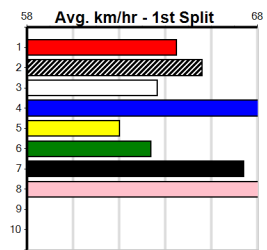

CHS GROUP

Distance: 410m, Race Type: Mixed 6/7, Total Prizemoney: $2,925
1st: $1,950, 2nd: $600, 3rd: $300, 4th: $75

PAW MADDOX (1) has been handily placed in her past three and she can go one better this time around. NOVA OWEN (2) has been luckless since his top win here and he can make amends this time. SOLAR JESSIE (8) can come out running at times

Watchdog Tips: **1** **2** **8** **4** **Bet:** **Win 1**

1

PAW MADDOX (NSW)[7] **Handy efforts in her past three, well drawn, yes** **$3.40**
RF Bitch Jan-23 Sire: FERAL FRANKY Dam: WENDALIN BALE Trainer: Correy Grenfell (Anakie)

Owner(s): B Wheeler
Winning Distances: < 300m (0) 300 - 399m (0) 400 - 499m (1) 500 - 599m (0) 600 - 699m (0) > 700m (0)
Winning Weights: 24.6(1)

Box	1st	2nd	3rd	4th	5th	6th	7th	8th
1								
2	1							1
3							1	
4		1						1
5	1	1						
6					1			
7								
8								

Prize Best $2280.00 FSH
Starts 9-1-4-0
Trk/Dts 0-0-0-0
APM 1688

2

NOVA OWEN [7] **No luck since his top win, can atone, danger** **$3.20**
BK Dog Mar-23 Sire: FERNANDO BALE Dam: NOVA WILLOW Trainer: Robert Camilleri (Lara)

Owner(s): J Galea
Winning Distances: < 300m (0) 300 - 399m (0) 400 - 499m (1) 500 - 599m (0) 600 - 699m (0) > 700m (0)
Winning Weights: 29.4(1)

Box	1st	2nd	3rd	4th	5th	6th	7th	8th
1								
2	1						1	
3								
4		1						
5					1			
6								
7								
8								

Prize Best $2200.00 FSH
Starts 23.27(2)-26/11/24
Trk/Dts 4-1-1-0
APM 2200

3

BIG BOY CABANG [6] **Talented but can be risky at box rise, place** **$10.00**
BK Dog Mar-22 Sire: BEAST UNLEASHED Dam: STARS AND LIGHTS Trainer: Greg Berry (Toolleen)

Owner(s): G Berry
Winning Distances: < 300m (0) 300 - 399m (2) 400 - 499m (0) 500 - 599m (0) 600 - 699m (0) > 700m (0)
Winning Weights: 35.9(1) 36.1(1)

Box	1st	2nd	3rd	4th	5th	6th	7th	8th
1								
2				1		1		1
3								1
4	1							1
5					1			1
6								
7	1							
8		1						1

Prize Best $2645.00 FSH
Starts 11-2-1-0
Trk/Dts 0-0-0-0
APM 1529

4

DEFENSIVE [7] **Never headed in her maiden win, can atone, respect** **$6.50**
BK Bitch Feb-23 Sire: PINDARI EXPRESS Dam: AMBITIOUS Trainer: Garry George (Beulah)

Owner(s): A Tullio
Winning Distances: < 300m (0) 300 - 399m (0) 400 - 499m (1) 500 - 599m (0) 600 - 699m (0) > 700m (0)
Winning Weights: 30.1(1)

Box	1st	2nd	3rd	4th	5th	6th	7th	8th
1					1			
2								
3								
4								1
5								
6			1					
7								
8	1							

Prize Best $2015.00 FSH
Starts 23.61(6)-8/10/24
Trk/Dts 4-1-0-1
APM 1612

5

POPPY RICK [6] **Needs to lead, unlikely to cross, next time** **$10.00**
BK Dog Aug-22 Sire: FERAL FRANKY Dam: STEPPING Trainer: Richard Boehm (Dunolly)

Owner(s): R Boehm
Winning Distances: < 300m (0) 300 - 399m (1) 400 - 499m (1) 500 - 599m (0) 600 - 699m (0) > 700m (0)
Winning Weights: 32.2(1) 32.3(1)

Box	1st	2nd	3rd	4th	5th	6th	7th	8th
1	1	2			1			
2								1
3								
4	1							
5								
6						1		
7		1		1				1
8				1	1			

Prize Best $2945.00 FSH
Starts 23.98(6)-19/11/24
Trk/Dts 12-2-3-0
APM 2545