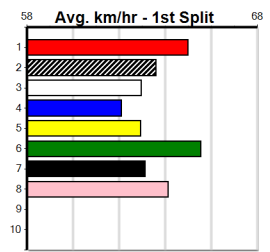

HORSHAM DOORS & GLASS

Distance: 410m, Race Type: Grade 7, Total Prizemoney: $2,925
1st: $1,950, 2nd: $600, 3rd: $300, 4th: $75

TIME FOR TEA (1) is armed with impressive pace once balanced and she will turn for home with a nice break. MAXIMUM HUGHES (4) was never headed two run back and she can come out running at times. LADY HALIME (5) is showing some promise

Watchdog Tips: **1** **4** **5** **7** **Bet:** Box Quinella 1,4,5 ($10 for 333.33%)

1

TIME FOR TEA [7] **Drawn to hold the lead, well graded, yes** **$2.80**

BK **Bitch** **Feb-23** **Sire: FERNANDO BALE** **Dam: CIRCLE OF DREAMS** **Trainer: Heather Baxter (Murtoa)**

Owner(s): CHAMPAGNE PTN (SYN), S Smith, A Langton

Winning Distances: < 300m (0) 300 - 399m (1) 400 - 499m (0) 500 - 599m (0) 600 - 699m (0) > 700m (0)

Winning Weights: 28.0(1)

Run	Dist	Wgt	Sex	Age	Date	Time	Margin	1st/2nd (Time)	PIR	Checked	Comment	WR	Split 1	S/P	Grade
4th (6)	28.5	390	BAL	R2	07-Oct-24	23.26	22.52	4.50L TIMMY TIME (22.96)	M/33	.	.	.	8.71	$11.80	T3-M
1st (3)	28.0	390	BAL	R2	17-Oct-24	22.56	22.15	0.50L DAD'S PLUM SAUCE (22.59)	Q/11	.	.	.	8.53	$3.30	T3-M
3rd (1)	28.1	410	HOR	R3	29-Oct-24	23.63	23.25	0.50L COBBLE GIBLET (23.60)	Q/11	.	.	.	10.28	$2.50	7
4th (2)	28.2	410	HOR	R4	05-Nov-24	23.49	22.93	5.50L IMPEL (23.12)	M/33	.	.	.	10.50	$15.10	7
3rd (1)	28.1	410	HOR	R9	09-Nov-24	23.62	22.98	1.5L PAW KATTIA (23.52)	M/22	.	.	.	10.47	$1.90	7
4th (3)	28.3	410	HOR	R2	19-Nov-24	23.82	23.16	5.00L ZIPPING TAMIKA (23.48)	M/33	.	.	.	10.57	$4.10	7
6th (4)	28.7	410	HOR	R3	03-Dec-24	24.15	23.06	8.00L FAR OUT SCOUT (23.59)	M/77	.	.	.	10.70	$4.90	7
3rd (4)	28.5	410	HOR	R4	07-Dec-24	23.83	23.34	3.5L SOLAR JESSIE (23.59)	M/22	.	.	.	10.43	$13.50	7

Last 3 wins NOT included above

Box	1st	2nd	3rd	4th	5th	6th	7th	8th
1								
2								
3	1							
4								
5								
6								
7								
8								

Prize Best	$2175.00
Starts	23.49(2)-5/11/24
Trk/Dts	10-1-0-3
APM	7-0-0-3
	1560

2

ALWAYS LOYAL [7] **Steady maiden winner, this is harder, tested** **$10.00**

BD **Bitch** **Oct-22** **Sire: TOMMY SHELBY** **Dam: KUMBIA LASS** **Trainer: Heather Baxter (Murtoa)**

Owner(s): CHAMPAGNE PTN (SYN), S Smith, A Langton

Winning Distances: < 300m (0) 300 - 399m (1) 400 - 499m (0) 500 - 599m (0) 600 - 699m (0) > 700m (0)

Winning Weights: 28.1(1)

Run	Dist	Wgt	Sex	Age	Date	Time	Margin	1st/2nd (Time)	PIR	Checked	Comment	WR	Split 1	S/P	Grade
6th (4)	27.6	400	GEL	R2	06-Sep-24	23.68	22.68	12.00L PAW KATTIA (22.86)	M/66	.	.	.	8.82	$16.90	M
2nd (5)	27.5	400	GEL	R2	28-Sep-24	22.89	22.46	1.00L TOUCH OF SIN (22.83)	Q/12	.	.	W	8.43	$4.10	M
3rd (7)	27.7	410	HOR	R3	05-Oct-24	24.35	23.32	6.00L SOLAR JESSIE (23.95)	M/33	.	.	.	11.04	$2.50	M
2nd (4)	28.2	390	BAL	R2	14-Oct-24	22.77	22.18	2.00L TONKA BALE (22.63)	Q/12	.	.	W	8.64	$2.80	T3-M
1st (3)	28.1	390	BAL	R1	17-Oct-24	22.74	22.15	0.75L POPPY RICK (22.78)	M/23	.	.	.	8.61	$2.00	T3-M
5th (5)	28.3	390	BAL	R9	28-Oct-24	22.56	22.09	5.00L DIABLO SIXTEEN (22.22)	Q/13	.	.	W	8.42	$15.30	T3-7
7th (4)	28.9	410	HOR	R4	05-Nov-24	23.87	22.93	11.00L IMPEL (23.12)	Q/66	.	.	.	10.88	$25.60	7
4th (6)	29.4	410	HOR	R4	07-Dec-24	23.85	23.34	4.00L SOLAR JESSIE (23.59)	M/44	.	.	.	10.64	$25.30	7

Last 3 wins NOT included above

Box	1st	2nd	3rd	4th	5th	6th	7th	8th
1								
2								
3	1							
4								
5								
6								
7								
8								

Prize Best	$2435.00
Starts	23.85(6)-7/12/24
Trk/Dts	10-1-2-2
APM	3-0-0-1
	1680