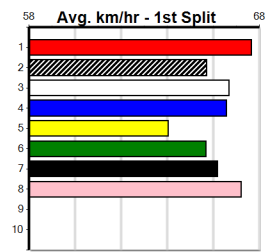

LOCKS CONSTRUCTIONS

Distance: 410m, Race Type: Free For All, Total Prizemoney: $3,360
1st: $2,250, 2nd: $690, 3rd: $345, 4th: $75

TANNER BALE (3) has been racing well in town of late and he will be carving out time on the arm.
GREEN FLASH (4) has a good record here and she will get a nice cart across in the early stages.
TINKER MAV (6) is a consistent speedster.

Watchdog Tips: 3 4 6 2 **Bet:** Win 3

1

SEATS TWO [4] **$9.00**

BK **Bitch** **Jan-22** **Talented, pace in the middle is a worry, place** **Sire: FERAL FRANKY** **Dam: PICTOR LUCY**

Owner(s): D Mckenna **Trainer: Gary Hunt (Cudgee)**

Winning Distances: < 300m (0) 300 - 399m (5) 400 - 499m (3) 500 - 599m (0) 600 - 699m (0) > 700m (0)

Winning Weights: 27.2(1) 27.3(1) 27.6(1) 27.8(1) 28.0(1) 28.2(3)

Pl	Box	Dist	Track	Date	Time	BOB	Margin	1st/2nd (Time)	PIR	Checked	Comment	WR	Split 1	S/P	Grade	
6th	(3)	28.1	390	WBL	R12	10-Oct-24	22.76	21.87	10.00	CORTEZ BALE (22.10)	M/86	.	.	.	9.09	$25.50 FFA
3rd	(3)	28.2	410	HOR	R3	15-Oct-24	23.45	22.86	1.75L	MISS MARY JO (23.33)	M/32	.	.	.	10.38	$20.60 5
5th	(8)	28.2	410	HOR	R5	22-Oct-24	23.62	22.99	3.5L	MIGHTY QUINN (23.39)	M/33	.	.	.	10.35	$16.80 5
3rd	(2)	28.3	400	GEL	R11	30-Oct-24	23.01	22.68	4.50L	YAMGATA BALE (22.70)	M/63	.	.	.	8.66	$15.70 5
1st	(8)	28.2	410	HOR	R12	05-Nov-24	23.36	22.93	0.50L	MOTOR HEAD MAXIM (23.40)	Q/11	.	.	.	10.38	$2.60 5
2nd	(8)	28.2	410	HOR	R6	09-Nov-24	23.30	22.98	4.75L	CORTEZ BALE (22.98)	Q/22	.	.	.	10.29	$27.50 4
F	(8)	28.2	400	GEL	R7	15-Nov-24	0.00	22.35	.	LET'S WIN OLLIE (22.60)	M/68	.	.	VO	9.96	$23.80 X45
4th	(7)	28.3	390	WBL	R10	04-Dec-24	22.37	22.03	4.25L	NATALIE BALE (22.08)	M/45	.	.	.	8.59	$6.50 X45

Last 3 wins NOT included above

1st	(7)	28.0	390	WBL	R11	13-Jun-24	22.22	21.84	5.50L	ELITE JET (22.58)	M/11	.	.	.	8.59	$6.70 5
1st	(8)	28.2	410	HOR	R2	09-Jul-24	23.54	22.97	3.25L	ZIPPING SWAZI (23.76)	Q/11	.	.	SW	10.30	$3.90 5
1st	(1)	28.2	390	WBL	R4	12-Sep-24	22.45	21.89	2.50L	CORTEZ BALE (22.61)	Q/11	.	.	.	8.67	$2.70 5

Box History

Box	1st	2nd	3rd	4th	5th	6th	7th	8th
1	2		1	2				
2			3					
3		1	1	1	2	1		
4	1		2	1	1	1	1	
5			1	1	2		1	
6	1					3		
7	1	3	1	3	2	1		1
8	3	2		1	1	1		

Prize Best Starts Trk/Dts APM

$20535.00
23.30(8)-9/11/24
54-8-6-9
17-3-2-4
8431