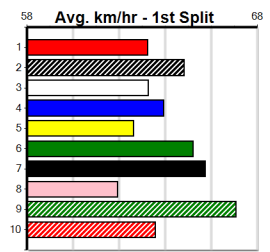

DREAMCHASERS - TICKETS ON SALE NOW

Distance: 410m, Race Type: Grade 5, Total Prizemoney: $2,925
1st: $1,950, 2nd: $600, 3rd: $300, 4th: $75

IS HE HAPPY (6) is a talented SA speedster and he just needs a little room early on. BRILEY RIOT (8) has pace to burn. SHE IS SCARLET (5) has placed 7 out of last 9 runs - place again for sure.

Watchdog Tips: 6 8 5 9 Bet: Box Trifecta 5,6,8,9 ($10 for 41.67%)

ELITE HEAT (NSW)[5] Lacking confidence, can miss the kick, next time $12.00
Owner(s): COMBEN FAMILY (SYN), R Comben, R Comben
Sire: AUSSIE INFRARED Dam: ELITE OPAL
Trainer: Craig Treherne (Lara)
Winning Distances: < 300m (0) 300 - 399m (1) 400 - 499m (2) 500 - 599m (0) 600 - 699m (0) > 700m (0)
Winning Weights: 31.9(2) 32.7(1)
1st (5) 31.9 390 WBL R11 14-Oct-24 22.61 22.43 0.25L NALA'S GHOST (22.62) M/32 . . . . 8.85 $3.80 6G
4th (5) 32.0 400 WGL R5 24-Oct-24 23.51 22.95 6.00L TOOTSIE (23.11) M/44 . . . . 8.70 $18.60 T3-5
8th (2) 32.0 400 MTG R6 27-Oct-24 24.99 22.81 21.00 ASTON KING (23.56) 11.59 $13.00 6
4th (3) 32.0 450 SHP R6 07-Nov-24 25.95 25.42 3.00L PRESS START (25.75) M/555 . . . . 6.90 $92.10 T3-5
5th (5) 31.8 400 GEL R5 12-Nov-24 23.50 22.54 9.00L HAVANA MAGIC (22.90) S/65 . . . . 9.42 $16.00 5
4th (2) 31.5 450 WBL R6 18-Nov-24 26.02 25.59 3.00L JETSON EXPRESS (25.83) M/455 . . . . 6.91 $6.80 5
4th (7) 32.0 450 BAL R7 25-Nov-24 26.04 25.48 6.00L RAPIDFIRE SERENA (25.64) M/553 . . . . 6.85 $13.90 T3-5
4th (8) 31.7 450 WBL R8 02-Dec-24 25.79 25.43 5.50L SLOAN STREET (25.43) M/655 . . . . 6.79 $16.70 5
Last 3 wins NOT included above
1st (5) 32.7 450 WBL R1 22-Jan-24 26.29 25.73 0.75L VALLETTA DIVA (26.33) M/211 . . SW . 6.78 $2.10 M
1st (8) 31.9 450 WBL R5 19-Feb-24 25.90 25.66 2.00L BERT DEEDS (26.03) Q/111 . . . . 6.72 $2.80 7
Box History
Bx 1st 2nd 3rd 4th 5th 6th 7th 8th
1 1 1 1 1 1 1 1
2 1 1 1 1 1 1 1
3 1 1 1 1 1 1 1
4 1 1 1 1 1 1 1
5 2 2 1 2 2 2 2
6 1 1 1 1 1 1 2
7 1 1 1 2 1 1 1
8 1 1 1 2 2 1 1
Prize Best $5565.00
Starts 23.75(1)-3/12/23
Trk/Dts 45-3-3-5
APM 1-0-0-1 2194