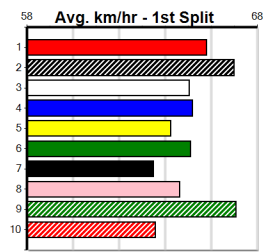

ON-SITE ENGINEERING

Distance: 410m, Race Type: Grade 5, Total Prizemoney: $2,925
1st: $1,950, 2nd: $600, 3rd: $300, 4th: $75

MAJOR MIKE (4) was handily placed here two runs back and he will find this a lot easier. HIGHWAY (1) has been racing well in SA of late and he is drawn to be on the pace from the outset. BAG OF SNAGS (7) will be strong in the run home.

Watchdog Tips: **4** **1** **7** **8** **Bet:** Box Quinella 1,4,7 ($10 for 333.33%)

1

HIGHWAY [5] **In form, can hold the early lead, danger** **$3.60**

BK Dog Mar-22 Sire: ASTON DEE BEE Dam: TIME NO MONEY Trainer: Aroha Hemingway (Rochester)

Owner(s): D Petersen
Winning Distances: < 300m (0) 300 - 399m (3) 400 - 499m (1) 500 - 599m (0) 600 - 699m (0) > 700m (0)

Winning Weights: 35.1(1) 35.7(1) 36.0(1) 36.6(1)

Run	Pos	Wgt	Dist	Track	Date	Time	BON	Margin	1st/2nd (Time)	PIR	Checked	Comment	WR	Split 1	S/P	Grade
5th (3)	35.3	350	HVL	R6	02-Oct-24	19.95	19.63	4.25L	RAGING COOPER (19.67)	M/1	.	SW	.	6.59	$11.80	5
4th (1)	34.8	410	HOR	R5	05-Oct-24	24.13	23.32	2.75L	WHERE THE FORMAN	M/33	.	SW	.	10.76	$11.20	5
2nd (7)	35.2	425	BEN	R4	16-Oct-24	24.43	24.12	4.25L	AEROPLANE ASTRO (24.14)	M/332	.	.	.	6.72	$10.00	5
3rd (2)	35.8	395	MBR	R11	20-Oct-24	22.95	22.05	13.00	WARIO (22.05)	.	.	.	.	5.08	$23.00	5
2nd (5)	35.7	395	MBR	R11	25-Oct-24	22.64	22.37	0.10L	PIPPA'S HERO (22.63)	.	.	.	.	5.13	$9.00	5
2nd (3)	35.8	395	MBR	R6	22-Nov-24	22.53	22.09	2.25L	STREET BEAST (22.36)	.	.	.	.	5.05	$21.00	5
2nd (1)	35.8	300	MBS	R6	26-Nov-24	16.84	16.71	1.5L	LUST TO BURN (16.73)	.	.	.	.	4.51	$1.65	6
7th (5)	36.2	425	BEN	R4	06-Dec-24	24.47	23.79	6.50L	ARI GOLD (24.03)	M/756	.	.	.	6.63	$40.20	5

Last 3 wins NOT included above

Run	Pos	Wgt	Dist	Track	Date	Time	BON	Margin	1st/2nd (Time)	PIR	Checked	Comment	WR	Split 1	S/P	Grade
1st (2)	36.6	395	MBR	R6	12-May-24	22.74	22.08	0.05L	BRIDGE THE GAP (22.74)	0	.	SAMP	.	5.10	$9.00	6
1st (3)	36.0	390	SHP	R4	16-May-24	22.42	22.11	0.75L	SOLID GROUND (22.46)	M/21	.	.	.	8.53	$9.40	6G
1st (2)	35.7	400	MTG	R12	23-May-24	23.17	23.17	2.25L	WANGLER (23.33)	0	.	.	.	10.82	$1.80	RW

Box History

Bx	1st	2nd	3rd	4th	5th	6th	7th	8th
1	2	1	2					2
2	2	1	1				1	
3	2	3	1	1				1
4			1					1
5		1		1	1	2	1	1
6		4	1					
7		1			1	2		1
8			1		3			

Prize Best Starts Trk/Dts APM: $9595.00, 23.46(3)-21/5/24, 45-4-11-6, 10-0-2-2, 3273