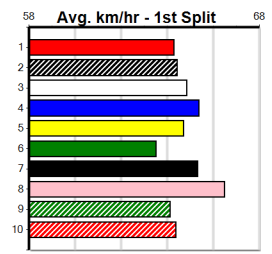

Horsham
10
6:08PM
(VIC time)

RSN GREY AREAS - WEDNESDAY & FRIDAY

Distance: 410m, Race Type: Grade 5, Total Prizemoney: $2,925
1st: $1,950, 2nd: $600, 3rd: $300, 4th: $75

DELL MISTER (1) has the good draw and he is expected to lead for a long way. ASTON DOLLAR (7) is showing some promise, while DASH EXPRESS (4) looks a solid place bet.

Watchdog Tips: **1** **7** **4** **6** **Bet:** **Win 1**

1

DELL MISTER [5] **Drawn to be on the pace from the outset, top hope** **$3.20**
BE Dog Jan-23 **Sire: ASTON RUPEE Dam: FUGACIOUS** **Trainer: Trent Blacker (Mitchell Park)**
Owner(s): V Lenehan
Winning Distances: < 300m (0) 300 - 399m (2) 400 - 499m (1) 500 - 599m (0) 600 - 699m (0) > 700m (0)
Winning Weights: 29.0(2) 29.3(1)

Pl	Box	Dist	Track	Date	Time	BON	Margin	1st/2nd (Time)	PIR	Checked	Comment	WR	Split 1	S/P	Grade
4th	(7)	28.8	390	WBL	R10	10-Oct-24	22.65	21.87	3.00L PAW WHITLEY (22.44)	M/44	.	.	8.77	$17.20	X67F
4th	(4)	28.8	390	WBL	R9	17-Oct-24	22.71	21.72	3.00L LENA RHODE (22.51)	M/54	.	.	8.82	$3.90	7
1st	(1)	29.3	390	BAL	R9	21-Oct-24	22.94	22.03	2.50L PEGASUS BALE (23.10)	M/11	.	.	8.64	$1.50	T3-7
2nd	(8)	29.2	390	BAL	R3	11-Nov-24	22.85	22.11	2.50L KISS ME RUBY (22.68)	S/22	.	.	8.61	$2.00	T3-6
1st	(7)	29.0	390	BAL	R4	14-Nov-24	22.36	22.16	1.00L BLAZING RIOT (22.41)	Q/11	.	.	8.36	$4.10	T3-6
6th	(1)	29.2	390	BAL	R2	18-Nov-24	23.13	22.32	11.00 ODYSSEUS BALE (22.41)	M/54	.	VO	8.65	$1.70	T3-RW
5th	(3)	29.2	400	GEL	R11	30-Nov-24	22.83	22.48	3.00L WATERLOO BOY (22.62)	M/34	.	SW	8.63	$19.10	5
5th	(3)	29.0	390	WBL	R13	04-Dec-24	22.54	22.03	7.50L CRUISIN' CHERRY (22.03)	M/55	.	.	8.83	$6.80	5

Last 3 wins NOT included above

Pl	Box	Dist	Track	Date	Time	BON	Margin	1st/2nd (Time)	PIR	Checked	Comment	WR	Split 1	S/P	Grade
1st	(7)	29.0	410	HOR	R2	15-Sep-24	23.66	23.03	4.50L GRANDIOSE (23.97)	Q/11	.	.	10.35	$1.90	M

Box History

Box	1st	2nd	3rd	4th	5th	6th	7th	8th
1	1							
2		1						
3					1			
4			2	1				
5								
6								
7	2			1				
8		1						

Prize Best Starts Trk/Dts APM
$5130.00
23.63(2)-10/9/24
13-3-2-2
3-1-1-0
3836