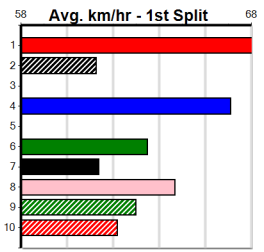

Horsham

1

3:06PM

(VIC time)

CRYMELON KENNELS

Distance: 410m, Race Type: Maiden, Total Prizemoney: $2,535
1st: $1,680, 2nd: $520, 3rd: $260, 4th: $75

PAW LINDEN (4) was narrowly beaten when placed on debut at Warrnambool and he can go one better today. THUNDERSTONE (1) showed early speed when placed here on debut and he will be better for the run. PANADERO RUBY (5) has been solid in early betting

Watchdog Tips: **4** **1** **5** **10** **Bet:** Box Quinella 1,4,5 ($10 for 333.33%)

Form Box	Wgt	Dist	Track	Date	Time	BON	Margin	1st/2nd (Time)	PIR	Checked	Comment	WR	Split 1	S/P	Grade	
1	THUNDERSTONE (NSW)[M] Showned early speed on debut, main danger $1.50															
	BK	Dog	Feb-23		Sire: ALLEN DEED		Dam: ELANDA BALE		Trainer: Daniel Gibbons (Avalon)							
	Owner(s): F Herbert															
	Winning Distances: < 300m (0) 300 - 399m (0) 400 - 499m (0) 500 - 599m (0) 600 - 699m (0) > 700m (0)															
	Winning Weights:															
	2nd (6)	30.8	410	HOR	R1	03-Dec-24	23.53	23.06	6.00L DESIRED (23.11)	Q/12				10.27	$3.80	M
	Last 3 wins NOT included above															
	Box History															
	Bx	1st	2nd	3rd	4th	5th	6th	7th	8th							
	1															
2																
3																
4																
5																
6		1														
7																
8																
Prize Best										$520.00						
Starts										23.53(6)-3/12/24						
Trk/Dts										1-0-1-0						
APM										1-0-1-0						
APM										520						
2	BLAZING GEORGIE [M] Every chance last time, likely to find bother $51.00															
	BK	Dog	Nov-22		Sire: SHIMA SHINE		Dam: WHITE AMBUSH		Trainer: Wayne Hooke (Wellsford)							
	Owner(s): J Hooke															
	Winning Distances: < 300m (0) 300 - 399m (0) 400 - 499m (0) 500 - 599m (0) 600 - 699m (0) > 700m (0)															
	Winning Weights:															
	4th (6)	35.0	390	SHP	R1	11-Nov-24	22.92	21.77	6.00L MARIONVALE KEV (22.53)	S/73				8.92	$11.60	M
	8th (7)	34.6	390	WBL	R2	14-Nov-24	23.63	22.00	20.00 SHAKE THE DUST (22.27)	S/78				9.29	$16.90	MH
	7th (4)	34.9	425	BEN	R1	20-Nov-24	25.33	24.19	13.00 CHRISTA'S GIRL (24.49)	S/888				6.99	$4.20	M
	5th (1)	34.7	410	HOR	R1	26-Nov-24	24.20	22.97	7.00L FLYING TULLY (23.72)	M/86				10.93	$8.40	M
	3rd (2)	34.6	410	HOR	R2	03-Dec-24	24.20	23.06	4.25L TOP FLIGHT (23.91)	S/42				10.83	$40.40	M
Last 3 wins NOT included above																
Box History																
Bx	1st	2nd	3rd	4th	5th	6th	7th	8th								
1																
2			1													
3																
4														1		
5																
6					1											
7															1	
8																
Prize Best										$335.00						
Starts										24.20(1)-26/11/24						
Trk/Dts										5-0-0-1						
APM										2-0-0-1						
APM										335						
3	FLYING NARDO [M] *** SCRATCHED *** $6.50															
	BK	Bitch	Nov-22		Sire: BERNARDO		Dam: HUSKY FLYER		Trainer: Rodney Clark (Echuca Village)							
	Owner(s): ECHUCA SUNSHINE (SYN), R Clark, M Lord, K Tung, M Tung, B Lord															
	Winning Distances: < 300m (0) 300 - 399m (0) 400 - 499m (0) 500 - 599m (0) 600 - 699m (0) > 700m (0)															
	Winning Weights:															
	Last 3 wins NOT included above															
	Box History															
	Bx	1st	2nd	3rd	4th	5th	6th	7th	8th							
	1															
	2															
3																
4																
5																
6																
7																
8																
Prize Best										$0						
Starts										FSH						
Trk/Dts										0-0-0-0						
APM										0-0-0-0						
APM										0						
4	PAW LINDEN (NSW)[M] Narrowly beaten on debut, hard to hold out $5.00