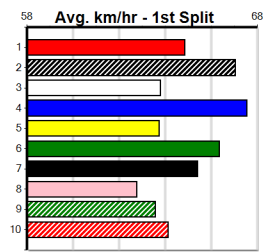

WATTS PRICE ACCOUNTANTS

Distance: 410m, Race Type: Mixed 4/5, Total Prizemoney: $3,360
1st: $2,250, 2nd: $690, 3rd: $345, 4th: $75

JETSTREAM ICON (4) has recorded some stunning wins in recent weeks and he will be carving out time on the arm. PAW MANNY (8) owns a smart 23.30 PB here and he can work into the mix mid race. CRACKERJACK TONK (7) is unbeaten here.

Watchdog Tips: 4 8 7 6 **Bet:** Win 4

1

LALA TURBO [4] **Honest type but gets back early on, place best** **$9.00**

BK Dog **May-21** Sire: **KC AND ALL** Dam: **LALA SHIM** Trainer: **Catherine Roberts (Terang)**

Owner(s): **C Roberts**

Winning Distances: **< 300m (0) 300 - 399m (1) 400 - 499m (11) 500 - 599m (1) 600 - 699m (0) > 700m (0)**

Winning Weights: **36.0(1) 36.2(2) 36.3(1) 36.5(1) 36.6(1) 36.7(1) 36.9(2) 37.0(1) 37.2(1) 37.4(1) 37.6(1)**

2nd	3rd	4th	5th	6th	7th	8th	9th	10th	11th	12th	13th	14th	15th	16th	17th	18th	19th	20th			
2nd (2)	36.2	390	BAL	R12	21-Aug-24	22.64	22.10	6.00L	SPRING AMMO (22.25)	M/62	.	.	.	.	.	.	.	.	8.69	$3.50	5
2nd (2)	36.5	390	WBL	R7	05-Sep-24	22.33	22.00	0.50L	MYOLA NICK (22.31)	M/54	.	.	.	.	.	.	.	.	8.75	$10.50	X45
5th (2)	36.7	400	MTG	R8	15-Sep-24	23.45	22.85	3.00L	GYPHY CHICK (23.23)	.	.	.	.	.	.	.	.	.	11.00	$3.00	5
2nd (8)	36.8	410	HOR	R5	24-Sep-24	23.52	22.93	6.00L	TASTE OF HELL (23.11)	M/44	.	.	.	.	.	.	.	.	10.40	$7.40	X45
3rd (7)	37.0	450	WBL	R6	03-Oct-24	25.48	25.02	1.00L	GENESIS BALE (25.42)	M/643	.	.	.	.	.	.	.	.	6.75	$37.90	5
5th (3)	37.2	400	MTG	R7	06-Oct-24	23.84	22.83	2.50L	DEVILISH CHILD (23.65)	.	.	.	.	.	.	.	.	.	11.45	$1.80	5
8th (3)	36.6	410	HOR	R6	09-Nov-24	24.03	22.98	15.00	CORTEZ BALE (22.98)	S/88	.	.	.	.	.	.	.	.	10.96	$29.80	4
6th (2)	37.3	400	MTG	R8	01-Dec-24	24.49	23.06	18.00	ZIPPING SHAKIRA (23.27)	.	.	.	.	.	.	.	.	.	11.88	$6.00	X45

Last 3 wins NOT included above

1st (7)	36.5	450	WBL	R7	28-Mar-24	25.45	25.25	0.25L	CRACKERJACK ROB (25.46)	M/433	.	.	.	.	.	.	.	.	6.66	$14.10	5
1st (3)	36.2	410	HOR	R4	11-Jun-24	24.06	23.42	2.00L	BUN UNDERCURRENT	M/33	.	.	.	.	.	.	.	.	10.81	$8.50	5
1st (1)	36.2	390	WBL	R3	15-Aug-24	22.12	21.75	3.25L	MATTY BOY (22.34)	M/52	.	.	.	.	.	.	.	.	8.79	$4.10	5

Box History

Bx	1st	2nd	3rd	4th	5th	6th	7th	8th
1	3	2	3	3	2	1	3	
2	2	2	1	2	2	1		
3	2	3						
4	1	1	1	1				1
5	1		1	2	1			1
6	2	2	1		1	2		
7	3	1	1	2	1	3	3	1
8		1		3				2

Prize Best Starts Trk/Dts APM: $28605.00, 23.40(1)-1/4/23, 77-13-12-8, 11-2-3-2, 5531