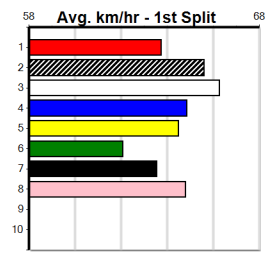

Horsham
12
6:49PM
(VIC time)

SPORTSBET GREEN TICKS VETERANS (200+)

Distance: 410m, Race Type: S/E Veteran, Total Prizemoney: $2,925
1st: $1,950, 2nd: $600, 3rd: $300, 4th: $75

BLACK COMPASS (3) has a good record here and he appears to have a fair bit on these class wise. STROMBOLI (1) has been luckless since his Sale win and he is drawn to make amends.
CHEAP CHARLIE (7) has claims

Watchdog Tips: **3** **1** **7** **6** **Bet:** **Win 3**

1

STROMBOLI [5] **No luck in his past two, gun draw, main danger** **$4.60**
BK Dog Jun-20 Sire: ASTON DEE BEE Dam: SOMERTON MAY
Owner(s): Ghost Syndicate (SYN), L Cardillo, G Roberts, B Markovic
Trainer: Dallan Klemke (Lara)
Winning Distances: < 300m (0) 300 - 399m (1) 400 - 499m (15) 500 - 599m (2) 600 - 699m (0) > 700m (0)
Winning Weights: 32.1(1) 32.2(1) 32.9(1) 33.0(1) 33.1(1) 33.8(3) 34.0(1) 34.1(1) 34.2(1) 34.3(1) 34.4(1) 34.5(1) 34.6(4)

1st	2nd	3rd	4th	5th	6th	7th	8th
1st (5) 34.6 390 BAL R9 01-Sep-24	22.61	22.35	0.75L ZAP (22.65)	Q/22	.	.	8.57 $2.30 T3-5
2nd (2) 34.0 410 HOR R12 15-Sep-24	23.64	23.03	3.5L FABIO GIBLET (23.40)	M/22	.	.	10.28 $4.70 5
3rd (1) 34.2 400 GEL R4 20-Sep-24	23.15	22.35	3.00L DESMONDE (22.96)	Q/44	.	.	8.72 $2.10 VET
8th (5) 34.0 410 HOR R7 01-Oct-24	23.69	22.85	9.50L ZIPPING POITIER (23.03)	S/66	.	.	10.56 $14.50 X45
8th (2) 34.2 435 SLE R10 06-Oct-24	24.91	24.16	8.50L BLACK DREAM (24.34)	M/688	.	.	5.37 $34.30 X45
1st (7) 33.8 435 SLE R12 13-Oct-24	24.75	24.07	2.00L AYLA ROSE (24.88)	M/762	.	.	5.50 $24.20 5
4th (1) 33.6 425 BEN R10 25-Oct-24	24.31	23.88	3.5L RIPPER RILEY (24.07)	Q/354	.	.	6.57 $4.20 5
6th (8) 33.9 410 HOR R10 03-Dec-24	23.67	23.06	9.00L QILIN BALE (23.06)	M/55	.	.	10.46 $20.40 X45

Last 3 wins NOT included above

1st (1) 34.0 500 BEN R8 23-Feb-24	28.21	28.21	1.25L DESCRIPTION (28.28)	M/222	.	.	6.55 $4.00 5
1st (5) 34.2 525 MEA R11 16-Mar-24	30.26	29.65	1.00L OREGON FAVORS (30.32)	M/1111	.	SW	5.12 $6.00 5
1st (3) 34.1 425 BEN R5 12-Jul-24	24.11	23.86	0.75L DEADLY CLASS (24.16)	M/111	.	.	6.62 $4.90 VET

Box History

Bx	1st	2nd	3rd	4th	5th	6th	7th	8th
1	5	2	2	1	2	2		
2	1	1	1	1	1	1	2	2
3	4				1	1	1	
4		1	2	1	3			2
5	2	2	1				1	1
6			1		1	1	2	
7	2	3					1	1
8	4						3	3

Prize Best Starts Trk/Dts APM
$74793.13
23.64(2)-15/9/24
72-18-9-7
4-0-1-0
7190