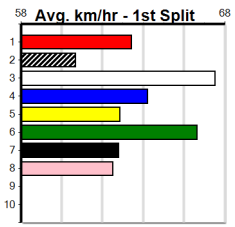

VIATEK (1-3 WINS)

Distance: 460m, Race Type: Restricted Win, Total Prizemoney: $2,925
1st: $1,950, 2nd: $600, 3rd: $300, 4th: $75

9

9:45PM

(VIC time)

OVERLAND BOY (3) was a scorching last start Warrnambool winner after solid efforts in his first 2 starts and he looks awful hard to beat here. HARVINGTON (4) showed good speed in his solid Meadows win 2 back and looks like the clear danger.

Watchdog Tips: **3** **4** **6** **1** **Bet:** Trifecta 3/4,6/1,2,4,6 ($10 - 166.67%)