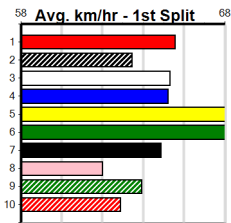

BARN BAR FUNCTION ROOM

Distance: 400m, Race Type: Mixed 6/7, Total Prizemoney: $2,925
1st: $1,950, 2nd: $600, 3rd: $300, 4th: $75

4

7:49PM

(VIC time)

IGNITE (6) burned early in his fast debut win here last week and he may prove hard to beat again in this. BULL DURHAM (6) was only slightly slower to the first peg last week and he could be the main danger here.

Watchdog Tips: **6** **5** **7** **4** **Bet:** **Box Quinella 5,6,7 ($10 for 333.33%)**