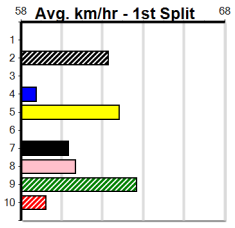

SPORTSBET NOBODY DOES IT EASIER

Distance: 400m, Race Type: Maiden, Total Prizemoney: $2,535
1st: $1,680, 2nd: $520, 3rd: $260, 4th: $75

1
6:43PM
(VIC time)

HERE COMES FOXY (1) is out of a dam who has produced numerous Group 1 runners and she could be the one to beat on debut here. TRENDY MOVER (8) ran a smart debut placing here 2 starts back and she could be right in the finish again.

Watchdog Tips: **1** **8** **6** **7** **Bet:** **Box Quinella 1,8,9 ($10 for 333.33%)**

Form	Box	Weight	Dist	Track	Date	Time	BON	Margin	1st/2nd (Time)	PIR	Checked	Comment	W/R	Split 1	S/P	Grade
1					HERE COMES FOXY [M]											
F	B				Mar-23	ASTON RUPEE										
Trainer: Des Douch (Maffra) BRUEGHELINO $2.40																
Owner(s): P Richards																
Dam has produced numerous Group 1 runners.																
<table border="1"> <thead> <tr><th colspan="8">Winning Boxes</th></tr> <tr><th>1</th><th>2</th><th>3</th><th>4</th><th>5</th><th>6</th><th>7</th><th>8</th></tr> </thead> <tbody> <tr><td>Prize</td><td></td><td></td><td></td><td></td><td></td><td></td><td></td></tr> <tr><td>Best</td><td></td><td></td><td></td><td></td><td></td><td></td><td></td></tr> <tr><td>Starts</td><td></td><td></td><td></td><td></td><td></td><td></td><td></td></tr> <tr><td>Trk/Dst</td><td></td><td></td><td></td><td></td><td></td><td></td><td></td></tr> <tr><td>APM</td><td></td><td></td><td></td><td></td><td></td><td></td><td></td></tr> </tbody> </table>																
2					LILLY LOUD MOUTH [M]											
BK	B				Mar-23	HOOKED ON SCOTCH										
Trainer: Ian Brown (Loch) IT'S NOT FUN $6.50																
Owner(s): I Brown																
Too slow early in moderate debut, maybe later.																
<table border="1"> <thead> <tr><th colspan="8">Winning Boxes</th></tr> <tr><th>1</th><th>2</th><th>3</th><th>4</th><th>5</th><th>6</th><th>7</th><th>8</th></tr> </thead> <tbody> <tr><td>Prize</td><td></td><td></td><td></td><td></td><td></td><td></td><td></td></tr> <tr><td>Best</td><td></td><td></td><td></td><td></td><td></td><td></td><td></td></tr> <tr><td>Starts</td><td></td><td></td><td></td><td></td><td></td><td></td><td></td></tr> <tr><td>Trk/Dst</td><td></td><td></td><td></td><td></td><td></td><td></td><td></td></tr> <tr><td>APM</td><td></td><td></td><td></td><td></td><td></td><td></td><td></td></tr> </tbody> </table>																
3					AURORA SKY FORCE [M]											
RF	B				Oct-22	FERAL FRANKY										
Trainer: Geoffrey Jolly (Pakenham) MEPUNGA HOLLY $16.00																
Owner(s): G Jolly																
Handy early when fell on debut, watch betting.																
<table border="1"> <thead> <tr><th colspan="8">Winning Boxes</th></tr> <tr><th>1</th><th>2</th><th>3</th><th>4</th><th>5</th><th>6</th><th>7</th><th>8</th></tr> </thead> <tbody> <tr><td>Prize</td><td></td><td></td><td></td><td></td><td></td><td></td><td></td></tr> <tr><td>Best</td><td></td><td></td><td></td><td></td><td></td><td></td><td></td></tr> <tr><td>Starts</td><td></td><td></td><td></td><td></td><td></td><td></td><td></td></tr> <tr><td>Trk/Dst</td><td></td><td></td><td></td><td></td><td></td><td></td><td></td></tr> <tr><td>APM</td><td></td><td></td><td></td><td></td><td></td><td></td><td></td></tr> </tbody> </table>																
4					SALLY CAN WAIT [M]											
BK	B				May-23	KURO KISMET										
Trainer: Matthew Clark (Briagolong) RIVIERA CRUZ $6.50																
Owner(s): M Clark																
Tough draw, too slow early in debut, tough ask.																
<table border="1"> <thead> <tr><th colspan="8">Winning Boxes</th></tr> <tr><th>1</th><th>2</th><th>3</th><th>4</th><th>5</th><th>6</th><th>7</th><th>8</th></tr> </thead> <tbody> <tr><td>Prize</td><td></td><td></td><td></td><td></td><td></td><td></td><td></td></tr> <tr><td>Best</td><td></td><td></td><td></td><td></td><td></td><td></td><td></td></tr> <tr><td>Starts</td><td></td><td></td><td></td><td></td><td></td><td></td><td></td></tr> <tr><td>Trk/Dst</td><td></td><td></td><td></td><td></td><td></td><td></td><td></td></tr> <tr><td>APM</td><td></td><td></td><td></td><td></td><td></td><td></td><td></td></tr> </tbody> </table>																
5					LET'S PLAY BALL [M]											
DKBD	D				Feb-23	BERNARDO										
Trainer: Tony Tufo (Labertouche) SMOKIN' CINDY $99.00																
Owner(s): T Tufo																
*** SCRATCHED ***																
<table border="1"> <thead> <tr><th colspan="8">Winning Boxes</th></tr> <tr><th>1</th><th>2</th><th>3</th><th>4</th><th>5</th><th>6</th><th>7</th><th>8</th></tr> </thead> <tbody> <tr><td>Prize</td><td></td><td></td><td></td><td></td><td></td><td></td><td></td></tr> <tr><td>Best</td><td></td><td></td><td></td><td></td><td></td><td></td><td></td></tr> <tr><td>Starts</td><td></td><td></td><td></td><td></td><td></td><td></td><td></td></tr> <tr><td>Trk/Dst</td><td></td><td></td><td></td><td></td><td></td><td></td><td></td></tr> <tr><td>APM</td><td></td><td></td><td></td><td></td><td></td><td></td><td></td></tr> </tbody> </table>																
6					SMOOTH TIGER [M]