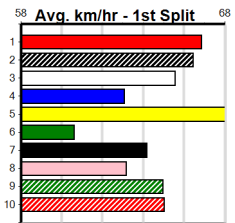

PHOTO MAN AT STUD

Distance: 400m, Race Type: Grade 5, Total Prizemoney: $2,925
1st: $1,950, 2nd: $600, 3rd: $300, 4th: $75

5

8:13PM

(VIC time)

RYDER'S MAGIC (1) is drawn to race close to the speed from the outset in this and he may prove a bit too powerful in the run home. HEAVY METAL (3) can explode soon after box rise and he could make his presence felt here.

Watchdog Tips:

1

3

4

5

Bet:

Win 1