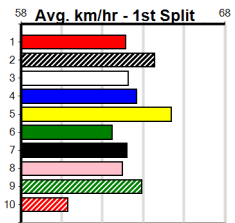

G'DAY CHEF CATERERS

Distance: 400m, Race Type: Grade 7, Total Prizemoney: $2,925
1st: $1,950, 2nd: $600, 3rd: $300, 4th: $75

3

7:29PM

(VIC time)

MAYFAIR JILL (8) has been racing well in tougher races in her last few starts and she looks like the one to beat in this. TRICKLE (2) was a smart last start winner here and he could be the main danger with a clean getaway here.

Watchdog Tips:

8

2

6

4

Bet:

Trifecta 2,8/2,6,8/2,3,4,6,8 ($10 - 83.33%)