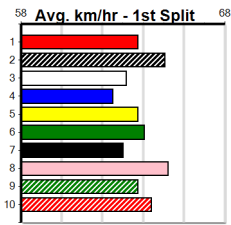

SPORTSBET MAKE IT A MULTI

Distance: 400m, Race Type: Grade 5, Total Prizemoney: $2,925
1st: $1,950, 2nd: $600, 3rd: $300, 4th: $75

Watchdog Tips: **8** **2** **7** **1** **Bet:** **Box Quinella 2,7,8 ($10 for 333.33%)**

PANAMA STORM (8) can explode soon after box rise in his races and he could find the arm early and prove hard to catch in this. LORD PANAMA (2) has flown early in his solid efforts in his last 2 this course and he can challenge here.