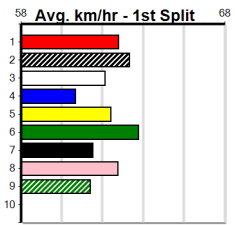

BENDIGO ADVERTISER

Distance: 425m, Race Type: Tier 3 - Grade 6, Total Prizemoney: $1,530
1st: $1,000, 2nd: $320, 3rd: $160, 4th: $50

3

2:24PM

(VIC time)

HELLO COOPER (1) has been placed in two of his past three and he is drawn to make every post a winner. WONDERFUL GIRL (8) is better than her past few runs and she will get plenty of room early on. SHOWGIRL KARA (5) can run a cheeky race

Watchdog Tips: 1 8 5 2 Bet: Win 1