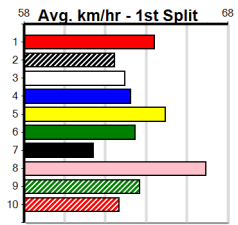

Distance: 425m, Race Type: Grade 5 T3, Total Prizemoney: $1,530
1st: $1,000, 2nd: $320, 3rd: $160, 4th: $50

4

2:42PM

(VIC time)

PERFECT LIAM (2) was a strong 24.37 winner here last time and he just needs a little room early on. SANDY'S LARA (6) has a solid record here and she can work into the mix in the middle stages. URANA FERNANDO (7) can run a cheeky race

Watchdog Tips:

2 6 7 1

Bet:

Win 2

Main table containing race details for 10 races. Each race entry includes horse name, trainer, jockey, odds, and prize money. Includes sub-sections for 'Winning Boxes' and 'BET' indicators.