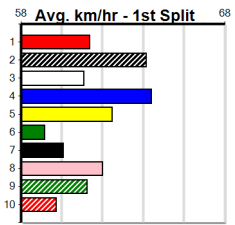

Bendigo

HANRAHAN PLUMBING

Distance: 425m, Race Type: Tier 3 - Maiden, Total Prizemoney: \$1,530

1st: \$1,000, 2nd: \$320, 3rd: \$160, 4th: \$50

9

4:20PM

(VIC time)

ORA BANDA GOLD (7) has recorded some handy placings at Shepparton of late and he gets his chance to break through. CIRCLE WORK (5) showed improvement last time and he can work into the mix mid race. ASTON HOOKED (2) has claims

AVARD CIVIL (0-1 WIN)

Distance: 425m, Race Type: Tier 3 - Restricted Win, Total Prizemoney: \$1,530
1st: \$1,000, 2nd: \$320, 3rd: \$160, 4th: \$50

ROCKLANDS IMPALA (2) showed her true talent with a handy 22.90 Geelong win and she should prove hard to reel in again. LIZARD COUNTRY (1) has been solidly placed in his past three and he is drawn to get the breaks. BULLSEYE BOB (6) has claims