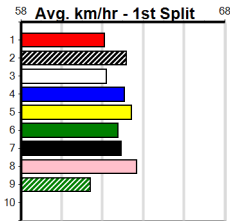

Bendigo

SPORTSBET NOBODY DOES IT EASIER

Distance: 425m, Race Type: Tier 3 - Grade 6, Total Prizemoney: $1,530
1st: $1,000, 2nd: $320, 3rd: $160, 4th: $50

2

2:03PM

(VIC time)

MORAINE DEMON (3) was never headed in his handy 24.44 win here and he should prove hard to reel in again. KRAKEN TILLY (2) has raced well here to date and she should be in the firing line throughout. PAW JANELLE (1) is an improving type

Watchdog Tips:

3

2

1

4

Bet:

Box Quinella 1,2,3 ($10 for 333.33%)

Form Box Weight Dist Track Date Time BON Margin 1st/2nd (Time) PIR Checked Comment W/R Split 1 S/P Grade

1 PAW JANELLE (NSW)[6] Recorded her PB here from this draw, threat
FBD B Jul-22 FERNANDO BALE DYNIA KELLY $3.40
3rd (4) 25.9 400 GEL R10 12-Nov-24 23.36 22.54 6.50ZERO MONSTER (22.93) M/74 . . . . 8.80 $9.00 7
5th (6) 26.0 425 BEN R3 20-Nov-24 24.63 24.19 5.50WINE LOVER (24.26) M/776 . . . . 6.91 $6.90 7
5th (8) 25.8 400 GEL R10 26-Nov-24 23.15 22.58 8.50LMY BOY PARKER (22.58) S/76 . . . . 8.71 $12.40 7
1st (6) 25.9 425 BEN R3 04-Dec-24 24.43 24.18 1.75LBONE SHAKER (24.54) M/554 . . . . 6.79 $9.50 7
Owner(s): R Weightman

Winning Boxes
1 2 3 4 5 6 7 8
1 1
Prize Best $3,000.00
Starts 22-2-2-1
Trk/Dst 4-1-1-0
APM $2182

2 KRAKEN TILLY [6] Won two of four here, inside draw suits, danger
BK B Dec-21 RAW ABILITY KRAKEN BAM BAM $4.80
2nd (7) 31.1 450 SHP R7 14-Nov-24 25.82 25.54 2.00LASTON SEAN (25.68) M/322 . . . . 6.92 $2.70 6G
4th (3) 31.2 450 SHP R8 21-Nov-24 26.13 25.58 5.00LAUDITION (25.78) M/554 . . . . 6.96 $3.80 T3-RW
2nd (7) 31.2 450 SHP R9 25-Nov-24 25.86 24.93 1.75LDARRA SAPPHIRE (25.74) M/422 . . . . 6.79 $29.10 X67
2nd (5) 30.9 450 SHP R5 05-Dec-24 25.98 25.51 6.00LDRDROP OF INK (25.57) M/422 . . . . 6.84 $4.90 T3-6
Owner(s): EYLES (SYN), K Eyles, H Eyles, D Eyles

Winning Boxes
1 2 3 4 5 6 7 8
2
Prize Best $5,550.00
Starts 22-2-6-4
Trk/Dst 4-2-0-0
APM $3309

3 MORAINE DEMON [6] Never headed two runs back, hard to reel in
BK D Jan-23 HOOKED ON SCOTCH MORAINE IZZY $4.00
1st (8) 33.2 425 BEN R1 29-Oct-24 24.38 24.05 5.00REDBACK EXPRESS (24.72) M/111 . . . . 6.71 $2.60 M
6th (5) 33.6 390 BAL R11 18-Nov-24 22.99 22.32 9.00PAW EVA (22.36) M/66 . . . . 8.73 $19.80 T3-7
1st (1) 33.6 425 BEN R10 27-Nov-24 24.44 24.03 1.00LINSANE (24.49) Q/111 . . . . 6.67 $3.40 T3-7
4th (2) 34.2 425 BEN R2 06-Dec-24 25.04 23.79 15.00LSPEDDY EASY (24.05) M/444 . . . . 6.65 $40.10 X67
Owner(s): MORAINE (SYN), G Judd, S Judd

Winning Boxes
1 2 3 4 5 6 7 8
1
Prize Best $3,085.00
Starts 12-2-3-0
Trk/Dst 6-2-2-0
APM $2609

4 SAM'S UNIVERSE [6] Prefer out wide but has good muster, keep safe
BD D Mar-22 RAW ABILITY UP THE AMOUNT $7.50
4th (8) 31.5 450 SHP R10 31-Oct-24 25.80 25.48 4.75LGOSSIP GIRL (25.48) M/444 . . . . 6.83 $6.40 T3-RW
2nd (1) 31.7 450 SHP R7 07-Nov-24 25.79 25.42 2.00LWHIPSTICK SERENA (25.66) M/233 . . . . 6.81 $3.50 T3-6
7th (6) 31.4 450 BAL R10 13-Nov-24 26.29 25.03 12.00LUP HILL SHILOH (25.47) S/888 . . . . 7.06 $33.20 X67
7th (2) 31.3 515 SAP R10 18-Nov-24 31.14 29.43 17.00LREIKO DUSTY (30.01) M/8877 . . V14 . 5.41 $17.70 6G
Owner(s): Greysynd Racing (SYN), W Owen, J Chilcott, A Long

Winning Boxes
1 2 3 4 5 6 7 8
1
Prize Best $10,245.00
Starts 39-2-6-10
Trk/Dst 5-0-1-4
APM $3934