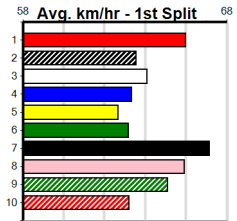

MADE SOLUTIONS ELECTRICAL AND DAT

Distance: 425m, Race Type: Grade 5 T3, Total Prizemoney: $1,530
1st: $1,000, 2nd: $320, 3rd: $160, 4th: $50

BLIMEY TEDDY (7) has been placed in three of five here and he will appreciate the drop in class.
BIG SOLOMONA (4) can come out running and he'll run a cheeky race, while PEACHES (5) has
been placed in four of six here and she has a good turn of foot

Watchdog Tips:

7

4

5

1

Bet:

Win 7

Main table containing race details for horses 1 through 9, including names, trainers, race times, and winning boxes.