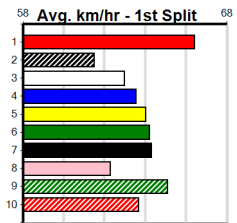

Bendigo

DREAMCHASERS - TICKETS ON SALE NO

Distance: 425m, Race Type: Grade 5 T3, Total Prizemoney: \$1,530
1st: \$1,000, 2nd: \$320, 3rd: \$160, 4th: \$50

5

2:59PM

(VIC time)

TESS CABANG (1) was never headed here two runs back and she is drawn to repeat the dose.
STAR'S HOPE (6) will appreciate the drop in class and she just needs a clear crack in the middle stages. FORGOTTEN TIME (7) has early speed.