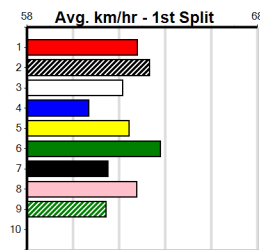

BENDIGO ADVERTISER

Distance: 425m, Race Type: Tier 3 - Grade 6, Total Prizemoney: $1,530
1st: $1,000, 2nd: $320, 3rd: $160, 4th: $50

HELLO COOPER (1) has been placed in two of his past three and he is drawn to make every post a winner. WONDERFUL GIRL (8) is better than her past few runs and she will get plenty of room early on. SHOWGIRL KARA (5) can run a cheeky race

Watchdog Tips: 1 8 5 2 Bet: Win 1

HELLO COOPER [6] Drawn to hold the early lead, hard to reel in $3.40
Owner(s): J Hooke
Winning Distances: < 300m (0) 300 - 399m (0) 400 - 499m (2) 500 - 599m (0) 600 - 699m (0) > 700m (0)
Box History table and Prize Best Starts table included.

CRAIG KEEPING (NSW)[6] Gave a great sight last time out, must respect $4.80
Owner(s): T Boehmke
Winning Distances: < 300m (0) 300 - 399m (0) 400 - 499m (2) 500 - 599m (0) 600 - 699m (0) > 700m (0)
Box History table and Prize Best Starts table included.

AUSSIE FLAME [6] Down on confidence but has talent, place $6.00
Owner(s): HERE WE GO (SYN), C Jackson, H Taylor
Winning Distances: < 300m (0) 300 - 399m (1) 400 - 499m (1) 500 - 599m (0) 600 - 699m (0) > 700m (0)
Box History table and Prize Best Starts table included.

MARRYING [6] Poor strike rate, not racing well enough, no $21.00
Owner(s): K Ashton
Winning Distances: < 300m (0) 300 - 399m (0) 400 - 499m (2) 500 - 599m (0) 600 - 699m (0) > 700m (0)
Box History table and Prize Best Starts table included.

SHOWGIRL KARA (NSW)[6] Better than form, can ping the lids, threat $9.00
Owner(s): D Shovan
Winning Distances: < 300m (0) 300 - 399m (1) 400 - 499m (1) 500 - 599m (0) 600 - 699m (0) > 700m (0)
Box History table and Prize Best Starts table included.