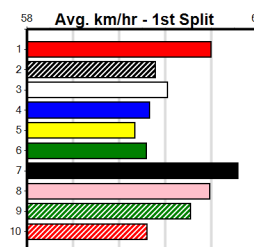

MADE SOLUTIONS ELECTRICAL AND DATA

Distance: 425m, Race Type: Grade 5 T3, Total Prizemoney: $1,530
1st: $1,000, 2nd: $320, 3rd: $160, 4th: $50

BLIMEY TEDDY (7) has been placed in three of five here and he will appreciate the drop in class.
BIG SOLOMONA (4) can come out running and he'll run a cheeky race, while PEACHES (5) has
been placed in four of six here and she has a good turn of foot

Watchdog Tips: 7 4 5 1 Bet: Win 7

Form Box Wgt Dist Track Date Time BON Margin 1st/2nd (Time) PIR Checked Comment W/R Split 1 S/P Grade

Race 1: PRESS START [5]. Drawn to be prominent throughout, keep safe. $6.00. Trainer: Peter Frost (Heathcote). Owners: SEE THE DREAM (SYN), S Buccilli, B Buccilli. Includes box history and prize details.

Race 2: ZAP [5]. Needs to lead, flat patch mid race, place. $4.60. Trainer: Alfred De Battista (Sedgwick). Owners: A De Battista. Includes box history and prize details.

Race 3: HARRY ZOOM [5]. Steady record here, can miss the kick, tested. $10.00. Trainer: Desmond Dooley (Harcourt). Owners: D Dooley. Includes box history and prize details.

Race 4: BIG SOLOMONA [5]. Can come out running, big danger if crosses. $7.50. Trainer: Darren Fisher (Lara). Owners: FISHOUNDS (SYN), D Fisher, S Fisher. Includes box history and prize details.

Race 5: PEACHES [5]. Good record here, gets a cart across, can threaten. $4.80. Trainer: Dallan Klemke (Lara). Owners: D Klemke. Includes box history and prize details.