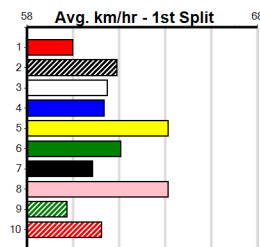

13 RACES TODAY

Distance: 425m, Race Type: Tier 3 - Maiden, Total Prizemoney: $1,530
1st: $1,000, 2nd: $320, 3rd: $160, 4th: $50

AUTUMN ANGEL (4) has been placed in three of her past four and she has the speed to make every post a winner. SUNDOWNER (5) can be hard to follow but he has the talent and he should get a nice cart across. DARRA MICK (2) won't be too far away

Watchdog Tips: 4 5 2 7 Bet: Win 4

Form Box Wgt Dist Track Date Time BON Margin 1st/2nd (Time) PIR Checked Comment W/R Split 1 S/P Grade

CLASSIC CHARM [M] Placed in only one of seven here, prefer to watch $14.00
BK Bitch Sep-21 Sire: RAW ABILITY Dam: MAYFAIR MISS
Owner(s): S Elmes
Trainer: Richard Boehm (Dunolly)
Winning Distances: < 300m (0) 300 - 399m (0) 400 - 499m (0) 500 - 599m (0) 600 - 699m (0) > 700m (0)
Winning Weights:
7th (7) 28.8 425 BEN R2 10-Apr-24 25.65 24.18 15.00 SNOW ROYALE (24.63) M/887 . . SW . 7.08 $19.70 T3-M
8th (8) 27.7 300 HVL R1 29-May-24 17.94 16.76 11.00 CERTAIN MAGIC (17.21) M/7 . . . . 4.41 $13.00 M
8th (5) 28.2 390 SHP R2 20-Jun-24 24.04 22.20 16.00 BOULDER DASH (22.94) M/8 . . . . 9.18 $36.50 M
8th (7) 28.1 425 BEN R1 26-Jun-24 25.81 23.91 20.00 ESPRESSO BABE (24.45) M/888 . . V28 . 7.04 $76.40 T3-M
8th (3) 28.9 390 BAL R1 11-Nov-24 23.64 22.11 11.00 LONG REEF (22.89) M/88 . . . . 9.03 $66.00 T3-M
6th (1) 28.7 390 BAL R2 14-Nov-24 23.59 22.16 12.00 FINAL EPISODE (22.81) M/66 . . . . 9.07 $141.20 T3-M
7th (3) 29.3 390 BAL R9 18-Nov-24 23.83 22.32 17.00 MOBILE LAD (22.70) M/77 . . . . 8.99 $99.00 T3-M
3rd (5) 28.7 425 BEN R1 04-Dec-24 25.29 24.18 1.25L CLASSY WILLOW (25.20) M/777 . . . . 6.90 $42.40 M
Last 3 wins NOT included above
Box History
Bx 1st 2nd 3rd 4th 5th 6th 7th 8th
1 1 1 1 1 1 1 1
2 1 1 1 1 1 1 1
3 1 1 1 1 1 1 1
4 1 1 1 1 1 1 1
5 1 1 1 1 1 1 1
6 1 1 1 1 1 1 1
7 1 1 1 1 1 1 1
8 1 1 1 1 1 1 1
Prize Best $310.00
Starts 24.88(6)-28/2/24
Trk/Dts 14-0-0-1
APM 7-0-0-1 190

DARRA MICK [M] Placed in two of four here, early pace, threat $7.50
BK Dog Dec-21 Sire: AZKABAN Dam: DARRA DAWNNE
Owner(s): A George
Trainer: Jenny Weber (Darraweit Guim)
Winning Distances: < 300m (0) 300 - 399m (0) 400 - 499m (0) 500 - 599m (0) 600 - 699m (0) > 700m (0)
Winning Weights:
7th (1) 35.6 425 BEN R9 24-Mar-24 24.95 23.42 12.00 SUMMER KOBIE (24.13) S/565 . . . . 6.83 $12.70 MH
5th (6) 35.6 425 BEN R1 28-Apr-24 25.21 23.58 14.00 MCIVOR ALFY (24.28) M/685 . . V28 . 6.81 $20.30 M
4th (1) 35.7 390 SHP R5 10-Oct-24 22.96 22.16 7.50L ASTON NETWORK (22.46) M/55 . . . . 8.83 $2.50 M
3rd (3) 35.6 425 BEN R1 16-Oct-24 24.66 24.12 2.75L NORM'S PRINCESS (24.47) M/444 . . . . 6.81 $2.50 M
4th (7) 35.6 450 SHP R3 31-Oct-24 26.75 25.48 6.50L WHERE TO NEXT (26.32) M/245 . . . . 6.80 $4.70 T3-M
2nd (8) 35.6 425 BEN R1 13-Nov-24 24.96 24.27 0.50L THERMAL SMOKE (24.93) M/421 . . . . 6.81 $1.90 T3-M
Last 3 wins NOT included above
Box History
Bx 1st 2nd 3rd 4th 5th 6th 7th 8th
1 1 1 1 1 1 1 1
2 1 1 1 1 1 1 1
3 1 1 1 1 1 1 1
4 1 1 1 1 1 1 1
5 1 1 1 1 1 1 1
6 1 1 1 1 1 1 1
7 1 1 1 1 1 1 1
8 1 1 1 1 1 1 1
Prize Best $580.00
Starts 24.66(3)-16/10/24
Trk/Dts 6-0-1-1
APM 4-0-1-1 528