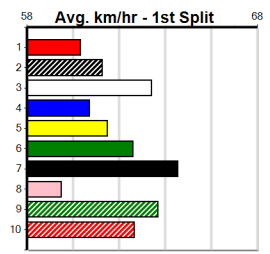

Bendigo
13 (E1)
5:27PM
(VIC time)

BENDIGO RACE 13

Distance: 425m, Race Type: Grade 5 T3, Total Prizemoney: $1,530
1st: $1,000, 2nd: $320, 3rd: $160, 4th: $50

CAWBOURNE GROUP (5) has been racing well in stronger company of late and he just needs a little room early on. SKYE ROCKET (2) loves a rails draw and she should be in the firing line throughout. FIRE WIRE (7) can run a cheeky race

Watchdog Tips: **5** **2** **7** **6** **Bet:** **Win 5**

Form Box Wgt Dist Track Date Time BON Margin 1st/2nd (Time) PIR Checked Comment W/R Split 1 S/P Grade

1 SHE'S ICONIC [5] Well beaten in recent times, prefer others **$10.00**
BK Bitch May-21 Sire: SH AVATAR Dam: LA BAMBA ICON Trainer: Susan Trim (Campbells Forest)

Owner(s): G Nicoll
Winning Distances: < 300m (0) 300 - 399m (0) 400 - 499m (3) 500 - 599m (0) 600 - 699m (0) > 700m (0)
Winning Weights: 28.3(1) 28.6(2)

Box	1st	2nd	3rd	4th	5th	6th	7th	8th
1	3						1	1
2						1		1
3							2	1
4					2	2		
5								1
6						1	1	
7					1			2
8								

Prize Best Starts Trk/Dts APM: $3000.00, 24.26(1)-15/11/23, 20-3-0-0, 17-3-0-0, 60

2 SKYE ROCKET (NSW)[5] Loves a rails draw, good muster, danger **$4.00**
BE Bitch May-21 Sire: BARCIA BALE Dam: LITTLE NANGAR Trainer: Maria Lingard (Kilmore)

Owner(s): M Lingard
Winning Distances: < 300m (0) 300 - 399m (3) 400 - 499m (1) 500 - 599m (0) 600 - 699m (0) > 700m (0)
Winning Weights: 29.3(2) 29.7(1) 30.4(1)

Box	1st	2nd	3rd	4th	5th	6th	7th	8th
1	2	1		1				1
2	2	1			1	1		2
3								1
4				2				
5			1	1		3		
6							1	2
7								2
8				1				1

Prize Best Starts Trk/Dts APM: $7725.00, 24.43(1)-8/3/24, 28-4-2-1, 7-1-0-0, 819

3 HAGIBIS [5] Long time since her last win, prefer others **$9.00**
BK Bitch Apr-20 Sire: FERNANDO BALE Dam: WEST ON JILL Trainer: Kenneth Doidge (Murchison)

Owner(s): K Doidge
Winning Distances: < 300m (0) 300 - 399m (0) 400 - 499m (3) 500 - 599m (0) 600 - 699m (0) > 700m (0)
Winning Weights: 25.8(2) 25.9(1)

Box	1st	2nd	3rd	4th	5th	6th	7th	8th
1	1	5	3	3	5	2	2	
2	1	2	3	2	1	2		
3	3	5	2	2	1	2	2	
4	1	1	1	5	1	2		
5	1	2	2	2	1	2	2	
6	3	5	2	2	1	2		
7	1	5	5	2	1	3	2	
8	1	1	4	2				5

Prize Best Starts Trk/Dts APM: $14470.00, 24.51(1)-15/3/23, 123-3-17-21, 17-1-1-4, 888

4 DR. FOREST [5] Down on confidence, gets back early, risky **$12.00**
BK Dog Jan-20 Sire: WALK HARD Dam: BLUE SURFONIC Trainer: Kevin Quinn (Cundare North)

Owner(s): GOREY SEVEN (SYN), G Malcolm, D Gore, J Couzens, G Kent
Winning Distances: < 300m (0) 300 - 399m (2) 400 - 499m (1) 500 - 599m (0) 600 - 699m (0) > 700m (0)
Winning Weights: 30.2(1) 30.3(1) 30.8(1)

Box	1st	2nd	3rd	4th	5th	6th	7th	8th
1	2	2	2	4	2	3		
2	1	2	3	1	3	1	2	
3	1	2	3	2	2	3		
4					4	3	3	
5	1			2	3	2	4	2
6			3	2	3	4	1	2
7	2		2	1	1	1	2	
8		1	1	1		5	1	1

Prize Best Starts Trk/Dts APM: $9124.38, 24.78(3)-1/3/23, 100-3-7-11, 2-0-0-0, 490

5 CAWBOURNE GROUP (NSW)[5] Drops in class, can cross and lead, looks good **$3.00**
BK Dog Aug-20 Sire: SWIFT FANCY Dam: CAWBOURNE KRISTY Trainer: David Long (Tarnagulla)

Owner(s): All in time (SYN), J D'altorio, R Francis
Winning Distances: < 300m (0) 300 - 399m (3) 400 - 499m (6) 500 - 599m (0) 600 - 699m (0) > 700m (0)
Winning Weights: 33.3(1) 33.6(2) 33.8(2) 33.9(1) 34.2(2) 34.4(1)

Box	1st	2nd	3rd	4th	5th	6th	7th	8th
1	2	2	1	2				
2	2	2	3	3	3	1	1	2
3	1	3	3	1	3	2	2	1
4	1	3			1	2		
5	2		1	3	3	4	2	1
6	1			1	4	3	1	1
7	1	3	3	2	2		1	
8	1		1	2	1			

Prize Best Starts Trk/Dts APM: $18068.57, 24.35(2)-27/12/23, 89-9-13-13, 29-3-6-4, 2484