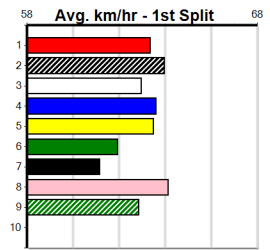

6

7

8

9

10

HIP POCKET BENDIGO (1-2 WINS)

Distance: 500m, Race Type: Tier 3 - Restricted Win, Total Prizemoney: \$1,740
1st: \$1,150, 2nd: \$360, 3rd: \$180, 4th: \$50

BOLD BERT (1) has been placed in four of six here and he is drawn to get every chance. BOLD DAZZLER (2) has been placed in three of his past four and he should follow the red through early on. FAWN DINGO (8) can settle on the speed