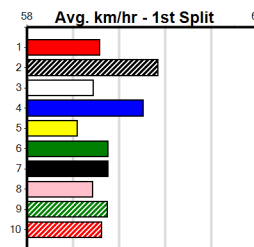

HANRAHAN PLUMBING

Distance: 425m, Race Type: Tier 3 - Maiden, Total Prizemoney: $1,530
1st: $1,000, 2nd: $320, 3rd: $160, 4th: $50

ORA BANDA GOLD (7) has recorded some handy placings at Shepparton of late and he gets his chance to break through. CIRCLE WORK (5) showed improvement last time and he can work into the mix mid race. ASTON HOOKED (2) has claims

Watchdog Tips: 7 5 2 1 **Bet:** Win 7

Form Box	Wgt	Dist	Track	Date	Time	BON	Margin	1st/2nd (Time)	PIR	Checked	Comment	WR	Split 1	S/P	Grade	
1	SHINING GRACE [M] $8.00															
	No luck to date, draw helps, must respect															
	BK Bitch Nov-22 Sire: SHIMA SHINE Dam: WHITE AMBUSH Trainer: Jane Hooke (Wellsford)															
	Owner(s): J Hooke															
	Winning Distances: < 300m (0) 300 - 399m (0) 400 - 499m (0) 500 - 599m (0) 600 - 699m (0) > 700m (0)															
	Winning Weights:															
	6th (8) 31.1 400 GEL R2 08-Nov-24 23.64 22.39 12.00 QUEST FOR SPIRIT (22.84) S/57 . . . . 8.81 $24.30 M															
	5th (6) 31.4 390 WBL R2 14-Nov-24 23.09 22.00 12.00 SHAKE THE DUST (22.27) S/54 . . . . 9.21 $19.60 MH															
	2nd (3) 31.5 425 BEN R2 20-Nov-24 25.06 24.19 0.25L BIG RIG (25.05) S/522 . . . . 6.84 $2.30 M															
	6th (8) 31.1 425 BEN R2 27-Nov-24 24.83 24.03 5.50L LIFE AWAITS (24.46) S/656 . . . W 6.98 $19.00 T3-M															
5th (5) 31.3 390 SHP R1 05-Dec-24 23.22 22.18 3.00L PAW ILLABO (23.01) S/67 . . . . 8.86 $35.30 T3-M																
Last 3 wins NOT included above																
<table border="1" style="width: 100%; border-collapse: collapse;"> <thead> <tr><th colspan="8">Box History</th></tr> <tr><th>Bx</th><th>1st</th><th>2nd</th><th>3rd</th><th>4th</th><th>5th</th><th>6th</th><th>7th</th><th>8th</th></tr> </thead> <tbody> <tr><td>1</td><td></td><td></td><td></td><td></td><td></td><td></td><td></td><td></td></tr> <tr><td>2</td><td></td><td></td><td></td><td></td><td></td><td></td><td></td><td></td></tr> <tr><td>3</td><td></td><td>1</td><td></td><td></td><td></td><td></td><td></td><td></td></tr> <tr><td>4</td><td></td><td></td><td></td><td></td><td></td><td></td><td></td><td></td></tr> <tr><td>5</td><td></td><td></td><td></td><td></td><td>1</td><td></td><td></td><td></td></tr> <tr><td>6</td><td></td><td></td><td></td><td></td><td></td><td>1</td><td></td><td></td></tr> <tr><td>7</td><td></td><td></td><td></td><td></td><td></td><td></td><td></td><td></td></tr> <tr><td>8</td><td></td><td></td><td></td><td></td><td></td><td></td><td>2</td><td></td></tr> <tr><td colspan="5">Prize Best</td><td colspan="3">$320.00</td><td></td></tr> <tr><td colspan="5">Starts</td><td colspan="3">24.83(8)-27/11/24</td><td></td></tr> <tr><td colspan="5">Trk/Dts</td><td colspan="3">5-0-1-0</td><td></td></tr> <tr><td colspan="5">APM</td><td colspan="3">2-0-1-0</td><td></td></tr> <tr><td colspan="5"></td><td colspan="3">320</td><td></td></tr> </tbody> </table>																
2	ASTON HOOKED [M] $7.50															
	Solidly placed two runs back, threat if steps															
	BK Dog Nov-22 Sire: HOOKED ON SCOTCH Dam: ASTON CHA CHA Trainer: Natasha Fullerton (Long Gully)															
	Owner(s): R Borda															
	Winning Distances: < 300m (0) 300 - 399m (0) 400 - 499m (0) 500 - 599m (0) 600 - 699m (0) > 700m (0)															
	Winning Weights:															
	8th (6) 37.2 450 SHP R3 21-Oct-24 26.29 25.01 18.00 ELITE INTENTION (25.09) M/888 . . . . 7.01 $97.30 MH															
	3rd (6) 37.8 390 SHP R1 18-Nov-24 22.94 21.87 8.50L BOTH SIDES (22.34) Q/24 . . . . 8.50 $10.60 M															
	5th (5) 38.6 390 SHP R2 25-Nov-24 22.87 22.02 11.00 FORGIVENESS (22.15) M/55 . . . . 8.84 $13.30 M															
	Last 3 wins NOT included above															
<table border="1" style="width: 100%; border-collapse: collapse;"> <thead> <tr><th colspan="8">Box History</th></tr> <tr><th>Bx</th><th>1st</th><th>2nd</th><th>3rd</th><th>4th</th><th>5th</th><th>6th</th><th>7th</th><th>8th</th></tr> </thead> <tbody> <tr><td>1</td><td></td><td></td><td></td><td></td><td></td><td></td><td></td><td></td></tr> <tr><td>2</td><td></td><td></td><td></td><td></td><td></td><td></td><td></td><td></td></tr> <tr><td>3</td><td></td><td></td><td></td><td></td><td></td><td></td><td></td><td></td></tr> <tr><td>4</td><td></td><td></td><td></td><td></td><td></td><td></td><td></td><td></td></tr> <tr><td>5</td><td></td><td></td><td></td><td></td><td>1</td><td></td><td></td><td></td></tr> <tr><td>6</td><td></td><td>1</td><td></td><td></td><td></td><td></td><td></td><td>1</td></tr> <tr><td>7</td><td></td><td></td><td></td><td></td><td></td><td></td><td></td><td></td></tr> <tr><td>8</td><td></td><td></td><td></td><td></td><td></td><td></td><td></td><td></td></tr> <tr><td colspan="5">Prize Best</td><td colspan="3">$260.00</td><td></td></tr> <tr><td colspan="5">Starts</td><td colspan="3">FSH</td><td></td></tr> <tr><td colspan="5">Trk/Dts</td><td colspan="3">3-0-0-1</td><td></td></tr> <tr><td colspan="5">APM</td><td colspan="3">0-0-0-0</td><td></td></tr> <tr><td colspan="5"></td><td colspan="3">260</td><td></td></tr> </tbody> </table>																
3	HIGHLAND MOLLY [M] $21.00