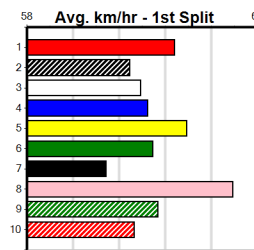

JARROD LARKIN CONCRETING

Distance: 425m, Race Type: Grade 5 T3, Total Prizemoney: $1,530
1st: $1,000, 2nd: $320, 3rd: $160, 4th: $50

PERFECT LIAM (2) was a strong 24.37 winner here last time and he just needs a little room early on. SANDY'S LARA (6) has a solid record here and she can work into the mix in the middle stages. URANA FERNANDO (7) can run a cheeky race

Watchdog Tips: 2 6 7 1 **Bet:** Win 2

1

THUNDER PIE [5] **$10.00**
BK Bitch Sep-20 **Drawn to be prominent throughout, keep safe**
Owner(s): D Shovan **Sire: MY REDEEMER Dam: BLACK PONTIAC**
Trainer: David Shovan (Powlett Plains)
Winning Distances: < 300m (0) 300 - 399m (3) 400 - 499m (1) 500 - 599m (0) 600 - 699m (0) > 700m (0)
Winning Weights: 27.3(1) 27.7(1) 29.0(1) 29.1(1)

Box	1st	2nd	3rd	4th	5th	6th	7th	8th
1								
2								
3								
4								
5								
6								
7								
8								

Box History

Bx	1st	2nd	3rd	4th	5th	6th	7th	8th
1								
2								
3								
4								
5								
6								
7								
8								

Prize Best Starts Trk/Dts APM

Prize	$9124.38
Best Starts	24.52(3)-3/2/24
Trk/Dts	79-4-8-10
APM	12-0-1-2 2298

2

PERFECT LIAM [5] **$2.80**
BK Dog Nov-21 **Good record here, racing with confidence, yes**
Owner(s): A Debattista **Sire: ASTON DEE BEE Dam: PERFECT LILY**
Trainer: Aaron Debattista (Toolleen)
Winning Distances: < 300m (0) 300 - 399m (0) 400 - 499m (3) 500 - 599m (0) 600 - 699m (0) > 700m (0)
Winning Weights: 35.9(1) 36.0(1) 36.1(1)

Box	1st	2nd	3rd	4th	5th	6th	7th	8th
1								
2								
3								
4								
5								
6								
7								
8								

Box History

Bx	1st	2nd	3rd	4th	5th	6th	7th	8th
1								
2								
3								
4								
5								
6								
7								
8								

Prize Best Starts Trk/Dts APM

Prize	$4150.00
Best Starts	24.09(5)-26/10/24
Trk/Dts	13-3-1-3
APM	8-3-0-1 2388

3

SWANNY RIVER [5] **$16.00**
BDW Bitch Jan-21 **Needs to lead, suspect late, prefer to watch**
Owner(s): M Davis **Sire: FERNANDO BALE Dam: HOT JEAN**
Trainer: Glenn Maxwell (Heathcote)
Winning Distances: < 300m (0) 300 - 399m (0) 400 - 499m (7) 500 - 599m (0) 600 - 699m (0) > 700m (0)
Winning Weights: 25.1(1) 25.2(1) 25.3(1) 25.6(1) 26.2(1) 26.3(1) 26.5(1)

Box	1st	2nd	3rd	4th	5th	6th	7th	8th
1								
2								
3								
4								
5								
6								
7								
8								

Box History

Bx	1st	2nd	3rd	4th	5th	6th	7th	8th
1								
2								
3								
4								
5								
6								
7								
8								

Prize Best Starts Trk/Dts APM

Prize	$13160.00
Best Starts	24.36(6)-15/3/23
Trk/Dts	75-7-12-7
APM	51-7-10-6 1962

4

BOROUGH MAN [5] **$7.50**
WF Dog Feb-22 **Hit or miss early, may get crowded, place best**
Owner(s): J Formosa **Sire: FERNANDO BALE Dam: SUBLIME NEWS**
Trainer: Jordan Formosa (Heathcote)
Winning Distances: < 300m (0) 300 - 399m (1) 400 - 499m (2) 500 - 599m (0) 600 - 699m (0) > 700m (0)
Winning Weights: 29.5(1) 30.0(1) 30.2(1)

Box	1st	2nd	3rd	4th	5th	6th	7th	8th
1								
2								
3								
4								
5								
6								
7								
8								

Box History

Bx	1st	2nd	3rd	4th	5th	6th	7th	8th
1								
2								
3								
4								
5								
6								
7								
8								

Prize Best Starts Trk/Dts APM

Prize	$4260.00
Best Starts	24.60(3)-4/12/24
Trk/Dts	16-3-1-1
APM	7-2-1-1 2788

5

DELIGHTFUL [5] **$12.00**
BK Bitch Feb-21 **Needs to lead, scouts too wide, next time**
Owner(s): M Strahan **Sire: BERNARDO Dam: ABSOLUTE DELIGHT**
Trainer: Kevin Ashton (Charlton)
Winning Distances: < 300m (0) 300 - 399m (1) 400 - 499m (5) 500 - 599m (0) 600 - 699m (0) > 700m (0)
Winning Weights: 26.0(2) 26.5(2) 26.6(1) 26.9(1)

Box	1st	2nd	3rd	4th	5th	6th	7th	8th
1								
2								
3								
4								
5								
6								
7								
8								

Box History

Bx	1st	2nd	3rd	4th	5th	6th	7th	8th
1								
2								
3								
4								
5								
6								
7								
8								

Prize Best Starts Trk/Dts APM

Prize	$15125.00
Best Starts	24.00(7)-20/10/23
Trk/Dts	57-6-10-8
APM	34-4-5-5 1908