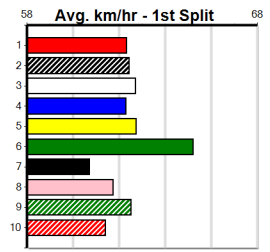

SPORTSBET BS RESPONSIBLY

Distance: 425m, Race Type: Tier 3 - Grade 7, Total Prizemoney: $1,530
1st: $1,000, 2nd: $320, 3rd: $160, 4th: $50

COLLINDA POPS (3) has been solidly placed in her past two and she will find this a little easier.
CHRISTA'S GIRL (1) led for a long way last time and she will continue to get stronger. CHERRY
TIME (2) can run a cheeky race

Watchdog Tips: 3 1 2 6 Bet: Box Quinella 1,2,3 ($10 for 333.33%)

CHRISTA'S GIRL [7] Led for a long way last time, main danger $4.50
BK Bitch Oct-22 Sire: PLAYLIST Dam: VALLEY REAPER
Owner(s): L Cardillo
Trainer: Dallan Klemke (Lara)
Winning Distances: < 300m (0) 300 - 399m (0) 400 - 499m (1) 500 - 599m (0) 600 - 699m (0) > 700m (0)
Winning Weights: 26.6(1)
Box History table and Prize Best Starts Trk/Dts APM

CHERRY TIME [7] Far from disgraced at Warrambool, can threaten $4.80
BK Bitch Sep-22 Sire: BERNARDO Dam: LORENZA
Owner(s): Cherry Farm (SYN), A Xerri, S Xerri
Trainer: Michael Niele (Berringa)
Winning Distances: < 300m (0) 300 - 399m (1) 400 - 499m (0) 500 - 599m (0) 600 - 699m (0) > 700m (0)
Winning Weights: 32.1(1)
Box History table and Prize Best Starts Trk/Dts APM

COLLINDA POPS [7] Good muster, nearing another win, go close $3.00
BK Bitch May-22 Sire: ASTON DEE BEE Dam: AUDACIOUS BELL
Owner(s): S Tyler
Trainer: Jordan Mcquillen (Lara)
Winning Distances: < 300m (0) 300 - 399m (0) 400 - 499m (1) 500 - 599m (0) 600 - 699m (0) > 700m (0)
Winning Weights: 28.5(1)
Box History table and Prize Best Starts Trk/Dts APM

MORAINE BRANDI [7] Capable but may get crowded early on, place $10.00
WRBD Bitch Jan-23 Sire: HOOKED ON SCOTCH Dam: MORaine IZZY
Owner(s): MORaine (SYN), G Judd, S Judd
Trainer: Donna Robertson (Bald Hills)
Winning Distances: < 300m (0) 300 - 399m (0) 400 - 499m (1) 500 - 599m (0) 600 - 699m (0) > 700m (0)
Winning Weights: 25.9(1)
Box History table and Prize Best Starts Trk/Dts APM

SHE'S NAUTICAL [7] Wide runner inside is a worry, prefer to watch $16.00
BK Bitch Apr-22 Sire: SHIMA SHINE Dam: SCOTTISH PRIDE
Owner(s): M Perry
Trainer: Jordan Formosa (Heathcote)
Winning Distances: < 300m (0) 300 - 399m (1) 400 - 499m (0) 500 - 599m (0) 600 - 699m (0) > 700m (0)
Winning Weights: 28.1(1)
Box History table and Prize Best Starts Trk/Dts APM