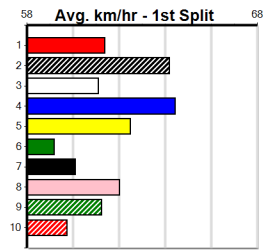

Bendigo

10

4:37PM

(VIC time)

AVARD CIVIL (0-1 WIN)

Distance: 425m, Race Type: Tier 3 - Restricted Win, Total Prizemoney: $1,530
1st: $1,000, 2nd: $320, 3rd: $160, 4th: $50

ROCKLANDS IMPALA (2) showed her true talent with a handy 22.90 Geelong win and she should prove hard to reel in again. LIZARD COUNTRY (1) has been solidly placed in his past three and he is drawn to get the breaks. BULLSEYE BOB (6) has claims

Watchdog Tips: **2** **1** **6** **5** **Bet:** Box Quinella 1,2,6 ($10 for 333.33%)

Form	Box	Wgt	Dist	Track	Date	Time	BON	Margin	1st/2nd (Time)	PIR	Checked	Comment	WR	Split 1	S/P	Grade	
1	LIZARD COUNTRY [M] Solidly placed in his past three, danger if steps $4.00																
	BD Dog			Apr-22			Sire: FERAL FRANKY			Dam: XTREME NOTICE			Trainer: Aaron Debattista (Toolleen)				
	Owner(s): A Debattista																
	Winning Distances: < 300m (0) 300 - 399m (0) 400 - 499m (0) 500 - 599m (0) 600 - 699m (0) > 700m (0)																
	Winning Weights:																
	5th (4)	34.2	425	BEN	R2	15-Nov-24	25.08	23.97	11.00	MAYFAIR JILL (24.36)	M/776				6.88	$6.50	M
	3rd (2)	34.9	425	BEN	R1	22-Nov-24	25.05	23.58	9.00L	BLACK FALCON (24.44)	M/344				6.81	$4.60	M
	2nd (3)	34.9	425	BEN	R2	27-Nov-24	24.53	24.03	1.00L	LIFE AWAITS (24.46)	M/332				6.88	$5.40	T3-M
	3rd (5)	35.1	450	SHP	R9	05-Dec-24	25.87	25.51	3.5L	KING CHERRY (25.64)	M/433				6.81	$3.50	T3-M
	Last 3 wins NOT included above																
Box History																	
Prize Best Starts Trk/Dts APM																	
2	ROCKLANDS IMPALA (NSW)[Never headed at Geelong, can cross early, yes $3.20																
	BK Bitch			Feb-23			Sire: HARD STYLE RICO			Dam: DRAKENSBERG DOT			Trainer: Simone Fisher (Lara)				
	Owner(s): L Davis																
	Winning Distances: < 300m (0) 300 - 399m (0) 400 - 499m (1) 500 - 599m (0) 600 - 699m (0) > 700m (0)																
	Winning Weights: 29.6(1)																
	6th (3)	30.1	390	WBL	R2	21-Nov-24	23.21	21.81	14.00	GINA RHODE (22.29)	M/76				8.97	$25.60	M
	6th (4)	29.4	390	WBL	R2	28-Nov-24	23.15	21.84	13.00	ULTIMO (22.27)	M/86				9.29	$35.50	M
	1st (2)	29.6	400	GEL	R1	05-Dec-24	22.90	22.56	0.75L	WIZIN WOODHOUSE (22.95)	Q/11				8.42	$10.50	M
	Last 3 wins NOT included above																
	Box History																
Prize Best Starts Trk/Dts APM																	
3	CLASSY WILLOW [7] Steady maiden winner, this is harder, tested $21.00																
	BD Bitch			Nov-21			Sire: TOMMY SHELBY			Dam: PINK MARTINI			Trainer: Sandra Elmes (Dunolly)				
	Owner(s): S Elmes																
	Winning Distances: < 300m (0) 300 - 399m (0) 400 - 499m (1) 500 - 599m (0) 600 - 699m (0) > 700m (0)																
	Winning Weights: 27.4(1)																
	6th (8)	25.9	410	HOR	R1	27-Mar-24	24.39	22.70	18.00	BALA ACE (23.13)	M/77				10.98	$68.90	M
	3rd (4)	26.9	305	MTG	R1	05-Sep-24	18.36	17.50	3.75L	JAN HEWETT (18.10)					6.09	$4.80	M
	3rd (1)	26.9	410	HOR	R4	15-Sep-24	24.06	23.03	5.50L	IVORY NARWHAL (23.70)	Q/33				10.77	$14.40	M
	6th (2)	27.5	390	BAL	R2	11-Nov-24	23.19	22.11	9.50L	FLAT CHAT (22.54)	Q/33				8.63	$13.10	T3-M
	5th (2)	27.6	390	BAL	R2	14-Nov-24	23.57	22.16	11.00	FINAL EPISODE (22.81)	S/55				8.86	$9.20	T3-M
6th (7)	28.1	390	BAL	R9	18-Nov-24	23.70	22.32	15.00	MOBILE LAD (22.70)	M/46				8.78	$62.90	T3-M	
1st (1)	27.4	425	BEN	R1	04-Dec-24	25.20	24.18	0.50L	HIGHLAND JILL (25.23)	S/346				6.74	$4.60	M	
Last 3 wins NOT included above																	
Box History																	
Prize Best Starts Trk/Dts APM																	
4	MISS BARBIE (NSW)[M] Improving type but may need it easier, place hope $7.50																
	BK Bitch			Feb-23			Sire: WEST ON AUGIE			Dam: VICTORIA'S KARA			Trainer: David Shovan (Powlett Plains)				
	Owner(s): J Dale																
	Winning Distances: < 300m (0) 300 - 399m (0) 400 - 499m (0) 500 - 599m (0) 600 - 699m (0) > 700m (0)																
	Winning Weights:																
	4th (3)	25.7	425	BEN	R2	09-Oct-24	25.48	23.99	19.00	PINK FLAMINGO (24.20)	M/324				6.66	$27.20	T3-M
	5th (2)	25.7	425	BEN	R2	16-Oct-24	25.20	24.12	11.00	MORAINÉ BRANDI (24.49)	M/245				6.66	$3.90	M
	2nd (1)	25.7	390	SHP	R1	24-Oct-24	22.78	22.09	1.00L	RIVER GEORGE (22.71)	M/22				8.57	$11.90	M
	7th (3)	25.9	400	GEL	R1	30-Oct-24	23.98	22.68	13.00	YOU WIN (23.11)	M/56				8.90	$58.10	M
	5th (3)	26.0	390	SHP	R2	07-Nov-24	22.96	22.26	2.50L	TOE (22.80)	Q/25				8.53	$36.50	T3-M