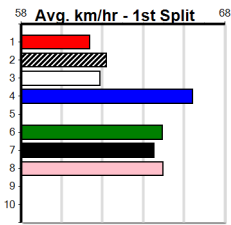

TUDOR ELECTRICAL

5
7:51PM
(VIC time)

Distance: 545m, Race Type: Mixed 4/5, Total Prizemoney: $3,875
1st: $2,600, 2nd: $800, 3rd: $400, 4th: $75

AWESOME AVENGER (7) resumed from a spell with a handy Bendigo placing and he can go one better this time around. TAMMY MCIVOR (4) is racing with confidence and she will appreciate the empty draw outside. ASTON GAGA (6) has claims

Watchdog Tips: **7** **4** **6** **1** **Bet:** **Win 7**

Form	Box	Weight	Dist	Track	Date	Time	BON	Margin	1st/2nd (Time)	PIR	Checked	Comment	W/R	Split 1	S/P	Grade

1 CARIBBEAN [5]																	<i>Good record here but this is harder, place best</i>																
BK D		Nov-21 FLYING RICCIARDO								FLOWING					$10.00		Winning Boxes																
Trainer: Stephen Brincat (Albanvale)																	Prize Best Starts Trk/Dst APM																
2nd (6) 35.8 460 GEL R6 12-Nov-24 26.54 26.20 3.00LASTON ALLURE (26.33) Q/222 . . . 6.74 $7.80 5																	16																
2nd (7) 35.8 460 GEL R6 19-Nov-24 26.57 25.83 4.75LHIGHLY ALERT (26.25) Q/332 . . . 6.70 $46.10 5																	11																
6th (3) 35.0 460 GEL R6 26-Nov-24 26.76 25.91 12.00LFIGHTING BOXER (25.95) M/566 . . . 6.97 $32.10 X45																	11																
4th (2) 34.2 460 GEL R6 03-Dec-24 26.72 26.21 5.00LBELLA LA VITA (26.38) S/674 . . . 7.01 $13.60 T3-5																	2																
Owner(s): S Brincat																																	

2 SENSES FAIL [5]																	<i>Down on confidence, one paced, prefer to watch</i>																
BE B		Feb-22 FERNANDO BALE								MY DEWANA PENNY					$51.00		Winning Boxes																
Trainer: Heath Mcadam (Ocean Grove)																	Prize Best Starts Trk/Dst APM																
6th (5) 28.3 460 GEL R4 15-Nov-24 26.73 25.85 13.00LASTON ZOOM (25.85) M/456 . . . 6.75 $50.20 5																	6																
5th (5) 28.1 450 BAL R6 25-Nov-24 25.93 25.48 6.50LNORBIT (25.48) M/575 . . . 6.75 $56.70 T3-5																	6																
5th (7) 28.1 460 GEL R6 30-Nov-24 26.65 25.87 8.00LTINKER CRYSTAL (26.10) M/755 . . . 7.01 $12.40 5																	1																
7th (6) 27.8 460 GEL R6 03-Dec-24 26.98 26.21 9.00LBELLA LA VITA (26.38) M/557 . . . 6.99 $15.20 T3-5																	1																
Owner(s): H Mcadam																																	

3 MORE VOLTAGE [5]																	<i>*** SCRATCHED ***</i>																
BK D		Mar-22 MY REDEEMER								HEADSPACE					$8.00		Winning Boxes																
Trainer: Ian Hopper (Werribee)																	Prize Best Starts Trk/Dst APM																
4th (7) 31.1 545 BAL R8 28-Oct-24 31.55 30.94 9.00LCALM THE STORM (30.94) M/5665 . . . 6.86 $9.20 T3-5																	1																
4th (8) 30.4 545 BAL R6 18-Nov-24 31.57 31.19 5.50LPSYCHO BUDDY (31.19) M/3444 . . . 6.89 $12.60 T3-5																	1																
3rd (8) 30.5 545 BAL R8 25-Nov-24 31.31 31.04 4.00LTHIEF RETURNS (31.04) M/2333 . . . 6.81 $9.90 T3-5																	1																
7th (5) 30.4 460 GEL R6 30-Nov-24 26.89 25.87 12.00LTINKER CRYSTAL (26.10) M/588 . . . 7.00 $5.00 5																	1																
Owner(s): I Hopper																																	

4 TAMMY MCIVOR [5]																	<i>Empty draw helps, racing well, main danger</i>																
RF B		May-22 FERAL FRANKY								MCIVOR VERNA					$3.40		Winning Boxes																
Trainer: Barry Priest (Junortoun)																	Prize Best Starts Trk/Dst APM																
6th (6) 29.3 525 MEA R11 16-Nov-24 30.50 29.66 7.00LWILLA BALE (30.04) S/6887 . . . 5.26 $5.40 5																	3																
1st (1) 29.6 500 BEN R8 22-Nov-24 28.19 28.19 0.75LSTITCH AND SHOUT (28.24) M/222 . . . SW . 6.56 $1.70 X45																	1																
1st (8) 29.3 485 HOR R6 26-Nov-24 27.21 27.19 2.00LMISS MARY JO (27.34) S/522 . . . . 6.82 $2.40 5																	1																
4th (4) 29.3 525 MEP R8 04-Dec-24 30.37 29.74 9.00LMEPUNGA TULLY (29.74) M/7654 . . . 5.33 $11.40 X45																	1																
Owner(s): B Priest																																	

5 *** VACANT BOX ***																																	
Trainer:																																	
Owner(s):