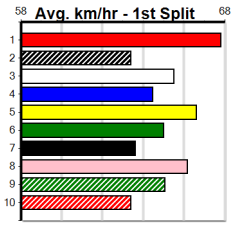

SPORTSBET HT2 (1-4 WINS)

Distance: 450m, Race Type: Restricted Win Heat, Total Prizemoney: $2,925
1st: $1,950, 2nd: $600, 3rd: $300, 4th: $75

Watchdog Tips: 4 1 8 6 Bet: Win 4

1 TAKE THE STEPS [5] Consistent to date, well drawn, main danger

Table with columns: BK, D, Dec-22, ASTON RUPEE, ZIPPING TIFFANY, $4.20, Winning Boxes (1-8), Prize Best $9,010.00, Starts 8-3-2-2, Trk/Dst 0-0-0-0, APM $6168

2 ASTON BAMFORD [5] Capable but better suited to a wider draw

Table with columns: BK, D, Feb-22, KC AND ALL, ASTON MILEY, $12.00, Winning Boxes (1-8), Prize Best $7,130.00, Starts 16-3-3-2, Trk/Dst 4-2-1-0, APM $4227

3 COBBLE GIBLET (NSW)[5] Showing promise but this is harder, place

Table with columns: BK, B, Oct-22, KOBLENZ, XALYNN BALE, $6.00, Winning Boxes (1-8), Prize Best $8,100.00, Starts 16-4-2-1, Trk/Dst 3-1-0-0, APM $6617

4 ALL TALKER [5] Explodes soon after box rise, hard to hold out

Table with columns: BK, D, Feb-22, SHIMA SHINE, SUPER YES, $3.40, Winning Boxes (1-8), Prize Best $9,630.00, Starts 12-4-3-1, Trk/Dst 0-0-0-0, APM $5952

5 PERFECT ACE [5] Wide runner inside is a worry, may find bother

Table with columns: BK, D, Jan-22, AUSSIE INFRARED, PERFECT PIPER, $21.00, Winning Boxes (1-8), Prize Best $12,220.00, Starts 27-4-6-5, Trk/Dst 4-1-1-2, APM $6232

6 PAW YANELLE (NSW)[5] Led for a long way last time, must keep safe

Table with columns: WDKB, B, Jan-23, FERNANDO BALE, ZELZER ALLEN, $7.50, Winning Boxes (1-8), Prize Best $11,630.00, Starts 11-3-3-1, Trk/Dst 5-1-1-1, APM $8638

7 BUILT FOR GLORY (NSW)[7] Steady since moving to Vic, prefer to watch

Table with columns: BK, D, Oct-22, BERNARDO, FERNANDO'S GLORY, $16.00, Winning Boxes (1-8), Prize Best $1,925.00, Starts 12-1-0-3, Trk/Dst 0-0-0-0, APM $1230

8 THAT'S MY COUSIN [5] Prefer inside but has good early burn, threat

Table with columns: LTF, D, Feb-23, KOBLENZ, MISS MOLLY LEE, $6.00, Winning Boxes (1-8), Prize Best $6,245.00, Starts 12-3-2-3, Trk/Dst 0-0-0-0, APM $5181

9 PAW ROXY (NSW)[5] Res. *** SCRATCHED ***

Table with columns: BK, B, Dec-22, BERNARDO, DYNA HARPA, $6.50, Winning Boxes (1-8), Prize Best $7,905.00, Starts 12-3-2-2, Trk/Dst 1-0-0-0, APM $5523

10 ASCEND ECSTATIC [7] Res. *** SCRATCHED ***

Table with columns: BE, B, Jan-23, DROOPYS SYDNEY, DAPH'S ASCEND, $10.00, Winning Boxes (1-8), Prize Best $1,925.00, Starts 6-1-1-2, Trk/Dst 2-0-0-1, APM $1873