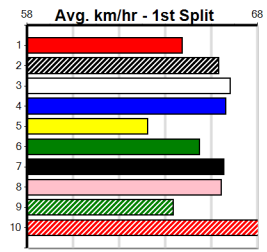

A1 SIGNAGE

Distance: 390m, Race Type: Grade 5, Total Prizemoney: $2,925
1st: $1,950, 2nd: $600, 3rd: $300, 4th: $75

ASPERITAS (3) returned to form with a top 22.59 Geelong win and she should prove hard to reel in. MISTRESS OASIS (7) has been smartly placed in her past two and she has impressive mid race pace. ASTON KING (4) is showing promise.

Watchdog Tips: 3 7 4 5 Bet: Win 3

FABIO GIBLET [5] Solidly placed in his past two, place hope again $5.00
Owner(s): T Kennedy-harris
Sire: FERAL FRANKY Dam: HAPPY RUBY
Trainer: Tammy Kennedy-harris (Devon M)

LADY JULIA [5] Talented but needs to lead clearly, risky $9.00
Owner(s): T Sinnott
Sire: BERNARDO Dam: SHORE'S GIRL
Trainer: Daniel Gibbons (Avalon)

ASPERITAS [5] Never headed last time, can cross early, yes $3.40
Owner(s): M Mallia
Sire: BARCIA BALE Dam: PYROCUMULUS
Trainer: Michelle Mallia (Avalon)

ASTON KING [5] Solid muster, gets a cart across, can threaten $6.50
Owner(s): R Borda
Sire: HARD STYLE RICO Dam: ASTON ECLIPSE
Trainer: Aimee Drew (Winslow)

PAW MARVEL (NSW)[5] Handy PB here, can sizzle mid race, respect $7.00
Owner(s): L Harris
Sire: NEED MY MONEYNOW Dam: FORTUNA BALE
Trainer: Luke Harris (Devon Meadows)

1

2

3

4

5