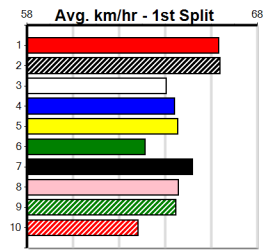

SOUTHERN SHEETMETAL

Distance: 450m, Race Type: Grade 5, Total Prizemoney: $2,925
1st: $1,950, 2nd: $600, 3rd: $300, 4th: $75

ZYGMON BALE (5) has been impressive since resuming and he should be fully fit by now.
AEROPLANE MODE (3) is racing with great confidence and he will dial up the pressure in the middle stages. XOEL BALE (4) must be respected.

Watchdog Tips: 5 3 4 1 Bet: Box Quinella 3,4,5 ($10 for 333.33%)

Table with columns: Form Box, Wgt, Dist, Track, Date, Time, BON, Margin, 1st/2nd (Time), PIR, Checked, Comment, W/R, Split 1, S/P, Grade

RUBY'S SHOW [5] Drawn to be prominent throughout, must respect $8.00
Owner(s): T Sinnott
Sire: FERAL FRANKY Dam: HAPPY RUBY
Trainer: Daniel Gibbons (Avalon)

Box History table and Prize Best Starts Trk/Dts APM for Ruby's Show

LADY REPLICAS (NSW)[5] Every chance last time, may need it easier $10.00
Owner(s): G Black
Sire: SENNACHIE Dam: GABBY KEEPING
Trainer: Mark Delbridge (Balliang)

Box History table and Prize Best Starts Trk/Dts APM for Lady Replicas

AEROPLANE MODE [5] Racing with confidence, can carve out time, danger $3.40
Owner(s): J Sharp
Sire: WALK HARD Dam: MRS. SHARP
Trainer: Dylan Sharp (Lara)

Box History table and Prize Best Starts Trk/Dts APM for Aeroplane Mode

XOEL BALE (NSW)[5] Powerful type, can find the rail early, threat $7.50
Owner(s): L Harris
Sire: CHRISTO BALE Dam: QUINA BALE
Trainer: Mark Delbridge (Balliang)

Box History table and Prize Best Starts Trk/Dts APM for Xoel Bale

ZYGMON BALE (NSW)[5] Gifted speedster, can cross and lead, yes $2.80
Owner(s): B Wheeler
Sire: FERAL FRANKY Dam: ZELZER ALLEN
Trainer: Robert Camilleri (Lara)

Box History table and Prize Best Starts Trk/Dts APM for Zygmom Bale

1

2

3

4

5