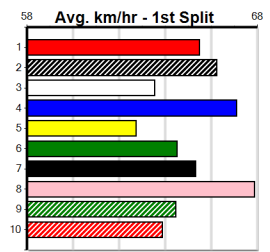

EUREKA CONCRETE

Distance: 450m, Race Type: Mixed 4/5, Total Prizemoney: $3,360
1st: $2,250, 2nd: $690, 3rd: $345, 4th: $75

BORACAY STORM (2) scorched in a trial here recently and he will be carving out time on the arm.
CAIN BALE (6) is armed with a powerful finish and he just needs a clear crack at them mid race.
LULU'S RIDE (1) just needs to get into the clear.

Watchdog Tips: 2 6 1 4 Bet: Win 2

LULU'S RIDE [4] Prefer out wide but has a big motor, threat $4.60
BK Bitch Sep-22 Sire: TOMMY SHELBY Dam: AVENGER LASS Trainer: George Borg (Maryborough)
Winning Distances: < 300m (0) 300 - 399m (2) 400 - 499m (4) 500 - 599m (0) 600 - 699m (0) > 700m (0)
Winning Weights: 25.4(1) 25.8(1) 26.1(1) 26.4(2) 26.6(1)
1st (5) 26.4 450 SHP R8 09-Sep-24 25.07 25.01 1.00L NORTH CAROLINA (25.14) Q/111 . . SW W 6.44 $2.50 RWH
5th (6) 26.4 450 SHP R7 16-Sep-24 25.67 24.96 8.50L CITY LIMIT (25.11) M/215 . . W 6.56 $2.20 RWF
6th (7) 26.7 425 BEN R9 27-Sep-24 24.21 23.60 9.00L HOTEL WHISKY ONE (23.60) M/877 . . . 6.75 $14.50 X45
1st (8) 26.6 450 BAL R7 02-Oct-24 25.12 25.12 0.50L BOMB LUCA (25.13) Q/111 . . SW . 6.49 $3.60 RWH
F (8) 26.9 525 MEA R5 12-Oct-24 0.00 29.95 . . . . FLAMING WHEELS (30.26) M/5 . . VO . 5.16 $3.40 SSF
7th (6) 26.7 450 SHP R5 28-Oct-24 26.12 25.13 11.00L ASTON KENNEDY (25.39) M/777 . . . 6.94 $2.50 SH
2nd (3) 26.3 425 BEN R11 29-Nov-24 24.14 23.63 2.00L LET'S WIN OLLIE (24.01) M/554 . . W 6.63 $3.20 5
1st (7) 26.4 425 BEN R10 06-Dec-24 23.91 23.79 0.25L TATTOOED (23.92) M/432 . . . 6.58 $3.60 X45
Last 3 wins NOT included above
1st (4) 25.4 390 SHP R2 10-Jun-24 22.24 21.99 5.00L JOE THE GOOSE (22.59) Q/11 . . SW . 8.46 $2.70 MSF
1st (8) 25.8 425 BEN R9 21-Jun-24 23.94 23.62 2.00L HOME TOWN (24.07) Q/221 . . . 6.47 $1.90 X67
1st (7) 26.1 390 BAL R10 21-Aug-24 22.10 22.10 6.50L MOONLIGHT GRAND (22.52) Q/11 . . . 8.45 $1.90 RW

BORACAY STORM [4] Scorched in a trial here over 390m, go close $2.80
BD Dog May-22 Sire: FERAL FRANKY Dam: MIAMI FERNANDO Trainer: David Geall (Lara)
Winning Distances: < 300m (0) 300 - 399m (3) 400 - 499m (13) 500 - 599m (0) 600 - 699m (0) > 700m (0)
Winning Weights: 29.7(1) 29.8(1) 30.0(1) 30.1(1) 30.2(1) 30.4(1) 30.6(1) 30.7(1) 30.8(1) 30.9(2) 31.0(1) 31.1(2) 31.2(2)
1st (5) 30.9 425 BEN R8 05-Oct-24 23.69 23.52 0.50L PASS THE BUCK (23.72) Q/111 . . SW . 6.46 $5.80 SH
1st (6) 31.2 425 BEN R9 11-Oct-24 23.69 23.69 1.25L MILE A MINUTE (23.77) M/331 . . SW . 6.46 $29.00 GRP2
2nd (6) 31.4 450 BAL R8 16-Oct-24 25.27 25.02 3.75L JOEY THE JET (25.02) M/322 . . . 6.57 $1.80 X45
2nd (8) 31.1 460 GEL R5 25-Oct-24 26.19 25.63 4.25L SEAGULL ROCK (25.91) M/322 . . . 6.51 $1.50 SH
1st (8) 31.1 460 GEL R8 02-Nov-24 25.63 25.53 0.75L MOCK FISH (25.67) Q/111 . . SW . 6.46 $5.40 SF
4th (3) 30.7 460 WGL R8 08-Nov-24 25.91 25.55 5.50L LAKEVIEW EMILY (25.55) M/111 . . V5 . 6.45 $2.50 X45
CT (-) 30.4 390 BAL 25-Nov-24 21.83 0.01L Trial Cleared M . . 1of1 . . . CT
7th (4) 30.7 461 HOB R5 05-Dec-24 26.25 25.54 7.50L ASTON SMOKEY (25.73) 0 B2 C2 5.19 $4.40 SH
Last 3 wins NOT included above
1st (3) 31.1 300 HVL R11 01-Sep-24 16.40 16.40 1.75L GUNAI LILLY (16.51) M/4 . . . 4.01 $1.60 5F
1st (3) 30.9 460 WGL R5 13-Sep-24 25.96 25.54 1.00L BLUEBELLE COLOUR (26.01) M/311 . . SW . 6.49 $2.70 5H
1st (8) 30.8 460 GEL R8 27-Sep-24 25.56 25.56 5.00L PAW VINCE (25.90) M/111 . . . 6.45 $2.60 X45