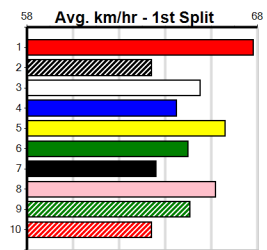

SPORTSBET HT2 (1-4 WINS)

Distance: 450m, Race Type: Restricted Win Heat, Total Prizemoney: $2,925
1st: $1,950, 2nd: $600, 3rd: $300, 4th: $75

ALL TALKER (4) is armed with electric pace once balanced and he will be carving out time on the arm. TAKE THE STEPS (1) has been consistent to date and he is drawn to be prominent throughout. THAT'S MY COUSIN (8) has pace to burn.

Watchdog Tips: 4 1 8 6 Bet: Win 4

TAKE THE STEPS [5] Consistent to date, well drawn, main danger $4.20
BK Dog Dec-22 Sire: ASTON RUPEE Dam: ZIPPING TIFFANY
Owner(s): THE SIP (SYN), J Harradine, T Redmond, W Vassallo
Trainer: Garry George (Beulah)

ASTON BAMFORD [5] Capable but better suited to a wider draw $12.00
BK Dog Feb-22 Sire: KC AND ALL Dam: ASTON MILEY
Owner(s): R Borda
Trainer: Raymond Gatt (Bannockburn)

COBBLE GIBLET (NSW)[5] Showing promise but this is harder, place $6.00
BK Bitch Oct-22 Sire: KOBLLENZ Dam: XALYNN BALE
Owner(s): D Gibbons
Trainer: Daniel Gibbons (Avalon)

ALL TALKER [5] Explodes soon after box rise, hard to hold out $3.40
BK Dog Feb-22 Sire: SHIMA SHINE Dam: SUPER YESY
Owner(s): K Boyle
Trainer: Kathleen Boyle (Lethbridge)

PERFECT ACE [5] Wide runner inside is a worry, may find bother $21.00
BK Dog Jan-22 Sire: AUSSIE INFRARED Dam: PERFECT PIPER
Owner(s): J Weightman
Trainer: Jake Weightman (Dean)

1

2

3

4

5