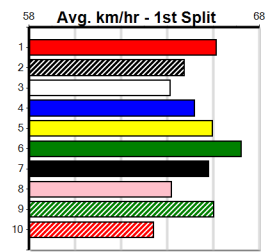

SPORTSBET HT4 (1-4 WINS)

Distance: 450m, Race Type: Restricted Win Heat, Total Prizemoney: $2,925
1st: $1,950, 2nd: $600, 3rd: $300, 4th: $75

HEY PRESTO (1) has gone to another level in her past two at Warrnambool and she will be carving out time in front. IMPEL (6) explodes soon after box rise and he will pressure the red from the outset. ROOSTER LEGS (8) has solid claims.

Watchdog Tips: **1** **6** **8** **4** **Bet:**

Form Box	Wgt	Dist	Track	Date	Time	BON	Margin	1st/2nd (Time)	PIR	Checked	Comment	WR	Split 1	S/P	Grade	
1	HEY PRESTO [5]															
BEBD			Bitch	Dec-22			Broke the clock in her past two, hard to reel in									$2.20
Owner(s): R Moore			Sire: BARCIA BALE			Dam: PARTY LIGHTS			Trainer: Robin Moore (Devon Meadows)							
Winning Distances: < 300m (0) 300 - 399m (0) 400 - 499m (3) 500 - 599m (1) 600 - 699m (0) > 700m (0)																
Winning Weights: 30.0(1) 30.2(1) 31.1(1) 31.5(1)																
1st (3) 31.1 525 MEP R1 07-Aug-24 31.07 29.93 0.50L SCOTT MICAH (31.09) M/2322 . . . SW . . 5.16 $1.70 M																
5th (2) 30.8 525 MEA R1 14-Sep-24 31.41 29.70 8.00L SPENCER (30.85) M/2245 . . . . . 5.25 $6.40 X67																
1st (5) 31.5 460 WGL R9 20-Sep-24 26.27 25.89 0.50L FOLLOW THE SUN (26.30) M/323 . . . . . 6.63 $3.10 X67																
5th (7) 31.2 460 WGL R7 27-Sep-24 26.32 25.65 7.00L CAPRICORN ONE (25.84) M/544 . . . SW . . 6.57 $1.80 RW																
1st (8) 30.0 450 WBL R4 28-Nov-24 24.99 24.99 6.50L ASTON WALKER (25.43) Q/111 . . . . . 6.57 $2.20 X67H																
1st (4) 30.2 450 WBL R5 04-Dec-24 24.92 24.92 6.00L JILL'S JULIETTE (25.34) M/221 . . . SW . . 6.44 $1.70 X67F																
Last 3 wins NOT included above																
Box History																
Bx	1st	2nd	3rd	4th	5th	6th	7th	8th								
1																
2						1										
3	1															
4	1															
5	1															
6																
7						1										
8	1															
Prize Best						$9050.00										
Starts						FSH										
Trk/Dts						6-4-0-0										
APM						0-0-0-0										
						6130										

Form Box	Wgt	Dist	Track	Date	Time	BON	Margin	1st/2nd (Time)	PIR	Checked	Comment	WR	Split 1	S/P	Grade	
2	MAGNUM RIOT [4]															
BK			Dog	Sep-22			Resuming, capable when fit, place claims									$8.00
Owner(s): S Camden-bermingham			Sire: ALLEN DEED			Dam: BLUE SKY RIOT			Trainer: Colin Bermingham (Mount Mercer)							
Winning Distances: < 300m (0) 300 - 399m (0) 400 - 499m (4) 500 - 599m (0) 600 - 699m (0) > 700m (0)																
Winning Weights: 32.4(3) 32.6(1)																
1st (6) 32.4 450 WBL R5 11-Jul-24 25.45 25.45 2.75L I'M A MUSTANG (25.63) M/311 . . . . . 6.77 $1.90 RWH																
6th (4) 32.2 450 WBL R5 18-Jul-24 26.27 25.28 13.00L SICK AND TIRED (25.40) M/546 . . . VO . . 6.80 $6.00 RWF																
6th (6) 32.3 450 BAL R5 31-Jul-24 25.75 25.24 7.00L MAHOGANY (25.27) S/767 . . . W . . 6.84 $2.30 5																
2nd (8) 32.7 450 BAL R12 07-Aug-24 25.57 25.38 2.75L SYDNEY SHOW (25.38) M/322 . . . SW . . 6.77 $3.00 5																
3rd (7) 32.7 450 SHP R7 12-Aug-24 25.36 25.11 3.5L MATCHING MOTORS (25.11) M/422 . . . . . 6.70 $4.20 5																
6th (4) 32.5 450 WBL R6 19-Sep-24 26.06 25.20 6.00L IDRON BALE (25.64) S/654 . . . . . 6.93 $1.90 5																
1st (2) 32.6 450 BAL R7 25-Sep-24 25.73 25.40 2.50L CALM THE STORM (25.90) M/442 . . . W . . 6.70 $1.90 5																
2nd (2) 32.5 515 SAP R7 30-Sep-24 29.59 29.15 0.25L DISHEVELED (29.58) M/1111 . . . VO . . 5.13 $6.10 RWH																
Last 3 wins NOT included above																
Box History																
Bx	1st	2nd	3rd	4th	5th	6th	7th	8th								
1	1															
2	2	1														
3																
4						2										
5																
6	1					1										
7			1	1												
8		1														
Prize Best						$9305.00										
Starts						25.57(8)-7/8/24										
Trk/Dts						11-4-2-1										
APM						3-1-1-0										
						4332