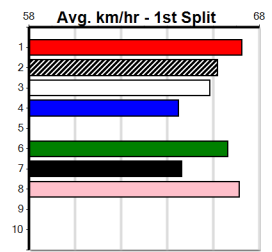

GRV DISTANCE RACING

Distance: 660m, **Race Type:** Mixed 4/5, **Total Prizemoney:** $4,445
1st: $2,990, 2nd: $920, 3rd: $460, 4th: $75

ZIPPING GRANDE (1) has been racing well around the Meadows of late and she is drawn to get the breaks. LUPINI MONELLI (3) is never too far away.

Watchdog Tips: **1** **3** **6** **8** **Bet:** **Win 1**

	Form Box	Wgt	Dist	Track	Date	Time	BON	Margin	1st/2nd (Time)	PIR	Checked	Comment	WR	Split 1	S/P	Grade		
1	ZIPPING GRANDE (NSW)[5] Placed in two of her past three, well drawn, yes $2.50																	
	BE		Bitch		Dec-21		Sire: AUSSIE INFRARED		Dam: ZIPPING MEG		Trainer: Keith Lloyd (Balliang)							
	Owner(s): K Lloyd																	
	Winning Distances: < 300m (0) 300 - 399m (0) 400 - 499m (1) 500 - 599m (2) 600 - 699m (2) > 700m (0)																	
	Winning Weights: 26.4(1) 26.6(1) 26.7(1) 27.4(1) 27.8(1)																	
	1st	(2)	27.4	600	MEA	R2	12-Oct-24	34.73	34.60	0.50L JAMIE BALE (34.75)	S/5553		SW		9.38	$5.30	5	
	3rd	(1)	27.6	600	MEA	R8	19-Oct-24	34.57	34.38	2.75L PAW YASMIN (34.38)	S/6655				9.17	$9.00	X45	
	1st	(2)	27.8	680	GEL	R9	25-Oct-24	39.60	39.60	1.25L RAYA STAR (39.67)	M/2222				18.45	$2.70	5	
	2nd	(2)	27.8	730	MEA	R9	04-Nov-24	42.80	42.40	6.00L CANYA AMY (42.40)	M/4332				5.09	$6.90	X45	
	8th	(3)	27.4	715	SAN	R10	15-Nov-24	42.87	41.84	15.00 PASS MARK (41.84)	M/7888		SW	W	6.30	$32.60	X45	
3rd	(4)	27.7	600	MEA	R4	22-Nov-24	34.50	34.33	2.50L GROOVEBIRD (34.33)	M/4444				9.14	$15.80	FFA		
2nd	(1)	27.5	600	MEA	R8	29-Nov-24	34.61	34.34	1.25L GROOVEBIRD (34.52)	M/5554				9.22	$11.10	FFA		
4th	(7)	27.2	600	MEA	R10	07-Dec-24	35.06	34.28	1.5L WERRIS BALE (34.97)	S/4555				9.29	$7.90	X45		
	Last 3 wins NOT included above																	
1st	(8)	26.6	595	SAP	R3	17-Mar-24	34.78	34.53	4.25L ROUGH GEM (35.07)	M/5543				9.51	$2.90	RW		
1st	(8)	26.7	460	GEL	R3	09-Jul-24	26.14	26.13	2.75L ARCHER TWO (26.33)	M/433				6.94	$2.20	7		
1st	(7)	26.4	545	BAL	R4	11-Aug-24	31.15	31.15	1.75L PSYCHO BUDDY (31.27)	M/4322				6.86	$3.10	T3-RW		
2	RAYA STAR [4] In form but this is harder, prefer to watch $8.00																	
	BK		Bitch		Nov-21		Sire: AUSSIE INFRARED		Dam: START A RIOT		Trainer: Lisa Hellmuth (Pearcedale)							
	Owner(s): L Hellmuth																	
	Winning Distances: < 300m (0) 300 - 399m (0) 400 - 499m (1) 500 - 599m (3) 600 - 699m (4) > 700m (0)																	
	Winning Weights: 27.4(3) 27.5(2) 27.6(2) 28.1(1)																	
	4th	(4)	27.4	660	BEN	R8	11-Oct-24	38.25	37.40	13.00 ETHANOL VOLUME (37.40)	M/2455				4.24	$55.40	X45F	
	3rd	(4)	27.6	600	MEA	R6	19-Oct-24	35.12	34.38	4.25L MISTER EASY (34.83)	M/6554				9.44	$3.60	5	
	2nd	(1)	27.7	680	GEL	R9	25-Oct-24	39.67	39.60	1.25L ZIPPING GRANDE (39.60)	Q/1111				18.36	$3.00	5	
	4th	(4)	27.6	595	SAP	R6	02-Nov-24	34.77	34.41	5.50L SHAKE IT OFF (34.41)	M/5444		SW		9.48	$5.10	X45	
	3rd	(2)	27.7	660	BEN	R9	08-Nov-24	37.89	37.62	4.00L LETHAL SNIPER (37.62)	M/3333				4.17	$6.10	X45	
2nd	(3)	27.9	680	GEL	R8	15-Nov-24	39.21	38.82	6.00L LETHAL SNIPER (38.82)	M/2234				18.35	$22.60	X45		
2nd	(5)	27.6	640	SLE	R9	24-Nov-24	36.60	36.34	4.00L NAVARINO (36.34)	M/3333				6.17	$2.30	S		
1st	(5)	27.6	640	SLE	R8	01-Dec-24	36.46	36.46	3.00L FRED ROSE (36.67)	M/1111		SW		6.09	$4.50	S		
	Last 3 wins NOT included above																	
1st	(4)	27.4	660	BAL	R6	17-Jul-24	38.32	38.22	2.00L PAYBACK (38.45)	M/1112				12.80	$6.50	RWH		
1st	(2)	27.5	650	WBL	R8	08-Aug-24	37.50	37.50	3.00L OSANNA BALE (37.70)	Q/211				17.44	$3.80	S		
1st	(4)	27.5	640	SLE	R8	01-Sep-24	36.97	36.97	3.25L SON OF GHOST (37.18)	M/2211				6.09	$3.60	5		
3	LUPINI MONELLI (WA)[4] Never too far away in this class, threat $6.00																	
	BD		Bitch		Oct-20		Sire: FERNANDO BALE		Dam: CORONA MONELLI		Trainer: David Geall (Lara)							
	Owner(s): Aloisi Lehman (SYN), T Aloisi, M Lehman																	
	Winning Distances: < 300m (0) 300 - 399m (0) 400 - 499m (0) 500 - 599m (16) 600 - 699m (1) > 700m (0)																	
	Winning Weights: 25.2(1) 25.3(2) 25.4(1) 25.5(2) 25.6(1) 25.8(2) 26.1(3) 26.2(2) 26.3(1) 26.4(2)																	
	5th	(5)	26.5	485	HOR	R8	15-Sep-24	27.83	27.30	2.50L EXTREMELY POTENT (27.65)	M/356				6.66	$4.00	X45	
	2nd	(1)	26.7	485	HOR	R8	22-Oct-24	27.28	27.24	0.75L SCHILLACI (27.24)	Q/233				6.51	$4.90	X45	
	4th	(3)	26.6	515	SAP	R8	28-Oct-24	29.89	29.42	7.00L BUDDY MONELLI (29.42)	M/4544				5.18	$6.50	X34