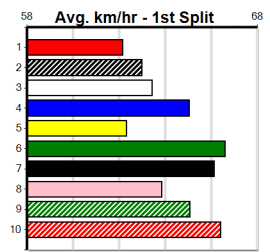

SPORTSBET HT1 (1-4 WINS)

Distance: 450m, Race Type: Restricted Win Heat, Total Prizemoney: $2,925
1st: $1,950, 2nd: $600, 3rd: $300, 4th: $75

SIZZLE JACK (6) has won three of four here and he can assume control soon after box rise. JILL'S JULIETTE (4) is a serious up and comer and she will be in the firing line from the outset. KIWI KENJI (3) is an improving type

Watchdog Tips: 6 4 3 2 Bet: Win 6

YAKU BALE (NSW)[7] Lack of early speed is a worry, prefer to watch $21.00
BK Bitch Feb-22 Sire: DROOPYS SYDNEY Dam: WINNIE ALLEN
Trainer: Thomas Dailly (Anakie)
Winning Distances: < 300m (0) 300 - 399m (0) 400 - 499m (1) 500 - 599m (0) 600 - 699m (0) > 700m (0)
Winning Weights: 27.8(1)
8th (3) 27.8 525 MEA R1 02-Mar-24 31.31 29.67 18.00 CABAO KYANITE (30.09) M/8888 . VO . 5.29 $9.10 7
ST (-) 27.1 390 BAL 14-Oct-24 22.54 0.01L Trial Cleared M . 1of1 . . . ST
4th (7) 27.2 450 BAL R4 23-Oct-24 25.92 24.99 3.00L KIWI MAKAVELI (25.72) M/555 . SW . 6.74 $9.20 X67
5th (6) 27.2 460 GEL R2 02-Nov-24 26.46 25.53 12.00 REAPER (25.67) M/545 . . . 6.73 $21.10 X67
3rd (2) 27.0 460 GEL R3 08-Nov-24 26.72 25.65 3.75L PAW GORDY (26.47) M/585 . . . 6.79 $28.30 X67
F (2) 26.8 460 GEL R7 12-Nov-24 0.00 26.20 . ROMANTIC CITY (26.47) . V10 . . $2.20 X67
4th (5) 26.3 460 GEL R5 28-Nov-24 26.38 25.69 2.00L REUBEN HILL (26.24) M/544 . . . 6.78 $4.50 X67
2nd (8) 26.7 460 GEL R5 05-Dec-24 26.02 25.51 1.5L KIWI ICE CUBE (25.93) S/633 . . . 6.83 $2.10 7
1st (2) 27.8 460 GEL R2 22-Jan-24 26.40 25.90 1.00L UPON BALE (26.46) M/221 . SW . 6.77 $13.70 M
Last 3 wins NOT included above
Prize Best $4345.00
Starts 25.92(7)-23/10/24
Trk/Dts 15-1-2-1
APM 1-0-0-0 1410

MIKAELA'S JOY (SA)[7] Handy efforts in her past two, must respect $8.00
BD Bitch Feb-23 Sire: BARCIA BALE Dam: LILY PAD
Trainer: Lisa Delbridge (Balliang)
Winning Distances: < 300m (0) 300 - 399m (0) 400 - 499m (1) 500 - 599m (0) 600 - 699m (0) > 700m (0)
Winning Weights: 28.1(1)
2nd (8) 28.2 450 BAL R3 16-Oct-24 25.67 25.02 1.00L ELEVATE (25.61) M/222 . . . 6.76 $5.90 M
6th (7) 28.0 450 BAL R10 24-Oct-24 26.69 25.39 18.00 QUEST FOR ANGEL (25.48) S/675 . . . 6.89 $3.40 M
1st (2) 28.1 450 BAL R4 31-Oct-24 25.69 25.08 2.25L CHATTANOOGA (25.84) Q/111 . . . 6.66 $3.50 M
4th (1) 27.9 450 BAL R9 06-Nov-24 25.59 25.30 4.25L HIGHLY ABRASIVE (25.30) M/233 . . . 6.63 $31.00 X67H
3rd (4) 27.5 460 WGL R9 12-Nov-24 26.01 25.65 3.75L SHORT STRAW TREV (25.76) M/444 . . . 6.71 $46.30 X67
5th (1) 28.5 450 BAL R7 21-Nov-24 25.91 25.19 11.00 JILL'S JULIETTE (25.19) M/565 . . . 6.81 $1.90 7
2nd (4) 28.0 450 WBL R5 28-Nov-24 25.43 24.99 2.25L JILL'S JULIETTE (25.29) M/543 . . . 6.80 $11.30 X67H
3rd (1) 28.0 450 WBL R5 04-Dec-24 25.45 24.92 8.00L HEY PRESTO (24.92) M/444 . . . 6.65 $9.40 X67F
Last 3 wins NOT included above
Prize Best $4970.00
Starts 25.59(1)-6/11/24
Trk/Dts 15-1-4-3
APM 5-1-1-0 3950