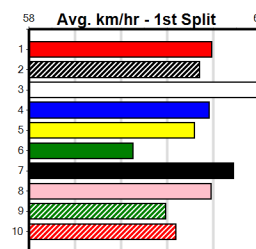

Ballarat
12
10:14PM
(VIC time)

BALLARAT GREYS BINGO EVERY SUNDAY

Distance: 390m, Race Type: Mixed 4/5, Total Prizemoney: $3,360
1st: $2,250, 2nd: $690, 3rd: $345, 4th: $75

The gifted ALL TALENT (5) resumes from a spell and he should be primed to fire fresh.
DESTRUCTIVELY (3) is another class act who should be fully wound up and he is expected to sprint well fresh. CHEMICAL EROSION (4) shows promise.

Watchdog Tips: **5** **3** **4** **7** Bet: **Win 5**

Form	Box	Wgt	Dist	Track	Date	Time	BOB	Margin	1st/2nd (Time)	PIR	Checked	Comment	W/R	Split 1	S/P	Grade	
1	MAK THE CUT [5]																$14.00
BD	Bitch	Jun-22	Sire: FERNANDO BALE	Dam: ALL DOLLED UP													
Owner(s): A Gannell																	
Winning Distances: < 300m (0) 300 - 399m (3) 400 - 499m (1) 500 - 599m (0) 600 - 699m (0) > 700m (0)																	
Winning Weights: 26.3(1) 26.4(1) 26.8(2)																	
7th (5)	26.4	390	BAL	R11	18-Sep-24	22.75	21.78		7.00L	HOT SAKI (22.26)			Q/46	.	.	8.47	$8.70 X67
3rd (6)	26.4	390	WBL	R11	10-Oct-24	22.61	21.87		5.00L	CRUISING JAMIE (22.27)			M/44	.	.	8.83	$2.90 X67
2nd (5)	26.4	390	BAL	R10	16-Oct-24	22.28	21.97		0.75L	CAPTAIN STEVIE (22.23)			M/22	.	.	8.43	$13.70 X67
1st (5)	26.3	390	BAL	R14	24-Oct-24	22.08	22.08		2.75L	NOSEY PARKER (22.27)			Q/11	.	.	8.31	$4.30 X67
2nd (4)	26.3	400	GEL	R9	01-Nov-24	22.85	22.44		4.00L	QILIN BALE (22.58)			M/22		SW	8.59	$4.20 RW
2nd (8)	26.3	400	GEL	R12	08-Nov-24	22.82	22.39		1.25L	COOL NATURE (22.75)			M/33	.	.	8.46	$7.10 5
5th (6)	26.7	390	BAL	R11	13-Nov-24	22.71	22.11		8.50L	CAPTAIN ALICE (22.12)			M/65	.	.	8.53	$10.10 5
1st (1)	26.8	400	GEL	R5	22-Nov-24	22.49	22.27		2.25L	XISAN BALE (22.64)			Q/11	.	.	8.29	$6.50 5
Last 3 wins NOT included above																	
1st (2)	26.8	390	BAL	R2	22-Jul-24	22.82	22.36		5.50L	PARNASSUS (23.19)			M/11	.	.	8.59	$1.40 T3-M
1st (8)	26.4	390	WBL	R10	12-Sep-24	22.15	21.89		3.25L	TINKER LEE (22.36)			Q/11	.	.	8.56	$5.50 X67
Trainer: Paul Mathieson (Myrniong)																	

Box	1st	2nd	3rd	4th	5th	6th	7th	8th
1	1							
2				1				
3								
4								
5	1	2						1
6		1	1		1			
7		1						
8	1	1						

Prize Best	$11005.00	
Starts	22.08(5)-24/10/24	
Trk/Dts	15-4-6-2	
APM	8-2-3-1	7717