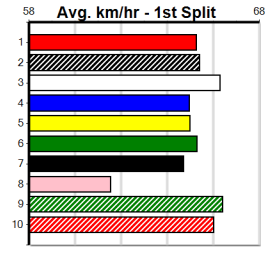

SPORTSBET HT3 (1-4 WINS)

Distance: 450m, Race Type: Restricted Win Heat, Total Prizemoney: $2,925
1st: $1,950, 2nd: $600, 3rd: $300, 4th: $75

PAW PHELPS (7) turned in a great performance at Geelong last time and he can go one better this time around. SUNSET WISP (2) is better than her past two runs and she will be in the firing line throughout. LEON'S ENTITY (1) has the gun draw.

Watchdog Tips: 7 2 1 6 Bet: Win 7

LEON'S ENTITY [5] No luck in his past two, can atone, threat $4.60
Owner(s): K Boyle, Sire: ASTON DEE BEE, Dam: ZARA'S ENTITY
Trainer: Kathleen Boyle (Lethbridge)

SUNSET WISP (NSW)[6] Handy PB here, settles on the speed, danger $4.20
Owner(s): DAILLY GREYHOUND FARMS (SYN), Sire: FERAL FRANKY, Dam: SUNSET BOURBSKI
Trainer: Thomas Dailly (Anakie)

GOLDEN BLEND (NSW)[5] Back in form but this is harder, next time $21.00
Owner(s): A Hunter, Sire: LK'S CRUSHN IT, Dam: SERGIS
Trainer: Gary Hunt (Cudgee)

HIGHWAY HOOLIGAN (NSW)[4] Tough draw, needs to lead, look to others $10.00
Owner(s): C Hayes, Sire: HARD STYLE RICO, Dam: ZIPPING CIA
Trainer: Cooper Hayes (Mill Park)

PAW ZEVA (NSW)[7] Down on confidence but has talent, place $8.00
Owner(s): B Wheeler, Sire: FERNANDO BALE, Dam: ZELZER ALLEN
Trainer: Thomas Dailly (Anakie)