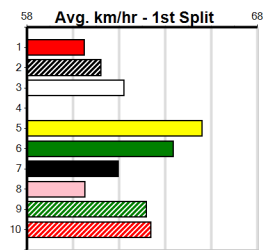

14 RACES TONIGHT

Distance: 450m, Race Type: Maiden, Total Prizemoney: $2,535
1st: $1,680, 2nd: $520, 3rd: $260, 4th: $75

PAW URSULA (7) has been placed in five of seven to date and she has the speed to cross and lead throughout. SHIMA STAN (5) was well supported in his luckless debut run and he can make amends this time. NORA'S NOVA (4) is a well bred type

Watchdog Tips: **7** **5** **4** **3** **Bet:** Box Quinella 4,5,7 ($10 for 333.33%)

1

RIVIA LUFFY [M] **$7.50**

Placed in nine of 14 to date, well drawn, place

RF Dog Jul-22 Sire: ALLEN DEED Dam: RIVIA BALE

Owner(s): DAILLY GREYHOUND FARMS (SYN), G Dailly, T Dailly

Trainer: Thomas Dailly (Anakie)

Winning Distances: < 300m (0) 300 - 399m (0) 400 - 499m (0) 500 - 599m (0) 600 - 699m (0) > 700m (0)

Winning Weights:

Rank	Dist	Wgt	Track	Date	Time	BOB	Margin	1st/2nd (Time)	PIR	Checked	Comment	WR	Split 1	S/P	Grade
4th	(5)	34.4	BAL	R2	09-Oct-24	25.86	25.19	7.00L SUNSET WISP (25.40)	M/886	.	.	.	7.10	$10.40	M
3rd	(1)	33.9	BAL	R1	23-Oct-24	26.72	24.99	18.00 KIWI KENJI (25.47)	Q/754	.	.	.	6.86	$3.60	M
3rd	(5)	33.7	515	SAP	R1	28-Oct-24	29.95	29.42	2.25L KIWI JAY (29.79)	M/6433	.	.	5.34	$8.80	M
3rd	(2)	33.5	525	MEP	R3	06-Nov-24	30.49	29.90	4.75L DISTANT (30.17)	M/4444	.	.	5.37	$4.30	MH
8th	(3)	33.7	525	MEA	R1	16-Nov-24	31.49	29.66	17.00 DISTANT (30.31)	M/8488	.	SW	5.38	$8.70	MF
5th	(1)	33.9	460	GEL	R1	19-Nov-24	26.59	25.83	6.50L PAW VERA (26.17)	Q/345	.	.	6.87	$6.50	M
3rd	(2)	33.4	460	GEL	R9	28-Nov-24	26.23	25.69	2.50L CHICKEN FISH (26.06)	M/555	.	.	6.87	$8.40	RW
3rd	(6)	33.1	525	MEP	R1	04-Dec-24	30.88	29.74	11.00 MEPUNGA SCARLETT (30.15)	M/8885	.	.	5.44	$6.60	MH

Last 3 wins NOT included above

Bx	1st	2nd	3rd	4th	5th	6th	7th	8th
1		1	1	1	1			
2			3					
3								1
4				1				
5				2	1			
6				1				
7		1						1
8								

Prize Best	$3435.00
Starts	25.74(5)-2/10/24
Trk/Dts	14-0-1-8
APM	4-0-0-3
	2139

2

REV PIRATE [M] **$12.00**

Failed to fire on debut, needs more time

RF Dog Feb-23 Sire: FERAL FRANKY Dam: JD REVELATION

Owner(s): DAILLY GREYHOUND FARMS (SYN), G Dailly, T Dailly

Trainer: Thomas Dailly (Anakie)

Winning Distances: < 300m (0) 300 - 399m (0) 400 - 499m (0) 500 - 599m (0) 600 - 699m (0) > 700m (0)

Winning Weights:

Rank	Dist	Wgt	Track	Date	Time	BOB	Margin	1st/2nd (Time)	PIR	Checked	Comment	WR	Split 1	S/P	Grade
6th	(8)	34.5	525	MEP	R3	04-Dec-24	31.26	29.74	16.00 VALENZUELA (30.17)	S/6665	.	.	5.40	$15.40	MH

Last 3 wins NOT included above

Bx	1st	2nd	3rd	4th	5th	6th	7th	8th
1								
2								
3								
4								
5								
6								
7								
8								

Prize Best	$0.00
Starts	FSH
Trk/Dts	1-0-0-0
APM	0-0-0-0
	0

3

SHIMA SAND [M] **$6.00**

Better for the run on debut, must keep safe

BD Dog Apr-23 Sire: FERAL FRANKY Dam: SHIMA PEARL

Owner(s): CGC SYN (SYN), D Gleeson, R Cummings, S Cummings

Trainer: Thomas Dailly (Anakie)

Winning Distances: < 300m (0) 300 - 399m (0) 400 - 499m (0) 500 - 599m (0) 600 - 699m (0) > 700m (0)

Winning Weights:

Rank	Dist	Wgt	Track	Date	Time	BOB	Margin	1st/2nd (Time)	PIR	Checked	Comment	WR	Split 1	S/P	Grade
7th	(5)	30.9	525	MEP	R1	04-Dec-24	31.22	29.74	16.00 MEPUNGA SCARLETT (30.15)	M/5546	.	.	5.35	$19.40	MH

Last 3 wins NOT included above

Bx	1st	2nd	3rd	4th	5th	6th	7th	8th
1								
2								
3								
4								
5								1
6								
7								
8								

Prize Best	$0.00
Starts	FSH
Trk/Dts	1-0-0-0
APM	0-0-0-0
	0