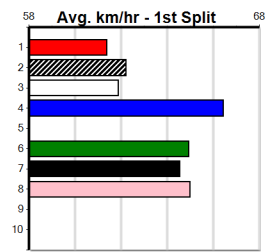

TUDOR ELECTRICAL

Distance: 545m, Race Type: Mixed 4/5, Total Prizemoney: $3,875
1st: $2,600, 2nd: $800, 3rd: $400, 4th: $75

AWESOME AVENGER (7) resumed from a spell with a handy Bendigo placing and he can go one better this time around. TAMMY MCIVOR (4) is racing with confidence and she will appreciate the empty draw outside. ASTON GAGA (6) has claims

Watchdog Tips: **7** **4** **6** **1** **Bet:** **Win 7**

1

CARIBBEAN [5] **Good record here but this is harder, place best** **$10.00**

BK Dog Nov-21 Sire: FLYING RICCIARDO Dam: FLOWING Trainer: Stephen Brincat (Albanvale)

Owner(s): S Brincat
Winning Distances: < 300m (0) 300 - 399m (0) 400 - 499m (2) 500 - 599m (4) 600 - 699m (0) > 700m (0)
Winning Weights: 34.1(1) 34.6(1) 34.7(1) 34.8(1) 35.0(1) 35.7(1)

Box	1st	2nd	3rd	4th	5th	6th	7th	8th
1								
2		2	1	3	2			
3				1	1	1		
4	1		1	1	1	1		
5	1					2	1	
6	1	5				2	1	
7	2	2	2		2		1	
8	1			1	1	2		1

Prize Best Starts Trk/Dts APM: $16730.00, 31.28(7)-1/1/24, 46-6-9-4, 2-1-1-0, 3693

2

SENSES FAIL [5] **Down on confidence, one paced, prefer to watch** **$51.00**

BE Bitch Feb-22 Sire: FERNANDO BALE Dam: MY DEWANA PENNY Trainer: Heath Mcadam (Ocean Grove)

Owner(s): H Mcadam
Winning Distances: < 300m (0) 300 - 399m (1) 400 - 499m (2) 500 - 599m (0) 600 - 699m (0) > 700m (0)
Winning Weights: 26.9(1) 27.5(1) 27.7(1)

Box	1st	2nd	3rd	4th	5th	6th	7th	8th
1			2	1				
2		1	2	1	1	1	1	
3	1		1		1	1		
4	1		1	1	1			1
5	1	1			1	1		2
6		1	1			2	1	
7			1	2	1		1	
8					1			

Prize Best Starts Trk/Dts APM: $6845.00, FSTD, 36-3-3-8, 0-0-0-0, 2734

3

MORE VOLTAGE [5] ***** SCRATCHED ***** **$8.00**

BK Dog Mar-22 Sire: MY REDEEMER Dam: HEADSPACE Trainer: Ian Hopper (Werribee)

Owner(s): I Hopper
Winning Distances: < 300m (0) 300 - 399m (0) 400 - 499m (1) 500 - 599m (2) 600 - 699m (0) > 700m (0)
Winning Weights: 30.9(1) 31.3(1) 31.8(1)

Box	1st	2nd	3rd	4th	5th	6th	7th	8th
1			1	2				1
2	1		1	1	1			1
3	1		1			1		
4		1					1	1
5		1	1	1		1	2	
6	1							
7				1				
8		1	1	1				1

Prize Best Starts Trk/Dts APM: $6370.00, 31.31(8)-25/1/24, 27-3-3-5, 8-0-3-2, 3362

4

TAMMY MCIVOR [5] **Empty draw helps, racing well, main danger** **$3.40**

RF Bitch May-22 Sire: FERAL FRANKY Dam: MCIVOR VERNA Trainer: Barry Priest (Junortoun)

Owner(s): B Priest
Winning Distances: < 300m (0) 300 - 399m (0) 400 - 499m (3) 500 - 599m (3) 600 - 699m (0) > 700m (0)
Winning Weights: 29.0(2) 29.3(1) 29.6(2) 29.7(1)

Box	1st	2nd	3rd	4th	5th	6th	7th	8th
1	3							
2		1	1		1			1
3			1	1				
4	1	2		1				1
5				1				
6	1			1		1	1	
7			1	1			2	
8	1		4					

Prize Best Starts Trk/Dts APM: $23005.00, FSH, 28-6-3-7, 0-0-0-0, 12019

5

*** VACANT BOX ***

Sire: Dam: Trainer: Box History