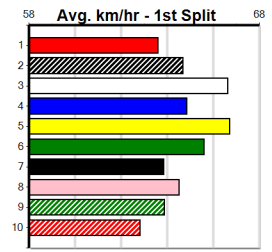

Distance: 450m, Race Type: Grade 5, Total Prizemoney: \$2,925
1st: \$1,950, 2nd: \$600, 3rd: \$300, 4th: \$75

ZIPPING KERR (5) showed her true talent with a breathtaking 25.51 Geelong win and she looks suited once again. BELSAR (2) is a powerful type and she just needs a little room early on.