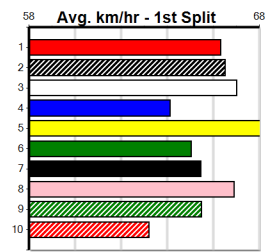

Ballarat
13 (E1)
10:31PM

(VIC time)

ONE MORE RACE TO GO

Distance: 390m, Race Type: Grade 5, Total Prizemoney: $2,925
1st: $1,950, 2nd: $600, 3rd: $300, 4th: $75

SPEEDY EASY (6) is a serious up and comer and she should assume control soon after box rise.
SOLICIT (5) comes here with strong QLD form and he has joined a powerful local kennel, while
ZIPPING MUFASA (2) just needs room to muster pace.

Watchdog Tips: **6** **5** **2** **8** **Bet:** **Win 6**

1

LOCHINVAR RUBY (NSW)[5] In form but needs to lead, too much pace in this **$8.00**
BK Bitch Jul-22 Sire: FERNANDO BALE Dam: KROES Trainer: Jack Osborne (Avalon)
Owner(s): B Osborne
Winning Distances: < 300m (0) 300 - 399m (3) 400 - 499m (2) 500 - 599m (0) 600 - 699m (0) > 700m (0)
Winning Weights: 25.3(1) 26.2(1) 26.3(1) 26.7(1) 27.2(1)

Box	1st	2nd	3rd	4th	5th	6th	7th	8th
1					1			
2						1		
3	1		2					
4	2	1		2		1		
5					1			
6	1	1				1		1
7	1	2		1			1	
8		1		1				

Prize Best Starts Trk/Dts APM $11855.63 22.31(6)-12/6/24 25-5-5-2 12-2-3-1 7580

2

ZIPPING MUFASA (NSW)[5] Brilliant in his past two, threat with luck **$3.60**
BEF Dog Dec-22 Sire: ASTON RUPEE Dam: ZIPPING MAGDA Trainer: Robert Camilleri (Lara)
Owner(s): Hallinan Hallinan (SYN), M Hallinan, F Hallinan
Winning Distances: < 300m (0) 300 - 399m (0) 400 - 499m (4) 500 - 599m (0) 600 - 699m (0) > 700m (0)
Winning Weights: 32.3(1) 32.8(1) 33.2(1) 33.3(1)

Box	1st	2nd	3rd	4th	5th	6th	7th	8th
1	1		1					
2								
3								
4	1			1				
5		1						
6		1	1	1				
7	1		2					
8	1			1				

Prize Best Starts Trk/Dts APM $10465.00 FSH 13-4-2-4 0-0-0-0 8328

3

MAN OF COURAGE [5] Every chance last time, will need it easier **$14.00**
BD Dog Jan-22 Sire: FERNANDO BALE Dam: SMOKIN' CINDY Trainer: Shaun Coulson (Balliang)
Owner(s): S Coulson
Winning Distances: < 300m (0) 300 - 399m (4) 400 - 499m (5) 500 - 599m (0) 600 - 699m (0) > 700m (0)
Winning Weights: 26.8(1) 26.9(1) 27.0(2) 27.1(1) 27.2(1) 27.3(1) 27.5(1) 27.6(1)

Box	1st	2nd	3rd	4th	5th	6th	7th	8th
1			1		1	1		
2	2	2					1	
3		3	2					1 1
4	1	1	2	2				
5		4	2			3		1
6	1		1	1	1	1	1	
7	2	2						1
8	3	2	1	2	3			

Prize Best Starts Trk/Dts APM $26605.00 22.10(4)-27/2/24 53-9-14-9 16-2-3-3 7831

4

PAW REX (NSW)[5] Eye catching run last time out, place claims **$7.50**
BE Dog Jan-23 Sire: BERNARDO Dam: DYNA GARNER Trainer: Mark Delbridge (Balliang)
Owner(s): B Wheeler
Winning Distances: < 300m (0) 300 - 399m (2) 400 - 499m (5) 500 - 599m (0) 600 - 699m (0) > 700m (0)
Winning Weights: 31.6(1) 31.7(4) 31.8(2)

Box	1st	2nd	3rd	4th	5th	6th	7th	8th
1								
2	1	1			1			
3	4				1			2
4						1		2
5	1							
6	1							
7		1						
8								1

Prize Best Starts Trk/Dts APM $14880.00 22.18(3)-7/8/24 16-7-2-0 2-2-0-0 8952

5

SOLICIT (NSW)[5] Brilliant QLD prospect, in good hands, danger **$6.00**
BK Dog Mar-23 Sire: KOBLENZ Dam: SHERBINI Trainer: David Geall (Lara)
Owner(s): S Davis
Winning Distances: < 300m (0) 300 - 399m (0) 400 - 499m (3) 500 - 599m (0) 600 - 699m (0) > 700m (0)
Winning Weights: 35.3(1) 35.9(1) 36.0(1)

Box	1st	2nd	3rd	4th	5th	6th	7th	8th
1								
2	1							
3	1							
4								
5								
6								
7								
8	1							

Prize Best Starts Trk/Dts APM $6370.00 FSH 3-3-0-0 0-0-0-0 5486