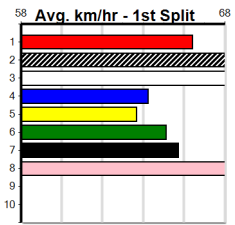

DREAMCHASERS - TICKETS ON SALE NO

Distance: 350m, Race Type: Grade 5 T3, Total Prizemoney: $1,530
1st: $1,000, 2nd: $320, 3rd: $160, 4th: $50

7
11:38AM
(VIC time)

MASTER ZORRO (2) can find the arm soon after box rise in this and he will be hard to catch if he does so. FEROCIOUS SANDY (1) looks set to get the gun run behind the speed in this and she could make her presence felt late.

Watchdog Tips: **2** **1** **3** **8** **Bet:** **Quinella 1/2 ($10 for 1000%)**