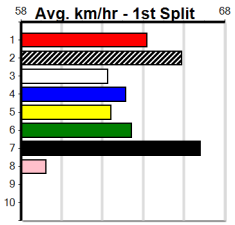

Healesville

MR HUMMER LIMOS (0-1 WIN)

Distance: 350m, Race Type: Tier 3 - Restricted Win, Total Prizemoney: \$1,530
 1st: \$1,000, 2nd: \$320, 3rd: \$160, 4th: \$50

9

12:09PM

(VIC time)

BALDO (7) has the speed to find the arm soon after box rise in this and he will be hard to reel in if he can do so here. BLAME ESMERALDA (2) can show good mid race pace in her races and she could pour on the pressure here.