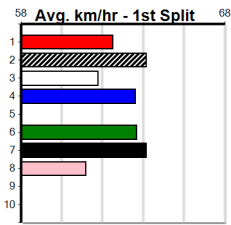

Healesville

PITSTOP MOWER REPAIRS (1-2 WINS)

Distance: 350m, Race Type: Tier 3 - Restricted Win, Total Prizemoney: \$1,530
1st: \$1,000, 2nd: \$320, 3rd: \$160, 4th: \$50

10

12:32PM

(VIC time)

ALL ON MERRETT (4) explodes once fully balanced in his races and he looks hard to hold out in this with the aid of a vacant box on his outside. WORLD WAR (6) showed good speed in beating the top elect last start and looks like the danger.