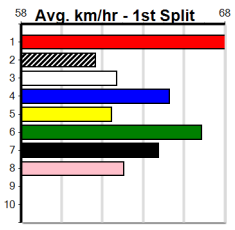

4

10:53AM

(VIC time)

INTER CYBORG (7) has shown good speed in his last few starts and he may be the one to beat over the shorter trip in this. KANJI QUEBEC (2) is much better than his recent form may suggest and he is drawn to challenge here.

Watchdog Tips: 7 2 4 5 Bet: Win 7

Table header with columns: Form, Box, Weight, Dist, Track, Date, Time, BON, Margin, 1st/2nd (Time), PIR, Checked, Comment, W/R, Split 1, S/P, Grade.

Race 1: SONIC SHOCKWAVE [5]. Can come out running at times, keep safe here. PAUA TO AVOID. $7.50. Includes horse details and winning boxes.

Race 2: KANJI QUEBEC [5]. Much better than recent form may read, danger. KANJI. $3.60. Includes horse details and winning boxes.

Race 3: INGA LEAH [5]. Likely to find these a bit too quick, tested here. MISS SHIEKA. $21.00. Includes horse details and winning boxes.

Race 4: CONTRALTO [5]. Can race closer to the speed in this, big chance. CHALLIS ANNIE. $6.00. Includes horse details and winning boxes.

Race 5: BEN OLLIE [5]. Can unwind a powerful finish here, put in exotics. ONE STEP AHEAD. $5.00. Includes horse details and winning boxes.

Race 6: HUDSON RIVER [5]. Been a bit too slow early of late, needs to step. MACEY BLUE. $10.00. Includes horse details and winning boxes.

Race 7: INTER CYBORG [5]. Shown good speed in his last few starts, go close. INTER ELESHA. $4.20. Includes horse details and winning boxes.

Race 8: GOING GETS TOUGH (NSW)[5]. May get burnt off early in this, needs some luck. SUNBURNT OPAL. $12.00. Includes horse details and winning boxes.

Race 9: *** NO RESERVE ***. Includes trainer and owner information.

Race 10: *** NO RESERVE ***. Includes trainer and owner information.