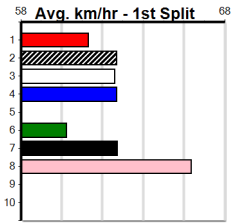

Suggested Quaddie:

- 1st Leg: 2,3,5 2nd Leg: 1,2,7
- 3rd Leg: 1,2 4th Leg: 2,6,7
- Cost: \$50 for 92.59%

Download Now

Mobile Form Guide

Average Winning Time:

Distance	Grade	Avg. Time
300m	Grade 5 T3	16.96
300m	Tier 3 - Restricted Win	17.08
300m	Tier 3 - Maiden	17.18
350m	Grade 5 T3	19.60
350m	Tier 3 - Restricted Win	19.65

Track Record:

Distance	Time	Greyhound	Date Set
300m	16.057	UNLEASH COLLINDA	11-Dec-22
350m	18.641	UNLEASH COLLINDA	19-Feb-23

Healesville

SPORTSBET MAKE IT A MULTI

Distance: 300m, Race Type: Tier 3 - Maiden, Total Prizemoney: \$1,530
1st: \$1,000, 2nd: \$320, 3rd: \$160, 4th: \$50