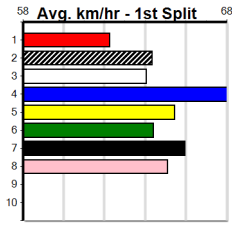

Healesville

HEALESVILLE PHYSIO & SPORTS MEDICI

Distance: 350m, Race Type: Grade 5 T3, Total Prizemoney: \$1,530
1st: \$1,000, 2nd: \$320, 3rd: \$160, 4th: \$50

8

11:53AM

(VIC time)

INTER ROUGE (7) has recorded handy wins here in 2 of her last 4 starts and she may prove hard to hold out in this. TOP SPEED GEAR (2) returned to form with a solid placing here last start and he looks like the danger.