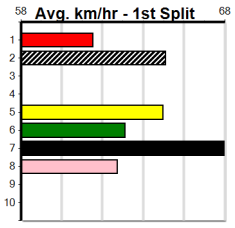

MONTROSE IGA LIQUOR (1-2 WINS)

Distance: 300m, Race Type: Tier 3 - Restricted Win, Total Prizemoney: $1,530
1st: $1,000, 2nd: $320, 3rd: $160, 4th: $50

2

10:20AM
(VIC time)

CALL ME DUSTY (3) is resuming after 5 months out today but he had good early speed before his spell and if he can lead here he may be hard to catch. ARE YOU OKAY (6) has plenty of talent but seems to find one better each time.

Watchdog Tips: **3** **6** **7** **5** Bet: Win 3