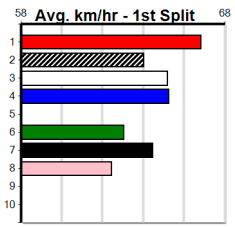

Healesville

CENTRAL SCAFFOLDS (2-4 WINS)

Distance: 300m, Race Type: Tier 3 - Restricted Win, Total Prizemoney: $1,530
1st: $1,000, 2nd: $320, 3rd: $160, 4th: $50

11

12:47PM
(VIC time)

BLISSFUL RAIN (8) has been smartly placed in 2 of her last 3 starts and she may prove a bit too classy for her rivals in this. KRAKEN CASPER (7) looks set to race on the speed from the outset and he should be right in the finish as well.

Watchdog Tips: **8** **7** **1** **6** **Bet:** **Win 8**