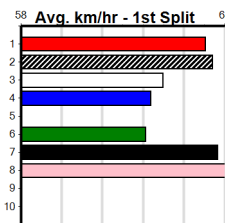

Healesville

OUTER EAST FOOTBALL NETBALL COMP

Distance: 350m, Race Type: Grade 5 T3, Total Prizemoney: \$1,530
1st: \$1,000, 2nd: \$320, 3rd: \$160, 4th: \$50

6

11:23AM

(VIC time)

BANK ROBBER (2) posted a top win between some very tough races 2 starts back and he could be the one to beat in this. ESPECIAL DIGGER (7) has shown good speed in her recent placings and she could be the danger here.