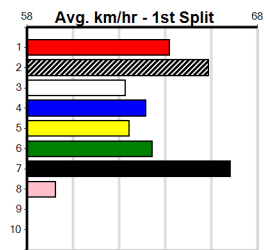

MR HUMMER LIMOS (0-1 WIN)

9

12:09PM

(VIC time)

Distance: 350m, Race Type: Tier 3 - Restricted Win, Total Prizemoney: $1,530
1st: $1,000, 2nd: $320, 3rd: $160, 4th: $50

BALDO (7) has the speed to find the arm soon after box rise in this and he will be hard to reel in if he can do so here. BLAME ESMERALDA (2) can show good mid race pace in her races and she could pour on the pressure here.

Watchdog Tips: **7** **2** **4** **6** **Bet:** **Win 7**

1

BOSTON DASH [7] **Slow out and well beaten of late, tested here.** **$10.00**

BK Dog Jul-22 Sire: TOMMY SHELBY Dam: POPPO'S LEGACY Trainer: Scott Millard (Kyneton)

Owner(s): Millard Racing Group (SYN), S Millard, C Millard, D Millard

Winning Distances: < 300m (0) 300 - 399m (0) 400 - 499m (1) 500 - 599m (0) 600 - 699m (0) > 700m (0)

Winning Weights: 33.3(1)

Box	1st	2nd	3rd	4th	5th	6th	7th	8th
1								
2								
3								
4								
5								
6								
7								
8								

8th (7) 33.7 460 WGL R7 03-Oct-24 26.96 26.16 7.00L BOBBY BACCALA (26.50) S/688 . . . . . 6.84 $5.10 T3-RW

3rd (4) 33.7 500 BEN R5 09-Oct-24 29.04 28.32 6.50L MISSIN' THE BUG (28.60) M/422 . . . . . 6.96 $3.00 T3-7

8th (8) 33.9 450 BAL R10 14-Oct-24 27.05 25.41 12.00 OREGON HUTAN (26.26) Q/118 . . . . . 6.67 $63.90 T3-7

5th (1) 33.8 425 BEN R3 19-Oct-24 24.87 24.08 12.00 SODA PHOENIX (24.08) M/335 . . . . . V10 . . . . . 6.63 $14.40 7

8th (8) 33.1 400 GEL R4 05-Nov-24 23.42 22.46 14.00 BRONZE (22.46) M/78 . . . . . 8.81 $43.80 7

5th (5) 33.3 350 HVL R9 08-Nov-24 20.19 19.58 3.75L COMO PRINCE (19.93) M/5 . . . . . 6.85 $9.30 T3-7

8th (5) 33.3 350 HVL R4 15-Nov-24 20.23 19.39 7.50L WORLD WAR (19.73) M/7 . . . . . 6.83 $60.40 T3-7

6th (4) 33.6 425 BEN R10 20-Nov-24 25.13 24.19 11.00 GOT IMMUNITY (24.41) S/577 . . . . . 6.75 $8.70 7

Last 3 wins NOT included above

1st (6) 33.3 460 WGL R3 05-Sep-24 26.64 26.64 12.00 PARUMBA PRINCE (27.41) M/111 . . . . . SW . . . . . 6.73 $23.60 M

Prize Best Starts Trk/Dts APM $2755.00 20.19(5)-8/11/24 21-1-3-3 3-0-0-0 1579

2

BLAME ESMERALDA [7] **Good mid race pace, better than last 2, danger.** **$4.60**

BK Bitch Jun-22 Sire: FERNANDO BALE Dam: ESMAY Trainer: Brian Sonneman (Warragul)

Owner(s): R Atkins

Winning Distances: < 300m (0) 300 - 399m (1) 400 - 499m (0) 500 - 599m (0) 600 - 699m (0) > 700m (0)

Winning Weights: 26.6(1)

Box	1st	2nd	3rd	4th	5th	6th	7th	8th
1								
2								
3								
4								
5								
6								
7								
8								

5th (2) 26.6 300 HVL R1 03-Nov-24 17.42 17.03 6.00L WHO ME (17.03) M/6 . . . . . 4.12 $13.10 M

1st (1) 26.6 350 HVL R2 10-Nov-24 19.84 19.39 0.05L BOSTON LEGAL (19.85) M/1 . . . . . SW . . . . . 6.62 $12.40 M

3rd (3) 26.8 350 HVL R4 15-Nov-24 19.99 19.39 3.75L WORLD WAR (19.73) M/5 . . . . . 6.77 $4.40 T3-7

2nd (5) 26.9 300 HVL R9 20-Nov-24 17.17 17.01 2.50L RING A HOUDINI (17.01) M/3 . . . . . 3.99 $5.70 X67

7th (6) 26.7 400 WGL R9 28-Nov-24 23.85 22.74 13.00 HOW HIGH CONGA (22.98) M/67 . . . . . 8.91 $19.90 T3-7

5th (1) 26.3 400 WGL R2 06-Dec-24 23.15 22.44 9.50L PRETTY FOLLIE (22.52) M/45 . . . . . 8.48 $37.80 7

Last 3 wins NOT included above

Prize Best Starts Trk/Dts APM $2160.00 19.84(1)-10/11/24 6-1-1-1 2-1-0-1 1824