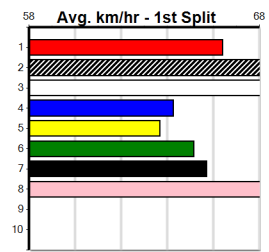

DREAMCHASERS - TICKETS ON SALE NOW

7

11:38AM

(VIC time)

Distance: 350m, Race Type: Grade 5 T3, Total Prizemoney: $1,530
1st: $1,000, 2nd: $320, 3rd: $160, 4th: $50

MASTER ZORRO (2) can find the arm soon after box rise in this and he will be hard to catch if he does so. FEROCIOUS SANDY (1) looks set to get the gun run behind the speed in this and she could make her presence felt late.

Watchdog Tips: 2 1 3 8 **Bet:** Quinella 1/2 ($10 for 1000%)

1

FEROCIOUS SANDY (NSW)[5] Drawn to get the run behind the speed, danger. $4.40

BK Bitch Jan-22 Sire: SHIMA SHINE Dam: MIDNIGHT HERO
Owner(s): WATCH AND WAIT (SYN), S Dalton, C Dalton, L Dalton
Trainer: Leonie Dalton (Coldstream)

Winning Distances: < 300m (0) 300 - 399m (7) 400 - 499m (0) 500 - 599m (0) 600 - 699m (0) > 700m (0)

Winning Weights: 26.0(1) 26.3(1) 26.6(1) 26.8(1) 26.9(1) 27.2(1) 27.4(1)

Box	1st	2nd	3rd	4th	5th	6th	7th	8th
1	1	3	1	4				
2					2	1		1
3		1		2	1	1	2	
4						1		1
5	2							1
6			1		1	1	1	1
7	1		1					1
8	1			1	1			1

Last 3 wins NOT included above

Box	1st	2nd	3rd	4th	5th	6th	7th	8th
1	2	6	3	5	4			
1	8	2	6	9	10			
1	1	2	4	3	5			

Prize Best Starts Trk/Dts APM
$10170.00
19.70(3)-4/10/24
38-7-4-2
4-0-0-0
2783

2

MASTER ZORRO [5] Can find the arm soon after box rise, one to catch $3.60

BK Dog Jun-20 Sire: BARCIA BALE Dam: INVICTUS REIGN
Owner(s): D Bourke
Trainer: David Bourke (The Basin)

Winning Distances: < 300m (0) 300 - 399m (11) 400 - 499m (2) 500 - 599m (0) 600 - 699m (0) > 700m (0)

Winning Weights: 34.8(2) 35.0(1) 35.3(2) 35.4(3) 35.5(1) 35.6(1) 35.7(1) 36.4(1) 36.7(1)

Box	1st	2nd	3rd	4th	5th	6th	7th	8th
1		6	2	4	2	2		
2	2		2	1	1	1	1	
3	1	1	2	2	2	1	2	1
4	3	3	2	2	1			
5		2	2	2	1		3	
6	2	1	2	2	1	1	1	
7	3	3	1	2	1			
8	2		2	3	1		2	1

Last 3 wins NOT included above

Box	1st	2nd	3rd	4th	5th	6th	7th	8th
1	6	3	5	4				
1	2	3	5	6				
1	4	3	6	7				

Prize Best Starts Trk/Dts APM
$43780.54
19.28(1)-11/12/22
87-13-14-14
67-9-10-11
1864

3

PERFECT SAL [5] Rarely runs a bad race here, big chance if steps. $5.00

BK Dog Nov-20 Sire: ASTON DEE BEE Dam: PERFECT MADISON
Owner(s): T Salpigtidis
Trainer: Tony Salpigtidis (Plenty)

Winning Distances: < 300m (0) 300 - 399m (15) 400 - 499m (1) 500 - 599m (0) 600 - 699m (0) > 700m (0)

Winning Weights: 31.3(1) 31.5(1) 31.6(1) 31.7(2) 32.0(1) 32.1(2) 32.5(1) 32.7(2) 32.8(2) 33.1(2) 33.3(1)

Box	1st	2nd	3rd	4th	5th	6th	7th	8th
1	1	1	2	2	1			1
2	3	3			2	2		4
3		4	1	2	2	1	4	1
4	2	1	1	1	1	2	5	
5	2		1	1	1		4	
6	3	1	1		1		2	
7	3	1	2	1				3
8	3	2	2	1				

Last 3 wins NOT included above

Box	1st	2nd	3rd	4th	5th	6th	7th	8th
1	2	3	3	5				
1	7	3	7	8				
1	2	3	1	3				

Prize Best Starts Trk/Dts APM
$24770.00
19.35(6)-4/8/23
85-16-13-10
51-10-9-4
3612

4

ESPECIAL BLONDE [5] Been too slow early in recent times, tough ask. $10.00

RF Bitch Jul-20 Sire: ORSON ALLEN Dam: ANTARCTIC LASS
Owner(s): P Knott
Trainer: Peter Knott (Carnegie)

Winning Distances: < 300m (0) 300 - 399m (6) 400 - 499m (3) 500 - 599m (0) 600 - 699m (0) > 700m (0)

Winning Weights: 26.6(1) 26.7(1) 26.9(1) 27.2(2) 27.3(1) 27.4(1) 28.1(1) 28.2(1)

Box	1st	2nd	3rd	4th	5th	6th	7th	8th
1	3	1						1
2	1	1			1			
3		1	1		1	1	2	
4	1	2	2			2	1	
5		1	3	1			3	
6	3	2		1	1			1
7	1		1	1	1	1	1	
8			1	1			3	

Last 3 wins NOT included above

Box	1st	2nd	3rd	4th	5th	6th	7th	8th
1	6	2	7	8				
1	2	7	8	9				
1	4	2	7	8				

Prize Best Starts Trk/Dts APM
$18115.00
19.72(3)-26/3/23
49-9-8-8
6-0-0-1
2123