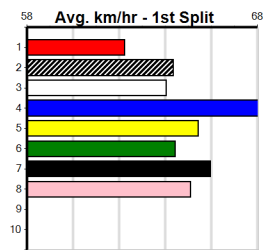

Distance: 350m, Race Type: Grade 5 T3, Total Prizemoney: $1,530
1st: $1,000, 2nd: $320, 3rd: $160, 4th: $50

11:53AM

(VIC time)

INTER ROUGE (7) has recorded handy wins here in 2 of her last 4 starts and she may prove hard to hold out in this. TOP SPEED GEAR (2) returned to form with a solid placing here last start and he looks like the danger.

Watchdog Tips: 7 2 8 1 Bet: Win 7

THAT'S A BOODIE [5] *** SCRATCHED *** $10.00
Owner(s): C Muscat privitelli
Winning Distances: < 300m (0) 300 - 399m (1) 400 - 499m (6) 500 - 599m (0) 600 - 699m (0) > 700m (0)
Box History table and Prize Best Starts table included.

TOP SPEED GEAR (TAS)[5] Solid last start placing here, major player again. $3.60
Owner(s): C Fahey
Winning Distances: < 300m (0) 300 - 399m (0) 400 - 499m (5) 500 - 599m (4) 600 - 699m (0) > 700m (0)
Box History table and Prize Best Starts table included.

FULL GLAMOUR [5] May get burnt off early in this, needs some luck. $26.00
Owner(s): Eye Candy (SYN), C Wilk, K Gorman
Winning Distances: < 300m (0) 300 - 399m (2) 400 - 499m (4) 500 - 599m (0) 600 - 699m (0) > 700m (0)
Box History table and Prize Best Starts table included.

SAPPHIRE SPEED [5] *** SCRATCHED *** $5.50
Owner(s): M Williams
Winning Distances: < 300m (0) 300 - 399m (4) 400 - 499m (4) 500 - 599m (1) 600 - 699m (0) > 700m (0)
Box History table and Prize Best Starts table included.

WANDANA LAD [5] *** SCRATCHED *** $7.00
Owner(s): G Johnson
Winning Distances: < 300m (0) 300 - 399m (6) 400 - 499m (4) 500 - 599m (2) 600 - 699m (0) > 700m (0)
Box History table and Prize Best Starts table included.