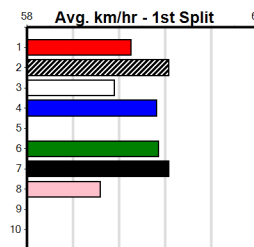

PITSTOP MOWER REPAIRS (1-2 WINS)

Distance: 350m, Race Type: Tier 3 - Restricted Win, Total Prizemoney: $1,530
1st: $1,000, 2nd: $320, 3rd: $160, 4th: $50

ALL ON MERRETT (4) explodes once fully balanced in his races and he looks hard to hold out in this with the aid of a vacant box on his outside. WORLD WAR (6) showed good speed in beating the top elect last start and looks like the danger.

Watchdog Tips: 4 6 2 8 Bet: Quinella 4/6 ($10 for 1000%)

IN THE MIX [6] May get too far back early in this, looks unlikely $15.00
BK Dog Feb-22 Sire: FABREGAS Dam: GEORGIA KATE
Owner(s): I Need a Hobby (SYN), C O'donnell, F Cugliari
Trainer: Cameron Morris-flynn (Mitchell P)
Winning Distances: < 300m (0) 300 - 399m (1) 400 - 499m (1) 500 - 599m (0) 600 - 699m (0) > 700m (0)
Winning Weights: 33.5(1) 33.7(1)
1st (5) 33.5 390 WBL R4 16-Sep-24 22.63 22.61 3.00L SLOANE SQUARE (22.83) M/11 . . . . 8.77 $6.50 7
6th (2) 33.3 450 BAL R7 23-Sep-24 26.63 25.64 8.00L MORE BEER PLEASE (26.08) M/227 . . . V14 . 6.77 $9.50 T3-RW
ST (-) 31.5 390 BAL 24-Oct-24 23.16 9.00L Trial Cleared S/32 . . . 2of4 . 8.44 . ST
7th (4) 31.6 425 BEN R4 29-Oct-24 25.08 24.05 7.00L BOROUGH MAN (24.62) M/657 . . . . 6.74 $9.90 6G
8th (8) 31.8 390 BAL R11 04-Nov-24 23.16 22.43 9.00L MUCK AROUND (22.53) M/78 . . . . 8.71 $21.20 T3-6
3rd (7) 31.7 390 BAL R11 07-Nov-24 22.95 22.07 3.75L TONKA BALE (22.70) S/44 . . . W 8.87 $5.40 X67
5th (3) 31.7 400 GEL R12 12-Nov-24 23.32 22.54 8.50L COBBLE GIBLET (22.74) S/85 . . . . 8.80 $20.60 6G
4th (4) 32.4 390 BAL R11 09-Dec-24 22.85 22.11 7.00L BOMBSHELL BANJO (22.36) M/33 . . . . 8.75 $13.60 T3-6
Last 3 wins NOT included above
1st (7) 33.7 410 HOR R1 29-Mar-24 23.57 23.23 5.00L REIKO WALTER (23.91) M/11 . . . . 10.54 $25.60 M
Prize Best $3240.00
Starts 19.85(6)-9/8/24
Trk/Dts 30-2-1-2
APM 1-0-0-0 1230

HOBBS GOBLIN [7] Good turn of foot once fully balanced, chance. $4.60
BK Dog Jun-21 Sire: AEROPLANE ERIC Dam: CLASSY SPARKS
Owner(s): N Mcrae
Trainer: Nicole Mcrae (Clyde)
Winning Distances: < 300m (0) 300 - 399m (0) 400 - 499m (1) 500 - 599m (0) 600 - 699m (0) > 700m (0)
Winning Weights: 35.9(1)
1st (5) 35.9 425 BEN R1 12-Apr-24 24.32 23.73 2.00L BEND YOUR EAR (24.45) Q/111 . . . . 6.62 $2.60 M
3rd (1) 35.7 390 BAL R9 03-Jul-24 22.56 22.02 8.00L CANYA LIBBY (22.02) M/33 . . . . 8.68 $9.30 X67
6th (5) 36.4 350 HVL R2 07-Jul-24 19.91 19.16 3.25L BUNDY PARADISE (19.69) M/6 . . . V7 . 6.73 $22.10 X67
4th (5) 37.1 400 WGL R10 26-Nov-24 23.09 22.27 4.75L REEL INFRARED (22.76) M/54 . . . SW . 8.58 $8.20 X67
4th (5) 37.0 400 WGL R9 03-Dec-24 23.53 22.49 15.00L FERRET'S KNOCK (22.53) M/44 . . . . 8.62 $7.40 X67
Last 3 wins NOT included above
Prize Best $2130.00
Starts 19.91(5)-7/7/24
Trk/Dts 5-1-0-1
APM 1-0-0-0 606