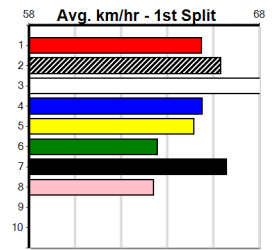

JASON McKEOWN PHOTOGRAPHY

Distance: 300m, Race Type: Grade 5 T3, Total Prizemoney: $1,530
1st: $1,000, 2nd: $320, 3rd: $160, 4th: $50

3
10:38AM

(VIC time)

HOT SUMMER SKY (5) will find this much easier than her last 2 starts and she may prove hard to hold out in this. EASILY AMUSED (7) can race on the speed from the outset in this and he looks set to be prominent throughout.

Watchdog Tips: **5** **7** **3** **1** **Bet:** **Win 5**

1

BRUTAL POWER (SA)[5] **Well drawn, easier than his last few, can threaten** **$8.50**
WBK Dog Jan-21 **Sire: HOOKED ON SCOTCH Dam: LOVE MADE ME** **Trainer: Elise Knott (Carnegie)**
Owner(s): E Knott
Winning Distances: < 300m (0) 300 - 399m (1) 400 - 499m (2) 500 - 599m (1) 600 - 699m (0) > 700m (0)
Winning Weights: 29.1(2) 29.4(1) 29.5(1)

Box	1st	2nd	3rd	4th	5th	6th	7th	8th
1								
2								
3	1							
4	1							
5	1	1						
6								
7		1	1	2				3
8	1							

Prize Best Starts Trk/Dts APM $11720.00
17.04(2)-17/11/24
27-4-5-2
2-0-1-0
2432

2

RAGING COOPER [5] **Handy win here last start but can miss the kick.** **$10.00**
BK Dog Feb-21 **Sire: HOOKS Y Dam: MOMENT BY MAREE** **Trainer: Nicole Lummas (Wangaratta Sout)**
Owner(s): Highfield Racing (SYN), N Lummas, J Whybrow, S Whybrow
Winning Distances: < 300m (0) 300 - 399m (11) 400 - 499m (1) 500 - 599m (2) 600 - 699m (0) > 700m (0)
Winning Weights: 31.6(1) 31.7(1) 31.8(1) 32.2(1) 32.4(2) 32.5(3) 32.6(2) 32.7(1) 32.8(1) 33.2(1)

Box	1st	2nd	3rd	4th	5th	6th	7th	8th
1								
2	1	2	2	1	2			1
3	2	2					1	3
4	2	2	1	3	1	2		2
5	1	3	2		2	1	2	
6	4	2	5	1	2	2		2
7	2	3	1	2	2			2
8	2	1	1	1				2

Prize Best Starts Trk/Dts APM $25865.00
16.91(1)-17/12/23
83-14-11-14
4-1-1-0
4585

3

INSENSITIVE [5] **Good turn of foot once balanced, big chance here.** **$5.00**
BK Bitch Sep-20 **Sire: FERNANDO BALE Dam: FLOWING** **Trainer: Fred Vassallo (Eumemmerring)**
Owner(s): A Tullio
Winning Distances: < 300m (0) 300 - 399m (6) 400 - 499m (0) 500 - 599m (0) 600 - 699m (0) > 700m (0)
Winning Weights: 26.1(1) 26.6(1) 26.7(2) 26.9(2)

Box	1st	2nd	3rd	4th	5th	6th	7th	8th
1	1							
2			1					
3		2						
4	2	1		1	1			
5			2		1			
6	1				1	1	1	
7	1	3	1	1				1
8	1	1	1	1				

Prize Best Starts Trk/Dts APM $14200.63
16.64(7)-13/10/24
33-6-7-5
15-3-3-1
3116

4

KING KABOOM [5] **Far from disgraced in recent times, cannot dismiss** **$12.00**
BK Dog Feb-19 **Sire: ALLEN DEED Dam: QUEEN KABOOM** **Trainer: Paul Hofman (Creswick)**
Owner(s): P Hofman
Winning Distances: < 300m (0) 300 - 399m (19) 400 - 499m (5) 500 - 599m (1) 600 - 699m (0) > 700m (0)
Winning Weights: 28.3(1) 28.4(3) 28.5(1) 28.6(1) 28.7(2) 28.9(1) 29.0(2) 29.2(1) 29.3(2) 29.4(1) 29.7(1) 29.9(3) 30.0(1)

Box	1st	2nd	3rd	4th	5th	6th	7th	8th
1	3	1	3	3	3	1	2	1
2	6	7						
3		2	3	1			2	2
4	4	1	1	2	4			1
5	2	3	1	3	1	2		
6	1	2	3	5	5	2	3	2
7	4	5	1	3	2	5		1
8	5	1	1	3	5	4	4	1

Prize Best Starts Trk/Dts APM $53075.00
16.67(2)-17/9/23
139-25-22-13
34-7-7-5
3291

5

HOT SUMMER SKY [5] **Much easier here than her last 2 starts, go close.** **$3.20**
BD Bitch May-22 **Sire: KOBLENZ Dam: SUMMER NIGHTS** **Trainer: Jodi Thorpe (Arthurs Creek)**
Owner(s): THOR-PLUM (SYN), J Thorpe, J Thorpe, D Plumridge, T Sando, A Stock, R Stock
Winning Distances: < 300m (0) 300 - 399m (4) 400 - 499m (1) 500 - 599m (0) 600 - 699m (0) > 700m (0)
Winning Weights: 28.2(1) 28.3(1) 28.7(2) 29.4(1)

Box	1st	2nd	3rd	4th	5th	6th	7th	8th
1					1	1		
2								1
3	1	1	2	1				
4	1	1						
5	1		1					1
6			1			1		
7	2			1	2			
8		1	1					

Prize Best Starts Trk/Dts APM $8695.00
16.72(7)-23/9/24
24-5-3-5
4-1-1-0
3002