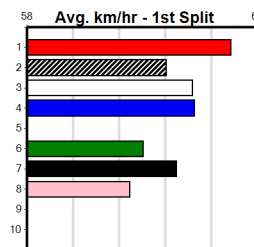

CENTRAL SCAFFOLDS (2-4 WINS)

Distance: 300m, Race Type: Tier 3 - Restricted Win, Total Prizemoney: $1,530
1st: $1,000, 2nd: $320, 3rd: $160, 4th: $50

BLISSFUL RAIN (8) has been smartly placed in 2 of her last 3 starts and she may prove a bit too classy for her rivals in this. KRAKEN CASPER (7) looks set to race on the speed from the outset and he should be right in the finish as well.

Watchdog Tips: 8 7 1 6 Bet: Win 8

Form Box Wgt Dist Track Date Time BON Margin 1st/2nd (Time) PIR Checked Comment W/R Split 1 S/P Grade
BLONDE MUSTANG [6] Hit the line in handy last start win here, chance. $5.50
LTF Bitch Dec-21 Sire: ALLEN DEED Dam: BLACK MUSTANG Trainer: Bernie Ender (St Albans)
Owner(s): L Condon
Winning Distances: < 300m (0) 300 - 399m (1) 400 - 499m (1) 500 - 599m (0) 600 - 699m (0) > 700m (0)
Winning Weights: 25.6(1) 25.8(1)
2nd (7) 25.5 350 HVL R5 25-Oct-24 20.20 19.78 3.00L CHOJI AKIMICHI (19.99) Q/1 . . . . 6.68 $6.50 T3-RW
6th (5) 25.3 300 HVL R9 28-Oct-24 17.58 16.85 5.00L ZIPPING GEPPETTO (17.24) M/2 . . . . 4.07 $9.00 X67
3rd (6) 25.4 350 HVL R4 11-Nov-24 20.03 19.38 2.00L NOIR SATIN (19.90) M/7 . . . . 6.76 $4.30 X67
4th (1) 25.5 350 HVL R4 15-Nov-24 20.04 19.39 4.50L WORLD WAR (19.73) M/2 . . . . 6.66 $21.10 T3-7
4th (8) 25.6 300 HVL R1 22-Nov-24 17.19 16.52 1.00L OCTOBER RAIN (17.13) M/3 . . . . 4.02 $8.20 T3-RW
7th (4) 25.2 350 HVL R5 27-Nov-24 20.20 19.61 8.50L NOIR SATIN (19.64) Q/2 . . . . 6.61 $15.70 X67
7th (7) 25.8 300 HVL R3 02-Dec-24 17.28 16.80 5.50L ANTON FLURRY (16.90) M/6 . . . . 4.02 $4.30 7
1st (2) 25.6 300 HVL R10 06-Dec-24 17.14 16.89 0.25L EVOLVE (17.16) M/4 . . . . 4.04 $14.30 T3-7
Last 3 wins NOT included above
1st (7) 25.8 400 GEL R1 20-Aug-24 22.83 22.49 0.25L DINOSAUR (22.84) M/11 . . . . 8.43 $8.00 M
Prize Best $4895.00
Starts 17.14(2)-6/12/24
Trk/Dts 30-2-4-6
APM 8-1-0-1 3341

Form Box Wgt Dist Track Date Time BON Margin 1st/2nd (Time) PIR Checked Comment W/R Split 1 S/P Grade
PLATYPUS YAALA [5] Steady winner here 2 starts back, place hopes. $10.00
WBD Dog Nov-21 Sire: FERNANDO BALE Dam: NATTY ALLEN Trainer: Jason Wickham (Lara)
Owner(s): A Welsh
Winning Distances: < 300m (0) 300 - 399m (1) 400 - 499m (2) 500 - 599m (0) 600 - 699m (0) > 700m (0)
Winning Weights: 31.8(1) 32.6(1) 33.1(1)
3rd (7) 32.5 400 GEL R12 17-Sep-24 23.31 22.79 7.00L STIPULATED (22.84) S/52 . . . . 8.93 $8.90 6G
2nd (7) 32.0 400 GEL R11 01-Oct-24 23.39 22.76 3.00L MAGGIE PARKER (23.19) S/34 . . . . 8.68 $8.90 6G
3rd (5) 32.3 400 GEL R9 30-Oct-24 23.38 22.68 10.00 RUXTON SHINE (22.68) S/43 . . . . 8.87 $49.90 6G
3rd (2) 32.2 400 GEL R11 05-Nov-24 23.47 22.46 8.00L BERT DEEDS (22.91) M/53 . . . . 8.76 $4.50 6G
8th (1) 32.7 400 GEL R12 12-Nov-24 23.54 22.54 12.00 COBBLE GIBLET (22.74) S/77 . . . . 8.78 $6.70 6G
6th (5) 32.9 390 WBL R9 18-Nov-24 23.28 22.36 8.50L WAIRUA'S WAY (22.70) S/55 . . . . 8.90 $9.00 6G
1st (8) 32.6 300 HVL R11 29-Nov-24 17.33 16.75 0.50L SPIRIT OF PANAMA (17.35) M/4 . . . . 4.06 $9.40 T3-RW
6th (3) 32.7 350 HVL R8 06-Dec-24 19.87 19.36 7.50L SWEET NUGGET (19.36) S/8 . . . . 6.75 $257.00 T3-5
Last 3 wins NOT included above
1st (8) 31.8 400 GEL R1 14-May-24 23.18 22.84 1.25L SUDOKU NALA (23.27) S/51 . . . . 8.61 $14.70 M
1st (2) 33.1 400 GEL R9 23-Jul-24 22.92 22.44 0.50L WISDOM BALE (22.95) M/21 . . . . 8.63 $11.40 7
Prize Best $4245.00
Starts 17.33(8)-29/11/24
Trk/Dts 23-3-2-3
APM 1-1-0-0 2258