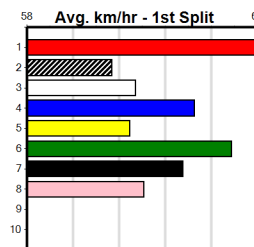

Distance: 300m, Race Type: Grade 5 T3, Total Prizemoney: $1,530
1st: $1,000, 2nd: $320, 3rd: $160, 4th: $50

INTER CYBORG (7) has shown good speed in his last few starts and he may be the one to beat over the shorter trip in this. KANJI QUEBEC (2) is much better than his recent form may suggest and he is drawn to challenge here.

Watchdog Tips: 7 2 4 5 Bet: Win 7

SONIC SHOCKWAVE [5] Can come out running at times, keep safe here. $7.50
Owner(s): P Reinders
Winning Distances: < 300m (0) 300 - 399m (5) 400 - 499m (0) 500 - 599m (0) 600 - 699m (0) > 700m (0)
Winning Weights: 25.0(1) 25.2(2) 25.6(1) 25.9(1)
Box History table and Prize Best Starts table included.

KANJI QUEBEC [5] Much better than recent form may read, danger. $3.60
Owner(s): M Chapple
Winning Distances: < 300m (0) 300 - 399m (2) 400 - 499m (5) 500 - 599m (0) 600 - 699m (0) > 700m (0)
Winning Weights: 32.4(1) 32.9(1) 33.5(1) 33.6(1) 33.8(2) 34.2(1)
Box History table and Prize Best Starts table included.

INGA LEAH [5] Likely to find these a bit too quick, tested here. $21.00
Owner(s): P Inguanti
Winning Distances: < 300m (0) 300 - 399m (4) 400 - 499m (1) 500 - 599m (0) 600 - 699m (0) > 700m (0)
Winning Weights: 24.4(1) 25.1(1) 25.2(1) 25.5(1) 25.9(1)
Box History table and Prize Best Starts table included.

CONTRALTO [5] Can race closer to the speed in this, big chance. $6.00
Owner(s): C Haigh
Winning Distances: < 300m (0) 300 - 399m (7) 400 - 499m (0) 500 - 599m (0) 600 - 699m (0) > 700m (0)
Winning Weights: 26.8(2) 27.1(1) 27.5(1) 27.7(1) 27.9(1) 28.1(1)
Box History table and Prize Best Starts table included.

BEN OLLIE [5] Can unwind a powerful finish here, put in exotics. $5.00
Owner(s): V Giles
Winning Distances: < 300m (0) 300 - 399m (1) 400 - 499m (4) 500 - 599m (0) 600 - 699m (0) > 700m (0)
Winning Weights: 33.9(1) 34.5(1) 34.6(1) 34.7(1) 34.8(1)
Box History table and Prize Best Starts table included.