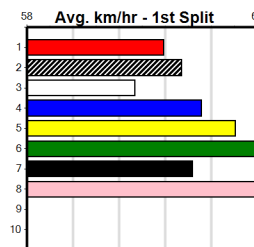

SPORTSBET NOBODY DOES IT EASIER

Distance: 300m, Race Type: Grade 5 T3, Total Prizemoney: $1,530
1st: $1,000, 2nd: $320, 3rd: $160, 4th: $50

SMOKIN' GRACIE (4) showed speed in her solid win here 2 starts back and she may only need to step on even terms to challenge here. DEVINE SAL (8) can explode soon after box rise in her races and can challenge with any luck in running.

Watchdog Tips: 4 8 5 2 Bet: Win 4

WHAT'S THAT (NSW)[5] Met some handy types in her last few, place hopes. $10.00
Owner(s): K Doidge
Sire: TOMMY SHELBY Dam: WHAT JOY
Trainer: Kenneth Doidge (Murchison)
Winning Distances: < 300m (0) 300 - 399m (2) 400 - 499m (2) 500 - 599m (1) 600 - 699m (0) > 700m (0)
Box History table and Prize Best Starts table included.

TOP PRAIRIE [5] Handy placings in 4 of last 5, can threaten here. $6.50
Owner(s): D Graham
Sire: JESAULENKO Dam: KILTY JEWEL
Trainer: Scott Melville (Axedale)
Winning Distances: < 300m (0) 300 - 399m (3) 400 - 499m (1) 500 - 599m (0) 600 - 699m (0) > 700m (0)
Box History table and Prize Best Starts table included.

ASIA (NSW)[5] Does her best work up the straight here, respect. $5.00
Owner(s): L Malacarne
Sire: ORSON ALLEN Dam: MAGIC GYPSY
Trainer: Steve Kaltzis (Shady Creek)
Winning Distances: < 300m (0) 300 - 399m (6) 400 - 499m (0) 500 - 599m (0) 600 - 699m (0) > 700m (0)
Box History table and Prize Best Starts table included.

SMOKIN' GRACIE [5] Showed speed in solid win here 2 back, go close. $3.20
Owner(s): Grace and Isai (SYN), S Grace, A Isai
Sire: FERNANDO BALE Dam: MY DEWANA PENNY
Trainer: Scott Melville (Axedale)
Winning Distances: < 300m (0) 300 - 399m (3) 400 - 499m (2) 500 - 599m (0) 600 - 699m (0) > 700m (0)
Box History table and Prize Best Starts table included.

INTER BLACK FIRE [5] Has the speed to overcome awkward draw, chance. $4.20
Owner(s): TONY AND JOE (SYN), T Interligi, J Interligi
Sire: AUSSIE INFRARED Dam: INTER SANTINA
Trainer: Joe Interligi (Endeavour Hills)
Winning Distances: < 300m (0) 300 - 399m (7) 400 - 499m (0) 500 - 599m (0) 600 - 699m (0) > 700m (0)
Box History table and Prize Best Starts table included.