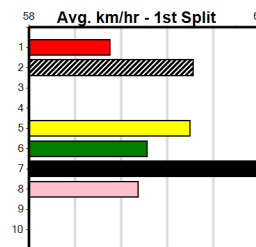

MONTROSE IGA LIQUOR (1-2 WINS)

2 10:20AM

Distance: 300m, Race Type: Tier 3 - Restricted Win, Total Prizemoney: $1,530
1st: $1,000, 2nd: $320, 3rd: $160, 4th: $50

(VIC time)

CALL ME DUSTY (3) is resuming after 5 months out today but he had good early speed before his spell and if he can lead here he may be hard to catch. ARE YOU OKAY (6) has plenty of talent but seems to find one better each time.

Watchdog Tips: 3 6 7 5 Bet: Win 3

PIPPA [7] Met some speedy types of late, must respect. $8.50
Owner(s): N Dewhurst
Winning Distances: < 300m (0) 300 - 399m (1) 400 - 499m (0) 500 - 599m (0) 600 - 699m (0) > 700m (0)
Winning Weights: 28.7(1)
Box History table and Prizemoney details.

ZIPPING REMY (NSW)[7] Smart last start placing but may get shuffled back $6.50
Owner(s): Hallinan Hallinan (SYN), M Hallinan, F Hallinan
Winning Distances: < 300m (0) 300 - 399m (1) 400 - 499m (0) 500 - 599m (0) 600 - 699m (0) > 700m (0)
Winning Weights: 30.0(1)
Box History table and Prizemoney details.

CALL ME DUSTY (NSW)[6] Resuming, could fly early before break, go close. $5.50
Owner(s): B Cornell
Winning Distances: < 300m (0) 300 - 399m (2) 400 - 499m (0) 500 - 599m (0) 600 - 699m (0) > 700m (0)
Winning Weights: 31.2(1) 32.2(1)
Box History table and Prizemoney details.

WHISKEY SPLASH [7] Not racing well enough of late, needs it easier. $12.00
Owner(s): J Belsham
Winning Distances: < 300m (0) 300 - 399m (1) 400 - 499m (0) 500 - 599m (0) 600 - 699m (0) > 700m (0)
Winning Weights: 24.1(1)
Box History table and Prizemoney details.

ZIPPING VELMA (NSW)[6] Showed speed when placed last start, can threaten. $6.50
Owner(s): Hallinan Hallinan (SYN), M Hallinan, F Hallinan
Winning Distances: < 300m (0) 300 - 399m (2) 400 - 499m (0) 500 - 599m (0) 600 - 699m (0) > 700m (0)
Winning Weights: 27.2(1) 27.7(1)
Box History table and Prizemoney details.

1

2

3

4

5