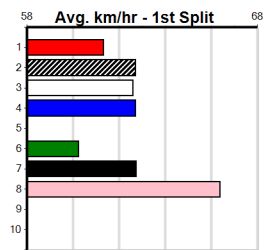

SPORTSBET MAKE IT A MULTI

1

10:05AM

(VIC time)

Distance: 300m, Race Type: Tier 3 - Maiden, Total Prizemoney: $1,530
1st: $1,000, 2nd: $320, 3rd: $160, 4th: $50

MAY BE REAL (8) showed speed in her good placing 3 starts back and she may be the one to beat in a race of this nature. JOHNNY'S REVENGE (3) has recorded handy placings in his last 2 starts and he looks like the main danger.

Watchdog Tips: **8** **3** **2** **1** **Bet:** **Quinella 3/8 ($10 for 1000%)**

Form Box	Wgt	Dist	Track	Date	Time	BON	Margin	1st/2nd (Time)	PIR	Checked	Comment	W/R	Split 1	S/P	Grade

1

BLUEY'S DASH [M] **$6.50**

Can race on a forward position in this, threat.

BEED Dog Jul-22 Sire: TOMMY SHELBY Dam: POPPO'S LEGACY

Owner(s): Millard Racing Group (SYN), S Millard, C Millard, D Millard **Trainer: Scott Millard (Kyneton)**

Winning Distances: < 300m (0) 300 - 399m (0) 400 - 499m (0) 500 - 599m (0) 600 - 699m (0) > 700m (0)

Winning Weights:

7th (4)	29.9	390	WBL	R2	07-Oct-24	23.44	22.32	4.75L ZIPPING GEPPETTO (23.12)	Q/37	.	.	.	9.03	$18.30	M
8th (6)	29.9	300	HVL	R1	11-Oct-24	17.69	16.95	7.50L WITCHER ROSE (17.18)	S/8	.	.	.	4.18	$88.20	T3-M
3rd (5)	29.8	425	BEN	R1	19-Oct-24	24.93	24.08	8.00L WHATEVER JIMMY (24.41)	M/233	.	.	.	6.79	$20.40	M
5th (4)	29.9	425	BEN	R2	29-Oct-24	24.94	24.05	4.00L DALE'S CORNER (24.68)	M/236	.	.	.	6.70	$20.10	M
7th (1)	30.0	390	BAL	R1	07-Nov-24	23.06	22.07	5.50L PAW CASSIAN (22.69)	Q/66	.	.	.	8.76	$19.40	M
4th (5)	29.7	350	HVL	R2	15-Nov-24	20.36	19.39	11.00 PUT IT TOGETHER (19.60)	M/4	.	.	.	6.88	$47.80	T3-M
4th (6)	30.3	425	BEN	R1	20-Nov-24	25.11	24.19	9.00L CHRISTA'S GIRL (24.49)	M/123	.	.	.	6.70	$12.20	M
4th (3)	30.3	425	BEN	R1	04-Dec-24	25.29	24.18	1.5L CLASSY WILLOW (25.20)	M/125	.	.	.	6.73	$5.30	M

Last 3 wins NOT included above

Box History

Bx	1st	2nd	3rd	4th	5th	6th	7th	8th
1								
2								
3					2			
4				2				
5				1				
6				1				
7				1				
8						1		

Prize Best $1000.00
Starts 17.51(3)-2/10/24
Trk/Dts 24-0-1-3
APM 3-0-0-0
564

2

SPEEDY SAMMY [M] **$4.20**

Handy last start Bendigo placing, chance if steps.

BK Dog Sep-22 Sire: FLYING RICCIARDO Dam: MIDNIGHT OFFER

Owner(s): Our woofa (SYN), M Nathan, C Aynsley **Trainer: Peter Bartlett (Bamawm)**

Winning Distances: < 300m (0) 300 - 399m (0) 400 - 499m (0) 500 - 599m (0) 600 - 699m (0) > 700m (0)

Winning Weights:

7th (2)	29.9	390	SHP	R1	11-Nov-24	23.78	21.77	18.00 MARIONVALE KEV (22.53)	M/38	.	.	W	8.78	$4.90	M
6th (7)	30.1	390	SHP	R1	18-Nov-24	23.25	21.87	13.00 BOTH SIDES (22.34)	M/66	.	.	.	8.87	$5.40	M
3rd (5)	30.4	425	BEN	R2	04-Dec-24	24.87	24.18	2.25L MISSY HIGHLAND (24.72)	S/423	.	.	.	6.73	$2.90	M

Last 3 wins NOT included above

Box History

Bx	1st	2nd	3rd	4th	5th	6th	7th	8th
1								
2								1
3								
4								
5			1					
6								
7						1		
8								

Prize Best $160.00
Starts FSH
Trk/Dts 3-0-0-1
APM 0-0-0-0
160