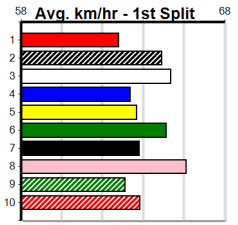

The Meadows

MIDDY'S

Distance: 525m, Race Type: Mixed 6/7, Total Prizemoney: $8,785
1st: $5,900, 2nd: $1,820, 3rd: $915, 4th: $150

3
7:13PM
(VIC time)

MR MIYAGI (1) is a dog on the rise and following his best of the day Geelong win on Monday he is a big chance to taste city success here. ZIPPING THERON (2) can settle on the speed and looks a must for any top 3 SRM players.

Watchdog Tips: **1 2 8 5** Bet: **Win 1**