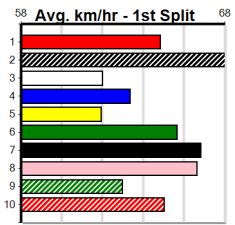

12
10:34PM
(VIC time)

7 DAYS UNTIL THE PHOENIX

Distance: 525m, Race Type: Grade 5, Total Prizemoney: \$8,785
1st: \$5,900, 2nd: \$1,820, 3rd: \$915, 4th: \$150

BLUE FALCON (8) has been brilliant since switching to Victoria and a wide draw should hold no fears. DASH OF WHISKY (2) once fully balanced can really test these. ASTON FIGARO (6) has raced well in some good company in recent times.