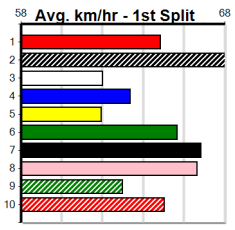

12
10:34PM
(VIC time)

7 DAYS UNTIL THE PHOENIX

Distance: 525m, Race Type: Grade 5, Total Prizemoney: \$8,785
1st: \$5,900, 2nd: \$1,820, 3rd: \$915, 4th: \$150

BLUE FALCON (8) has been brilliant since switching to Victoria and a wide draw should hold no fears. DASH OF WHISKY (2) once fully balanced can really test these. ASTON FIGARO (6) has raced well in some good company in recent times.