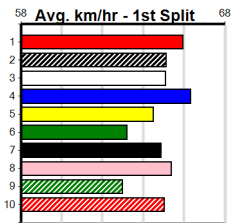

11
10:13PM
(VIC time)

Distance: 525m, Race Type: Grade 5, Total Prizemoney: $8,785
1st: $5,900, 2nd: $1,820, 3rd: $915, 4th: $150

PAW WHITLEY (2) can show superior early speed and could be off and gone as they enter the back straight. MAIA (1) can get a nice sit behind the top elect and make a race of it. CAMP FIRE (6) rarely runs a bad race around this circuit.

Watchdog Tips:

2 **1** **6** **5**

Bet:

Win 2