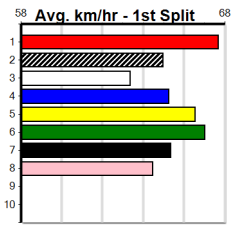

AUSTRALIA POST SOMERTON

Distance: 525m, Race Type: Mixed 3/4, Total Prizemoney: $9,055
1st: $6,100, 2nd: $1,870, 3rd: $935, 4th: $150

5

7:54PM

(VIC time)

MEPUNGA TULLY (1) should be high balling out in front running well below sub 30 seconds and it will take something special to run her down. GRAND TOURER (5) is drawn to get cover early and can camp behind the top elect.

Watchdog Tips: **1** **5** **2** **7** **Bet:** **Trifecta 1/2,5,7/2,5,7 ($10 - 166.67%)**