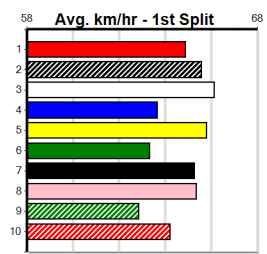

GEELONG TO THE MEADOWS FINAL

Distance: 525m, Race Type: Grade 5 Final, Total Prizemoney: $9,055
1st: $6,100, 2nd: $1,870, 3rd: $935, 4th: $150

COMBO COL (5) was the pick of the heat winners and he is proven around this circuit. WHITE OWL (1) overcome early trouble in his strong heat win. YAMGATA BALE (2) once fully balanced is hard to keep up with in the early stages.

Watchdog Tips: 5 1 2 3 Bet: Box Trifecta 1,2,3,6 ($10 for 41.67%)

WHITE OWL [5] Overcome early bother in top heat win, danger $3.00
WBK Dog May-22 Sire: FERNANDO BALE Dam: SUB ROSA
Owner(s): KRAMERICA (SYN), G Farrugia, W Gallagher
Trainer: Jeffrey Britton (Anakie)

YAMGATA BALE (NSW)[5] Explodes once fully balanced, last 50m a worry $7.50
DKBD Bitch Apr-22 Sire: CHRISTO BALE Dam: DYNA ROMY
Owner(s): B Wheeler
Trainer: Samantha Grenfell (Anakie)

PLAY THE VICTIM [5] Honest speedster, deserves a city win, respect. $9.50
BK Dog May-21 Sire: HARD STYLE RICO Dam: DYNA QUOTA
Owner(s): TWO BRANDO'S (SYN), S Brandon, D Brandon, D Atkin
Trainer: Debra Brandon (Cranbourne East)

NIMBLE BENNY [5] Front runner, likes to move off through the bends $8.50
WBD Dog Apr-22 Sire: TOMMY SHELBY Dam: MEPUNGA REMI
Owner(s): M Bloom
Trainer: Debbie Goudge (Terang)

COMBO COL [5] Tenacious heat winner, likes it here, go close. $3.40
BK Dog May-22 Sire: NEED MY MONEYNOW Dam: SAINT WEST
Owner(s): B Peart
Trainer: Robert Britton (Lara)