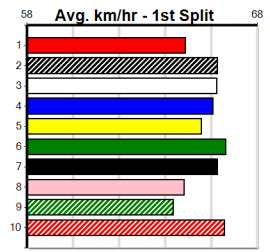

SPORTSBET HT1

Distance: 600m, Race Type: Grade 5 Heat, Total Prizemoney: $10,095
1st: $6,800, 2nd: $2,095, 3rd: $1,050, 4th: $150

FRED ROSE (3) has raced at the top level for quite some time now and will find this more to his liking. FLED THE SCENE (4) can produce some big runs when given clear air and looks the next best. DISHEVELLED (6) can explode once fully balanced.

Watchdog Tips: 3 4 6 2 Bet: Box Quinella 3,4,6 ($10 for 333.33%)

CANYA VIVI (NSW)[5] Find this harder than recent win here, place best $10.00
BK Bitch Oct-22 Sire: SHIMA SHINE Dam: JOYFUL Trainer: Matthew Lanigan (Rowsley)
Winning Distances: < 300m (0) 300 - 399m (0) 400 - 499m (0) 500 - 599m (1) 600 - 699m (2) > 700m (0)
Winning Weights: 26.0(1) 27.0(1) 27.1(1)
2nd (7) 27.1 730 MEP R5 25-Sep-24 43.49 43.45 0.75L VISTA ARGON (43.45) M/3554 . . . . 5.15 $4.30 RW
6th (2) 27.3 680 GEL R5 04-Oct-24 40.18 39.74 6.50L MY MUM ROCKS (39.74) M/4885 . . . . 19.16 $3.00 RW
2nd (1) 26.6 650 WBL R4 10-Oct-24 37.78 37.25 7.50L PASS MARK (37.25) M/222 . . . . 17.62 $17.40 S
2nd (7) 27.2 680 WGL R4 04-Nov-24 39.62 39.26 5.50L INFRA ROCK (39.26) Q/222 . . . . 18.56 $3.20 RW
7th (7) 27.2 650 SHP R6 11-Nov-24 38.01 37.40 9.00L ANNABELLA ROSE (37.40) M/4567 . . . . 17.91 $8.60 RW
4th (1) 27.2 730 MEP R5 27-Nov-24 43.74 42.73 15.00L ROMANTIC RED (42.73) M/3355 . . . . 5.07 $7.10 RW
1st (6) 27.1 600 MEP R5 04-Dec-24 34.83 34.83 4.00L FACETIOUS (35.10) Q/1111 . . . . 9.14 $8.90 RW
4th (1) 26.9 595 SAP R8 09-Dec-24 34.91 34.19 7.00L MAHOGANY (34.42) Q/1354 . . . . 9.32 $8.40 X45
Last 3 wins NOT included above
1st (7) 26.0 515 SAP R1 22-Jul-24 30.68 29.48 6.00L FORTY FOUR SONS (31.07) Q/2251 . . . . 5.18 $9.90 M
1st (2) 27.0 660 BAL R5 18-Sep-24 39.09 39.09 0.05L PAW HELION/BLACK THUMB Q/5545 . . . . SW 13.58 $4.10 RW

WHATEVER TESS [5] Has the speed to lead for a long way, value. $10.00
BK Bitch Feb-22 Sire: MY REDEEMER Dam: WHATEVER I WANT Trainer: Adam Hellenen (Blind Bight)
Winning Distances: < 300m (0) 300 - 399m (0) 400 - 499m (1) 500 - 599m (5) 600 - 699m (0) > 700m (0)
Winning Weights: 25.4(1) 25.7(1) 26.0(2) 26.3(1) 26.4(1)
1st (1) 25.7 515 SAP R10 02-Sep-24 29.87 29.85 2.25L SPRING COIN (30.02) Q/1111 . . . . VO 5.10 $1.80 5
4th (2) 25.9 460 WGL R6 10-Sep-24 26.29 26.03 1.75L QUIET LAKES (26.18) M/333 . . . . 6.61 $1.70 5
5th (6) 26.5 595 SAN R5 19-Sep-24 35.47 34.44 11.00L DAINTREE CHIEF (34.72) M/6666 . . . . 9.64 $7.10 5
3rd (4) 26.4 515 SAP R10 11-Nov-24 29.96 29.47 2.75L WILD SERENA (29.77) M/2222 . . . . 5.20 $35.80 X45
8th (2) 26.2 525 MEA R5 16-Nov-24 30.99 29.66 18.00L WHIPPING IT (29.79) M/6888 . . . . 5.23 $12.10 5
2nd (6) 26.9 350 HVL R7 24-Nov-24 19.76 19.03 2.00L RAGING STORM (19.62) M/2 . . . . 6.64 $30.30 5
1st (5) 26.4 515 SAN R12 30-Nov-24 29.55 29.24 2.50L ZYGON BALE (29.72) Q/1111 . . . . SW 5.05 $22.00 5
7th (2) 26.1 350 HVL R4 08-Dec-24 19.84 18.90 6.50L NOVEMBER RAIN (19.41) M/8 . . . . 6.70 $14.10 5
Last 3 wins NOT included above
1st (5) 26.0 515 SAP R9 28-Jan-24 29.71 29.61 4.25L AVISWOOD (29.99) Q/1111 . . . . 5.11 $1.50 X67
1st (2) 26.3 515 SAP R3 11-Feb-24 29.67 29.43 2.50L TWILIGHT HUGO/DUNDEE M/1111 . . . . 5.08 $2.60 X67
1st (1) 25.4 460 WGL R6 18-Jun-24 25.96 25.51 1.25L LON OF GHOST (26.04) Q/1111 . . . . 6.48 $6.30 RW