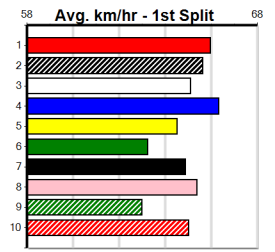

WEBBY'S

Distance: 525m, Race Type: Grade 5, Total Prizemoney: $8,785
1st: $5,900, 2nd: $1,820, 3rd: $915, 4th: $150

PAW WHITLEY (2) can show superior early speed and could be off and gone as they enter the back straight. MAIA (1) can get a nice sit behind the top elect and make a race of it. CAMP FIRE (6) rarely runs a bad race around this circuit.

Watchdog Tips: 2 1 6 5 Bet: Win 2

MAIA [5] Can get a nice cart into the race, danger. $4.80
Owner(s): J Cornell
Winning Distances: < 300m (0) 300 - 399m (1) 400 - 499m (3) 500 - 599m (3) 600 - 699m (0) > 700m (0)
Winning Weights: 28.4(1) 28.9(1) 29.0(2) 29.1(1) 29.2(1) 29.3(1)
F (4) 29.0 595 SAN R2 01-Aug-24 0.00 34.36 . . . FLYING DINAR (34.36) . . . V5 . . . $6.10 X45
2nd (5) 29.0 595 SAP R9 12-Aug-24 34.40 34.25 1.5L PAW YASMIN (34.31) M/2111 . . . 9.09 $1.90 RWH
6th (3) 28.8 595 SAN R6 22-Aug-24 34.93 34.19 9.50L VISTA ARGON (34.28) M/7455 . . . 9.56 $4.00 RWF
5th (3) 28.5 450 BAL R5 30-Oct-24 25.80 25.27 6.00L ASTON ZINGARA (25.40) M/786 . . . 6.81 $4.00 5
3rd (8) 28.5 460 WGL R8 08-Nov-24 25.88 25.55 4.75L LAKEVIEW EMILY (25.55) M/344 . . . 6.52 $10.50 X45
8th (2) 28.1 515 SAN R5 15-Nov-24 30.10 28.94 9.50L JOEY THE JET (29.44) M/5788 . . . 5.17 $18.70 S
1st (2) 28.4 515 SAP R8 02-Dec-24 29.60 29.53 0.50L HIS SPECIAL (29.63) M/2222 . . . 5.17 $3.10 X45
3rd (7) 28.4 525 MEA R9 07-Dec-24 30.42 29.59 4.25L SWEET SUNDOWN (30.13) S/4553 . . . 5.20 $7.30 5
Last 3 wins NOT included above
1st (2) 29.2 515 SAP R6 28-Apr-24 29.50 29.50 1.75L IN THE HUB (29.62) M/1111 . . . SW . . . 5.15 $6.90 X45
1st (2) 28.9 460 WGL R3 11-Jun-24 25.72 25.67 4.75L SUPERIOR MONIQUE (26.05) M/211 . . . W . . . 6.50 $2.10 RW
1st (2) 29.1 515 SAN R11 25-Jul-24 29.42 29.23 2.25L SHIMA STEEL (29.57) M/1111 . . . SW . . . 5.07 $9.80 5
Trainer: Karen Pitt (Pearcedale)

PAW WHITLEY (NSW)[5] Can set a cracking speed early, go close. $4.80
Owner(s): B Wheeler
Winning Distances: < 300m (0) 300 - 399m (3) 400 - 499m (1) 500 - 599m (0) 600 - 699m (0) > 700m (0)
Winning Weights: 24.5(1) 24.7(1) 24.8(1) 24.9(1)
1st (3) 24.9 390 WBL R10 10-Oct-24 22.44 21.87 0.50L CINDY'S FIRE (22.47) Q/12 . . . 8.69 $9.70 X67F
3rd (4) 25.0 390 BAL R10 16-Oct-24 22.44 21.97 3.25L CAPTAIN STEVIE (22.23) M/43 . . . 8.63 $9.30 X67
2nd (5) 24.8 390 BAL R2 30-Oct-24 22.42 21.83 0.25L SWEET LOVE (22.41) Q/22 . . . 8.49 $5.40 X67
1st (6) 24.8 390 BAL R4 06-Nov-24 22.34 21.76 2.75L LAID BACK LASS (22.53) M/41 . . . 8.43 $4.80 X67
7th (4) 24.9 390 BAL R11 13-Nov-24 22.88 22.11 11.00 CAPTAIN ALICE (22.12) M/88 . . . 8.68 $13.50 5
1st (1) 24.7 390 WBL R10 28-Nov-24 21.98 21.84 1.5L DIABLO SIXTEEN (22.08) Q/111 . . . 8.48 $5.30 5
2nd (1) 24.6 525 MEP R6 04-Dec-24 30.25 29.74 2.75L ASTON GAGA (30.06) Q/1111 . . . 5.05 $5.20 5
2nd (3) 24.8 525 MEP R8 11-Dec-24 30.27 29.83 1.25L GOT A PULSE (30.20) Q/1111 . . . 5.13 $2.00 5
Last 3 wins NOT included above
1st (7) 24.5 400 GEL R2 13-Sep-24 23.05 22.65 2.50L FLEETWOOD ODIN (23.22) M/11 . . . 8.56 $6.40 M
Trainer: Correy Grenfell (Anakie)