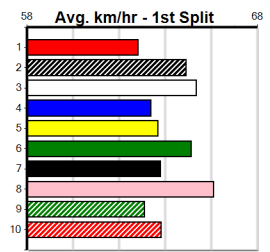

MIDDY'S

Distance: 525m, Race Type: Mixed 6/7, Total Prizemoney: $8,785
1st: $5,900, 2nd: $1,820, 3rd: $915, 4th: $150

MR MIYAGI (1) is a dog on the rise and following his best of the day Geelong win on Monday he is a big chance to taste city success here. ZIPPING THERON (2) can settle on the speed and looks a must for any top 3 SRM players.

Watchdog Tips: 1 2 8 5 **Bet:** Win 1

1

MR. MIYAGI (NSW)[6] **$2.50**

Dog on the rise, motors mid race, go close.

BD Dog Apr-23 Sire: FERAL FRANKY Dam: OVER AND AWAY
Owner(s): OUR SHOUT (SYN), J Callus, M Callus, E Mifsud, J Callus, A Banitsiotis
Winning Distances: < 300m (0) 300 - 399m (0) 400 - 499m (2) 500 - 599m (0) 600 - 699m (0) > 700m (0)
Winning Weights: 36.5(1) 36.6(1)

1st	2nd	3rd	4th	5th	6th	7th	8th						
1st (4)	36.6	460	GEL	R2	15-Nov-24	25.93	25.85	7.50L FLEETWOOD ODIN (26.45)	M/421	SW	6.80	$1.70	M
3rd (2)	36.6	525	MEP	R4	20-Nov-24	30.69	30.03	3.75L JUDGEMENTAL (30.43)	M/3311		5.26	$2.20	X67
6th (6)	35.9	525	MEP	R9	04-Dec-24	30.87	29.74	9.50L COOPER'S LEGACY (30.21)	M/7777		5.26	$4.60	7
1st (8)	36.5	460	GEL	R7	09-Dec-24	25.77	25.77	5.50L BIG DUKE (26.13)	M/311		6.70	$2.20	X67

Last 3 wins NOT included above

Box History

Bx	1st	2nd	3rd	4th	5th	6th	7th	8th
1								
2			1					
3								
4	1							
5								
6						1		
7								
8	1							

Prize Best $3975.00
Starts 30.69(2)-20/11/24
Trk/Dts 4-2-0-1
APM 2-0-0-1 3975

2

ZIPPING THERON (NSW)[6] **$3.80**

Versatile, sits on the leads, key player.

BK Bitch Sep-22 Sire: ASTON RUPEE Dam: ZIPPING TAYLA
Owner(s): Hallinan Hallinan (SYN), M Hallinan, F Hallinan
Winning Distances: < 300m (0) 300 - 399m (0) 400 - 499m (0) 500 - 599m (1) 600 - 699m (1) > 700m (0)
Winning Weights: 29.0(1) 29.4(1)

4th	7th	3rd	1st	2nd									
4th (8)	29.2	525	MEP	R1	21-Aug-24	30.78	29.91	7.50L MEPUNGA INFRARED (30.27)	S/7644		5.42	$3.90	M
4th (7)	29.4	460	GEL	R3	20-Sep-24	26.22	25.75	1.75L GLISTENING (26.11)	M/334		6.73	$3.20	M
3rd (8)	29.5	525	MEP	R1	16-Oct-24	30.59	29.96	3.5L HIGHLY CONNECTED (30.36)	M/3443		5.22	$2.70	M
1st (4)	29.4	525	MEP	R1	13-Nov-24	30.23	29.96	4.50L CANYA DIVERSION (30.54)	Q/1111		5.18	$1.40	M
1st (6)	29.0	600	MEA	R1	22-Nov-24	34.58	34.33	1.5L ROMANTIC RED (34.68)	Q/1111	SW	8.94	$3.50	X67
2nd (5)	28.8	515	SAN	R1	05-Dec-24	29.78	28.98	6.00L EXTREME WHEELS (29.38)	M/3222		5.19	$3.80	X67

Last 3 wins NOT included above

Box History

Bx	1st	2nd	3rd	4th	5th	6th	7th	8th
1								
2								
3								
4	1							
5		1						
6	1							
7				1				
8			1	1				

Prize Best $10965.00
Starts 30.23(4)-13/11/24
Trk/Dts 6-2-1-1
APM 3-1-0-1 10846