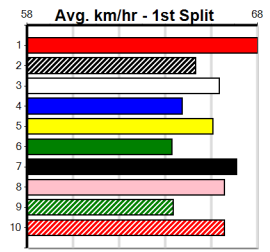

SPORTSBET HT2

Distance: 600m, Race Type: Grade 5 Heat, Total Prizemoney: $10,095
1st: $6,800, 2nd: $2,095, 3rd: $1,050, 4th: $150

UTRILLO BALE (7) beat a quality line up over the sprint distance at Sandown Park last week and should have no problem with the step up in distance. HIS SPECIAL (3) is back in top form and is a must for top 3 SRM players.

Watchdog Tips: 7 3 1 2 Bet: Box Trifecta 1,2,3,7 ($10 for 41.67%)

Race card for GARRY STUN ON [5]. Includes dog details, sire/dam, winning distances, weights, and performance data. Trainer: Cole Brett (Kurunjang). Prize: $5.50.

Race card for SET TO SIZZLE [5]. Includes dog details, sire/dam, winning distances, weights, and performance data. Trainer: Jeffrey Britton (Anakie). Prize: $6.50.

Race card for HIS SPECIAL [5]. Includes dog details, sire/dam, winning distances, weights, and performance data. Trainer: John Carr (Devon Meadows). Prize: $6.00.

Race card for PAW IMPERIAL (NSW)[5]. Includes dog details, sire/dam, winning distances, weights, and performance data. Trainer: Samantha Grenfell (Anakie). Prize: $5.50.

Race card for STACY'S MUM [5]. Includes bitch details, sire/dam, winning distances, weights, and performance data. Trainer: Marlene Schmidt (Devon Meadow). Prize: $10.00.

1

2

3

4

5