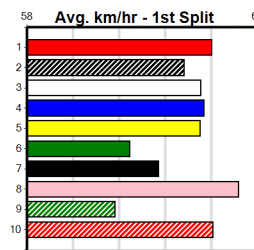

NORTHERN TRUCK SERVICES FINAL

1
6:28PM

(VIC time)

Distance: 525m, Race Type: Maiden Final, Total Prizemoney: $8,785
1st: $5,900, 2nd: $1,820, 3rd: $915, 4th: $150

Hard to tip against APPENZELL (3) following his red-hot 29.92 all the way heat victory. MEPUNGA SCARLETT (8) justified her big betting plunge with a comfortable heat win. VALENZUELA (1) scored an emphatic 30.17 heat win off this exact draw.

Watchdog Tips: **3** **8** **1** **5** **Bet:** Box Trifecta 1,3,8 ($10 for 166.67%)

Form Box	Wgt	Dist	Track	Date	Time	BON	Margin	1st/2nd (Time)	PIR	Checked	Comment	W/R	Split 1	S/P	Grade		
1	VALENZUELA [7] Easiest of heat winners off this box, threat. $4.20																
	RF	Dog	May-23		Sire: FERNANDO BALE		Dam: JS MAKIN WAVES		Trainer: Jeffrey Britton (Anakie)								
	Owner(s): Ladbrokes Racing Club (SYN), R Stanaway, G Farrugia																
	Winning Distances: < 300m (0) 300 - 399m (0) 400 - 499m (0) 500 - 599m (1) 600 - 699m (0) > 700m (0)																
	Winning Weights: 33.5(1)																
	1st (1)	33.5	525	MEP	R3	04-Dec-24	30.17	29.74	9.00L SHIMA BLUSH (30.78)	Q/1111				5.17	$2.80	MH	
	Last 3 wins NOT included above																
	Box History																
	Bx	1st	2nd	3rd	4th	5th	6th	7th	8th								
	1	1															
2																	
3																	
4																	
5																	
6																	
7																	
8																	
Prize	$1900.00																
Best	30.17(1)-4/12/24																
Starts	1-1-0-0																
Trk/Dts	1-1-0-0																
APM	1900																
2	SHIMA BLUSH [M] Handy heat run harder here, place best $41.00																
	RF	Dog	Apr-23		Sire: FERNANDO BALE		Dam: SHIMA GLOW		Trainer: Thomas Dailly (Anakie)								
	Owner(s): G Dailly																
	Winning Distances: < 300m (0) 300 - 399m (0) 400 - 499m (0) 500 - 599m (0) 600 - 699m (0) > 700m (0)																
	Winning Weights:																
	2nd (7)	32.8	525	MEP	R3	04-Dec-24	30.78	29.74	9.00L VALENZUELA (30.17)	M/3332		SW		5.22	$17.20	MH	
	Last 3 wins NOT included above																
	Box History																
	Bx	1st	2nd	3rd	4th	5th	6th	7th	8th								
	1																
2																	
3																	
4																	
5																	
6																	
7		1															
8																	
Prize	$590.00																
Best	30.78(7)-4/12/24																
Starts	1-0-1-0																
Trk/Dts	1-0-1-0																
APM	590																
3	APPENZELL [7] Dog on the rise, fast heat win, looks good. $1.90																
	F	Dog	Dec-22		Sire: ASTON RUPEE		Dam: MARGIE IRENE		Trainer: Brendan Pursell (Lara)								
	Owner(s): A Mcvicker																
	Winning Distances: < 300m (0) 300 - 399m (0) 400 - 499m (0) 500 - 599m (1) 600 - 699m (0) > 700m (0)																
	Winning Weights: 33.9(1)																
	2nd (4)	33.7	525	MEP	R1	20-Nov-24	30.24	30.03	2.25L CANYA DIVERSION (30.08)	M/2111				5.17	$3.50	M	
	3rd (8)	34.2	525	MEP	R2	27-Nov-24	30.69	30.02	7.50L FAGES (30.19)	S/4434				5.27	$2.20	M	
	1st (7)	33.9	525	MEP	R2	04-Dec-24	29.92	29.74	4.50L SHIMA TIME (30.22)	S/1111				5.14	$1.50	MH	
	Last 3 wins NOT included above																
	Box History																
Bx	1st	2nd	3rd	4th	5th	6th	7th	8th									
1																	
2																	
3																	
4		1															
5																	
6																	
7	1																
8			1														
Prize	$2785.00																
Best	29.92(7)-4/12/24																
Starts	3-1-1-1																
Trk/Dts	3-1-1-1																
APM	2785