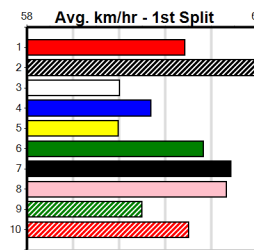

7 DAYS UNTIL THE PHOENIX

Distance: 525m, Race Type: Grade 5, Total Prizemoney: $8,785
1st: $5,900, 2nd: $1,820, 3rd: $915, 4th: $150

BLUE FALCON (8) has been brilliant since switching to Victoria and a wide draw should hold no fears. DASH OF WHISKY (2) once fully balanced can really test these. ASTON FIGARO (6) has raced well in some good company in recent times.

Watchdog Tips: **8** **2** **6** **1** **Bet:** **Box Quinella 2,6,8 ($10 for 333.33%)**

1

PERFECT SOUL [5] **$5.00**

Top win last time, slightly harder, place.

BK Bitch Jan-22 Sire: SHIMA SHINE Dam: AMARA LUCY
Owner(s): Reynolds Cram (SYN), C Reynolds, B Cram Trainer: Chris Reynolds (Little River)
Winning Distances: < 300m (0) 300 - 399m (0) 400 - 499m (2) 500 - 599m (2) 600 - 699m (0) > 700m (0)

Winning Weights: 28.5(4)

Box	1st	2nd	3rd	4th	5th	6th	7th	8th
1	1							
2	3							
3								
4								
5								
6								
7								
8								

Prize Best Starts Trk/Dts APM: $6810.00, 30.80(3)-4/12/24, 13-4-1-0, 1-0-0-0, 5908

2

DASH OF WHISKY [5] **$5.00**

Can explode once fully balanced, danger.

RF Dog May-22 Sire: FLYING RICCIARDO Dam: I'M POPPY
Owner(s): D Smith Trainer: Danielle Smith (Lara)
Winning Distances: < 300m (0) 300 - 399m (0) 400 - 499m (4) 500 - 599m (0) 600 - 699m (0) > 700m (0)

Winning Weights: 30.8(1) 31.0(2) 31.9(1)

Box	1st	2nd	3rd	4th	5th	6th	7th	8th
1								
2	1							
3								
4								
5								
6								
7								
8								

Prize Best Starts Trk/Dts APM: $12320.00, 30.78(4)-27/4/24, 23-4-2-3, 3-0-0-0, 4030

3

EXTINCT [5] **$10.00**

Mixes her form but has the talent, keep safe

RF Bitch Sep-22 Sire: ASTON RUPEE Dam: DISTINCT
Owner(s): N De la roche Trainer: John Delarocche (Cranbourne Nort)
Winning Distances: < 300m (0) 300 - 399m (0) 400 - 499m (1) 500 - 599m (2) 600 - 699m (0) > 700m (0)

Winning Weights: 25.5(1) 25.8(1) 26.3(1)

Box	1st	2nd	3rd	4th	5th	6th	7th	8th
1	1							
2	1							
3								
4								
5								
6								
7								
8								

Prize Best Starts Trk/Dts APM: $15230.00, 30.28(7)-19/10/24, 17-3-3-4, 3-1-0-2, 11970

4

MEMPHIS RAINS [5] **$21.00**

Racing consistently in weaker races, tested.

BK Dog Apr-22 Sire: TOMMY SHELBY Dam: FRANK'S GIRL
Owner(s): UP TO PAR RACING (SYN), T Wieland, J Thwaites, J Lock, B Doukas, B Clarke Trainer: Matthew Lanigan (Rowsley)
Winning Distances: < 300m (0) 300 - 399m (0) 400 - 499m (3) 500 - 599m (0) 600 - 699m (0) > 700m (0)

Winning Weights: 30.2(1) 30.9(2)

Box	1st	2nd	3rd	4th	5th	6th	7th	8th
1	1							
2	1							
3								
4								
5								
6								
7								
8								

Prize Best Starts Trk/Dts APM: $13575.00, 30.26(2)-21/9/24, 25-3-5-10, 2-0-0-0, 5589

5

PSYCHO BUDDY [5] **$34.00**

Rising in class, tough draw, tough ask.

BD Dog Jul-22 Sire: SH AVATAR Dam: FAIRYTALE WISH
Owner(s): C Capuano Trainer: Nicole Salna (Anakie)
Winning Distances: < 300m (0) 300 - 399m (0) 400 - 499m (2) 500 - 599m (2) 600 - 699m (0) > 700m (0)

Winning Weights: 31.7(1) 32.2(2) 32.5(1)

Box	1st	2nd	3rd	4th	5th	6th	7th	8th
1	1							
2	1							
3								
4								
5								
6								
7								
8								

Prize Best Starts Trk/Dts APM: $10945.00, 30.63(5)-3/7/24, 35-4-6-6, 4-0-0-1, 6545