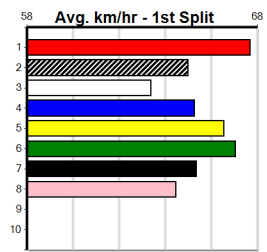

AUSTRALIA POST SOMERTON

Distance: 525m, Race Type: Mixed 3/4, Total Prizemoney: $9,055
1st: $6,100, 2nd: $1,870, 3rd: $935, 4th: $150

MEPUNGA TULLY (1) should be high balling out in front running well below sub 30 seconds and it will take something special to run her down. GRAND TOURER (5) is drawn to get cover early and can camp behind the top elect.

Watchdog Tips: **1** **5** **2** **7** **Bet:** Trifecta 1/2,5,7/2,5,7 ($10 - 166.67%)

1

MEPUNGA TULLY [3] **Flew around here last week, the one to catch** **$2.20**
RBD Bitch **Apr-22** **Sire: FERNANDO BALE** **Dam: MEPUNGA ISLA** **Trainer: Jeffrey Britton (Anakie)**

Owner(s): B Smith
Winning Distances: < 300m (0) 300 - 399m (0) 400 - 499m (4) 500 - 599m (6) 600 - 699m (0) > 700m (0)
Winning Weights: 28.0(1) 28.1(1) 28.2(2) 28.3(1) 28.7(2) 28.9(1) 29.1(1) 29.2(1)

Run	Pos	Wgt	Dist	Track	Date	Time	BOB	Margin	1st/2nd (Time)	PIR	Checked	Comment	WR	Split 1	S/P	Grade
2nd (8)	28.8	520	WPK	R3	05-Oct-24	29.61	29.12	1.25L	ALI TANGO (29.52)	212	212	5.44	$3.60	NG		
6th (5)	28.9	520	WPK	R6	12-Oct-24	30.33	29.19	8.50L	BEZZECCHI (29.74)	358	358	5.61	$6.00	NG		
1st (4)	28.9	460	GEL	R3	25-Oct-24	25.63	25.63	3.75L	BORACAY SUMMER (25.89)	M/111	.	6.47	$2.10	SH		
6th (1)	29.5	460	GEL	R6	02-Nov-24	26.28	25.53	11.00	I'M A MUSTANG (25.53)	M/555	.	6.67	$1.80	SF		
1st (2)	29.2	515	SAN	R2	15-Nov-24	29.06	28.94	7.00L	WHERE'S POPPY (29.52)	Q/1111	SW	5.00	$5.80	S		
4th (6)	29.1	515	SAN	R9	23-Nov-24	29.67	29.00	9.00L	EXPLICIT (29.05)	M/6544	.	5.18	$5.90	SH		
6th (1)	28.9	515	SAN	R7	30-Nov-24	29.70	29.24	7.00L	SMOOTH PLANE (29.24)	M/4666	.	5.07	$4.10	GL		
1st (2)	29.1	525	MEP	R8	04-Dec-24	29.74	29.74	5.50L	WHITE CREST (30.11)	Q/1111	.	5.08	$1.50	X45		

Last 3 wins NOT included above

1st (2)	28.1	525	MEA	R5	13-Jul-24	30.02	29.89	3.5L	HI THERE FRANK (30.25)	Q/1111	SW	5.07	$16.90	SH
1st (1)	28.3	515	SAN	R8	01-Aug-24	29.34	29.23	2.00L	FUNNY OLD FELLOW (29.47)	Q/2111	SW	5.08	$4.50	SH
1st (7)	28.7	525	MEA	R6	17-Aug-24	29.80	29.80	0.25L	MEPUNGA SMOKEY (29.81)	M/1111	.	5.05	$4.70	FFA

Box History

Bx	1st	2nd	3rd	4th	5th	6th	7th	8th
1	2				1	2		
2	3			1	1			
3								
4	1							
5	2			1		1		1
6			1	1				
7	2	1	1					1
8		1	1					

Prize Best $66975.00
Starts 29.74(2)-4/12/24
Trk/Dts 27-10-2-3
APM 7-4-1-1 32679