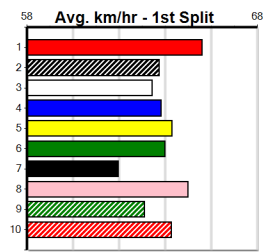

2

6:52PM

(VIC time)

Distance: 525m, Race Type: Grade 7, Total Prizemoney: $8,785
1st: $5,900, 2nd: $1,820, 3rd: $915, 4th: $150

FLYING BATTY (3) will need some luck early but she does have a nice turn of foot and she should be able to cross early. CLASSY DIVERSION (6) is still learning but he has the engine and he should get a cart across. SAINT NIFTY (1) has claims

Watchdog Tips: 5 6 1 7 Bet: Box Trifecta 1,5,6,7 ($10 for 41.67%)

SAINT NIFTY [7] Can go quick early, does move off, respect $9.50
Owner(s): P Byrne
Winning Distances: < 300m (0) 300 - 399m (0) 400 - 499m (0) 500 - 599m (1) 600 - 699m (0) > 700m (0)
Winning Weights: 32.3(1)
1st (6) 32.3 525 MEP R3 18-Sep-24 30.20 29.87 6.50L PAW SHAYNA (30.64) Q/1111 . . . . 5.15 $4.90 M
5th (7) 31.9 515 SAN R1 03-Oct-24 30.15 29.38 11.00 PAW IKE (29.38) Q/1135 . . . . 5.12 $8.20 X67
2nd (1) 31.8 525 MEA R1 12-Oct-24 30.63 29.95 0.75L PAW YANELLE (30.58) Q/2222 . . . . 5.20 $1.80 X67
5th (3) 31.8 525 MEA R1 19-Oct-24 31.27 29.71 15.00 EXTINCT (30.28) M/6777 . . . . 5.30 $3.50 7
2nd (1) 32.2 525 MEP R9 30-Oct-24 30.57 29.86 4.50L BEAUTIFUL STORY (30.27) Q/1112 . . . . 5.17 $1.60 X67H
6th (7) 32.6 525 MEA R2 09-Nov-24 31.14 29.52 12.00 SIR DODGE (30.37) M/1566 . . . . 5.15 $15.10 X67F
4th (5) 32.6 525 MEA R2 16-Nov-24 31.05 29.66 12.00 PAW CRAWFTER (30.26) M/3433 . . . . 5.26 $3.80 7
6th (3) 32.5 525 MEA R4 07-Dec-24 31.06 29.59 16.00 GIACOMO (29.98) M/6666 . . . . 5.18 $54.50 SH
Last 3 wins NOT included above
Prize Best $4810.00
Starts 30.20(6)-18/9/24
Trk/Dts 8-1-2-0
APM 7-1-2-0 3298

MAYAN CHIEF [7] Biks Strong type, value for the exotics. $11.00
Owner(s): T Cortese
Winning Distances: < 300m (0) 300 - 399m (0) 400 - 499m (1) 500 - 599m (0) 600 - 699m (0) > 700m (0)
Winning Weights: 31.0(1)
6th (8) 31.0 515 SAN R1 24-Oct-24 30.52 29.13 12.00 PIA BELLA (29.68) S/6866 . . . . 5.26 $35.30 X67
3rd (4) 31.6 525 MEP R6 30-Oct-24 31.25 29.86 16.00 PAW PHELPS (30.17) M/4444 . . . . 5.44 $18.10 X67H
6th (2) 31.6 515 SAN R1 07-Nov-24 29.95 28.99 2.00L FEAT OF STRENGTH (29.83) Q/5322 . . . . 5.20 $15.00 7
4th (5) 31.1 515 SAP R9 18-Nov-24 31.04 29.43 12.00 INVICTUS BLUE (30.23) M/8866 . . . . 7.82 $10.30 7
2nd (3) 31.4 515 SAP R11 25-Nov-24 29.73 29.49 1.5L GIACOMO (29.63) M/5433 . . SW . 5.23 $44.10 RWH
4th (3) 31.6 515 SAN R4 30-Nov-24 29.78 29.24 4.25L GAMBELLA (29.49) M/7444 . . . . 5.25 $43.50 RWF
4th (2) 31.3 515 SAN R1 05-Dec-24 30.12 28.98 11.00 EXTREME WHEELS (29.38) S/4455 . . . . 5.26 $8.10 X67
2nd (1) 31.6 515 SAP R9 09-Dec-24 29.87 29.54 1.00L TALK THAT TALK (29.81) Q/3222 . . . . 5.26 $5.10 X67H
Last 3 wins NOT included above
1st (8) 31.0 400 WGL R2 09-Nov-23 22.89 22.81 7.50L LOUIE CAN FLY (23.42) Q/11 . . . . 8.45 $1.90 T3-M
Prize Best $9297.50
Starts 30.72(1)-19/10/24
Trk/Dts 40-1-6-5
APM 3-0-1-1 5423