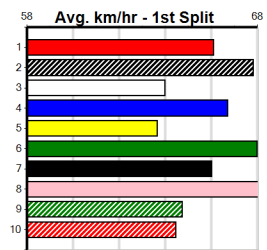

SILVER CHIEF FINAL

Distance: 525m, Race Type: S/E Group 1, Total Prizemoney: $113,500
1st: $75,000, 2nd: $22,000, 3rd: $11,000, 4th: $5,500

Speed map indicates that it is going to be a tight tussle for the early lead and with the aid of the gun draw GIACOMO (1) could just have enough speed to hold them out going into the all important first bend. DEADLY AVANGER (2) is a serious prospect.

Watchdog Tips: 1 2 8 6 **Bet:** Win 1

Form Box Wgt Dist Track Date Time BON Margin 1st/2nd (Time) PIR Checked Comment W/R Split 1 S/P Grade

GIACOMO [4] **$4.60**
Enormous prospect, drawn to hold the lead, yes.
BK Dog Dec-22 Sire: FERAL FRANKY Dam: TILLY LEE Trainer: Jeffrey Britton (Anakie)
Owner(s): V Borg
Winning Distances: < 300m (0) 300 - 399m (1) 400 - 499m (2) 500 - 599m (3) 600 - 699m (0) > 700m (0)
Winning Weights: 29.7(1) 29.8(1) 30.1(3) 30.3(1)

Box	1st	2nd	3rd	4th	5th	6th	7th	8th
1	1	1	1					
2	2	2		1				
3	1							
4	1	1						
5				1				
6		1						
7	1	1	1					
8								

Prize Best Starts Trk/Dts APM $26570.00
29.98(4)-7/12/24
15-6-5-1
3-1-2-0
19702

DEADLY AVANGER [3] **$3.70**
Gutsy heat winner, can run elite times, danger.
BK Dog Sep-22 Sire: TOMMY SHELBY Dam: AVENGER LASS Trainer: George Borg (Maryborough)
Owner(s): R Oppenhuis
Winning Distances: < 300m (0) 300 - 399m (0) 400 - 499m (2) 500 - 599m (5) 600 - 699m (0) > 700m (0)
Winning Weights: 31.7(1) 32.2(2) 32.3(1) 32.4(1) 32.7(1) 32.9(1)

Box	1st	2nd	3rd	4th	5th	6th	7th	8th
1	1	1	1					
2	2	1	1					
3	1			1				
4								
5	1		1					
6								
7	1				1	1		
8	2		1	2			1	

Prize Best Starts Trk/Dts APM $46090.00
29.96(7)-7/12/24
19-7-3-3
4-3-0-0
25285

KNURLING [4] **$41.00**
*** SCRATCHED ***
BK Dog Oct-22 Sire: ASTON RUPEE Dam: BLACK GEMSTONE Trainer: Tina Womann (Lara)
Owner(s): D Trewin
Winning Distances: < 300m (0) 300 - 399m (0) 400 - 499m (0) 500 - 599m (4) 600 - 699m (0) > 700m (0)
Winning Weights: 33.3(1) 34.2(1) 34.3(1) 34.5(1)

Box	1st	2nd	3rd	4th	5th	6th	7th	8th
1	1	1	1					
2		1	1					
3	2			1				
4			1					
5								
6	1							
7					1			
8				1	1			

Prize Best Starts Trk/Dts APM $19955.00
29.97(1)-19/10/24
11-4-1-2
7-4-1-0
14185

PAW VORTEX (NSW)[2] **$5.00**
Gone to another level, may not cross, risky.
BK Dog Jan-23 Sire: BERNARDO Dam: FAITHY BALE Trainer: Samantha Grenfell (Anakie)
Owner(s): B Wheeler
Winning Distances: < 300m (0) 300 - 399m (0) 400 - 499m (1) 500 - 599m (6) 600 - 699m (0) > 700m (0)
Winning Weights: 30.7(1) 31.0(1) 31.1(2) 31.3(1) 31.8(1) 32.4(1)

Box	1st	2nd	3rd	4th	5th	6th	7th	8th
1	1	1	1					
2		1	1					
3	2			1				
4	1							
5			1	1				
6	1							
7			1					
8	2	1						

Prize Best Starts Trk/Dts APM $57245.00
29.81(3)-7/12/24
14-7-3-2
4-3-1-0
52723

PAW QWAN (NSW)[5] **$31.00**
Tardy beginner, searches for inside runs, place.
BK Dog Dec-22 Sire: BERNARDO Dam: DYNA HARPA Trainer: Mark Delbridge (Balliang)
Owner(s): B Wheeler
Winning Distances: < 300m (0) 300 - 399m (0) 400 - 499m (0) 500 - 599m (3) 600 - 699m (0) > 700m (0)
Winning Weights: 31.2(3)

Box	1st	2nd	3rd	4th	5th	6th	7th	8th
1	1	1	1					
2		2	1		1			
3	2		1					
4		1	2					
5		2				1		
6			1		1			
7					1			1
8	1	1						

Prize Best Starts Trk/Dts APM $18975.00
29.90(2)-7/12/24
19-3-6-5
11-1-2-4
13229