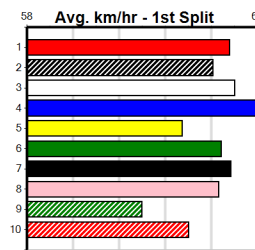

10

9:52PM

(VIC time)

Distance: 525m, Race Type: Grade 5, Total Prizemoney: $8,785
1st: $5,900, 2nd: $1,820, 3rd: $915, 4th: $150

Looks a race in two. WHERE'S POPPY (2) ran a flying first split from a tough draw when recording a red-hot overall 29.14 at Sandown Park last week and looks the one to beat. GAMBELLA (1) was enormous when runner up here last week.

Watchdog Tips: 2 1 4 7 Bet: Box Quinella 1,2 ($10 for 1000%)

Race 1: GAMBELLA [5] Huge run here last week, clear danger. $2.50. Includes details on sire, dam, trainer, and a table of recent race results.

Race 2: WHERE'S POPPY (SA)[5] Jet propelled, can lead, the one to catch. $2.00. Includes details on sire, dam, trainer, and a table of recent race results.

Race 3: YOGEN BALE (NSW)[5] Better than past few runs, place chance. $18.00. Includes details on sire, dam, trainer, and a table of recent race results.

Race 4: STOMPING [5] Class act, better than form, could surprise. $14.00. Includes details on sire, dam, trainer, and a table of recent race results.

Race 5: PAW IKE (NSW)[5] *** SCRATCHED *** $99.00. Includes details on sire, dam, trainer, and a table of recent race results.