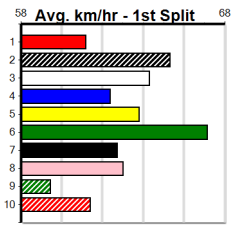

Sale

TRFM

Distance: 435m, Race Type: Grade 5, Total Prizemoney: $2,925
1st: $1,950, 2nd: $600, 3rd: $300, 4th: $75

11

9:00PM
(VIC time)

Watchdog Tips: **0 0 0 0** Bet: **.**