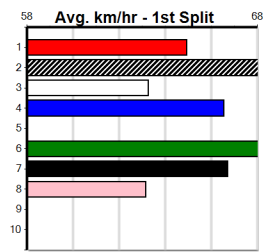

Sale

8

8:05PM

(VIC time)

VALDA CLAVARINO

Distance: 640m, Race Type: Special Event, Total Prizemoney: \$7,325
1st: \$5,000, 2nd: \$1,500, 3rd: \$750, 4th: \$75

Watchdog Tips:

Bet: