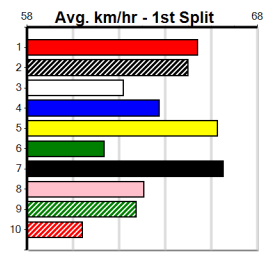

Sale
7
7:45PM
(VIC time)

CABINET CONNECTIONS

Distance: 510m, Race Type: Mixed 4/5, Total Prizemoney: $3,875
1st: $2,600, 2nd: $800, 3rd: $400, 4th: $75

Watchdog Tips:

Bet:

Form Box	Wgt	Dist	Track	Date	Time	BON	Margin	1st/2nd (Time)	PIR	Checked	Comment	WR	Split 1	S/P	Grade

1

PAW LOUIS (NSW)[5]

BK Dog Jul-22 Sire: JS FLAMIN ACE Dam: DYNA ADRIA
Owner(s): B Wheeler
Winning Distances: < 300m (0) 300 - 399m (0) 400 - 499m (5) 500 - 599m (1) 600 - 699m (0) > 700m (0)
Winning Weights: 28.6(1) 28.7(1) 29.0(2) 29.1(1) 29.2(1)

4th (8)	29.2	510	SLE	R8	20-Oct-24	29.20	28.85	5.00L MADALIA ZOOM (28.85)	S/766	.	.	.	9.50	$3.00	X45
1st (1)	29.1	515	SAN	R12	24-Oct-24	29.57	29.13	3.25L LUXFORD (29.79)	M/4211	.	.	.	5.18	$3.10	5
3rd (5)	29.1	485	HOR	R8	29-Oct-24	27.30	27.05	3.75L IRON ATLAS (27.05)	M/565	.	.	.	6.72	$4.90	X45
5th (3)	29.3	595	SAN	R4	31-Oct-24	34.78	34.30	5.50L WILD CASH (34.42)	M/6545	.	.	.	9.41	$18.80	X45
2nd (2)	29.8	595	SAN	R8	07-Nov-24	34.53	34.22	0.75L DISHEVELED (34.48)	S/8643	.	.	.	9.42	$10.20	X45
3rd (3)	30.1	600	MEA	R7	16-Nov-24	34.81	34.57	3.5L GROOVEBIRD (34.57)	M/4354	.	.	.	9.17	$11.70	X45
7th (8)	30.1	600	MEA	R6	22-Nov-24	35.24	34.33	13.00 TULLY LUNA (34.37)	S/8877	.	.	.	9.51	$22.10	5
3rd (5)	30.2	600	MEP	R8	27-Nov-24	34.89	34.36	8.00L WREN BALE (34.36)	M/6443	.	.	.	9.22	$8.60	5

Last 3 wins NOT included above

1st (6)	29.0	410	HOR	R5	17-Aug-24	23.49	23.09	0.50L MISSA TURTLE TWO (23.52)	S/74	.	SW	.	10.63	$30.30	6G
1st (7)	29.0	410	HOR	R12	24-Sep-24	23.58	22.93	0.50L SOLID GROUND (23.61)	S/33	.	.	.	10.64	$3.10	5
1st (2)	29.2	485	HOR	R8	08-Oct-24	27.70	27.70	0.025 THANK YOU TOMMY (27.70)	M/655	.	.	.	6.86	$6.20	5

Trainer: Robert Camilleri (Lara)

Box History

Bx	1st	2nd	3rd	4th	5th	6th	7th	8th
1	1				1			
2	1	2	1	1				
3			2	1	2			
4			1					1
5			4			1	2	
6	2			1		1		
7	1	1	2					
8	1		1	1				1

Prize Best Starts Trk/Dts APM: $23455.00, 28.94(8)-13/10/24, 33-6-3-11, 3-0-0-1, 14794