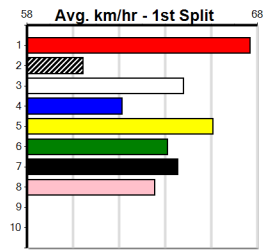

Sale

6

7:22PM

(VIC time)

INTA PLUMBING SERVICES

Distance: 435m, Race Type: Free For All, Total Prizemoney: \$3,360
1st: \$2,250, 2nd: \$690, 3rd: \$345, 4th: \$75

Watchdog Tips:

Bet: