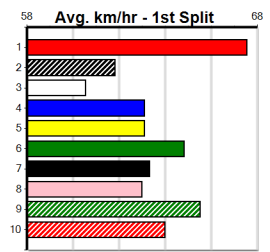

Sale
2
6:10PM
(VIC time)

MONACELLARS DAMSELS DASH (1-4 WINS)

Distance: 435m, Race Type: Restricted Win, Total Prizemoney: $2,925
1st: $1,950, 2nd: $600, 3rd: $300, 4th: $75

Watchdog Tips: ☐ ☐ ☐ ☐ ☐

Bet:

1

PIA BELLA [5]
BK Bitch Jun-21 Sire: HARD STYLE RICO Dam: FLYING HAREEBA
Owner(s): P Toner Trainer: Stephen Toner (Bunyip)
Winning Distances: < 300m (0) 300 - 399m (2) 400 - 499m (0) 500 - 599m (1) 600 - 699m (0) > 700m (0)
Winning Weights: 28.1(2) 28.2(1)

Run	Dist	Wgt	Track	Date	Time	BON	Margin	1st/2nd (Time)	PIR	Checked	Comment	WR	Split 1	S/P	Grade
1st (2)	28.2	350	HVL	R3	16-Aug-24	19.37	19.37	7.00L DONATELLO ZEAL (19.83)	M/8	.	SW	.	6.95	$1.50	T3-7
2nd (1)	27.9	350	HVL	R7	08-Sep-24	19.35	18.95	1.00L BLAZING DINO (19.29)	M/5	.	.	.	6.52	$5.40	RWH
2nd (2)	28.2	350	HVL	R5	15-Sep-24	19.46	19.34	1.75L STIFLER (19.34)	M/6	.	.	.	6.63	$20.20	RWF
4th (7)	28.2	435	SLE	R9	13-Oct-24	24.88	24.07	7.00L DAINTREE ASTER (24.41)	M/333	.	.	.	5.32	$3.70	6G
1st (1)	28.1	515	SAN	R1	24-Oct-24	29.68	29.13	2.75L FLEETWOOD KAZAK (29.87)	Q/1111	.	SW	.	5.06	$4.30	X67
2nd (4)	28.3	515	SAN	R5	07-Nov-24	29.81	28.99	1.00L NANGAR JIM (29.75)	M/2222	.	.	.	5.04	$13.70	5
5th (2)	28.6	515	SAP	R12	25-Nov-24	30.21	29.49	9.50L MARRAKESH (29.56)	M/4334	.	.	.	5.17	$9.30	RWH
3rd (3)	28.7	350	HVL	R4	08-Dec-24	19.46	18.90	1.00L NOVEMBER RAIN (19.41)	M/6	.	.	.	6.61	$3.50	5

Last 3 wins NOT included above

Run	Dist	Wgt	Track	Date	Time	BON	Margin	1st/2nd (Time)	PIR	Checked	Comment	WR	Split 1	S/P	Grade
1st (6)	28.1	350	TRA	R1	25-Sep-23	19.96	19.96	5.50L BELOW THE CURVE (20.34)	M/11	.	SW	.	6.65	$1.70	M

Box History

Bx	1st	2nd	3rd	4th	5th	6th	7th	8th
1	1	1						
2	1	2		1	2			
3			1			1		
4		3						1
5		1	1					
6	1							
7				1				
8			1	1				

Prize	$17555.00
Best Starts	24.88(7)-13/10/24
Trk/Dts	20-3-7-3
APM	1-0-0-0 9519