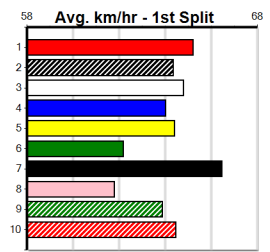

Sale
10
8:40PM
(VIC time)

JAMES YEATES PRINTING & DESIGN

Distance: 435m, Race Type: Grade 5, Total Prizemoney: $2,925
1st: $1,950, 2nd: $600, 3rd: $300, 4th: $75

Watchdog Tips: ☐ ☐ ☐ ☐ ☐ ☐ ☐ ☐ ☐ ☐

Bet: ☐ ☐ ☐ ☐ ☐ ☐ ☐ ☐ ☐ ☐

1

MICK SAYS SO [5]
BK Dog Aug-20 Sire: ORSON ALLEN Dam: ZIPPY ZURI Trainer: Sean Lithgow (Devon Meadows)
Owner(s): At The Nugget (SYN), T Welsh, D Fagan
Winning Distances: < 300m (0) 300 - 399m (9) 400 - 499m (6) 500 - 599m (0) 600 - 699m (0) > 700m (0)
Winning Weights: 29.8(1) 30.0(1) 30.1(1) 30.5(1) 30.6(1) 30.7(4) 30.8(1) 31.0(1) 31.1(2) 31.3(1) 31.5(1)

Form	Box	Wgt	Dist	Track	Date	Time	BON	Margin	1st/2nd (Time)	PIR	Checked	Comment	WR	Split 1	S/P	Grade	Prize
3rd (6)	31.1	400	WGL	R3	08-Nov-24	23.15	22.38	3.75L	ESPECIAL DIGGER (22.90)	S/87	.	.	.	8.72	$7.30	VET	
3rd (4)	30.6	400	WGL	R12	12-Nov-24	22.88	22.37	6.50L	HOT SCOTCH (22.45)	M/53	.	.	.	8.49	$17.80	5	
1st (3)	30.8	390	SHP	R3	18-Nov-24	22.20	21.87	1.75L	CHEAP CHARLIE (22.31)	Q/11	.	.	.	8.41	$3.00	VET	
5th (6)	30.4	400	GEL	R5	22-Nov-24	22.89	22.27	6.00L	MAKE THE CUT (22.49)	M/55	.	.	.	8.69	$29.30	5	
3rd (5)	30.8	400	WGL	R5	26-Nov-24	22.87	22.27	4.50L	FLYING HELLCAT (22.56)	M/44	.	.	.	8.63	$19.60	5	
6th (2)	30.7	435	SLE	R9	01-Dec-24	25.02	24.25	8.50L	DOCHERTY (24.45)	S/377	.	.	.	5.31	$18.70	5H	
1st (1)	31.1	400	WGL	R12	06-Dec-24	22.72	22.44	0.75L	MAGIC BEE (22.77)	Q/22	.	.	.	8.40	$7.10	VET	
7th (8)	31.1	410	HOR	R12	10-Dec-24	24.12	23.06	9.50L	OX THE MAN (23.45)	M/58	.	.	.	10.64	$8.40	VET	

Last 3 wins NOT included above

Form	Box	Wgt	Dist	Track	Date	Time	BON	Margin	1st/2nd (Time)	PIR	Checked	Comment	WR	Split 1	S/P	Grade	Prize
1st (5)	30.7	350	HVL	R5	02-Aug-24	19.56	19.11	0.75L	HAMILLSON (19.61)	M/1	.	.	.	6.58	$13.30	T3-5	
1st (3)	30.7	390	SHP	R11	05-Sep-24	22.17	22.17	1.5L	LITTLE MISS ENVY (22.27)	M/11	.	.	SW	8.47	$3.50	T3-5	
1st (7)	31.0	400	WGL	R12	01-Nov-24	22.72	22.49	3.25L	SUPERIOR MONIQUE (22.93)	M/11	.	.	.	8.35	$5.00	T3-5	

Box History

Bx	1st	2nd	3rd	4th	5th	6th	7th	8th	Prize	Best	Starts	Trk/Dts	APM
1	5								$31990.00	24.83(3)-24/3/24	79-15-11-13	8-0-0-4	10229