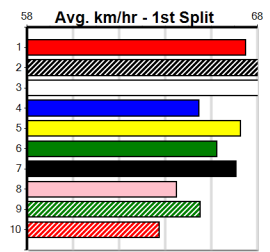

Sale
5
7:03PM
(VIC time)

DREAMCHASERS - TICKETS ON SALE NOW

Distance: 435m, Race Type: Mixed 4/5, Total Prizemoney: $3,360
1st: $2,250, 2nd: $690, 3rd: $345, 4th: $75

Watchdog Tips:

Bet:

Form Box Wgt Dist Track Date Time BON Margin 1st/2nd (Time) PIR Checked Comment W/R Split 1 S/P Grade

1

VILMA BALE (NSW)[5]
WBK Bitch May-22 Sire: ALLEN DEED Dam: WANNA ALLEN Trainer: Rebecca Gibbons (Avalon)
Owner(s): B Wheeler
Winning Distances: < 300m (0) 300 - 399m (1) 400 - 499m (1) 500 - 599m (3) 600 - 699m (0) > 700m (0)
Winning Weights: 29.3(1) 29.6(1) 29.7(2) 29.8(1)

Box	1st	2nd	3rd	4th	5th	6th	7th	8th
1	1							
2	1	2						
3								
4								
5								
6								
7								
8								

Prize Best Starts Trk/Dts APM $19825.00 FSH 20-5-7-3 0-0-0-0 8849

2

JETSTREAM ICON [5]
BD Dog Feb-22 Sire: FERNANDO BALE Dam: WEEONA DOTTY Trainer: Gavin Gledhill (Coomboona)
Owner(s): M Sullivan
Winning Distances: < 300m (0) 300 - 399m (0) 400 - 499m (12) 500 - 599m (3) 600 - 699m (0) > 700m (0)
Winning Weights: 31.9(1) 32.2(1) 32.4(2) 32.5(3) 32.6(1) 32.7(3) 32.8(3) 32.9(1)

Box	1st	2nd	3rd	4th	5th	6th	7th	8th
1	2	1	1					
2	4		3	1				
3	1	2						
4	2	1						
5	1	1						
6	1	1						
7	2	3						
8	2	1	2					

Prize Best Starts Trk/Dts APM $61470.00 FSH 41-15-10-6 0-0-0-0 27133

3

SHEEZEL (QLD)[5]
BKW Dog Mar-22 Sire: BEAST UNLEASHED Dam: ISLA'S STYLE Trainer: Mario Briganti (Pearcedale)
Owner(s): B Kline
Winning Distances: < 300m (0) 300 - 399m (12) 400 - 499m (8) 500 - 599m (0) 600 - 699m (0) > 700m (0)
Winning Weights: 35.2(1) 35.4(2) 35.6(3) 35.7(1) 35.8(2) 35.9(1) 36.6(1) 36.7(1) 36.8(1) 36.9(1) 37.1(2) 37.2(2) 37.3(2)

Box	1st	2nd	3rd	4th	5th	6th	7th	8th
1	2	1	2					
2	5	1	1	1	1			
3	1	1	5					2
4	4		2					1
5	1	1						
6	4	4	2	1	1			1
7	1	1	1	1				1
8	2	2	1	1				

Prize Best Starts Trk/Dts APM $63695.00 FSH 58-20-10-14 0-0-0-0 32776

4

MR. KIA ORA [5]
WBK Dog Sep-21 Sire: FERNANDO BALE Dam: MILLETT Trainer: Lisa Delbridge (Balliang)
Owner(s): G Black
Winning Distances: < 300m (0) 300 - 399m (1) 400 - 499m (6) 500 - 599m (0) 600 - 699m (0) > 700m (0)
Winning Weights: 34.2(1) 34.4(1) 34.8(2) 34.9(2) 35.2(1)

Box	1st	2nd	3rd	4th	5th	6th	7th	8th
1	1	1						
2	1	3						
3	2		2					1
4	1	1		1				1
5		1						1
6	1							
7			1	1	2	1		
8	1	1	2					

Prize Best Starts Trk/Dts APM $22745.00 FSH 24.40(2)-27/10/24 28-7-7-5 3-0-2-1 8252

5

PAW ZELINI (NSW)[5]
BD Bitch Jul-22 Sire: AUSSIE INFRARED Dam: DYNA PATTY Trainer: Mark Delbridge (Balliang)
Owner(s): B Wheeler
Winning Distances: < 300m (0) 300 - 399m (1) 400 - 499m (5) 500 - 599m (4) 600 - 699m (0) > 700m (0)
Winning Weights: 27.5(1) 27.7(2) 27.9(1) 28.0(1) 28.1(2) 28.2(1) 28.4(2)

Box	1st	2nd	3rd	4th	5th	6th	7th	8th
1	1							
2	2		2	1	1			1
3		1			1			2
4	1	2		1	1			1
5	3	1		1				
6	1							1
7	2	1		1				2
8	1	1	1					

Prize Best Starts Trk/Dts APM $33610.00 FSH 35-10-6-3 0-0-0-0 18759