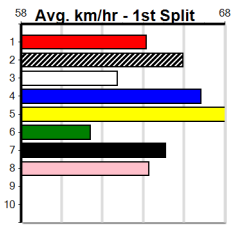

Watchdog Tips: **0 0 0 0** Bet: **0**