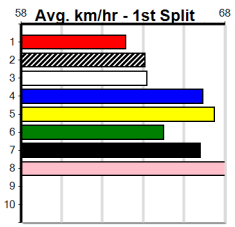

Healesville

MR HUMMER LIMOS

Distance: 300m, Race Type: Free For All, Total Prizemoney: $3,360
1st: $2,250, 2nd: $690, 3rd: $345, 4th: $75

6

12:28PM
(VIC time)

Watchdog Tips: **0 0 0 0** Bet: **0**