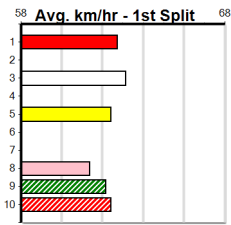

1

11:04AM
(VIC time)

Watchdog Tips: **0 0 0 0** Bet: **.**