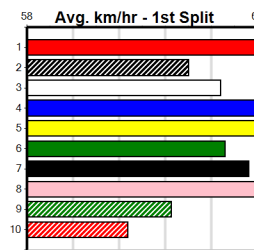

Watchdog Tips:

Bet:

Form Box	Wgt	Dist	Track	Date	Time	BON	Margin	1st/2nd (Time)	PIR	Checked	Comment	WR	Split 1	S/P	Grade

SONIC DIESEL [5]
WBD Dog Sep-21 Sire: FULLY LOADED Dam: IVEY'S AFFAIR
Owner(s): M Clay
Trainer: Marion Clay (Lang Lang)
Winning Distances: < 300m (0) 300 - 399m (11) 400 - 499m (0) 500 - 599m (0) 600 - 699m (0) > 700m (0)
Winning Weights: 31.2(1) 31.3(1) 31.5(1) 31.9(1) 32.0(1) 32.1(1) 32.2(1) 32.3(1) 33.0(2) 33.4(1)

2nd (7)	32.7	350	HVL	R8	06-Oct-24	19.42	19.34	0.10L BURN ALONG (19.42)	M/6	.	.	.	6.75	$3.20	X45
1st (2)	33.0	350	HVL	R8	15-Oct-24	19.02	19.02	4.25L PRETTY HOT (19.31)	M/1	.	SW	.	6.46	$1.70	X45
4th (2)	32.9	350	HVL	R10	20-Oct-24	19.57	19.25	4.50L SICK AND TIRED (19.25)	M/8	.	.	.	6.92	$2.20	FFA
2nd (4)	32.9	350	HVL	R6	27-Oct-24	19.19	19.12	1.00L MIKE ANGELO ZEAL (19.14)	M/5	.	.	.	6.63	$1.60	X34
1st (1)	33.4	350	HVL	R6	10-Nov-24	19.40	19.39	0.50L RAPIDFIRE GIRL (19.43)	M/4	.	.	.	6.61	$2.00	X34
2nd (6)	33.3	350	HVL	R8	17-Nov-24	19.60	19.04	0.75L BURN ALONG (19.56)	S/6	.	.	.	6.71	$2.60	FFA
5th (8)	33.4	350	HVL	R8	24-Nov-24	19.50	19.03	7.00L CHAVERO (19.03)	M/7	.	W	.	6.69	$2.80	FFA
2nd (6)	33.0	300	HVL	R10	08-Dec-24	16.72	16.47	0.75L CHEMICAL EROSION (16.68)	M/5	.	.	.	4.01	$3.70	5

Last 3 wins NOT included above

1st (8)	31.3	300	HVL	R10	28-Jun-24	16.68	16.68	3.25L REELING DOLLARS (16.90)	Q/1	.	.	.	3.96	$1.70	T3-5
1st (7)	32.3	350	HVL	R8	21-Jul-24	19.22	19.12	2.25L DO THAT EASY (19.37)	Q/1	.	.	.	6.51	$4.10	X45
1st (8)	33.0	350	HVL	R8	29-Sep-24	19.26	19.20	1.00L IMANI (19.32)	M/4	.	.	.	6.61	$1.80	5

Box History

Bx	1st	2nd	3rd	4th	5th	6th	7th	8th
1	2	1						
2	3			1	1			
3	1		1		1	1		
4	1	2	1	2				1
5					2			
6		2	2	3		1		
7	1	3	1					1
8	3	1		1	2	1		

Prize Best Starts Trk/Dts APM

Prize	$26845.00
Best Starts	16.68(8)-28/6/24
Trk/Dts	45-11-8-6
APM	4-1-1-1
	11211