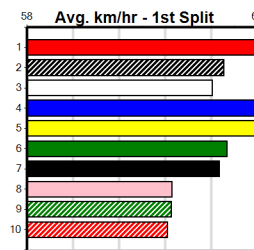

DREAMCHASERS - TICKETS ON SALE NOW

Distance: 350m, Race Type: Grade 5, Total Prizemoney: $2,925
1st: $1,950, 2nd: $600, 3rd: $300, 4th: $75

Watchdog Tips:

Bet:

Form Box Wgt Dist Track Date Time BON Margin 1st/2nd (Time) PIR Checked Comment W/R Split 1 S/P Grade

ROB THE BUTCHER [5] Biks
WRF Dog Nov-21 Sire: FERNANDO BALE Dam: EASY CHOICE
Owner(s): T Meyer
Trainer: Terry Meyer (Girgarre)
Winning Distances: < 300m (0) 300 - 399m (6) 400 - 499m (0) 500 - 599m (0) 600 - 699m (0) > 700m (0)
Winning Weights: 30.4(1) 30.7(2) 30.8(1) 31.2(1) 31.4(1)
Box History table and Prize Best Starts table included.

LEAP OF FAITH [5]
BK Bitch Aug-22 Sire: ASTON DEE BEE Dam: SAILAWAY JACKIE
Owner(s): Luke And Rebecca (SYN), L Spargo, R Berry
Trainer: Luke Spargo (Seymour)
Winning Distances: < 300m (0) 300 - 399m (2) 400 - 499m (2) 500 - 599m (0) 600 - 699m (0) > 700m (0)
Winning Weights: 27.0(1) 27.1(1) 28.0(1) 28.1(1)
Box History table and Prize Best Starts table included.

BEN SHAKER [5]
BK Dog Sep-21 Sire: FERNANDO BALE Dam: BRYLEE
Owner(s): B Rushton
Trainer: Mark Morrissey (Junortoun)
Winning Distances: < 300m (0) 300 - 399m (0) 400 - 499m (9) 500 - 599m (1) 600 - 699m (0) > 700m (0)
Winning Weights: 32.6(2) 32.9(1) 33.0(2) 33.2(3) 33.3(1) 33.4(1)
Box History table and Prize Best Starts table included.

GET A GRIP [5]
RF Dog Nov-21 Sire: ASTON DEE BEE Dam: COSMIC KATIE
Owner(s): B Sands
Trainer: Brad Sands (Pakenham)
Winning Distances: < 300m (0) 300 - 399m (6) 400 - 499m (0) 500 - 599m (0) 600 - 699m (0) > 700m (0)
Winning Weights: 34.6(2) 34.7(1) 35.4(1) 35.7(1) 35.8(1)
Box History table and Prize Best Starts table included.

CASHED OUT (TAS)[5]
BK Bitch Jun-21 Sire: EL GRAND SENOR Dam: JUST BROWSING
Owner(s): R Brittain
Trainer: Grant Walker (Warragul)
Winning Distances: < 300m (0) 300 - 399m (5) 400 - 499m (0) 500 - 599m (0) 600 - 699m (0) > 700m (0)
Winning Weights: 29.3(3) 30.4(1) 30.5(1)
Box History table and Prize Best Starts table included.

1

2

3

4

5