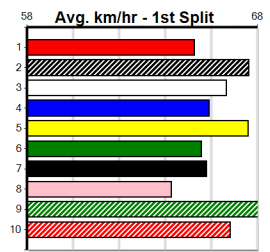

HEALESVILLE FOOTBALL NETBALL CLUB

Distance: 350m, Race Type: Mixed 4/5, Total Prizemoney: $3,360
1st: $2,250, 2nd: $690, 3rd: $345, 4th: $75

Watchdog Tips:

Bet:

Table with columns: Form Box, Wgt, Dist, Track, Date, Time, BON, Margin, 1st/2nd (Time), PIR, Checked, Comment, W/R, Split 1, S/P, Grade

FIBULARIS [5]
BK Dog Dec-19 Sire: AUSSIE INFRARED Dam: TEMPORALIS
Owner(s): TABB FAMILY (SYN), M Tabb, S Tabb, K Tabb
Trainer: Kathrynne Tabb (Lara)

Box History table for FIBULARIS [5] showing performance across 8 boxes and 8 splits.

WILL VANSON [5]
RF Dog Feb-22 Sire: BERNARDO Dam: VAN EVIE
Owner(s): J Vandemaat
Trainer: Chloe Vandemaat (Healesville)

Box History table for WILL VANSON [5] showing performance across 8 boxes and 8 splits.

PACKHAM PRINCE (NSW)[5]
BK Dog Jul-21 Sire: SUPERIOR PANAMA Dam: NANGAR GIFT
Owner(s): Luke And Rebecca (SYN), L Spargo, R Berry
Trainer: Luke Spargo (Seymour)

Box History table for PACKHAM PRINCE (NSW)[5] showing performance across 8 boxes and 8 splits.

BLAME SPENCER [5]
BK Dog Apr-21 Sire: SHIMA SHINE Dam: BLAME THE FAME
Owner(s): A Scott
Trainer: Murray Collyer (Coburg North)

Box History table for BLAME SPENCER [5] showing performance across 8 boxes and 8 splits.

WILD SERENA [4]
BK Bitch May-22 Sire: ASTON DEE BEE Dam: INVICTUS REIGN
Owner(s): BILVIS (SYN), A Gwynne, D Bourke
Trainer: David Bourke (The Basin)

Box History table for WILD SERENA [4] showing performance across 8 boxes and 8 splits.

1

2

3

4

5