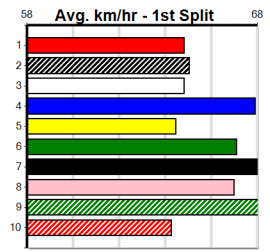

HEALESVILLE PHYSIO & SPORTS MEDICINE

Distance: 300m, Race Type: Mixed 4/5, Total Prizemoney: $3,360
1st: $2,250, 2nd: $690, 3rd: $345, 4th: $75

Watchdog Tips: [ ] [ ] [ ] [ ] Bet: [ ]

Form Box Wgt Dist Track Date Time BON Margin 1st/2nd (Time) PIR Checked Comment W/R Split 1 S/P Grade

DINOSAUR DEANO [5]
BD Dog Apr-22 Sire: AUSSIE INFRARED Dam: SPEEDY BOSS
Owner(s): Barney Rubble syndicate (SYN), J Gordon, G Rudd, J Markham, W Telford, D Erdman, P Newell
Trainer: Patrick Newell (Wallan)
Winning Distances: < 300m (0) 300 - 399m (7) 400 - 499m (0) 500 - 599m (0) 600 - 699m (0) > 700m (0)
Winning Weights: 28.4(1) 28.6(1) 28.7(2) 29.3(1) 29.6(2)
1st (1) 29.6 300 HVL R11 11-Oct-24 17.06 16.95 3.00L SONIC CYCLONE (17.25) S/7 . . . . 4.07 $1.90 T3-5
1st (3) 29.3 300 HVL R11 18-Oct-24 16.76 16.76 2.75L OPEN HEAVEN (16.94) M/1 . . . . 3.91 $1.70 T3-5
3rd (6) 29.3 300 HVL R2 27-Oct-24 17.05 16.41 6.00L POSH PAWS (16.63) M/8 . . . SW . 4.08 $8.80 5
1st (6) 29.6 300 HVL R12 10-Nov-24 16.97 16.61 1.00L MYOLA NICK (17.03) Q/2 . . . . 3.98 $19.10 5
4th (1) 29.7 300 HVL R9 17-Nov-24 16.95 16.66 2.50L NEW WAVE WHINE (16.78) M/5 . . . . 4.03 $27.90 FFA
8th (4) 30.3 350 HVL R7 24-Nov-24 20.25 19.03 9.50L RAGING STORM (19.62) M/8 . . . . 6.85 $9.00 5
5th (6) 30.2 300 HVL R11 01-Dec-24 16.75 16.23 4.00L CHEAP RED WINE (16.48) M/5 . . . . 3.97 $69.20 FFA
7th (8) 30.4 300 HVL R10 08-Dec-24 16.99 16.47 4.75L CHEMICAL EROSION (16.68) S/7 . . . . 4.09 $35.50 5
Last 3 wins NOT included above
1st (2) 28.6 300 HVL R2 01-Jul-24 17.00 16.87 1.75L LITTLE WHIP (17.11) M/2 . . . . 3.95 $2.00 T3-7
1st (6) 28.7 300 HVL R10 05-Jul-24 17.01 16.98 2.75L NORMAL LIFE (17.18) M/2 . . . . 3.97 $2.30 T3-6
1st (4) 28.7 300 HVL R10 10-Jul-24 17.00 16.99 2.00L FIDDLES (17.14) M/2 . . . SW . 3.99 $4.00 T3-5

Box History
Bx 1st 2nd 3rd 4th 5th 6th 7th 8th
1 1 1 1 1
2 1 1 2 2 2
3 2
4 1 1 1 1 2
5 1 1 1 1
6 2 2 1 2 1
7 2 2 1 1 1
8 1 1 1 1 1
Prize Best $13715.63
Starts 16.75(6)-11/2/24
Trk/Dts 41-7-7-8
APM 21-7-4-4 6131