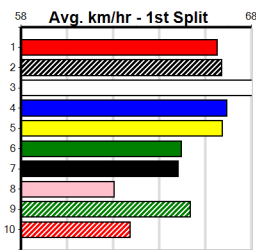

Watchdog Tips:

Bet:

Form Box	Wgt	Dist	Track	Date	Time	BON	Margin	1st/2nd (Time)	PIR	Checked	Comment	WR	Split 1	S/P	Grade

WASHINGTON BLUE [5]
WBE Dog Sep-21 Sire: FULLY LOADED Dam: IVEY'S AFFAIR
Owner(s): M Clay Trainer: John Clay (Lang Lang)
Winning Distances: < 300m (0) 300 - 399m (5) 400 - 499m (3) 500 - 599m (0) 600 - 699m (0) > 700m (0)
Winning Weights: 31.8(3) 32.0(1) 32.2(2) 32.5(1) 33.1(1)

3rd (6)	32.7	350	HVL	R6	04-Sep-24	19.45	19.17	3.25L AYIA NEIGHBOUR (19.23)	M/7				6.65	$12.00	5
4th (6)	32.9	460	WGL	R5	17-Sep-24	26.27	25.79	7.00L HIS SPECIAL (25.79)	M/333				6.68	$10.90	5
1st (6)	33.1	400	WGL	R4	27-Sep-24	22.68	22.64	2.00L SIT AND STEER (22.80)	S/21				8.45	$10.50	5
4th (4)	33.1	460	WGL	R8	01-Nov-24	26.24	25.71	8.00L PLAY THE VICTIM (25.71)	S/332				6.71	$10.40	5
8th (4)	33.1	460	WGL	R6	04-Nov-24	26.43	25.64	10.00 EL CRIMP ADORE (25.73)	M/788				6.72	$32.40	5H
2nd (5)	33.0	350	HVL	R7	17-Nov-24	19.61	19.04	0.75L ALL IN OLLIE (19.57)	S/5				6.63	$7.50	5
5th (6)	33.2	350	HVL	R7	01-Dec-24	19.34	18.78	4.50L STORM SENSATION (19.03)	M/4				6.61	$28.90	SH
3rd (4)	33.5	400	WGL	R6	06-Dec-24	22.82	22.44	5.50L TOMMY TEQUILA (22.44)	M/44				8.46	$11.50	X34

Last 3 wins NOT included above

1st (3)	31.8	395	TRA	R10	18-Dec-23	22.23	22.23	4.75L EVIE JEAN (22.56)	M/621		SW		3.84	$1.70	5
1st (5)	32.0	395	TRA	R5	12-Apr-24	22.40	22.16	1.00L GRETTEL'S GIRL (22.45)	M/531				3.77	$10.10	5
1st (4)	32.5	395	TRA	R9	12-Jun-24	22.77	22.45	1.5L ARLUNYA (22.87)	S/641				3.96	$5.60	5

Box History

Bx	1st	2nd	3rd	4th	5th	6th	7th	8th
1					1	1		1
2		1			1		2	
3	2							1
4	1		2	1	1			1
5	1	2				2	1	
6	2		2	2	1			
7	1	1					2	2
8	1		2			1		

Prize Best Starts Trk/Dts APM: $16625.00 FSTD 42-8-4-6 0-0-0-0 4134