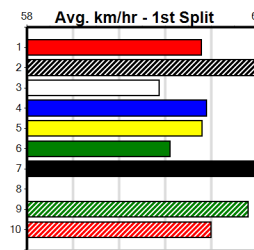

MONTROSE IGA LIQUOR

Distance: 350m, Race Type: Grade 5, Total Prizemoney: $2,925
1st: $1,950, 2nd: $600, 3rd: $300, 4th: $75

7
12:49PM

(VIC time)

Watchdog Tips:

Bet:

Form Box	Wgt	Dist	Track	Date	Time	BON	Margin	1st/2nd (Time)	PIR	Checked	Comment	WR	Split 1	S/P	Grade

BRING YOUR BEST [5]

WBK Dog Feb-22 Sire: FERNANDO BALE Dam: BRING YOUR BANJO Trainer: Lisa Davis (Tralalgon)

Owner(s): J Sullivan
Winning Distances: < 300m (0) 300 - 399m (5) 400 - 499m (4) 500 - 599m (0) 600 - 699m (0) > 700m (0)
Winning Weights: 31.5(1) 31.7(1) 31.9(2) 32.0(1) 32.1(1) 32.2(1) 32.3(1) 32.5(1)

1st (4)	32.3	300	HVL	R7	15-Oct-24	16.80	16.68	0.25L BLACK MISERY (16.81)	M/1	.	.	.	3.91	$20.90	5
6th (6)	32.4	300	HVL	R4	20-Oct-24	17.10	16.76	5.00L BURN ALONG (16.76)	M/4	.	.	R	4.02	$10.00	FFA
2nd (7)	32.2	350	HVL	R5	27-Oct-24	19.31	19.12	3.00L MY NAME'S EDEN (19.12)	M/2	.	.	.	6.61	$13.30	5
6th (7)	32.3	400	WGL	R9	04-Nov-24	23.13	22.45	10.00 BETTER BANJO (22.45)	M/56	.	.	.	8.50	$24.20	FFA
3rd (4)	32.3	400	WGL	R11	12-Nov-24	22.96	22.37	2.75L SUGAR BOWL ROSE (22.78)	M/43	.	.	.	8.71	$3.30	X45
4th (4)	32.0	400	WGL	R5	19-Nov-24	23.02	22.27	6.00L HIERARCHY (22.62)	M/55	.	.	.	8.54	$3.50	X45
5th (5)	32.0	350	HVL	R6	24-Nov-24	19.56	19.03	4.00L READY TO STING (19.28)	M/2	.	.	.	6.51	$18.90	5
1st (4)	31.7	400	WGL	R4	06-Dec-24	22.60	22.44	0.50L ASTON MASSIMO (22.62)	S/33	.	.	.	8.39	$3.70	5

Last 3 wins NOT included above

1st (2)	32.0	400	WGL	R11	12-Mar-24	22.96	22.55	0.75L HYPERKINETIC (23.01)	M/33	.	.	.	8.59	$2.30	5
1st (6)	31.5	350	TRA	R11	12-Jun-24	19.88	19.75	2.00L HARLEY (20.01)	M/21	.	.	.	6.62	$24.20	5
1st (6)	31.9	350	TRA	R10	05-Jul-24	19.65	19.49	4.00L MAXIMUM SHANAE (19.92)	M/11	.	.	.	6.51	$4.20	X45

Box History

Bx	1st	2nd	3rd	4th	5th	6th	7th	8th
1	2	1	1	1	1	1	1	1
2	1	1	1	1	1	1	1	1
3	1	1	1	1	1	1	1	1
4	2	2	1	1	1	1	1	1
5	3	1	1	1	1	1	1	2
6	2	1	1	1	1	1	1	1
7	2	1	1	1	1	3	1	1
8	1	1	1	2	1	1	1	1

Prize Best Starts Trk/Dts APM: $27155.63, 19.31(7)-27/10/24, 49-9-10-5, 4-0-1-1, 8514

TALK IS CHEAP [5]

BK Dog Oct-22 Sire: FERAL FRANKY Dam: IT'S ALL TALK Trainer: Angela Galea (Sunshine North)

Owner(s): A Galea
Winning Distances: < 300m (0) 300 - 399m (2) 400 - 499m (1) 500 - 599m (0) 600 - 699m (0) > 700m (0)
Winning Weights: 36.5(1) 36.9(1) 37.3(1)

2nd (3)	36.7	450	SHP	R2	21-Oct-24	25.32	25.01	3.75L PANADERO STAR (25.07)	M/222	.	.	SW	6.65	$4.80	MH
4th (5)	36.5	450	SHP	R2	28-Oct-24	25.39	25.13	2.75L PANADERO STAR (25.19)	M/533	.	.	.	6.65	$7.60	MF
1st (5)	36.9	350	HVL	R1	17-Nov-24	19.04	19.04	6.00L WANT SOME (19.43)	Q/1	.	.	.	6.42	$1.10	MH
1st (6)	37.3	350	HVL	R2	24-Nov-24	19.54	19.03	0.75L FLYING DOORMAT (19.59)	M/2	.	.	.	6.58	$1.20	MF
2nd (5)	36.8	450	SHP	R9	02-Dec-24	25.30	25.03	0.10L SOLO MAN (25.29)	M/211	.	.	.	6.61	$1.40	X67H
1st (6)	36.5	450	SHP	R5	09-Dec-24	25.09	25.03	1.75L REVITALISE (25.21)	M/111	.	.	SW	6.47	$3.40	X67F

Last 3 wins NOT included above

Box History

Bx	1st	2nd	3rd	4th	5th	6th	7th	8th
1								
2								
3	1							
4								
5	1	1	1	1				
6	2							
7								
8								

Prize Best Starts Trk/Dts APM: $9075.00, 19.04(5)-17/11/24, 6-3-2-0, 2-2-0-0, 6956