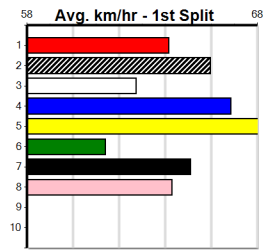

GORSKI ENGINEERING

Distance: 300m, Race Type: Mixed 6/7, Total Prizemoney: \$2,925
1st: \$1,950, 2nd: \$600, 3rd: \$300, 4th: \$75

Watchdog Tips: [ ] [ ] [ ] [ ] [ ] Bet: [ ]

SILENT WHISPER [6]
BK Bitch Mar-22 Sire: MY REDEEMER Dam: HEADSPACE
Owner(s): I Hopper
Trainer: Ian Hopper (Werribee)
Winning Distances: < 300m (0) 300 - 399m (0) 400 - 499m (2) 500 - 599m (0) 600 - 699m (0) > 700m (0)
Winning Weights: 24.3(1) 24.4(1)
3rd (3) 24.2 400 GEL R9 20-Aug-24 22.79 22.49 2.00L OUR VISION (22.66) Q/33 . . . 8.54 \$9.00 7
6th (1) 24.2 400 GEL R9 27-Aug-24 23.24 22.57 6.00L MAGGIE PARKER (22.86) M/77 . . . 8.83 \$4.30 7
6th (4) 24.2 400 GEL R10 27-Sep-24 23.21 22.22 7.50L IMPOSTER (22.70) S/66 . . . 8.68 \$42.10 X67
1st (7) 24.3 400 GEL R11 08-Oct-24 23.33 22.73 1.25L MAYBE SPAGHETTI (23.42) M/34 . . . SW . . . 8.61 \$5.90 X67
6th (4) 24.2 390 BAL R12 14-Oct-24 23.01 22.18 10.00 BINGO DASH (22.31) M/87 . . . . . 8.81 \$12.10 T3-6
6th (4) 23.9 425 BEN R10 19-Oct-24 25.08 24.08 13.00 KENZIE KID (24.19) M/656 . . . . . 6.74 \$21.70 RW
3rd (1) 24.2 425 BEN R9 26-Oct-24 24.60 24.08 3.5L PAW GLORY (24.36) M/553 . . . . . 6.76 \$11.60 6G
7th (4) 24.1 450 BAL R7 31-Oct-24 26.30 25.08 9.50L ASTON BAMFORD (25.66) Q/246 . . . . . 6.68 \$30.70 X67
Last 3 wins NOT included above
1st (6) 24.4 400 GEL R9 06-Aug-24 22.85 22.31 1.75L TRUMPETER ROCK (22.96) Q/23 . . . . . 8.60 \$19.00 M