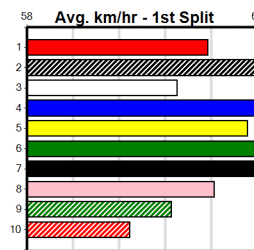

Distance: 300m, Race Type: Grade 5 Heat, Total Prizemoney: $2,925
1st: $1,950, 2nd: $600, 3rd: $300, 4th: $75

Watchdog Tips:

Bet:

Form Box Wgt Dist Track Date Time BON Margin 1st/2nd (Time) PIR Checked Comment W/R Split 1 S/P Grade

TARYN'S BLUE [5]
BE Bitch Sep-21 Sire: NOLEN Dam: MUZA'S ANGEL Trainer: Sharyn Combridge (Junction Villa)
Owner(s): Y Andrews
Winning Distances: < 300m (0) 300 - 399m (7) 400 - 499m (0) 500 - 599m (0) 600 - 699m (0) > 700m (0)
Winning Weights: 26.2(1) 26.9(1) 27.1(2) 27.3(1) 27.6(1) 27.8(1)
8th (2) 27.6 300 HVL R10 29-Sep-24 17.11 16.60 6.00L STORM SENSATION (16.72) M/8 . . . . . 4.03 $34.70 X34
3rd (3) 27.4 300 HVL R9 06-Oct-24 16.70 16.60 1.5L BLUE CRISTALLE (16.60) M/1 . . . . . 3.89 $56.60 FFA
7th (7) 27.4 300 HVL R9 13-Oct-24 16.98 16.51 3.25L ASTON JALAPENO (16.76) Q/3 . . . . . 3.98 $20.50 X45
5th (7) 27.2 300 HVL R12 10-Nov-24 17.15 16.61 2.75L DINOSAUR DEANO (16.97) M/1 . . . . . 3.98 $17.30 5
2nd (1) 27.4 300 HVL R12 17-Nov-24 16.95 16.66 1.75L LETHAL TRIX (16.84) S/2 . . . . . 3.94 $4.50 5
1st (1) 27.6 300 HVL R12 24-Nov-24 16.92 16.67 2.25L FIRE FEATHER (17.06) Q/1 . . . . . 3.92 $2.90 5
6th (7) 27.9 300 HVL R11 01-Dec-24 16.77 16.23 4.50L CHEAP RED WINE (16.48) M/2 . . . . . 3.95 $45.40 FFA
5th (1) 27.8 300 HVL R9 08-Dec-24 16.82 16.47 5.00L CHEAP RED WINE (16.48) M/2 . . . . . 3.91 $151.70 FFA
Last 3 wins NOT included above
1st (1) 27.1 350 TRA R7 12-Feb-24 19.94 19.74 0.25L VIKING (19.95) S/22 . . . . . 6.69 $1.40 T3-5
1st (5) 27.1 350 TRA R12 11-Mar-24 19.79 19.79 2.75L REMO RODMAN (19.97) M/11 . . . . . 6.53 $2.00 5
1st (8) 27.8 300 HVL R3 08-Sep-24 16.68 16.31 2.50L LAUGHING PANTHER (16.85) Q/1 . . . . . 3.91 $3.80 5

WHY NOT JULES [5]
BK Bitch Sep-20 Sire: BERNARDO Dam: WHY NOT GINGER Trainer: Leigh Carter (Devon Meadows)
Owner(s): G Carter
Winning Distances: < 300m (0) 300 - 399m (7) 400 - 499m (9) 500 - 599m (0) 600 - 699m (0) > 700m (0)
Winning Weights: 28.9(1) 29.0(4) 29.1(1) 29.2(1) 29.3(3) 29.4(2) 29.5(1) 29.7(1) 29.8(1) 30.1(1)
2nd (3) 28.9 350 HVL R8 05-Aug-24 19.60 19.55 0.25L BOROUGH COOK (19.59) M/5 . . . . . 6.74 $13.20 T3-5
8th (1) 28.8 400 WGL R5 08-Aug-24 23.89 22.66 8.50L SPICY MINX (23.32) M/34 . . . . . 8.49 $2.60 T3-5
4th (4) 30.1 300 HVL R9 25-Oct-24 17.06 16.95 1.75L FLAMING FOX (16.95) S/6 . . . . . 3.99 $28.20 T3-5
3rd (4) 30.1 300 HVL R12 08-Nov-24 16.99 16.77 0.75L AUSSIE SAVANNAH (16.95) M/1 . . . . . 3.99 $4.20 T3-5
1st (8) 30.1 300 HVL R11 15-Nov-24 16.99 16.86 1.00L BAMERA (17.05) M/3 . . . . . 4.02 $4.20 T3-5
2nd (5) 30.4 350 HVL R5 24-Nov-24 19.74 19.03 0.50L ALICE MORGAN (19.71) M/2 . . . . . 6.72 $9.60 VET
8th (4) 30.5 350 HVL R10 01-Dec-24 19.48 18.78 6.50L ASTON JALAPENO (19.04) M/6 . . . . . 6.66 $28.30 5
4th (5) 30.5 300 HVL R10 08-Dec-24 16.87 16.47 3.00L CHEMICAL EROSION (16.68) M/4 . . . . . 4.01 $22.50 5
Last 3 wins NOT included above
1st (7) 29.4 395 TRA R4 10-Nov-23 22.31 21.96 0.50L BLUE INTENTION (22.33) M/221 . . . . . 3.82 $5.00 5
1st (6) 29.3 395 TRA R6 01-Apr-24 22.64 22.27 0.50L VIKING (22.67) Q/211 . . . . . 3.79 $4.20 T3-5
1st (3) 29.3 400 WGL R12 09-Apr-24 22.76 22.19 1.5L SPICY PIPER/TOMMY'S M/33 . . . . . 8.42 $11.60 5