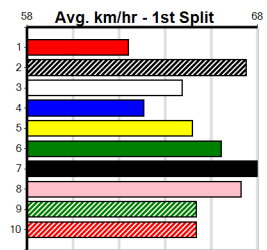

SPORTSBET HT4

Distance: 300m, Race Type: Grade 5 Heat, Total Prizemoney: $2,925
1st: $1,950, 2nd: $600, 3rd: $300, 4th: $75

Watchdog Tips:

Bet:

Form Box Wgt Dist Track Date Time BON Margin 1st/2nd (Time) PIR Checked Comment W/R Split 1 S/P Grade

SOLAR TIGER [5] Biks
BD Dog May-20 Sire: MY REDEEMER Dam: SOLAR ON
Owner(s): C Baker
Trainer: Colin Baker (Lara)
Winning Distances: < 300m (0) 300 - 399m (0) 400 - 499m (5) 500 - 599m (0) 600 - 699m (0) > 700m (0)
Winning Weights: 36.0(1) 36.1(2) 36.3(2)
Box History table and Prize Best Starts table included.

BETTER BANJO [5]
WBK Dog Feb-22 Sire: FERNANDO BALE Dam: BRING YOUR BANJO
Owner(s): A Davis
Trainer: Lisa Davis (Tralagon)
Winning Distances: < 300m (0) 300 - 399m (10) 400 - 499m (5) 500 - 599m (0) 600 - 699m (0) > 700m (0)
Winning Weights: 30.0(1) 30.3(2) 30.4(1) 30.5(1) 30.6(1) 30.7(1) 30.8(3) 30.9(1) 31.2(1) 31.3(2) 31.4(1)
Box History table and Prize Best Starts table included.

ASTON MASSIMO [5]
BD Dog Apr-22 Sire: TOMMY SHELBY Dam: ASTON MEILLEUR
Owner(s): R Borda
Trainer: David Condon (Devon Meadows)
Winning Distances: < 300m (0) 300 - 399m (2) 400 - 499m (7) 500 - 599m (1) 600 - 699m (0) > 700m (0)
Winning Weights: 33.4(1) 33.5(1) 33.6(1) 33.7(1) 33.8(2) 33.9(1) 34.0(2) 34.2(1)
Box History table and Prize Best Starts table included.

SPEEDY SWAN [5]
BK Dog Jun-21 Sire: FERNANDO BALE Dam: FEARLESS SWAN
Owner(s): D Williamson
Trainer: Dean Williamson (Moe)
Winning Distances: < 300m (0) 300 - 399m (4) 400 - 499m (0) 500 - 599m (0) 600 - 699m (0) > 700m (0)
Winning Weights: 32.1(1) 32.4(1) 32.7(2)
Box History table and Prize Best Starts table included.

POT OF GOLD [5]
BK Bitch Dec-21 Sire: BERNARDO Dam: BLACK OPIUM
Owner(s): SEE THE DREAM (SYN), S Buccilli, B Buccilli
Trainer: Lyn Smith (Nambrok)
Winning Distances: < 300m (0) 300 - 399m (0) 400 - 499m (3) 500 - 599m (1) 600 - 699m (0) > 700m (0)
Winning Weights: 28.7(1) 28.9(1) 29.1(1) 29.9(1)
Box History table and Prize Best Starts table included.

1

2

3

4

5