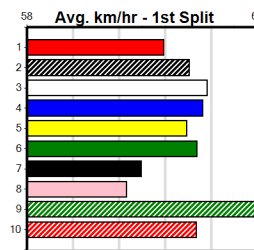

RSN GREY AREAS - WEDNESDAY & FRIDAY

Distance: 350m, Race Type: Grade 5, Total Prizemoney: $2,925
1st: $1,950, 2nd: $600, 3rd: $300, 4th: $75

Watchdog Tips: [ ] [ ] [ ] [ ] Bet: [ ]

Form Box Wgt Dist Track Date Time BON Margin 1st/2nd (Time) PIR Checked Comment W/R Split 1 S/P Grade

HOWE PIE (WA)[5]
BK Dog Sep-20 Sire: AUSSIE INFRARED Dam: BUBBA'S SILVIA
Owner(s): big dog (SYN), B Sands, F Toth
Trainer: Frank Toth (Pakenham)

Box History
Bx 1st 2nd 3rd 4th 5th 6th 7th 8th
Prize Best Starts Trk/Dts APM

CATCH SOME RAYS [5]
BK Dog May-22 Sire: AUSSIE INFRARED Dam: QUICK PAWS
Owner(s): DODGE N BOOKS (SYN), J Booker, R Aurisch, K Morrison
Trainer: Justin Booker (Kilmany)

Box History
Bx 1st 2nd 3rd 4th 5th 6th 7th 8th
Prize Best Starts Trk/Dts APM

INTER BEAST BOY [5]
BKW Dog Sep-21 Sire: AUSSIE INFRARED Dam: INTER SANTINA
Owner(s): TONY AND JOE (SYN), T Interligi, J Interligi
Trainer: Tony Interligi (Endeavour Hills)

Box History
Bx 1st 2nd 3rd 4th 5th 6th 7th 8th
Prize Best Starts Trk/Dts APM

BRAEMAR CORA [5]
F Bitch Sep-21 Sire: AUSSIE INFRARED Dam: BRAEMAR KEELIE
Owner(s): Y Cassidy
Trainer: Yvonne Cassidy (Valencia Creek)

Box History
Bx 1st 2nd 3rd 4th 5th 6th 7th 8th
Prize Best Starts Trk/Dts APM

SODA HELEN [5]
BK Bitch Dec-20 Sire: ORSON ALLEN Dam: SWEET ABOUT LOLA
Owner(s): Fluffy Side Up (SYN), A Onley, P Onley
Trainer: Geoffrey Dalton (Hazelwood Nort)

Box History
Bx 1st 2nd 3rd 4th 5th 6th 7th 8th
Prize Best Starts Trk/Dts APM

1

2

3

4

5