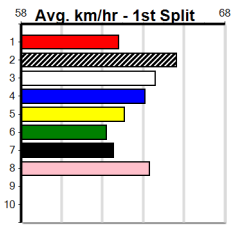

FERNANDO MICK AT STUD

Distance: 525m, Race Type: Grade 5, Total Prizemoney: $3,340
1st: $2,230, 2nd: $690, 3rd: $345, 4th: $75

5

8:18PM

(VIC time)

Watchdog Tips:

0 0 0 0

Bet: