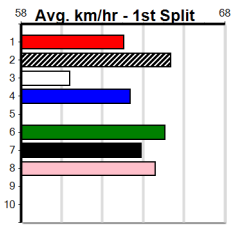

CITY VIEW BISTRO (0-2 WINS) (250+ RAN

Distance: 600m, Race Type: Restricted Win, Total Prizemoney: \$3,940
1st: \$2,640, 2nd: \$815, 3rd: \$410, 4th: \$75

3

7:38PM

(VIC time)

Watchdog Tips:

0 0 0 0

Bet: