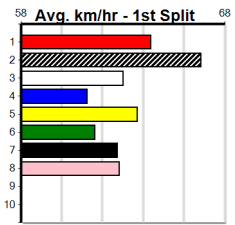

DREAMCHASERS - TICKETS ON SALE NO

Distance: 525m, Race Type: Maiden, Total Prizemoney: $2,860
1st: $1,900, 2nd: $590, 3rd: $295, 4th: $75

1
6:53PM
(VIC time)

Watchdog Tips: **0 0 0 0** **Bet:** .