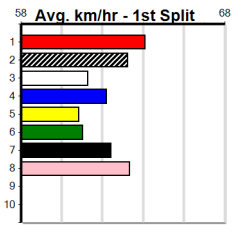

RIDE FOR LUCY (0-2 WINS) (250+ RANK)

Distance: 600m, Race Type: Restricted Win, Total Prizemoney: $3,940
1st: $2,640, 2nd: $815, 3rd: $410, 4th: $75

4

8:00PM

(VIC time)

Watchdog Tips:

0 0 0 0

Bet: