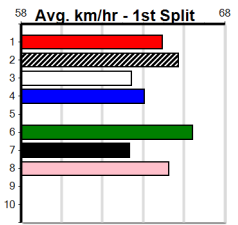

6
8:40PM
(VIC time)

Watchdog Tips: 0 0 0 0 Bet: .