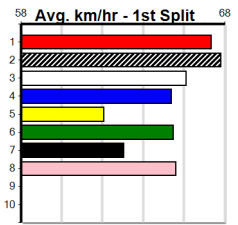

WESTLINK CONTAINER SALES

Distance: 525m, Race Type: Mixed 3/4, Total Prizemoney: $3,875
1st: $2,600, 2nd: $800, 3rd: $400, 4th: $75

7
8:58PM
(VIC time)

Watchdog Tips: 0 0 0 0 **Bet:** .