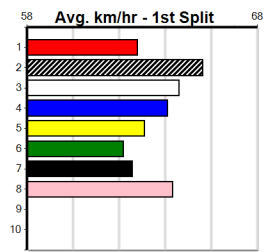

Sire: Dam:
Owner(s):
Trainer:
Winning Distances: < 300m (0) 300 - 399m (0) 400 - 499m (0) 500 - 599m (0) 600 - 699m (0) > 700m (0)
Winning Weights:
Box History

FERNANDO MICK AT STUD

5

8:18PM

(VIC time)

Distance: 525m, Race Type: Grade 5, Total Prizemoney: \$3,340
1st: \$2,230, 2nd: \$690, 3rd: \$345, 4th: \$75