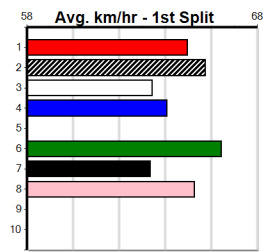

6

8:40PM

(VIC time)

Distance: 525m, Race Type: Grade 5, Total Prizemoney: $3,340
1st: $2,230, 2nd: $690, 3rd: $345, 4th: $75

Watchdog Tips:

Bet:

Table with columns: Form Box, Wgt, Dist, Track, Date, Time, BON, Margin, 1st/2nd (Time), PIR, Checked, Comment, WR, Split 1, S/P, Grade

Race 1: JAMES'S ENTITY [5]. Dog: BK, Jan-22. Sire: ASTON DEE BEE, Dam: ZARA'S ENTITY. Trainer: Murray Collyer (Coburg North). Includes winning distances, weights, and a box history table.

Race 2: COPPER RUSH [5]. Dog: BK, Mar-23. Sire: FERNANDO BALE, Dam: FLAMING RUSH. Trainer: Shane Drummond (Heathcote). Includes winning distances, weights, and a box history table.

Race 3: XENI BALE (NSW)[5]. Dog: BK, Jul-22. Sire: JARVIS BALE, Dam: ETHLA ALLEN. Trainer: Clinton Keith (Leopold). Includes winning distances, weights, and a box history table.

Race 4: ASTON GOZO [5]. Dog: BKW, May-22. Sire: ASTON DEE BEE, Dam: ASTON GWEN. Trainer: Robert Pallotta (Ripplebrook). Includes winning distances, weights, and a box history table.

Race 5: *** VACANT BOX ***. Sire: , Dam: . Trainer: . Includes winning distances and a box history table.

1

2

3

4

5