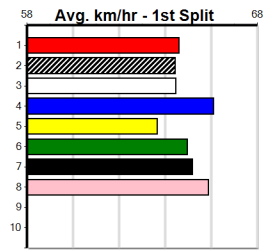

Watchdog Tips:

Bet:

Form Box Wgt Dist Track Date Time BON Margin 1st/2nd (Time) PIR Checked Comment W/R Split 1 S/P Grade

BRONELLY STRIKER [5]
BK Dog Mar-22 Sire: FERNANDO BALE Dam: STRIKER LIGHT Trainer: Mark Johnson (Ross Creek)
Owner(s): T Trengove
Winning Distances: < 300m (0) 300 - 399m (0) 400 - 499m (3) 500 - 599m (7) 600 - 699m (0) > 700m (0)
Winning Weights: 35.0(1) 35.4(3) 35.6(4) 35.7(1) 36.0(1)
8th (2) 35.6 525 MEA R1 07-Sep-24 30.59 29.55 9.50L BILLY INTENTION (29.95) Q/4788 . . . . 5.20 $3.20 5F
3rd (8) 35.6 450 WBL R8 12-Sep-24 25.77 25.32 1.25L LEKTRA LYANNA (25.69) M/443 . . SW . 6.81 $2.80 X45
6th (3) 35.3 515 SAN R8 19-Sep-24 29.96 29.57 3.25L YACHI BALE (29.73) M/3346 . . . . 5.14 $38.20 X34
1st (6) 35.4 530 APK R4 26-Sep-24 30.78 29.84 2.25L CAMILLA KEEPING (30.95) 0 SAMP 5.43 $7.50 5
7th (4) 35.4 530 APK R6 03-Oct-24 30.69 29.93 8.50L MORTON (30.09) . . . . 5.43 $41.00 SH
4th (1) 35.7 530 APK R4 11-Oct-24 30.61 30.08 4.25L BIG ENERGY (30.30) . . . . 5.34 $17.00 SH
7th (5) 35.5 515 SAN R9 17-Oct-24 30.63 29.22 16.00 LAKEVIEW EMILY (29.52) M/5477 . . . . 5.19 $77.00 SH
1st (1) 36.0 460 GEL R8 06-Dec-24 25.77 25.76 0.50L PAW PHELPS (25.80) Q/111 . . SW . 6.57 $6.20 5
Last 3 wins NOT included above
1st (6) 35.4 515 SAN R10 18-Jul-24 29.66 29.29 4.00L TIGGERLONG FLYER (29.92) M/1111 . . . . 5.10 $10.00 5
1st (3) 35.6 500 BEN R6 09-Aug-24 28.26 28.04 3.25L OKAY BOOMER (28.47) M/3311 . . SW . 6.75 $2.90 5H
1st (3) 35.6 500 BEN R7 16-Aug-24 28.32 28.00 0.50L BLACK VIPER (28.34) Q/211 . . SW . 6.61 $7.90 5F

Box History
Bx 1st 2nd 3rd 4th 5th 6th 7th 8th
1 3 1 1 1
2 1 1 1 1 1 1
3 2 1 1 1
4 1 1 1 1 1 1
5 1 1 1 1 1
6 3 1 1 1
7 1 1 1 1 1
8 1 1 1 1 1
Prize Best $43637.50
Starts 30.11(1)-1/5/24
Trk/Dts 31-10-3-5
APM 9-2-2-1
16006