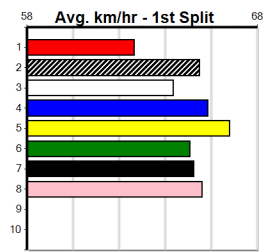

Distance: 600m, Race Type: Mixed 4/5, Total Prizemoney: $4,445
1st: $2,990, 2nd: $920, 3rd: $460, 4th: $75

Watchdog Tips:

Bet:

Table with columns: Form Box, Wgt, Dist, Track, Date, Time, BON, Margin, 1st/2nd (Time), PIR, Checked, Comment, WR, Split 1, S/P, Grade

MCIVOR ALFY [4]
LTBD Dog May-22 Sire: FERAL FRANKY Dam: MCIVOR VERNA
Owner(s): B Priest
Trainer: Barry Priest (Junortoun)
Winning Distances: < 300m (0) 300 - 399m (0) 400 - 499m (1) 500 - 599m (2) 600 - 699m (1) > 700m (0)
Winning Weights: 33.8(1) 33.9(1) 34.1(1) 34.3(1)
Box History table and Prize Best Starts table included.

CAPTURE MY SOUL [5]
BK Bitch Jan-22 Sire: TOMMY SHELBY Dam: FLORAL LACE
Owner(s): G Miltois
Trainer: Jacqueline Berry (Ripplebrook)
Winning Distances: < 300m (0) 300 - 399m (0) 400 - 499m (1) 500 - 599m (3) 600 - 699m (0) > 700m (0)
Winning Weights: 25.8(1) 25.9(1) 26.4(1) 26.7(1)
Box History table and Prize Best Starts table included.

APACHE SHOUT [4]
WBD Dog Aug-20 Sire: MY REDEEMER Dam: SHOUT OUT LOUD
Owner(s): BRINDLE (SYN), B Brown, J Wee hee, I Harrington, L Brown, E Bowles
Trainer: Brian Brown (Axedale)
Winning Distances: < 300m (0) 300 - 399m (0) 400 - 499m (1) 500 - 599m (5) 600 - 699m (4) > 700m (1)
Winning Weights: 34.8(3) 34.9(1) 35.1(2) 35.2(2) 35.5(1) 35.8(1) 36.0(1)
Box History table and Prize Best Starts table included.

LUPINI MONELLI (WA)[4]
BD Bitch Oct-20 Sire: FERNANDO BALE Dam: CORONA MONELLI
Owner(s): Aloisi Lehman (SYN), T Aloisi, M Lehman
Trainer: David Geall (Lara)
Winning Distances: < 300m (0) 300 - 399m (0) 400 - 499m (0) 500 - 599m (16) 600 - 699m (1) > 700m (0)
Winning Weights: 25.2(1) 25.3(2) 25.4(1) 25.5(2) 25.6(1) 25.8(2) 26.1(3) 26.2(2) 26.3(1) 26.4(2)
Box History table and Prize Best Starts table included.

PRETTY HOT [5]
RF Bitch Feb-22 Sire: ORSON ALLEN Dam: TINK
Owner(s): A Smithson
Trainer: Gerard O'keeffe (Neerim Junction)
Winning Distances: < 300m (0) 300 - 399m (1) 400 - 499m (6) 500 - 599m (2) 600 - 699m (0) > 700m (0)
Winning Weights: 28.3(1) 28.5(1) 28.6(1) 28.7(1) 28.8(1) 28.9(1) 29.0(2) 29.2(1) 29.3(1)
Box History table and Prize Best Starts table included.

1

2

3

4

5