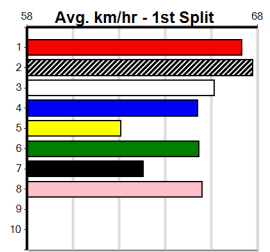

WESTLINK CONTAINER SALES

7

8:58PM

(VIC time)

Distance: 525m, Race Type: Mixed 3/4, Total Prizemoney: $3,875
1st: $2,600, 2nd: $800, 3rd: $400, 4th: $75

Watchdog Tips:

Bet:

Form	Box	Wgt	Dist	Track	Date	Time	BON	Margin	1st/2nd (Time)	PIR	Checked	Comment	WR	Split 1	S/P	Grade

1 PEPPER RUSH [3]

BD Dog Feb-22 Sire: FERNANDO BALE Dam: GOLDEN SHIRAZ Trainer: Shane Drummond (Heathcote)

Owner(s): S Drummond
Winning Distances: < 300m (0) 300 - 399m (0) 400 - 499m (6) 500 - 599m (9) 600 - 699m (0) > 700m (0)
Winning Weights: 30.5(2) 30.6(1) 30.7(2) 30.8(3) 30.9(2) 31.0(2) 31.2(2) 31.5(1)

1st (3)	30.5	525	MEA	R9	07-Sep-24	30.01	29.55	3.5L	TOKYO HEIST (30.24)	M/1111	.	.	.	5.07	$9.40	5
8th (4)	31.0	600	MEA	R7	14-Sep-24	35.47	34.60	13.00	SHADOWS OF BLUE (34.60)	M/3566	.	.	.	9.21	$12.90	X45
2nd (5)	30.7	525	MEA	R7	21-Sep-24	30.34	29.88	6.50L	COLAC KID (29.91)	S/3222	.	.	.	5.18	$3.90	4
6th (2)	30.5	515	SAN	R7	26-Sep-24	29.98	29.29	5.50L	ASTON FIGARO (29.61)	M/5666	.	.	.	5.19	$2.50	4
3rd (5)	30.5	515	SAN	R8	03-Oct-24	29.64	29.38	0.25L	BAGMAN (29.63)	M/1333	.	.	.	5.07	$15.00	FFA
3rd (6)	30.6	450	SHP	R8	07-Oct-24	25.69	25.40	2.25L	BLIMEY TEDDY (25.54)	M/655	.	SW	.	6.64	$1.90	X45
3rd (7)	30.7	600	MEA	R8	12-Oct-24	34.77	34.60	2.75L	PAW YASMIN (34.60)	Q/1111	.	.	.	8.89	$3.50	X45
4th (8)	30.8	425	BEN	R9	13-Dec-24	24.07	23.66	6.00L	TOMMY TEQUILA (23.66)	M/344	.	.	.	6.48	$5.50	X34

Last 3 wins NOT included above

1st (5)	30.8	500	BEN	R6	17-May-24	28.08	28.08	1.5L	BEN SHAKER (28.17)	M/111	.	SW	.	6.43	$1.40	X45
1st (2)	30.7	500	BEN	R8	07-Jun-24	28.06	27.68	2.75L	DASH OF WHISKY (28.24)	Q/111	.	SW	.	6.43	$1.80	SH
1st (3)	30.5	500	BEN	R6	26-Jul-24	28.42	27.89	0.50L	TOKYO HEIST (28.44)	M/221	.	.	.	6.52	$2.40	FFA

Box	1st	2nd	3rd	4th	5th	6th	7th	8th
1	3				1			
2	3	2	2	3		1		
3	4	1	1		1			
4	1				1			1
5	3	1	1					1
6		2	1					2
7		2	2	1	1	1		
8	1	2	1	1				

Prize		$67555.00
Best		29.90(2)-11/5/24
Starts		49-15-10-8
Trk/Dts		11-4-4-1
APM		15238