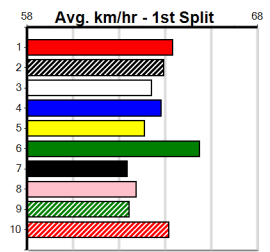

TOTAL CONTAINER SOLUTIONS

9

9:38PM

(VIC time)

Distance: 525m, Race Type: Mixed 6/7, Total Prizemoney: $3,340
1st: $2,230, 2nd: $690, 3rd: $345, 4th: $75

Watchdog Tips:

Bet:

Form Box	Wgt	Dist	Track	Date	Time	BON	Margin	1st/2nd (Time)	PIR	Checked	Comment	WR	Split 1	S/P	Grade

1

CRUZADO (NSW)[7]
WLTFF Dog Feb-23 Sire: OUT OF RANGE Dam: KANZAN
Owner(s): Quaddie Boys (SYN), C Payne, C Hockey, P Joice, A Northridge
Winning Distances: < 300m (0) 300 - 399m (0) 400 - 499m (0) 500 - 599m (1) 600 - 699m (0) > 700m (0)
Winning Weights: 37.9(1)
4th (3) 37.8 525 MEP R3 04-Dec-24 31.11 29.74 14.00 VALENZUELA (30.17) Q/4223 5.26 $9.30 MH
1st (6) 37.9 525 MEP R1 11-Dec-24 31.23 29.83 1.25L KICK ON KING (31.31) M/2231 5.24 $3.40 M

Trainer: Terrence Reid (Yuroke)

Box History

Bx	1st	2nd	3rd	4th	5th	6th	7th	8th
1								
2								
3				1				
4								
5								
6	1							
7								
8								

Last 3 wins NOT included above

Prize Best	$1975.00
Starts	31.11(3)-4/12/24
Trk/Dts	2-1-0-0
APM	2-1-0-0
	1975

2

CERULEAN POPPY [6]
BE Bitch Feb-23 Sire: FERNANDO BALE Dam: CIRCLE OF DREAMS
Owner(s): CHAMPAGNE PTN (SYN), S Smith, A Langton
Winning Distances: < 300m (0) 300 - 399m (0) 400 - 499m (2) 500 - 599m (0) 600 - 699m (0) > 700m (0)
Winning Weights: 25.6(1) 26.2(1)
F (8) 25.9 400 GEL R2 11-Oct-24 0.00 22.58 . ROMANTIC CITY (23.22) M/77 VO 9.34 $2.70 M
6th (8) 25.4 450 SHP R3 21-Oct-24 25.97 25.01 13.00 ELITE INTENTION (25.09) M/457 6.71 $12.50 MH
5th (6) 25.9 460 GEL R2 30-Oct-24 26.68 26.09 8.50L SNITCH ADAMS (26.10) M/654 6.87 $2.40 M
1st (8) 25.6 460 GEL R1 05-Nov-24 26.27 25.92 2.50L RADAR'S PATROL (26.44) M/211 6.66 $2.80 M
3rd (7) 26.3 460 GEL R4 22-Nov-24 26.19 25.89 2.50L SHE'S WIRED (26.02) M/222 6.77 $4.80 RW
1st (5) 26.2 400 GEL R1 30-Nov-24 22.74 22.48 2.75L PAW MADDOX (22.92) M/32 8.64 $3.30 7
3rd (6) 26.4 525 MEP R10 04-Dec-24 30.71 29.74 2.00L IVORY NARWHAL (30.57) S/3433 5.26 $10.30 6G
2nd (7) 26.4 525 MEP R9 11-Dec-24 30.35 29.83 1.5L FLEETWOOD EROS (30.25) M/2232 5.18 $5.60 6G

Trainer: Angela Langton (Anakie)

Box History

Bx	1st	2nd	3rd	4th	5th	6th	7th	8th
1								
2								
3								
4								
5	1		1					
6					1			
7		1	1					
8	1					1		

Last 3 wins NOT included above

Prize Best	$3595.00
Starts	30.35(7)-11/12/24
Trk/Dts	9-2-1-3
APM	2-0-1-1
	3291