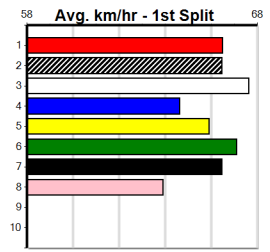

Watchdog Tips:

Bet:

Form Box Wgt Dist Track Date Time BON Margin 1st/2nd (Time) PIR Checked Comment W/R Split 1 S/P Grade

ZIPPING KERR [5] Biks
F Bitch Apr-22 Sire: ZACK MONELLI Dam: ZIPPING FLEUR
Owner(s): Hallinan Hallinan (SYN), M Hallinan, F Hallinan
Trainer: David Geall (Lara)
Winning Distances: < 300m (0) 300 - 399m (0) 400 - 499m (1) 500 - 599m (6) 600 - 699m (0) > 700m (0)
Winning Weights: 29.2(3) 29.4(1) 29.6(1) 29.8(1) 29.9(1)
1st (8) 29.4 520 WPK R11 14-Sep-24 29.82 29.63 6.00L KNIGHTED KAOS (30.23) 221 221 5.49 $1.60 5
1st (8) 29.0 520 WPK R5 19-Sep-24 30.91 29.39 12.00 NOT A SHAME (30.12) 656 656 5.52 $3.50 5H
8th (5) 29.0 622 RIC R8 27-Sep-24 36.62 35.71 13.00 ZIPPING KIMBLE (35.71) 558 558 9.88 $8.50 5
5th (6) 28.7 520 WPK R1 05-Oct-24 30.20 29.12 7.00L KNIGHTED KAOS (29.71) 667 667 5.52 $11.00 5
5th (1) 28.9 485 HOR R8 09-Nov-24 28.12 27.50 9.00L PAW MANNY (27.50) S/355 V14 6.77 $3.20 5
(-) 29.5 390 BAL 25-Nov-24 21.97 4.00L Trial Cleared M/11 1of4 8.42
1st (7) 29.9 460 GEL R8 05-Dec-24 25.51 25.51 6.00L IDYLLIC LAYLA (25.92) M/111 SW W 6.53 $2.20 X45
5th (5) 30.0 450 BAL R11 11-Dec-24 25.60 24.92 3.5L KENSINGTON FLYER (25.36) M/755 6.78 $4.10 5
Last 3 wins NOT included above
1st (7) 29.6 520 WPK R4 04-Jul-24 29.83 29.76 5.50L ALMOST (30.20) 742 742 5.65 $5.50 5
1st (8) 29.2 520 WPK R7 18-Jul-24 29.59 29.43 3.5L BE WOWED (29.84) 732 732 5.59 $4.60 5
1st (6) 29.2 520 WPK R5 20-Jul-24 29.43 29.43 7.50L OVERFLOW JILL (29.94) 321 321 5.48 $4.80 5F

HIGHLY CONNECTED [5]
BD Dog Feb-23 Sire: HIGH EARNER Dam: DEVEL SIXTEEN
Owner(s): Vi Alskar Hundar (SYN), A Lie, J Sharp
Trainer: Dylan Sharp (Lara)
Winning Distances: < 300m (0) 300 - 399m (0) 400 - 499m (0) 500 - 599m (3) 600 - 699m (0) > 700m (0)
Winning Weights: 30.5(1) 30.6(2)
1st (1) 30.6 525 MEP R1 16-Oct-24 30.36 29.96 0.50L WARM HUGS (30.39) Q/1111 5.10 $2.20 M
1st (5) 30.6 525 MEA R1 04-Nov-24 30.24 29.95 4.00L KIWI KENJUI (30.51) Q/1111 5.14 $5.00 7
2nd (8) 30.6 525 MEA R1 09-Nov-24 30.33 29.52 5.00L MARRAKESH (29.98) M/4222 5.15 $4.40 X67
2nd (5) 30.5 525 MEA R3 16-Nov-24 30.04 29.66 2.50L PAW UCOLTA (29.87) M/1111 5.07 $9.90 6G
1st (3) 30.5 525 MEA R2 22-Nov-24 30.09 29.82 0.50L QUEEN AVENGER (30.12) M/2222 SW 5.15 $3.00 X67
7th (6) 30.3 525 MEA R11 29-Nov-24 30.86 29.55 9.50L ASTON ZINGARA (30.20) M/5548 5.19 $8.90 5
3rd (6) 30.5 525 MEA R3 07-Dec-24 30.07 29.59 4.00L PAW VORTEX (29.81) M/2233 5.11 $11.60 SH
2nd (6) 30.2 515 SAN R11 12-Dec-24 29.67 29.22 6.50L VISTA YTRIUM (29.23) Q/1222 5.05 $7.60 5
Last 3 wins NOT included above
Prize Best $22715.00
Starts 30.04(5)-16/11/24
Trk/Dts 11-3-4-3
APM 7-3-2-1 18463