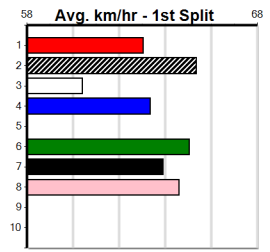

CITY VIEW BISTRO (0-2 WINS) (250+ RANK)

3

7:38PM

(VIC time)

Distance: 600m, Race Type: Restricted Win, Total Prizemoney: $3,940
1st: $2,640, 2nd: $815, 3rd: $410, 4th: $75

Watchdog Tips: ☐ ☐ ☐ ☐ ☐ **Bet:**

1

FUJI APPLE [7]
F Bitch **Nov-22** Sire: FERAL FRANKY Dam: JUNK FOOD JUNKIE
Owner(s): A Lie
Winning Distances: < 300m (0) 300 - 399m (0) 400 - 499m (0) 500 - 599m (1) 600 - 699m (0) > 700m (0)
Winning Weights: 28.5(1)
2nd (5) 27.9 520 GEL R1 07-Oct-24 30.94 29.88 1.5L MORaine WALLY (30.84) M/1322 . . . . 5.45 $20.90 M
5th (6) 28.4 525 MEP R1 16-Oct-24 30.95 29.96 8.50L HIGHLY CONNECTED (30.36) S/7865 . . . . 5.47 $21.20 M
3rd (4) 28.2 600 MEP R3 23-Oct-24 35.64 34.65 12.00 PAW KILTER (34.83) S/5544 . . . . 9.70 $10.10 RW
5th (7) 28.6 525 MEP R2 30-Oct-24 31.09 29.86 6.50L MORaine JOKER (30.67) M/5555 . . . . 5.38 $8.20 M
2nd (8) 28.5 525 MEP R3 06-Nov-24 30.39 29.90 3.25L DISTANT (30.17) S/3333 . . . . 5.33 $11.10 MH
3rd (5) 28.5 525 MEA R1 16-Nov-24 30.93 29.66 9.00L DISTANT (30.31) M/7755 . . . . 5.38 $10.40 MF
1st (2) 28.5 525 MEP R2 20-Nov-24 30.26 30.03 6.50L GOLD VENOM (30.69) Q/1111 . . . . 5.15 $2.70 M
8th (4) 28.4 515 SAN R1 12-Dec-24 30.92 29.22 17.00L DOONGALLA SHANE (29.75) S/8888 . . SW . 5.34 $29.70 7
Last 3 wins NOT included above

Trainer: Jason Sharp (Lara)

Box History

Bx	1st	2nd	3rd	4th	5th	6th	7th	8th
1								
2	1							
3								
4			1					1
5		1	1					1
6					1			
7						1		
8	1							

Prize Best $4405.00
Starts 35.64(4)-23/10/24
Trk/Dts 9-1-2-2
APM 1-0-0-1
3969

2

PIP (NSW)[6]
BEF Bitch **Jul-22** Sire: FERAL FRANKY Dam: PRECIOUS DESTINI
Owner(s): S Webb
Winning Distances: < 300m (0) 300 - 399m (0) 400 - 499m (1) 500 - 599m (1) 600 - 699m (0) > 700m (0)
Winning Weights: 27.0(2)
8th (5) 27.0 500 BEN R6 29-Oct-24 29.05 28.36 9.50L BLUE FLAME (28.40) M/588 . . . . 6.87 $2.70 X67
2nd (8) 26.9 450 BAL R9 04-Nov-24 25.91 25.74 1.75L MAXIMUM BARB (25.80) M/435 . . . . 6.67 $6.30 T3-7
1st (3) 27.0 500 BEN R2 13-Nov-24 28.50 28.49 2.00L TAMMY ROAD (28.62) Q/111 . . . . 6.57 $3.40 T3-RW
5th (2) 27.3 450 SHP R3 16-Nov-24 26.03 25.20 9.50L ATLAS ALIEN (25.38) M/577 . . . . 6.95 $7.50 7
5th (5) 27.1 450 SHP R7 23-Nov-24 26.05 25.32 6.50L CRACKERJACK SCUD M/567 . . . W 6.74 $18.20 X67
2nd (5) 26.8 500 BEN R6 27-Nov-24 28.47 28.44 0.50L PERFECT SOUL (28.44) Q/222 . . . . 6.60 $3.70 T3-RW
2nd (4) 27.2 500 BEN R5 04-Dec-24 28.79 28.34 7.00L JOLLY OLLIE (28.34) M/234 . . . . 6.72 $5.40 X67
4th (7) 27.1 450 SHP R5 12-Dec-24 25.64 25.33 4.50L POCKET MOUSE (25.33) M/555 . . . . 6.83 $6.50 X67
Last 3 wins NOT included above
1st (5) 27.0 450 BAL R1 30-Sep-24 25.67 25.48 14.00L TONKA BALE (26.62) Q/111 . . SW . 6.67 $2.60 T3-M

Trainer: Skye Webb (Long Gully)

Box History

Bx	1st	2nd	3rd	4th	5th	6th	7th	8th
1					1			
2						2	1	
3	1	1	1		1			
4		1						
5	1	1			1	1		2
6				1				
7				1				
8	1							

Prize Best $3835.00
Starts FSTD
Trk/Dts 18-2-4-1
APM 0-0-0-0
2863