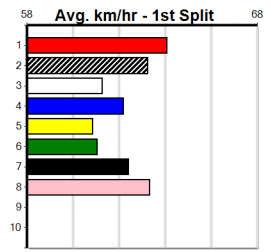

RIDE FOR LUCY (0-2 WINS) (250+ RANK)

Distance: 600m, Race Type: Restricted Win, Total Prizemoney: $3,940
1st: $2,640, 2nd: $815, 3rd: $410, 4th: $75

Watchdog Tips: ☐ ☐ ☐ ☐ ☐

Bet:

1

MOE PATTY [6]
RF Bitch Feb-22 Sire: FERNANDO BALE Dam: VAN NINDI Trainer: Brenda Kinder (Girgarre)

Owner(s): B Kinder
Winning Distances: < 300m (0) 300 - 399m (2) 400 - 499m (0) 500 - 599m (0) 600 - 699m (0) > 700m (0)
Winning Weights: 23.2(1) 23.8(1)

Rank	Box	Dist	Wgt	Track	Date	Time	BON	Margin	1st/2nd (Time)	PIR	Checked	Comment	WR	Split 1	S/P	Grade
4th (3)	24.0	390	SHP	R9	24-Oct-24	22.88	22.09	3.25L	GUNAI DAISY (22.66)	Q/13				8.59	$12.40	X67
4th (2)	23.6	425	BEN	R9	26-Oct-24	24.96	24.08	9.00L	PAW GLORY (24.36)	Q/666				6.79	$8.70	6G
5th (4)	23.8	390	SHP	R11	31-Oct-24	22.94	22.11	6.50L	MISS MARCELINE (22.50)	Q/86				8.76	$26.00	T3-6
7th (6)	23.6	425	BEN	R4	04-Nov-24	25.03	23.81	15.00	ZIVA BALE (24.00)	S/777				6.95	$25.50	T3-6
6th (7)	23.6	450	SHP	R8	21-Nov-24	26.25	25.58	7.00L	AUDITION (25.78)	Q/445				6.87	$41.70	T3-RW
6th (2)	23.5	450	SHP	R5	28-Nov-24	26.14	25.42	11.00	WHODAT DUCHESS (25.42)	M/333				6.85	$16.80	X67
3rd (2)	23.5	500	BEN	R7	04-Dec-24	28.80	28.34	3.5L	KALINYA (28.56)	Q/122		SW		6.66	$12.70	X67
3rd (4)	23.8	500	BEN	R6	11-Dec-24	28.72	28.48	1.5L	BOLD BERT (28.62)	M/133				6.65	$23.90	T3-RW

Last 3 wins NOT included above

1st (8)	23.2	390	SHP	R3	29-Jan-24	22.66	22.03	1.75L	JED'S MEMORY (22.78)	Q/11				8.60	$3.30	MH
1st (1)	23.8	390	SHP	R9	17-Oct-24	22.71	22.22	0.50L	MY MATE HUX (22.74)	M/21		SW		8.66	$5.50	T3-7

Box History

Bx	1st	2nd	3rd	4th	5th	6th	7th	8th
1	1	2			1			
2			1	2		2		1
3				1				
4				1	1			
5					1	1		
6		1						1
7			1	1		1		
8	1							

Prize Best Starts Trk/Dts APM: $4635.00 FSH 21-2-3-3 0-0-0-0 1781

2

SPEEDY BEAR [7]
BK Dog May-22 Sire: KOBLENZ Dam: LADY ZEEVA Trainer: Lina Repici (Hampton Park)

Owner(s): L Repici
Winning Distances: < 300m (0) 300 - 399m (0) 400 - 499m (1) 500 - 599m (0) 600 - 699m (0) > 700m (0)
Winning Weights: 30.2(1)

Rank	Box	Dist	Wgt	Track	Date	Time	BON	Margin	1st/2nd (Time)	PIR	Checked	Comment	WR	Split 1	S/P	Grade
6th (6)	31.1	515	SAP	R10	02-Nov-24	30.36	29.56	9.50L	JUDGEMENTAL (29.72)	M/8766				5.29	$42.70	X67
8th (3)	30.6	525	MEP	R4	06-Nov-24	31.27	29.90	19.00	TARA'S LILY (29.99)	M/6588				5.34	$47.60	7
5th (7)	30.1	595	SAP	R2	11-Nov-24	35.26	34.54	11.00	EXTINCT (34.54)	M/4445				9.48	$73.60	RW
5th (6)	30.7	460	WGL	R6	14-Nov-24	26.65	26.19	7.00L	WEEONA BORIS (26.19)	M/554				6.72	$6.20	X67
2nd (7)	30.3	515	SAP	R9	18-Nov-24	30.41	29.43	2.75L	INVICTUS BLUE (30.23)	Q/3333				6.14	$32.50	7
2nd (6)	30.0	460	WGL	R7	28-Nov-24	26.44	26.13	4.50L	BABY GIRL PEARL (26.13)	M/754				6.78	$28.00	T3-RW
6th (3)	30.4	510	SLE	R7	04-Dec-24	29.57	29.08	7.50L	EASY PIE (29.08)	M/666				9.63	$4.50	T3-RW
7th (7)	30.4	510	SLE	R7	11-Dec-24	29.89	29.27	9.00L	WARRIOR JACK (29.29)	M/888				9.87	$5.10	7

Last 3 wins NOT included above

1st (7)	30.2	460	WGL	R4	04-Oct-24	26.54	25.76	1.5L	RING A HOUDINI (26.63)	Q/132				6.58	$25.40	M

Box History

Bx	1st	2nd	3rd	4th	5th	6th	7th	8th
1		1	1	2		1		
2			1					2
3				2		1		1
4								
5								
6		2			1	1		
7	1	1		2	3		1	1
8		1	1		1			

Prize Best Starts Trk/Dts APM: $5190.00 FSTD 28-1-5-3 0-0-0-0 3509