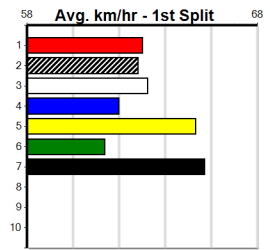

FERNANDO MICK AT STUD

2

7:18PM

(VIC time)

Distance: 525m, Race Type: Maiden, Total Prizemoney: $2,860
1st: $1,900, 2nd: $590, 3rd: $295, 4th: $75

Watchdog Tips:

Bet:

Form Box	Wgt	Dist	Track	Date	Time	BON	Margin	1st/2nd (Time)	PIR	Checked	Comment	WR	Split 1	S/P	Grade

1

COME FIND ME [M]

F Dog Feb-23 Sire: ASTON RUPEE Dam: GO SEEK HEIDI
Owner(s): CHAMPAGNE PTN (SYN), S Smith, A Langton Trainer: Angela Langton (Anakie)
Winning Distances: < 300m (0) 300 - 399m (0) 400 - 499m (0) 500 - 599m (0) 600 - 699m (0) > 700m (0)

Winning Weights:

Box	1st	2nd	3rd	4th	5th	6th	7th	8th
1								
2								
3		1						
4								
5					1			
6			1					
7								
8								

Prize Best: $885.00
Starts: 30.60(6)-11/12/24
Trk/Dts: 3-0-1-1
APM: 1-0-0-1
885

Last 3 wins NOT included above

2

MEPUNGA LAROI [M]

BK Dog Mar-23 Sire: ASTON RUPEE Dam: MEPUNGA KATIE
Owner(s): B Smith Trainer: Jeffrey Britton (Anakie)
Winning Distances: < 300m (0) 300 - 399m (0) 400 - 499m (0) 500 - 599m (0) 600 - 699m (0) > 700m (0)

Winning Weights:

Box	1st	2nd	3rd	4th	5th	6th	7th	8th
1								
2								
3								
4				1				
5								
6								1
7								
8								

Prize Best: $260.00
Starts: 31.35(6)-4/12/24
Trk/Dts: 2-0-0-1
APM: 1-0-0-0
260

Last 3 wins NOT included above

3

SOUTH THAILAND [M]

WBE Dog Oct-22 Sire: TOMMY SHELBY Dam: LIZZIE'S ENTITY
Owner(s): D Knight Trainer: Donna Knight (Talbot)
Winning Distances: < 300m (0) 300 - 399m (0) 400 - 499m (0) 500 - 599m (0) 600 - 699m (0) > 700m (0)

Winning Weights:

Box	1st	2nd	3rd	4th	5th	6th	7th	8th
1		2			1	1		
2				2				
3			2					
4	1		1				1	
5					1			
6		2		1	1			
7						2		
8		1	1					

Prize Best: $4065.00
Starts: 30.77(6)-20/11/24
Trk/Dts: 20-0-6-2
APM: 5-0-1-1
3180

Last 3 wins NOT included above

4

QUINLAN [M]

BK Dog Oct-22 Sire: ASTON RUPEE Dam: SWEET AS EMM
Owner(s): N Mugavin Trainer: Brendan Pursell (Lara)
Winning Distances: < 300m (0) 300 - 399m (0) 400 - 499m (0) 500 - 599m (0) 600 - 699m (0) > 700m (0)

Winning Weights:

Box	1st	2nd	3rd	4th	5th	6th	7th	8th
1								
2								
3						2		
4	1							
5						1	1	
6								
7								
8								

Prize Best: $590.00
Starts: 30.84(4)-13/11/24
Trk/Dts: 5-0-1-0
APM: 5-0-1-0
472

Last 3 wins NOT included above

5

PEARLY WHIRLY (NSW)[M]

BK Bitch Feb-23 Sire: MEPUNGA BLAZER Dam: MADE TO SHINE
Owner(s): B Pearce Trainer: Margery Quick (Haddon)
Winning Distances: < 300m (0) 300 - 399m (0) 400 - 499m (0) 500 - 599m (0) 600 - 699m (0) > 700m (0)

Winning Weights:

Box	1st	2nd	3rd	4th	5th	6th	7th	8th
1								
2								
3			1					
4								
5								
6								
7								
8								

Prize Best: $295.00
Starts: 31.51(3)-11/12/24
Trk/Dts: 1-0-0-1
APM: 1-0-0-1
295

Last 3 wins NOT included above