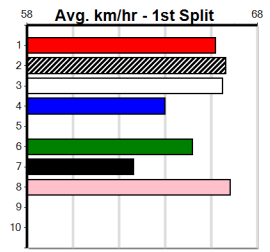

10

9:56PM

(VIC time)

Distance: 525m, Race Type: Grade 5 Heat, Total Prizemoney: $3,340
1st: $2,230, 2nd: $690, 3rd: $345, 4th: $75

Watchdog Tips:

Bet:

Table with columns: Form Box, Wgt, Dist, Track, Date, Time, BON, Margin, 1st/2nd (Time), PIR, Checked, Comment, WR, Split 1, S/P, Grade

POWER PAWS [5]
BD Bitch May-22 Sire: AUSSIE INFRARED Dam: QUICK PAWS
Owner(s): DODGE N BOOKS (SYN), J Booker, R Aurisch, K Morrison
Trainer: Kellie Morrison (Kilmany)
Winning Distances: < 300m (0) 300 - 399m (5) 400 - 499m (6) 500 - 599m (2) 600 - 699m (0) > 700m (0)
Winning Weights: 29.8(1) 30.3(2) 30.5(3) 30.6(2) 30.7(1) 30.8(3) 31.0(1)
Box History table and Prizemoney details.

CANYA JIVE (NSW)[5]
BK Dog Oct-22 Sire: ASTON RUPEE Dam: BALI SUNSET
Owner(s): E Burrett
Trainer: Dylan Sharp (Lara)
Winning Distances: < 300m (0) 300 - 399m (0) 400 - 499m (2) 500 - 599m (3) 600 - 699m (0) > 700m (0)
Winning Weights: 31.4(1) 31.5(1) 32.4(1) 32.7(1) 33.2(1)
Box History table and Prizemoney details.

OUR REGARDS (SA)[5]
BK Dog Mar-22 Sire: AUSSIE INFRARED Dam: SCOTT SOMETHING
Owner(s): P Stephens
Trainer: Julia Creed (Graytown)
Winning Distances: < 300m (0) 300 - 399m (5) 400 - 499m (0) 500 - 599m (0) 600 - 699m (0) > 700m (0)
Winning Weights: 30.3(2) 30.5(1) 30.7(1) 30.9(1)
Box History table and Prizemoney details.

THORKILDSEN [5]
BK Dog Jan-23 Sire: ASTON RUPEE Dam: SHOES MISTRESS
Owner(s): L Smith
Trainer: Luke Smith (Drouin)
Winning Distances: < 300m (0) 300 - 399m (0) 400 - 499m (3) 500 - 599m (2) 600 - 699m (0) > 700m (0)
Winning Weights: 30.1(1) 30.3(2) 30.5(1) 30.6(1)
Box History table and Prizemoney details.

*** VACANT BOX ***
Sire: Dam:
Owner(s):
Trainer:
Winning Distances: < 300m (0) 300 - 399m (0) 400 - 499m (0) 500 - 599m (0) 600 - 699m (0) > 700m (0)
Winning Weights:
Box History

1

2

3

4

5