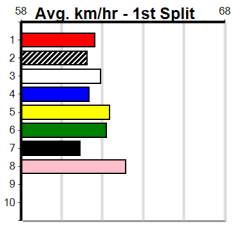

Bendigo

MANNINGS GREYHOUND COMPLEX

Distance: 425m, Race Type: Tier 3 - Grade 7, Total Prizemoney: $1,530
1st: $1,000, 2nd: $320, 3rd: $160, 4th: $50

4

3:17PM

(VIC time)

Watchdog Tips: 0 0 0 0 **Bet:** .