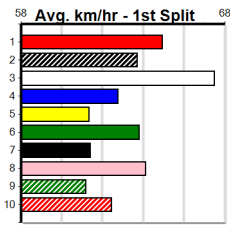

Watchdog Tips: 0 0 0 0 **Bet:** .