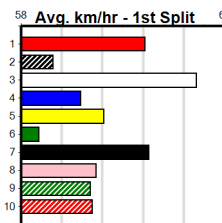

Bendigo

BENDIGO RACE 13

13 (E1)

Distance: 425m, Race Type: Grade 5 T3, Total Prizemoney: $1,530

1st: $1,000, 2nd: $320, 3rd: $160, 4th: $50

6:04PM

(VIC time)

Watchdog Tips: **0 0 0 0** Bet: **0**

Form	Box	Weight	Dist	Track	Date	Time	BON	Margin	1st/2nd (Time)	PIR	Checked	Comment	W/R	Split 1	S/P	Grade

1 MY GIRL KELLIE [5]																	Winning Boxes							
LTF B May-22 FERAL FRANKY MCIVOR VERNA																	1 2 3 4 5 6 7 8							
Trainer: Aaron Blake (North Bendigo)																	1 1 3 1 1 1							
5th	(6)	28.5	450	WBL	R8	02-Dec-24	25.85	25.43	6.50	SLOAN STREET (25.43)	M/444	.	SW	.	6.76	$52.80	5	Prize Best Starts Trk/Dst APM	$7,835.00 24.35 42-6-4-2 12-1-1-2 $4668					
8th	(6)	28.7	350	HVL	R6	06-Dec-24	19.99	19.36	8.50	LBRAMAR CORA (19.39)	M/7	.	.	.	6.75	$29.70	T3-5							
2nd	(8)	28.9	450	BAL	R5	09-Dec-24	26.14	25.56	5.50	SAM'S BOY (25.76)	M/543	.	.	.	6.87	$15.20	T3-5							
2nd	(6)	29.0	425	BEN	R11	14-Dec-24	24.35	24.07	1.75	LMAC CRUZ (24.23)	M/222	.	.	.	6.74	$3.30	5							
Owner(s): A Blake																								

2 MR. FLASH (NSW)[5]																	Winning Boxes							
BK D Nov-21 FLYING RICCIARDO FANTASTIC DAISY																	1 2 3 4 5 6 7 8							
Trainer: Paul Pace (Scarsdale)																	1 1 1 1 1							
7th	(6)	34.0	390	BAL	R6	21-Nov-24	22.89	21.93	10.00	LNOLAN BALE (22.21)	S/75	.	.	.	8.87	$35.50	T3-5	Prize Best Starts Trk/Dst APM	$13,010.00 24.38 51-5-13-6 3-0-0-1 $3303					
8th	(5)	33.7	390	BAL	R4	25-Nov-24	22.85	22.22	9.00	ELUSIVE BARB (22.25)	M/76	.	.	.	8.81	$20.70	T3-5							
6th	(6)	33.4	400	GEL	R4	03-Dec-24	23.78	22.66	9.50	LAM'S BOY (23.13)	S/56	.	.	.	9.05	$7.80	T3-5							
2nd	(3)	33.6	390	BAL	R14	09-Dec-24	22.58	22.11	3.25	LMY GIRL TORI (22.36)	M/54	.	.	.	8.74	$6.70	T3-5							
Owner(s): D Pace																								

3 REDEMPTION ROCK [5]																	Winning Boxes							
BK D Oct-21 BARCIA BALE ZIPPING JAMIE																	1 2 3 4 5 6 7 8							
Trainer: Stephen Tabb (Lara)																	2 1 2							
5th	(2)	37.3	350	HVL	R6	27-Nov-24	19.77	19.61	2.25	SPECIAL SIAN (19.63)	M/3	.	.	.	6.59	$29.40	5	Prize Best Starts Trk/Dst APM	$12,758.57 24.48 66-5-9-7 4-0-0-0 $4695					
5th	(1)	37.6	350	HVL	R8	02-Dec-24	19.68	19.32	5.50	SPECIAL SIAN (19.32)	M/4	.	.	.	6.71	$13.30	5							
4th	(3)	37.5	350	HVL	R6	06-Dec-24	19.72	19.36	4.75	LBRAMAR CORA (19.39)	M/3	.	.	.	6.58	$8.00	T3-5							
3rd	(1)	36.9	390	SHP	R13	12-Dec-24	22.51	21.78	5.50	LBRAVADO (22.16)	S/44	.	.	.	8.78	$7.30	5							
Owner(s): S Randle																								

4 SQUIGGLY PAPA [5]																	Winning Boxes							
BK D Feb-21 MEPUNGA BLAZER HEADSPACE																	1 2 3 4 5 6 7 8							
Trainer: Mathew Tabb (Lara)																	2 1 1 1 1 2 1							
6th	(3)	32.0	390	BAL	R13	21-Nov-24	22.70	21.93	8.50	BELOW THE CURVE (22.14)	S/88	.	.	.	8.86	$41.00	T3-5	Prize Best Starts Trk/Dst APM	$13,615.00 24.74 72-8-8-7 6-0-0-2 $3769					
6th	(7)	32.4	400	GEL	R12	26-Nov-24	23.31	22.58	5.50	SINGLE FLICKER (22.93)	M/87	.	.	.	8.93	$12.50	5							
4th	(6)	32.5	400	GEL	R8	03-Dec-24	23.30	22.66	6.00	THAT'S A BOODIE (22.89)	S/77	.	.	.	9.02	$24.00	T3-5							
3rd	(5)	31.9	425	BEN	R11	14-Dec-24	24.87	24.07	9.50	LMAC CRUZ (24.23)	M/875	.	.	.	6.98	$7.00	5							
Owner(s): BELLE ZAC AND CHARLIE (SYN), M Tabb, S Tabb