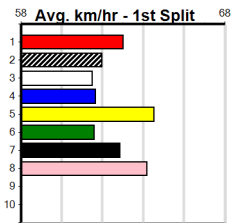

Bendigo

SPORTSBET NOBODY DOES IT EASIER

Distance: 500m, Race Type: Tier 3 - Grade 7, Total Prizemoney: $1,740
1st: $1,150, 2nd: $360, 3rd: $180, 4th: $50

9

4:52PM

(VIC time)

Watchdog Tips:

0 0 0 0

Bet: