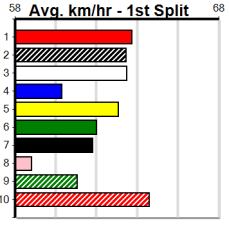

MADE SOLUTIONS ELECTRICAL AND DAT

Distance: 425m, Race Type: Tier 3 - Grade 6, Total Prizemoney: $1,530
1st: $1,000, 2nd: $320, 3rd: $160, 4th: $50

5

3:34PM

(VIC time)

Watchdog Tips: **0** **0** **0** **0** Bet: