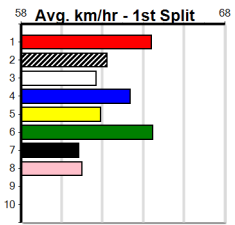

Bendigo

SPORTSBET BS RESPONSIBLY

Distance: 425m, Race Type: Tier 3 - Grade 7, Total Prizemoney: $1,530
1st: $1,000, 2nd: $320, 3rd: $160, 4th: $50

3

2:52PM
(VIC time)

Watchdog Tips: 0 0 0 0 **Bet:** .