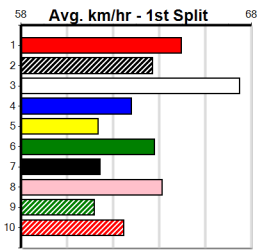

BENDIGO ADVERTISER

Distance: 425m, Race Type: Tier 3 - Maiden, Total Prizemoney: $1,530
1st: $1,000, 2nd: $320, 3rd: $160, 4th: $50

Watchdog Tips: ☐ ☐ ☐ ☐ ☐ Bet: