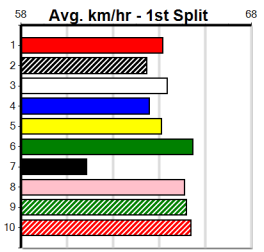

AG TYRES & WHEELS

Distance: 500m, Race Type: Grade 5 T3, Total Prizemoney: $1,740
1st: $1,150, 2nd: $360, 3rd: $180, 4th: $50

Watchdog Tips: [ ] [ ] [ ] [ ]

Bet: [ ]

KID LUCK [5]
BK Dog Nov-20 Sire: DYNA VILLA Dam: CHEEKERS Trainer: James Kirk (Pascoe Vale)
Owner(s): J Kirk
Winning Distances: < 300m (0) 300 - 399m (1) 400 - 499m (8) 500 - 599m (2) 600 - 699m (0) > 700m (0)
Winning Weights: 30.1(1) 30.3(2) 30.4(1) 30.8(1) 31.0(2) 31.1(1) 31.3(1) 31.5(1) 31.7(1)

Box	1st	2nd	3rd	4th	5th	6th	7th	8th
1	2	1	2	1	1	1	1	1
2	3	1	2	1	2	1	1	1
3	1	1	2	1	1	1	2	
4			2	2	1	3	1	1
5		1	1	1	1	1	2	
6	2	1	1	1	1	1	2	1
7	2	1	1	1	1	1	1	1
8	1	2	1	1	1	1	1	1

Prize Best Starts Trk/Dts APM: $21390.00, 28.33(6)-2/11/22, 61-11-6-9, 7-2-1-0, 5305

WHITE SHIRAZ [5]
WBK Bitch May-21 Sire: FERNANDO BALE Dam: PEPPER SHIRAZ Trainer: Jye Formosa (Heathcote)
Owner(s): P Ellis
Winning Distances: < 300m (0) 300 - 399m (0) 400 - 499m (0) 500 - 599m (7) 600 - 699m (0) > 700m (0)
Winning Weights: 27.2(1) 27.5(2) 27.7(1) 27.9(1) 28.2(1) 28.6(1)

Box	1st	2nd	3rd	4th	5th	6th	7th	8th
1	3			1	1	1	1	1
2	1			2	2	2	2	
3	1	1	1	1	1			
4	1	1	1	1	1	2	2	
5				1	3	1		
6			1	1	1	1	1	
7	2			2			1	1
8			1	2	4	1	1	1

Prize Best Starts Trk/Dts APM: $12560.00, 28.37(1)-23/8/23, 51-7-1-4, 19-5-0-2, 2738

MADDIE ODD SOCK [5]
BK Bitch Nov-20 Sire: ZAMBORA BROCKIE Dam: CELEBRITY Trainer: Simone Fisher (Lara)
Owner(s): J Quinlan
Winning Distances: < 300m (0) 300 - 399m (0) 400 - 499m (5) 500 - 599m (5) 600 - 699m (0) > 700m (0)
Winning Weights: 27.0(1) 27.1(1) 27.2(1) 27.5(1) 28.0(1) 28.2(1) 28.4(1) 28.6(1) 28.7(1) 29.4(1)

Box	1st	2nd	3rd	4th	5th	6th	7th	8th
1	4	1			1	2	2	2
2	3	1			1	1	2	1
3	1			2	2	2	1	
4	1					1	1	1
5	1					1	4	1
6		1		2		2	1	1
7				2	2		2	1
8		2	1	3	3	1	1	1

Prize Best Starts Trk/Dts APM: $17922.50, 28.37(1)-5/6/24, 68-10-5-1, 15-1-2-0, 2579

SLINGSHOT SNOOP (NSW)[5]
BK Dog Oct-20 Sire: DYNA VILLA Dam: SLINGSHOT JAYLA Trainer: Briana Robertson-leech (Smeaton)
Owner(s): J Ferguson
Winning Distances: < 300m (0) 300 - 399m (0) 400 - 499m (2) 500 - 599m (5) 600 - 699m (0) > 700m (0)
Winning Weights: 34.8(1) 35.5(1) 35.8(1) 36.0(1) 36.3(1) 36.5(1) 37.4(1)

Box	1st	2nd	3rd	4th	5th	6th	7th	8th
1	1	3	1	2	1	1	1	1
2		2	4	2	1	2	1	1
3	1	1	2	3				1
4	1	2	3	5	1	3		
5	1				2			
6	2		1	2	3			1
7	1	3			1	1	2	
8		3	1	3				2

Prize Best Starts Trk/Dts APM: $33085.00, 28.35(4)-23/11/22, 74-7-14-12, 24-1-2-6, 986

CRUSOE PEARL [5]
WBK Bitch Apr-21 Sire: WHISKEY RIOT Dam: LEKTRA MISS Trainer: Jeffrey Abela (Echuca)
Owner(s): J Abela
Winning Distances: < 300m (0) 300 - 399m (1) 400 - 499m (5) 500 - 599m (1) 600 - 699m (0) > 700m (0)
Winning Weights: 24.2(1) 24.5(2) 24.6(1) 24.7(1) 24.9(1)

Box	1st	2nd	3rd	4th	5th	6th	7th	8th
1	1	1	1	1	1	2	2	
2	1	2			1			
3	1	1				4	2	1
4	1	1	1	4	2	1		
5				1	1	2		
6	1	3						1
7	1	1				1	1	2
8	1					1		

Prize Best Starts Trk/Dts APM: $15245.00, 28.33(6)-7/6/24, 48-7-9-2, 8-0-2-0, 2927