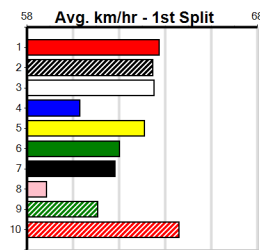

MADE SOLUTIONS ELECTRICAL AND DATA

Distance: 425m, Race Type: Tier 3 - Grade 6, Total Prizemoney: $1,530
1st: $1,000, 2nd: $320, 3rd: $160, 4th: $50

Watchdog Tips:

Bet:

Table with columns: Form Box, Wgt, Dist, Track, Date, Time, BON, Margin, 1st/2nd (Time), PIR, Checked, Comment, W/R, Split 1, S/P, Grade

MISS YOUR KISS [6]
BD Bitch Jan-23 Sire: FERAL FRANKY Dam: KISS YOUR LIPS
Owner(s): Vi Alskar Hundar (SYN), A Lie, J Sharp
Trainer: Dylan Sharp (Lara)
Winning Distances: < 300m (0) 300 - 399m (1) 400 - 499m (1) 500 - 599m (0) 600 - 699m (0) > 700m (0)
Winning Weights: 28.8(1) 29.2(1)
6th (5) 29.4 400 WGL R2 29-Oct-24 23.48 22.29 11.00 ZONNEKEYN (22.74) M/87 . . . 8.72 $37.60 7
8th (7) 29.2 410 HOR R4 05-Nov-24 23.88 22.93 11.00 IMPEL (23.12) S/78 . . . 11.01 $39.40 7
8th (2) 29.2 450 BAL R5 11-Nov-24 26.50 25.77 9.50L GO NOW (25.86) S/887 . . . 6.89 $18.00 T3-7
5th (6) 29.3 450 WBL R7 18-Nov-24 26.36 25.59 8.00L ASTON DOLLAR (25.83) M/577 . . . 6.88 $29.60 X67
3rd (3) 29.2 390 WBL R10 25-Nov-24 22.90 22.27 8.00L PAW DAHLIA (22.37) M/54 . . . 9.15 $5.80 X67
1st (6) 28.8 390 WBL R4 02-Dec-24 22.55 22.17 1.00L ZIPPING VELMA (22.61) M/64 . . . 8.86 $11.30 X67
6th (2) 29.4 350 HVL R9 06-Dec-24 20.10 19.36 5.50L KING PLUM (19.73) M/7 . . . 6.82 $11.50 T3-RW
5th (8) 29.1 400 WGL R10 12-Dec-24 23.46 22.69 7.50L LAPIS LAZULI (22.94) M/77 . . . 8.72 $10.10 T3-6
Last 3 wins NOT included above
1st (1) 29.2 410 HOR R1 22-Oct-24 23.65 22.99 2.50L VENETIAN BLUE (23.82) Q/11 . . SW . 10.49 $3.90 M

Box History table and Prize Best Starts Trk/Dts APM for MISS YOUR KISS [6]

MISS LUNA [6]
BK Bitch Jul-22 Sire: FERAL FRANKY Dam: MISS ROXY
Owner(s): D Klemke
Trainer: Robert Hayes (Toolleen)
Winning Distances: < 300m (0) 300 - 399m (0) 400 - 499m (2) 500 - 599m (0) 600 - 699m (0) > 700m (0)
Winning Weights: 29.3(1) 29.7(1)
3rd (7) 28.8 500 BEN R4 25-Sep-24 28.97 28.48 4.75L GO SEEK MURPHY (28.64) M/433 . . . 6.79 $5.70 7
1st (1) 29.3 450 SHP R7 10-Oct-24 25.68 25.67 1.25L MAGIC SNOWDROP (25.77) M/111 . . SW . 6.70 $7.80 X67
8th (3) 29.2 450 SHP R10 21-Oct-24 26.19 25.01 17.00 GREYSYND SAMMY (25.03) M/488 . . . 6.96 $48.40 X67
6th (8) 29.4 425 BEN R5 06-Nov-24 24.85 23.88 14.00 ROWDY'S BEAST (23.88) S/766 . . . 6.90 $13.80 6G
4th (6) 29.2 425 BEN R4 13-Nov-24 25.01 24.27 8.00L DEMONIC SPIRIT (24.45) M/655 . . . 6.80 $9.50 T3-6
6th (1) 29.3 500 BEN R6 20-Nov-24 29.18 28.60 6.00L MCIVOR MORGAN (28.78) M/236 . . . 6.71 $3.40 6G
8th (7) 29.0 500 BEN R6 27-Nov-24 29.21 28.44 11.00 PERFECT SOUL (28.44) S/888 . . . 6.92 $25.10 T3-RW
5th (5) 28.4 425 BEN R9 14-Dec-24 24.85 24.07 11.00 BELFAST SPOT (24.10) M/666 . . . 6.98 $10.40 6G
Last 3 wins NOT included above
1st (5) 29.7 450 SHP R2 29-Aug-24 26.12 25.54 1.00L CATCH A COD (26.18) M/222 . . . 6.80 $4.10 M

Box History table and Prize Best Starts Trk/Dts APM for MISS LUNA [6]