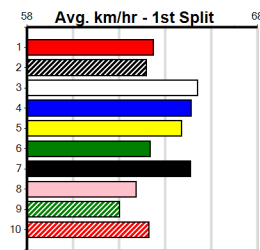

HANRAHAN PLUMBING

Distance: 500m, Race Type: Grade 5 T3, Total Prizemoney: $1,740
1st: $1,150, 2nd: $360, 3rd: $180, 4th: $50

Watchdog Tips:

Bet:

Table with columns: Form Box, Wgt, Dist, Track, Date, Time, BON, Margin, 1st/2nd (Time), PIR, Checked, Comment, W/R, Split 1, S/P, Grade

SPOILER ALERT [5]
BD Dog Nov-21 Sire: FERAL FRANKY Dam: NICKO DANCER
Owner(s): J Hall
Trainer: Barry Hall (Dingee)
Winning Distances: < 300m (0) 300 - 399m (5) 400 - 499m (0) 500 - 599m (0) 600 - 699m (0) > 700m (0)
Winning Weights: 28.8(1) 29.0(2) 29.1(1) 29.2(1)
Box History table and Prize Best Starts table included.

BOLD BERT [5]
BD Dog Jan-22 Sire: TOMMY SHELBY Dam: KATEY PENNY
Owner(s): A Coonerty
Trainer: Scott Stefanos (Longwood)
Winning Distances: < 300m (0) 300 - 399m (0) 400 - 499m (1) 500 - 599m (2) 600 - 699m (0) > 700m (0)
Winning Weights: 34.1(1) 34.2(1) 34.5(1)
Box History table and Prize Best Starts table included.

JOSIE'S JEWEL (TAS)[5]
BK Bitch Mar-22 Sire: SUPERIOR PANAMA Dam: MEDIO PASO
Owner(s): M Katsiris
Trainer: Michael Katsiris (Thomastown)
Winning Distances: < 300m (0) 300 - 399m (3) 400 - 499m (7) 500 - 599m (0) 600 - 699m (0) > 700m (0)
Winning Weights: 26.2(2) 26.3(1) 26.5(1) 26.7(2) 27.0(1) 27.1(2) 27.9(1)
Box History table and Prize Best Starts table included.

TOP SPEED GEAR (TAS)[5]
F Dog Jan-21 Sire: FERNANDO BALE Dam: JALLA ROMELDA
Owner(s): C Fahey
Trainer: Billy Galea (Rockbank)
Winning Distances: < 300m (0) 300 - 399m (1) 400 - 499m (5) 500 - 599m (4) 600 - 699m (0) > 700m (0)
Winning Weights: 31.6(1) 31.8(1) 31.9(2) 32.0(2) 32.2(2) 32.3(1) 32.8(1)
Box History table and Prize Best Starts table included.

ALMOST IMMINENT [5]
BD Bitch Mar-22 Sire: SUPERIOR PANAMA Dam: IMMINENT
Owner(s): J Chilcott
Trainer: Julie Chilcott (Heathcote)
Winning Distances: < 300m (0) 300 - 399m (1) 400 - 499m (0) 500 - 599m (2) 600 - 699m (0) > 700m (0)
Winning Weights: 28.0(1) 28.5(1) 29.5(1)
Box History table and Prize Best Starts table included.

1

2

3

4

5