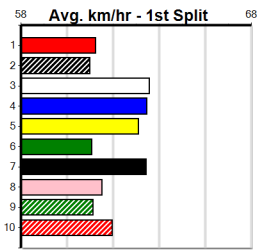

Distance: 425m, Race Type: Tier 3 - Maiden, Total Prizemoney: $1,530
1st: $1,000, 2nd: $320, 3rd: $160, 4th: $50

Watchdog Tips: ☐ ☐ ☐ ☐ ☐ Bet:

Form	Box	Wgt	Dist	Track	Date	Time	BON	Margin	1st/2nd (Time)	PIR	Checked	Comment	WR	Split 1	S/P	Grade

1

SAXON RAIDER [M]

F Dog Dec-21 Sire: BUCKLE UP WES Dam: LANCOME LADY Trainer: Thomas Boehmke (Nareewillock)

Owner(s): H Boehmke
Winning Distances: < 300m (0) 300 - 399m (0) 400 - 499m (0) 500 - 599m (0) 600 - 699m (0) > 700m (0)

Winning Weights:

2nd (2)	30.4	425	BEN	R1	24-Jul-24	24.91	24.31	1.5L POPPY ROSE (24.82)	Q/121	. . .	6.77	$5.80	M
4th (2)	31.1	425	BEN	R2	07-Aug-24	24.84	24.28	5.00L LAST BURST (24.50)	M/344	. . .	6.82	$5.00	M
6th (5)	31.4	425	BEN	R1	21-Aug-24	25.43	24.10	12.00 COCONUT CARTER (24.61)	M/115	. V5 .	6.81	$17.20	M
ST (-)	31.1	500	BEN		28-Aug-24	29.56		1.00L Trial Cleared	M/22	. . .	6.72		ST
2nd (6)	31.7	425	BEN	R1	11-Sep-24	24.89	24.14	1.00L ASTON GEIKO (24.82)	M/321	. . .	6.78	$16.00	T3-M
6th (6)	32.0	425	BEN	R1	26-Sep-24	25.34	24.09	12.00 IS IT ME (24.55)	S/866	. . .	6.84	$25.80	T3-M
5th (2)	32.8	425	BEN	R2	09-Oct-24	25.91	23.99	25.00 PINK FLAMINGO (24.20)	M/455	. . .	6.73	$16.50	T3-M
8th (6)	32.8	425	BEN	R1	27-Nov-24	26.17	24.03	31.00 BLACK SKY (24.03)	M/488	. . V7 .	6.82	$130.60	T3-M

Last 3 wins NOT included above

Box History

Bx	1st	2nd	3rd	4th	5th	6th	7th	8th
1					1			
2	1			1	1			1
3								
4				1		1		
5						2		
6	1					2		1
7					1			
8			1					1

Prize Best Starts Trk/Dts APM

$900.00
24.72(8)-17/7/24
16-0-2-1
15-0-2-1
414

2

BLUE BENZ [M]

BE Dog Mar-23 Sire: KOBLENZ Dam: SWIFT BRITTANY Trainer: Peter Inguanti (Camperdown)

Owner(s): M Rodgers
Winning Distances: < 300m (0) 300 - 399m (0) 400 - 499m (0) 500 - 599m (0) 600 - 699m (0) > 700m (0)

Winning Weights:

6th (3)	31.8	390	WBL	R1	28-Nov-24	23.08	21.84	12.00 KING OF KINDRED (22.24)	M/87	. . . W	9.24	$13.10	M
6th (3)	32.0	410	HOR	R2	03-Dec-24	24.53	23.06	9.00L TOP FLIGHT (23.91)	Q/76	. . .	11.01	$20.20	M
6th (5)	31.9	410	HOR	R2	07-Dec-24	24.84	23.34	20.00 MIDDLE EARTH (23.49)	M/77	. . . V0 .	11.37	$9.20	M
3rd (7)	31.7	410	HOR	R1	13-Dec-24	24.03	23.27	3.75L PYRENEES PRINCE (23.78)	M/54	. . .	10.86	$7.10	M

Last 3 wins NOT included above

Box History

Bx	1st	2nd	3rd	4th	5th	6th	7th	8th
1								
2								
3						2		
4								
5						1		
6								
7			1					
8								

Prize Best Starts Trk/Dts APM

$160.00
FSH
4-0-0-1
0-0-0-0
160

3

PAW VANCOUVER (NSW)[M]

BD Bitch Feb-23 Sire: CHRISTO BALE Dam: WINNIE ALLEN Trainer: Daniel Gibbons (Avalon)

Owner(s): B Wheeler
Winning Distances: < 300m (0) 300 - 399m (0) 400 - 499m (0) 500 - 599m (0) 600 - 699m (0) > 700m (0)

Winning Weights:

6th (8)	28.3	400	GEL	R3	28-Nov-24	23.35	22.55	9.00L PRISTINE (22.73)	S/45	. . .	8.67	$4.80	MH
4th (3)	28.0	400	GEL	R2	09-Dec-24	23.28	22.41	3.75L ASTON RYAN (23.02)	M/44	. . .	8.87	$3.80	M

Last 3 wins NOT included above

Box History

Bx	1st	2nd	3rd	4th	5th	6th	7th	8th
1								
2								
3				1				
4								
5								
6								
7								
8						1		

Prize Best Starts Trk/Dts APM

$75.00
FSH
2-0-0-0
0-0-0-0
75