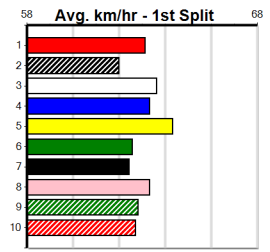

HIP POCKET BENDIGO

Distance: 425m, Race Type: Tier 3 - Grade 6, Total Prizemoney: $1,530
1st: $1,000, 2nd: $320, 3rd: $160, 4th: $50

Watchdog Tips:

Bet:

Form Box Wgt Dist Track Date Time BON Margin 1st/2nd (Time) PIR Checked Comment W/R Split 1 S/P Grade

KRAKEN TILLY [6]
BK Bitch Dec-21 Sire: RAW ABILITY Dam: KRAKEN BAM BAM
Owner(s): EYLES (SYN), K Eyles, H Eyles, D Eyles
Trainer: Scott Stefanos (Longwood)
Winning Distances: < 300m (0) 300 - 399m (0) 400 - 499m (2) 500 - 599m (0) 600 - 699m (0) > 700m (0)
Winning Weights: 28.7(1) 31.1(1)
1st (1) 31.1 425 BEN R9 29-Oct-24 24.30 24.05 3.75L SHALL BE QUICK (24.56) M/111 6.71 $4.30 7
7th (2) 31.0 450 SHP R9 01-Nov-24 26.00 25.11 12.00 GOLIATH (25.21) S/755 7.03 $16.00 X67
4th (6) 31.1 450 SHP R7 07-Nov-24 25.91 25.42 3.75L WHIPSTICK SERENA (25.66) M/322 6.90 $2.60 T3-6
2nd (7) 31.1 450 SHP R7 14-Nov-24 25.82 25.54 2.00L ASTON SEAN (25.68) M/322 6.92 $2.70 6G
4th (3) 31.2 450 SHP R8 21-Nov-24 26.13 25.58 5.00L AUDITION (25.78) M/554 6.96 $3.80 T3-RW
2nd (7) 31.2 450 SHP R9 25-Nov-24 25.86 24.93 1.75L DARRA SAPPHIRE (25.74) M/422 6.79 $29.10 X67
2nd (5) 30.9 450 SHP R5 05-Dec-24 25.98 25.51 6.00L DROP OF INK (25.57) M/422 6.84 $4.90 T3-6
2nd (2) 31.0 425 BEN R2 11-Dec-24 24.48 24.14 3.00L PAW JANELLE (24.27) M/223 6.64 $2.50 T3-6
Last 3 wins NOT included above
1st (1) 28.7 425 BEN R1 19-Jun-24 24.38 24.13 4.50L BLUE TICK STELLA (24.69) Q/111 6.63 $3.40 T3-M
Prize Best Starts Trk/Dts APM $5870.00 24.30(1)-29/10/24 23-2-7-4 5-2-1-0 3565

AUSSIE FLAME [6]
LTF Bitch Jan-23 Sire: AUSSIE INFRARED Dam: FAUN FLAME
Owner(s): HERE WE GO (SYN), C Jackson, H Taylor
Trainer: Carol Jackson (Neilborough)
Winning Distances: < 300m (0) 300 - 399m (1) 400 - 499m (1) 500 - 599m (0) 600 - 699m (0) > 700m (0)
Winning Weights: 27.7(2)
1st (8) 27.7 390 BAL R2 04-Nov-24 22.94 22.43 1.5L BUFFALO COWBOY (23.04) M/34 8.80 $5.60 T3-M
6th (4) 27.5 410 HOR R9 09-Nov-24 23.86 22.98 5.00L PAW KATTIA (23.52) M/66 10.77 $26.10 7
1st (8) 27.7 425 BEN R3 13-Nov-24 24.80 24.27 2.25L BONE SHAKER (24.94) M/311 6.84 $12.10 T3-7
6th (3) 27.5 390 SHP R2 16-Nov-24 22.78 22.01 8.00L ASTON OUTLAY (22.23) M/76 9.00 $22.20 7
6th (2) 27.7 460 GEL R7 26-Nov-24 26.57 25.91 7.00L FLEETWOOD EROS (26.11) S/666 6.84 $46.60 X67
8th (3) 27.6 450 WBL R6 02-Dec-24 26.41 25.43 12.00 AGON CAMEL (25.60) M/467 6.85 $20.30 X67
6th (1) 27.5 410 HOR R11 07-Dec-24 24.10 23.34 11.00 MAYBE RAIN (23.40) M/56 10.95 $10.90 6G
3rd (3) 28.0 425 BEN R3 11-Dec-24 24.66 24.14 2.25L HELLO COOPER (24.51) M/743 6.84 $5.70 T3-6
Last 3 wins NOT included above
Prize Best Starts Trk/Dts APM $2890.00 24.62(1)-19/10/24 20-2-1-2 4-1-1-1 2272