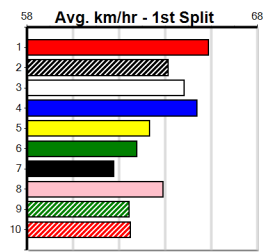

JARROD LARKIN CONCRETING

Distance: 425m, Race Type: Grade 5 T3, Total Prizemoney: $1,530
1st: $1,000, 2nd: $320, 3rd: $160, 4th: $50

Watchdog Tips:

Bet:

Form Box Wgt Dist Track Date Time BON Margin 1st/2nd (Time) PIR Checked Comment W/R Split 1 S/P Grade

PRESS START [5]
BK Bitch Dec-21 Sire: BERNARDO Dam: BLACK OPIUM
Owner(s): SEE THE DREAM (SYN), S Buccilli, B Buccilli
Trainer: Peter Frost (Heathcote)
Winning Distances: < 300m (0) 300 - 399m (4) 400 - 499m (3) 500 - 599m (0) 600 - 699m (0) > 700m (0)
Winning Weights: 25.1(1) 25.6(2) 25.7(1) 26.3(1) 26.4(2)
Box History table and Prize Best Starts table included.

HARTLAND DUKE [5]
BK Dog Mar-22 Sire: ASTON DUKE Dam: TREY SMIDGE
Owner(s): B Evans
Trainer: Jason Formosa (Heathcote)
Winning Distances: < 300m (0) 300 - 399m (5) 400 - 499m (2) 500 - 599m (0) 600 - 699m (0) > 700m (0)
Winning Weights: 33.8(1) 33.9(2) 34.0(1) 34.1(1) 34.3(1) 34.5(1)
Box History table and Prize Best Starts table included.

SKULL [5]
WBD Dog Feb-20 Sire: FERNANDO BALE Dam: SARAH SWIFT
Owner(s): S Millard
Trainer: Scott Millard (Kyneton)
Winning Distances: < 300m (0) 300 - 399m (9) 400 - 499m (6) 500 - 599m (0) 600 - 699m (0) > 700m (0)
Winning Weights: 28.9(2) 29.1(1) 29.4(1) 29.6(1) 29.8(1) 30.4(1) 31.4(2) 31.5(2) 31.6(1) 31.8(1) 32.1(1) 32.3(1)
Box History table and Prize Best Starts table included.

AYIA THE SLAYER [5]
DKBD Bitch Dec-21 Sire: HARD STYLE RICO Dam: AYIA SOPHIA
Owner(s): J Gorgioski
Trainer: Jeff Gorgioski (Stanhope)
Winning Distances: < 300m (0) 300 - 399m (4) 400 - 499m (2) 500 - 599m (0) 600 - 699m (0) > 700m (0)
Winning Weights: 31.3(1) 31.5(1) 31.6(1) 31.8(1) 32.4(1) 32.6(1)
Box History table and Prize Best Starts table included.

BIG SOLOMONA [5]
BK Dog Feb-22 Sire: HOUDINI BOY Dam: ELUSIVE ANAKE
Owner(s): FISHOUNDS (SYN), D Fisher, S Fisher
Trainer: Darren Fisher (Lara)
Winning Distances: < 300m (0) 300 - 399m (2) 400 - 499m (2) 500 - 599m (0) 600 - 699m (0) > 700m (0)
Winning Weights: 35.3(1) 35.4(2) 36.6(1)
Box History table and Prize Best Starts table included.

1

2

3

4

5