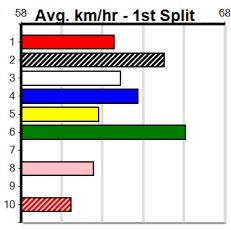

RIDE FOR LUCY

Distance: 450m, Race Type: Maiden, Total Prizemoney: $2,535
1st: $1,680, 2nd: $520, 3rd: $260, 4th: $75

2
6:45PM
(VIC time)

Watchdog Tips: **0 0 0 0** Bet: **.**