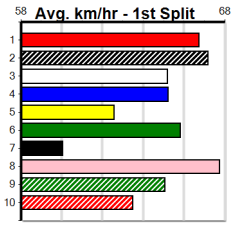

Ballarat

A1 SIGNAGE DAMSELS DASH

Distance: 390m, Race Type: Grade 5, Total Prizemoney: $2,925
1st: $1,950, 2nd: $600, 3rd: $300, 4th: $75

4

7:28PM
(VIC time)

ROCK IT QUEEN (2) was never in doubt at Warragul last time and she will prove hard to reel in again. IMANI (6) was enormous last time out and she just needs a little room early on. SWANKY CHIC (5) can come out running

Watchdog Tips: 2 6 5 8 **Bet:** Win 2