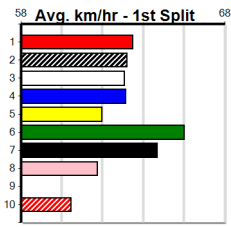

RIDE FOR LUCY

Distance: 450m, Race Type: Maiden, Total Prizemoney: $2,535
1st: $1,680, 2nd: $520, 3rd: $260, 4th: $75

URANA COBALT (2) showed good early burn when placed here last time and she can go one better this time. SHIMA SEAL (6) led for a long way when on debut in town and he will find this a little easier. SHIMA SAND (1) has the good draw.

Watchdog Tips: **2** **6** **1** **8** Bet: **Box Quinella 1,2,6 ($10 for 333.33%)**

Table with columns: Form, Box, Weight, Dist, Track, Date, Time, BON, Margin, 1st/2nd (Time), PIR, Checked, Comment, W/R, Split 1, S/P, Grade. Rows include race details for horses 1-10, such as SHIMA SAND [M], URANA COBALT [M], PHOENIX AMELIA [M], REIKO TERROR [M], OREGON INDRAH [M], SHIMA SEAL [M], DELICIOUS (NSW)[M], BOGGY PUB [M], VALLETTA MOON [M] Res., and REV PIRATE [M] Res. Each row includes race date, trainer, odds, and a 'Winning Boxes' table.