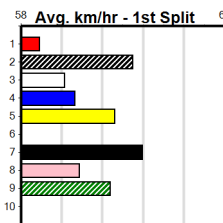

### Track Record:

Distance	Time	Greyhound	Date Set
390m	21.591	LAMIA MILA	26-May-24
450m	24.686	SILVER LAKE	03-Feb-21
545m	30.319	MY BRO KADE	23-Jan-19
660m	37.475	SHIMA MIST	12-Feb-20

### Ballarat

**TRACK INFO**  
Track Circumference: 622m  
Radius Top Turn: 59m  
Track Width: 6.5m  
Radius Home Turn: 59m

**1**  
**6:24PM**  
(VIC time)

# 14 RACES TONIGHT

**Distance:** 390m, **Race Type:** Maiden, **Total Prizemoney:** \$2,535  
**1st: \$1,680, 2nd: \$520, 3rd: \$260, 4th: \$75**

**Watchdog Tips:**

**7** **2** **1** **5** **Bet:**

**Win 7**