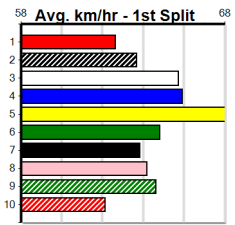

SWEET NETTY'S CATERING

Distance: 450m, Race Type: Mixed 6/7, Total Prizemoney: $2,925
1st: $1,950, 2nd: $600, 3rd: $300, 4th: $75

Watchdog Tips: 0 0 0 0 Bet:

Main table containing race details for 10 races (1-10), including horse names, trainers, owners, and winning boxes.