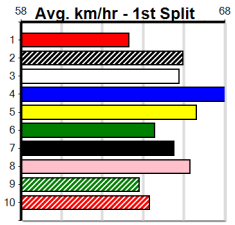

Ballarat

BALLARAT RACE 14

14 (E2)

Distance: 390m, Race Type: Grade 5, Total Prizemoney: \$2,925
1st: \$1,950, 2nd: \$600, 3rd: \$300, 4th: \$75

10:55PM

(VIC time)

Watchdog Tips: 0 0 0 0 **Bet:** .

Form	Box	Weight	Dist	Track	Date	Time	BON	Margin	1st/2nd (Time)	PIR	Checked	Comment	W/R	Split 1	S/P	Grade	Winning Boxes																
1	ABLETT FLYER [5]																	Winning Boxes															
BK	D	Apr-22	MY REDEEMER						LIVERPOOL FLYER									1	2	3	4	5	6	7	8								
																	1	2	3	4	5	6	7	8									
																	1	1	1	1			2										
																	Prize	\$10,150.00															
																	Best	22.32															
																	Starts	41-5-10-3															
																	Trk/Dst	2-1-0-0															
																	APM	\$4345															
																	Owner(s): Bee Gee Mac (SYN), G Mcrae, B Mcrae																
2	ARKA SOLAR [5]																	Winning Boxes															
BK	D	Sep-22	ZAMBORA BROCKIE						GOOD GIRL SANDY									1	2	3	4	5	6	7	8								
																	1	2	3	4	5	6	7	8									
																	1	1			1												
																	Prize	\$4,600.00															
																	Best	FSH															
																	Starts	10-3-1-2															
																	Trk/Dst	0-0-0-0															
																	APM	\$3488															
																	Owner(s): B Sykes																
3	ASTON WARRIOR [5]																	Winning Boxes															
BK	D	Mar-22	FERNANDO BALE						ASTON DINNIGAN									1	2	3	4	5	6	7	8								
																	1	2	3	4	5	6	7	8									
																	1	1					1	1									
																	Prize	\$6,140.00															
																	Best	22.16															
																	Starts	23-4-4-3															
																	Trk/Dst	7-3-0-1															
																	APM	\$3756															
																	Owner(s): R Borda																
4	CAPALA [5]																	Winning Boxes															
BK	D	Jan-22	ORSON ALLEN						OUR MAGIC TURBO									1	2	3	4	5	6	7	8								
																	1	2	3	4	5	6	7	8									
																	2	1						1	1								
																	Prize	\$11,900.00															
																	Best	22.48															
																	Starts	38-5-8-4															
																	Trk/Dst	1-0-1-0															
																	APM	\$4930															
																	Owner(s): BEERS FOR THE BOYS (SYN), D Baldwin, D Chillingsworth, P Ratray																
5	BUCK SHINES [5]																	Winning Boxes															
BK	D	Apr-22	SHIMA SHINE						SCOTTISH PRIDE									1	2	3	4	5	6	7	8								
																	1	2	3	4	5	6	7	8									
																	2		2		2	1	3	2									
																	Prize	\$25,695.63															
																	Best	FSH															
																	Starts	48-12-6-2															
																	Trk/Dst	0-0-0-0															
																	APM	\$9824															
																	Owner(s): M Perry																
6	SPRING BRUMBY (SA)[5]																	Winning Boxes															
F	D	Oct-21	ASTON DEE BEE						SPRING BLOOM									1	2	3	4	5	6	7	8								
																	1	2	3	4	5	6	7	8									
																	1	2		2		1		3									
																	Prize	\$21,105.00															
																	Best	22.28															
																	Starts	52-9-9-9															
																	Trk/Dst	9-1-2-1															
																	APM	\$5882															
																	Owner(s): G Black																
7	RIVIERA BALE (NSW)[5]																	Winning Boxes															
BK	D	Aug-21	ORSON ALLEN						HAE ALLEN									1	2	3	4	5	6	7	8								
																	1	2	3	4	5	6	7	8									
																	2			1		3	1										
																	Prize	\$42,035.00															
																	Best	22.51															
																	Starts	68-7-19-12															
																	Trk/Dst	2-0-1-0															
																	APM	\$8399															
																	Owner(s): L Harris																
8	SHERICKA [5]																	Winning Boxes															
BK	B	Apr-22	HURRY SLOWLY						ALPHA DEMETER									1	2	3	4	5	6	7	8								
																	1	2	3	4	5	6	7	8									
																	1			1				1									
																	Prize	\$7,250.00															
																	Best	22.65															
																	Starts	30-3-8-1															
																	Trk/Dst	4-0-1-0															
																	APM	\$3196															
																	Owner(s): S Welsh																
9	LITTLE GLADYS [5] Res.																	Winning Boxes															
WBD	B	Feb-22	FERNANDO BALE						MY DEWANA PENNY									1	2	3	4	5	6	7	8								
																	1	2	3	4	5	6	7	8									
																	1			1	1												
																	Prize	\$5,175.00															
																	Best	22.32															
																	Starts	22-3-4-3															
																	Trk/Dst	5-0-1-2															
																	APM	\$3054															
																	Owner(s): C Brett																
10	XISAN BALE (NSW)[5] Res.																	Winning Boxes															
BK	D	Feb-22	DROOPYS SYDNEY						WINNIE ALLEN									1	2	3	4	5	6	7	8								
																	1	2	3	4	5	6	7	8									
																	2	2					1										
																	Prize	\$16,980.00															
																	Best	FSTD															
																	Starts	35-5-9-4															
																	Trk/Dst	0-0-0-0															
																	APM	\$8007															
																	Owner(s): L Harris																