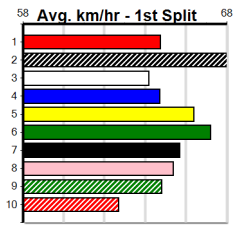

12 10:08PM (VIC time)

TWO MORE RACES TO GO

Distance: 390m, Race Type: Grade 5, Total Prizemoney: \$2,925
1st: \$1,950, 2nd: \$600, 3rd: \$300, 4th: \$75

BLACK STATESMAN (5) caught the eye at Warrnambool last time and he can go one better this time around. TENSION HEAD (6) has a nice turn of foot and he can follow the yellow across early on. SHA TIN KING (2) can settle on the speed.