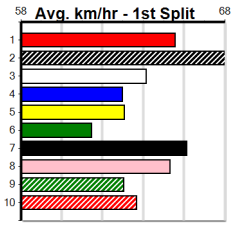

SPORTSBET EVERY DOG HAS ITS DAY

Distance: 390m, Race Type: Mixed 6/7, Total Prizemoney: \$2,925
1st: \$1,950, 2nd: \$600, 3rd: \$300, 4th: \$75

3
7:04PM
(VIC time)

Watchdog Tips: 0 0 0 0 Bet: .

Main table containing 10 race entries. Each entry includes details like race number, name, date, trainer, dog details (age, weight, distance, track, date, time, BON, Margin, 1st/2nd Time), PIR, Checked, Comment, W/R, Split 1, S/P, Grade, and a 'Winning Boxes' table with columns 1-8 and values for Prize Best, Starts, Trk/Dst, and APM.