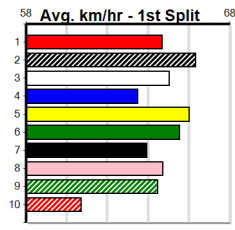

6

8:09PM
(VIC time)

BALLARAT GREYS BINGO EVERY SUNDAY

Distance: 450m, Race Type: Grade 5, Total Prizemoney: $2,925
1st: $1,950, 2nd: $600, 3rd: $300, 4th: $75

Watchdog Tips:

0 0 0 0

Bet: