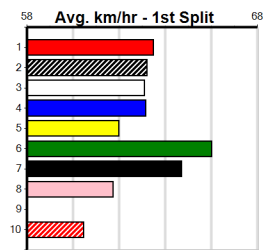

RIDE FOR LUCY

Distance: 450m, Race Type: Maiden, Total Prizemoney: $2,535
1st: $1,680, 2nd: $520, 3rd: $260, 4th: $75

URANA COBALT (2) showed good early burn when placed here last time and she can go one better this time. SHIMA SEAL (6) led for a long way when on debut in town and he will find this a little easier. SHIMA SAND (1) has the good draw.

Watchdog Tips: **2** **6** **1** **8** **Bet:** Box Quinella 1,2,6 ($10 for 333.33%)

Box History

Form	Box	Wgt	Dist	Track	Date	Time	BON	Margin	1st/2nd (Time)	PIR	Checked	Comment	WR	Split 1	S/P	Grade	
1	SHIMA SAND [M] $3.60																
	BD Dog Apr-23 Sire: FERAL FRANKY Dam: SHIMA PEARL																
	Owner(s): CGC SYN (SYN), D Gleeson, R Cummings, S Cummings																
	Trainer: Thomas Dailly (Anakie)																
	ENG SLE 2024-12-20																
	Winning Distances: < 300m (0) 300 - 399m (0) 400 - 499m (0) 500 - 599m (0) 600 - 699m (0) > 700m (0)																
	Winning Weights:																
	7th (5) 30.9 525 MEP R1 04-Dec-24 31.22 29.74 16.00 MEPUNGA SCARLETT (30.15) M/5546 5.35 $19.40 MH																
	3rd (3) 31.2 450 BAL R1 11-Dec-24 25.74 24.92 8.00L SHIMA STAN (25.19) M/553 6.74 $6.40 M																
	4th (1) 31.5 450 BAL R2 18-Dec-24 25.66 25.10 5.50L SHIMA SEAL (25.28) M/244 6.61 $5.20 M																
Last 3 wins NOT included above																	
<table border="1"> <caption>Box History</caption> <thead> <tr><th>Bx</th><th>1st</th><th>2nd</th><th>3rd</th><th>4th</th><th>5th</th><th>6th</th><th>7th</th><th>8th</th></tr> </thead> <tbody> <tr><td>1</td><td></td><td></td><td></td><td></td><td></td><td></td><td></td><td></td></tr> <tr><td>2</td><td></td><td></td><td></td><td></td><td></td><td></td><td></td><td></td></tr> <tr><td>3</td><td></td><td></td><td>1</td><td></td><td></td><td></td><td></td><td></td></tr> <tr><td>4</td><td></td><td></td><td></td><td></td><td></td><td></td><td></td><td></td></tr> <tr><td>5</td><td></td><td></td><td></td><td></td><td></td><td></td><td></td><td>1</td></tr> <tr><td>6</td><td></td><td></td><td></td><td></td><td></td><td></td><td></td><td></td></tr> <tr><td>7</td><td></td><td></td><td></td><td></td><td></td><td></td><td></td><td></td></tr> <tr><td>8</td><td></td><td></td><td></td><td></td><td></td><td></td><td></td><td></td></tr> <tr><td>Prize Best</td><td colspan="7"></td><td>$260.00</td><td></td></tr> <tr><td>Starts</td><td colspan="7">25.66(1)-18/12/24</td><td></td><td></td></tr> <tr><td>Trk/Dts</td><td colspan="7">3-0-0-1</td><td></td><td></td></tr> <tr><td>APM</td><td colspan="7">2-0-0-1</td><td>260</td><td></td></tr> </tbody> </table>																	
2	URANA COBALT [M] $3.60																
	BE Bitch Feb-23 Sire: GOOD NEWS Dam: GYPSY URANA																
	Owner(s): G Dailly																
	Trainer: Thomas Dailly (Anakie)																
	Winning Distances: < 300m (0) 300 - 399m (0) 400 - 499m (0) 500 - 599m (0) 600 - 699m (0) > 700m (0)																
	Winning Weights:																
	6th (4) 30.1 525 MEP R2 04-Dec-24 31.15 29.74 18.00 APPENZELL (29.92) M/4777 5.25 $21.40 MH																
	2nd (6) 30.4 450 BAL R1 11-Dec-24 25.43 24.92 3.5L SHIMA STAN (25.19) Q/112 6.58 $7.10 M																
	6th (2) 30.7 450 BAL R2 18-Dec-24 26.04 25.10 11.00 SHIMA SEAL (25.28) M/886 6.96 $2.20 M																
	Last 3 wins NOT included above																
<table border="1"> <caption>Box History</caption> <thead> <tr><th>Bx</th><th>1st</th><th>2nd</th><th>3rd</th><th>4th</th><th>5th</th><th>6th</th><th>7th</th><th>8th</th></tr> </thead> <tbody> <tr><td>1</td><td></td><td></td><td></td><td></td><td></td><td></td><td></td><td></td></tr> <tr><td>2</td><td></td><td></td><td></td><td></td><td></td><td></td><td></td><td></td></tr> <tr><td>3</td><td></td><td></td><td></td><td></td><td></td><td></td><td></td><td></td></tr> <tr><td>4</td><td></td><td></td><td></td><td></td><td></td><td></td><td></td><td></td></tr> <tr><td>5</td><td></td><td></td><td></td><td></td><td></td><td></td><td></td><td></td></tr> <tr><td>6</td><td></td><td></td><td>1</td><td></td><td></td><td></td><td></td><td></td></tr> <tr><td>7</td><td></td><td></td><td></td><td></td><td></td><td></td><td></td><td></td></tr> <tr><td>8</td><td></td><td></td><td></td><td></td><td></td><td></td><td></td><td></td></tr> <tr><td>Prize Best</td><td colspan="7"></td><td>$520.00</td><td></td></tr> <tr><td>Starts</td><td colspan="7">25.43(6)-11/12/24</td><td></td><td></td></tr> <tr><td>Trk/Dts</td><td colspan="7">3-0-1-0</td><td></td><td></td></tr> <tr><td>APM</td><td colspan="7">2-0-1-0</td><td>520</td><td></td></tr> </tbody> </table>																	
3	PHOENIX AMELIA [M] $12.00																
	BK Bitch Feb-23 Sire: ASTON DEE BEE Dam: LALA PHOENIX																
	Owner(s): DAILLY GREYHOUND FARMS (SYN), G Dailly, T Dailly																
	Trainer: Thomas Dailly (Anakie)																
	Winning Distances: < 300m (0) 300 - 399m (0) 400 - 499m (0) 500 - 599m (0) 600 - 699m (0) > 700m (0)																
	Winning Weights: