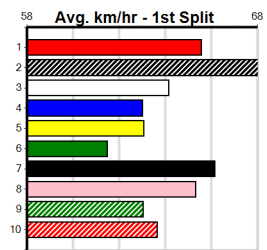

Last 3 wins NOT included above

Ballarat

3

7:04PM

(VIC time)

SPORTSBET EVERY DOG HAS ITS DAY

Distance: 390m, Race Type: Mixed 6/7, Total Prizemoney: \$2,925
1st: \$1,950, 2nd: \$600, 3rd: \$300, 4th: \$75

Watchdog Tips: