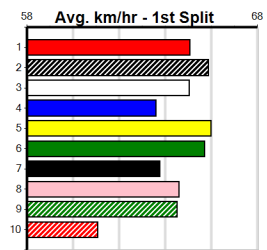

BALLARAT GREYS BINGO EVERY SUNDAY

Distance: 450m, Race Type: Grade 5, Total Prizemoney: $2,925
1st: $1,950, 2nd: $600, 3rd: $300, 4th: $75

REPRESENT (2) blew up the clock at Shepparton last time and he continues to get better with every run. HARTNEY (1) was a smart 22.09 Shepparton winner and he should get a nice run through early on. BELSAR (8) won't be too far away late.

Watchdog Tips: 2 1 8 5 **Bet:** Win 2

HARTNEY [5] **Racing with confidence, good muster, danger** **$4.80**
BE Dog Apr-22 **Sire: FERAL FRANKY** **Dam: ALL INN AVA** **Trainer: Michelle Carruthers (Bagshot)**
Owner(s): M Carruthers
Winning Distances: < 300m (0) 300 - 399m (6) 400 - 499m (7) 500 - 599m (0) 600 - 699m (0) > 700m (0)
Winning Weights: 32.0(1) 32.4(2) 32.5(1) 33.0(1) 33.2(2) 33.3(1) 33.4(2) 33.8(1) 33.9(1) 34.1(1)

Box	1st	2nd	3rd	4th	5th	6th	7th	8th
1	1	2	1	2				1
2			1					
3								
4	1	1	1	2				
5	5	1			1			1
6	2			1	2	2		
7		2	2	1				
8	4	1	2	1	1			1

Prize Best Starts Trk/Dts APM
$33600.63
25.55(3)-2/5/24
44-13-6-4
5-0-0-2
13091

REPRESENT [5] **Elevated his game last time, hard to hold out** **$2.20**
F Dog Jan-23 **Sire: BEAST UNLEASHED** **Dam: VEGAS TICKET** **Trainer: Paul Brown (Burramine)**
Owner(s): P Brown
Winning Distances: < 300m (0) 300 - 399m (0) 400 - 499m (4) 500 - 599m (0) 600 - 699m (0) > 700m (0)
Winning Weights: 33.5(1) 34.2(1) 34.3(2)

Box	1st	2nd	3rd	4th	5th	6th	7th	8th
1								
2	1							
3								
4	1							
5				1				
6			1					
7	2							
8								

Prize Best Starts Trk/Dts APM
$5955.00
25.27(2)-18/12/24
6-4-0-1
1-1-0-0
4497

MR. PRESIDENT [5] ***** SCRATCHED ***** **$26.00**
BK Dog May-22 **Sire: ZIPPING GARTH** **Dam: DREAMY EYES** **Trainer: Ronald Kenworthy (Spring Gully)**
Owner(s): Eye Candy (SYN), C Wilk, K Gorman
Winning Distances: < 300m (0) 300 - 399m (0) 400 - 499m (4) 500 - 599m (1) 600 - 699m (0) > 700m (0)
Winning Weights: 33.7(1) 34.0(2) 34.6(2)

Box	1st	2nd	3rd	4th	5th	6th	7th	8th
1	2		2	1	1	1		
2								
3	3	2	1		2		1	
4		1	2	1				1
5			1					
6		1	1		2	1		1
7				1		1	1	
8		2	1	4				

Prize Best Starts Trk/Dts APM
$13277.14
FSH
41-5-6-6
0-0-0-0
6616

ZIVA BALE (NSW)[5] **Racing well, drawn to find bother, next time** **$16.00**
BEBD Bitch Feb-22 **Sire: FERNANDO BALE** **Dam: HADARAH BALE** **Trainer: Robert Weightman (Haddon)**
Owner(s): R Weightman
Winning Distances: < 300m (0) 300 - 399m (2) 400 - 499m (3) 500 - 599m (0) 600 - 699m (0) > 700m (0)
Winning Weights: 26.2(1) 26.8(1) 27.0(2) 27.1(1)

Box	1st	2nd	3rd	4th	5th	6th	7th	8th
1	1	2	1					
2	2			1				
3	1					1	1	1
4						1		1
5		2			1			
6	1							
7		1					1	
8								

Prize Best Starts Trk/Dts APM
$8035.00
25.91(4)-18/12/24
20-5-5-0
1-0-0-0
5055

LORRAINE JACKY (NSW)[5] **No luck since moving to Vic, can atone, respect** **$7.50**
RBD Bitch Sep-22 **Sire: FERAL FRANKY** **Dam: ARMATREE KAYCEE** **Trainer: Matthew Marshall (Darley)**
Owner(s): G Ebenezer
Winning Distances: < 300m (0) 300 - 399m (0) 400 - 499m (2) 500 - 599m (4) 600 - 699m (0) > 700m (0)
Winning Weights: 28.6(1) 28.7(2) 29.3(1) 29.4(1) 29.6(1)

Box	1st	2nd	3rd	4th	5th	6th	7th	8th
1								
2				1				
3	1		1	1				
4	2	2	1				1	
5	2	2						
6	1	2			3			
7		1		1				
8			1	1			1	

Prize Best Starts Trk/Dts APM
$49135.00
25.56(5)-18/12/24
25-6-7-3
1-0-1-0
20346