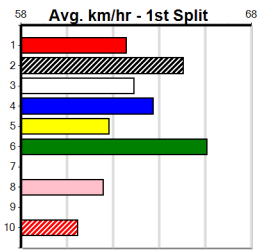

RIDE FOR LUCY

Distance: 450m, Race Type: Maiden, Total Prizemoney: $2,535
1st: $1,680, 2nd: $520, 3rd: $260, 4th: $75

Watchdog Tips: ☐ ☐ ☐ ☐ ☐ Bet: ☐