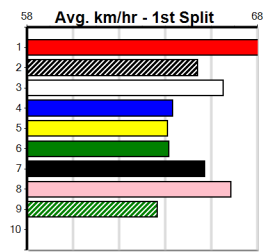

TOWN & COUNTRY LINE MARKING

Distance: 450m, Race Type: Mixed 4/5, Total Prizemoney: $3,360
1st: $2,250, 2nd: $690, 3rd: $345, 4th: $75

JOEY THE JET (7) was recently placed in the G1 Melbourne Cup final and he should find this a little easier. AUGUSTUS FINCH (8) has won six on the spin in blistering fashion and he will pressure the favourite throughout. RIENDO (1) has early pace

Watchdog Tips: 7 8 1 5 Bet: Trifecta 7,8/1,7,8/1,2,5,7,8 ($10 - 83.33%)

Table for RIENDO [5] including Form Box, Wgt, Dist, Track, Date, Time, B/N, Margin, 1st/2nd (Time), PIR, Checked, Comment, W/R, Split 1, S/P, Grade, and Box History.

Table for ASTON WESTERN (NSW)[4] including Form Box, Wgt, Dist, Track, Date, Time, B/N, Margin, 1st/2nd (Time), PIR, Checked, Comment, W/R, Split 1, S/P, Grade, and Box History.

Table for MOTION SENSOR [4] including Form Box, Wgt, Dist, Track, Date, Time, B/N, Margin, 1st/2nd (Time), PIR, Checked, Comment, W/R, Split 1, S/P, Grade, and Box History.

Table for XOEL BALE (NSW)[5] including Form Box, Wgt, Dist, Track, Date, Time, B/N, Margin, 1st/2nd (Time), PIR, Checked, Comment, W/R, Split 1, S/P, Grade, and Box History.

Table for AEROPLANE MODE [4] including Form Box, Wgt, Dist, Track, Date, Time, B/N, Margin, 1st/2nd (Time), PIR, Checked, Comment, W/R, Split 1, S/P, Grade, and Box History.