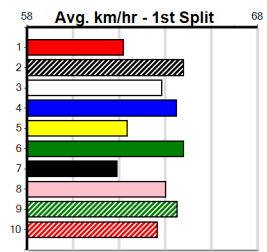

DREAMCHASERS - TICKETS ON SALE NOW

Distance: 450m, Race Type: Grade 5, Total Prizemoney: $2,925
1st: $1,950, 2nd: $600, 3rd: $300, 4th: $75

MAJOR FRANKY (2) was a brilliant 22.68 Warragul winner and he will be in the firing line throughout. BETSIE BALE (5) can charge late and she will appreciate the drop in class. HE'S A ROCK (8) will get plenty of room early on

Watchdog Tips: 2 5 8 7 Bet: Win 2

NORBIT [5] Lacks early speed, relies on luck, next time $12.00
BK Dog Oct-22 Sire: FERNANDO BALE Dam: RASPUTIA
Owner(s): WESTERN WIZARD (SYN), H Demoor, C Hudson
Trainer: Raymond Gatt (Bannockburn)

MAJOR FRANKY [5] Dominant 22.68 Warragul winner, go close $3.20
RF Dog Apr-22 Sire: FERAL FRANKY Dam: PUZZLES
Owner(s): B Dowler
Trainer: Brian Hodgson (Smythesdale)

CRACKERJACK BERN [5] Hit or miss early, steady record here, place best $6.00
BK Dog Nov-20 Sire: BERNARDO Dam: MAXIMUM OAKS
Owner(s): C Davis
Trainer: Craig Davis (Melton West)

LEON'S ENTITY [5] *** SCRATCHED *** $2.20
BK Dog Jan-22 Sire: ASTON DEE BEE Dam: ZARA'S ENTITY
Owner(s): K Boyle
Trainer: Kathleen Boyle (Lethbridge)

BETSIE BALE (NSW)[5] Placed in six of 12 here, threat with luck $6.00
F Bitch Oct-21 Sire: FERAL FRANKY Dam: FANTA BALE
Owner(s): L Harris
Trainer: Luke Harris (Devon Meadows)

1

2

3

4

5

Box History table for NORBIT [5]

Box History table for MAJOR FRANKY [5]

Box History table for CRACKERJACK BERN [5]

Box History table for LEON'S ENTITY [5]

Box History table for BETSIE BALE (NSW)[5]