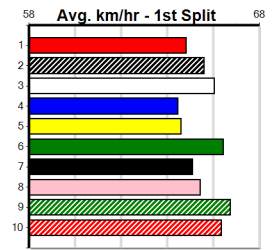

TUDOR ELECTRICAL

Distance: 390m, Race Type: Mixed 4/5, Total Prizemoney: $3,360
1st: $2,250, 2nd: $690, 3rd: $345, 4th: $75

TATTOOED (5) has the class edge over his rivals and he just needs a little room in the first 50m or so. MYRNIONG STORM (6) has a good record here and he will test the favourite throughout.
SPRING WATCH (3) has solid claims.

Watchdog Tips: 5 6 3 8 **Bet:** Win 5

1

QUEBEC BALE (NSW)[4] **Down on confidence, can miss the kick, risky** **$16.00**
BK Dog Jan-20 Sire: BARCIA BALE Dam: FANTA BALE Trainer: Luke Harris (Devon Meadows)
Owner(s): L Harris
Winning Distances: < 300m (0) 300 - 399m (5) 400 - 499m (15) 500 - 599m (6) 600 - 699m (0) > 700m (0)
Winning Weights: 33.4(1) 33.6(1) 33.7(1) 33.9(1) 34.1(2) 34.2(3) 34.6(1) 34.7(1) 34.8(3) 34.9(1) 35.0(2) 35.1(2) 35.2(1)

Box	1st	2nd	3rd	4th	5th	6th	7th	8th
1	6	8	5	3	2			1
2	5	8	3	1	3			1
3	2	4	2	1	5	4		1
4	2	3	2	1	1			1
5	2	3	1	1	3	2		1
6	4	2	1	5	6	3		2
7		1	1	2	4	3		1
8	5		3	4	4	5		1

Prize Best Starts Trk/Dts APM: $134800.00, 21.89(3)-22/2/23, 154-26-29-18, 6-1-2-1, 10171

2

ASTON MONARCHY [4] **Capable but will need to lead to win, place** **$12.00**
BK Bitch Mar-22 Sire: FERNANDO BALE Dam: ASTON DINNIGAN Trainer: Ann Panetta (Melton West)
Owner(s): R Borda
Winning Distances: < 300m (0) 300 - 399m (4) 400 - 499m (5) 500 - 599m (0) 600 - 699m (0) > 700m (0)
Winning Weights: 28.3(1) 28.4(1) 28.6(1) 28.7(1) 28.8(3) 29.0(1) 29.1(1)

Box	1st	2nd	3rd	4th	5th	6th	7th	8th
1	2	1	2	2	2	1		
2		3	1	1	2			
3	2		1					
4	3		3	1				
5			1					1
6	1	3	3	2			1	1
7			1			3	1	
8	1		1	1	2			

Prize Best Starts Trk/Dts APM: $17772.50, 22.26(1)-26/2/24, 48-9-7-11, 8-2-1-3, 8983

3

SPRING WATCH (SA)[4] **Flying at present, toughest test, threat** **$6.00**
F Dog Oct-21 Sire: ASTON DEE BEE Dam: SPRING BLOOM Trainer: Michael Gibbons (Lara)
Owner(s): G Black
Winning Distances: < 300m (0) 300 - 399m (6) 400 - 499m (5) 500 - 599m (0) 600 - 699m (0) > 700m (0)
Winning Weights: 32.6(1) 32.8(2) 33.1(1) 33.4(1) 33.7(1) 33.8(2) 34.2(1) 34.5(1) 34.8(1)

Box	1st	2nd	3rd	4th	5th	6th	7th	8th
1	4	3	1					
2	1	2	2		2			1
3	1	2	3	1	1			
4	1	1	3	1		1		
5	1				2			1
6						1	1	2
7		2	1	1	2			1
8	3	1	1					2

Prize Best Starts Trk/Dts APM: $26195.00, 22.06(8)-11/12/24, 52-11-11-7, 17-3-5-2, 14056

4

FRANK GRIMES [5] ***** SCRATCHED ***** **$12.00**
BK Dog Dec-21 Sire: SUPERIOR PANAMA Dam: MAGGIE MARVEL Trainer: Jordan Formosa (Heathcote)
Owner(s): M Palmer
Winning Distances: < 300m (0) 300 - 399m (1) 400 - 499m (4) 500 - 599m (0) 600 - 699m (0) > 700m (0)
Winning Weights: 36.0(1) 36.3(1) 37.0(1) 37.3(1) 37.6(1)

Box	1st	2nd	3rd	4th	5th	6th	7th	8th
1	2	2						
2	1	3	1					
3	2		3	1				1
4		3			2	1		
5						1	1	1
6					1	1		
7						1	1	
8		2			1			

Prize Best Starts Trk/Dts APM: $13175.00, FSH, 35-5-10-3, 0-0-0-0, 4034

5

TATTOOED [5] **Class above, can pounce on the arm, yes** **$1.90**
BD Dog Jan-22 Sire: FERNANDO BALE Dam: CALL ME BUBBLES Trainer: Anthony Azzopardi (Rowsley)
Owner(s): BEV AND DANIEL (SYN), B Pell, D Pell
Winning Distances: < 300m (0) 300 - 399m (1) 400 - 499m (9) 500 - 599m (4) 600 - 699m (0) > 700m (0)
Winning Weights: 31.3(4) 31.4(1) 31.5(3) 31.6(1) 31.8(4) 32.1(1)

Box	1st	2nd	3rd	4th	5th	6th	7th	8th
1	1	1	1	1				
2	2	2	1	1				
3	1	1	1			1		
4	4	1	1	1				
5	1	1	1	2		1		
6	1	1	1					
7	3	1	1			1		
8	1	1	2	2			1	

Prize Best Starts Trk/Dts APM: $74675.00, 22.17(5)-18/12/24, 41-14-7-7, 1-0-1-0, 26607