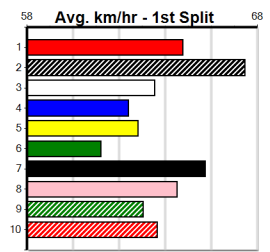

SPORTSBET EVERY DOG HAS ITS DAY

Distance: 390m, Race Type: Mixed 6/7, Total Prizemoney: $2,925
1st: $1,950, 2nd: $600, 3rd: $300, 4th: $75

SNOWBALL ONE (2) has been near faultless at box rise to date and she is expected to lead throughout. JUMBUK QUEEN (3) was a strong 22.27 winner here last time and she can run a big race again. TRUTH TELLER (8) was never headed on debut.

Watchdog Tips: 2 3 8 5 **Bet:** Win 2

1

MR. OTTO [6] **$12.00**

F Dog Sep-22 **Better suited up the straight, prefer to watch**

Owner(s): R Aitken **Sire: FERAL FRANKY Dam: BACK TO BOSS**

Winning Distances: < 300m (0) 300 - 399m (2) 400 - 499m (0) 500 - 599m (0) 600 - 699m (0) > 700m (0)

Winning Weights: 31.3(1) 32.4(1)

Box	1st	2nd	3rd	4th	5th	6th	7th	8th
1								
2								
3								
4								
5								
6								
7								
8								

Trainer: Carl Haas (Tynong)

Box History

Box	1st	2nd	3rd	4th	5th	6th	7th	8th
1								
2								
3								
4								
5								
6								
7								
8								

Prize Best Starts Trk/Dts APM

$4875.00
22.70(1)-18/12/24
12-2-3-2
1-0-0-0
3243

2

SNOWBALL ONE [6] **$2.80**

BKW Bitch Mar-23 **Faultless early, can carve out time, yes**

Owner(s): Lisa Needs Braces (SYN), B Mcrae, G Mcrae, T Lawford **Sire: BEAST UNLEASHED Dam: SPUN OUT**

Winning Distances: < 300m (0) 300 - 399m (1) 400 - 499m (2) 500 - 599m (0) 600 - 699m (0) > 700m (0)

Winning Weights: 24.4(1) 25.2(1) 25.3(1)

Box	1st	2nd	3rd	4th	5th	6th	7th	8th
1								
2								
3								
4								
5								
6								
7								
8								

Trainer: Billy Mcrae (Smythes Creek)

Box History

Box	1st	2nd	3rd	4th	5th	6th	7th	8th
1								
2								
3								
4								
5								
6								
7								
8								

Prize Best Starts Trk/Dts APM

$3930.00
22.07(2)-18/12/24
5-3-0-1
1-1-0-0
3930

3

JUMBUK QUEEN [6] **$4.60**

BK Bitch Mar-23 **Dominant winner last time, danger if steps**

Owner(s): B Joske **Sire: BERNARDO Dam: CRIMSON VIXEN**

Winning Distances: < 300m (0) 300 - 399m (1) 400 - 499m (1) 500 - 599m (0) 600 - 699m (0) > 700m (0)

Winning Weights: 28.3(1) 28.9(1)

Box	1st	2nd	3rd	4th	5th	6th	7th	8th
1								
2								
3								
4								
5								
6								
7								
8								

Trainer: Ben Joske (Yinnar South)

Box History

Box	1st	2nd	3rd	4th	5th	6th	7th	8th
1								
2								
3								
4								
5								
6								
7								
8								

Prize Best Starts Trk/Dts APM

$3930.00
22.27(5)-13/12/24
9-2-1-1
3-1-0-0
4010

4

MAJOR LIGHTYEAR [7] **$16.00**

WF Bitch Dec-22 **Improving type but this is harder, prefer others**

Owner(s): B Dowler **Sire: ORSON ALLEN Dam: MAJOR SPOILS**

Winning Distances: < 300m (0) 300 - 399m (1) 400 - 499m (0) 500 - 599m (0) 600 - 699m (0) > 700m (0)

Winning Weights: 29.0(1)

Box	1st	2nd	3rd	4th	5th	6th	7th	8th
1								
2								
3								
4								
5								
6								
7								
8								

Trainer: Brian Hodgson (Smythesdale)

Box History

Box	1st	2nd	3rd	4th	5th	6th	7th	8th
1								
2								
3								
4								
5								
6								
7								
8								

Prize Best Starts Trk/Dts APM

$3240.00
22.44(8)-13/12/24
8-1-3-0
4-1-1-0
3032

5

PICHOLA RALPHY (NSW)[7] **$9.00**

BK Dog Feb-23 **Placed in three of four here, must keep safe**

Owner(s): M Marshall **Sire: FERAL FRANKY Dam: UNLEASH THE FUN**

Winning Distances: < 300m (0) 300 - 399m (0) 400 - 499m (1) 500 - 599m (0) 600 - 699m (0) > 700m (0)

Winning Weights: 30.6(1)

Box	1st	2nd	3rd	4th	5th	6th	7th	8th
1								
2								
3								
4								
5								
6								
7								
8								

Trainer: Matthew Marshall (Darley)

Box History

Box	1st	2nd	3rd	4th	5th	6th	7th	8th
1								
2								
3								
4								
5								
6								
7								
8								

Prize Best Starts Trk/Dts APM

$2300.00
22.29(4)-21/11/24
8-1-2-2
5-0-2-1
1932