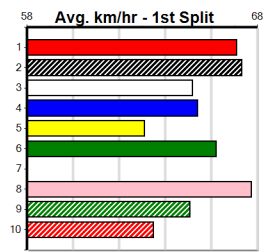

A1 SIGNAGE DAMSELS DASH

Distance: 390m, Race Type: Grade 5, Total Prizemoney: $2,925
1st: $1,950, 2nd: $600, 3rd: $300, 4th: $75

Watchdog Tips: [ ] [ ] [ ] [ ] Bet: [ ]

ASTON BAHT [5]
RBD Bitch Jun-22 Sire: COLLISION Dam: ASTON RHONE
Owner(s): R Borda
Winning Distances: < 300m (0) 300 - 399m (2) 400 - 499m (5) 500 - 599m (0) 600 - 699m (0) > 700m (0)
Winning Weights: 26.0(1) 26.1(1) 26.2(2) 27.0(1) 27.1(1) 27.4(1)
1st (6) 27.1 400 WGL R5 01-Oct-24 22.65 22.65 1.00L URANA PANDA (22.71) Q/11 . . . . 8.20 $5.00 5
2nd (8) 27.3 400 WGL R10 08-Oct-24 22.79 22.58 1.75L EL CRIMP ADORE (22.67) M/11 . . . . 8.29 $6.00 X45
3rd (4) 27.3 400 WGL R5 25-Oct-24 22.99 22.52 5.00L DAINTREE DAMAGE (22.65) M/33 . . . . 8.35 $5.50 X45
4th (3) 27.2 390 BAL R13 30-Oct-24 22.76 21.83 5.50L HUNTER RIOT (22.38) Q/24 . . . . 8.37 $3.70 5
1st (2) 27.4 400 WGL R10 04-Nov-24 22.72 22.45 4.50L XATU BALE (23.03) Q/11 . . SW . 8.21 $3.90 X45
2nd (6) 27.0 435 SLE R5 10-Nov-24 24.73 24.30 4.25L DR. ANGELO (24.44) M/112 . . . . 5.17 $5.70 5
7th (4) 27.0 435 SLE R10 17-Nov-24 25.05 24.27 8.00L GO STEVIE (24.51) Q/455 . . . . 5.25 $8.10 X45
6th (7) 26.8 400 GEL R6 22-Nov-24 23.26 22.27 13.00L SUMMER KOBIE (22.36) M/46 . . . . 8.54 $19.50 5
Last 3 wins NOT included above
1st (1) 26.2 400 GEL R11 30-Apr-24 22.77 22.73 0.25L CHILLI SAL (22.78) Q/11 . . . . 8.44 $3.90 6G
1st (2) 27.0 390 BAL R11 30-Jun-24 22.35 22.21 2.25L IBROX COOPER (22.50) Q/11 . . . . 8.32 $1.80 T3-5
1st (7) 26.2 400 WGL R11 06-Aug-24 22.99 22.37 1.25L JOAN'S GEM (23.07) M/11 . . . . 8.25 $4.00 5
Trainer: Nicole Lund (Longwarry)

ROCK IT QUEEN (NSW)[5]
BK Bitch Nov-22 Sire: ASTON RUPEE Dam: QUEEN OF ZIEMS
Owner(s): E Burrett
Winning Distances: < 300m (1) 300 - 399m (3) 400 - 499m (3) 500 - 599m (1) 600 - 699m (0) > 700m (0)
Winning Weights: 28.9(1) 29.0(1) 29.1(1) 29.3(2) 29.8(2) 29.9(1)
2nd (3) 29.8 390 BAL R13 16-Oct-24 22.41 21.97 3.75L PAW TABITHA (22.15) M/22 . . . . 8.42 $3.50 5
3rd (1) 29.6 400 GEL R11 25-Oct-24 22.94 22.53 2.75L PAW NICHOLLS (22.76) M/22 . . . . 8.36 $8.10 X34
6th (5) 29.3 390 BAL R13 30-Oct-24 22.80 21.83 6.00L HUNTER RIOT (22.38) M/43 . . . . 8.46 $3.50 5
5th (6) 29.5 400 WGL R9 08-Nov-24 22.96 22.38 8.00L LIGHTNING RANGE (22.43) M/55 . . . . 8.52 $10.60 X45
1st (8) 29.8 390 WBL R11 14-Nov-24 22.00 22.00 3.25L BLAME SPENCER (22.21) Q/11 . . SW . 8.48 $5.70 5
3rd (5) 29.8 400 GEL R9 22-Nov-24 22.49 22.27 3.25L AUGUSTUS FINCH (22.27) Q/23 . . . . 8.23 $12.90 FFA
4th (5) 29.3 390 WBL R9 28-Nov-24 22.64 21.84 12.00L TATTOOD (21.84) M/44 . . . . 8.76 $2.30 X45
1st (3) 29.9 400 WGL R7 06-Dec-24 22.65 22.44 1.25L MARAIS BALE (22.73) M/11 . . . . 8.24 $5.10 X45
Last 3 wins NOT included above
1st (6) 29.1 520 DTO R6 30-May-24 29.98 29.68 1.75L TAKAHI AUSSIE (30.10) 111 . 111 . 5.35 $2.20 5
1st (1) 29.3 410 HOR R11 01-Oct-24 23.31 22.85 0.025 ELARA BALE (23.31) Q/11 . . . . 10.08 $3.80 5
1st (3) 29.8 400 GEL R12 07-Oct-24 22.76 22.73 1.25L SNOWY'S SISTER (22.84) M/11 . . SW . 8.28 $2.80 5
Trainer: Dylan Sharp (Lara)