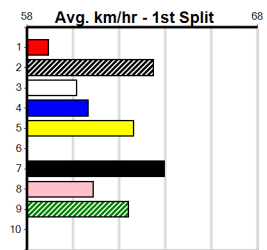

14 RACES TONIGHT

Distance: 390m, Race Type: Maiden, Total Prizemoney: $2,535
1st: $1,680, 2nd: $520, 3rd: $260, 4th: $75

JUMBUK JOZEFF (7) has been placed in both tries here and he will be on the pace from the outset.
JUMBUK GERHARD (2) has good early burn and he will continue to get stronger with more racing.
JEWEL MAGIC (1) has the right draw on debut

Watchdog Tips:	7	2	1	5	Bet:	Win 7

Form Box	Wgt	Dist	Track	Date	Time	BON	Margin	1st/2nd (Time)	PIR	Checked	Comment	WR	Split 1	S/P	Grade	
1	JEWEL MAGIC [M] Well bred, in good hands, must keep safe $5.00															
	F Bitch Dec-22 Sire: MAGICAL BALE Dam: IT'S A JEWEL Trainer: Lisa Delbridge (Balliang)															
	Owner(s): G Black															
	Winning Distances: < 300m (0) 300 - 399m (0) 400 - 499m (0) 500 - 599m (0) 600 - 699m (0) > 700m (0)															
	Winning Weights:															
	6th (1) 30.9 390 BAL R1 18-Dec-24 22.92 22.07 11.00 JUMBUK JOZEF (22.19) M/78 8.79 $13.20 M															
	Box History															
	Bx 1st 2nd 3rd 4th 5th 6th 7th 8th															
	1 . . . . . 1															
	2															
3																
4																
5																
6																
7																
8																
Prize Best 22.92(1)-18/12/24																
Starts 1-0-0-0																
Trk/Dts 1-0-0-0																
APM 0																
Last 3 wins NOT included above																
2	JUMBUK GERHARD [M] Good early burn, getting stronger, can threaten $4.00															
	F Dog Mar-23 Sire: BERNARDO Dam: CRIMSON VIXEN Trainer: Ben Joske (Yinnar South)															
	Owner(s): B Joske															
	Winning Distances: < 300m (0) 300 - 399m (0) 400 - 499m (0) 500 - 599m (0) 600 - 699m (0) > 700m (0)															
	Winning Weights:															
	5th (2) 34.5 390 BAL R3 21-Nov-24 23.00 21.93 14.00 SPRINGER'S BOY (22.07) S/44 8.72 $5.50 M															
	5th (1) 34.8 400 WGL R3 26-Nov-24 23.22 22.27 7.00L DO SOMETHING (22.75) M/34 8.49 $13.20 M															
	3rd (6) 34.8 400 WGL R1 29-Nov-24 23.02 22.61 2.00L MINH SONNY (22.89) M/11 8.50 $2.50 M															
	2nd (8) 34.7 400 WGL R1 03-Dec-24 23.04 22.49 3.75L BULL DURHAM (22.78) S/22 8.39 $5.10 M															
	2nd (3) 34.5 390 BAL R2 13-Dec-24 22.44 22.19 0.25L MAJOR LIGHTYEAR (22.44) Q/12 8.42 $4.00 M															
5th (2) 34.2 390 BAL R1 18-Dec-24 22.81 22.07 9.00L JUMBUK JOZEF (22.19) M/66 8.79 $3.90 M																
Box History																
Bx 1st 2nd 3rd 4th 5th 6th 7th 8th																
1 . . . . . 1																
2																
3 . . . . . 2																
4																
5																
6																
7																
8 . . . . . 1																
Prize Best 22.44(3)-13/12/24																
Starts 6-0-2-1																
Trk/Dts 3-0-1-0																
APM 1300																
Last 3 wins NOT included above																
3	HEY ELLA [M] Had a few chances, needs to lead, tough ask $21.00															
	RF Bitch Mar-22 Sire: FERNANDO BALE Dam: AMELIA ELLA Trainer: Ross Boag (Smythes Creek)															
	Owner(s): M Alexander															
	Winning Distances: < 300m (0) 300 - 399m (0) 400 - 499m (0) 500 - 599m (0) 600 - 699m (0) > 700m (0)															
	Winning Weights:															
	5th (8) 27.0 390 BAL R4 10-Jul-24 22.91 21.82 8.50L ASTON WASHINGTON S/55 8.89 $12.90 RW															
	6th (5) 27.1 390 BAL R2 28-Jul-24 23.35 22.75 3.00L TINKER LEE (23.14) M/43 8.58 $6.90 T3-M															
	2nd (7) 27.5 450 BAL R1 18-Aug-24 26.44 25.68 3.00L IOWA LASS (26.24) M/322 6.96 $8.50 T3-M															
	8th (6) 27.3 450 BAL R3 23-Aug-24 26.91 25.41 18.00 MY MUM ROCKS (25.65) M/656 6.93 $44.30 M															
	6th (8) 28.2 450 BAL R2 25-Nov-24 26.49 25.48 7.50L AGON CARAMEL (25.98) Q/324 . . . . . SW 6.86 $7.90 T3-RW