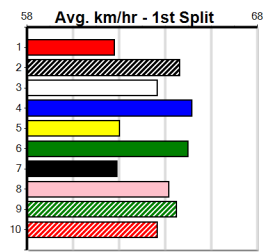

DREAMCHASERS - TICKETS ON SALE NOW

Distance: 450m, Race Type: Grade 5, Total Prizemoney: $2,925
1st: $1,950, 2nd: $600, 3rd: $300, 4th: $75

Watchdog Tips:

Bet:

Table with columns: Form Box, Wgt, Dist, Track, Date, Time, BON, Margin, 1st/2nd (Time), PIR, Checked, Comment, WR, Split 1, S/P, Grade

NORBIT [5]
BK Dog Oct-22 Sire: FERNANDO BALE Dam: RASPUTIA
Owner(s): WESTERN WIZARD (SYN), H Demoor, C Hudson
Trainer: Raymond Gatt (Bannockburn)
Winning Distances: < 300m (0) 300 - 399m (0) 400 - 499m (4) 500 - 599m (0) 600 - 699m (0) > 700m (0)
Winning Weights: 34.0(1) 34.3(1) 34.5(1) 34.9(1)
Box History table and Prize Best Starts table included.

MAJOR FRANKY [5]
RF Dog Apr-22 Sire: FERAL FRANKY Dam: PUZZLES
Owner(s): B Dowler
Trainer: Brian Hodgson (Smythesdale)
Winning Distances: < 300m (0) 300 - 399m (2) 400 - 499m (3) 500 - 599m (0) 600 - 699m (0) > 700m (0)
Winning Weights: 32.9(2) 33.5(1) 33.8(1) 34.3(1)
Box History table and Prize Best Starts table included.

CRACKERJACK BERN [5]
BK Dog Nov-20 Sire: BERNARDO Dam: MAXIMUM OAKS
Owner(s): C Davis
Trainer: Craig Davis (Melton West)
Winning Distances: < 300m (0) 300 - 399m (5) 400 - 499m (6) 500 - 599m (0) 600 - 699m (0) > 700m (0)
Winning Weights: 28.6(1) 28.7(1) 28.8(1) 29.3(1) 29.5(1) 29.9(1) 30.5(1) 30.7(1) 31.0(1) 31.1(1) 31.6(1)
Box History table and Prize Best Starts table included.

LEON'S ENTITY [5]
BK Dog Jan-22 Sire: ASTON DEE BEE Dam: ZARA'S ENTITY
Owner(s): K Boyle
Trainer: Kathleen Boyle (Lethbridge)
Winning Distances: < 300m (0) 300 - 399m (2) 400 - 499m (2) 500 - 599m (0) 600 - 699m (0) > 700m (0)
Winning Weights: 30.0(1) 30.6(1) 30.8(1) 31.0(1)
Box History table and Prize Best Starts table included.

BETSIE BALE (NSW)[5]
F Bitch Oct-21 Sire: FERAL FRANKY Dam: FANTA BALE
Owner(s): L Harris
Trainer: Luke Harris (Devon Meadows)
Winning Distances: < 300m (0) 300 - 399m (1) 400 - 499m (7) 500 - 599m (1) 600 - 699m (0) > 700m (0)
Winning Weights: 29.0(2) 29.2(3) 29.5(1) 29.6(1) 29.7(2)
Box History table and Prize Best Starts table included.