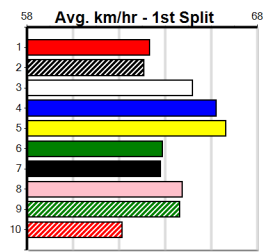

Distance: 450m, Race Type: Mixed 6/7, Total Prizemoney: $2,925
1st: $1,950, 2nd: $600, 3rd: $300, 4th: $75

REVITALISE (5) has been electric in his past two at Shepparton and he just needs to step on terms.
CANYA ALL UP (4) was dominant on debut and he should be prominent throughout. MAV REIKO (6) is improving with every run.

Watchdog Tips: 5 4 6 1 Bet: Win 5

Detailed race card for DAINTREE SHADY [6]. Includes dog name, owner, sire, dam, winning distances, weights, and a box history table. Trainer: Gary Joske (Yinnar South).

Detailed race card for REUBEN HILL [6]. Includes dog name, owner, sire, dam, winning distances, weights, and a box history table. Trainer: Jeff Geall (Fyansford).

Detailed race card for GRAVY GIRL [6]. Includes dog name, owner, sire, dam, winning distances, weights, and a box history table. Trainer: Jason Sharp (Lara).

Detailed race card for CANYA ALL UP (NSW)[7]. Includes dog name, owner, sire, dam, winning distances, weights, and a box history table. Trainer: Paul Abela (Parwan).

Detailed race card for REVITALISE [6]. Includes dog name, owner, sire, dam, winning distances, weights, and a box history table. Trainer: Paul Brown (Burramine).

1

2

3

4

5