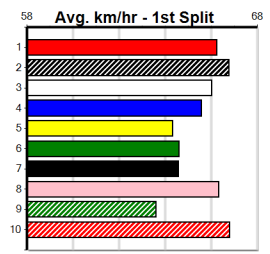

GREYHOUNDS ENTERTAINMENT

Distance: 515m, Race Type: Grade 5, Total Prizemoney: $8,785
1st: $5,900, 2nd: $1,820, 3rd: $915, 4th: $150

Watchdog Tips: [ ] [ ] [ ] [ ] Bet: [ ]

VOICE OF THUNDER [5]
WBK Dog Jun-21 Sire: FERNANDO BALE Dam: CLASSY BLAZE
Owner(s): FOUR FROTHYS (SYN), G Pask, J Baxter, G Pask
Trainer: Graeme Jose (Catani)

ITHACAN GODDESS [5]
BK Bitch Dec-22 Sire: TOMMY SHELBY Dam: PERSIAN GODDESS
Owner(s): V Gay
Trainer: Carol Gay (Hastings)

PLAY THE VICTIM [5]
BK Dog May-21 Sire: HARD STYLE RICO Dam: DYNA QUOTA
Owner(s): TWO BRANDO'S (SYN), S Brandon, D Brandon, D Atkin
Trainer: Debra Brandon (Cranbourne East)

SHINY INK [5]
BK Dog Jun-21 Sire: SHIMA SHINE Dam: SLINKY INKY
Owner(s): M Haines
Trainer: James Shaw (Northwood)

PAW ULTRA (NSW)[5]
RF Dog Jan-23 Sire: BERNARDO Dam: FAITHY BALE
Owner(s): B Wheeler
Trainer: Correy Grenfell (Anakie)

1

2

3

4

5

Box History table for Voice of Thunder with columns for race positions 1st-8th and rows for dogs 1-8.

Box History table for Ithacan Goddess with columns for race positions 1st-8th and rows for dogs 1-8.

Box History table for Play the Victim with columns for race positions 1st-8th and rows for dogs 1-8.

Box History table for Shiny Ink with columns for race positions 1st-8th and rows for dogs 1-8.

Box History table for Paw Ultra (NSW) with columns for race positions 1st-8th and rows for dogs 1-8.