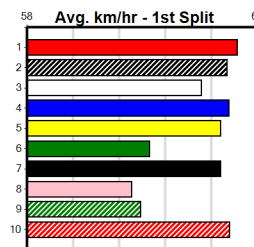

RIDE FOR LUCY

Distance: 595m, Race Type: Mixed 4/5, Total Prizemoney: $10,375
1st: $7,000, 2nd: $2,150, 3rd: $1,075, 4th: $150

Watchdog Tips:

Bet:

Table with columns: Form Box, Wgt, Dist, Track, Date, Time, BON, Margin, 1st/2nd (Time), PIR, Checked, Comment, W/R, Split 1, S/P, Grade

DOUBLE DENIM [5]
BE Bitch Dec-21 Sire: BERNARDO Dam: ON THE RUNWAY
Owner(s): L Smith
Trainer: Matthew Clark (Briagolong)
Winning Distances: < 300m (0) 300 - 399m (0) 400 - 499m (0) 500 - 599m (7) 600 - 699m (0) > 700m (0)
Winning Weights: 25.7(2) 26.0(3) 26.1(1) 26.3(1)
Box History table and Prize Best Starts table included.

TULLY LUNA [4]
BD Bitch Apr-22 Sire: FERNANDO BALE Dam: MEPUNGA ISLA
Owner(s): A Smith
Trainer: Jeffrey Britton (Anakie)
Winning Distances: < 300m (0) 300 - 399m (0) 400 - 499m (1) 500 - 599m (7) 600 - 699m (2) > 700m (0)
Winning Weights: 25.6(1) 25.9(1) 26.0(1) 26.1(1) 26.4(1) 26.5(1) 26.7(2) 27.1(2)
Box History table and Prize Best Starts table included.

ASTON MICHIGAN [5]
BD Dog Feb-21 Sire: ASTON KIMETTO Dam: ASTON ADELE
Owner(s): R Borda
Trainer: Bruno Panetta (Melton West)
Winning Distances: < 300m (0) 300 - 399m (0) 400 - 499m (1) 500 - 599m (6) 600 - 699m (4) > 700m (0)
Winning Weights: 32.5(1) 32.6(1) 32.8(1) 32.9(2) 33.0(1) 33.7(1) 34.3(1) 34.4(1) 34.8(2)
Box History table and Prize Best Starts table included.

PAW LOU LOU (NSW)[5]
BK Bitch Aug-22 Sire: NEED MY MONEYNOW Dam: FORTUNA BALE
Owner(s): B Wheeler
Trainer: Samantha Grenfell (Anakie)
Winning Distances: < 300m (0) 300 - 399m (0) 400 - 499m (1) 500 - 599m (4) 600 - 699m (0) > 700m (0)
Winning Weights: 26.2(1) 26.6(1) 26.7(1) 26.8(1) 27.0(1)
Box History table and Prize Best Starts table included.

PIGWIDGEON [4]
BEBD Bitch Feb-21 Sire: FERNANDO BALE Dam: POLIJUICE POTION
Owner(s): BAG OF LOLLYS (SYN), L Cockerell, I Cockerell, M Dopfer
Trainer: Ian Cockerell (Buckley)
Winning Distances: < 300m (0) 300 - 399m (0) 400 - 499m (4) 500 - 599m (2) 600 - 699m (0) > 700m (0)
Winning Weights: 26.8(1) 26.9(1) 27.2(1) 27.3(2) 27.6(1)
Box History table and Prize Best Starts table included.

1

2

3

4

5