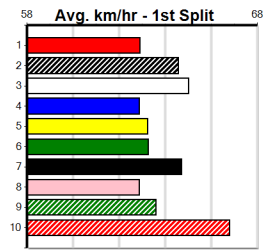

SPORTSBET GREEN TICKS

Distance: 515m, Race Type: Grade 5, Total Prizemoney: $8,785
1st: $5,900, 2nd: $1,820, 3rd: $915, 4th: $150

Watchdog Tips: [ ] [ ] [ ] [ ] Bet: [ ]

MYALL MEG [5]
F Bitch Jan-22 Sire: BEAST UNLEASHED Dam: SPOT ON CINTA
Owner(s): Palm Ridge (SYN), G Burke, L Burke
Trainer: Leanne Burke (Alberton West)
Box History table and Prize Best Starts table included.

INTERNAL AFFAIRS (NSW)[5]
BD Dog Sep-20 Sire: ZAMBORA BROCKIE Dam: NINO DE ORO
Owner(s): M Henderson
Trainer: Chloe Bowman (Kilmany)
Box History table and Prize Best Starts table included.

SUPER NUGGET [5]
BK Bitch Apr-22 Sire: TOMMY SHELBY Dam: FRANK'S GIRL
Owner(s): G Skene
Trainer: Matthew Lanigan (Rowsley)
Box History table and Prize Best Starts table included.

TWO BOO HOOK [5] BIKS
F Dog Dec-21 Sire: WHISKEY RIOT Dam: KELLY HOOK
Owner(s): C Galea
Trainer: Charlie Galea (Hazelton North)
Box History table and Prize Best Starts table included.

SOUTHERN LAW [5]
BD Dog Mar-22 Sire: FERNANDO BALE Dam: IT'S A BLUSH
Owner(s): Eye Candy (SYN), C Wilk, K Gorman
Trainer: Kate Gorman (Tanjil South)
Box History table and Prize Best Starts table included.

1

2

3

4

5