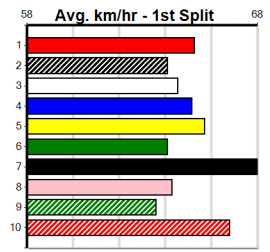

BLACKBOOK ON WATCHDOG APP

Distance: 515m, Race Type: Grade 5, Total Prizemoney: $8,785
1st: $5,900, 2nd: $1,820, 3rd: $915, 4th: $150

Watchdog Tips:

Bet:

Form Box Wgt Dist Track Date Time BON Margin 1st/2nd (Time) PIR Checked Comment WR Split 1 S/P Grade

ASTON PING [5]
BD Bitch Jan-22 Sire: FERNANDO BALE Dam: ZOOM OUT
Owner(s): R Borda
Trainer: Benjamin Magri (Avalon)
Winning Distances: < 300m (0) 300 - 399m (2) 400 - 499m (5) 500 - 599m (2) 600 - 699m (0) > 700m (0)
Winning Weights: 25.6(2) 25.7(1) 25.9(1) 26.0(1) 26.1(1) 26.2(2) 26.3(1)
Box History table and Prize Best Starts table included.

RASHID [5]
BK Dog Oct-22 Sire: ASTON RUPEE Dam: SLINKY INKY
Owner(s): M Haines
Trainer: James Shaw (Northwood)
Winning Distances: < 300m (0) 300 - 399m (0) 400 - 499m (0) 500 - 599m (5) 600 - 699m (0) > 700m (0)
Winning Weights: 29.0(1) 29.2(1) 29.5(1) 29.7(1) 30.5(1)
Box History table and Prize Best Starts table included.

REAPER [5]
BK Dog Mar-23 Sire: BERNARDO Dam: DOUBLE SUPREME
Owner(s): Buddys (SYN), S Thompson, T Lynch, M Hovey, C Mcrae
Trainer: Jason Thompson (Pearcedale)
Winning Distances: < 300m (0) 300 - 399m (0) 400 - 499m (4) 500 - 599m (0) 600 - 699m (0) > 700m (0)
Winning Weights: 35.7(1) 36.0(2) 36.1(1)
Box History table and Prize Best Starts table included.

NINETYMILE WOW (QLD)[5]
BK Bitch Apr-21 Sire: FERNANDO BALE Dam: MY SUPERSTAR
Owner(s): Ninetymile Kennels (SYN), B Whitford, G Whitford, C Johnson
Trainer: Taylor Thornton (Pearcedale)
Winning Distances: < 300m (0) 300 - 399m (2) 400 - 499m (7) 500 - 599m (2) 600 - 699m (0) > 700m (0)
Winning Weights: 27.4(1) 27.5(1) 27.8(1) 28.1(2) 28.2(3) 28.3(1) 28.6(1) 28.7(1)
Box History table and Prize Best Starts table included.

ZIPPING SPARTAN (NSW)[5]
BD Dog Mar-22 Sire: SUPERIOR PANAMA Dam: ZIPPING BAILEY
Owner(s): M Katsiris
Trainer: Michael Katsiris (Thomastown)
Winning Distances: < 300m (0) 300 - 399m (0) 400 - 499m (4) 500 - 599m (4) 600 - 699m (1) > 700m (0)
Winning Weights: 31.1(1) 31.2(1) 31.5(1) 31.7(1) 31.9(1) 32.0(2) 32.5(1) 33.1(1)
Box History table and Prize Best Starts table included.

1

2

3

4

5