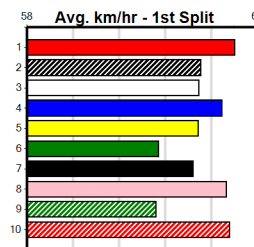

DREAMCHASERS - TICKETS ON SALE NOW

9

9:54PM

(VIC time)

Distance: 515m, Race Type: Grade 5, Total Prizemoney: $8,785
1st: $5,900, 2nd: $1,820, 3rd: $915, 4th: $150

Watchdog Tips:

Bet:

Form	Box	Wgt	Dist	Track	Date	Time	BON	Margin	1st/2nd (Time)	PIR	Checked	Comment	WR	Split 1	S/P	Grade

JAMIE BALE (NSW)[5]

BK Dog Nov-21 Sire: DYNA VILLA Dam: HADEEL BALE Trainer: Mark Delbridge (Balliang)

Owner(s): B Wheeler
Winning Distances: < 300m (0) 300 - 399m (0) 400 - 499m (3) 500 - 599m (8) 600 - 699m (0) > 700m (0)
Winning Weights: 33.0(1) 33.1(1) 33.2(2) 33.3(4) 33.5(1) 33.8(1) 33.9(1)

3rd (8)	33.9	600	MEA	R3	07-Sep-24	34.66	34.26	3.00L	POHOLKE (34.47)	M/3211	.	.	.	9.19	$2.70	5
5th (4)	34.2	600	MEA	R6	14-Sep-24	34.98	34.60	5.00L	SHREWD STICKER (34.63)	M/4545	.	.	.	9.15	$3.20	5
3rd (8)	33.7	520	NOW	R7	23-Sep-24	29.79	29.33	1.75L	ZIPPING DUVALL (29.66)	64	64	.	.	4.44	$8.50	NG
6th (6)	34.0	520	NOW	R8	30-Sep-24	30.23	29.42	12.00	BOTH BOWERS ACE (29.42)	58	58	.	.	4.39	$23.00	NG
4th (2)	33.3	515	SAN	R3	03-Oct-24	29.87	29.38	6.50L	PAW PETROV (29.44)	M/7554	.	.	.	5.20	$3.70	5
2nd (4)	33.9	600	MEA	R2	12-Oct-24	34.75	34.60	0.50L	ZIPPING GRANDE (34.73)	S/3321	.	.	.	9.17	$2.60	5
1st (5)	33.8	450	SHP	R6	02-Dec-24	25.31	25.03	0.10L	DESCRIPTION (25.31)	M/652	.	.	.	6.68	$19.90	X45
6th (4)	34.0	450	BAL	R8	11-Dec-24	25.63	24.92	8.50L	BORACAY STORM (25.06)	M/556	.	.	.	6.72	$11.40	X45

Last 3 wins NOT included above

1st (1)	33.3	595	SAN	R8	11-Apr-24	34.56	34.56	2.25L	SERENE EQUITY (34.70)	M/2111	.	.	.	9.25	$1.80	X45
1st (1)	33.2	595	SAN	R4	02-May-24	34.34	34.34	2.50L	KISAUNI (34.50)	M/2211	.	SW	.	9.22	$1.70	X45
1st (3)	33.3	515	SAP	R5	24-Jun-24	29.69	29.46	3.00L	GLOW (29.90)	S/6431	.	.	.	5.22	$3.20	5H

Box History

Bx	1st	2nd	3rd	4th	5th	6th	7th	8th
1	3	3	1					
2	2	1		1	2			
3	2	1			2	1		
4	1	2	1		1	1		
5	3		1	1	1			
6						4		
7			2	2		1	1	
8	1	2		1	2			

Prize Best	$64745.00
Starts	29.69(3)-24/6/24
Trk/Dts	47-11-8-6
APM	6-2-0-0 14740