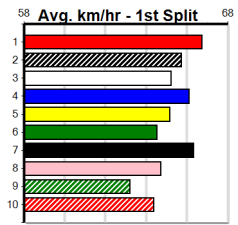

WARRNAMBOOL FENCING SPECIALISTS

Distance: 390m, Race Type: Mixed 4/5, Total Prizemoney: $3,360
1st: $2,250, 2nd: $690, 3rd: $345, 4th: $75

10

8:14PM

(VIC time)

LIGHTNING RANGE (2) is far better than his past few runs and he will find this a lot easier. ASTON SHEERAN (7) owns a sizzling 21.96 PB here and he just needs to step on terms. LALA TURBO (3) will be very strong in the run home

Watchdog Tips:

2

7

3

1

Bet:

Win 2