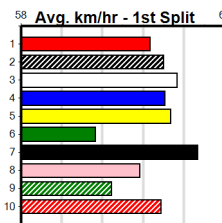

# RIDE FOR LUCY

Distance: 450m, Race Type: Grade 5, Total Prizemoney: \$2,925  
1st: \$1,950, 2nd: \$600, 3rd: \$300, 4th: \$75