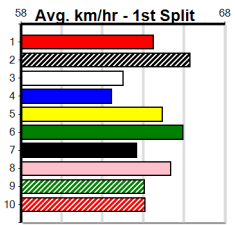

SPORTSBET HT2 (1-4 WINS)

Distance: 390m, Race Type: Restricted Win Heat, Total Prizemoney: $2,925
1st: $1,950, 2nd: $600, 3rd: $300, 4th: $75

4

6:24PM

(VIC time)

ALL TALKER (1) is armed with an electric turn of foot and he is drawn to make every post a winner.
GOT THE CASH (6) is highly talented when on song and he is expected to fire fresh. HOT SAKI (7)
is well drawn out wide.

Watchdog Tips:

1

6

7

2

Bet:

Win 1