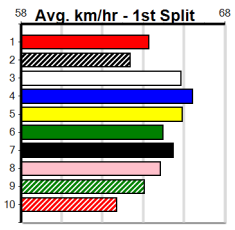

SPORTSBET HT1(1-4 WINS)

Distance: 390m, Race Type: Restricted Win Heat, Total Prizemoney: $2,925
1st: $1,950, 2nd: $600, 3rd: $300, 4th: $75

3

6:02PM
(VIC time)

PRISTINE (5) led for a long way at Ballarat and she is expected to go one better this time around.
LAID BACK LASS (4) has a good record here and she will be in the firing line from the outset.
GOLDEN BLEND (3) is racing with confidence at present

Watchdog Tips: **5** **4** **3** **6** **Bet:** **Win 5**