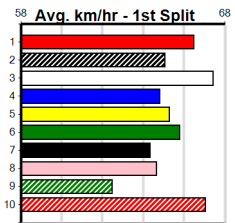

ONE MORE RACE TO GO

Distance: 390m, Race Type: Grade 5, Total Prizemoney: $2,925
1st: $1,950, 2nd: $600, 3rd: $300, 4th: $75

12

8:51PM

(VIC time)

NIMBLE TOMMY (1) can push up the track but he has a nice turn of foot and he should be able to hold his position early. MINI MILKY (2) is better than her past few runs and she can come out running. SEATS TWO (3) has the talent.

Watchdog Tips:

1

2

3

4

Bet:

Win 1