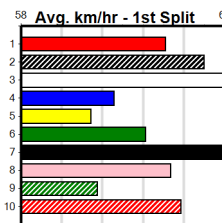

EDWARDS ELECTRICAL

Distance: 390m, Race Type: Mixed 6/7, Total Prizemoney: $2,925

1st: $1,950, 2nd: $600, 3rd: $300, 4th: $75

9

7:52PM

(VIC time)

LAURISTON GIRL (3) has been impressive in all four runs to date and she has the speed to lead throughout. NO BAD DEED (5) turned in a big performance last time and he just needs a clear crack mid race. ULTIMO (7) has pace to burn.

Watchdog Tips:

3

5

7

8

Bet:

Win 3