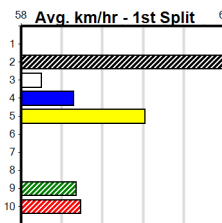

13 RACES TONIGHT

Distance: 390m, Race Type: Maiden, Total Prizemoney: $2,535
1st: $1,680, 2nd: $520, 3rd: $260, 4th: $75

1
5:17PM
(VIC time)

ULTIMATE BLEND (3) was far from disgraced when placed on debut and she will be better for the run. BRIELLE (5) caught the eye when placed on debut and she just needs a little luck in the early stages. VALLETTA FLASH (7) is a well bred type

Watchdog Tips: **3** **5** **7** **8** **Bet:** **Box Quinella 3,5,7 ($10 for 333.33%)**