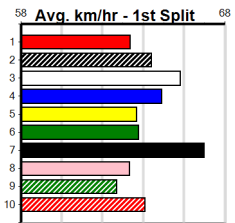

SPORTSBET HT3 (1-4 WINS)

Distance: 390m, Race Type: Restricted Win Heat, Total Prizemoney: $2,925
1st: $1,950, 2nd: $600, 3rd: $300, 4th: $75

5

6:39PM

(VIC time)

CRACKERJACK MATT (4) has been consistent to date and he can assume control soon after box rise. LITTLE DARL (1) was never headed two runs back and she will be in the firing line throughout. ZOOM BOOM (8) will get a cart across

Watchdog Tips:

4

1

8

3

Bet:

Win 4