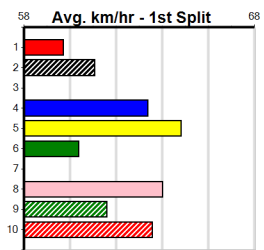

MACEY'S BISTRO

Distance: 450m, Race Type: Maiden, Total Prizemoney: $2,535
1st: $1,680, 2nd: $520, 3rd: $260, 4th: $75

PAW TORRIE (5) was brilliant when placed at Bendigo and she can go one better this time around.
VALLETTA MOON (3) was backed for a stack on debut and she will be much better for the run.
MOONLIGHT RIVER (1) was solidly placed on debut

Watchdog Tips: 5 3 1 2 Bet: Win 5

MOONLIGHT RIVER [M] Far from disgraced on debut, well drawn, threat $6.00
BK Dog Jun-23 Sire: COSMIC RUMBLE Dam: MY GIRL KIZZY
Trainer: Matthew Lanigan (Rowsley)
Winning Distances: < 300m (0) 300 - 399m (0) 400 - 499m (0) 500 - 599m (0) 600 - 699m (0) > 700m (0)
Winning Weights: 3rd (6) 35.2 450 BAL R4 13-Dec-24 25.56 25.26 4.50L RIVERSDALE MICK (25.26) S/843 6.95 $15.30 M

LAMP POST [M] Handy effort two runs back, must keep safe $9.00
BK Dog Feb-23 Sire: GOOD ODDS HARADA Dam: PIRATES PATCH
Trainer: Simon Payne (Toolern Vale)
Winning Distances: < 300m (0) 300 - 399m (0) 400 - 499m (0) 500 - 599m (0) 600 - 699m (0) > 700m (0)
Winning Weights: 2nd (1) 30.3 390 BAL R1 30-Oct-24 22.51 21.83 2.50L ASTON BOURKE (22.34) M/22 8.60 $8.50 M

VALLETTA MOON [M] Backed for a stack on debut, can atone, danger $3.20
BK Bitch May-23 Sire: KOBLENZ Dam: VALLETTA MIST
Trainer: Matthew Lanigan (Rowsley)
Winning Distances: < 300m (0) 300 - 399m (0) 400 - 499m (0) 500 - 599m (0) 600 - 699m (0) > 700m (0)
Winning Weights: 4th (5) 28.8 390 BAL R2 13-Dec-24 22.99 22.19 8.00L MAJOR LIGHTYEAR (22.44) M/75 8.89 $1.70 M

PAW FARINA (NSW)[M] Placed in four of five, place hope again $6.50
RBD Dog Feb-23 Sire: CHRISTO BALE Dam: WANNA ALLEN
Trainer: Robert Camilleri (Lara)
Winning Distances: < 300m (0) 300 - 399m (0) 400 - 499m (0) 500 - 599m (0) 600 - 699m (0) > 700m (0)
Winning Weights: 2nd (1) 37.0 400 WGL R1 01-Nov-24 22.99 22.49 3.75L JUMBUK QUEEN (22.74) M/22 8.45 $1.90 M

PAW TORRIE (NSW)[M] Brilliant effort last time out, hard to hold out $3.20
BK Bitch Feb-23 Sire: CHRISTO BALE Dam: WINNIE ALLEN
Trainer: Daniel Gibbons (Avalon)
Winning Distances: < 300m (0) 300 - 399m (0) 400 - 499m (0) 500 - 599m (0) 600 - 699m (0) > 700m (0)
Winning Weights: 2nd (6) 27.3 400 WGL R1 06-Dec-24 23.02 22.44 0.75L PRECINCT (22.98) M/44 8.49 $3.00 M