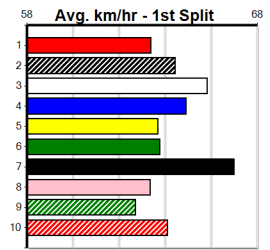

SPORTSBET HT3 (1-4 WINS)

Distance: 390m, Race Type: Restricted Win Heat, Total Prizemoney: $2,925
1st: $1,950, 2nd: $600, 3rd: $300, 4th: $75

CRACKERJACK MATT (4) has been consistent to date and he can assume control soon after box rise. LITTLE DARL (1) was never headed two runs back and she will be in the firing line throughout. ZOOM BOOM (8) will get a cart across

Watchdog Tips: 4 1 8 3 Bet: Win 4

LITTLE DARL [5] Drawn to be prominent throughout, main danger $3.60
BK Bitch Sep-22 Sire: ASTON RUPEE Dam: STAR OF JASMINE
Owner(s): MALLEE RACING (SYN), S Jardine, N Monaghan
Trainer: Donna Robertson (Bald Hills)
Winning Distances: < 300m (0) 300 - 399m (2) 400 - 499m (1) 500 - 599m (0) 600 - 699m (0) > 700m (0)
Winning Weights: 27.6(1) 27.7(1) 28.0(1)
1st (1) 27.7 300 HVL R1 13-Oct-24 17.04 16.51 1.75L BULL INDEED (17.16) M/4 . . . . 4.06 $1.50 M
1st (2) 28.0 390 BAL R12 24-Oct-24 22.26 22.08 2.25L TOUCH OF SIN (22.42) Q/11 . . . . 8.37 $18.50 7
3rd (5) 27.8 390 BAL R14 31-Oct-24 22.56 22.23 4.75L PAW XENA (22.23) Q/33 . . . SW . 8.46 $4.60 6G
5th (7) 27.7 390 BAL R4 06-Nov-24 22.98 21.76 9.50L PAW WHITLEY (22.34) M/54 . . . . 8.55 $14.10 X67
3rd (2) 27.7 390 BAL R11 21-Nov-24 22.31 21.93 4.25L DAYS OF ROSES (22.02) M/44 . . . . 8.48 $4.50 6G
4th (6) 27.6 425 BEN R10 29-Nov-24 24.43 23.63 8.00L MISS PATSY (23.87) M/744 . . . . 6.73 $61.30 6G
1st (1) 27.6 410 HOR R10 07-Dec-24 23.40 23.34 1.25L PAW KATTIA (23.49) Q/11 . . . . 10.32 $2.10 6G
6th (1) 27.8 425 BEN R12 13-Dec-24 24.59 23.66 7.00L ASTON AURELIA (24.10) Q/336 . . . . 6.56 $11.60 5
Last 3 wins NOT included above
Prize Best $7555.00
Starts FSH 13-3-1-5
Trk/Dts 0-0-0-0
APM 5913

WESTERN EMPIRE [6] Handy PB here but this is harder, prefer others $16.00
RF Dog Feb-23 Sire: ASTON FASTNET Dam: PRETTY MUCH
Owner(s): K Iles
Trainer: Vito Inguanti (Camperdown)
Winning Distances: < 300m (0) 300 - 399m (1) 400 - 499m (1) 500 - 599m (0) 600 - 699m (0) > 700m (0)
Winning Weights: 30.9(1) 31.3(1)
6th (1) 31.2 435 SLE R2 27-Oct-24 25.22 24.09 7.00L TOMMY THE HOOD (24.75) M/766 . . . . 5.37 $4.80 X67
2nd (6) 31.0 400 GEL R9 15-Nov-24 23.18 22.35 8.00L JUMBURK DENNIS (22.64) M/44 . . . . 8.70 $7.80 X67
7th (2) 30.9 450 WBL R6 21-Nov-24 26.12 25.19 14.00 CRACKERJACK TONK (25.19) S/655 . . . . 6.84 $29.80 RWH
1st (2) 30.9 390 WBL R4 25-Nov-24 22.27 22.27 4.00L BLAZING RIOT (22.55) M/11 . . . . 8.69 $6.10 X67
3rd (7) 31.2 450 WBL R4 28-Nov-24 25.66 24.99 9.50L HEY PRESTO (24.99) M/333 . . . . 6.76 $8.10 X67H
5th (5) 31.5 450 WBL R5 04-Dec-24 25.73 24.92 12.00 HEY PRESTO (24.92) M/555 . . . . 6.79 $61.30 X67F
4th (3) 31.5 460 GEL R7 09-Dec-24 26.29 25.77 7.50L MR. MIYAGI (25.77) M/544 . . . . 6.73 $17.00 X67
7th (8) 31.5 390 BAL R12 13-Dec-24 23.18 22.19 8.00L ASTON RANDAL (22.64) M/47 . . . . 8.61 $4.70 6G
Last 3 wins NOT included above
1st (1) 31.3 435 SLE R1 18-Oct-24 24.54 24.54 1.25L HAWKER HURRICANE Q/111 . . . . 5.19 $6.60 T3-M
Prize Best $3730.00
Starts FSH 22.27(2)-25/11/24
Trk/Dts 14-2-2-2
APM 1-1-0-0 3140