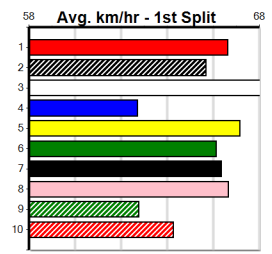

SPORTSBET SET A DEPOSIT LIMIT

Distance: 390m, Race Type: Grade 5, Total Prizemoney: $2,925
1st: $1,950, 2nd: $600, 3rd: $300, 4th: $75

LEKTRA LYANNA (8) owns a sizzling 22.01 PB here and she has the pace to cross through the bend. KALUNA CHAOS (4) can come out running and he should give a nice sight. MATTY BOY (5) is capable of causing an upset

Watchdog Tips: 8 4 5 1 Bet: Win 8

BRUTALITY [5] Better than her past two, well drawn, respect $4.60
WBK Bitch May-22 Sire: FERNANDO BALE Dam: ZIPPING TIFFANY
Owner(s): THE SIP (SYN), J Harradine, T Redmond, W Vassallo
Trainer: Garry George (Beulah)

MAJOR MIKE [5] Great win last time, this is harder, next time $8.00
BK Dog Dec-21 Sire: TOMMY SHELBY Dam: MY LUCKY MIA
Owner(s): M Pease
Trainer: Helen Hartigan (Haven)

MIKE ANGELO ZEAL [5] Better suited to straight track racing, tested $6.00
BK Dog Jun-22 Sire: SUPERIOR PANAMA Dam: ZEAL SENSATION
Owner(s): Cabo Syndicate (SYN), R Montgomery, C Balaburova, D Delic, T Neceski
Trainer: Stephen Tabb (Lara)

KALUNA CHAOS (SA)[5] Can come out running, big danger if crosses $7.50
BK Dog Sep-21 Sire: SENNACHIE Dam: ELITE CHAOS
Owner(s): D Pace
Trainer: Donna Pace (Scarsdale)

MATTY BOY [5] Solid muster, gets a cart across, major player $10.00
BK Dog Aug-21 Sire: SHIMA SHINE Dam: MEPUNGA MIDGET
Owner(s): D Keane
Trainer: Mark Keane (Koroit)

1

2

3

4

5