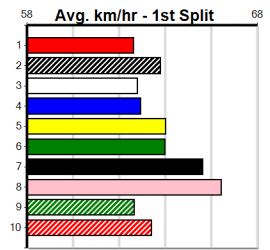

CASSIGN DESIGN

Distance: 450m, Race Type: Mixed 6/7, Total Prizemoney: $2,925
1st: $1,950, 2nd: $600, 3rd: $300, 4th: $75

SPRINGER'S BOY (8) is a serious up and comer and he has the speed to cross and lead throughout. PAW PASADENA (7) caught the eye last time and he just needs a little luck early on. CANYAN DIVERSION (6) will be charging at the business end

Watchdog Tips: 8 7 6 1 Bet: Win 8

AUSSIE FRED [7] Handy effort two runs back, must keep safe $7.50
BD Dog Nov-22 Sire: FERAL FRANKY Dam: NO GOOD DEED
Owner(s): PAYDHOFF (SYN), W Saathoff, S Payne
Trainer: Simon Payne (Toolern Vale)

MORaine WALLY [7] Poor winning record, needs to lead, tough ask $21.00
BK Dog Jan-23 Sire: KOBLENZ Dam: MORaine COCO
Owner(s): MORaine (SYN), G Judd, S Judd
Trainer: Peter Fulton (Ecklin South)

MORaine HOPE [7] Runs into a couple of handy types, prefer others $16.00
BK Bitch Jan-23 Sire: KOBLENZ Dam: MORaine COCO
Owner(s): MORaine (SYN), G Judd, S Judd
Trainer: Glenn Judd (Noorat)

STATUE OF TIME [7] Strong winner two runs back, can run a drum $8.00
BK Dog Feb-23 Sire: ASTON FASTNET Dam: PRETTY MUCH
Owner(s): K Iles
Trainer: Peter Inguanti (Camperdown)

MINH CINDY [6] In form but this is harder, place claims best $7.50
RBD Bitch Feb-23 Sire: OUT OF RANGE Dam: CHLOE LOUISE
Owner(s): T Bailey
Trainer: Jason Sharp (Lara)

1

2

3

4

5