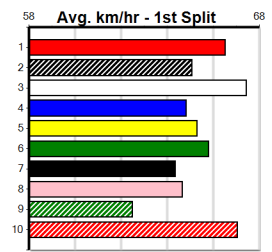

ONE MORE RACE TO GO

Distance: 390m, Race Type: Grade 5, Total Prizemoney: $2,925
1st: $1,950, 2nd: $600, 3rd: $300, 4th: $75

NIMBLE TOMMY (1) can push up the track but he has a nice turn of foot and he should be able to hold his position early. MINI MILKY (2) is better than her past few runs and she can come out running. SEATS TWO (3) has the talent.

Watchdog Tips: 1 2 3 4 Bet: Win 1

Race 1: NIMBLE TOMMY [5] Good turn of foot, drops in class, go close $3.40. Includes owner, sire, dam, winning distances, and box history.

Race 2: MINI MILKY [5] Better than her past few runs, danger if steps $6.50. Includes owner, sire, dam, winning distances, and box history.

Race 3: SEATS TWO [5] Good record here, early speed, big threat $4.80. Includes owner, sire, dam, winning distances, and box history.

Race 4: PLUTOCRACY [5] Tough draw but can ping the lids, keep safe $4.20. Includes owner, sire, dam, winning distances, and box history.

Race 5: BOURBON BULLET [5] Drawn to find early bother, look to others $10.00. Includes owner, sire, dam, winning distances, and box history.