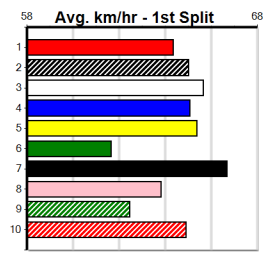

RIDE FOR LUCY

Distance: 450m, Race Type: Grade 5, Total Prizemoney: $2,925
1st: $1,950, 2nd: $600, 3rd: $300, 4th: $75

WAR TIME NOVELTY (2) will find this easier than his recent racing and he will be charging at the business end. CRANK IT (3) is better than his past two and he will be in the firing line throughout. MISS GEORGIE LEE (8) has claims

Watchdog Tips: 2 3 8 6 Bet: Win 2

ZIPPING GIAN (NSW)[5] Back in form but this is harder, place preferred $4.60
Owner(s): W Hartigan
Winning Distances: < 300m (0) 300 - 399m (6) 400 - 499m (7) 500 - 599m (0) 600 - 699m (0) > 700m (0)
Box History table and Prize Best Starts Trk/Dts APM

WAR TIME NOVELTY [5] Drops in class, will charge late, go close $3.40
Owner(s): M Crowe
Winning Distances: < 300m (0) 300 - 399m (2) 400 - 499m (14) 500 - 599m (3) 600 - 699m (0) > 700m (0)
Box History table and Prize Best Starts Trk/Dts APM

CRANK IT [5] Better than his past two, early speed, danger $6.50
Owner(s): H Manolitsis
Winning Distances: < 300m (0) 300 - 399m (0) 400 - 499m (2) 500 - 599m (1) 600 - 699m (0) > 700m (0)
Box History table and Prize Best Starts Trk/Dts APM

SHIZUKA [5] Tough draw, may get crowded early, no $12.00
Owner(s): D Carr
Winning Distances: < 300m (0) 300 - 399m (0) 400 - 499m (6) 500 - 599m (0) 600 - 699m (0) > 700m (0)
Box History table and Prize Best Starts Trk/Dts APM

BELAIR BRAE [5] Poor record here, one paced, look to others $21.00
Owner(s): P Byrne
Winning Distances: < 300m (0) 300 - 399m (3) 400 - 499m (2) 500 - 599m (0) 600 - 699m (0) > 700m (0)
Box History table and Prize Best Starts Trk/Dts APM