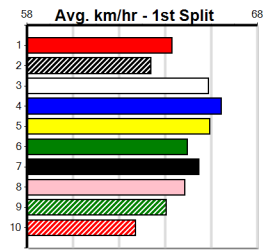

SPORTSBET HT1 (1-4 WINS)

Distance: 390m, Race Type: Restricted Win Heat, Total Prizemoney: $2,925
1st: $1,950, 2nd: $600, 3rd: $300, 4th: $75

PRISTINE (5) led for a long way at Ballarat and she is expected to go one better this time around.
LAID BACK LASS (4) has a good record here and she will be in the firing line from the outset.
GOLDEN BLEND (3) is racing with confidence at present

Watchdog Tips: 5 4 3 6 Bet: Win 5

RONNY ALLSORTS [5] Capable but prefer drawn out wide, place best $12.00
Owner(s): P Fulton
Winning Distances: < 300m (0) 300 - 399m (3) 400 - 499m (1) 500 - 599m (0) 600 - 699m (0) > 700m (0)
Box History table and Prize Best Starts table included.

SAINT RAINE [5] Yet to win here in 14 attempts, prefer others $21.00
Owner(s): P Byrne
Winning Distances: < 300m (0) 300 - 399m (0) 400 - 499m (0) 500 - 599m (3) 600 - 699m (1) > 700m (0)
Box History table and Prize Best Starts table included.

GOLDEN BLEND (NSW)[5] Racing well, settles on the speed, threat $7.50
Owner(s): A Hunter
Winning Distances: < 300m (0) 300 - 399m (2) 400 - 499m (2) 500 - 599m (0) 600 - 699m (0) > 700m (0)
Box History table and Prize Best Starts table included.

LAID BACK LASS [5] Good record here, solid muster, main danger $4.00
Owner(s): G Peach
Winning Distances: < 300m (0) 300 - 399m (3) 400 - 499m (0) 500 - 599m (0) 600 - 699m (0) > 700m (0)
Box History table and Prize Best Starts table included.

PRISTINE [7] Led for a long way last time, hard to reel in $2.80
Owner(s): A Tullio
Winning Distances: < 300m (0) 300 - 399m (0) 400 - 499m (1) 500 - 599m (0) 600 - 699m (0) > 700m (0)
Box History table and Prize Best Starts table included.