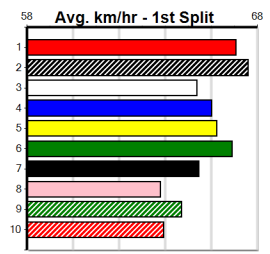

MATKO HIRE

Distance: 450m, Race Type: Mixed 4/5, Total Prizemoney: $3,360
1st: $2,250, 2nd: $690, 3rd: $345, 4th: $75

PASS THE BUCK (6) has the class edge over his rivals and he should get a nice cart across in the early stages. URIEL BALE (2) is a gifted chaser and he just needs a clear crack in the middle stages. PANAMA RHODE (4) shows promise

Watchdog Tips: 6 2 4 5 Bet: Box Quinella 2,4,6 ($10 for 333.33%)

1 GIZMO'S GIRL [5] Rises in class, drawn inside out, tough ask $26.00
BD Bitch Aug-21 Sire: HARD STYLE RICO Dam: FAUN FLAME
Owner(s): CCL (SYN), C Jackson, C Taylor, L Taylor
Trainer: Cameron Taylor (Neilborough)
Winning Distances: < 300m (0) 300 - 399m (5) 400 - 499m (0) 500 - 599m (0) 600 - 699m (0) > 700m (0)
Winning Weights: 28.6(1) 28.9(1) 29.2(2) 29.6(1)
2nd (4) 29.6 450 SHP R7 26-Aug-24 25.88 25.36 4.75L IMANI (25.55) M/552 . . . . 6.63 $20.20 5
3rd (8) 29.2 450 SHP R6 02-Sep-24 25.64 24.79 2.75L ARGYLE AXLE (25.46) Q/222 . . . . 6.62 $3.70 5
4th (3) 29.4 450 SHP R11 09-Sep-24 25.63 25.01 1.5L SOFIA RIOT (25.52) M/222 . . . . 6.66 $11.50 5
4th (3) 29.1 450 WBL R8 12-Sep-24 26.02 25.32 4.75L LEKTRA LYANNA (25.69) M/554 . . . . 6.82 $17.50 X45
4th (1) 29.1 410 HOR R10 17-Sep-24 23.49 23.11 5.50L NATALIE BALE (23.11) Q/23 . . . . 10.43 $9.00 5
4th (6) 29.3 410 HOR R4 22-Oct-24 23.57 22.99 6.50L SUPER SEQUIOA (23.14) M/33 . . . . 10.35 $19.30 5
3rd (2) 29.7 425 BEN R4 06-Dec-24 24.23 23.79 3.00L ARI GOLD (24.03) M/223 . . . SW . 6.52 $12.00 5
3rd (8) 29.6 450 SHP R8 12-Dec-24 25.50 25.33 1.5L VERSNELLEN (25.40) Q/111 . . . . 6.62 $11.00 X45
Last 3 wins NOT included above
1st (7) 29.2 390 SHP R11 23-Dec-23 22.42 21.70 0.50L CANYA SUPERSONIC (22.45) M/42 . . . . 8.55 $20.90 6G
1st (8) 29.6 390 SHP R12 01-Jan-24 22.15 21.75 3.25L SPEEDY RIOT (22.37) M/11 . . . SW . 8.40 $3.90 5
1st (7) 29.2 390 WBL R5 22-Apr-24 22.16 22.06 1.75L FULL SPEED AHEAD (22.28) Q/11 . . . . 8.55 $2.40 SH

2 URIEL BALE (NSW)[4] Gifted chaser, draw suits, danger if steps $3.40
BK Dog Jan-22 Sire: BARCIA BALE Dam: WELSLY BALE
Owner(s): B Wheeler
Trainer: Robert Camilleri (Lara)
Winning Distances: < 300m (0) 300 - 399m (0) 400 - 499m (9) 500 - 599m (8) 600 - 699m (0) > 700m (0)
Winning Weights: 33.3(2) 33.7(1) 33.9(4) 34.1(1) 34.3(2) 34.5(2) 34.7(2) 34.8(2) 34.9(1)
7th (4) 33.9 515 SAN R4 03-Oct-24 31.25 29.38 20.00 SWINDLED (29.90) M/4777 . . . V7 . 5.10 $4.10 X45
1st (2) 33.9 410 HOR R7 22-Oct-24 22.99 22.99 4.25L DONITA BALE (23.29) Q/21 . . . SW . 10.12 $1.30 X45
2nd (4) 33.9 515 SAP R7 28-Oct-24 29.48 29.42 1.00L EPITOMIZE (29.42) M/1111 . . . . 5.07 $10.10 5
1st (2) 34.1 515 SAN R10 31-Oct-24 29.29 28.97 2.00L TANNER BALE (29.42) M/1111 . . . . 5.08 $4.00 X45
4th (3) 34.5 525 MEA R7 09-Nov-24 30.38 29.52 5.50L IN THE HUB (30.02) M/3434 . . . . 5.07 $6.50 FFA
1st (6) 34.7 525 MEA R10 16-Nov-24 29.95 29.66 0.75L WHITE CREST (29.99) M/2322 . . . . 5.07 $4.80 5
2nd (3) 34.9 525 MEA R8 22-Nov-24 29.99 29.82 0.75L SILKY SAUCE (29.94) M/4222 . . . . 5.15 $2.10 X34
6th (5) 35.0 525 MEP R11 27-Nov-24 30.66 30.02 9.50L SHAYNA BALE (30.02) M/4566 . . . SW . 5.18 $2.00 X45
Last 3 wins NOT included above
1st (7) 33.3 435 SLE R7 11-Aug-24 24.42 24.42 2.75L BLAZING DINO (24.61) M/421 . . . SW . 5.28 $4.00 5
1st (4) 33.3 515 SAN R10 15-Aug-24 29.55 29.09 3.25L MY BONNEVILLE (29.77) M/4111 . . . . 5.17 $1.50 5
1st (8) 33.7 400 WGL R12 20-Sep-24 22.85 22.68 7.00L MISTY AMY (23.33) M/21 . . . . 8.51 $1.40 5