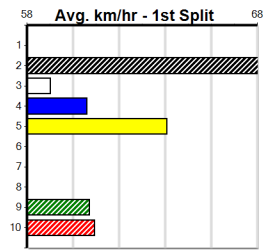

13 RACES TONIGHT

1

5:17PM

(VIC time)

Distance: 390m, **Race Type:** Maiden, **Total Prizemoney:** $2,535
1st: $1,680, **2nd:** $520, **3rd:** $260, **4th:** $75

ULTIMATE BLEND (3) was far from disgraced when placed on debut and she will be better for the run. BRIELLE (5) caught the eye when placed on debut and she just needs a little luck in the early stages. VALLETTA FLASH (7) is a well bred type

Watchdog Tips: **3** **5** **7** **8** **Bet:** Box Quinella 3,5,7 ($10 for 333.33%)

Form Box	Wgt	Dist	Track	Date	Time	BON	Margin	1st/2nd (Time)	PIR	Checked	Comment	WR	Split 1	S/P	Grade
1	MORAINE ALFIE [M] Well bred, would have trialed here, watch betting $6.50														
	BDW Dog May-23 Sire: FERDINAND BOY Dam: MORAINE ROSIE														
	Owner(s): MORAINE (SYN), G Judd, S Judd														
	Winning Distances: < 300m (0) 300 - 399m (0) 400 - 499m (0) 500 - 599m (0) 600 - 699m (0) > 700m (0)														
	Winning Weights:														
	Box History														
	Last 3 wins NOT included above														
	Trainer: Glenn Judd (Noorat)														
	Prize Best Starts Trk/Dts APM														
	Box History														
2	ACHTUNG BABY [M] Steady on debut, may need more time, place $10.00														
	BK Bitch Jan-23 Sire: BERNARDO Dam: MAYFAIR MISS														
	Owner(s): F Law														
	Winning Distances: < 300m (0) 300 - 399m (0) 400 - 499m (0) 500 - 599m (0) 600 - 699m (0) > 700m (0)														
	Winning Weights:														
	Box History														
	Last 3 wins NOT included above														
	Trainer: Philip Smith (Pascoe Vale South)														
	Prize Best Starts Trk/Dts APM														
	Box History														
3	ULTIMATE BLEND [M] Far from disgraced on debut, hard to hold out $2.80														
	BK Bitch Apr-23 Sire: AUSSIE INFRARED Dam: FRANK'S GIRL														
	Owner(s): S Philp														
	Winning Distances: < 300m (0) 300 - 399m (0) 400 - 499m (0) 500 - 599m (0) 600 - 699m (0) > 700m (0)														
	Winning Weights:														
	Box History														
	Last 3 wins NOT included above														
	Trainer: Matthew Lanigan (Rowsley)														
	Prize Best Starts Trk/Dts APM														
	Box History														
4	BELAIR RED [M] Well beaten in all four runs, must show more $12.00														
	RF Bitch Nov-22 Sire: ASTON RUPEE Dam: MEPUNGA BELLA														
	Owner(s): G Wickham														
	Winning Distances: < 300m (0) 300 - 399m (0) 400 - 499m (0) 500 - 599m (0) 600 - 699m (0) > 700m (0)														
	Winning Weights:														
	Box History														
	Last 3 wins NOT included above														
	Trainer: Elizabeth Steel (Nullawarre North)														
	Prize Best Starts Trk/Dts APM														
	Box History														
5	BRIELLE (NSW)[M] Handy effort on debut, danger with a clear run $4.80														
	BK Bitch Feb-23 Sire: ALLEN DEED Dam: ELANDA BALE														
	Owner(s): F Herbert														
	Winning Distances: < 300m (0) 300 - 399m (0) 400 - 499m (0) 500 - 599m (0) 600 - 699m (0) > 700m (0)														
	Winning Weights:														
	Box History														
	Last 3 wins NOT included above														
	Trainer: Daniel Gibbons (Avalon)														
	Prize Best Starts Trk/Dts APM														
	Box History