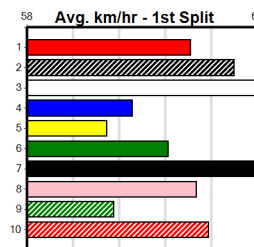

9

7:52PM

(VIC time)

Distance: 390m, Race Type: Mixed 6/7, Total Prizemoney: $2,925
1st: $1,950, 2nd: $600, 3rd: $300, 4th: $75

LAURISTON GIRL (3) has been impressive in all four runs to date and she has the speed to lead throughout. NO BAD DEED (5) turned in a big performance last time and he just needs a clear crack mid race. ULTIMO (7) has pace to burn.

Watchdog Tips: **3** **5** **7** **8** **Bet:** **Win 3**

1

GINA RHODE [7] **$12.00**

BEF Bitch **Feb-23** **Draw helps but may need it easier, next time**

Sire: FERAL FRANKY Dam: DELTA RHODE

Owner(s): N McCullagh **Trainer: Norman McCullagh (Warrnambool)**

Winning Distances: < 300m (0) 300 - 399m (1) 400 - 499m (0) 500 - 599m (0) 600 - 699m (0) > 700m (0)

Winning Weights: 32.8(1)

Run	Dist	Wgt	WBL	R	Date	Time	BOB	Margin	1st/2nd (Time)	PIR	Checked	Comment	WR	Split 1	S/P	Grade
3rd (4)	33.1	450	WBL	R1	05-Sep-24	26.07	25.59	4.25L	CONROY PARK (25.78)	M/233	.	.	.	6.99	$6.60	M
2nd (1)	32.9	450	WBL	R3	12-Sep-24	25.56	25.32	0.75L	INFRA ROCK (25.51)	M/122	.	SW	.	6.69	$2.00	M
7th (7)	33.0	450	WBL	R3	19-Sep-24	26.45	25.20	13.00	REUBEN HILL (25.56)	M/687	.	.	.	6.83	$4.90	MH
4th (3)	32.6	390	WBL	R2	26-Sep-24	23.02	22.14	7.50L	SAINT XAVIER (22.49)	S/66	.	.	.	9.15	$1.60	M
3rd (1)	32.8	390	WBL	R3	17-Oct-24	22.28	21.72	4.75L	ALIIR (21.95)	M/64	.	.	.	9.00	$3.60	M
1st (1)	32.8	390	WBL	R2	21-Nov-24	22.29	21.81	5.50L	NOVA OWEN (22.64)	Q/31	.	.	.	8.77	$2.00	M
4th (2)	32.5	450	WBL	R5	28-Nov-24	25.48	24.99	2.75L	JILL'S JULIETTE (25.29)	M/466	.	.	.	6.75	$5.20	X67H
4th (7)	32.5	450	WBL	R5	04-Dec-24	25.71	24.92	12.00	HEY PRESTO (24.92)	M/866	.	.	.	6.87	$16.80	X67F

Last 3 wins NOT included above

Box History

Bx	1st	2nd	3rd	4th	5th	6th	7th	8th
1	1	1	1					
2				1				
3					1			
4			1					
5								
6								
7				1				1
8								

Prize Best $2945.00
Starts 22.28(1)-17/10/24
Trk/Dts 8-1-1-2
APM 3-1-0-1
2499

2

TOP FLIGHT [7] **$14.00**

BKW Dog **Mar-23** **Steady maiden winner, rises in class, tested**

Sire: BEAST UNLEASHED Dam: ULTIMATE QUEST

Owner(s): Watts Waugh Talarico (SYN), G Talarico, J Waugh **Trainer: Gary Hunt (Cudjee)**

Winning Distances: < 300m (0) 300 - 399m (0) 400 - 499m (1) 500 - 599m (0) 600 - 699m (0) > 700m (0)

Winning Weights: 29.1(1)

Run	Dist	Wgt	WBL	R	Date	Time	BOB	Margin	1st/2nd (Time)	PIR	Checked	Comment	WR	Split 1	S/P	Grade
3rd (8)	29.0	390	WBL	R1	28-Nov-24	22.61	21.84	5.50L	KING OF KINDRED (22.24)	M/23	.	.	.	8.74	$3.80	M
1st (1)	29.1	410	HOR	R2	03-Dec-24	23.91	23.06	3.75L	SOLAR EBONY (24.17)	M/11	.	.	.	10.44	$1.70	M
4th (7)	28.9	410	HOR	R3	10-Dec-24	24.08	23.06	12.00	NOVA OWEN (23.29)	M/34	.	.	.	10.59	$12.80	X67

Last 3 wins NOT included above

Box History

Bx	1st	2nd	3rd	4th	5th	6th	7th	8th
1	1							
2								
3								
4								
5								
6								
7				1				
8			1					

Prize Best $2015.00
Starts 22.61(8)-28/11/24
Trk/Dts 3-1-0-1
APM 1-0-0-1
2015