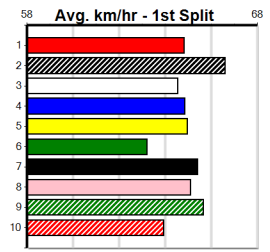

WARRNAMBOOL RACE 13

Distance: 390m, Race Type: Grade 5, Total Prizemoney: $2,925
1st: $1,950, 2nd: $600, 3rd: $300, 4th: $75

HENRY BALE (1) will find this easier than his recent racing and he is drawn to get all the breaks.
CIRCLE THE SPACE (2) was never headed at Horsham and he can run a cheeky race again.
GYPSY ORDAIN (8) can run a cheeky race

Watchdog Tips: 1 2 8 7 Bet: Win 1

Form Box for HENRY BALE (NSW)[5]. Includes details on sire (FERAL FRANKY), dam (ZELZER ALLEN), winning distances, and a box history table.

Form Box for CIRCLE THE SPACE [5]. Includes details on sire (KC AND ALL), dam (CIRCLE OF DREAMS), winning distances, and a box history table.

Form Box for IMPRESS JOE (NSW)[5]. Includes details on sire (FERNANDO BALE), dam (SHE'S SALACIOUS), winning distances, and a box history table.

Form Box for OUR VISION [5]. Includes details on sire (BERNARDO), dam (DENISE'S VISION), winning distances, and a box history table.

Form Box for STRESS TEST [5]. Includes details on sire (MY REDEEMER), dam (MISS ENERGISER), winning distances, and a box history table.