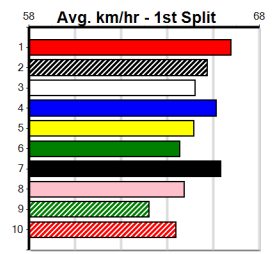

WARRNAMBOOL FENCING SPECIALISTS

Distance: 390m, Race Type: Mixed 4/5, Total Prizemoney: $3,360
1st: $2,250, 2nd: $690, 3rd: $345, 4th: $75

LIGHTNING RANGE (2) is far better than his past few runs and he will find this a lot easier. ASTON SHEERAN (7) owns a sizzling 21.96 PB here and he just needs to step on terms. LALA TURBO (3) will be very strong in the run home

Watchdog Tips: 2 7 3 1 Bet: Win 2

CRUISIN' CHERRY [4] Racing with confidence, early speed, respect $3.60
Owner(s): D Keane
Winning Distances: < 300m (0) 300 - 399m (7) 400 - 499m (5) 500 - 599m (0) 600 - 699m (0) > 700m (0)
Box History table and Prize Best Starts table included.

LIGHTNING RANGE [5] No luck of late, can make amends, go close $3.20
Owner(s): N Powell
Winning Distances: < 300m (0) 300 - 399m (0) 400 - 499m (5) 500 - 599m (0) 600 - 699m (0) > 700m (0)
Box History table and Prize Best Starts table included.

LALA TURBO [4] Strong type, can find the rail early, threat $16.00
Owner(s): C Roberts
Winning Distances: < 300m (0) 300 - 399m (1) 400 - 499m (11) 500 - 599m (1) 600 - 699m (0) > 700m (0)
Box History table and Prize Best Starts table included.

BLAME SPENCER [5] Front runner, too much pace inside and out $9.00
Owner(s): A Scott
Winning Distances: < 300m (0) 300 - 399m (10) 400 - 499m (3) 500 - 599m (0) 600 - 699m (0) > 700m (0)
Box History table and Prize Best Starts table included.

CRUSH YOUR RUSH (NSW)[5] Returned to form at Bendigo, place claims $7.50
Owner(s): M Crowe
Winning Distances: < 300m (0) 300 - 399m (3) 400 - 499m (8) 500 - 599m (0) 600 - 699m (0) > 700m (0)
Box History table and Prize Best Starts table included.