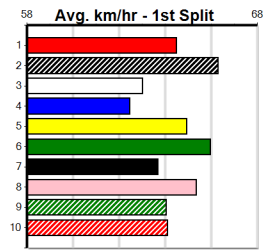

SPORTSBET HT2 (1-4 WINS)

Distance: 390m, Race Type: Restricted Win Heat, Total Prizemoney: $2,925
1st: $1,950, 2nd: $600, 3rd: $300, 4th: $75

ALL TALKER (1) is armed with an electric turn of foot and he is drawn to make every post a winner.
GOT THE CASH (6) is highly talented when on song and he is expected to fire fresh. HOT SAKI (7) is well drawn out wide.

Watchdog Tips: 1 6 7 2 Bet: Win 1

ALL TALKER [5] Explodes soon after box rise, hard to hold out $2.80
BK Dog Feb-22 Sire: SHIMA SHINE Dam: SUPER YESY Trainer: Kathleen Boyle (Lethbridge)
Winning Distances: < 300m (0) 300 - 399m (2) 400 - 499m (2) 500 - 599m (0) 600 - 699m (0) > 700m (0)
Winning Weights: 33.9(1) 34.3(1) 34.6(1) 35.2(1)
Box History table and Prize Best Starts table included.

BOMBARDA MAXIMA [5] Better than his past few runs, must respect $10.00
RF Dog Jan-23 Sire: BERNARDO Dam: SLINGSHOT GYPSY Trainer: Mark Johnson (Ross Creek)
Winning Distances: < 300m (0) 300 - 399m (0) 400 - 499m (4) 500 - 599m (0) 600 - 699m (0) > 700m (0)
Winning Weights: 32.3(2) 33.3(1) 33.9(1)
Box History table and Prize Best Starts table included.

HARRY CHANA (NSW)[5] Racing well but may need it easier, place best $10.00
BK Dog Dec-21 Sire: ZAMBORA BROCKIE Dam: ELEGANT MALT Trainer: Peter Crawley (Mortlake)
Winning Distances: < 300m (0) 300 - 399m (3) 400 - 499m (0) 500 - 599m (0) 600 - 699m (0) > 700m (0)
Winning Weights: 29.4(1) 30.3(1) 30.4(1)
Box History table and Prize Best Starts table included.

BELAIR BETTY [6] One paced, drawn to find bother, tested $21.00
BK Bitch Nov-22 Sire: ASTON RUPEE Dam: MEPUNGA BELLA Trainer: Trevor Steel (Nullawarre North)
Winning Distances: < 300m (0) 300 - 399m (1) 400 - 499m (1) 500 - 599m (0) 600 - 699m (0) > 700m (0)
Winning Weights: 28.1(1) 28.3(1)
Box History table and Prize Best Starts table included.

EVIE MALDINI [5] Front runner, too much pace in this event $12.00
BK Bitch Oct-21 Sire: DROOPYS MALDINI Dam: ONE STEP AHEAD Trainer: Craig Treherne (Lara)
Winning Distances: < 300m (0) 300 - 399m (2) 400 - 499m (2) 500 - 599m (0) 600 - 699m (0) > 700m (0)
Winning Weights: 28.1(2) 28.2(2)
Box History table and Prize Best Starts table included.