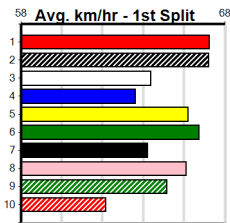

BEACHSIDE SECURITY

Distance: 400m, Race Type: Grade 5, Total Prizemoney: $2,925 1st: $1,950, 2nd: $600, 3rd: $300, 4th: $75

TANNER BALE (1) is far better than his past few runs and he is drawn to make every post a winner. TORNADO TAHLIA (6) led for a long way last time and she will give a great sight once again. ASTON AURELIA (5) can come out running and is a threat

Watchdog Tips: 1 6 5 8 Bet: Win 1

Main table containing race details for 10 horses, including names, trainers, owners, and performance statistics. Each entry includes a 'Winning Boxes' table with prize and best start information.