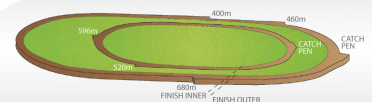

This race program is proudly sponsored by:

Geelong

Friday, 20 December, 2024
First Race: 7:18PM (VIC time)

Bets of the Day:

- Win - ZIPPING GRYLLIS (R9B2)
- Win - TANNER BALE (R10B1)
- Win - PAW REX (R12B5)

Suggested Quaddie:

- 1st Leg: 1,2,3   2nd Leg: 1,2,7
- 3rd Leg: 2,3,5   4th Leg: 1,3,8
- Cost: $50 for 61.73%

Download Now
The NEW WATCHDOG

Mobile Form Guide

Average Winning Time:

Distance	Grade	Avg. Time
400m	Mixed 3/4	22.49
400m	Mixed 6/7	22.75
400m	Grade 5	22.76
400m	Maiden	22.91
460m	Mixed 4/5	25.78
460m	Mixed 6/7	26.00
460m	Grade 5	26.01
520m	Restricted Win	30.29

Track Record:

Distance	Time	Greyhound	Date Set
400m	21.995	UNLEASH COLLINDA	27-May-23
460m	25.106	BLACK MAGIC OPAL	18-Oct-13
520m	29.518	FERNANDO EXPRESS	27-Jul-18
596m	33.968	XYLIA ALLEN	15-Feb-13
680m	38.687	COLLINDA LADY	15-Apr-22

Geelong