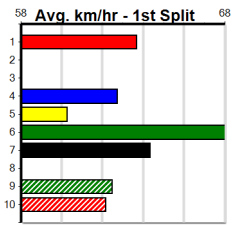

MERV JENNINGS SIGNS

Distance: 400m, Race Type: Maiden, Total Prizemoney: $2,535
1st: $1,680, 2nd: $520, 3rd: $260, 4th: $75

2

7:34PM

(VIC time)

ASTON TERESA (8) is a member of a powerful kennel and a forward showing is expected.
FENELLA (6) showed early speed when placed on debut and she will be better for the run. TINKER DREW (7) won't be too far away late.

Watchdog Tips: **8** **6** **7** **4** **Bet:** **Box Quinella 6,7,8 ($10 for 333.33%)**