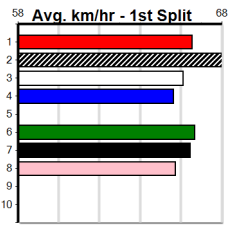

GEELONG PRINTING

Distance: 400m, Race Type: Mixed 3/4, Total Prizemoney: \$3,360
1st: \$2,250, 2nd: \$690, 3rd: \$345, 4th: \$75

9

9:55PM
(VIC time)

ZIPPING GRYLLIS (2) has the class edge over his rivals and he will be carving out time on the arm.
YAMGATA BALE (4) has a top record here and she is capable of causing an upset. COME AND SEE
(7) was brilliant last time out.