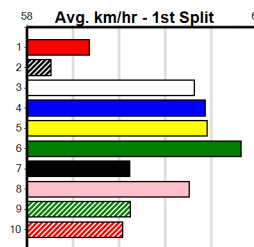

Geelong

1

7:18PM

(VIC time)

THE BECKLEY CENTRE GEELONG

Distance: 400m, Race Type: Maiden, Total Prizemoney: $2,535
1st: $1,680, 2nd: $520, 3rd: $260, 4th: $75

ASTON EMBER (6) led for a long way when placed here on debut and she will be much better for the run. SEEK TO FLY (5) showed improvement last time and she will be prominent throughout. LEVIATHAN (3) is nearing a win

Watchdog Tips: **6** **5** **3** **1** **Bet:** **Win 6**

Form Box	Wgt	Dist	Track	Date	Time	BON	Margin	1st/2nd (Time)	PIR	Checked	Comment	W/R	Split 1	S/P	Grade		
1	MAXIMUM HANNAH [M] Better for the run on debut, must keep safe $7.50																
	BD	Bitch	Nov-22		Sire: SUPERIOR PANAMA		Dam: MAXIMUM KACK		Trainer: Jordan Cooper (Lethbridge)								
	Owner(s): JORDEAN (SYN), J Cooper, J Cooper																
	Winning Distances: < 300m (0) 300 - 399m (0) 400 - 499m (0) 500 - 599m (0) 600 - 699m (0) > 700m (0)																
	Winning Weights:																
	5th (7)	30.0	390	BAL	R3	13-Dec-24	22.61	22.19	4.00L	FEROCIOUS CANARY (22.34)	M/46			8.64	$11.60	M	
	Last 3 wins NOT included above																
	Box History																
	Prize Best Starts Trk/Dts APM																
	2	ASTON SURPRISE [M] Far from disgraced on debut, put in exotics $9.00															
F		Bitch	Feb-23		Sire: ASTON FASTNET		Dam: ASTON ULTRA		Trainer: Chris Reynolds (Little River)								
Owner(s): R Borda																	
Winning Distances: < 300m (0) 300 - 399m (0) 400 - 499m (0) 500 - 599m (0) 600 - 699m (0) > 700m (0)																	
Winning Weights:																	
6th (5)		29.5	390	BAL	R3	13-Dec-24	22.65	22.19	4.50L	FEROCIOUS CANARY (22.34)	S/65			8.79	$44.40	M	
Last 3 wins NOT included above																	
Box History																	
Prize Best Starts Trk/Dts APM																	
3		LEVIATHAN (NSW)[M] Placed in three of four to date, threat if steps $4.50															
	BK	Dog	Aug-22		Sire: ASTON RUPEE		Dam: LOOK FANCY NANCY		Trainer: Stavros Arvanitis (Frankston)								
	Owner(s): Fantastic seven (SYN), S Arvanitis, P Petrovski, L Dalais, N Vougioukas, J Therese, T Viragh																
	Winning Distances: < 300m (0) 300 - 399m (0) 400 - 499m (0) 500 - 599m (0) 600 - 699m (0) > 700m (0)																
	Winning Weights:																
	2nd (8)	33.1	400	WGL	R1	22-Oct-24	23.39	22.73	6.50L	BARKLY STREET (22.95)	S/34	SW		8.47	$7.30	M	
	2nd (2)	33.1	400	WGL	R1	19-Nov-24	22.65	22.27	3.5L	COLLINDA LOU (22.41)	S/22			8.33	$5.80	M	
	3rd (2)	33.2	400	GEL	R3	28-Nov-24	23.04	22.55	4.50L	PRISTINE (22.73)	M/54	SW		8.74	$2.20	MH	
	5th (6)	33.5	400	GEL	R1	06-Dec-24	23.16	22.31	9.50L	MAV REIKO (22.50)	M/65			8.81	$4.80	MF	
	Last 3 wins NOT included above																
Box History																	
Prize Best Starts Trk/Dts APM																	
4	SPECIAL PLAYS [M] Tough draw but has some talent, place claims $10.00																
	BD	Bitch	Jan-23		Sire: TOMMY SHELBY		Dam: SHE CAN EXCITE		Trainer: Nicole Salna (Anakie)								
	Owner(s): C Capuano																
	Winning Distances: < 300m (0) 300 - 399m (0) 400 - 499m (0) 500 - 599m (0) 600 - 699m (0) > 700m (0)																
	Winning Weights:																
	2nd (7)	25.8	400	GEL	R2	27-Sep-24	23.04	22.22	5.00L	LIGHTNING RANGE (22.70)	S/32			8.61	$5.60	M	
	7th (3)	26.2	400	GEL	R1	02-Nov-24	23.82	22.24	16.00	MY BOY PARKER (22.75)	S/76			8.91	$3.40	M	
	3rd (3)	26.3	400	GEL	R1	26-Nov-24	22.95	22.58	3.75L	MADDY GIBLET (22.70)	M/22			8.46	$7.80	M	
	2nd (6)	27.0	400	GEL	R2	10-Dec-24	23.15	22.51	3.00L	SELL YOUR SOUL (22.96)	M/22			8.47	$4.90	M	
	Last 3 wins NOT included above																
Box History																	
Prize Best Starts Trk/Dts APM																	
5	SEEK TO FLY [M] Showed improvement last time, danger if crosses $4.80																
	BK	Bitch	Feb-23		Sire: ASTON RUPEE		Dam: GO SEEK HEIDI		Trainer: Angela Langton (Anakie)								
	Owner(s): CHAMPAGNE PTN (SYN), S Smith, A Langton																
	Winning Distances: < 300m (0) 300 - 399m (0) 400 - 499m (0) 500 - 599m (0) 600 - 699m (0) > 700m (0)																
	Winning Weights:																
	5th (3)	26.0	515	SAP	R4	18-Nov-24	30.83	29.43	20.00	PERLE NOIR (29.43)	M/2233			5.20	$11.80	MH	
	5th (8)	26.6	525	MEP	R1	04-Dec-24	31.11	29.74	14.00	MEPUNGA SCARLETT (30.15)	M/3334			5.21	$19.80	MH