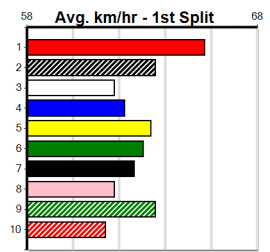

TTS ELECTRICS

Distance: 460m, Race Type: Mixed 6/7, Total Prizemoney: $2,925
1st: $1,950, 2nd: $600, 3rd: $300, 4th: $75

ASTON TAMSYN (1) has turned in some nice performances to date and she is drawn to make every post a winner. MIKAELA'S JOY (2) was impressive two runs back and she will get a nice run through early. VERY SNEAKY (3) has solid claims

Watchdog Tips: 1 2 3 5 Bet: Box Quinella 1,2,3 ($10 for 333.33%)

ASTON TAMSYN [7] Impressive type, drawn to lead, take catching $2.80
BK Bitch Apr-23 Sire: TOMMY SHELBY Dam: ASTON MIRAGE
Trainer: David Geall (Lara)
Winning Distances: < 300m (0) 300 - 399m (0) 400 - 499m (1) 500 - 599m (0) 600 - 699m (0) > 700m (0)
Winning Weights: 25.4(1)
3rd (1) 25.8 450 BAL R1 20-Nov-24 25.54 25.27 2.25L SNOWBALL ONE (25.38) Q/222 6.62 $3.30 M
1st (1) 25.4 400 GEL R2 28-Nov-24 22.59 22.55 2.25L MAJOR LIGHTYEAR (22.74) Q/11 8.25 $1.50 MH
3rd (8) 25.4 400 GEL R1 06-Dec-24 22.94 22.31 6.50L MAV REIKO (22.50) S/44 8.69 $2.20 MF
3rd (3) 25.3 450 BAL R6 13-Dec-24 25.55 25.26 2.50L MAV REIKO (25.39) M/433 6.79 $5.00 7
Last 3 wins NOT included above

MIKAELA'S JOY (SA)[7] Handy effort two runs back, clear danger $8.00
BD Bitch Feb-23 Sire: BARCIA BALE Dam: LILY PAD
Trainer: Lisa Delbridge (Balliang)
Winning Distances: < 300m (0) 300 - 399m (0) 400 - 499m (1) 500 - 599m (0) 600 - 699m (0) > 700m (0)
Winning Weights: 28.1(1)
6th (7) 28.0 450 BAL R10 24-Oct-24 26.69 25.39 18.00 QUEST FOR ANGEL (25.48) S/675 6.89 $3.40 M
1st (2) 28.1 450 BAL R4 31-Oct-24 25.69 25.08 2.25L CHATTANOOGA (25.84) Q/111 6.66 $3.50 M
4th (1) 27.9 450 BAL R9 06-Nov-24 25.59 25.30 4.25L HIGHLY ABRASIVE (25.30) M/233 6.63 $31.00 X67H
3rd (4) 27.5 460 WGL R9 12-Nov-24 26.01 25.65 3.75L SHORT STRAW TREV (25.76) M/444 6.71 $46.30 X67
5th (1) 28.5 450 BAL R7 21-Nov-24 25.91 25.19 11.00 JILL'S JULIETTE (25.19) M/565 6.81 $1.90 7
2nd (4) 28.0 450 WBL R5 28-Nov-24 25.43 24.99 2.25L JILL'S JULIETTE (25.29) M/543 6.80 $11.30 X67H
3rd (1) 28.0 450 WBL R5 04-Dec-24 25.45 24.92 8.00L HEY PRESTO (24.92) M/444 6.65 $9.40 X67F
7th (2) 28.0 450 BAL R2 11-Dec-24 25.85 24.92 11.00 JILL'S JULIETTE (25.13) S/778 6.74 $10.80 RWH
Last 3 wins NOT included above

VERY SNEAKY [6] Hit or miss early but has the talent, can threaten $4.20
BK Dog Jan-23 Sire: FLYING RICCIARDO Dam: GET REAL
Trainer: Mark Delbridge (Balliang)
Winning Distances: < 300m (0) 300 - 399m (0) 400 - 499m (2) 500 - 599m (0) 600 - 699m (0) > 700m (0)
Winning Weights: 30.9(1) 31.0(1)
3rd (7) 30.9 450 BAL R9 24-Oct-24 25.95 25.39 7.00L PRINCE AVENGER (25.47) M/543 7.01 $2.60 M
3rd (6) 31.0 450 BAL R4 31-Oct-24 25.85 25.08 2.25L MIKAELA'S JOY (25.69) M/432 6.91 $2.30 M
3rd (8) 31.0 450 BAL R2 06-Nov-24 26.63 25.30 5.50L BIG BOSS GIBLET (26.25) M/443 6.92 $1.90 M
4th (3) 30.9 450 BAL R1 13-Nov-24 26.01 25.03 9.00L CRACKERJACK LES (25.38) M/533 6.78 $7.00 M
1st (3) 30.9 450 BAL R5 21-Nov-24 25.37 25.19 1.5L PAW URSULA (25.48) Q/111 6.64 $2.80 M
7th (3) 30.7 450 WBL R4 28-Nov-24 26.14 24.99 17.00 HEY PRESTO (24.99) S/777 7.66 $5.20 X67H
1st (4) 31.0 460 GEL R6 10-Dec-24 25.99 25.99 0.75L PAW LILIBET (26.02) M/322 6.67 $3.20 X67
2nd (2) 31.2 450 BAL R7 13-Dec-24 25.68 25.26 5.50L ASCEND ECSTATIC (25.31) S/633 6.74 $2.60 7
Last 3 wins NOT included above