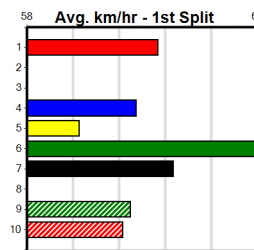

MERV JENNINGS SIGNS

Distance: 400m, Race Type: Maiden, Total Prizemoney: $2,535
1st: $1,680, 2nd: $520, 3rd: $260, 4th: $75

ASTON TERESA (8) is a member of a powerful kennel and a forward showing is expected.
FENELLA (6) showed early speed when placed on debut and she will be better for the run. TINKER
DREW (7) won't be too far away late.

Watchdog Tips: **8** **6** **7** **4** **Bet:** Box Quinella 6,7,8 ($10 for 333.33%)

1

SPECIAL PLAYERS [M] **Beaten in all three runs here, prefer others** **$12.00**
BEBD Bitch Jan-23 Sire: TOMMY SHELBY Dam: SHE CAN EXCITE Trainer: Clint Capuano (Anakie)

Owner(s): C Capuano
Winning Distances: < 300m (0) 300 - 399m (0) 400 - 499m (0) 500 - 599m (0) 600 - 699m (0) > 700m (0)

Winning Weights:

Run	Wt	Dist	Track	Race	Date	Time	BOB	Margin	1st/2nd (Time)	PIR	Checked	Comment	WR	Split 1	S/P	Grade
2nd (2)	24.7	390	SHP	R2	14-Oct-24	22.64	21.74	2.75L	ASTON MERRICK (22.45)	M/32	.	.	.	8.84	$12.10	M
4th (5)	24.5	400	GEL	R1	01-Nov-24	23.55	22.44	9.50L	WARM HUGS (22.90)	M/34	.	.	.	8.63	$10.00	M
6th (7)	24.5	410	HOR	R1	09-Nov-24	25.23	22.98	26.00	PAW EDEN (23.47)	M/75	.	.	.	11.01	$5.60	M
3rd (8)	24.7	390	WBL	R3	25-Nov-24	23.06	22.27	7.50L	MINH JACK (22.56)	M/23	.	.	.	8.85	$4.30	M
6th (3)	25.2	350	HVL	R1	29-Nov-24	20.28	19.46	9.00L	NO WORDS (19.67)	M/4	.	.	.	6.79	$6.30	T3-M
4th (5)	25.3	400	GEL	R3	05-Dec-24	23.31	22.56	8.00L	BRUNO CHOCOLATE (22.78)	M/44	.	.	.	8.72	$17.30	RW
8th (3)	25.5	400	GEL	R3	09-Dec-24	23.47	22.41	9.50L	LADY TEQUILA (22.81)	M/88	.	.	V0	9.11	$20.10	M

Last 3 wins NOT included above

Box History

Bx	1st	2nd	3rd	4th	5th	6th	7th	8th
1								
2	1							
3						1		1
4								
5				2				
6								
7						1		
8		1						

Prize Best	$805.00
Starts	23.31(5)-5/12/24
Trk/Dts	7-0-1-1
APM	3-0-0-0
	582

2

ASTON CAPER [M] **Failed to beat a runner on debut, tested** **$10.00**
F Bitch Apr-23 Sire: ASTON DEE BEE Dam: ASTON GENEVE Trainer: Chris Reynolds (Little River)

Owner(s): R Borda
Winning Distances: < 300m (0) 300 - 399m (0) 400 - 499m (0) 500 - 599m (0) 600 - 699m (0) > 700m (0)

Winning Weights:

Run	Wt	Dist	Track	Race	Date	Time	BOB	Margin	1st/2nd (Time)	PIR	Checked	Comment	WR	Split 1	S/P	Grade
8th (7)	27.3	390	BAL	R2	13-Dec-24	23.46	22.19	15.00	MAJOR LIGHTYEAR (22.44)	M/88	.	.	W	8.91	$23.30	M

Last 3 wins NOT included above

Box History

Bx	1st	2nd	3rd	4th	5th	6th	7th	8th
1								
2								
3								
4								
5								
6								
7								1
8								

Prize Best	$0.00
Starts	FSH
Trk/Dts	1-0-0-0
APM	0-0-0-0
	0

3

SUNNY BOY [M] **Well bred, would have trialed here, watch betting** **$6.50**
F Dog Feb-23 Sire: KOBLENZ Dam: KHLO MONEY Trainer: Greg Shand (Bacchus Marsh)

Owner(s): TIN MEN RACING (SYN), N Cartledge, G Shand
Winning Distances: < 300m (0) 300 - 399m (0) 400 - 499m (0) 500 - 599m (0) 600 - 699m (0) > 700m (0)

Winning Weights:

Run	Wt	Dist	Track	Race	Date	Time	BOB	Margin	1st/2nd (Time)	PIR	Checked	Comment	WR	Split 1	S/P	Grade

Last 3 wins NOT included above

Box History

Bx	1st	2nd	3rd	4th	5th	6th	7th	8th
1								
2								
3								
4								
5								
6								
7								
8								

Prize Best	$0
Starts	FSH
Trk/Dts	0-0-0-0
APM	0-0-0-0
	0