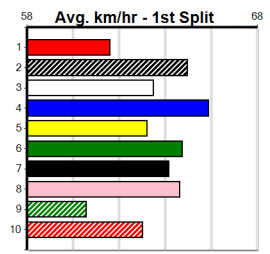

Geelong

7

9:18PM

(VIC time)

SPORTSBET FINAL (1-4 WINS)

Distance: 520m, Race Type: Restricted Win, Total Prizemoney: $3,875
1st: $2,600, 2nd: $800, 3rd: $400, 4th: $75

MAXIMUM BARB (3) has been luckless in her past two and a clean getaway can see her make amends. ASTON PERK (2) led for a long way last time and he will give a great sight once again. PAW EVA (5) will continue to get stronger.

Watchdog Tips: 3 2 5 1 Bet: Win 3

Form Box Wgt Dist Track Date Time BON Margin 1st/2nd (Time) PIR Checked Comment W/R Split 1 S/P Grade

STRAIGHT FACTS [7] Solidly placed in his past three, may be value $10.00
Owner(s): Reynolds Cram (SYN), C Reynolds, B Cram
Trainer: Chris Reynolds (Little River)
Box History table and statistics

ASTON PERK [5] Led for a long way last time, main danger $4.60
Owner(s): R Borda
Trainer: Mark McClelland (Lovely Banks)
Box History table and statistics

MAXIMUM BARB [5] No luck in her past two, can atone, yes $3.60
Owner(s): J Cooper
Trainer: Jordan Cooper (Lethbridge)
Box History table and statistics

MEPUNGA ROCKY [5] Capable but may get crowded early on, place $4.20
Owner(s): B Smith
Trainer: Jeffrey Britton (Anakie)
Box History table and statistics

PAW EVA (NSW)[6] Good muster, getting stronger, can threaten $7.50
Owner(s): B Wheeler
Trainer: Correy Grenfell (Anakie)
Box History table and statistics