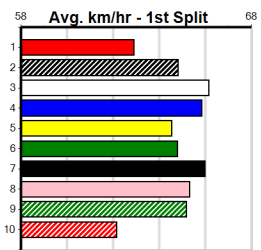

MELBOURNE CONTAINER PARK

Distance: 400m, Race Type: Grade 5, Total Prizemoney: $2,925
1st: $1,950, 2nd: $600, 3rd: $300, 4th: $75

DOT'S REDEEMER (1) has a good record here and a clean getaway can see her lead throughout.
BIG BUCKETS (6) is another who goes well here and he can work into the mix mid race. THAT'S MY COUSIN (3) can burn early on.

Watchdog Tips: **1** **6** **3** **4** **Bet:** Box Quinella 1,3,6 ($10 for 333.33%)

1

DOT'S REDEEMER [5] Handy effort two runs back, hard to hold out **$3.40**

BK Bitch Feb-21 Sire: MY REDEEMER Dam: MADAM BUTTERFLY
Owner(s): MILLIONAIRES (SYN), J Farrugia, A Farrugia
Trainer: Marcus Lloyd (Balliang)

Winning Distances: < 300m (0) 300 - 399m (6) 400 - 499m (7) 500 - 599m (0) 600 - 699m (0) > 700m (0)
Winning Weights: 27.4(1) 27.7(3) 27.8(1) 28.3(1) 28.5(1) 28.6(2) 28.7(1) 29.1(2) 29.6(1)

Box	1st	2nd	3rd	4th	5th	6th	7th	8th
1	1	3	2	3	2			
2	4	1		3	2	2	1	
3	1		2			3	2	
4	1		1	1	3	3	3	1
5		1	4	2	1	1		1
6	1	1	2	2		2		
7	2		2	1				
8	3	2	4	2	2	1		

Prize Best Starts Trk/Dts APM: $35630.00, 22.51(7)-20/12/22, 83-13-8-17, 45-7-4-10, 4805

2

BURN AROUND [5] Needs to lead, too much pace outside, no **$10.00**

BK Dog Dec-22 Sire: BERNARDO Dam: BLOW ME KISSES
Owner(s): MAKES ME HAPPY (SYN), T Deglaitis, T Deglaitis
Trainer: Troy Deglaitis (Moolap)

Winning Distances: < 300m (0) 300 - 399m (1) 400 - 499m (2) 500 - 599m (0) 600 - 699m (0) > 700m (0)
Winning Weights: 30.5(1) 30.8(2)

Box	1st	2nd	3rd	4th	5th	6th	7th	8th
1	1					1		1
2								
3	1	1			1			
4		1						
5			2					
6	1							
7					1			
8						1		

Prize Best Starts Trk/Dts APM: $6150.00, 22.74(4)-30/10/24, 12-3-2-2, 8-2-1-1, 3658

3

THAT'S MY COUSIN [5] Placed in three of four here, looks a threat **$4.20**

LTF Dog Feb-23 Sire: KOBLENZ Dam: MISS MOLLY LEE
Owner(s): LECCHINO SYND (SYN), N Lecchino, S Lecchino, N Lecchino
Trainer: Nick Lecchino (Lethbridge)

Winning Distances: < 300m (0) 300 - 399m (2) 400 - 499m (1) 500 - 599m (0) 600 - 699m (0) > 700m (0)
Winning Weights: 35.4(1) 35.6(1) 35.7(1)

Box	1st	2nd	3rd	4th	5th	6th	7th	8th
1	1	1	1					
2	2		1		1			
3					1			1
4								
5		1						
6								1
7								
8				1	1			

Prize Best Starts Trk/Dts APM: $6320.00, 22.81(3)-28/11/24, 13-3-2-3, 4-0-1-2, 4834

4

LADY JULIA [5] Solidly placed in her past two, must keep safe **$6.50**

F Bitch Apr-22 Sire: BERNARDO Dam: SHORE'S GIRL
Owner(s): T Sinnott
Trainer: Daniel Gibbons (Avalon)

Winning Distances: < 300m (0) 300 - 399m (2) 400 - 499m (7) 500 - 599m (0) 600 - 699m (0) > 700m (0)
Winning Weights: 28.7(3) 28.9(1) 29.0(3) 29.3(1) 29.4(1)

Box	1st	2nd	3rd	4th	5th	6th	7th	8th
1	1	1	1	1	1	2	1	1
2		1	2	2	2			1
3			2	2				
4	2							
5		1	1			1	1	1
6	2		2	1		1		
7	1	4		1	1			
8	3	1			1			1

Prize Best Starts Trk/Dts APM: $29585.00, 22.60(5)-30/8/24, 46-9-8-8, 5-0-0-2, 6964

5

ASTON RECORD [5] Shows promise, draw is a worry, place best **$9.00**

BK Dog Jun-22 Sire: ASTON RUPEE Dam: ASTON OPAL
Owner(s): R Borda
Trainer: Benjamin Magri (Avalon)

Winning Distances: < 300m (0) 300 - 399m (0) 400 - 499m (3) 500 - 599m (0) 600 - 699m (0) > 700m (0)
Winning Weights: 33.3(1) 33.6(1) 33.9(1)

Box	1st	2nd	3rd	4th	5th	6th	7th	8th
1	1	1	1		1			
2	1				1			
3			1		1			1
4	1	1				1		
5	1							1
6					1			
7			1	1				
8								

Prize Best Starts Trk/Dts APM: $6505.00, 22.65(2)-30/7/24, 14-3-1-3, 3-2-0-0, 2911