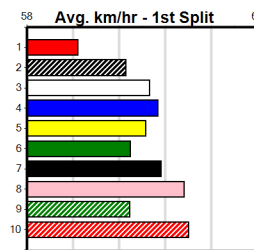

MILLERS MUZZLES

Distance: 400m, Race Type: Grade 5, Total Prizemoney: $2,925
1st: $1,950, 2nd: $600, 3rd: $300, 4th: $75

LITTLE GLADYS (7) was brilliant when placed here recently and she should find this assignment a little easier. ASTUTE QUEEN (3) was a strong 22.87 Warragul winner and she should be in the mix again. BLACKPOOL VIPER (4) has a good record here.

Watchdog Tips: **7** **3** **4** **5** **Bet:** Box Quinella 3,4,7 ($10 for 333.33%)

1

JOLLY JOHNNY [5] **Lack of early speed is a worry, prefer to watch** **$12.00**

BE Dog Jul-21 Sire: MY REDEEMER Dam: MADAM BUTTERFLY
Owner(s): MILLIONAIRES (SYN), J Farrugia, A Farrugia
Winning Distances: < 300m (0) 300 - 399m (2) 400 - 499m (2) 500 - 599m (0) 600 - 699m (0) > 700m (0)
Winning Weights: 30.8(1) 31.0(1) 32.8(1) 33.1(1)

Box	1st	2nd	3rd	4th	5th	6th	7th	8th
1	1	1	1	1	3			1
2	3	4	1		2	2	2	
3	2	4	4	1				
4	2	5	1	3	1			
5	1	1	4	2	3	2		
6	1	3	2	1	1			
7	1	2	1	2	2	1		
8			1	2	2	1		

Trainer: Marcus Lloyd (Balliang)

Prize Best Starts Trk/Dts APM: $14170.00, 22.75(5)-30/11/24, 81-4-12-22, 19-1-2-4, 2265

2

PALTROW BALE (NSW)[5] **Needs to lead, will cop plenty of pressure, place** **$7.50**

WBK Bitch Oct-21 Sire: NEED MY MONEYNOW Dam: DYNA GERTIE
Owner(s): T Kennedy-harris
Winning Distances: < 300m (0) 300 - 399m (6) 400 - 499m (2) 500 - 599m (0) 600 - 699m (0) > 700m (0)
Winning Weights: 25.8(1) 25.9(1) 26.0(1) 26.1(1) 26.3(1) 26.4(1) 26.7(1) 27.3(1)

Box	1st	2nd	3rd	4th	5th	6th	7th	8th
1	2	1	1	1				
2	1	1	1	1				
3	1	2	1		2	3	1	1
4	1		4					2
5	2					3	1	
6	2				2			
7	2	2	2	1	1			
8	1	1	1	1				

Trainer: Tammy Kennedy-harris (Devon M)

Prize Best Starts Trk/Dts APM: $22675.00, 22.48(3)-2/1/24, 52-8-9-10, 9-1-2-3, 6363

3

ASTUTE QUEEN [5] **Strong Warragul winner, danger if steps** **$6.00**

BK Bitch May-21 Sire: AUSSIE INFRARED Dam: GOTHAM QUEEN
Owner(s): SMKN (SYN), M Lithgow, D Maynes, K Maynes, N Riseley, E Avdulla
Winning Distances: < 300m (0) 300 - 399m (2) 400 - 499m (5) 500 - 599m (0) 600 - 699m (0) > 700m (0)
Winning Weights: 27.2(1) 27.5(2) 28.1(1) 28.2(1) 28.3(1) 28.9(1)

Box	1st	2nd	3rd	4th	5th	6th	7th	8th
1	1	1	1	1	3	1	4	
2	1	1	4	1	2	2	1	
3	1	1	1	2	2		3	1
4	2	1	3	2	1			1
5	1	2	3	1	1			2
6	2	4	2	1				1
7	3	4				2	2	1
8	1	3		1	2	1		1

Trainer: Sean Lithgow (Devon Meadows)

Prize Best Starts Trk/Dts APM: $24145.63, 22.96(8)-15/3/24, 81-7-16-17, 8-1-0-1, 5556

4

BLACKPOOL VIPER [5] **Better than form, goes well here, can threaten** **$4.80**

BE Dog Jul-22 Sire: ASTON RUPEE Dam: LOCHINVAR ADORE
Owner(s): R Kenyon
Winning Distances: < 300m (0) 300 - 399m (1) 400 - 499m (4) 500 - 599m (0) 600 - 699m (0) > 700m (0)
Winning Weights: 32.2(1) 32.3(2) 32.4(1) 32.7(1)

Box	1st	2nd	3rd	4th	5th	6th	7th	8th
1	1				1	2		
2	3	2		1	2			1
3			2	2				1
4		1	1	1				
5					2	1		2
6	1		1					1
7				2	1			2
8		1	1		1	1		

Trainer: Renee Kenyon (Lara)

Prize Best Starts Trk/Dts APM: $11265.00, 22.58(1)-20/8/24, 34-5-5-4, 18-4-2-4, 4877

5

IDYLLIC LAYLA [5] **Strong type, drops in class, must keep safe** **$3.60**

BE Bitch Mar-22 Sire: FERNANDO BALE Dam: PRINCESS KIWI
Owner(s): N Salna
Winning Distances: < 300m (0) 300 - 399m (0) 400 - 499m (4) 500 - 599m (0) 600 - 699m (0) > 700m (0)
Winning Weights: 25.6(1) 25.7(1) 25.8(1) 26.0(1)

Box	1st	2nd	3rd	4th	5th	6th	7th	8th
1						2	1	1
2						2	1	1
3		1		1	2			
4	1							1
5				2	2			2
6			1	1	1	1	1	
7	3	1						
8				1	2			

Trainer: Nicole Salna (Anakie)

Prize Best Starts Trk/Dts APM: $7835.00, 22.55(7)-29/1/24, 33-4-2-1, 8-1-1-1, 3636