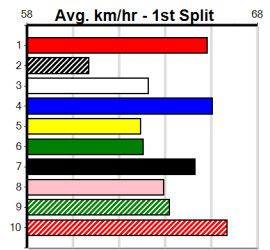

FINCHYS

Distance: 400m, Race Type: Mixed 6/7, Total Prizemoney: $2,925
1st: $1,950, 2nd: $600, 3rd: $300, 4th: $75

RINGWALD (5) was a strong 22.82 debut winner here and she just needs a little luck early on.
TINKER LEE (4) is a consistent speedster and he should be in the firing line throughout. ASTON RYAN (3) is showing some promise.

Watchdog Tips: 5 4 3 7 Bet: Box Quinella 3,4,5 ($10 for 333.33%)

DOG CARD 1: BEND YOUR EAR [6] Talented but prefer out wide, place best $10.00
Owner(s): A Galea
Winning Distances: < 300m (0) 300 - 399m (0) 400 - 499m (2) 500 - 599m (0) 600 - 699m (0) > 700m (0)
Winning Weights: 32.7(1) 32.8(1)
Race results table with columns: Rank, Dog, Dist, Track, Date, Time, B/N, Margin, 1st/2nd (Time), PIR, Checked, Comment, W/R, Split 1, S/P, Grade.

DOG CARD 2: LONELY HUNTER [7] Find this harder than his racing to date, tested $21.00
Owner(s): D Pell
Winning Distances: < 300m (0) 300 - 399m (0) 400 - 499m (1) 500 - 599m (0) 600 - 699m (0) > 700m (0)
Winning Weights: 31.4(1)
Race results table with columns: Rank, Dog, Dist, Track, Date, Time, B/N, Margin, 1st/2nd (Time), PIR, Checked, Comment, W/R, Split 1, S/P, Grade.

DOG CARD 3: ASTON RYAN [7] Improving type, solid turn of foot, can threaten $4.80
Owner(s): R Borda
Winning Distances: < 300m (0) 300 - 399m (0) 400 - 499m (1) 500 - 599m (0) 600 - 699m (0) > 700m (0)
Winning Weights: 32.4(1)
Race results table with columns: Rank, Dog, Dist, Track, Date, Time, B/N, Margin, 1st/2nd (Time), PIR, Checked, Comment, W/R, Split 1, S/P, Grade.

DOG CARD 4: TINKER LEE [6] Never too far away in this company, danger $3.40
Owner(s): Burns Racing (SYN), C Burns, J Burns
Winning Distances: < 300m (0) 300 - 399m (1) 400 - 499m (1) 500 - 599m (0) 600 - 699m (0) > 700m (0)
Winning Weights: 32.0(1) 32.2(1)
Race results table with columns: Rank, Dog, Dist, Track, Date, Time, B/N, Margin, 1st/2nd (Time), PIR, Checked, Comment, W/R, Split 1, S/P, Grade.

DOG CARD 5: RINGWALD [7] Impressive on debut, can cross and lead, yes $3.60
Owner(s): G Farrugia
Winning Distances: < 300m (0) 300 - 399m (0) 400 - 499m (1) 500 - 599m (0) 600 - 699m (0) > 700m (0)
Winning Weights: 27.0(1)
Race results table with columns: Rank, Dog, Dist, Track, Date, Time, B/N, Margin, 1st/2nd (Time), PIR, Checked, Comment, W/R, Split 1, S/P, Grade.