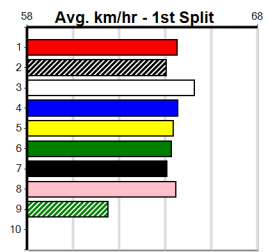

PARKER PUMPS

Distance: 460m, Race Type: Grade 5, Total Prizemoney: $2,925
1st: $1,950, 2nd: $600, 3rd: $300, 4th: $75

NACHO PROBLEM (7) is highly talented when on song and he will find this easier than his most recent racing. PAW ALEXIS (1) was impressive two runs back and she will get the gun run throughout. COUNTY KILDARE (2) just needs room early on.

Watchdog Tips: **7** **1** **2** **3** Bet: Win 7

1

PAW ALEXIS (NSW)[5] **Good record here, well graded, danger with luck** **$4.60**
BEBD Bitch Jul-22 Sire: AUSSIE INFRARED Dam: DYNA PATTY Trainer: Mark Delbridge (Balliang)

Owner(s): B Wheeler
Winning Distances: < 300m (0) 300 - 399m (0) 400 - 499m (2) 500 - 599m (1) 600 - 699m (0) > 700m (0)
Winning Weights: 28.4(1) 28.7(1) 29.0(1)

Box	1st	2nd	3rd	4th	5th	6th	7th	8th
1	1	2	1	1				
2					1	1	1	
3								2
4		2	2			1	1	
5	1	2						
6						2		
7		1	2					
8	1			1	1			

Prize Best Starts Trk/Dts APM: $14770.00, 26.06(3)-28/11/24, 29-3-7-5, 6-2-1-0, 8487

2

COUNTY KILDARE [5] **Prefer out wide but has good muster, threat** **$3.40**
BK Dog Aug-22 Sire: FLYING RICCIARDO Dam: MISS MORRISSET Trainer: David Geall (Lara)

Owner(s): R Geall
Winning Distances: < 300m (0) 300 - 399m (2) 400 - 499m (3) 500 - 599m (0) 600 - 699m (0) > 700m (0)
Winning Weights: 32.9(1) 33.2(1) 33.4(1) 33.5(1) 33.6(1)

Box	1st	2nd	3rd	4th	5th	6th	7th	8th
1		1						1
2								
3	1	2		2				
4					2			
5	1						1	
6								1
7	1		1	1	1			1
8	2		1			1		

Prize Best Starts Trk/Dts APM: $13865.00, 26.50(1)-17/5/24, 21-5-3-2, 2-0-1-0, 6139

3

CRIMSON KIT [5] **Hit or miss early but has talent, keep safe** **$12.00**
BD Bitch May-21 Sire: FERNANDO BALE Dam: CRIMSON VIXEN Trainer: John Hickey (Hopetoun Park)

Owner(s): J Hickey
Winning Distances: < 300m (0) 300 - 399m (0) 400 - 499m (3) 500 - 599m (0) 600 - 699m (0) > 700m (0)
Winning Weights: 24.7(1) 24.8(1) 25.0(1)

Box	1st	2nd	3rd	4th	5th	6th	7th	8th
1								1
2								
3		1			1			
4	1			1	1	1	1	1
5								
6	1			1	1	1		
7	1	1						
8	1		1					

Prize Best Starts Trk/Dts APM: $7395.00, 26.86(4)-28/7/23, 18-3-3-1, 1-0-0-0, 852

4

TADEN BALE (NSW)[5] ***** SCRATCHED ***** **$16.00**
F Dog Jan-21 Sire: BARCIA BALE Dam: ZELZER ALLEN Trainer: Wayne Gray (Wendouree)

Owner(s): S Boag
Winning Distances: < 300m (0) 300 - 399m (1) 400 - 499m (3) 500 - 599m (4) 600 - 699m (0) > 700m (0)
Winning Weights: 34.1(1) 34.2(2) 34.5(1) 34.7(2) 35.0(1) 35.3(1)

Box	1st	2nd	3rd	4th	5th	6th	7th	8th
1	3	1	2	1	2	1	1	
2	1	1	1					
3	3	2	2		1		1	
4	1	2	1	1	1			
5					1	1	2	
6		1			2	1		
7			1		3	2	1	
8				3				1

Prize Best Starts Trk/Dts APM: $17725.00, 26.05(4)-25/6/24, 48-8-6-6, 5-1-2-0, 3133

5

WYNBURN SOLSTICE (TAS)[5] **Steady since moving to Vic, needs more time** **$7.50**
F Bitch Jun-22 Sire: KOBLENZ Dam: WYNBURN DANCER Trainer: Adrian Kenyon (Lara)

Owner(s): GLASWEGIAN ANGEL (SYN), A Kenyon, R Kenyon, A Kenyon, R Kenyon
Winning Distances: < 300m (0) 300 - 399m (0) 400 - 499m (5) 500 - 599m (2) 600 - 699m (0) > 700m (0)
Winning Weights: 29.9(1) 30.0(1) 30.1(1) 30.3(2) 30.5(2)

Box	1st	2nd	3rd	4th	5th	6th	7th	8th
1	3	1	1					
2	2	1	1					
3				1				
4		1						
5							1	
6							1	1
7	2			1		1	1	1
8		1						

Prize Best Starts Trk/Dts APM: $27140.00, FSH, 19-7-3-1, 0-0-0-0, 7265