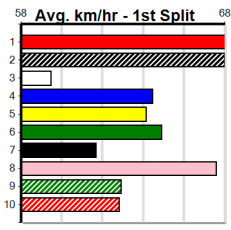

PITSTOP MOWER REPAIRS

Distance: 350m, Race Type: Grade 5 T3, Total Prizemoney: $1,530
1st: $1,000, 2nd: $320, 3rd: $160, 4th: $50

11

1:42PM

(VIC time)

NOT FORGIVEN (8) has recorded solid placings here in 2 of her last 3 starts and she looks very hard to beat in a race of this nature. CYCLONE WILL (1) is drawn to race on the speed from the outset and he could be right in the finish here.

Watchdog Tips: **8** **1** **2** **5** **Bet:** **Trifecta 8/1,2,5/1,2,5 ($10 - 166.67%)**