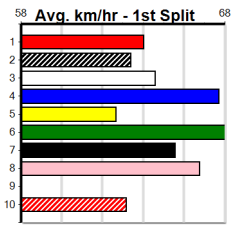

Healesville

SPORTSBET GO THE BLUE DOG

Distance: 300m, Race Type: Grade 5 T3, Total Prizemoney: \$1,530
1st: \$1,000, 2nd: \$320, 3rd: \$160, 4th: \$50

12

2:07PM

(VIC time)

CLASSIC WYNSTAN (6) has been racing in much tougher races than this in recent times and he has the speed to lead from go to whoa in this. WHY NOT BARNEY (8) has been ultra consistent in his last few starts here and he can challenge.