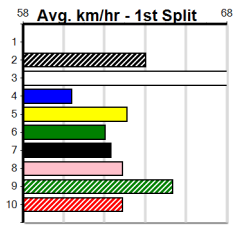

Healesville

SPORTSBET NOBODY DOES IT EASIER

Distance: 300m, Race Type: Tier 3 - Maiden, Total Prizemoney: $1,530
1st: $1,000, 2nd: $320, 3rd: $160, 4th: $50

1
10:32AM
(VIC time)

BOSTON LEGAL (3) has shown plenty of talent over the 350m course here in recent times and he may be the one to beat in this. FROM ABOVE US (1) gets her first look at the inside draw today and she could be right in the finish here.

Watchdog Tips: **3** **1** **5** **7** Bet: Win 3