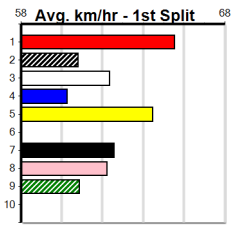

# CENTRAL SCAFFOLDS

Distance: 350m, Race Type: Tier 3 - Grade 7, Total Prizemoney: \$1,530  
1st: \$1,000, 2nd: \$320, 3rd: \$160, 4th: \$50