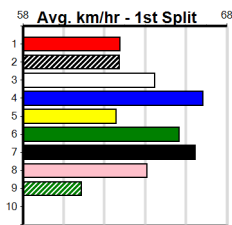

Healesville

MONTROSE IGA & LIQUOR (1-2 WINS)

Distance: 300m, Race Type: Tier 3 - Restricted Win, Total Prizemoney: $1,530
1st: $1,000, 2nd: $320, 3rd: $160, 4th: $50

6

11:57AM

(VIC time)

ZINZAN CHARLIE (2) has posted explosive wins here in his last 2 starts and he is drawn to make every post a winner again today. KEVIN GO EASY (6) returned to racing with a solid placing here last start and he looks like the danger in this.

Watchdog Tips: **2** **6** **4** **1** **Bet:** **Box Quinella 2,4,6 ($10 for 333.33%)**