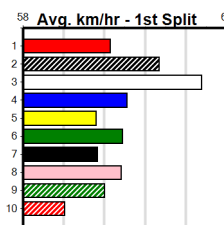

JASON McKEOWN PHOTOGRAPHY

Distance: 350m, Race Type: Tier 3 - Maiden, Total Prizemoney: $1,530
1st: $1,000, 2nd: $320, 3rd: $160, 4th: $50

2
10:50AM
(VIC time)

NITROUS (7) has shown explosive mid race pace in his recent placings and he may prove hard to hold out in this. ZINZAN SAMMY (3) can find the arm soon after box rise in this and she looks set to be in front for a long way.

Watchdog Tips: 7 3 5 2 Bet: Win 7

1 MAGIC SOGK [M] *** SCRATCHED ***
BON LEE ALI $99.00
Trainer: Greg Johnson (Point Cook)
7th (2) 22.7 390 SHP R3 09-Dec-24 23.19 21.77 11.00LAEROPLANE ARROW (22.45) S/87
6th (8) 22.9 350 HVL R1 15-Dec-24 20.42 18.86 10.00LKING MATTEO (19.73) M/6

2 MIA MASTER [M]
B Sep-22 ZACK MONELLI CIMARRON STRIP $5.50
Trainer: Grant Masterson (Tyabb)
6th (4) 27.9 350 HVL R2 05-Nov-24 20.48 19.39 13.00LPUT IT TOGETHER (19.60) M/5
4th (3) 27.7 425 BEN R1 27-Nov-24 24.82 24.03 12.00BLACK SKY (24.03) M/533
2nd (3) 27.8 300 HVL R1 06-Dec-24 17.14 16.89 2.25LMS DAISY MIKADO (16.99) M/3
7th (4) 28.2 400 WGL R3 12-Dec-24 24.26 22.69 19.00LCORDOVA (22.94) M/57

3 ZINZAN SAMMY (NSW)[M]
RBD D Feb-23 ZINZAN BROOKE PEBBLES CIAN $6.50
Trainer: Derek Faulknall (Elphinstone)
3rd (8) 31.2 410 HOR R2 05-Nov-24 23.84 22.93 7.50LBE UNITED (23.32) M/22
5th (2) 32.0 350 HVL R2 22-Nov-24 19.84 19.19 2.75LTAKE HIS EYES (19.66) M/4
3rd (7) 31.2 410 HOR R3 07-Dec-24 23.92 23.34 2.50LHUSKY SARA LEE (23.76) M/11
2nd (6) 31.2 410 HOR R1 13-Dec-24 23.89 23.27 1.75LPYRENEES PRINCE (23.78) M/22

4 ZINZAN CIAN (NSW)[M]
BEF B Feb-23 ZINZAN BROOKE PEBBLES CIAN $10.00
Trainer: Derek Faulknall (Elphinstone)
5th (3) 28.5 400 GEL R1 12-Nov-24 23.74 22.54 5.50LGOT IMMUNITY (23.36) M/44
2nd (3) 28.5 390 SHP R1 23-Nov-24 22.82 21.91 9.00LMAXIMUM HUGHES (22.22) M/22
4th (7) 28.2 390 SHP R1 05-Dec-24 23.15 22.18 2.25LPAW ILLABO (23.01) M/34
4th (3) 27.8 410 HOR R1 13-Dec-24 24.19 23.27 6.00LPYRENEES PRINCE (23.78) M/33

5 TILES AND WINE [M]
BK D Oct-22 FLYING RICCIARDO ZIPPING POPPY $8.00
Trainer: Christian Wilk (Tanjil South)
2nd (3) 27.8 300 HVL R1 27-Nov-24 17.33 16.81 1.75LMY MATE TRINNY (17.22) M/5
2nd (7) 28.0 350 HVL R2 02-Dec-24 20.17 19.32 1.00LCRYPTO TIGER (20.10) S/5
5th (7) 28.1 300 HVL R2 06-Dec-24 17.27 16.89 5.50LZINZAN CHARLIE (16.89) S/8
2nd (5) 27.7 435 SLE R2 11-Dec-24 25.24 24.66 7.00LSPARKLING GIRL (24.75) M/422

6 WILE COYOTE [M]
RBD B Dec-22 BARCIA BALE PARTY LIGHTS $8.50
Trainer: Marlene Schmidt (Devon Meadows)
7th (4) 27.1 525 MEP R2 20-Nov-24 31.33 30.03 16.00LFUJI APPLE (30.26) M/6777
6th (3) 27.0 525 MEP R1 27-Nov-24 31.46 30.02 5.50LGOLD VENOM (31.08) Q/2666
2nd (6) 27.3 515 SAP R1 09-Dec-24 30.46 29.54 3.00LTHIRD TIME CHARM (30.26) M/6532

7 NITROUS [M]
BK D Mar-22 SHIMA SHINE HARLEQUIN ROSE $2.60
Trainer: Bert Vandemaat (Mooroolbark)
F (6) 32.5 450 BAL R1 11-Aug-24 0.00 25.52 .HARDSTYLE GRACIE (25.97) V0
7th (7) 32.2 450 SHP R2 19-Aug-24 26.14 24.90 13.00LSOLO MAN (25.25) S/776
3rd (8) 32.4 350 HVL R1 23-Sep-24 19.80 19.25 2.00LONE FOR GOOD (19.68) S/7 V14 R
2nd (6) 34.2 300 HVL R2 12-Dec-24 17.06 16.63 3.5LMISS CHARMED (16.81) S/8