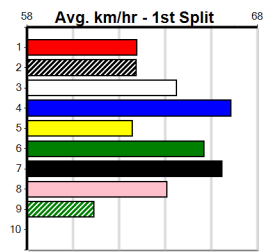

MONTROSE IGA & LIQUOR (1-2 WINS)

6

11:57AM

(VIC time)

Distance: 300m, Race Type: Tier 3 - Restricted Win, Total Prizemoney: $1,530
1st: $1,000, 2nd: $320, 3rd: $160, 4th: $50

ZINZAN CHARLIE (2) has posted explosive wins here in his last 2 starts and he is drawn to make every post a winner again today. KEVIN GO EASY (6) returned to racing with a solid placing here last start and he looks like the danger in this.

Watchdog Tips: **2** **6** **4** **1** **Bet:** Box Quinella 2,4,6 ($10 for 333.33%)

1

ASTON FLURRY [6] **Good win from this box 3 starts back, can threaten** **$7.00**

BE Bitch Aug-22 Sire: ASTON RUPEE Dam: ASTON ZEPHYR
Trainer: Mathew Tabb (Lara)

Owner(s): R Borda
Winning Distances: < 300m (0) 300 - 399m (1) 400 - 499m (1) 500 - 599m (0) 600 - 699m (0) > 700m (0)
Winning Weights: 30.4(1) 31.8(1)

7th	4th	3rd	2nd	1st	Dist	Track	Date	Time	BOB	Margin	1st/2nd (Time)	PIR	Checked	Comment	WR	Split 1	S/P	Grade
7th	(4)	30.8	460	GEL	R7	13-Aug-24	27.01	26.08	11.00	CIRCLE ROUND (26.28)	M/356	.	.	.	.	6.80	$3.50	7
5th	(3)	30.2	390	BAL	R12	23-Aug-24	22.95	22.19	11.00	ASTON KING (22.19)	Q/45	.	.	.	.	8.80	$7.60	7
6th	(1)	30.6	425	BEN	R2	11-Sep-24	25.10	24.14	7.50L	GRANNIE MAY (24.59)	M/356	.	.	SW	.	6.74	$3.70	T3-7
5th	(6)	31.1	425	BEN	R3	18-Sep-24	24.69	24.12	4.75L	MORE BEER PLEASE (24.37)	M/355	.	.	.	.	6.73	$10.90	T3-7
7th	(5)	32.2	300	HVL	R9	27-Nov-24	17.56	16.81	9.50L	SLIGHTLY SISSY (16.91)	M/1	.	.	.	.	4.03	$6.50	X67
1st	(1)	31.8	300	HVL	R3	02-Dec-24	16.90	16.80	3.5L	BIT OF ROMANCE (17.13)	M/2	.	.	.	.	3.97	$8.10	7
7th	(7)	31.9	300	HVL	R11	12-Dec-24	17.22	16.63	8.50L	SAXON KELTON (16.63)	M/3	.	.	.	.	3.95	$17.80	6G
6th	(8)	32.0	300	HVL	R11	17-Dec-24	17.38	17.06	4.50L	BLONDE MUSTANG (17.06)	Q/6	.	.	.	.	4.05	$3.20	6G

Last 3 wins NOT included above

1st	2nd	3rd	4th	5th	6th	7th	8th											
1st	(2)	30.4	400	GEL	R1	23-Jul-24	22.75	22.44	3.5L	HAVANA ROSE (22.98)	Q/11	.	.	.	.	8.46	$2.10	M

Prize Best Starts Trk/Dts APM: $2400.00, 16.90(1)-2/12/24, 17-2-0-1, 4-1-0-0, 1560

2

ZINZAN CHARLIE (NSW)[6] **Explosive wins here in his last 2, can go close.** **$2.80**

BK Dog Feb-23 Sire: ZINZAN BROOKE Dam: PEBBLES CIAN
Trainer: Derek Faulknall (Elphinstone)

Owner(s): D Faulknall
Winning Distances: < 300m (0) 300 - 399m (2) 400 - 499m (0) 500 - 599m (0) 600 - 699m (0) > 700m (0)
Winning Weights: 33.3(2)

7th	4th	3rd	2nd	1st	Dist	Track	Date	Time	BOB	Margin	1st/2nd (Time)	PIR	Checked	Comment	WR	Split 1	S/P	Grade
7th	(8)	33.3	450	SHP	R1	14-Oct-24	26.44	25.13	9.50L	LUCKY LISA (25.78)	S/667	.	.	.	.	6.88	$23.00	M
5th	(7)	33.1	410	HOR	R1	05-Nov-24	23.95	22.93	5.50L	BELLA BLOSSOM (23.57)	M/34	.	.	.	.	10.63	$18.30	MH
8th	(2)	33.4	460	GEL	R4	12-Nov-24	27.67	26.20	22.00	ASCEND ECSTATIC (26.20)	M/588	.	.	V21	.	6.88	$8.70	M
1st	(3)	33.3	300	HVL	R2	06-Dec-24	16.89	16.89	1.75L	NOAH DEAR (17.00)	S/4	.	.	SW	.	4.06	$15.80	T3-M
1st	(8)	33.3	300	HVL	R10	12-Dec-24	16.99	16.63	0.25L	AKASHIC (17.01)	M/8	.	.	.	.	4.08	$2.30	7

Last 3 wins NOT included above

1st	2nd	3rd	4th	5th	6th	7th	8th											
1st	(3)	33.3	300	HVL	R2	06-Dec-24	16.89	16.89	1.75L	NOAH DEAR (17.00)	S/4	.	.	SW	.	4.06	$15.80	T3-M

Prize Best Starts Trk/Dts APM: $2950.00, 16.89(3)-6/12/24, 5-2-0-0, 2-2-0-0, 2950