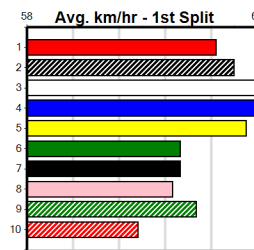

CROYDON HOMING PIGEON CLUB

Distance: 350m, Race Type: Grade 5 T3, Total Prizemoney: $1,530
1st: $1,000, 2nd: $320, 3rd: $160, 4th: $50

SLIPPERY SHARK (5) has been racing well in some good company of late and he may prove hard to hold out in this. CANYA IGNITE (8) can wind up once fully balanced and he could be right in the mix again here.

Watchdog Tips: 5 8 4 7 Bet: Win 5

Form Box Wgt Dist Track Date Time BON Margin 1st/2nd (Time) PIR Checked Comment W/R Split 1 S/P Grade

INTER ROUGE [5] Comes into calculations from this draw. $8.00
BK Bitch Sep-21 Sire: AUSSIE INFRARED Dam: INTER SANTINA
Owner(s): TONY AND JOE (SYN), T Interligi, J Interligi
Trainer: Joe Interligi (Endeavour Hills)
Winning Distances: < 300m (0) 300 - 399m (4) 400 - 499m (1) 500 - 599m (0) 600 - 699m (0) > 700m (0)
Winning Weights: 27.2(2) 27.6(1) 27.9(1) 28.4(1)
7th (2) 27.1 300 HVL R10 25-Oct-24 17.48 16.95 6.50L ROCK BALBOA (17.03) S/7 . . . . . 4.18 $33.90 T3-5
5th (4) 27.6 400 WGL R10 07-Nov-24 23.80 22.67 9.00L JASON ROSE (23.17) M/34 . . . . . 8.77 $10.60 T3-RW
4th (3) 27.7 400 WGL R11 14-Nov-24 23.18 22.72 7.00L SHANK'S PONY (22.72) M/32 . . . . . 8.57 $12.40 5
1st (8) 27.9 350 HVL R7 20-Nov-24 19.82 19.40 0.75L MASTER ZORRO (19.88) Q/1 . . . . . 6.56 $17.10 5
3rd (2) 28.3 300 HVL R12 27-Nov-24 17.27 16.81 1.5L HERE'S TO LOUIE (17.17) M/4 . . . . . 4.06 $5.10 5
1st (8) 28.4 350 HVL R10 02-Dec-24 19.67 19.32 0.75L TANTANGARA GIRL (19.70) M/3 . . . . . 6.61 $3.00 5
4th (1) 28.9 300 HVL R3 06-Dec-24 17.05 16.89 2.00L ON THE COIN (16.92) M/8 . . . . . 4.01 $7.50 T3-5
5th (7) 29.2 350 HVL R8 13-Dec-24 20.07 19.52 4.25L TOP SPEED GEAR (19.77) M/5 . . . . . 6.79 $12.20 T3-5
Last 3 wins NOT included above
1st (8) 27.2 395 TRA R1 22-Apr-24 22.52 22.29 3.5L UNDESTRUCT (22.76) Q/111 . . SW . 3.76 $14.70 T3-M
1st (2) 27.2 395 TRA R4 20-May-24 22.64 22.21 3.75L CANNONEER (22.90) M/111 . . . . . 3.78 $5.60 T3-7
1st (8) 27.6 400 WGL R11 04-Jun-24 22.96 22.82 1.25L OUT OF CHARGE (23.04) Q/11 . . . . . 8.37 $4.20 T3-6

Box History
Bx 1st 2nd 3rd 4th 5th 6th 7th 8th
1 1 2 1 1 1 1 2
2 1 1 2 2 1 1 1
3 1 2 1 2 1 1 1
4 2 2 3 2 2 2
5 2 1 1 1 1 1 1
6 1 1 1 4 1 1 1
7 1 1 1 1 1 1 1
8 4 1 1 1 1
Prize Best $8130.00
Starts 19.67(8)-2/12/24
Trk/Dts 48-5-8-8
APM 9-2-1-2 3366