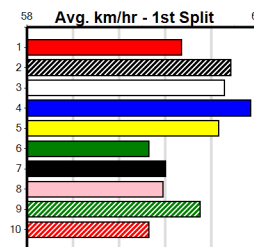

Distance: 300m, Race Type: Grade 5 T3, Total Prizemoney: $1,530
1st: $1,000, 2nd: $320, 3rd: $160, 4th: $50

NEW ARRANGEMENT (2) showed speed in his solid last start placing here and he is drawn to lead from go to whoa in this. ESPECIAL DIGGER (4) can come out running in her races as well and she could be prominent throughout.

Watchdog Tips: 2 4 3 5 Bet: Win 2

TOP PRAIRIE [5] Comes into calculations from this draw. $10.00
Owner(s): D Graham
Sire: JESAULENKO Dam: KILTY JEWEL
Trainer: Scott Melville (Axedale)
Winning Distances: < 300m (0) 300 - 399m (3) 400 - 499m (1) 500 - 599m (0) 600 - 699m (0) > 700m (0)
Winning Weights: 31.5(1) 32.8(1) 32.9(1) 33.0(1)
Box History table and Prize Best Starts table included.

NEW ARRANGEMENT [5] Can find the arm soon after box rise, one to beat. $4.60
Owner(s): G Walker
Sire: HOOKED ON SCOTCH Dam: VITALISER
Trainer: Grant Walker (Warragul)
Winning Distances: < 300m (0) 300 - 399m (7) 400 - 499m (0) 500 - 599m (0) 600 - 699m (0) > 700m (0)
Winning Weights: 29.8(1) 30.0(2) 30.1(1) 30.2(2) 30.3(1)
Box History table and Prize Best Starts table included.

EASILY AMUSED (NSW)[5] Placed in 5 from 8 starts here, chance if steps. $5.00
Owner(s): J Leek
Sire: ORSON ALLEN Dam: LUMINESCENCE
Trainer: Jodie Leek (Warrandyte)
Winning Distances: < 300m (0) 300 - 399m (6) 400 - 499m (4) 500 - 599m (0) 600 - 699m (0) > 700m (0)
Winning Weights: 33.6(2) 33.7(1) 33.9(2) 34.3(1) 34.4(1) 34.5(2) 35.1(1)
Box History table and Prize Best Starts table included.

ESPECIAL DIGGER [5] Can come out running at times, major player. $5.50
Owner(s): P Knott
Sire: ORSON ALLEN Dam: ANTARCTIC LASS
Trainer: Elise Knott (Carnegie)
Winning Distances: < 300m (0) 300 - 399m (4) 400 - 499m (4) 500 - 599m (0) 600 - 699m (0) > 700m (0)
Winning Weights: 26.9(2) 27.0(1) 27.5(1) 27.9(1) 28.0(1) 28.1(1) 28.3(1)
Box History table and Prize Best Starts table included.

TASMAN HOPE (TAS)[5] Has the speed to overcome tough draw, threat. $4.20
Owner(s): San Antonio (SYN), E Rinaldi, J Rinaldi
Sire: GENERAL DESTINI Dam: ALARMING BETTY
Trainer: Kylie Norton (Craigieburn)
Winning Distances: < 300m (0) 300 - 399m (12) 400 - 499m (0) 500 - 599m (0) 600 - 699m (0) > 700m (0)
Winning Weights: 31.6(1) 32.5(5) 32.6(1) 32.8(1) 33.0(2) 33.1(1) 33.2(1)
Box History table and Prize Best Starts table included.