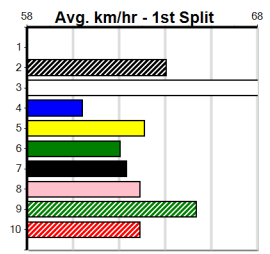

SPORTSBET NOBODY DOES IT EASIER

1
10:32AM

(VIC time)

Distance: 300m, Race Type: Tier 3 - Maiden, Total Prizemoney: $1,530
1st: $1,000, 2nd: $320, 3rd: $160, 4th: $50

BOSTON LEGAL (3) has shown plenty of talent over the 350m course here in recent times and he may be the one to beat in this. FROM ABOVE US (1) gets her first look at the inside draw today and she could be right in the finish here.

Watchdog Tips: 3 1 5 7 **Bet:** Win 3

Form Box	Wgt	Dist	Track	Date	Time	BON	Margin	1st/2nd (Time)	PIR	Checked	Comment	WR	Split 1	S/P	Grade	
1	FROM ABOVE US (NSW)[M] $5.00															
	RF Bitch May-21 Sire: KIWONA MON MANNY Dam: ZIPPING KENDRA Trainer: Grant Masterson (Tyabb)															
	Owner(s): G Masterson															
	Winning Distances: < 300m (0) 300 - 399m (0) 400 - 499m (0) 500 - 599m (0) 600 - 699m (0) > 700m (0)															
	Winning Weights:															
	3rd (6) 26.9 300 HVL R1 26-May-24 17.25 16.71 6.00L SWIFTY GIRL (16.83) M/3 4.04 $16.90 M															
	2nd (5) 26.9 300 HVL R1 02-Jun-24 17.15 16.66 1.00L FLAMING FOX (17.10) Q/1 3.96 $4.90 M															
	2nd (5) 26.4 300 HVL R1 23-Jul-24 17.44 16.72 1.00L PROVOCATION (17.38) M/3 4.12 $2.40 T3-M															
	5th (6) 26.6 300 HVL R1 30-Jul-24 17.76 16.89 3.75L LITTLE GLADYS (17.51) M/2 4.03 $3.30 T3-M															
	5th (6) 27.1 300 HVL R10 19-Aug-24 17.60 16.86 5.50L ROOFTOP SHOUT (17.24) M/4 VO 4.06 $21.70 T3-M															
5th (4) 26.4 300 HVL R1 15-Nov-24 17.62 16.86 1.75L BAMBI ROSE (17.49) M/5 4.09 $10.80 T3-M																
3rd (4) 26.5 300 HVL R1 20-Nov-24 17.47 17.01 0.75L BULL INDEED (17.43) M/2 4.01 $5.70 M																
4th (6) 26.8 300 HVL R2 06-Dec-24 17.19 16.89 4.50L ZINZAN CHARLIE (16.89) M/3 3.99 $25.40 T3-M																
Last 3 wins NOT included above																
<table border="1" style="width: 100%; border-collapse: collapse;"> <thead> <tr> <th colspan="8">Box History</th> </tr> <tr> <th>Bx</th> <th>1st</th> <th>2nd</th> <th>3rd</th> <th>4th</th> <th>5th</th> <th>6th</th> <th>7th</th> <th>8th</th> </tr> </thead> <tbody> <tr><td>1</td><td></td><td></td><td></td><td></td><td></td><td></td><td></td><td></td></tr> <tr><td>2</td><td></td><td></td><td></td><td></td><td></td><td></td><td></td><td></td></tr> <tr><td>3</td><td></td><td></td><td></td><td></td><td></td><td></td><td></td><td></td></tr> <tr><td>4</td><td></td><td></td><td></td><td></td><td></td><td></td><td></td><td></td></tr> <tr><td>5</td><td></td><td>2</td><td></td><td></td><td></td><td></td><td></td><td></td></tr> <tr><td>6</td><td></td><td></td><td>1</td><td>1</td><td>2</td><td></td><td></td><td></td></tr> <tr><td>7</td><td></td><td></td><td></td><td></td><td></td><td></td><td></td><td></td></tr> <tr><td>8</td><td></td><td></td><td></td><td></td><td></td><td></td><td></td><td></td></tr> <tr> <td>Prize Best</td> <td colspan="7"></td> <td>$1310.00</td> </tr> <tr> <td>Starts</td> <td colspan="7"></td> <td>17.15(5)-2/6/24</td> </tr> <tr> <td>Trk/Dts</td> <td colspan="7"></td> <td>8-0-2-2</td> </tr> <tr> <td>APM</td> <td colspan="7"></td> <td>8-0-2-2 494</td> </tr> </tbody> </table>																

2	WITCH OF NOVA [M] $21.00															
	BD Bitch Mar-23 Sire: FERNANDO BALE Dam: NOVA WILLOW Trainer: Robert Camilleri (Lara)															
	Owner(s): J Galea															
	Winning Distances: < 300m (0) 300 - 399m (0) 400 - 499m (0) 500 - 599m (0) 600 - 699m (0) > 700m (0)															
	Winning Weights:															
	5th (6) 25.8 390 WBL R1 04-Dec-24 23.62 22.03 16.00 PAW JENNEKE (22.56) M/44 8.97 $8.10 M															
	3rd (4) 25.9 300 HVL R1 12-Dec-24 17.53 16.63 2.75L NOVA MIA (17.35) M/5 4.15 $7.50 M															
	Last 3 wins NOT included above															
	<table border="1" style="width: 100%; border-collapse: collapse;"> <thead> <tr> <th colspan="8">Box History</th> </tr> <tr> <th>Bx</th> <th>1st</th> <th>2nd</th> <th>3rd</th> <th>4th</th> <th>5th</th> <th>6th</th> <th>7th</th> <th>8th</th> </tr> </thead> <tbody> <tr><td>1</td><td></td><td></td><td></td><td></td><td></td><td></td><td></td><td></td></tr> <tr><td>2</td><td></td><td></td><td></td><td></td><td></td><td></td><td></td><td></td></tr> <tr><td>3</td><td></td><td></td><td></td><td></td><td></td><td></td><td></td><td></td></tr> <tr><td>4</td><td></td><td></td><td>1</td><td></td><td></td><td></td><td></td><td></td></tr> <tr><td>5</td><td></td><td></td><td></td><td></td><td></td><td></td><td></td><td></td></tr> <tr><td>6</td><td></td><td></td><td></td><td></td><td>1</td><td></td><td></td><td></td></tr> <tr><td>7</td><td></td><td></td><td></td><td></td><td></td><td></td><td></td><td></td></tr> <tr><td>8</td><td></td><td></td><td></td><td></td><td></td><td></td><td></td><td></td></tr> <tr> <td>Prize Best</td> <td colspan="7"></td> <td>$260.00</td> </tr> <tr> <td>Starts</td> <td colspan="7"></td> <td>17.53(4)-12/12/24</td> </tr> <tr> <td>Trk/Dts</td> <td colspan="7"></td> <td>2-0-0-1</td> </tr> <tr> <td>APM</td> <td colspan="7"></td> <td>1-0-0-1 260</td> </tr> </tbody> </table>															

3	BOSTON LEGAL [M] $2.40															
	RF Dog Feb-22 Sire: HARD STYLE RICO Dam: CRACKED SODA Trainer: Shara Quinlan (Rushworth)															
	Owner(s): NUMBER ONE (SYN), S Quinlan, J Accurso															
	Winning Distances: < 300m (0) 300 - 399m (0) 400 - 499m (0) 500 - 599m (0) 600 - 699m (0) > 700m (0)															
	Winning Weights:															
	4th (2) 36.0 318 DUB R1 10-Aug-24 19.04 18.14 6.00L BUTTER'S BETTER (18.63) 434 434 4.91 $7.50 M															
	ST (-) 34 300 HVL R1 11-Oct-24 17.32 1.00L Trial Cleared S/33 4.12 ST															
	4th (4) 33.7 300 HVL R1 27-Oct-24 17.29 16.41 6.50L MUMS PEARL (16.85) S/5 4.08 $4.80 M															
	2nd (7) 33.6 350 HVL R2 03-Nov-24 19.75 19.39 5.50L GRAND GREGORY (19.39) S/1 6.61 $6.40 M															
	2nd (3) 33.8 350 HVL R2 10-Nov-24 19.85 19.39 0.05L BLAME ESMERALDA (19.84) M/3 6.66 $2.50 M															
4th (7) 33.8 350 HVL R1 17-Nov-24 19.73 19.04 10.00 TALK IS CHEAP (19.04) M/5 6.82 $8.30 MH																
5th (5) 34.1 350 HVL R2 24-Nov-24 19.88 19.03 5.00L TALK IS CHEAP (19.54) M/5 6.63 $105.20 MF																
Last 3 wins NOT included above																
<table border="1" style="width: 100%; border-collapse: collapse;"> <thead> <tr> <th colspan="8">Box History</th> </tr> <tr> <th>Bx</th> <th>1st</th> <th>2nd</th> <th>3rd</th> <th>4th</th> <th>5th</th> <th>6th</th> <th>7th</th> <th>8th</th> </tr> </thead> <tbody> <tr><td>1</td><td></td><td></td><td></td><td></td><td></td><td></td><td></td><td></td></tr> <tr><td>2</td><td></td><td></td><td></td><td></td><td></td><td></td><td></td><td></td></tr> <tr><td>3</td><td></td><td></td><td></td><td></td><td></td><td></td><td></td><td></td></tr> <tr><td>4</td><td></td><td>1</td><td></td><td></td><td></td><td></td><td></td><td></td></tr> <tr><td>5</td><td></td><td></td><td></td><td></td><td></td><td></td><td></td><td></td></tr> <tr><td>6</td><td></td><td></td><td></td><td></td><td>1</td><td></td><td></td><td></td></tr> <tr><td>7</td><td></td><td></td><td></td><td></td><td></td><td></td><td></td><td></td></tr> <tr><td>8</td><td></td><td>1</td><td></td><td>1</td><td></td><td></td><td></td><td></td></tr> <tr> <td>Prize Best</td> <td colspan="7"></td> <td>$1265.00</td> </tr> <tr> <td>Starts</td> <td colspan="7"></td> <td>17.29(4)-27/10/24</td> </tr> <tr> <td>Trk/Dts</td> <td colspan="7"></td> <td>6-0-2-0</td> </tr> <tr> <td>APM</td> <td colspan="7"></td> <td>1-0-0-0 982</td> </tr> </tbody> </table>