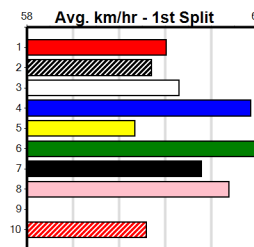

SPORTSBET GO THE BLUE DOG

Distance: 300m, Race Type: Grade 5 T3, Total Prizemoney: $1,530
1st: $1,000, 2nd: $320, 3rd: $160, 4th: $50

CLASSIC WYNSTAN (6) has been racing in much tougher races than this in recent times and he has the speed to lead from go to whoa in this. WHY NOT BARNEY (8) has been ultra consistent in his last few starts here and he can challenge.

Watchdog Tips: 6 8 2 5 Bet: Win 6

Form Box Wgt Dist Track Date Time BON Margin 1st/2nd (Time) PIR Checked Comment W/R Split 1 S/P Grade

1 FORGOTTEN TIME [5] Gun draw, has ability, place hopes if steps here. $21.00
Owner(s): TWO BOWERMANS (SYN), M Bowerman, A Bowerman
Trainer: Michael Bowerman (Raglan)

2 LITTLE WHIP (NSW)[5] Can explode soon after box rise, big chance here. $5.50
Owner(s): P Derubeis
Trainer: Pasquale Derubeis (Cape Woola)

3 HARTLAND PRINCE [5] Met some speedy types in his last few, respect. $4.20
Owner(s): B Evans
Trainer: Jye Formosa (Heathcote)

4 ZESTY BOY [5] Showed speed in smart last start placing, threat. $8.00
Owner(s): SCOTLAND (SYN), D Ireland, A Scott
Trainer: Jason Formosa (Heathcote)

5 ASIA (NSW)[5] Drawn to find some bother in this, looks unlikely. $12.00
Owner(s): L Malacarne
Trainer: Steve Kaltzis (Shady Creek)