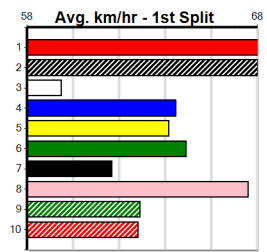

PITSTOP MOWER REPAIRS

Distance: 350m, Race Type: Grade 5 T3, Total Prizemoney: $1,530
1st: $1,000, 2nd: $320, 3rd: $160, 4th: $50

NOT FORGIVEN (8) has recorded solid placings here in 2 of her last 3 starts and she looks very hard to beat in a race of this nature. CYCLONE WILL (1) is drawn to race on the speed from the outset and he could be right in the finish here.

Watchdog Tips: 8 1 2 5 Bet: Trifecta 8/1,2,5/1,2,5 ($10 - 166.67%)

Table with columns: Form Box, Wgt, Dist, Track, Date, Time, BON, Margin, 1st/2nd (Time), PIR, Checked, Comment, W/R, Split 1, S/P, Grade

CYCLONE WILL [5] Drawn to race on the speed throughout, main danger $5.00
BK Dog Feb-21 Sire: MEPUNGA BLAZER Dam: AS ONLY IS Trainer: Susan Dalton (Coldstream)
Owner(s): THE PINK (SYN), C Dalton, L Dalton
Winning Distances: < 300m (0) 300 - 399m (11) 400 - 499m (0) 500 - 599m (0) 600 - 699m (0) > 700m (0)
Winning Weights: 32.9(1) 33.2(1) 33.3(1) 33.6(3) 33.7(2) 33.9(1) 34.2(1) 34.4(1)
8th (5) 33.9 300 HVL R12 15-Sep-24 17.62 16.80 11.00 SWIFTY GIRL (16.88) M/2 . . . . . 3.97 $26.80 5
2nd (6) 33.9 300 HVL R9 23-Sep-24 16.88 16.72 2.25L HOT SUMMER SKY (16.72) M/2 . . . . . 3.95 $7.20 T3-5
7th (7) 33.8 350 HVL R7 29-Sep-24 19.82 19.20 5.50L BEAUTY BEAST (19.46) Q/1 . . . . . 6.58 $15.70 5
8th (1) 33.5 350 HVL R7 11-Oct-24 20.36 19.42 11.00 DOWN SOUTH GIRL (19.61) M/5 . . . . . 6.81 $4.70 T3-5
7th (4) 33.6 350 HVL R8 28-Oct-24 20.34 19.60 7.50L JOSIE'S JEWEL (19.84) S/4 . . . . . 6.79 $5.70 5
2nd (8) 34.0 350 HVL R6 11-Nov-24 19.61 19.38 0.25L ANOKE (19.60) Q/1 . . . . . 6.59 $5.10 5
1st (4) 33.7 350 HVL R8 15-Nov-24 19.76 19.39 0.50L NOT FORGIVEN (19.78) M/1 . . . . . 6.55 $8.80 T3-5
5th (2) 33.7 350 HVL R5 29-Nov-24 19.83 19.46 5.00L PAW USAMI (19.49) Q/3 . . . . . 6.66 $20.40 T3-5
Last 3 wins NOT included above
1st (2) 34.2 350 HVL R6 28-Jun-24 19.48 19.34 2.25L NIGERIAN KABOOM (19.63) M/1 . . . SW . 6.55 $4.00 T3-5
1st (8) 34.4 300 HVL R12 01-Jul-24 16.94 16.87 2.00L PERFECT REVENGE (17.08) Q/5 . . . . . 4.00 $1.70 T3-5
1st (8) 33.6 350 HVL R6 16-Aug-24 19.57 19.37 1.75L BANDERILLERO (19.69) Q/1 . . . . . 6.49 $3.00 T3-5

Box History table and Prize Best Starts Trk/Dts APM for CYCLONE WILL