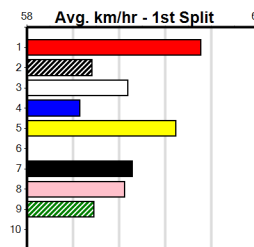

CENTRAL SCAFFOLDS

9

12:56PM

(VIC time)

Distance: 350m, Race Type: Tier 3 - Grade 7, Total Prizemoney: $1,530
1st: $1,000, 2nd: $320, 3rd: $160, 4th: $50

PUT IT TOGETHER (1) is drawn to race on the speed in this and he will be hard to reel in if he can find the arm here. PAW JANNEKE (5) was a smart all the way winner 2 starts back and he could be prominent throughout in this.

Watchdog Tips: 1 5 8 7 **Bet:** Win 1

1

PUT IT TOGETHER [7] **$3.20**
F Dog Feb-23 Sire: ASTON RUPEE Dam: FLYRITE
Owner(s): M Collyer Trainer: Murray Collyer (Coburg North)
Winning Distances: < 300m (0) 300 - 399m (1) 400 - 499m (0) 500 - 599m (0) 600 - 699m (0) > 700m (0)
Winning Weights: 35.9(1)

7th (5)	36.3	300	HVL	R1	11-Oct-24	17.65	16.95	7.00L WITCHER ROSE (17.18)	S/7	V3	4.16	$2.70 T3-M
ST (-)	35.6	300	HVL		27-Oct-24	17.18		3.25L Trial Cleared	S/22	2of4		ST
4th (3)	36.3	300	HVL	R1	01-Nov-24	17.56	16.82	2.00L CRITICAL MASS (17.42)	S/8		4.18	$7.50 T3-M
3rd (8)	36.2	350	HVL	R2	10-Nov-24	19.93	19.39	1.5L BLAME ESMERALDA (19.84)	S/6		6.76	$11.50 M
1st (7)	35.9	350	HVL	R2	15-Nov-24	19.60	19.39	3.00L SCOTT MICAH (19.81)	M/1	SW	6.59	$5.40 T3-M
5th (5)	35.6	350	HVL	R4	20-Nov-24	20.14	19.40	3.75L POINT THE FINGER (19.89)	S/4		6.71	$1.50 7
4th (4)	35.9	460	GEL	R9	26-Nov-24	26.68	25.91	11.00 CONCURRY GOLD (25.97)	M/444		6.81	$4.60 7
5th (7)	35.4	460	GEL	R7	03-Dec-24	27.17	26.21	14.00 VOLTAGE STRIKE (26.25)	S/344	V7	6.88	$2.80 T3-7

Last 3 wins NOT included above

Bx	1st	2nd	3rd	4th	5th	6th	7th	8th
1								
2								
3				1				
4				1				
5					1			1
6				1				
7	1					1		1
8				1				

Prize Best	$1620.00
Starts	19.60(7)-15/11/24
Trk/Dts	9-1-0-2
APM	4-1-0-1 1254

2

ZENVO YOYO [7] **$10.00**
BE Bitch Nov-22 Sire: BALLYMAC KINGDOM Dam: ZIPPY ZENVO
Owner(s): G Mitchell Trainer: Donna Knight (Talbot)
Winning Distances: < 300m (0) 300 - 399m (0) 400 - 499m (1) 500 - 599m (0) 600 - 699m (0) > 700m (0)
Winning Weights: 27.8(1)

5th (1)	28.3	450	BAL	R9	14-Oct-24	26.18	25.41	12.00 UPSET SUNSET (25.41)	M/445		6.79	$16.00 T3-M
6th (4)	27.5	450 <th>BAL</th> <th>R2</th> <th>23-Oct-24</th> <th>26.29</th> <th>24.99</th> <th>11.00 PAW CRAFTER (25.54)</th> <th>S/777</th> <td></td> <td>6.94</td> <td>$31.90 M</td>										
2nd (4)	27.7	450	BAL	R3	07-Nov-24	26.02	25.56	2.50L SPEEDY KHE SANH (25.85)	M/222		6.83	$5.40 M
1st (5)	27.8 <th>450</th> <th>BAL</th> <th>R3</th> <th>14-Nov-24</th> <th>25.92</th> <th>25.67</th> <th>4.00L VANESSA BALE (26.19)</th> <th>M/221</th> <td></td> <td>6.80</td> <td>$1.90 T3-M</td>											
7th (7)	28.2 <th>450</th> <th>BAL</th> <th>R7</th> <th>21-Nov-24</th> <th>26.11</th> <th>25.19</th> <th>14.00 JILL'S JULIETTE (25.19)</th> <th>M/888</th> <td></td> <td>6.92</td> <td>$26.10 7</td>											
5th (4)	27.8 <th>400</th> <th>GEL</th> <th>R3</th> <th>05-Dec-24</th> <th>23.41</th> <th>22.56</th> <th>9.50L BRUNO CHOCOLATE (22.78)</th> <th>S/65</th> <td></td> <td>8.87</td> <td>$13.70 RW</td>											
7th (8)	28.4 <th>450</th> <th>BAL</th> <th>R7</th> <th>09-Dec-24</th> <th>26.43</th> <th>25.56</th> <th>12.00 HIGHLAND DUKE (25.60)</th> <th>S/787</th> <td></td> <td>6.97</td> <td>$24.30 T3-RW</td>											
4th (3)	28.1 <th>500</th> <th>BEN</th> <th>R5</th> <th>14-Dec-24</th> <th>29.23</th> <th>28.54</th> <th>8.50L BLACK SKY (28.64)</th> <th>S/555</th> <td></td> <td>6.95</td> <td>$24.60 7</td>											

Last 3 wins NOT included above

Bx	1st	2nd	3rd	4th	5th	6th	7th	8th
1								
2					1			
3				1				
4	1			1	1			
5	1							
6								
7				1			2	
8							2	

Prize Best	$1445.00
Starts	FSH
Trk/Dts	11-1-1-0
APM	0-0-0-0 1151