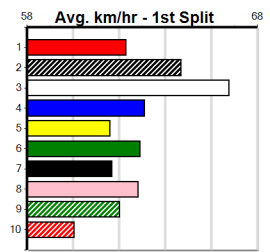

JASON McKEOWN PHOTOGRAPHY

2

10:50AM

(VIC time)

Distance: 350m, Race Type: Tier 3 - Maiden, Total Prizemoney: $1,530
1st: $1,000, 2nd: $320, 3rd: $160, 4th: $50

NITROUS (7) has shown explosive mid race pace in his recent placings and he may prove hard to hold out in this. ZINZAN SAMMY (3) can find the arm soon after box rise in this and she looks set to be in front for a long way.

Watchdog Tips: 7 3 5 2 **Bet:** Win 7

1

MAGIC SOCK [M] *** SCRATCHED *** **$99.00**

BK Bitch **May-23** Sire: ASTON RUPEE Dam: LEE ALI

Owner(s): T Johnson Trainer: Greg Johnson (Point Cook)

Winning Distances: < 300m (0) 300 - 399m (0) 400 - 499m (0) 500 - 599m (0) 600 - 699m (0) > 700m (0)

Winning Weights:

Box	1st	2nd	3rd	4th	5th	6th	7th	8th			
7th (2)	22.7	390	SHP	R3	09-Dec-24	23.19	21.77	11.00 AEROPLANE ARROW (22.45)	S/87	8.94	$7.50 M
6th (8)	22.9	350	HVL	R1	15-Dec-24	20.42	18.86	10.00 KING MATTEO (19.73)	M/6	7.01	$21.20 M

Last 3 wins NOT included above

Box History

Bx	1st	2nd	3rd	4th	5th	6th	7th	8th
1								
2							1	
3								
4								
5								
6								
7								
8							1	

Prize Best: $0.00
Starts: 2-0-0-0
Trk/Dts: 1-0-0-0
APM: 0

2

MIA MASTER [M] Good early, smart placing here 2 back, threat. **$5.50**

BK Bitch **Sep-22** Sire: ZACK MONELLI Dam: CIMARRON STRIP

Owner(s): G Masterson Trainer: Grant Masterson (Tyabb)

Winning Distances: < 300m (0) 300 - 399m (0) 400 - 499m (0) 500 - 599m (0) 600 - 699m (0) > 700m (0)

Winning Weights:

Box	1st	2nd	3rd	4th	5th	6th	7th	8th			
5th (4)	27.9	350	HVL	R3	15-Oct-24	20.21	19.02	6.00L MATCHBOX FLAME (19.81)	M/4	6.88	$14.30 M
4th (1)	27.8	435	SLE	R2	23-Oct-24	25.80	24.65	3.25L DON'T BLAME ME (25.57)	M/254	5.32	$5.70 M
2nd (3)	27.7	400	WGL	R3	31-Oct-24	23.24	22.67	5.00L TRICKLE (22.90)	M/22	8.50	$10.40 T3-M
3rd (6)	27.7	400	WGL	R1	07-Nov-24	23.15	22.67	3.25L MAGIC OUTLAW (22.93)	M/33	8.53	$3.70 T3-M
6th (4)	27.9	350	HVL	R2	15-Nov-24	20.48	19.39	13.00 PUT IT TOGETHER (19.60)	M/5	7.02	$8.10 T3-M
4th (3)	27.7	425	BEN	R1	27-Nov-24	24.82	24.03	12.00 BLACK SKY (24.03)	M/533	6.84	$10.70 T3-M
2nd (3)	27.8	300	HVL	R1	06-Dec-24	17.14	16.89	2.25L MS DAISY MIKADO (16.99)	M/3	4.06	$5.50 T3-M
7th (4)	28.2	400	WGL	R3	12-Dec-24	24.26	22.69	19.00 CORDOVA (22.94)	M/57	0.00	$4.40 T3-M

Last 3 wins NOT included above

Box History

Bx	1st	2nd	3rd	4th	5th	6th	7th	8th
1				2				
2		2				1		1
3		2	1	1				
4		1			1	1	1	
5							1	
6			1					
7						1		
8		1				1		

Prize Best: $2490.00
Starts: 19.95(4)-19/9/24
Trk/Dts: 19-0-6-2
APM: 4-0-1-0
1506

3

ZINZAN SAMMY (NSW)[M] Can set the tempo soon after box rise, big danger. **$6.50**

RBD Dog **Feb-23** Sire: ZINZAN BROOKE Dam: PEBBLES CIAN

Owner(s): D Faulknall Trainer: Derek Faulknall (Elphinstone)

Winning Distances: < 300m (0) 300 - 399m (0) 400 - 499m (0) 500 - 599m (0) 600 - 699m (0) > 700m (0)

Winning Weights:

Box	1st	2nd	3rd	4th	5th	6th	7th	8th			
2nd (3)	31.3	410	HOR	R3	05-Oct-24	24.17	23.32	3.25L SOLAR JESSIE (23.95)	Q/12	10.50	$9.50 M
6th (3)	31.4	450	SHP	R1	14-Oct-24	26.31	25.13	8.00L LUCKY LISA (25.78)	M/434	6.78	$18.90 M
3rd (8)	31.6	410	HOR	R2	05-Nov-24	23.84	22.93	7.50L BE UNITED (23.32)	M/22	10.61	$7.20 MH
5th (2)	32.0	350	HVL	R2	22-Nov-24	19.84	19.19	2.75L TAKE HIS EYES (19.66)	M/4	6.72	$6.40 T3-RW
3rd (7)	31.2	410	HOR	R3	07-Dec-24	23.92	23.34	2.50L HUSKY SARA LEE (23.76)	M/11	10.38	$9.40 M
2nd (6)	31.2	410	HOR	R1	13-Dec-24	23.89	23.27	1.75L PYRENEES PRINCE (23.78)	M/22	10.57	$1.70 M

Last 3 wins NOT included above

Box History

Bx	1st	2nd	3rd	4th	5th	6th	7th	8th
1								
2						1		
3		1				1		
4								
5								
6		1						
7								
8			1					

Prize Best: $1360.00
Starts: 19.84(2)-22/11/24
Trk/Dts: 6-0-2-2
APM: 1-0-0-0
1100