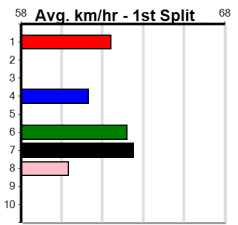

Bendigo

RIDE FOR LUCY

Distance: 425m, Race Type: Maiden, Total Prizemoney: $2,535
1st: $1,680, 2nd: $520, 3rd: $260, 4th: $75

2

3:42PM

(VIC time)

Watchdog Tips:

0 0 0 0

Bet: