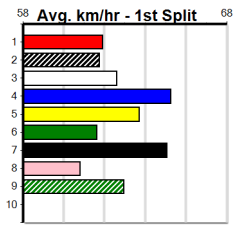

Bendigo

DREAMCHASERS - TICKETS ON SALE NO

Distance: 425m, Race Type: Grade 7, Total Prizemoney: $2,925
1st: $1,950, 2nd: $600, 3rd: $300, 4th: $75

3
3:57PM
(VIC time)

Watchdog Tips: **0 0 0 0** Bet: **0**