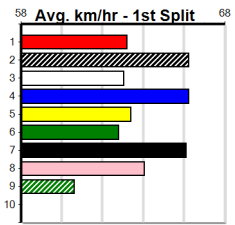

Watchdog Tips: 0 0 0 0 Bet: .