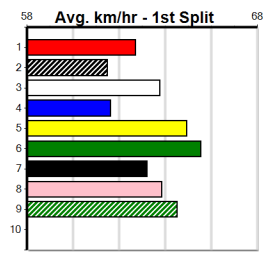

SPORTSBET BS RESPONSIBLY

Distance: 425m, Race Type: Grade 5, Total Prizemoney: $2,925
1st: $1,950, 2nd: $600, 3rd: $300, 4th: $75

Watchdog Tips:

Bet:

Form Box	Wgt	Dist	Track	Date	Time	BON	Margin	1st/2nd (Time)	PIR	Checked	Comment	WR	Split 1	S/P	Grade

ZAPPER BALE (NSW)[5]

RF Bitch Jul-22 Sire: JARVIS BALE Dam: ETHLA ALLEN Trainer: Luke Harris (Devon Meadows) ENG BAL 2024-12-18

Owner(s): T Kennedy-harris
Winning Distances: < 300m (0) 300 - 399m (1) 400 - 499m (5) 500 - 599m (0) 600 - 699m (0) > 700m (0)

Winning Weights: 25.2(1) 25.6(1) 26.0(1) 26.6(1) 26.7(1) 27.8(1)

1st (7)	26.6	435	SLE	R12	04-Aug-24	24.66	24.36	3.25L PALTROW BALE (24.88)	M/122	.	.	.	5.32	$5.30	5
5th (6)	26.4	425	BEN	R11	09-Aug-24	24.58	23.88	9.50L PAW ZELINI (23.95)	S/867	.	SW	.	6.78	$10.60	5
2nd (3)	27.0	400	GEL	R12	23-Aug-24	23.34	22.56	2.00L CAPTAIN ALICE (23.21)	M/71	.	.	.	8.76	$9.50	5
7th (3)	27.0	400	WGL	R3	27-Aug-24	23.79	22.90	8.50L PANAMA PARADE (23.22)	S/7	.	.	.	8.67	$15.30	5
8th (3)	27.5	400	WGL	R12	17-Sep-24	23.19	22.38	5.50L KELLY JANE (22.82)	M/88	.	.	.	8.89	$17.30	5
8th (6)	27.7	425	BEN	R10	20-Sep-24	24.83	24.04	9.00L HARTNEY (24.22)	M/778	.	.	.	6.83	$27.00	5
1st (4)	27.8	410	HOR	R7	07-Dec-24	23.67	23.34	5.00L VELOX BALE (24.01)	M/31	.	.	.	10.63	$9.30	T3-5
8th (4)	27.8	425	BEN	R4	13-Dec-24	24.47	23.66	2.50L BELOW THE CURVE (24.30)	S/888	.	.	.	6.88	$23.30	5

Last 3 wins NOT included above

1st (4)	25.2	410	HOR	R3	30-Apr-24	23.59	23.20	3.5L FALLON BALE (23.82)	M/31	.	.	.	10.57	$6.00	7
1st (1)	26.0	390	BAL	R10	07-Jul-24	22.17	22.17	6.00L AGGREGATE (22.57)	Q/11	.	.	.	8.51	$2.50	T3-6
1st (8)	26.7	425	BEN	R3	31-Jul-24	24.54	24.14	0.05L CLASSY SHIFTER (24.54)	M/633	.	.	.	6.75	$1.90	5

Box History

Bx	1st	2nd	3rd	4th	5th	6th	7th	8th
1	1							
2								
3	1	3					3	1
4	2							1
5								
6					1		1	1
7	1			1				
8	1				2			

Prize	$11125.00
Best Starts	24.47(4)-13/12/24
Trk/Dts	21-6-3-0
APM	5-1-0-0
	4879