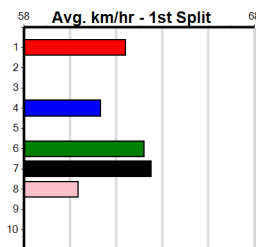

RIDE FOR LUCY

Distance: 425m, Race Type: Maiden, Total Prizemoney: $2,535
1st: $1,680, 2nd: $520, 3rd: $260, 4th: $75

Watchdog Tips: ☐ ☐ ☐ ☐ ☐ **Bet:**

Form	Box	Wgt	Dist	Track	Date	Time	BON	Margin	1st/2nd (Time)	PIR	Checked	Comment	WR	Split 1	S/P	Grade

1

GUMTREE HILL [M]
BK Dog Feb-23 Sire: GOOD ODDS HARADA Dam: PIRATES PATCH Trainer: Malcolm Davis (Heathcote)
Owner(s): M Davis
Winning Distances: < 300m (0) 300 - 399m (0) 400 - 499m (0) 500 - 599m (0) 600 - 699m (0) > 700m (0)
Winning Weights:

7th (7)	34.9	425	BEN	R1	05-Oct-24	25.44	23.52	12.00	OREGON HUTAN (24.63)	M/337	6.76	$16.20	M
4th (4)	35.1	425	BEN	R1	11-Oct-24	25.03	23.69	8.50L	CANDLES (24.45)	M/222	6.72	$17.20	M
2nd (8)	35.4	450	SHP	R3	17-Oct-24	26.48	25.57	4.75L	SPARKLE PANTS (26.15)	M/112	6.84	$15.90	T3-M
5th (7)	35.3	425	BEN	R1	23-Oct-24	24.93	24.02	9.00L	STARTING OUT (24.30)	M/534	6.84	$15.10	T3-M
2nd (3)	35.3	425	BEN	R1	26-Oct-24	24.47	24.08	0.75L	JAZZY HOPE (24.42)	Q/111	6.66	$17.60	M
5th (7)	34.6	390	BAL	R1	06-Nov-24	22.77	21.76	9.00L	FERRET'S KNOCK (22.15)	M/22	8.49	$40.00	M
4th (5)	33.8	425	BEN	R10	11-Dec-24	24.94	24.14	5.50L	LIZARD COUNTRY (24.56)	M/223	6.75	$7.40	T3-WR

Last 3 wins NOT included above

Box History

Bx	1st	2nd	3rd	4th	5th	6th	7th	8th
1								
2								
3		1						
4					1			
5				1				
6								
7					2			1
8	1							

Prize Best	$765.00
Starts	24.47(3)-26/10/24
Trk/Dts	7-0-2-0
APM	5-0-1-0
	543

2

CROWIE UNLEASHED [M]
BKW Dog Mar-23 Sire: BEAST UNLEASHED Dam: MINNIE BANJO Trainer: John Caulfield (Pyramid Hill)
Owner(s): J Condo
Winning Distances: < 300m (0) 300 - 399m (0) 400 - 499m (0) 500 - 599m (0) 600 - 699m (0) > 700m (0)
Winning Weights:

7th (7)	34.9	425	BEN	R1	05-Oct-24	25.44	23.52	12.00	OREGON HUTAN (24.63)	M/337	6.76	$16.20	M
4th (4)	35.1	425	BEN	R1	11-Oct-24	25.03	23.69	8.50L	CANDLES (24.45)	M/222	6.72	$17.20	M
2nd (8)	35.4	450	SHP	R3	17-Oct-24	26.48	25.57	4.75L	SPARKLE PANTS (26.15)	M/112	6.84	$15.90	T3-M
5th (7)	35.3	425	BEN	R1	23-Oct-24	24.93	24.02	9.00L	STARTING OUT (24.30)	M/534	6.84	$15.10	T3-M
2nd (3)	35.3	425	BEN	R1	26-Oct-24	24.47	24.08	0.75L	JAZZY HOPE (24.42)	Q/111	6.66	$17.60	M
5th (7)	34.6	390	BAL	R1	06-Nov-24	22.77	21.76	9.00L	FERRET'S KNOCK (22.15)	M/22	8.49	$40.00	M
4th (5)	33.8	425	BEN	R10	11-Dec-24	24.94	24.14	5.50L	LIZARD COUNTRY (24.56)	M/223	6.75	$7.40	T3-WR

Last 3 wins NOT included above

Box History

Bx	1st	2nd	3rd	4th	5th	6th	7th	8th
1								
2								
3								
4								
5								
6								
7								
8								

Prize Best	$0
Starts	FSH
Trk/Dts	0-0-0-0
APM	0-0-0-0
	0