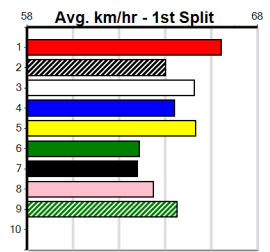

Bendigo
11
6:37PM
(VIC time)

JARROD LARKIN CONCRETING

Distance: 425m, Race Type: Grade 5, Total Prizemoney: $2,925
1st: $1,950, 2nd: $600, 3rd: $300, 4th: $75

Watchdog Tips: ☐ ☐ ☐ ☐ ☐

Bet:

Form Box	Wgt	Dist	Track	Date	Time	BON	Margin	1st/2nd (Time)	PIR	Checked	Comment	WR	Split 1	S/P	Grade

1

TWILIGHT TORI [5]
BE Bitch Feb-23 Sire: KOBLENZ Dam: TWILIGHT CONNIE
Owner(s): SUNDOWN (SYN), T Van taarling, F Vantaarling, S Van taarling, L Van taarling, S Vantaarling Trainer: Sean Van taarling (Tallygaroopna)
Winning Distances: < 300m (0) 300 - 399m (3) 400 - 499m (0) 500 - 599m (0) 600 - 699m (0) > 700m (0)
Winning Weights: 25.3(1) 25.6(1) 25.8(1)

1st (3)	25.6	390	SHP	R2	31-Oct-24	23.49	22.11	0.25L PUGSLEY (23.50)	M/16	.	.	.	8.43	$26.40	T3-M
4th (7)	25.0	390	SHP	R4	07-Nov-24	23.18	22.26	4.50L DOOKIE GIBLET (22.87)	M/75	.	.	.	8.81	$21.80	T3-7
6th (7)	24.8	450	SHP	R9	14-Nov-24	26.09	25.54	8.00L LUCKY LISA (25.54)	M/113	.	.	.	6.60	$75.90	7
1st (8)	25.3	390	SHP	R11	21-Nov-24	22.43	22.13	5.50L TOE (22.78)	M/11	.	.	.	8.47	$4.80	T3-7
4th (4)	25.2	390	SHP	R9	23-Nov-24	22.59	21.91	7.00L DEADLY FORCE (22.10)	M/33	.	.	.	8.65	$9.70	RW
2nd (4)	25.5	450	SHP	R5	28-Nov-24	25.98	25.42	8.50L WHODAT DUCHESS (25.42)	S/222	.	.	.	6.85	$4.30	X67
3= (4)	26.1	450	SHP	R5	05-Dec-24	26.18	25.51	9.00L DROP OF INK (25.57)	S/533	.	.	.	6.84	$8.60	T3-6
1st (5)	25.8	390	SHP	R9	12-Dec-24	22.16	21.78	3.00L SASSY SPICE (22.37)	Q/11	.	.	.	8.25	$3.70	6G

Last 3 wins NOT included above

Bx	1st	2nd	3rd	4th	5th	6th	7th	8th
1							1	1
2								1
3	1							
4		1	1	1	1			
5	1							
6								
7				1		1		
8	1							

Prize	Best	Starts	Trk/Dts	APM
				$3632.50
				FSH
				12-3-1-1
				0-0-0-0
				3418

2

HARRY ZOOM [5]
RBD Dog Jan-22 Sire: AUSSIE INFRARED Dam: PERFECT PIPER
Owner(s): D Dooley Trainer: Desmond Dooley (Harcourt)
Winning Distances: < 300m (0) 300 - 399m (3) 400 - 499m (1) 500 - 599m (0) 600 - 699m (0) > 700m (0)
Winning Weights: 32.1(1) 32.2(1) 32.5(2)

5th (1)	31.7	425	BEN	R4	28-Jun-24	24.77	23.73	8.00L KIRWAN (24.23)	M/355	.	.	.	6.60	$4.20	RW
3rd (8)	31.7	410	HOR	R6	09-Jul-24	23.57	22.97	3.75L LEGGETT BALE (23.31)	M/22	.	.	.	10.43	$2.50	5
8th (7)	32.1	425	BEN	R11	19-Jul-24	25.29	23.78	18.00 ROLLING STORM (24.06)	M/468	.	.	.	6.75	$8.50	5
2nd (1)	32.5	390	SHP	R3	12-Oct-24	22.38	21.99	2.50L ASTON AFFLECK (22.22)	M/22	.	SW	.	8.65	$5.00	5
4th (8)	32.8	390	SHP	R11	16-Nov-24	22.51	22.01	4.25L QUESTON BALE (22.22)	M/66	.	.	.	8.81	$2.30	5
3rd (7)	33.0	425	BEN	R12	22-Nov-24	24.51	23.58	8.50L MYOLA NICK (23.93)	M/333	.	.	.	6.69	$12.80	5
4th (7)	32.5	425	BEN	R12	29-Nov-24	24.31	23.63	3.75L MAGNET MOVER (24.05)	M/444	.	.	.	6.70	$13.80	5
1st (3)	32.5	425	BEN	R7	11-Dec-24	24.23	24.14	2.75L BLIMEY TEDDY (24.42)	M/221	.	.	.	6.61	$6.80	T3-5

Last 3 wins NOT included above

Bx	1st	2nd	3rd	4th	5th	6th	7th	8th
1		1			2			
2								
3	1	1						
4			1					
5	1	1	1			1		
6					1	1	1	
7			2	1				1
8	2	1	1	1				

Prize	Best	Starts	Trk/Dts	APM
				$8442.50
				24.18(5)-21/6/24
				22-4-4-5
				10-1-1-1
				2630