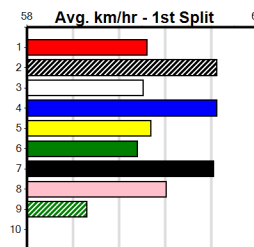

BENDIGO ADVERTISER

Distance: 425m, Race Type: Grade 6, Total Prizemoney: $2,925
1st: $1,950, 2nd: $600, 3rd: $300, 4th: $75

Watchdog Tips:

Bet:

Table with columns: Form Box, Wgt, Dist, Track, Date, Time, BON, Margin, 1st/2nd (Time), PIR, Checked, Comment, WR, Split 1, S/P, Grade

ATLAS ALIEN [6]
BD Dog Dec-22 Sire: FERAL FRANKY Dam: SEVILLA
Owner(s): ATLAS (SYN), L Cookson, B Mcnamara
Trainer: Barry Mcnamara (Junortoun)
Winning Distances: < 300m (0) 300 - 399m (0) 400 - 499m (2) 500 - 599m (0) 600 - 699m (0) > 700m (0)
Winning Weights: 33.9(1) 34.6(1)
Box History table and Prize Best information.

RUSSIAN RACCOON (NSW)[6]
BK Bitch Jun-22 Sire: SENNACHIE Dam: FLYING ELLA
Owner(s): M Turner
Trainer: Ian Garland (Longlea)
Winning Distances: < 300m (0) 300 - 399m (0) 400 - 499m (1) 500 - 599m (1) 600 - 699m (0) > 700m (0)
Winning Weights: 26.0(1) 26.1(1)
Box History table and Prize Best information.

BLACK SKY [6]
BK Bitch Jan-22 Sire: BERNARDO Dam: MANILA ROSE
Owner(s): J Formosa
Trainer: Jye Formosa (Heathcote)
Winning Distances: < 300m (0) 300 - 399m (0) 400 - 499m (1) 500 - 599m (1) 600 - 699m (0) > 700m (0)
Winning Weights: 31.5(1) 31.6(1)
Box History table and Prize Best information.

LAMIA NONNA MARY (NSW)[6]
BK Bitch Feb-23 Sire: FERAL FRANKY Dam: UNLEASH THE FUN
Owner(s): L Carbone
Trainer: John Barbara (Exford)
Winning Distances: < 300m (0) 300 - 399m (0) 400 - 499m (2) 500 - 599m (0) 600 - 699m (0) > 700m (0)
Winning Weights: 27.3(1) 27.6(1)
Box History table and Prize Best information.

WINE LOVER [6]
BK Dog Oct-22 Sire: CATCH THE THIEF Dam: SOMERTON MAY
Owner(s): Ghost Syndicate (SYN), L Cardillo, G Roberts, B Markovic
Trainer: Dallan Klemke (Lara)
Winning Distances: < 300m (0) 300 - 399m (0) 400 - 499m (2) 500 - 599m (0) 600 - 699m (0) > 700m (0)
Winning Weights: 32.3(1) 33.0(1)
Box History table and Prize Best information.