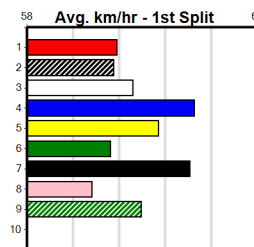

DREAMCHASERS - TICKETS ON SALE NOW

Distance: 425m, Race Type: Grade 7, Total Prizemoney: $2,925
1st: $1,950, 2nd: $600, 3rd: $300, 4th: $75

Watchdog Tips:

Bet:

Form	Box	Wgt	Dist	Track	Date	Time	BON	Margin	1st/2nd (Time)	PIR	Checked	Comment	WR	Split 1	S/P	Grade

1 PYRENEES PRINCE [7]
BKW Dog Dec-21 Sire: WHISKEY RIOT Dam: ALCYONE Trainer: Hazellie Robinson (Avoca)
Owner(s): I Robinson
Winning Distances: < 300m (0) 300 - 399m (0) 400 - 499m (1) 500 - 599m (0) 600 - 699m (0) > 700m (0)
Winning Weights: 31.4(1)

8th (4)	31.6	410	HOR	R3	15-Sep-24	26.67	23.03	46.00	UP HILL SHILOH (23.48)	M/78	.	.	.	11.38	$33.50	M
6th (8)	31.7	410	HOR	R3	05-Oct-24	25.42	23.32	22.00	SOLAR JESSIE (23.95)	M/66	.	.	.	11.62	$32.80	M
2nd (7)	32.0	390	BAL	R1	25-Nov-24	22.56	22.22	3.25L	NAUGHTY NORM (22.34)	M/22	.	.	.	8.49	$19.30	T3-M
6th (6)	31.6	410	HOR	R1	07-Dec-24	24.55	23.34	11.00	HUSKY BAILEY (23.80)	M/87	.	.	.	11.15	$16.40	M
1st (2)	31.4	410	HOR	R1	13-Dec-24	23.78	23.27	1.75L	ZINZAN SAMMY (23.89)	Q/11	.	SW	.	10.56	$6.20	M

Last 3 wins NOT included above

Box History

Bx	1st	2nd	3rd	4th	5th	6th	7th	8th
1								
2	1							
3								
4								1
5								
6						1		
7		1						
8						1		

Prize Best	$1320.00
Starts	FSH
Trk/Dts	5-1-1-0
APM	0-0-0-0
	1320

2 PARNASSUS [7] Biks
BKW Dog Jun-21 Sire: ASTON DEE BEE Dam: MISS MORRISSET Trainer: Briana Robertson-leech (Smeaton)
Owner(s): B Robertson-leech
Winning Distances: < 300m (0) 300 - 399m (1) 400 - 499m (0) 500 - 599m (0) 600 - 699m (0) > 700m (0)
Winning Weights: 33.6(1)

3rd (2)	32.3	450	BAL	R1	28-Jul-24	26.27	25.57	4.25L	LUNA'S GIRL (25.98)	Q/333	.	.	.	6.82	$35.20	T3-M
6th (4)	32.1	500	BEN	R3	07-Aug-24	29.97	28.36	22.00	BLUE FLAME (28.46)	M/457	.	.	.	6.84	$13.60	M
5th (7)	32.4	500	BEN	R1	23-Aug-24	29.03	28.23	9.50L	WILLOW SKYE (28.38)	M/255	.	.	.	6.69	$74.90	M
5th (7)	33.6	425	BEN	R1	04-Nov-24	25.38	23.81	16.00	TAMMY ROAD (24.29)	M/447	.	.	.	6.68	$21.10	T3-M
7th (1)	33.3	425	BEN	R2	15-Nov-24	25.25	23.97	13.00	MAYFAIR JILL (24.36)	M/667	.	.	.	6.86	$15.80	M
1st (6)	33.6	390	BAL	R10	18-Nov-24	22.73	22.32	1.5L	SUPER SEALANT (22.83)	Q/23	.	.	.	8.66	$10.00	T3-M
2nd (7)	33.4	450	BAL	R2	25-Nov-24	26.05	25.48	1.00L	AGON CAMEL (25.98)	M/212	.	.	.	6.83	$5.70	T3-RW
4th (5)	33.3	425	BEN	R9	29-Nov-24	24.29	23.63	4.25L	BOTH SIDES (24.00)	M/644	.	.	.	6.76	$95.00	7

Last 3 wins NOT included above

Box History

Bx	1st	2nd	3rd	4th	5th	6th	7th	8th
1		1						1
2			1	1				
3		1				1		
4				2				
5				2		1		
6	1		1			1		
7		1			2	1		
8			1			1		1

Prize Best	$3265.00
Starts	24.29(5)-29/11/24
Trk/Dts	22-1-4-3
APM	12-0-2-2
	1969