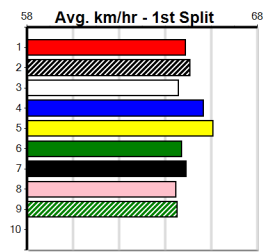

Bendigo
10
6:18PM
(VIC time)

MANNINGS GREYHOUND COMPLEX

Distance: 425m, Race Type: Grade 5, Total Prizemoney: $2,925
1st: $1,950, 2nd: $600, 3rd: $300, 4th: $75

Watchdog Tips: [ ] [ ] [ ] [ ]

Bet: [ ]

MISS PATSY [5]
BK Bitch Jul-22 Sire: FERAL FRANKY Dam: MISS ROXY
Owner(s): D Klemke Trainer: Dallan Klemke (Lara)
Winning Distances: < 300m (0) 300 - 399m (0) 400 - 499m (3) 500 - 599m (0) 600 - 699m (0) > 700m (0)
Winning Weights: 30.0(1) 30.5(1) 31.4(1)

1st	2nd	3rd	4th	5th	6th	7th	8th
1st (8) 30.5 435 SLE R3 13-Oct-24 24.45 24.07 2.50L SELECT MILLS (24.62) M/211 . . . . . 5.28 $3.20 X67							
7th (6) 30.5 460 GEL R3 18-Oct-24 26.67 26.00 7.00L FROG MARCH (26.21) M/544 . . . . . 6.80 $11.60 RWH							
2nd (6) 30.5 425 BEN R4 25-Oct-24 24.16 23.88 4.00L CRACKERJACK TONK (23.88) M/322 . . . . . 6.62 $10.30 6G							
3rd (5) 30.5 400 GEL R3 01-Nov-24 23.33 22.44 4.50L DIABLO SIXTEEN (23.03) M/33 . . . . . 8.77 $5.50 X67							
4th (7) 30.4 425 BEN R1 08-Nov-24 24.43 23.76 4.50L REPRESENT (24.13) M/544 . . . . . 6.77 $5.60 X67							
2nd (1) 30.2 425 BEN R10 15-Nov-24 24.10 23.97 1.00L SPIRITED OLIVER (24.05) M/222 . . . . . 6.59 $1.80 X67							
1st (8) 30.0 425 BEN R10 29-Nov-24 23.87 23.63 5.00L NIGEL DEVERE (24.22) Q/211 . SW 6.50 $6.30 6G							
3rd (5) 30.0 410 HOR R9 10-Dec-24 23.63 23.06 1.25L GAS LANTERN (23.55) M/22 . . . . . 10.29 $8.60 5							

Last 3 wins NOT included above

1st	2nd	3rd	4th	5th	6th	7th	8th
1st (7) 31.4 400 GEL R1 14-Jun-24 22.76 22.54 2.25L DRAGONELLE (22.90) M/21 . . . . . 8.46 $1.70 M							

Box History

Bx	1st	2nd	3rd	4th	5th	6th	7th	8th
1	2							
2	1		1				1	
3	4							1
4								
5			2		1			
6	1						1	
7	1	1	1					
8	2			1				1

Prize Best Starts Trk/Dts APM: $10810.00, 23.87(8)-29/11/24, 22-3-9-2, 4-1-2-0, 6573

PAW ROXY (NSW)[5]
BK Bitch Dec-22 Sire: BERNARDO Dam: DYNA HARPA
Owner(s): B Wheeler Trainer: Mark Delbridge (Balliang)
Winning Distances: < 300m (0) 300 - 399m (1) 400 - 499m (2) 500 - 599m (0) 600 - 699m (0) > 700m (0)
Winning Weights: 27.5(1) 27.8(1) 28.5(1)

1st	2nd	3rd	4th	5th	6th	7th	8th
4th (1) 27.9 435 SLE R4 22-Sep-24 25.05 24.32 5.50L SAND DUNES (24.69) M/113 . . . . . 5.24 $2.40 6G							
6th (4) 28.0 390 BAL R11 25-Sep-24 22.93 22.31 7.00L PAW XENA (22.45) S/76 . . . . . 8.69 $1.90 X67							
4th (4) 28.0 450 BAL R11 02-Oct-24 25.56 25.12 3.5L WHISKY TRIP (25.32) S/443 . . . . . 6.74 $10.70 X67							
2nd (8) 28.5 460 GEL R9 11-Oct-24 25.95 25.86 1.5L EXTRADITED (25.86) M/222 . . . . . 6.68 $11.00 X67							
3rd (6) 28.5 460 GEL R2 18-Oct-24 26.24 26.00 1.00L PAW GRADY (26.18) Q/212 . . . . . 6.57 $11.00 RWH							
1st (4) 28.5 460 GEL R10 25-Oct-24 25.95 25.63 2.75L MEPUNGA ROCKY (26.12) M/111 . . . . . 6.49 $11.10 RWF							
2nd (5) 28.5 435 SLE R11 03-Nov-24 24.45 24.26 0.50L ALL JAZZ (24.43) S/211 . V14 . . . . . 5.25 $4.20 5							
4th (7) 28.4 400 WGL R4 03-Dec-24 23.07 22.49 5.50L NINETYMILE WOW (22.70) M/14 . . . . . 8.33 $1.80 5							

Last 3 wins NOT included above

1st	2nd	3rd	4th	5th	6th	7th	8th
1st (2) 27.5 390 SHP R3 26-Aug-24 22.42 22.16 3.25L CANYA WILDFIRE (22.64) M/11 . . . . . 8.51 $3.40 MH							
1st (5) 27.8 410 HOR R3 17-Sep-24 23.13 23.11 4.50L CRANK IT (23.44) Q/11 . SW 10.19 $3.20 7							

Box History

Bx	1st	2nd	3rd	4th	5th	6th	7th	8th
1				1				
2	1						1	
3			1					
4	1			1		1		
5	1	1						1
6			1					
7				1				
8		1						

Prize Best Starts Trk/Dts APM: $7905.00, FSH, 12-3-2-2, 0-0-0-0, 5403