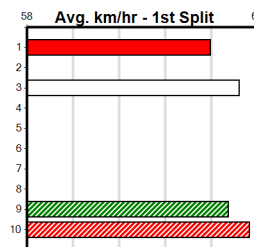

(VIC time)

Distance: 525m, Race Type: Special Event, Total Prizemoney: \$15,000
1st: \$10,000, 2nd: \$5,000

TIM ZOO (1) last two wins have been off the charts and he just gets the nod because he has drawn inside of kennel mate FIELD DAY (3) in what promises to be an enthralling match race. Prediction-TIM ZOO (1) to win by a length in 29.58.