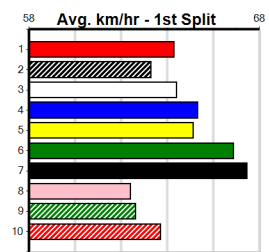

RSN GREY AREAS - WEDNESDAY & FRIDAY

Distance: 525m, Race Type: Grade 5, Total Prizemoney: $8,785
1st: $5,900, 2nd: $1,820, 3rd: $915, 4th: $150

UPSET SUNSET (3) has gone to another level and has the speed to lead throughout. PAW ZELINI (7) is up to this class and can get a nice cart into the race. ASTON FIGARO (4) has the experience edge and could be some value.

Watchdog Tips: 3 7 4 1 Bet: Win 3

PAW OCTAVIA (NSW)[5] Comes into calculations off this draw. $9.50
Owner(s): B Wheeler
Winning Distances: < 300m (0) 300 - 399m (0) 400 - 499m (1) 500 - 599m (3) 600 - 699m (0) > 700m (0)
Winning Weights: 26.3(1) 27.9(2) 28.1(1)

MR. MIYAGI (NSW)[5] Dog on the rise, may get crowded early too risky $3.40
Owner(s): OUR SHOUT (SYN), J Callus, M Callus, E Mifsud, J Callus, A Banitsiotis
Winning Distances: < 300m (0) 300 - 399m (0) 400 - 499m (2) 500 - 599m (1) 600 - 699m (0) > 700m (0)
Winning Weights: 36.5(2) 36.6(1)

UPSET SUNSET (NSW)[5] Gone to another level, can lead all of the way. $3.00
Owner(s): DAILLY GREYHOUND FARMS (SYN), G Dailly, T Dailly
Winning Distances: < 300m (0) 300 - 399m (0) 400 - 499m (2) 500 - 599m (2) 600 - 699m (0) > 700m (0)
Winning Weights: 28.3(1) 28.4(1) 28.6(1) 28.8(1)

ASTON FIGARO [5] Experienced speedster, solid muster, major player. $10.00
Owner(s): R Borda
Winning Distances: < 300m (0) 300 - 399m (3) 400 - 499m (4) 500 - 599m (5) 600 - 699m (0) > 700m (0)
Winning Weights: 32.8(1) 33.2(1) 33.3(1) 33.4(1) 33.5(2) 33.8(1) 33.9(1) 34.0(1) 34.2(2) 34.3(1)

URANA JASMINE [5] Races well here but may get crowded early. $26.00
Owner(s): S Xerri
Winning Distances: < 300m (0) 300 - 399m (0) 400 - 499m (2) 500 - 599m (4) 600 - 699m (0) > 700m (0)
Winning Weights: 25.4(1) 25.8(1) 25.9(1) 26.2(1) 26.3(1) 26.6(1)

1
2
3

4
5