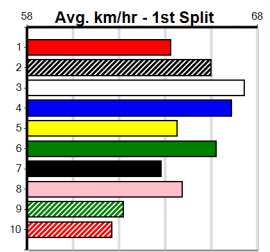

CITY VIEW BISTRO

Distance: 525m, Race Type: Grade 5, Total Prizemoney: $8,785
1st: $5,900, 2nd: $1,820, 3rd: $915, 4th: $150

PAW QWAN (7) turned in a colossal performance to finish just out of the placings in the G1 Silver Chief final here last week and just needs some luck in running. BOMB LUCA (2) is drawn to settle closer and is a must for top 3 SRM players.

Watchdog Tips: 7 2 3 8 Bet: Win 7

GREYSYND SAMMY [5] Very talented but can miss the start, risky. $9.00
Owner(s): chillcook (SYN), J Chilcott, M Chilcott, G Cooke, W Owen
Trainer: Michael Chilcott (Heathcote)

BOMB LUCA [5] Drawn to settle closer than usual, danger. $7.50
Owner(s): DAILLY GREYHOUND FARMS (SYN), G Dailly, T Dailly
Trainer: Thomas Dailly (Anakie)

PAT ABILITY [5] Can set a cracking speed early, major player. $4.60
Owner(s): P Gray
Trainer: Shane Millsom (Point Cook)

HELLO PA [5] Back in top form but is drawn to find bother. $16.00
Owner(s): D Burnett
Trainer: David Burnett (Little River)

TARA'S LILY (SA)[5] Mixes her form but has the engine, keep safe. $7.00
Owner(s): A Lapinskas
Trainer: Mark Delbridge (Balliang)

1

2

3

4

5