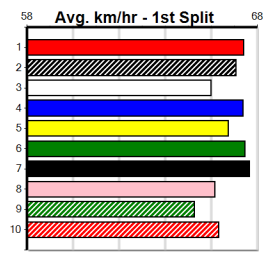

ICONIC JET (7) is one of the rising stars of the sport and only needs to time the start and she could be off and gone. ZIPPING MINAJ (1) is drawn to settle top 2 early and races well around this circuit. WARM COCKLES (6) is a serious talent.

Watchdog Tips: 7 1 6 2 Bet: Box Quinella 1,7 ($10 for 1000%)

Race card for ZIPPING MINAJ (NSW)[5]. Gun front running speedster, big danger. $5.50. Includes details on owner, sire, dam, winning distances, and a box history table.

Race card for YOGEN BALE (NSW)[5]. Can explode soon after box rise, place value. $13.00. Includes details on owner, sire, dam, winning distances, and a box history table.

Race card for SEAGULL ROCK [5]. Missing the start of late, has the motor, risky. $10.00. Includes details on owner, sire, dam, winning distances, and a box history table.

Race card for HONEY ZEN [5]. Front runner, will need to lead, prefer others. $15.00. Includes details on owner, sire, dam, winning distances, and a box history table.

Race card for MICHALIS [4]. Also needs to lead to win here, place best. $15.00. Includes details on owner, sire, dam, winning distances, and a box history table.