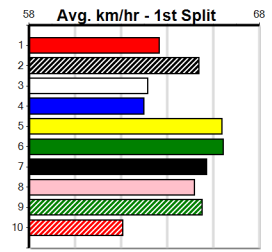

CHEER CHEER FOR CHRIS' 50TH

Distance: 525m, Race Type: Grade 5, Total Prizemoney: $8,785
1st: $5,900, 2nd: $1,820, 3rd: $915, 4th: $150

OKAY BOOMER (2) wound back the clock with an impressive 30.07 win here last start and a repeat effort would see her hard to beat. SWINDLED (7) will need luck going into the first bend but clearly has the engine to test these.

Watchdog Tips: 2 7 3 6 Bet: Win 2

Race card for IT'S A RUNAWAY [5]. Includes details on owner (J Delaroche), sire (HOUDINI BOY), dam (IT'S A WINK), and a list of recent race results with times and odds.

Race card for OKAY BOOMER [5]. Includes details on owner (D Graham), sire (JESAULENKO), dam (KILTY JEWEL), and a list of recent race results with times and odds.

Race card for PAW VINCE (NSW)[5]. Includes details on owner (B Wheeler), sire (FERNANDO BALE), dam (HELMA BALE), and a list of recent race results with times and odds.

Race card for VIDEO REFEREE [5]. Includes details on owner (S Smith, A Langton), sire (TOMMY SHELBY), dam (ART NOVEAU), and a list of recent race results with times and odds.

Race card for RUXTON FLAME [5]. Includes details on owner (S O'hehir), sire (FERNANDO BALE), dam (SILKEN), and a list of recent race results with times and odds.