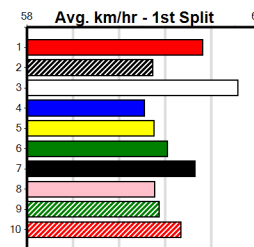

1
6:35PM

(VIC time)

Distance: 525m, Race Type: Mixed 6/7, Total Prizemoney: $8,785
1st: $5,900, 2nd: $1,820, 3rd: $915, 4th: $150

MEPUNGA SCARLETT (3) appears the real deal and if she can land on the arm she is capable of breaking the 30 second barrier here. PAW HARRIS (2) needs to get behind the red early and could get a saloon passage going into the first bend.

Watchdog Tips: **3** **2** **7** **1** Bet: Win 3

Form Box Wgt Dist Track Date Time BON Margin 1st/2nd (Time) PIR Checked Comment W/R Split 1 S/P Grade
SAINT NIFTY [6] Fast early, can move wide through bend, respect $6.50
F Dog Nov-22 Sire: FERNANDO BALE Dam: MEPUNGA STELLAR Trainer: Brendan Pursell (Lara)
Winning Distances: < 300m (0) 300 - 399m (0) 400 - 499m (0) 500 - 599m (2) 600 - 699m (0) > 700m (0)
Winning Weights: 32.3(2)
5th (7) 31.9 515 SAN R1 03-Oct-24 30.15 29.38 11.00 PAW IKE (29.38) Q/1135 . . . 5.12 $8.20 X67
2nd (1) 31.8 525 MEA R1 12-Oct-24 30.63 29.95 0.75L PAW YANELLE (30.58) Q/2222 . . . 5.20 $1.80 X67
5th (3) 31.8 525 MEA R1 19-Oct-24 31.27 29.71 15.00 EXTINCT (30.28) M/6777 . . . 5.30 $3.50 7
2nd (1) 32.2 525 MEP R9 30-Oct-24 30.57 29.86 4.50L BEAUTIFUL STORY (30.27) Q/1112 . . . 5.17 $1.60 X67H
6th (7) 32.6 525 MEA R2 09-Nov-24 31.14 29.52 12.00 SIR DODGE (30.37) M/1566 . . . 5.15 $15.10 X67F
4th (5) 32.6 525 MEA R2 16-Nov-24 31.05 29.66 12.00 PAW CRAFTER (30.26) M/3433 . . . 5.26 $3.80 7
6th (3) 32.5 525 MEA R4 07-Dec-24 31.06 29.59 16.00 GIACOMO (29.98) M/6666 . . . 5.18 $54.50 SH
1st (1) 32.3 525 MEA R2 14-Dec-24 30.40 29.70 1.00L FLYING BATTY (30.45) Q/3111 . . . 5.17 $3.40 7
Last 3 wins NOT included above
1st (6) 32.3 525 MEP R3 18-Sep-24 30.20 29.87 6.50L PAW SHAYNA (30.64) Q/1111 . . . 5.15 $4.90 M

WBD Dog Jan-23 Sire: YOZO BALE Dam: KNICKS BALE Trainer: Correy Grenfell (Anakie)
Winning Distances: < 300m (0) 300 - 399m (1) 400 - 499m (1) 500 - 599m (0) 600 - 699m (0) > 700m (0)
Winning Weights: 33.9(1) 34.5(1)
3rd (1) 34.9 515 SAP R3 28-Oct-24 30.24 29.42 6.50L DYNAMITE DOUG (29.79) S/5333 . . . 5.37 $2.00 6G
3rd (7) 35.5 515 SAN R2 07-Nov-24 30.37 28.99 9.50L PAW UCOLTA (29.74) M/5643 . . . SW 5.26 $34.70 X67
2nd (3) 35.1 515 SAP R9 11-Nov-24 30.33 29.47 2.00L SAINTLY HIGHWAY (30.20) S/6222 . . . 5.31 $15.00 6G
5th (5) 34.9 515 SAP R10 18-Nov-24 30.18 29.43 2.50L REIKO DUSTY (30.01) M/4334 . . . 5.30 $11.20 6G
2nd (2) 35.3 515 SAP R8 25-Nov-24 30.19 29.49 9.00L HIGHLY ABRASIVE (29.58) M/6332 . . . 5.31 $15.60 RWH
5th (5) 35.8 525 MEP R10 04-Dec-24 30.83 29.74 3.75L IVORY NARWHAL (30.57) S/5646 . . . 5.27 $13.50 6G
2nd (4) 36.2 410 HOR R4 10-Dec-24 23.59 23.06 0.10L ZIPPING SCOOBY (23.58) M/43 . . . VO 10.44 $4.90 6G
2nd (1) 36.7 460 WGL R4 17-Dec-24 26.40 25.52 2.25L LOTS OF BUGS (26.24) M/422 . . . 6.69 $5.30 X67H
Last 3 wins NOT included above
1st (2) 33.9 390 WBL R2 17-Oct-24 22.69 21.72 1.5L MAJOR LIGHTYEAR (22.79) M/33 . . . 9.13 $1.70 M
1st (5) 34.5 460 GEL R5 21-Oct-24 25.87 25.87 4.00L VOLTAGE STRIKE (26.14) M/211 . . . 6.68 $3.90 X67

BK Bitch Mar-23 Sire: FERNANDO BALE Dam: MEPUNGA SPECTRE Trainer: Jeffrey Britton (Anakie)
Winning Distances: < 300m (0) 300 - 399m (0) 400 - 499m (0) 500 - 599m (1) 600 - 699m (0) > 700m (0)
Winning Weights: 27.3(1)
1st (1) 27.3 525 MEP R1 04-Dec-24 30.15 29.74 4.75L WHATEVER JACK (30.48) Q/1111 . . . SW 5.12 $1.50 MH
3rd (8) 27.3 525 MEA R1 14-Dec-24 30.18 29.70 2.50L SHIMA BLUSH (30.01) S/2222 . . . 5.12 $7.90 MF
Last 3 wins NOT included above