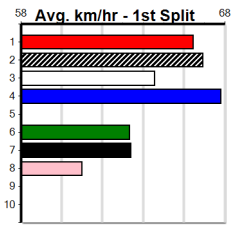

# INTA PLUMBING HT2

Distance: 435m, Race Type: S/E Heat, Total Prizemoney: \$3,360  
1st: \$2,250, 2nd: \$690, 3rd: \$345, 4th: \$75

Watchdog Tips: 0 0 0 0 Bet: .

Form	Box	Weight	Dist	Track	Date	Time	BON	Margin	1st/2nd (Time)	PIR	Checked	Comment	W/R	Split 1	S/P	Grade
<b>1 BORACAY STORM [4]</b>																
BD	D	May-22			FERAL FRANKY			MIAMI FERNANDO								
Trainer: David Geall (Lara)																
4th	(3)	30.7	460	WGL	R8	08-Nov-24	25.91	25.55	5.50	LAKVIEW EMILY (25.55)	M/111	.	V5	6.45	\$2.50	X45
CT	(-)	30.4	390	BAL		25-Nov-24	21.83		0.01	L Trial Cleared	M	.	1of1	.	\$.	CT
7th	(4)	30.7	461	HOB	R5	05-Dec-24	26.25	25.54	7.50	LASTON SMOKEY (25.73)	0	.	B2 C2	5.19	\$4.40	SH
1st	(2)	30.7	450	BAL	R8	11-Dec-24	25.06	24.92	4.00	LHONEY ZEN (25.33)	Q/111	.	.	6.40	\$2.30	X45
Owner(s): J Ahern																
<b>2 DESCRIPTION [3]</b>																
BK	D	May-22			ASTON DEE BEE			APPOINTED								
Trainer: Rebecca Gibbons (Avalon)																
1st	(1)	34.4	390	WBL	R10	21-Nov-24	21.81	21.81	4.25	LASTON FANTASTIC (22.10)	Q/11	.	.	8.40	\$3.50	X34
2nd	(4)	34.9	450	SHP	R6	02-Dec-24	25.31	25.03	0.10	LJAMIE BALE (25.31)	Q/111	.	.	6.54	\$1.60	X45
3rd	(4)	34.8	450	SHP	R8	09-Dec-24	25.38	25.03	4.25	LAUGUSTUS FINCH (25.10)	M/223	.	.	6.61	\$3.40	X45
3rd	(1)	34.5	400	WGL	R9	17-Dec-24	22.53	22.26	4.00	LFERNANDO GOMEZ (22.26)	Q/23	.	.	8.36	\$2.00	FFA
Owner(s): A Tullio																
<b>3 COMPUTER MODEL (NSW)[3]</b>																
BK	D	Jun-22			BARCIA BALE			CRUISER MODEL								
Trainer: Brian Alford (Yarram)																
6th	(6)	33.4	510	SLE	R8	10-Nov-24	29.32	28.65	10.00	LSUNNYSIDE JO (28.65)	M/433	.	.	9.30	\$6.20	5
4th	(5)	33.1	400	WGL	R12	19-Nov-24	22.92	22.27	1.75	LFIRE FEATHER (22.81)	S/54	.	.	8.54	\$2.60	5
2nd	(7)	33.0	460	WGL	R5	29-Nov-24	26.13	25.62	0.75	LSODA APACHE (26.09)	M/111	.	.	6.55	\$2.90	5NP
7th	(3)	33.3	435	SLE	R6	15-Dec-24	24.89	24.27	6.50	LGO STEVIE (24.44)	Q/444	.	.	5.24	\$80.80	FFA
Owner(s): B Alford																
<b>4 VILMA BALE (NSW)[5]</b>																
WBK	B	May-22			ALLEN DEED			WANNA ALLEN								
Trainer: Rebecca Gibbons (Avalon)																
1st	(8)	29.6	525	MEP	R8	25-Sep-24	30.01	29.64	2.00	LWILLA BALE (30.13)	M/1111	.	SW	5.03	\$2.10	X45
3rd	(7)	29.7	515	SAN	R3	03-Oct-24	29.76	29.38	4.75	LPAW PETROV (29.44)	M/1113	.	.	5.08	\$4.90	5
8th	(4)	29.9	515	SAN	R7	10-Oct-24	31.06	29.13	22.00	LSCHILLACI (29.59)	M/3888	.	V0	5.14	\$8.80	5
4th	(1)	30.2	435	SLE	R5	15-Dec-24	24.75	24.27	3.75	LBEGGIN' (24.49)	M/375	.	.	5.22	\$13.30	X45
Owner(s): B Wheeler																
<b>5 *** VACANT BOX ***</b>																
Trainer: Owner(s):																
<b>6 WOODSIDE CRUISER [5]</b>																
BKW	B	Dec-21			MY REDEEMER			AVA'S DREAM								
Trainer: Margaret Read (Woodside)																
8th	(3)	24.5	435	SLE	R3	17-Nov-24	25.48	24.27	12.00	LAKINA JAZZ (24.70)	M/578	.	.	5.37	\$29.00	5
2nd	(2)	24.9	435	SLE	R7	27-Nov-24	24.93	24.44	0.50	LTAKE THE EDGE (24.90)	Q/122	.	.	5.28	\$10.90	T3-5
4th	(7)	24.5	435	SLE	R5	04-Dec-24	24.82	24.43	3.00	LAYLA ROSE (24.61)	M/444	.	.	5.32	\$23.10	T3-5
4th	(7)	25.0	435	SLE	R3	15-Dec-24	24.89	24.27	1.75	LDR. NARNIA (24.78)	Q/322	.	.	5.27	\$50.10	RW
Owner(s): M Read																
<b>7 DR. UNITED [1]</b>																
BK	D	May-21			ASTON DEE BEE			PAYTON								
Trainer: Judith McMahon (Darriman)																
1st	(2)	32.0	435	SLE	R7	24-Nov-24	24.28	24.22	1.50	LPOWER PAWS (24.39)	Q/111	.	.	5.25	\$2.40	X23
3rd	(3)	32.1	435	SLE	R11	01-Dec-24	24.41	24.25	0.50	LASTON CORLEONE (24.38)	Q/323	.	.	5.28	\$2.80	FFA
1st	(3)	32.5	435	SLE	R7	08-Dec-24	24.13	24.13	3.00	LASTON CORLEONE (24.33)	Q/111	.	.	5.18	\$2.60	FFA
2nd	(8)	33.0	435	SLE	R6	15-Dec-24	24.51	24.27	1.25	LGO STEVIE (24.44)	M/832	.	.	5.45	\$2.50	FFA
Owner(s): DOCTORS KENNELS (SYN), J McMahon, J Gill																
<b>8 DR. DYLAN [2]</b>																
BK	D	Mar-21			ASTON KIMETTO			TANSY								
Trainer: William McMahon (Darriman)																
3rd	(6)	31.8	435	SLE	R7	24-Nov-24	24.46	24.22	2.50	LDR. UNITED (24.28)	M/754	.	.	5.46	\$10.00	X23
2nd	(8)	32.5	435	SLE	R11	01-Dec-24	24.40	24.25	0.25	LASTON CORLEONE (24.38)	M/652	.	.	5.43	\$13.80	FFA
3rd	(8)	32.8	435	SLE	R7	08-Dec-24	24.41	24.13	4.25	LDR. UNITED (24.13)	M/844	.	.	5.50	\$5.80	FFA
6th	(2)	32.8	435	SLE	R6	15-Dec-24	24.83	24.27	6.00	LGO STEVIE (24.44)	Q/377	.	.	5.23	\$13.30	FFA
Owner(s): DOCTORS KENNELS (SYN), J McMahon, J Gill																
<b>9 *** NO RESERVE ***</b>																
Trainer: Owner(s):																
<b>10 *** NO RESERVE ***</b>																
Trainer: Owner(s):																