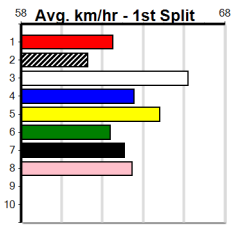

Sale

TRFM

Distance: 435m, Race Type: Grade 5, Total Prizemoney: $2,925
1st: $1,950, 2nd: $600, 3rd: $300, 4th: $75

11
9:10PM
(VIC time)

Watchdog Tips: 0 0 0 0 **Bet:** .