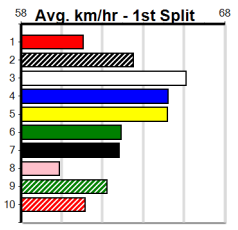

Sale

MONACELLARS

Distance: 435m, Race Type: Grade 6, Total Prizemoney: $2,925
1st: $1,950, 2nd: $600, 3rd: $300, 4th: $75

9

8:23PM
(VIC time)

Watchdog Tips: **0 0 0 0** Bet: **0**