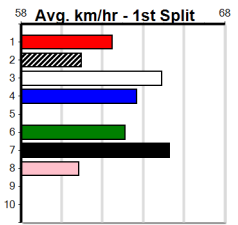

Sale

TOONGABBIE LODGE

Distance: 435m, Race Type: Mixed 4/5, Total Prizemoney: $3,360
1st: $2,250, 2nd: $690, 3rd: $345, 4th: $75

5

7:00PM
(VIC time)

Watchdog Tips: **0 0 0 0** Bet: **.**