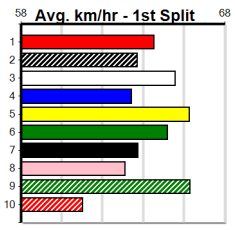

Sale

Distance: 510m, Race Type: Mixed 4/5, Total Prizemoney: $3,875
1st: $2,600, 2nd: $800, 3rd: $400, 4th: $75

6
7:22PM
(VIC time)

Watchdog Tips: **0 0 0 0** Bet: .