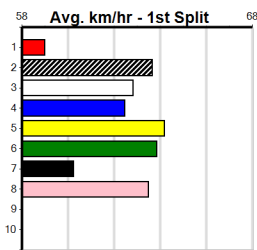

Sale
12
9:32PM
(VIC time)

SPORTSBET SAME RACE MULTI

Distance: 435m, Race Type: Grade 5, Total Prizemoney: $2,925
1st: $1,950, 2nd: $600, 3rd: $300, 4th: $75

Watchdog Tips: ☐ ☐ ☐ ☐ ☐ Bet: ☐

Form Box	Wgt	Dist	Track	Date	Time	BON	Margin	1st/2nd (Time)	PIR	Checked	Comment	WR	Split 1	S/P	Grade

DR. ZEPELIN [5]

BEF Dog Jun-20 Sire: BERNARDO Dam: DR. CADENZA
Owner(s): DOCTORS KENNELS (SYN), J McMahon, J Gill Trainer: Marcus McMahon (Giffard West)
Winning Distances: < 300m (0) 300 - 399m (2) 400 - 499m (5) 500 - 599m (2) 600 - 699m (0) > 700m (0)
Winning Weights: 33.3(1) 34.9(1) 35.6(1) 35.7(1) 35.9(1) 36.0(1) 36.3(1) 37.1(1) 37.8(1)

5th (8)	36.8	435	SLE	R12	02-Oct-24	25.18	24.44	10.00 POLAR TEDDY (24.48)	S/765				5.70	$9.30	5
4th (8)	36.6	435	SLE	R7	09-Oct-24	25.06	24.13	7.00L SKY HIGH DREAMS (24.59)	S/755				5.56	$21.80	5
3rd (8)	36.8	435	SLE	R5	18-Oct-24	25.00	24.54	3.5L DAINTREE VISION (24.76)	S/764				5.54	$9.50	T3-5
5th (2)	37.2	435	SLE	R6	13-Nov-24	25.09	24.42	10.00 ANNA (24.42)	S/777				5.50	$23.40	T3-5
2nd (2)	37.1	460	WGL	R6	21-Nov-24	26.38	25.98	0.75L TEDDY BOX (26.34)	M/432				6.77	$16.80	T3-5
5th (1)	37.6	435	SLE	R10	04-Dec-24	24.99	24.43	6.50L FLYING PIE (24.55)	M/655				5.44	$35.50	T3-5
7th (5)	37.9	435	SLE	R5	11-Dec-24	25.35	24.66	7.50L PLENTY OF VALUE (24.86)	M/777				5.58	$31.10	5
3rd (1)	37.8	435	SLE	R11	18-Dec-24	25.06	24.38	2.00L ARLUNYA (24.93)	S/674				5.57	$9.60	T3-5

Last 3 wins NOT included above

1st (4)	35.9	500	TRA	R6	30-Oct-23	28.31	28.31	0.10L NIGHTY HERCULES (28.32)	M/311				9.37	$15.40	T3-5
1st (1)	37.1	510	SLE	R8	24-Apr-24	29.28	29.28	2.00L RHONDA GEM (29.41)	Q/211			V7	9.40	$10.20	5
1st (3)	37.8	435	SLE	R12	14-Aug-24	24.78	24.45	1.75L NO DOORS (24.89)	M/532				5.46	$13.80	5

Box History

Bx	1st	2nd	3rd	4th	5th	6th	7th	8th
1	1	1	3	4	6	2	1	
2	2	2	2	4				2
3	2		1		1	1	2	
4	1		2	1	2	1	2	
5			2	2	2	2	1	1
6	1	1		4	4	1	2	2
7				5	4	3	4	1
8	4		2	2	1			
Prize Best Starts Trk/Dts APM			$19230.00		24.71(6)-8/10/23		101-9-4-12	
					22-2-1-6		2189