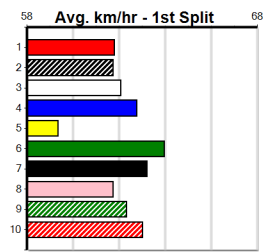

Sale
2
5:57PM
(VIC time)

RSN GREY AREAS - WEDNESDAY & FRIDAY

Distance: 435m, Race Type: Grade 7, Total Prizemoney: $2,925
1st: $1,950, 2nd: $600, 3rd: $300, 4th: $75

Watchdog Tips: ☐ ☐ ☐ ☐ ☐ Bet: ☐

Form Box Wgt Dist Track Date Time BON Margin 1st/2nd (Time) PIR Checked Comment W/R Split 1 S/P Grade

1

SPARKLING GIRL [7]
F Bitch Feb-23 Sire: FERAL FRANKY Dam: PANKHURST Trainer: Barry Harper (Longford)
Owner(s): B Hooper
Winning Distances: < 300m (0) 300 - 399m (0) 400 - 499m (1) 500 - 599m (0) 600 - 699m (0) > 700m (0)
Winning Weights: 28.2(1)

Box	1st	2nd	3rd	4th	5th	6th	7th	8th
1			1					
2								
3								
4					1			
5								
6	1					1		
7								
8								

Prize Best Starts Trk/Dts APM: $1260.00, 24.75(6)-11/12/24, 5-1-0-1, 5-1-0-1, 1260

5th (7) 28.7 435 SLE R1 27-Oct-24 25.05 24.09 10.00 REEL INFRARED (24.36) M/446 . . . . . 5.41 $8.40 M
6th (6) 28.5 435 SLE R2 10-Nov-24 25.31 24.30 7.50L BOWIE SUNNY (24.79) M/554 . . . . . 5.36 $4.00 M
5th (4) 27.8 435 SLE R2 24-Nov-24 25.28 24.22 9.00L GOLDEN TOP (24.68) Q/277 . . . . . 5.38 $8.50 M
3rd (1) 27.8 435 SLE R1 27-Nov-24 24.87 24.44 4.50L SCOUT ACE (24.56) M/233 . . . . . 5.34 $2.40 M
1st (6) 28.2 435 SLE R2 11-Dec-24 24.75 24.66 7.00L TILES AND WINE (25.24) Q/111 . . . SW . 5.35 $1.20 M

Last 3 wins NOT included above

2

PAW OLYSLAGERS (NSW)[7]
BK Bitch Feb-23 Sire: JACKSLITTLETHING Dam: IDRIA BALE Trainer: Robert Camilleri (Lara)
Owner(s): B Wheeler
Winning Distances: < 300m (0) 300 - 399m (1) 400 - 499m (0) 500 - 599m (0) 600 - 699m (0) > 700m (0)
Winning Weights: 26.1(1)

Box	1st	2nd	3rd	4th	5th	6th	7th	8th
1								
2								
3								
4								
5								
6								
7	1							
8								

Prize Best Starts Trk/Dts APM: $1680.00, FSH, 1-1-0-0, 0-0-0-0, 1680

1st (7) 26.1 390 BAL R1 13-Dec-24 22.19 22.19 7.00L ULTIMATE BLEND (22.68) M/21 . . . SW . 8.56 $7.90 M

Last 3 wins NOT included above

3

OLIVIA LEE ROSE [7]
WF Bitch Dec-22 Sire: WHISKEY RIOT Dam: SUZIE ROSE Trainer: Sharon-lee Chignell (Rosedale)
Owner(s): S Chignell
Winning Distances: < 300m (0) 300 - 399m (0) 400 - 499m (1) 500 - 599m (0) 600 - 699m (0) > 700m (0)
Winning Weights: 28.4(1)

Box	1st	2nd	3rd	4th	5th	6th	7th	8th
1		1	1					3
2								
3		1						
4								
5						1		
6								
7			1					1
8	1				1			

Prize Best Starts Trk/Dts APM: $2260.00, 24.76(1)-18/12/24, 11-1-2-2, 8-1-2-1, 2176

3rd (7) 28.3 435 SLE R2 13-Nov-24 25.44 24.42 4.75L PINOT GRIGIO (25.12) M/643 . . . . . 5.49 $2.70 T3-M
3rd (1) 28.3 350 HVL R1 17-Nov-24 19.66 19.04 9.00L TALK IS CHEAP (19.04) M/4 . . . . . 6.75 $51.00 MH
7th (7) 28.6 350 HVL R2 24-Nov-24 20.06 19.03 7.50L TALK IS CHEAP (19.54) M/8 . . . . . 6.80 $68.00 MF
2nd (3) 28.2 435 SLE R1 27-Nov-24 24.84 24.44 4.25L SCOUT ACE (24.56) M/322 . . . . . 5.35 $8.30 M
6th (5) 28.1 435 SLE R1 01-Dec-24 25.31 24.25 6.00L VIENNA SUNSET (24.92) M/666 . . . . . 5.58 $9.20 M
1st (8) 28.4 435 SLE R1 04-Dec-24 24.91 24.43 2.75L GO SEE IAN (25.10) M/311 . . . . . 5.32 $14.80 T3-M
7th (1) 28.5 435 SLE R4 11-Dec-24 25.67 24.66 7.00L I'M A TREASURE (25.19) M/877 . . . . . 5.47 $6.00 X67
2nd (1) 28.3 435 SLE R3 18-Dec-24 24.76 24.38 4.75L HOLLY ROSE (24.43) M/522 . . . . . 5.37 $4.30 T3-7

Last 3 wins NOT included above