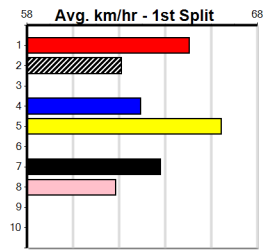

Sale
3
6:15PM
(VIC time)

ED FOUNTAIN REMOVALS HT1

Distance: 510m, Race Type: S/E Heat, Total Prizemoney: $3,875
1st: $2,600, 2nd: $800, 3rd: $400, 4th: $75

Watchdog Tips: ☐ ☐ ☐ ☐ ☐ ☐ **Bet:** ☐

1

BO RHAPSODY [5]
BK Dog Jan-22 Sire: SHIMA SHINE Dam: ABSOLUTE RUBY
Owner(s): Ruby Syndicate (SYN), R Matthews, A Scott, M Lowe, E Scott, N Brown, D Gleeson, G Johnson, V
Trainer: Dawn Johnston (Toongabbie)
Winning Distances: < 300m (0) 300 - 399m (2) 400 - 499m (7) 500 - 599m (3) 600 - 699m (0) > 700m (0)
Winning Weights: 33.5(1) 33.7(1) 33.9(1) 34.1(1) 34.2(2) 34.3(1) 34.4(1) 34.5(1) 34.7(1) 34.8(1) 35.1(1)

Form	Box	Wgt	Dist	Track	Date	Time	BON	Margin	1st/2nd (Time)	PIR	Checked	Comment	WR	Split 1	S/P	Grade
4th (7)	33.8	515	SAN	R11	17-Oct-24	29.82	29.22	3.5L	KINGSLEY BALE (29.57)	S/5433	.	.	.	5.23	$14.40	SH
2nd (2)	33.9	515	SAN	R3	24-Oct-24	29.47	29.13	0.50L	PAW OSWALD (29.44)	M/5333	.	.	.	5.15	$7.30	5
3rd (2)	33.8	515	SAN	R6	31-Oct-24	29.69	28.97	11.00	EXPLICIT (28.97)	M/5553	.	.	.	5.17	$6.60	S
4th (8)	34.1	515	SAN	R10	07-Nov-24	29.60	28.99	3.25L	I'M A MUSTANG (29.39)	S/8344	.	.	.	5.16	$22.80	5
2nd (1)	33.7	515	SAN	R4	15-Nov-24	29.57	28.94	3.5L	MATT LOCH (29.33)	Q/3322	.	.	.	5.18	$4.10	S
7th (8)	33.5	515	SAN	R12	23-Nov-24	29.72	29.00	8.50L	BIG ENERGY (29.14)	M/5666	.	.	.	5.20	$85.90	SH
5th (5)	33.1	435	SLE	R11	01-Dec-24	24.76	24.25	5.50L	ASTON CORLEONE (24.38)	S/887	.	.	.	5.45	$6.50	FFA
4th (6)	32.9	515	SAN	R11	05-Dec-24	29.72	28.98	8.50L	WHERE'S POPPY (29.14)	S/8866	.	.	.	5.29	$20.30	5

Last 3 wins NOT included above

1st (6)	35.1	460	WGL	R7	16-Jul-24	26.16	25.75	2.50L	ALWAYS A THRILL (26.33)	M/541	.	.	.	6.67	$5.60	5H
1st (3)	34.8	435	SLE	R10	01-Sep-24	24.50	24.45	0.50L	GRANNY ROSES (24.53)	M/444	.	.	SW	5.41	$3.00	5
1st (2)	34.7	460	WGL	R8	06-Sep-24	26.10	26.04	1.00L	MISS JAZZ (26.16)	M/222	.	.	.	6.60	$3.50	X34

Box History

Bx	1st	2nd	3rd	4th	5th	6th	7th	8th
1	2	1	2					
2	1	1	3			1		1
3	5	1	2	1				
4	2	1	2	1	1	1	1	1
5	1							
6	1	1	1	2	1			1
7	3	1	1	1	1			
8	1		1	3	1	1	1	1

Prize Best Starts Trk/Dts APM

Prize	$55328.57
Best Starts	FSTD
Trk/Dts	55-12-8-9
APM	0-0-0-0 15408