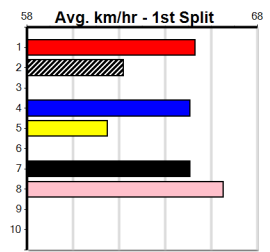

Sale
4
6:37PM
(VIC time)

ED FOUNTAIN REMOVALS HT2

Distance: 510m, Race Type: S/E Heat, Total Prizemoney: $3,875
1st: $2,600, 2nd: $800, 3rd: $400, 4th: $75

Watchdog Tips: ☐ ☐ ☐ ☐ ☐ Bet: ☐