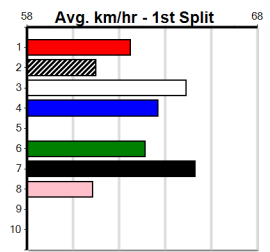

Sale
5
7:00PM
(VIC time)

TOONGABBIE LODGE

Distance: 435m, Race Type: Mixed 4/5, Total Prizemoney: $3,360
1st: $2,250, 2nd: $690, 3rd: $345, 4th: $75

Watchdog Tips: ☐ ☐ ☐ ☐ ☐ Bet: ☐

Form Box Wgt Dist Track Date Time BON Margin 1st/2nd (Time) PIR Checked Comment W/R Split 1 S/P Grade

1

DR. NARNIA [4]
BEF Bitch Feb-21 Sire: FERNANDO BALE Dam: DR. MINO
Owner(s): DOCTORS KENNELS (SYN), J McMahon, J Gill Trainer: Emily McMahon (Giffard West)
Winning Distances: < 300m (0) 300 - 399m (0) 400 - 499m (5) 500 - 599m (0) 600 - 699m (0) > 700m (0)
Winning Weights: 24.5(1) 25.7(1) 25.8(1) 25.9(1) 26.0(1)

Box	1st	2nd	3rd	4th	5th	6th	7th	8th
1			1		1	1		
2	1			2		3		
3			2		1	1		2
4		1		1	1		1	
5					2			1
6	1	1	1			2		
7	1	1	1	2	1			
8	2	1		1	1			1

Prize Best Starts Trk/Dts APM: $10491.25, 24.70(7)-14/8/24, 40-5-4-6, 30-5-3-6, 5307

4th (2) 25.5 435 SLE R5 18-Oct-24 25.13 24.54 5.50L DAINTREE VISION (24.76) Q/133 . . . 5.31 $9.60 T3-5
4th (7) 25.9 435 SLE R6 05-Nov-24 24.76 24.54 3.25L SUPERIOR MONIQUE (24.55) M/122 . . . 5.22 $10.50 T3-5
6th (2) 26.0 435 SLE R12 10-Nov-24 25.19 24.30 5.00L SPRINGVIEW NOAH (24.86) M/745 . . . 5.44 $13.40 5
3rd (3) 26.3 435 SLE R5 13-Nov-24 25.16 24.42 3.5L MALLY BOY (24.91) M/543 . . . 5.46 $3.80 T3-5
5th (1) 26.2 350 HVL R7 20-Nov-24 19.96 19.40 2.00L INTER ROUGE (19.82) Q/3 . . . 6.67 $3.20 5
4th (4) 26.0 435 SLE R11 04-Dec-24 24.94 24.43 3.75L LINDENOW PATCH (24.68) M/443 . . . 5.31 $5.00 T3-5
1st (8) 26.0 435 SLE R12 11-Dec-24 24.75 24.66 3.75L MR. WALLACE (25.00) Q/111 . . . SW . 5.22 $1.50 5
1st (8) 25.9 435 SLE R3 15-Dec-24 24.78 24.27 0.25L COLLINDA LOU (24.79) M/411 . . . 5.34 $15.90 RW

Last 3 wins NOT included above

1st (2) 24.5 435 SLE R2 21-Jan-24 25.24 24.08 0.75L RAGIN' CAJUN (25.28) M/431 . . . 5.31 $3.60 M
1st (6) 25.8 435 SLE R4 27-May-24 25.03 24.27 0.75L HUNTER MCCRAE (25.08) M/423 . . . 5.40 $5.10 7
1st (7) 25.7 435 SLE R10 24-Jul-24 25.03 24.44 0.75L LITTLE MEG (25.07) M/422 . . . 5.46 $5.50 6G