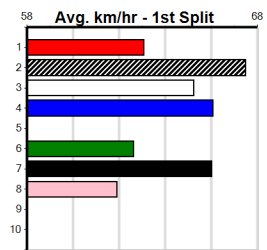

Last 3 wins NOT included above

Sale
7
7:45PM
(VIC time)

INTA PLUMBING HT1

Distance: 435m, Race Type: S/E Heat, Total Prizemoney: \$3,360
1st: \$2,250, 2nd: \$690, 3rd: \$345, 4th: \$75

Watchdog Tips: Bet: