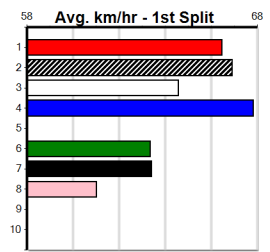

Sale
8
8:05PM
(VIC time)

INTA PLUMBING HT2

Distance: 435m, Race Type: S/E Heat, Total Prizemoney: $3,360
1st: $2,250, 2nd: $690, 3rd: $345, 4th: $75

Watchdog Tips: ☐ ☐ ☐ ☐ ☐ ☐

Bet:

1

BORACAY STORM [4]
Form Box Wgt Dist Track Date Time BON Margin 1st/2nd (Time) PIR Checked Comment WR Split 1 S/P Grade
BD Dog May-22 Sire: FERAL FRANKY Dam: MIAMI FERNANDO Trainer: David Geall (Lara)
Owner(s): J Ahern
Winning Distances: < 300m (0) 300 - 399m (3) 400 - 499m (14) 500 - 599m (0) 600 - 699m (0) > 700m (0)
Winning Weights: 29.7(1) 29.8(1) 30.0(1) 30.1(1) 30.2(1) 30.4(1) 30.6(1) 30.7(2) 30.8(1) 30.9(2) 31.0(1) 31.1(2) 31.2(2)

Box	1st	2nd	3rd	4th	5th	6th	7th	8th
1	4	1	3					
2	2	2	1				1	
3	3	1	1	1				1
4	1	1						2
5	1	1						
6	1	2	1	1	1			
7	3	1	1					
8	2	3	1		1			

Prize Best Starts Trk/Dts APM $98090.00 FSH 45-17-10-9 0-0-0-0 51120

1st (6) 31.2 425 BEN R9 11-Oct-24 23.69 23.69 1.25L MILE A MINUTE (23.77) M/331 . SW . 6.46 $29.00 GRP2
2nd (6) 31.4 450 BAL R8 16-Oct-24 25.27 25.02 3.75L JOEY THE JET (25.02) M/322 . . . 6.57 $1.80 X45
2nd (8) 31.1 460 GEL R5 25-Oct-24 26.19 25.63 4.25L SEAGULL ROCK (25.91) M/322 . . . 6.51 $1.50 SH
1st (8) 31.1 460 GEL R8 02-Nov-24 25.63 25.53 0.75L MOCK FISH (25.67) Q/111 . SW . 6.46 $5.40 SF
4th (3) 30.7 460 WGL R8 08-Nov-24 25.91 25.55 5.50L LAKEVIEW EMILY (25.55) M/111 . V5 . 6.45 $2.50 X45
CT (-) 30.4 390 BAL 25-Nov-24 21.83 . 0.01L Trial Cleared M . . . . . CT
7th (4) 30.7 461 HOB R5 05-Dec-24 26.25 25.54 7.50L ASTON SMOKEY (25.73) 0 B2 C2 . 5.19 $4.40 SH
1st (2) 30.7 450 BAL R8 11-Dec-24 25.06 24.92 4.00L HONEY ZEN (25.33) Q/111 . . . 6.40 $2.30 X45

Last 3 wins NOT included above

1st (3) 30.9 460 WGL R5 13-Sep-24 25.96 25.54 1.00L BLUEBELLE COLOUR (26.01) M/311 . SW . 6.49 $2.70 5H
1st (8) 30.8 460 GEL R8 27-Sep-24 25.56 25.56 5.00L PAW VINCE (25.90) M/111 . . . 6.45 $2.60 X45
1st (5) 30.9 425 BEN R8 05-Oct-24 23.69 23.52 0.50L PASS THE BUCK (23.72) Q/111 . SW . 6.46 $5.80 SH