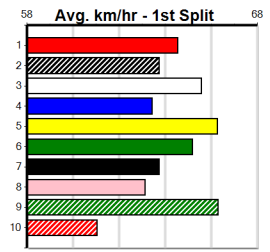

Watchdog Tips:

Bet:

Form Box	Wgt	Dist	Track	Date	Time	BON	Margin	1st/2nd (Time)	PIR	Checked	Comment	WR	Split 1	S/P	Grade

HIGHLY ALERT [5]
WBD Dog Aug-21 Sire: FERNANDO BALE Dam: CAPTAIN JACKIE Trainer: Rosalie Kerr (Caldermeade)
Owner(s): G Connell
Winning Distances: < 300m (0) 300 - 399m (0) 400 - 499m (8) 500 - 599m (3) 600 - 699m (0) > 700m (0)
Winning Weights: 28.6(1) 29.3(1) 29.7(1) 29.8(1) 29.9(2) 30.0(1) 30.1(2) 30.2(1) 30.3(1)

Box	1st	2nd	3rd	4th	5th	6th	7th	8th
1	4	2	3	1	1	1		
2	1	1				1	1	1
3		1					2	2
4	1				1			
5		1	4		1			
6	2	2				1	2	
7	2		2	3	1			
8	1		1	2	1			1

Last 3 wins NOT included above

1st (1) 30.1 515 SAP R6 18-Feb-24 29.44 29.35 4.50L PEPPER RUSH (29.74) Q/2211 . SW . 5.13 $7.50 5H
1st (1) 30.0 515 SAN R5 22-Feb-24 29.52 29.48 0.75L HERE COMES DEZEL (29.56) Q/3232 . SW . 5.13 $8.10 5F
1st (1) 29.9 515 SAN R11 21-Mar-24 29.35 29.27 3.75L SO CERTAIN (29.60) Q/1111 . . . 5.09 $2.80 X45

FARNHAM BALE (NSW)[4]
FBD Dog Jan-22 Sire: FERAL FRANKY Dam: DYNA DANNA Trainer: Robert Camilleri (Lara)
Owner(s): B Wheeler
Winning Distances: < 300m (0) 300 - 399m (0) 400 - 499m (6) 500 - 599m (3) 600 - 699m (0) > 700m (0)
Winning Weights: 31.1(1) 31.4(1) 31.5(1) 31.6(3) 32.0(2) 33.2(1)

Box	1st	2nd	3rd	4th	5th	6th	7th	8th
1				1	1	1		
2	3	1	2	1	1	1		1
3		2	1		1	1	1	1
4	2	1		1	1			
5	1			1	1	1		
6	1	2	1		1	1	2	
7	1			2	1	1	1	1
8	1		1	1	1			

Last 3 wins NOT included above

1st (7) 31.6 485 HOR R8 27-Aug-24 27.49 27.49 3.25L FIREWORKS (27.71) M/222 . . . 6.84 $1.90 X45
1st (4) 32.0 485 HOR R6 03-Sep-24 27.28 27.28 0.75L LEKTRA TRIGGER (27.32) S/533 . SW . 6.74 $4.80 X45
1st (2) 32.0 510 SLE R8 08-Sep-24 28.94 28.65 0.75L SON OF GHOST (28.98) M/431 . . . 9.34 $3.00 X45

SODA APACHE [5]
RF Dog Aug-20 Sire: FERNANDO BALE Dam: IRELAND'S FORCE Trainer: Geoffrey Dalton (Hazelwood Nort)
Owner(s): Fluffy Side Up (SYN), A Onley, P Onley
Winning Distances: < 300m (0) 300 - 399m (0) 400 - 499m (4) 500 - 599m (9) 600 - 699m (0) > 700m (0)
Winning Weights: 32.4(2) 32.5(1) 32.6(2) 33.0(1) 33.1(2) 33.2(1) 33.3(1) 33.4(1) 33.5(2)

Box	1st	2nd	3rd	4th	5th	6th	7th	8th
1	8	7	2	3	1			
2	3	1	1		3	1		
3				1				
4	1	1		2	1	1	4	
5		1						3
6	1		1	1	1	2	3	
7	1	1	1	2	2	1	1	1
8		1	1	1	3	2	1	2

Last 3 wins NOT included above

1st (1) 33.1 595 SAN R7 22-Feb-24 34.30 34.30 6.00L PIGWIDGEON (34.69) M/1111 . . . 9.14 $1.70 5
1st (1) 33.3 460 WGL R8 16-Jul-24 26.09 25.75 2.75L GALLPING SUZIE (26.27) M/111 . SW . 6.59 $3.60 5H
1st (1) 33.5 515 SAN R12 05-Sep-24 29.74 29.33 1.75L MY COOL JACK (29.85) Q/2222 . SW . 5.19 $3.00 5

BAGGIO [4]
BEBD Dog Jun-22 Sire: FERNANDO BALE Dam: PALACE LADY Trainer: Rosalie Kerr (Caldermeade)
Owner(s): A Marino
Winning Distances: < 300m (0) 300 - 399m (1) 400 - 499m (4) 500 - 599m (1) 600 - 699m (0) > 700m (0)
Winning Weights: 28.8(1) 29.0(3) 29.1(1) 29.6(1)

Box	1st	2nd	3rd	4th	5th	6th	7th	8th
1							1	
2			1					
3	1	2			1			
4	2		1	1	1			
5	1			1	2			
6				1		1	1	1
7	1		1	1	1			1
8	1	1	1					

Last 3 wins NOT included above

1st (5) 29.0 390 BAL R10 29-Jul-24 22.50 22.45 6.00L HILLBILLY ROCKY (22.91) M/11 . . . 8.59 $2.10 7
1st (4) 28.8 400 WGL R9 15-Aug-24 22.96 22.75 1.25L CERSEI'S BOY (23.03) M/11 . . . 8.47 $4.20 T3-6
1st (4) 29.6 460 WGL R4 24-Sep-24 26.17 25.73 0.50L PAW WHISTLER (26.19) M/121 . . . 6.58 $4.50 RWH