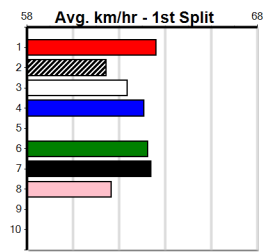

Sale
10
8:47PM
(VIC time)

ROTTI SECURITY

Distance: 435m, Race Type: Grade 5, Total Prizemoney: $2,925
1st: $1,950, 2nd: $600, 3rd: $300, 4th: $75

Watchdog Tips: ☐ ☐ ☐ ☐ ☐

Bet: ☐

Form Box Wgt Dist Track Date Time BON Margin 1st/2nd (Time) PIR Checked Comment W/R Split 1 S/P Grade

1

GEANI BALE (NSW)[5]

BEED Bitch Mar-22 Sire: DROOPYS SYDNEY Dam: DYNA UNI Trainer: Luke Harris (Devon Meadows)

Owner(s): L Harris
Winning Distances: < 300m (0) 300 - 399m (1) 400 - 499m (1) 500 - 599m (2) 600 - 699m (0) > 700m (0)
Winning Weights: 28.5(1) 29.2(2) 29.7(1)

Box	1st	2nd	3rd	4th	5th	6th	7th	8th
1					1			
2	1	2	1		2	1		1
3	1			1	1			
4		3	1	3		2		
5				1	1	1	2	
6	1	1		3	1	1	1	1
7	1		3	1				
8		1	2	3		1		1

Prize Best Starts Trk/Dts APM: $19665.00 FSH 51-4-7-7 0-0-0-0 6992

4th (6) 31.3 390 BAL R12 13-Nov-24 22.72 22.11 5.00L NATALIE BALE (22.38) M/55 . . . . 8.65 $23.90 5
4th (6) 31.2 390 SHP R4 16-Nov-24 22.51 22.01 7.50L BEAR LEE CRIME (22.01) M/44 . . . . 9.13 $5.30 5
2nd (4) 31.2 400 GEL R11 22-Nov-24 22.77 22.27 2.25L KELLY JANE (22.62) M/53 . . . . 8.57 $7.40 5
6th (5) 31.1 400 GEL R13 28-Nov-24 23.14 22.55 8.50L MARAIS BALE (22.56) M/87 . . . . 8.71 $20.80 5
4th (5) 31.4 390 SHP R13 02-Dec-24 22.35 21.96 6.00L ATLAS AMAZON (21.96) M/54 . . . . 8.53 $10.30 5
2nd (6) 31.6 400 WGL R12 10-Dec-24 22.83 22.39 1.75L SKY HIGH DREAMS (22.70) M/22 . . . . 8.49 $6.60 5
3rd (7) 31.5 425 BEN R4 13-Dec-24 24.36 23.66 1.00L BELOW THE CURVE (24.30) M/665 . . . . 6.70 $28.90 5
4th (4) 31.7 400 WGL R12 17-Dec-24 23.00 22.26 4.75L RADEBE (22.68) M/76 . . . . 8.70 $10.80 5

Last 3 wins NOT included above

1st (3) 29.2 525 MEA R2 23-Mar-24 30.57 29.64 3.00L HADWIN BALE (30.77) M/3222 . . . . 5.26 $4.90 7
1st (7) 28.5 525 MEP R10 08-May-24 30.25 29.86 3.75L CABAO NICKEL (30.51) M/1111 . . . . 5.12 $8.50 X67
1st (6) 29.7 390 WBL R9 05-Sep-24 22.28 22.00 4.00L ZERO KILLER (22.55) M/11 . . . SW . 8.61 $7.00 RWH