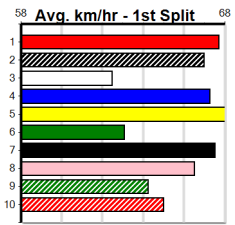

11

2:32PM

(VIC time)

Watchdog Tips: 0 0 0 0 Bet:

Main race results table with columns: Form, Box, Weight, Dist, Track, Date, Time, BON, Margin, 1st/2nd (Time), PIR, Checked, Comment, W/R, Split 1, S/P, Grade. Includes race details for 1 BLUE CHINCHILLA [4], 2 KNEE DEEP (NSW)[5], 3 RAPIDFIRE SERENA [4], 4 SUGAR BOWL ROSE [5], 5 WHO MADE YOU [5], 6 SPEEDY SWAN [5], 7 BETTER BANJO [5], 8 BANJO ONE STRING [5], 9 SHIMA LITE [5] Res., and 10 MYALL JACK [5] Res. Each race entry includes horse name, trainer, and a list of runners with their respective statistics.

Winnings Boxes table for Race 1: BLUE CHINCHILLA [4]. Columns: 1, 2, 3, 4, 5, 6, 7, 8. Values: Prize $7,065.00, Best 16.80, Starts 20-5-1-3, Trk/Dst 12-5-0-2, APM $3007.

Winnings Boxes table for Race 2: KNEE DEEP (NSW)[5]. Columns: 1, 2, 3, 4, 5, 6, 7, 8. Values: Prize $16,320.00, Best 16.72, Starts 21-9-0-7, Trk/Dst 1-0-0-1, APM $7305.

Winnings Boxes table for Race 3: RAPIDFIRE SERENA [4]. Columns: 1, 2, 3, 4, 5, 6, 7, 8. Values: Prize $20,495.00, Best 16.86, Starts 76-10-11-12, Trk/Dst 1-1-0-0, APM $4225.

Winnings Boxes table for Race 4: SUGAR BOWL ROSE [5]. Columns: 1, 2, 3, 4, 5, 6, 7, 8. Values: Prize $32,710.00, Best 17.00, Starts 90-12-18-15, Trk/Dst 1-0-0-0, APM $10827.

Winnings Boxes table for Race 5: WHO MADE YOU [5]. Columns: 1, 2, 3, 4, 5, 6, 7, 8. Values: Prize $9,462.86, Best 16.61, Starts 14-4-2-3, Trk/Dst 7-0-2-3, APM $7098.

Winnings Boxes table for Race 6: SPEEDY SWAN [5]. Columns: 1, 2, 3, 4, 5, 6, 7, 8. Values: Prize $7,910.00, Best 16.77, Starts 21-4-4-4, Trk/Dst 6-0-2-1, APM $1224.

Winnings Boxes table for Race 7: BETTER BANJO [5]. Columns: 1, 2, 3, 4, 5, 6, 7, 8. Values: Prize $39,870.00, Best 16.83, Starts 48-15-13-7, Trk/Dst 2-0-0-1, APM $15469.

Winnings Boxes table for Race 8: BANJO ONE STRING [5]. Columns: 1, 2, 3, 4, 5, 6, 7, 8. Values: Prize $36,660.00, Best FSTD, Starts 49-11-14-4, Trk/Dst 0-0-0-0, APM $9787.

Winnings Boxes table for Race 9: SHIMA LITE [5] Res. Columns: 1, 2, 3, 4, 5, 6, 7, 8. Values: Prize $12,415.00, Best FSH, Starts 25-4-5-3, Trk/Dst 0-0-0-0, APM $1304.

Winnings Boxes table for Race 10: MYALL JACK [5] Res. Columns: 1, 2, 3, 4, 5, 6, 7, 8. Values: Prize $22,935.00, Best 16.63, Starts 40-14-5-3, Trk/Dst 4-1-0-1, APM $4597.