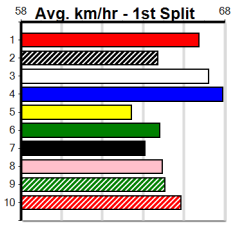

JVDM GREEN LIGHT ON PODCAST

Distance: 300m, Race Type: Grade 5, Total Prizemoney: $2,925
1st: $1,950, 2nd: $600, 3rd: $300, 4th: $75

12

2:52PM
(VIC time)

Watchdog Tips: **0 0 0 0** Bet: **0**

Form Box Weight Dist Track Date Time BON Margin 1st/2nd (Time) PIR Checked Comment W/R Split 1 S/P Grade

1 INTER STAR FIRE [5]

WBD B May-21 FERNANDO BALE INTER ELESHA

Trainer: Joe Interligi (Endeavour Hills)

4th (7)	25.5	410	HOR	R7	05-Nov-24	23.53	22.93	6.00	LELARA BALE (23.14)	M/33	.	.	.	10.39	$9.40	5
4th (4)	26.0	300	HVL	R11	24-Nov-24	17.09	16.67	5.50	LMYALL RAY (16.73)	M/2	.	.	.	3.91	$17.90	5
6th (1)	26.4	300	HVL	R2	08-Dec-24	17.07	16.47	7.50	LHAIL THE CHIEF (16.56)	M/6	.	.	.	3.98	$13.00	5
3rd (7)	26.5	350	HVL	R10	15-Dec-24	19.46	18.86	5.00	LBN SHAKER (19.13)	M/3	.	.	.	6.57	$19.80	5

Owner(s): TONY JOE AND JOE (SYN), T Interligi, J Varchione, J Interligi

Winning Boxes

1	2	3	4	5	6	7	8
3	1	2	1	4	1	3	
Prize	$36,215.00						
Best	16.68						
Starts	54-15-7-7						
Trk/Dst	11-2-3-1						
APM	$6222						

2 BELOW THE CURVE [5]

F D Oct-21 BERNARDO CHUNK OF LOVE

Trainer: Steven Hanning (Newborough)

1st (4)	32.8	390	BAL	R13	21-Nov-24	22.14	21.93	2.50	LSIMPLY STYLISH (22.31)	M/11	.	.	.	8.47	$28.20	T3-5
2nd (2)	33.8	400	WGL	R7	29-Nov-24	22.89	22.61	1.25	LPEACOCK (22.81)	M/53	.	.	.	8.54	$7.90	X45
6th (2)	34.2	400	WGL	R6	06-Dec-24	23.19	22.44	11.00	LTOMMY TEQUILA (22.44)	M/66	.	.	.	8.61	$25.40	X34
1st (1)	33.5	425	BEN	R4	13-Dec-24	24.30	23.66	0.50	LLOUR GIRL ROXY (24.32)	M/352	.	SW	.	6.64	$17.70	5

Owner(s): Below the Curve (SYN), J Garth, L Van rooy, T Kindellan

Winning Boxes

1	2	3	4	5	6	7	8
2	1	2				1	
Prize	$16,105.00						
Best	17.01						
Starts	53-6-14-7						
Trk/Dst	7-0-3-2						
APM	$6916						

3 PAW YONDER (NSW)[5]

RBD D Jul-22 DYNA TRON HADEEL BALE

Trainer: Robert Camilleri (Lara)

7th (4)	34.0	435	SLE	R11	27-Oct-24	25.24	24.09	9.00	LCOMPUTER MODEL (24.63)	M/455	.	.	.	5.29	$5.60	X45
7th (7)	34.0	390	WBL	R11	21-Nov-24	22.63	21.81	6.50	LKRANKEN TURBO (22.19)	M/67	.	.	.	8.84	$13.30	X45
1st (3)	34.5	350	HVL	R6	29-Nov-24	19.52	19.46	0.75	LHOWE PIE (19.57)	Q/1	.	SW	.	6.52	$1.40	T3-5
2nd (1)	34.7	350	HVL	R6	13-Dec-24	19.68	19.52	0.50	LBUSTER'S DREAM (19.65)	M/3	.	.	.	6.60	$1.80	T3-5

Owner(s): B Wheeler

Winning Boxes

1	2	3	4	5	6	7	8
	1	1	1			2	
Prize	$11,310.63						
Best	FSTD						
Starts	16-5-4-1						
Trk/Dst	0-0-0-0						
APM	$5900						

4 CAROLYN'S JOY [5]

WBK B May-21 FERNANDO BALE TYPHOON TESSIE

Trainer: Lee Moore (Bagshot)

1st (3)	28.3	390	SHP	R5	16-Sep-24	22.09	22.08	4.50	LHARTLAND PRINCE (22.40)	Q/11	.	SW	.	8.32	$2.30	5
1st (6)	28.2	350	HVL	R10	22-Sep-24	19.22	18.92	1.5	LREVERSE SWEEP (19.31)	M/1	.	.	.	6.48	$9.20	5
7th (8)	28.0	425	BEN	R10	27-Sep-24	24.18	23.60	4.25	L TANNER BALE (23.89)	M/678	.	.	.	6.65	$7.60	5
8th (6)	27.4	300	HVL	R3	20-Oct-24	17.21	16.76	4.75	LKIRWAN (16.89)	M/7	.	.	.	4.02	$3.90	X45

Owner(s): J Seymour

Winning Boxes

1	2	3	4	5	6	7	8
	1		2	2	2		
Prize	$16,740.00						
Best	17.21						
Starts	25-7-2-4						
Trk/Dst	1-0-0-0						
APM	$3551