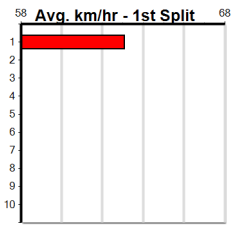

Track Record:

Distance	Time	Greyhound	Date Set
300m	16.057	UNLEASH COLLINDA	11-Dec-22
350m	18.641	UNLEASH COLLINDA	19-Feb-23

Healesville

SPORTSBET NOBODY DOES IT EASIER

Distance: 300m, Race Type: Maiden, Total Prizemoney: \$2,535
1st: \$1,680, 2nd: \$520, 3rd: \$260, 4th: \$75