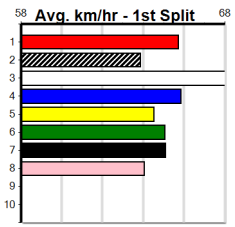

STRAIGHT RACING...GREAT RACING

Distance: 350m, Race Type: Mixed 6/7, Total Prizemoney: $2,925
1st: $1,950, 2nd: $600, 3rd: $300, 4th: $75

9

1:57PM

(VIC time)

Watchdog Tips:

0 0 0 0

Bet: