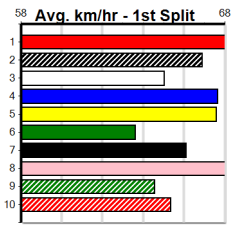

5
12:42PM
(VIC time)

Watchdog Tips: 0 0 0 0 Bet: .

Main race results table containing 10 race entries. Each entry includes race number, name, trainer, date, track, time, BONA, Margin, 1st/2nd (Time), PIR, Checked, Comment, W/R, Split 1, S/P, Grade, and a 'Winning Boxes' sub-table with columns 1-8 and prize details like Prize, Best, Starts, Trk/Dst, and APM.