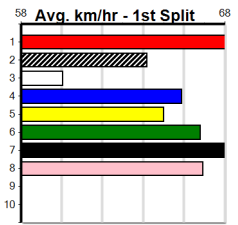

CENTRAL SCAFFOLDS

Distance: 300m, Race Type: Free For All, Total Prizemoney: $3,360
1st: $2,250, 2nd: $690, 3rd: $345, 4th: $75

10

2:14PM

(VIC time)

Watchdog Tips:

0 0 0 0

Bet:

Form	Box	Weight	Dist	Track	Date	Time	BON	Margin	1st/2nd (Time)	PIR	Checked	Comment	W/R	Split 1	S/P	Grade

1 PAW WALDO (NSW)[4]
RF D Jul-22 DYNA TRON **HADEEL BALE**

Trainer: Robert Camilleri (Lara)

3rd (4)	34.4	400	GEL	R4	02-Nov-24	22.77	22.24	4.50	BLACKPOOL SLADE (22.47)	M/22	.	.	.	8.36	$8.10	X45
3rd (4)	34.6	410	HOR	R4	19-Nov-24	23.46	23.16	2.00	LICE ICE BABY (23.33)	M/41	.	.	.	10.30	$13.70	5
7th (4)	35.0	350	HVL	R6	24-Nov-24	19.63	19.03	5.00	READY TO STING (19.28)	S/6	.	.	.	6.59	$17.90	5
4th (7)	34.6	350	HVL	R7	15-Dec-24	19.39	18.86	7.50	HAIL THE CHIEF (18.88)	M/4	.	.	.	6.58	$9.00	5

Owner(s): B Wheeler

Winning Boxes

1	2	3	4	5	6	7	8
						1	
Prize	$14,645.63						
Best	16.70						
Starts	24-6-5-5						
Trk/Dst	5-3-2-0						
APM	$7564						

2 MYALL SANDY [4]
BK B Jan-22 BEAST UNLEASHED **SPOT ON CINTA**

Trainer: Judith Risk (Kilmany)

1st (8)	27.8	300	HVL	R7	10-Nov-24	16.61	16.61	5.00	LIM WHAT'S NEXT (16.96)	M/1	.	SW	.	3.93	$2.20	5
1st (6)	28.1	350	HVL	R4	17-Nov-24	19.30	19.04	4.00	READY TO STING (19.58)	M/1	.	.	.	6.46	$1.50	5
1st (5)	27.8	435	SLE	R10	24-Nov-24	24.39	24.22	0.75	SAND DUNES (24.43)	Q/111	.	.	.	5.15	$2.50	X45
2nd (4)	28.0	300	HVL	R9	08-Dec-24	16.49	16.47	0.25	LHEAP RED WINE (16.48)	M/1	.	.	.	3.90	$3.00	FFA

Owner(s): Yacaaba (SYN), J Risk, R Gilmore, S Risk

Winning Boxes

1	2	3	4	5	6	7	8
1		1	2	2	3		3
Prize	$35,037.50						
Best	16.49						
Starts	32-12-7-3						
Trk/Dst	4-1-3-0						
APM	$12273						

3 NOVEMBER RAIN [4]
BEED B May-22 FERAL FRANKY **WILL IT RAIN**

Trainer: Brett Mackie (Tooradin)

2nd (1)	26.5	300	HVL	R11	24-Nov-24	16.96	16.67	3.25	MYALL RAY (16.73)	S/5	.	.	.	3.92	$1.90	5
1st (3)	26.4	300	HVL	R12	01-Dec-24	16.63	16.23	1.25	BLACKPOOL MONARO	Q/2	.	.	.	3.94	$1.60	5
1st (7)	26.6	350	HVL	R4	08-Dec-24	19.41	18.90	1.00	SAILAWAY GIN (19.46)	M/2	.	.	.	6.50	$2.30	5
8th (7)	27.0	390	BAL	R4	18-Dec-24	22.77	22.07	7.00	LIMANI (22.28)	S/78	.	.	.	8.70	$7.00	5

Owner(s): A Lie

Winning Boxes

1	2	3	4	5	6	7	8
2	1					1	1
Prize	$10,497.86						
Best	16.63						
Starts	7-5-1-0						
Trk/Dst	5-4-1-0						
APM	$8290						

4 CHEAP RED WINE [1]
WBK D Apr-22 FERNANDO BALE **MY AMERICAN GIRL**

Trainer: John Paraskevas (Pearcedale)

5th (4)	35.7	515	SAN	R11	15-Nov-24	30.04	28.94	7.00	STITCH AND SHOUT (29.55)	S/8865	.	.	.	5.46	$4.80	5F
1st (3)	35.7	300	HVL	R11	01-Dec-24	16.48	16.23	0.75	LOSH PAWS (16.53)	M/3	.	.	.	3.96	$1.60	FFA
1st (8)	35.9	300	HVL	R9	08-Dec-24	16.48	16.47	0.25	MYALL SANDY (16.49)	M/3	.	.	.	3.98	$1.90	FFA
1st (4)	35.8	525	MEP	R12	18-Dec-24	29.94	29.94	2.50	LNO MORE GAMES (30.10)	M/1111	.	SW	.	5.15	$2.20	5H

Owner(s): SPARKLE AND FADE (SYN), J Paraskevas, A Paraskevas

Winning Boxes

1	2	3	4	5	6	7	8
2	3	2	1			2	1 2
Prize	$53,397.50						
Best	16.48						
Starts	26-13-2-4						
Trk/Dst	5-5-0-0						
APM	$23845