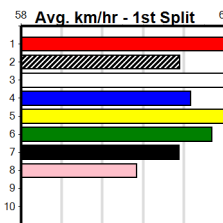

CROYDON HOMING PIGEON CLUB

Distance: 350m, Race Type: Free For All, Total Prizemoney: $3,360
1st: $2,250, 2nd: $690, 3rd: $345, 4th: $75

8

1:40PM

(VIC time)

Watchdog Tips:

0 0 0 0

Bet:

Form	Box	Weight	Dist	Track	Date	Time	BON	Margin	1st/2nd (Time)	PIR	Checked	Comment	W/R	Split 1	S/P	Grade

1 SPOT FOX [1]

BK D Mar-21 BERNARDO TIDELINA

Trainer: Chloe Vandemaat (Healesville)

6th (1)	36.5	300	HVL	R9	06-Oct-24	17.02	16.60	6.00	BLUE CRISTALLE (16.60)	S/7	.	V7	.	4.23	$1.40	FFA
2nd (3)	36.9	350	HVL	R7	01-Dec-24	19.20	18.78	2.50	LSTORM SENSATION (19.03)	M/7	.	.	.	6.70	$2.90	SH
3rd (7)	36.8	350	HVL	R8	08-Dec-24	19.04	18.90	2.25	LSHEEZEL (18.90)	M/7	.	.	.	6.57	$6.40	SF
1st (8)	36.9	300	HVL	R6	15-Dec-24	16.49	16.49	1.00	NEW WAVE WHINE (16.56)	M/6	.	SW	.	4.07	$1.50	FFA

Owner(s): D Douch

Winning Boxes

1	2	3	4	5	6	7	8
3	2	2	3	1	1	1	4
Prize	$67,625.00						
Best	18.90						
Starts	45-16-10-7						
Trk/Dst	13-5-3-3						
APM	$16294						

2 CANYA UNTAMED (NSW)[4]

BK D Apr-22 SHIMA SHINE SPRITLEY EBONY

Trainer: Jessica Hopkins (Junction Village)

1st (1)	30.2	366	CAP	R8	06-Oct-24	19.45	19.45	1.5L	RIO WILL ROCK (19.56)	2	2	.	.	.	$3.70	B8
8th (7)	30.4	435	SLE	R4	27-Oct-24	25.05	24.09	12.00	LKIT (24.25)	M/888	.	.	.	5.36	$2.10	5H
5th (1)	31.2	350	HVL	R8	01-Dec-24	19.31	18.78	8.00	LSHEEZEL (18.78)	M/6	.	.	.	6.55	$5.50	SH
1st (7)	30.8	350	HVL	R5	08-Dec-24	19.36	18.90	2.00	MAGNET MOVER (19.50)	M/2	.	.	.	6.54	$1.70	5

Owner(s): Lalli Cremona (SYN), F Cremona, V Rose, N Lalli, J Maskiell

Winning Boxes

1	2	3	4	5	6	7	8
3	2	1	1	1	1	1	2
Prize	$20,460.00						
Best	19.31						
Starts	20-11-2-1						
Trk/Dst	3-1-0-0						
APM	$9644						

3 WILD VENUS [4]

BK B May-22 ASTON DEE BEE INVICTUS REIGN

Trainer: David Bourke (The Basin)

2nd (1)	29.4	350	HVL	R8	22-Nov-24	19.38	19.19	2.75	LCATCH SOME RAYS (19.19)	M/3	.	.	.	6.63	$1.70	T3-5
7th (5)	29.2	350	HVL	R10	01-Dec-24	19.45	18.78	6.00	LASTON JALAPENO (19.04)	S/8	.	.	.	6.71	$41.80	5
1st (1)	29.2	350	HVL	R7	08-Dec-24	19.40	18.90	0.50	LPAW USAMI (19.42)	M/2	.	.	.	6.60	$3.60	5
F (4)	29.5	460	WGL	R6	17-Dec-24	0.00	25.52	.	ASPERITAS (26.13)	M/7	.	V0	.	6.73	$10.10	5

Owner(s): BILVIS (SYN), A Gwynne, D Bourke

Winning Boxes

1	2	3	4	5	6	7	8
3	1	1	1	1	1	1	1
Prize	$10,620.00						
Best	19.38						
Starts	27-5-2-6						
Trk/Dst	13-4-1-3						
APM	$5679						

4 RAGING COOPER [4]

BK D Feb-21 HOOKSY MOMENT BY MAREE

Trainer: Nicole Lummas (Wangaratta South)

5th (7)	32.8	390	SHP	R12	17-Oct-24	22.78	22.22	1.5L	ROMENA CHARM (22.68)	M/54	.	.	.	8.80	$4.00	T3-5
4th (8)	32.9	450	SHP	R6	31-Oct-24	25.90	25.48	3.75	LJAG FERNANDO (25.65)	M/324	.	.	.	6.85	$3.90	T3-5
1st (6)	32.5	350	HVL	R5	17-Nov-24	19.84	19.04	0.25	LALICE MORGAN (19.85)	M/8	.	.	.	6.78	$9.50	5
7th (2)	32.9	300	HVL	R3	13-Dec-24	17.29	16.78	7.00	HOT SUMMER SKY (16.83)	M/7	.	.	.	4.06	$21.00	T3-5

Owner(s): Highfield Racing (SYN), N Lummas, J Whybrow, S Whybrow

Winning Boxes

1	2	3	4	5	6	7	8
1	2	2	1	4	2	2	
Prize	$25,865.00						
Best	19.62						
Starts	84-14-11-14						
Trk/Dst	18-5-2-4						
APM	$4128