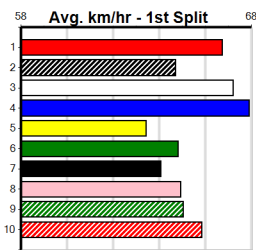

JVDM GREEN LIGHT ON PODCAST

Distance: 300m, Race Type: Grade 5, Total Prizemoney: $2,925
1st: $1,950, 2nd: $600, 3rd: $300, 4th: $75

Watchdog Tips: [ ] [ ] [ ] [ ] Bet: [ ]

Table with columns: Form Box, Wgt, Dist, Track, Date, Time, BON, Margin, 1st/2nd (Time), PIR, Checked, Comment, W/R, Split 1, S/P, Grade

INTER STAR FIRE [5]
WBD Bitch May-21 Sire: FERNANDO BALE Dam: INTER ELESHA
Owner(s): TONY JOE AND JOE (SYN), T Interligi, J Varchione, J Interligi
Trainer: Joe Interligi (Endeavour Hills)
Winning Distances: < 300m (0) 300 - 399m (10) 400 - 499m (5) 500 - 599m (0) 600 - 699m (0) > 700m (0)
Winning Weights: 24.9(1) 25.0(1) 25.2(3) 25.3(2) 25.4(2) 25.7(1) 25.8(2) 25.9(2) 26.0(1)
Last 3 wins NOT included above

BELOW THE CURVE [5]
F Dog Oct-21 Sire: BERNARDO Dam: CHUNK OF LOVE
Owner(s): Below the Curve (SYN), J Garth, L Van rooy, T Kindellan
Trainer: Steven Hanning (Newborough)
Winning Distances: < 300m (0) 300 - 399m (3) 400 - 499m (3) 500 - 599m (0) 600 - 699m (0) > 700m (0)
Winning Weights: 31.6(1) 32.8(2) 33.0(1) 33.3(1) 33.5(1)
Last 3 wins NOT included above

PAW YONDER (NSW)[5]
RBD Dog Jul-22 Sire: DYNA TRON Dam: HADEEL BALE
Owner(s): B Wheeler
Trainer: Robert Camilleri (Lara)
Winning Distances: < 300m (0) 300 - 399m (2) 400 - 499m (3) 500 - 599m (0) 600 - 699m (0) > 700m (0)
Winning Weights: 34.2(1) 34.5(1) 34.8(1) 34.9(2)
Last 3 wins NOT included above

CAROLYN'S JOY [5]
WBK Bitch May-21 Sire: FERNANDO BALE Dam: TYPHOON TESSIE
Owner(s): J Seymour
Trainer: Lee Moore (Bagshot)
Winning Distances: < 300m (0) 300 - 399m (3) 400 - 499m (2) 500 - 599m (2) 600 - 699m (0) > 700m (0)
Winning Weights: 27.0(1) 27.1(1) 27.3(1) 27.7(1) 27.8(1) 28.2(1) 28.3(1)
Last 3 wins NOT included above

EVEN CHANCE [5]
BK Dog Apr-22 Sire: BEAST UNLEASHED Dam: ZIPPING FREEMAN
Owner(s): G Collins
Trainer: Margery Quick (Haddon)
Winning Distances: < 300m (0) 300 - 399m (2) 400 - 499m (1) 500 - 599m (0) 600 - 699m (0) > 700m (0)
Winning Weights: 34.6(1) 34.9(1) 35.1(1)
Last 3 wins NOT included above

1

2

3

4

5

Box History table for INTER STAR FIRE

Box History table for BELOW THE CURVE

Box History table for PAW YONDER (NSW)

Box History table for CAROLYN'S JOY

Box History table for EVEN CHANCE