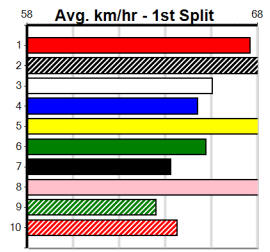

Watchdog Tips:

Bet:

Form Box Wgt Dist Track Date Time BON Margin 1st/2nd (Time) PIR Checked Comment WR Split 1 S/P Grade

ZIPPI MUSTANG [5]
RF Bitch Dec-21 Sire: ALLEN DEED Dam: BLACK MUSTANG
Owner(s): Almighty Angel (SYN), L Condon, G Fisher, J Reid, P Morganti, J Arnold, S Tetlow, C H
Trainer: Bernie Ender (St Albans)
Winning Distances: < 300m (0) 300 - 399m (8) 400 - 499m (1) 500 - 599m (0) 600 - 699m (0) > 700m (0)
Winning Weights: 25.3(1) 25.6(2) 25.7(1) 25.8(2) 25.9(1) 26.1(1) 26.5(1)
1st (3) 25.3 350 HVL R8 25-Oct-24 19.83 19.78 1.5L WINCKIE BALE (19.92) M/3 . . SW . 6.67 $12.10 T3-5
4th (2) 25.5 350 HVL R6 28-Oct-24 19.90 19.60 4.25L BERN BY (19.60) M/3 . . . . 6.63 $3.50 5
1st (4) 25.7 350 HVL R8 11-Nov-24 19.38 19.38 0.75L FULL BARREL (19.42) Q/1 . . . . 6.46 $2.60 5
8th (6) 26.0 350 HVL R7 17-Nov-24 19.85 19.04 4.00L ALL IN OLLIE (19.57) M/7 . . . . 6.70 $8.40 5
6th (5) 26.0 350 HVL R7 24-Nov-24 20.03 19.03 6.00L RAGING STORM (19.62) M/1 . . . . 6.57 $9.20 5
3rd (4) 26.0 350 HVL R5 29-Nov-24 19.70 19.46 3.25L PAW USAMI (19.49) M/3 . . . . 6.68 $14.30 T3-5
2nd (2) 26.3 300 HVL R12 06-Dec-24 17.13 16.89 0.50L HEAVY METAL (17.11) Q/4 . . . . 3.98 $4.10 T3-5
1st (6) 26.5 300 HVL R8 12-Dec-24 17.00 16.63 1.00L PLEIADIAN (17.06) M/3 . . . . 3.97 $4.00 T3-5
Last 3 wins NOT included above
1st (6) 25.6 350 HVL R5 12-Jul-24 19.61 19.47 1.5L CHILI HORIZON (19.71) Q/1 . . . . 6.57 $16.80 T3-5
1st (5) 25.9 350 HVL R4 23-Aug-24 19.52 19.28 1.25L PACIFIC SURF (19.59) Q/2 . . . . 6.56 $20.10 T3-5
1st (3) 25.8 350 HVL R9 13-Sep-24 19.51 19.47 2.50L SIDEWINDER (19.68) Q/1 . . . . 6.63 $2.30 T3-5

WHY NOT JULES [5]
BK Bitch Sep-20 Sire: BERNARDO Dam: WHY NOT GINGER
Owner(s): G Carter
Trainer: Leigh Carter (Devon Meadows)
Winning Distances: < 300m (0) 300 - 399m (7) 400 - 499m (9) 500 - 599m (0) 600 - 699m (0) > 700m (0)
Winning Weights: 28.9(1) 29.0(4) 29.1(1) 29.2(1) 29.3(3) 29.4(2) 29.5(1) 29.7(1) 29.8(1) 30.1(1)
8th (1) 28.8 400 WGL R5 08-Aug-24 23.89 22.66 8.50L SPICY MINX (23.32) M/34 . . . . 8.49 $2.60 T3-5
3rd (4) 30.1 300 HVL R9 25-Oct-24 17.06 16.95 1.75L FLAMING FOX (16.95) S/6 . . . . 3.99 $28.20 T3-5
4th (4) 30.1 300 HVL R12 08-Nov-24 16.99 16.77 0.75L AUSSIE SAVANNAH (16.95) M/1 . . . . 3.99 $4.20 T3-5
1st (8) 30.1 300 HVL R11 15-Nov-24 16.99 16.86 1.00L BAMERA (17.05) M/3 . . . . 4.02 $4.20 T3-5
2nd (5) 30.4 350 HVL R5 24-Nov-24 19.74 19.03 0.50L ALICE MORGAN (19.71) M/2 . . . . 6.72 $9.60 VET
8th (4) 30.5 350 HVL R10 01-Dec-24 19.48 18.78 6.50L ASTON JALAPENO (19.04) M/6 . . . . 6.66 $28.30 5
4th (5) 30.5 300 HVL R10 08-Dec-24 16.87 16.47 3.00L CHEMICAL EROSION (16.68) M/4 . . . . 4.01 $22.50 5
3rd (2) 30.6 300 HVL R2 15-Dec-24 16.78 16.49 3.5L HIGH END CASH (16.54) M/8 . . . . 4.07 $42.10 5H
Last 3 wins NOT included above
1st (7) 29.4 395 TRA R4 10-Nov-23 22.31 21.96 0.50L BLUE INTENTION (22.33) M/221 . . . . 3.82 $5.00 5
1st (6) 29.3 395 TRA R6 01-Apr-24 22.64 22.27 0.50L VIKING (22.67) Q/211 . . . . 3.79 $4.20 T3-5
1st (3) 29.3 400 WGL R12 09-Apr-24 22.76 22.19 1.5L SPICY PIPER/TOMMY'S M/33 . . . . 8.42 $11.60 5