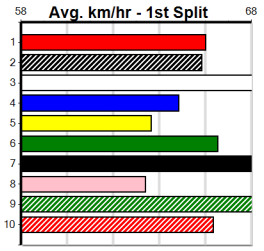

PITSTOP MOWER REPAIRS

Distance: 350m, Race Type: Grade 5, Total Prizemoney: $2,925

1st: $1,950, 2nd: $600, 3rd: $300, 4th: $75

Watchdog Tips: **Bet:**

Form	Box	Wgt	Dist	Track	Date	Time	BON	Margin	1st/2nd (Time)	PIR	Checked	Comment	WR	Split 1	S/P	Grade

FIBULARIS [5]

BK Dog Dec-19 Sire: AUSSIE INFRARED Dam: TEMPORALIS Trainer: Kathrynne Tabb (Lara)

Owner(s): TABB FAMILY (SYN), M Tabb, S Tabb, K Tabb

Winning Distances: < 300m (0) 300 - 399m (12) 400 - 499m (10) 500 - 599m (3) 600 - 699m (0) > 700m (0)

Winning Weights: 31.4(1) 31.8(1) 31.9(1) 32.0(2) 32.1(2) 32.2(2) 32.3(2) 32.4(5) 32.5(2) 32.7(2) 32.8(1) 32.9(1) 33.6(2)

1st (3) 33.6	350	HVL	R6	29-Sep-24	19.26	19.20		3.25L	MY MATE MINA (19.48)	M/4	.	SW	.	6.53	$6.80	FFA
2nd (8) 33.7	300	HVL	R9	06-Oct-24	16.64	16.60		0.75L	BLUE CRISTALLE (16.60)	M/4	.	.	.	4.00	$4.90	FFA
1st (2) 33.7	350	HVL	R5	13-Oct-24	19.31	19.03		1.75L	BUMPY'S DAD ROY (19.41)	M/4	.	.	.	6.66	$1.50	VET
2nd (7) 33.4	390	SHP	R4	11-Nov-24	22.31	21.77		8.00L	AUGUSTUS FINCH (21.77)	M/33	.	.	.	8.52	$15.80	X45
3rd (2) 33.3	350	MBS	R10	26-Nov-24	19.61	19.40		2.75L	MY REASON (19.41)	.	.	.	.	7.23	$3.00	X45
4th (2) 33.1	300	HVL	R11	01-Dec-24	16.74	16.23		4.00L	CHEAP RED WINE (16.48)	M/7	.	.	.	4.04	$8.90	FFA
6th (7) 33.4	300	HVL	R12	08-Dec-24	17.07	16.47		4.00L	MAXED OUT (16.79)	M/8	.	.	.	4.06	$2.50	VET
3rd (1) 33.5	350	HVL	R8	15-Dec-24	18.98	18.86		1.75L	WILL VANSON (18.86)	M/6	.	.	.	6.56	$13.40	X45

Last 3 wins NOT included above

1st (4) 32.4	435	SLE	R12	26-Jun-24	24.65	24.20		0.25L	JEBEDIAH (24.65)	M/532	.	.	.	5.37	$22.00	VET
1st (7) 32.2	390	BAL	R4	03-Jul-24	22.09	22.02		2.75L	TALCOTT BALE (22.28)	M/22	.	V14	.	8.48	$11.50	5H
1st (2) 33.6	350	HVL	R6	22-Sep-24	19.12	18.92		0.75L	MY MATE MINA (19.17)	M/4	.	.	.	6.52	$11.40	FFA

Box History

Bx	1st	2nd	3rd	4th	5th	6th	7th	8th
1	6	2	2	4				
2	5	1	2	4		1	1	
3	1	2	1	1	1	1	1	
4	3	2		1	4	2	1	1
5	1	2	1	3	3	1	1	
6	1		1		1	2	2	
7	3	4	2	2	1	3	1	
8	5	2	9	2				
Prize Best Starts	$80067.50							
Trk/Dts	18.98(1)-15/12/24							
APM	104-25-15-18 9-7-1-1 11214							

IMANI [5]

BK Bitch Dec-21 Sire: WHISKEY RIOT Dam: ALCYONE Trainer: Lee Moore (Bagshot)

Owner(s): L Moore

Winning Distances: < 300m (0) 300 - 399m (13) 400 - 499m (4) 500 - 599m (0) 600 - 699m (0) > 700m (0)

Winning Weights: 27.5(1) 27.7(2) 27.8(1) 27.9(2) 28.0(2) 28.1(2) 28.2(1) 28.3(3) 28.5(2) 28.7(1)

1st (7) 28.5	300	HVL	R3	13-Oct-24	16.60	16.51		3.00L	POSH PAWS (16.80)	M/2	.	.	.	3.96	$2.40	5
1st (3) 28.3	390	SHP	R12	21-Oct-24	21.62	21.62		4.50L	TAT LIBBY (21.92)	M/11	.	SW	.	8.20	$2.40	X34
5th (3) 28.4	390	BAL	R11	30-Oct-24	22.54	21.83		4.25L	LET'S WIN OLLIE (22.24)	M/45	.	W	.	8.60	$3.00	FFA
8th (1) 28.6	400	GEL	R12	08-Nov-24	23.49	22.39		11.00L	COOL NATURE (22.75)	M/88	.	.	.	8.95	$2.80	5
6th (2) 28.0	390	WBL	R10	14-Nov-24	23.66	22.00		24.00L	STORM SENSATION (22.02)	M/66	.	VO	.	9.22	$4.30	5
2nd (2) 27.5	410	HOR	R6	04-Dec-24	23.21	23.06		1.75L	LEO BALE (23.10)	M/11	.	.	.	10.13	$8.70	FFA
1st (5) 28.2	390	SHP	R11	09-Dec-24	21.77	21.77		3.00L	RIENDO (21.97)	Q/21	.	.	.	8.20	$9.40	FFA
1st (6) 28.0	390	BAL	R4	18-Dec-24	22.28	22.07		1.5L	ROCK IT QUEEN (22.38)	S/45	.	SW	W	8.57	$3.30	5

Last 3 wins NOT included above