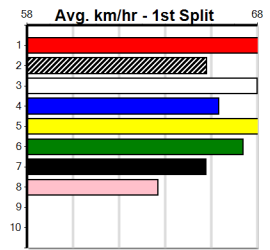

CROYDON HOMING PIGEON CLUB

Distance: 350m, Race Type: Free For All, Total Prizemoney: $3,360
1st: $2,250, 2nd: $690, 3rd: $345, 4th: $75

Watchdog Tips:

Bet:

Table with columns: Form Box, Wgt, Dist, Track, Date, Time, BON, Margin, 1st/2nd (Time), PIR, Checked, Comment, W/R, Split 1, S/P, Grade

SPOT FOX [1]
BK Dog Mar-21 Sire: BERNARDO Dam: TIDELINA
Owner(s): D Douch
Trainer: Chloe Vandemaat (Healesville)
Winning Distances: < 300m (0) 300 - 399m (11) 400 - 499m (4) 500 - 599m (1) 600 - 699m (0) > 700m (0)
Winning Weights: 33.5(1) 33.7(2) 34.4(2) 34.5(3) 34.6(1) 34.7(1) 36.1(2) 36.2(1) 36.3(1) 36.4(1) 36.9(1)
Box History table and Prize Best Starts table included.

CANYA UNTAMED (NSW)[4]
BK Dog Apr-22 Sire: SHIMA SHINE Dam: SPRITLEY EBONY
Owner(s): Lalli Cremona (SYN), F Cremona, V Rose, N Lalli, J Maskiell
Trainer: Jessica Hopkins (Junction Village)
Winning Distances: < 300m (0) 300 - 399m (10) 400 - 499m (1) 500 - 599m (0) 600 - 699m (0) > 700m (0)
Winning Weights: 30.0(1) 30.2(3) 30.3(3) 30.4(1) 30.5(1) 30.8(2)
Box History table and Prize Best Starts table included.

WILD VENUS [4]
BK Bitch May-22 Sire: ASTON DEE BEE Dam: INVICTUS REIGN
Owner(s): BILVIS (SYN), A Gwynne, D Bourke
Trainer: David Bourke (The Basin)
Winning Distances: < 300m (0) 300 - 399m (5) 400 - 499m (0) 500 - 599m (0) 600 - 699m (0) > 700m (0)
Winning Weights: 28.7(1) 28.9(2) 29.2(2)
Box History table and Prize Best Starts table included.

RAGING COOPER [4]
BK Dog Feb-21 Sire: HOOKSY Dam: MOMENT BY MAREE
Owner(s): Highfield Racing (SYN), N Lummas, J Whybrow, S Whybrow
Trainer: Nicole Lummas (Wangaratta Sout)
Winning Distances: < 300m (0) 300 - 399m (11) 400 - 499m (1) 500 - 599m (2) 600 - 699m (0) > 700m (0)
Winning Weights: 31.6(1) 31.7(1) 31.8(1) 32.2(1) 32.4(2) 32.5(3) 32.6(2) 32.7(1) 32.8(1) 33.2(1)
Box History table and Prize Best Starts table included.

SONIC DIESEL [2]
WBD Dog Sep-21 Sire: FULLY LOADED Dam: IVEY'S AFFAIR
Owner(s): M Clay
Trainer: Marion Clay (Lang Lang)
Winning Distances: < 300m (0) 300 - 399m (11) 400 - 499m (0) 500 - 599m (0) 600 - 699m (0) > 700m (0)
Winning Weights: 31.2(1) 31.3(1) 31.5(1) 31.9(1) 32.0(1) 32.1(1) 32.2(1) 32.3(1) 33.0(2) 33.4(1)
Box History table and Prize Best Starts table included.