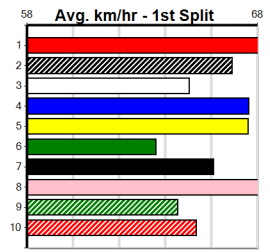

MR HUMMER LIMOS

Distance: 350m, Race Type: Grade 5, Total Prizemoney: $2,925
1st: $1,950, 2nd: $600, 3rd: $300, 4th: $75

Watchdog Tips:

Bet:

Table with columns: Form Box, Wgt, Dist, Track, Date, Time, BON, Margin, 1st/2nd (Time), PIR, Checked, Comment, W/R, Split 1, S/P, Grade

GET A GRIP [5]
RF Dog Nov-21 Sire: ASTON DEE BEE Dam: COSMIC KATIE
Owner(s): B Sands
Trainer: Brad Sands (Pakenham)
Winning Distances: < 300m (0) 300 - 399m (6) 400 - 499m (0) 500 - 599m (0) 600 - 699m (0) > 700m (0)
Winning Weights: 34.6(2) 34.7(1) 35.4(1) 35.7(1) 35.8(1)
Box History table and Prize Best Starts table included.

ALICE MORGAN (QLD)[5]
BEF Bitch May-20 Sire: HASTEN SLOWLY Dam: ALPHA DEMETER
Owner(s): L Weeks
Trainer: Les Weeks (Tyabb)
Winning Distances: < 300m (0) 300 - 399m (8) 400 - 499m (3) 500 - 599m (0) 600 - 699m (0) > 700m (0)
Winning Weights: 29.8(2) 29.9(2) 30.3(1) 30.4(1) 30.5(1) 30.6(1) 30.9(1) 31.0(1) 31.1(1)
Box History table and Prize Best Starts table included.

ROSS STREET PETE [5]
F Dog Aug-22 Sire: SH AVATAR Dam: ROCKIN' ROSIE
Owner(s): J Arter
Trainer: Susan Richards (Devon Meadows)
Winning Distances: < 300m (0) 300 - 399m (1) 400 - 499m (4) 500 - 599m (1) 600 - 699m (0) > 700m (0)
Winning Weights: 31.7(1) 31.8(1) 31.9(1) 32.3(1) 32.9(1) 33.3(1)
Box History table and Prize Best Starts table included.

CHOP [5]
BK Dog Jan-20 Sire: FEAR ZAFONIC Dam: MOTIVATE HER
Owner(s): G O'keeffe
Trainer: Gerard O'keeffe (Neerim Junction)
Winning Distances: < 300m (0) 300 - 399m (18) 400 - 499m (0) 500 - 599m (0) 600 - 699m (0) > 700m (0)
Winning Weights: 32.0(1) 32.3(1) 32.4(1) 32.5(1) 32.7(2) 32.8(1) 32.9(2) 33.0(1) 33.1(3) 33.2(1) 33.3(2) 33.6(1) 34.4(1)
Box History table and Prize Best Starts table included.

SPECIAL SIAN [5]
DKBD Bitch Aug-21 Sire: FERNANDO BALE Dam: SPECIAL KIRST
Owner(s): S Flynn
Trainer: David Plumridge (Scoresby)
Winning Distances: < 300m (0) 300 - 399m (4) 400 - 499m (3) 500 - 599m (0) 600 - 699m (0) > 700m (0)
Winning Weights: 27.6(1) 27.8(1) 28.1(1) 28.2(1) 29.9(1) 30.2(1) 30.3(1)
Box History table and Prize Best Starts table included.

1

2

3

4

5