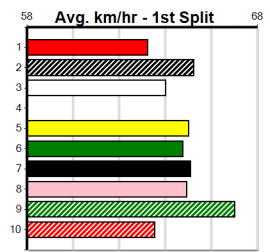

RIDE FOR LUCY

2
11:47AM

Distance: 300m, Race Type: Mixed 6/7, Total Prizemoney: $2,925
1st: $1,950, 2nd: $600, 3rd: $300, 4th: $75

(VIC time)

Watchdog Tips:

Bet:

Form Box	Wgt	Dist	Track	Date	Time	BON	Margin	1st/2nd (Time)	PIR	Checked	Comment	WR	Split 1	S/P	Grade

MAGIC OUTLAW [7]
F Bitch Feb-22 Sire: CATCH THE THIEF Dam: SUPREME OUTLAW
Owner(s): P Pollutro Trainer: Phillip Pollutro (Morwell)
Winning Distances: < 300m (0) 300 - 399m (0) 400 - 499m (1) 500 - 599m (0) 600 - 699m (0) > 700m (0)
Winning Weights: 26.3(1)

5th (6)	26.8	400	WGL	R2	04-Oct-24	23.65	22.71	2.50L JAIRON BALE (23.48)	S/45				8.60	$12.10	M
5th (6)	26.8	400	WGL	R2	11-Oct-24	24.15	22.36	21.00 MIA NEO (22.71)	M/56				8.75	$8.90	M
1st (8)	26.3	400	WGL	R1	07-Nov-24	22.93	22.67	2.00L RUTH'S COMMANDER	M/11				8.49	$18.90	T3-M
6th (4)	26.5	400	WGL	R9	14-Nov-24	23.43	22.72	8.00L NO CHARGE (22.89)	M/87				8.82	$9.40	X67
6th (1)	26.4	300	HVL	R3	17-Nov-24	17.62	16.66	8.00L MUMS PEARL (17.09)	M/8				4.16	$73.00	X67
6th (8)	26.1	460	WGL	R7	28-Nov-24	26.77	26.13	9.50L BABY GIRL PEARL (26.13)	M/666				6.77	$20.30	T3-RW
2nd (3)	26.3	400	WGL	R9	05-Dec-24	23.00	22.65	1.25L OUT OF TRICKS (22.93)	Q/22				8.67	$3.90	7

Last 3 wins NOT included above

Box History

Bx	1st	2nd	3rd	4th	5th	6th	7th	8th
1								
2								
3		1						
4								
5								
6					2			
7								
8	1							

Prize Best	$1320.00
Starts	17.62(1)-17/11/24
Trk/Dts	7-1-1-0
APM	1-0-0-0
APM	1120

SON OF DUKE [6] Biks
BK Dog Oct-21 Sire: ASTON DUKE Dam: TINKER SPIRIT
Owner(s): P Barry Trainer: Peter Barry (Yallourn North)
Winning Distances: < 300m (0) 300 - 399m (1) 400 - 499m (1) 500 - 599m (0) 600 - 699m (0) > 700m (0)
Winning Weights: 25.9(1) 27.4(1)

4th (1)	26.5	400	WGL	R7	06-Aug-24	23.57	22.37	8.50L LILY LALA (22.99)	Q/33				8.66	$9.30	7
2nd (2)	26.3	400	WGL	R9	16-Aug-24	23.16	22.44	7.00L RHYTHMIC ENERGY (22.69)	Q/42				8.56	$18.80	X67
3rd (3)	26.5	400	WGL	R3	20-Aug-24	23.22	22.29	4.25L GRIDLOCKED (22.94)	Q/32				8.49	$33.30	7
3rd (1)	27.0	400	WGL	R3	30-Aug-24	23.02	22.57	1.5L EXTREME BEAST (22.93)	Q/12				8.37	$8.90	7
1st (2)	27.4	400	WGL	R2	06-Sep-24	23.31	22.54	0.25L AXEL'S RADAR (23.33)	M/11		V7		8.41	$9.60	7
ST (-)	28.2	400	WGL		10-Oct-24	23.56		9.00L Trial Cleared	M/45		5of7				ST
3rd (1)	27.8	300	HVL	R10	08-Nov-24	17.14	16.77	1.00L WESTERN FEEL (17.08)	S/2				4.01	$2.40	T3-6
5th (3)	27.7	400	WGL	R4	19-Nov-24	23.06	22.27	3.25L ELENA'S JEBRYNAH (22.84)	M/65				8.54	$11.00	RWH

Last 3 wins NOT included above

1st (6)	25.9	300	HVL	R1	02-Feb-24	17.23	16.90	1.00L MY LITTLE FLOSS (17.29)	M/1		V0		3.96	$3.50	T3-M

Box History

Bx	1st	2nd	3rd	4th	5th	6th	7th	8th
1			2	1				
2	1	2						
3			2		1			1
4		1			1			
5			1					
6	1							1
7						1		
8				1				

Prize Best	$5675.00
Starts	17.14(1)-8/11/24
Trk/Dts	17-2-3-5
APM	3-1-0-1
APM	2180