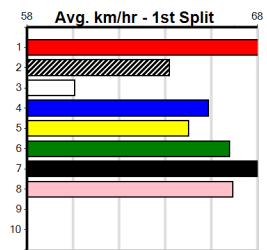

CENTRAL SCAFFOLDS

Distance: 300m, Race Type: Free For All, Total Prizemoney: $3,360
1st: $2,250, 2nd: $690, 3rd: $345, 4th: $75

Watchdog Tips:

Bet:

Form Box Wgt Dist Track Date Time BON Margin 1st/2nd (Time) PIR Checked Comment W/R Split 1 S/P Grade

PAW WALDO (NSW)[4]
RF Dog Jul-22 Sire: DYNA TRON Dam: HADEEL BALE
Owner(s): B Wheeler
Trainer: Robert Camilleri (Lara)
Winning Distances: < 300m (0) 300 - 399m (5) 400 - 499m (1) 500 - 599m (0) 600 - 699m (0) > 700m (0)
Box History table and Prize Best Starts Trk/Dts APM

MYALL SANDY [4]
BK Bitch Jan-22 Sire: BEAST UNLEASHED Dam: SPOT ON CINTA
Owner(s): Yacaaba (SYN), J Risk, R Gilmore, S Risk
Trainer: Judith Risk (Kilmany)
Winning Distances: < 300m (0) 300 - 399m (5) 400 - 499m (7) 500 - 599m (0) 600 - 699m (0) > 700m (0)
Box History table and Prize Best Starts Trk/Dts APM

NOVEMBER RAIN [4]
BEBD Bitch May-22 Sire: FERAL FRANKY Dam: WILL IT RAIN
Owner(s): A Lie
Trainer: Brett Mackie (Tooradin)
Winning Distances: < 300m (0) 300 - 399m (5) 400 - 499m (0) 500 - 599m (0) 600 - 699m (0) > 700m (0)
Box History table and Prize Best Starts Trk/Dts APM

CHEAP RED WINE [1]
WBK Dog Apr-22 Sire: FERNANDO BALE Dam: MY AMERICAN GIRL
Owner(s): SPARKLE AND FADE (SYN), J Paraskevas, A Paraskevas
Trainer: John Paraskevas (Pearcedale)
Winning Distances: < 300m (0) 300 - 399m (5) 400 - 499m (6) 500 - 599m (2) 600 - 699m (0) > 700m (0)
Box History table and Prize Best Starts Trk/Dts APM

ASTON ANGELO [4]
BD Dog Apr-22 Sire: TOMMY SHELBY Dam: ASTON MEILLEUR
Owner(s): R Borda
Trainer: David Condon (Devon Meadows)
Winning Distances: < 300m (0) 300 - 399m (8) 400 - 499m (4) 500 - 599m (0) 600 - 699m (0) > 700m (0)
Box History table and Prize Best Starts Trk/Dts APM

1

2

3

4

5