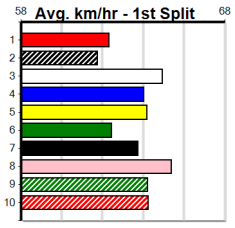

Watchdog Tips: 0 0 0 0 Bet:

Main race results table with columns for Form, Box, Weight, Dist, Track, Date, Time, BON, Margin, 1st/2nd (Time), PIR, Checked, Comment, W/R, Split 1, S/P, Grade. Includes race details for 1 VIKING [5], 2 ZIPPING JETSON (NSW)[5], 3 ASTON MONARCHY [5], 4 HARTLAND DUKE [5], 5 ASTON RANDAL [5], 6 ARKA SOLAR [5], 7 ODYSSEUS BALE [5], 8 ZESTY BOY [5], 9 SILVER TAQUISHA [5] Res., and 10 LITTLE TIGER (NSW)[5] Res.

Geelong

13 (E1)

6:18PM

(VIC time)

GEELONG RACE 13(250+RANK)

Distance: 400m, Race Type: Grade 5, Total Prizemoney: \$1,530
1st: \$1,000, 2nd: \$320, 3rd: \$160, 4th: \$50

Watchdog Tips: 0 0 0 0 Bet:

Main race results table with columns for race number, horse name, trainer, jockey, weight, distance, track, date, time, BON, Margin, 1st/2nd (Time), PIR, Checked, Comment, W/R, Split 1, S/P, Grade, and Winning Boxes. Includes races 1-10.