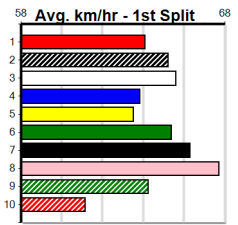

Prize							
Best							
Starts							
Trk/Dst							
APM							

ENG BEN 2024-12-20

Geelong

12

5:57PM

(VIC time)

ONE MORE RACE TO GO (250+RANK)

Distance: 400m, Race Type: Grade 5, Total Prizemoney: \$1,530
1st: \$1,000, 2nd: \$320, 3rd: \$160, 4th: \$50

Watchdog Tips: 0 0 0 0 Bet:

Main race results table with columns for Form, Box, Weight, Dist, Track, Date, Time, BON, Margin, 1st/2nd (Time), PIR, Checked, Comment, W/R, Split 1, S/P, Grade. Includes race details for 1 VIKING [5], 2 ZIPPING JETSON (NSW)[5], 3 ASTON MONARCHY [5], 4 HARTLAND DUKE [5], 5 ASTON RANDAL [5], 6 ARKA SOLAR [5], 7 ODYSSEUS BALE [5], 8 ZESTY BOY [5], 9 SILVER TAQUISHA [5] Res., and 10 LITTLE TIGER (NSW)[5] Res.