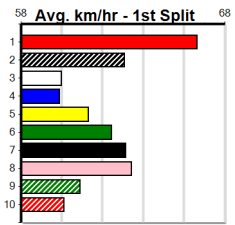

13 RACES TODAY (250+RANK)

Distance: 460m, Race Type: Maiden, Total Prizemoney: $1,530
1st: $1,000, 2nd: $320, 3rd: $160, 4th: $50

1

2:33PM
(VIC time)

Watchdog Tips: **0 0 0 0** Bet: **0**