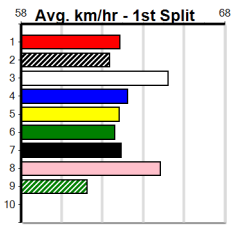

GEELONG PRINTING (250+RANK)

Distance: 460m, Race Type: Grade 7, Total Prizemoney: $1,530
1st: $1,000, 2nd: $320, 3rd: $160, 4th: $50

7

4:24PM

(VIC time)

Watchdog Tips: **0 0 0 0 Bet:**