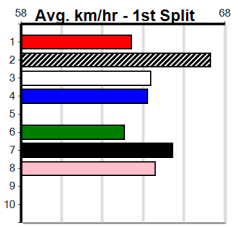

9

4:57PM

(VIC time)

PARKER PUMPS (250+RANK)

Distance: 400m, Race Type: Grade 7, Total Prizemoney: $1,530
1st: $1,000, 2nd: $320, 3rd: $160, 4th: $50

Watchdog Tips:

0 0 0 0

Bet:

Winning Boxes

1	2	3	4	5	6	7	8
1							
Prize							
Best							
Starts							
Trk/Dst							
APM							

Winning Boxes

Prize							
Best							
Starts							
Trk/Dst							
APM							

Winning Boxes

Prize							
Best							
Starts							
Trk/Dst							
APM							

Winning Boxes

Prize							
Best							
Starts							
Trk/Dst							
APM							

ENG BEN 2024-12-20

Winning Boxes

Prize							
Best							
Starts							
Trk/Dst							
APM							

Winning Boxes

Prize							
Best							
Starts							
Trk/Dst							
APM							

Winning Boxes

Prize							
Best							
Starts							
Trk/Dst							
APM							

ENG BEN 2024-12-20

Winning Boxes