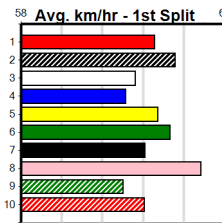

Geelong

MILLERS MUZZLES (250+RANK)

Distance: 400m, Race Type: Grade 5, Total Prizemoney: $1,530
1st: $1,000, 2nd: $320, 3rd: $160, 4th: $50

4

3:32PM

(VIC time)

Watchdog Tips: 0 0 0 0 Bet:

Table with 13 columns: Form, Box, Weight, Dist, Track, Date, Time, BON, Margin, 1st/2nd (Time), PIR, Checked, Comment, W/R, Split 1, S/P, Grade. Rows 1-10: SHE CAN DREAM [5], IMPRESARIO (NSW)[5], SUMMER SPRITZ [5], IDYLLIC LAYLA [5], INGA AMY [5], JUDY'S REDEEMER [5], HERE'S BRUCE (QLD)[5], BLONDE MUSTANG [5], HARRY HOTCAKES [5] Res., CHERRY RED [5] Res. Includes sub-headers like 'CARELESS COOKIE', 'RAGADEEN', 'SILKEN', 'PRINCESS KIWI', 'INGA MIA', 'MADAM BUTTERFLY', 'CAKE IT ON', 'BLACK MUSTANG', 'SILVER CUPCAKE', 'STARS AND LIGHTS' and 'Winning Boxes' summary tables.