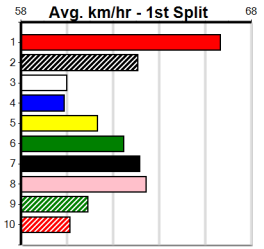

13 RACES TODAY (250+RANK)

Distance: 460m, Race Type: Maiden, Total Prizemoney: $1,530
1st: $1,000, 2nd: $320, 3rd: $160, 4th: $50

Watchdog Tips: ☐ ☐ ☐ ☐ ☐ ☐ ☐ ☐
Bet: ☐ ☐ ☐ ☐

Form Box Wgt Dist Track Date Time BON Margin 1st/2nd (Time) PIR Checked Comment W/R Split 1 S/P Grade

1 PAW LONDON (NSW)[M]

RBD Bitch Jan-23 Sire: FERAL FRANKY Dam: WENDALIN BALE
Owner(s): B Wheeler Trainer: Correy Grenfell (Anakie)
Winning Distances: < 300m (0) 300 - 399m (0) 400 - 499m (0) 500 - 599m (0) 600 - 699m (0) > 700m (0)

Winning Weights:

2nd (1)	26.7	400	GEL	R3	13-Sep-24	22.94	22.65	1.5L	CAPTAIN STEVIE (22.85)	Q/22			8.52	$4.80	M
3rd (2)	26.8	400	GEL	R1	22-Nov-24	23.02	22.27	4.00L	BLACK SANDY (22.75)	M/42			8.48	$3.10	M
2nd (4)	26.3	390	WBL	R1	28-Nov-24	22.45	21.84	3.00L	KING OF KINDRED (22.24)	M/42			8.75	$2.60	M
4th (2)	26.3	525	MEP	R4	04-Dec-24	30.76	29.74	6.00L	URANA XAVIER (30.35)	M/1222			5.15	$7.10	MH
2nd (7)	26.5	525	MEP	R2	11-Dec-24	30.53	29.83	1.00L	MY GRACIE (30.48)	Q/1111			5.15	$2.30	M
3rd (2)	26.8	525	MEP	R1	18-Dec-24	30.99	29.94	0.75L	ROGUE CHOICE (30.95)	Q/1112			5.18	$2.30	M

Box History

Bx	1st	2nd	3rd	4th	5th	6th	7th	8th
1	1							
2								
3		2	1					
4								
5		1						
6								
7			1					
8								

Prize Best $2260.00 FSTD
Starts 6-0-3-2
Trk/Dts 0-0-0-0
APM 2052

Last 3 wins NOT included above

2 VALLETTA MOON [M]

BK Bitch May-23 Sire: KOBLENZ Dam: VALLETTA MIST
Owner(s): J Nicholls Trainer: Matthew Lanigan (Rowsley)
Winning Distances: < 300m (0) 300 - 399m (0) 400 - 499m (0) 500 - 599m (0) 600 - 699m (0) > 700m (0)

Winning Weights:

4th (5)	28.8	390	BAL	R2	13-Dec-24	22.99	22.19	8.00L	MAJOR LIGHTYEAR (22.44)	M/75		W	8.89	$1.70	M
7th (3)	28.5	450	WBL	R2	19-Dec-24	26.33	24.81	14.00	PAW FARINA (25.40)	M/447		W	6.67	$11.60	M

Box History

Bx	1st	2nd	3rd	4th	5th	6th	7th	8th
1								
2								
3							1	
4								
5				1				
6								
7								
8								

Prize Best $75.00 FSH
Starts 2-0-0-0
Trk/Dts 0-0-0-0
APM 75

Last 3 wins NOT included above

3 OUTSIDES [M]

RBD Dog Apr-23 Sire: AUSSIE INFRARED Dam: FRANK'S GIRL
Owner(s): Thank frank (SYN), P Mcdowall, G Skene, B Skene, B Hoy Trainer: Matthew Lanigan (Rowsley)
Winning Distances: < 300m (0) 300 - 399m (0) 400 - 499m (0) 500 - 599m (0) 600 - 699m (0) > 700m (0)

Winning Weights:

6th (8)	29.6	460	GEL	R9	09-Dec-24	27.07	25.77	16.00	STATUE OF TIME (26.02)	M/678		SW	6.93	$9.20	M
4th (7)	29.6	450	BAL	R5	13-Dec-24	25.93	25.26	5.50L	REIKO DAIQUIRI (25.56)	S/644			6.86	$11.10	M

Box History

Bx	1st	2nd	3rd	4th	5th	6th	7th	8th
1								
2								
3								
4								
5								
6								
7				1				
8						1		

Prize Best $75.00
Starts 27.07(8)-9/12/24
Trk/Dts 2-0-0-0
APM 75

Last 3 wins NOT included above

4 KIRKY STORM [M]

BK Dog Apr-23 Sire: AUSSIE INFRARED Dam: FRANK'S GIRL
Owner(s): S Billings Trainer: Matthew Lanigan (Rowsley)
Winning Distances: < 300m (0) 300 - 399m (0) 400 - 499m (0) 500 - 599m (0) 600 - 699m (0) > 700m (0)

Winning Weights:

7th (2)	29.5	460	GEL	R9	09-Dec-24	27.19	25.77	17.00	STATUE OF TIME (26.02)	M/786			6.94	$9.00	M
5th (4)	29.6	450	BAL	R5	13-Dec-24	26.21	25.26	9.50L	REIKO DAIQUIRI (25.56)	M/566			6.85	$15.20	M

Box History

Bx	1st	2nd	3rd	4th	5th	6th	7th	8th
1								
2							1	
3								
4						1		
5								
6								
7								
8								

Prize Best $0.00
Starts 27.19(2)-9/12/24
Trk/Dts 2-0-0-0
APM 0

Last 3 wins NOT included above