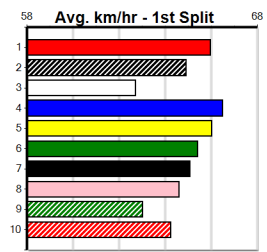

SPORTSBET MAKE IT A MULTI (250+RANK)

Distance: 400m, Race Type: Mixed 4/5, Total Prizemoney: $1,530
1st: $1,000, 2nd: $320, 3rd: $160, 4th: $50

Watchdog Tips:

Bet:

Form Box Wgt Dist Track Date Time BON Margin 1st/2nd (Time) PIR Checked Comment WR Split 1 S/P Grade

GUNAI JEDI [5]
BK Dog Feb-21 Sire: FABREGAS Dam: GUNAI MARLIE
Owner(s): J Martin
Trainer: Wade Green (Parwan)
Winning Distances: < 300m (0) 300 - 399m (10) 400 - 499m (5) 500 - 599m (0) 600 - 699m (0) > 700m (0)
Winning Weights: 30.1(1) 30.2(2) 30.6(3) 30.7(3) 30.8(1) 30.9(1) 31.0(2) 31.1(1) 31.3(1)
Box History table and Prize Best Starts Trk/Dts APM

ASTON ADVANCE [5]
BK Dog Apr-22 Sire: TOMMY SHELBY Dam: ASTON FRAICHE
Owner(s): R Borda
Trainer: Glenn Campbell (Anakie)
Winning Distances: < 300m (0) 300 - 399m (3) 400 - 499m (1) 500 - 599m (0) 600 - 699m (0) > 700m (0)
Winning Weights: 30.5(1) 31.5(2) 31.7(1)
Box History table and Prize Best Starts Trk/Dts APM

DASHING JEFF [5]
BK Dog Jun-21 Sire: GET IT GIZMO Dam: ZIPPING LYRIC
Owner(s): T Pipczak
Trainer: Targ Pipczak (Melton South)
Winning Distances: < 300m (0) 300 - 399m (1) 400 - 499m (5) 500 - 599m (0) 600 - 699m (0) > 700m (0)
Winning Weights: 31.5(1) 31.9(1) 32.3(1) 32.4(1) 32.5(1) 32.7(1)
Box History table and Prize Best Starts Trk/Dts APM

BLITZ [5]
BEW Bitch Dec-21 Sire: TOMMY SHELBY Dam: MY LUCKY MIA
Owner(s): M Pease
Trainer: Olivia Cartechini (Dandenong Nor)
Winning Distances: < 300m (0) 300 - 399m (10) 400 - 499m (0) 500 - 599m (0) 600 - 699m (0) > 700m (0)
Winning Weights: 27.4(1) 27.6(2) 27.9(1) 28.0(2) 28.1(2) 28.9(2)
Box History table and Prize Best Starts Trk/Dts APM

LUKA MAGIC [4]
BK Dog May-22 Sire: AUSSIE INFRARED Dam: JOKARE
Owner(s): G Mitchell
Trainer: Geoffrey Mitchell (Spotswood)
Winning Distances: < 300m (0) 300 - 399m (4) 400 - 499m (3) 500 - 599m (0) 600 - 699m (0) > 700m (0)
Winning Weights: 29.7(1) 30.1(1) 30.3(1) 30.4(1) 30.8(1) 31.1(1) 31.3(1)
Box History table and Prize Best Starts Trk/Dts APM

1

2

3

4

5