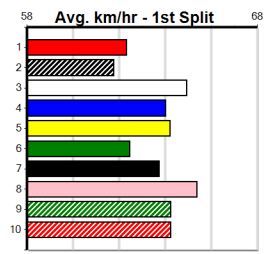

Geelong
13 (E1)
6:18PM
(VIC time)

GEELONG RACE 13 (250+RANK)

Distance: 400m, Race Type: Grade 5, Total Prizemoney: $1,530
1st: $1,000, 2nd: $320, 3rd: $160, 4th: $50

Watchdog Tips: [ ] [ ] [ ] [ ] **Bet:** [ ]

1

FOX ROXY [5]
BD Bitch Jul-22 Sire: SH AVATAR Dam: FAIRYTALE WISH
Owner(s): C Capuano Trainer: Nicole Salna (Anakie)
Winning Distances: < 300m (0) 300 - 399m (0) 400 - 499m (4) 500 - 599m (1) 600 - 699m (0) > 700m (0)
Winning Weights: 24.2(1) 24.3(1) 24.5(1) 24.6(1) 24.7(1)

Box	1st	2nd	3rd	4th	5th	6th	7th	8th
1	1	1	1	1				
2								
3								
4								
5	1							
6	1							
7								
8	2							

Prize Best Starts Trk/Dts APM: $8340.00, 22.99(5)-3/8/24, 21-5-0-3, 1-1-0-0, 4594

2

DROOPY'S BREW [5]
BE Dog Oct-21 Sire: DROOPYS MALDINI Dam: ONE STEP AHEAD
Owner(s): J Beach Trainer: Craig Treherne (Lara)
Winning Distances: < 300m (0) 300 - 399m (2) 400 - 499m (2) 500 - 599m (0) 600 - 699m (0) > 700m (0)
Winning Weights: 36.6(1) 37.0(1) 37.1(1) 37.2(1)

Box	1st	2nd	3rd	4th	5th	6th	7th	8th
1								
2								
3								
4	1							
5								
6								
7	1	2						
8	2	1	2					

Prize Best Starts Trk/Dts APM: $7265.00, 22.75(8)-19/9/23, 33-4-3-6, 9-1-2-1, 1452

3

PAW LARRY (NSW)[5]
WF Dog Aug-22 Sire: FERNANDO BALE Dam: XAMIRA BALE
Owner(s): B Wheeler Trainer: Samantha Grenfell (Anakie)
Winning Distances: < 300m (0) 300 - 399m (0) 400 - 499m (5) 500 - 599m (0) 600 - 699m (0) > 700m (0)
Winning Weights: 28.8(1) 29.4(1) 29.5(1) 29.6(1) 29.8(1)

Box	1st	2nd	3rd	4th	5th	6th	7th	8th
1	3							
2								
3								
4								
5								
6								
7	1	1						
8	1	1						

Prize Best Starts Trk/Dts APM: $8280.00, 22.71(8)-16/8/24, 24-5-2-1, 7-2-1-0, 3726

4

HOSEY SIDEKICK [5]
BK Dog Mar-20 Sire: FERNANDO BALE Dam: SUBCONSCIOUS
Owner(s): C Hose Trainer: Cody Hose (Lara)
Winning Distances: < 300m (0) 300 - 399m (8) 400 - 499m (4) 500 - 599m (0) 600 - 699m (0) > 700m (0)
Winning Weights: 28.1(1) 28.2(1) 28.3(1) 28.4(1) 28.5(3) 28.6(1) 28.7(1) 28.8(1) 29.0(1) 29.1(1)

Box	1st	2nd	3rd	4th	5th	6th	7th	8th
1	4	1						
2	1	4	5					
3	1	1	2	2				
4	4	2	1	2	2			
5		4	1	1				
6		2						
7	1	3	1					
8	2	2	3	1	4	1		

Prize Best Starts Trk/Dts APM: $30005.00, 22.53(2)-17/3/23, 92-12-17-15, 30-3-3-7, 2281

5

ACOUSTIC FLASH [5]
BK Bitch Jun-21 Sire: ASTON DEE BEE Dam: ACOUSTIC LEE
Owner(s): N Walsh Trainer: Noel Walsh (Gladstone Park)
Winning Distances: < 300m (0) 300 - 399m (1) 400 - 499m (4) 500 - 599m (0) 600 - 699m (0) > 700m (0)
Winning Weights: 27.7(1) 27.9(1) 28.1(1) 28.3(1) 28.4(1)

Box	1st	2nd	3rd	4th	5th	6th	7th	8th
1	1	1						
2								
3	1							
4								
5								
6								
7	3	1	3	1				
8								

Prize Best Starts Trk/Dts APM: $7895.00, 23.08(1)-6/6/23, 57-5-6-14, 4-1-0-0, 1184