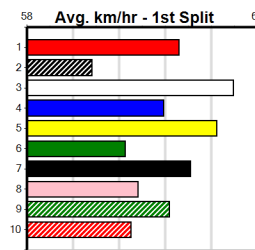

SPORTSBET GREEN TICKS (250+RANK)

Distance: 400m, Race Type: Grade 6, Total Prizemoney: $1,530
1st: $1,000, 2nd: $320, 3rd: $160, 4th: $50

Watchdog Tips:

Bet:

Form Box Wgt Dist Track Date Time BON Margin 1st/2nd (Time) PIR Checked Comment W/R Split 1 S/P Grade

TYCOON JILL [6]
BK Bitch Feb-23 Sire: ASTON RUPEE Dam: UP HILL JILL
Owner(s): P Moody
Trainer: David Geall (Lara)
Winning Distances: < 300m (0) 300 - 399m (0) 400 - 499m (2) 500 - 599m (0) 600 - 699m (0) > 700m (0)
Winning Weights: 29.8(1) 30.0(1)
Box History table and Prize Best Starts Trk/Dts APM

ORYX [6]
F Dog Sep-21 Sire: ZAMBORA BROCKIE Dam: NORDEGREN
Owner(s): E Palma
Trainer: Emma Palma (Lara)
Winning Distances: < 300m (0) 300 - 399m (0) 400 - 499m (2) 500 - 599m (0) 600 - 699m (0) > 700m (0)
Winning Weights: 35.6(1) 36.0(1)
Box History table and Prize Best Starts Trk/Dts APM

BROWSER [6]
WBK Bitch May-21 Sire: HOOKED ON SCOTCH Dam: SMART ZERO
Owner(s): M Empson
Trainer: Martyn Empson (Pakenham)
Winning Distances: < 300m (0) 300 - 399m (1) 400 - 499m (1) 500 - 599m (0) 600 - 699m (0) > 700m (0)
Winning Weights: 28.2(1) 28.6(1)
Box History table and Prize Best Starts Trk/Dts APM

STOJANOVIC [6]
BK Dog Sep-22 Sire: AUSSIE SECRET Dam: DYNA SARAH
Owner(s): A Gurry
Trainer: Chloe Dew (Anakie)
ENG GEL 2024-12-20
Winning Distances: < 300m (0) 300 - 399m (1) 400 - 499m (1) 500 - 599m (0) 600 - 699m (0) > 700m (0)
Winning Weights: 29.1(1) 29.9(1)
Box History table and Prize Best Starts Trk/Dts APM

LAMIA NONNA MARY (NSW)[
BK Bitch Feb-23 Sire: FERAL FRANKY Dam: UNLEASH THE FUN
Owner(s): L Carbone
Trainer: John Barbara (Exford)
ENG BEN 2024-12-20
Winning Distances: < 300m (0) 300 - 399m (0) 400 - 499m (2) 500 - 599m (0) 600 - 699m (0) > 700m (0)
Winning Weights: 27.3(1) 27.6(1)
Box History table and Prize Best Starts Trk/Dts APM

1

2

3

4

5