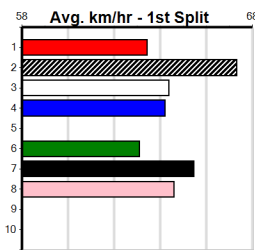

PARKER PUMPS (250+RANK)

Distance: 400m, Race Type: Grade 7, Total Prizemoney: $1,530
1st: $1,000, 2nd: $320, 3rd: $160, 4th: $50

Watchdog Tips: [ ] [ ] [ ] [ ] Bet: [ ]

Form Box Wgt Dist Track Date Time BON Margin 1st/2nd (Time) PIR Checked Comment W/R Split 1 S/P Grade

ASTON DIMITRI [7]
BEW Dog Mar-22 Sire: FERNANDO BALE Dam: ASTON TOPAZ
Owner(s): R Borda
Trainer: Glenn Campbell (Anakie)
Winning Distances: < 300m (0) 300 - 399m (1) 400 - 499m (0) 500 - 599m (0) 600 - 699m (0) > 700m (0)
Winning Weights: 30.6(1)
Race results table with 8 columns: Bx, 1st, 2nd, 3rd, 4th, 5th, 6th, 7th, 8th.

ARCADIA BELLE [7]
BK Bitch Feb-23 Sire: ASTON RUPEE Dam: UP HILL JILL
Owner(s): R Geall
Trainer: David Geall (Lara)
Winning Distances: < 300m (0) 300 - 399m (0) 400 - 499m (1) 500 - 599m (0) 600 - 699m (0) > 700m (0)
Winning Weights: 30.5(1)
Race results table with 8 columns: Bx, 1st, 2nd, 3rd, 4th, 5th, 6th, 7th, 8th.

BIG REVEAL [7]
BK Dog Jan-23 Sire: BEAST UNLEASHED Dam: VEGAS TICKET
Owner(s): G Ebenezer
Trainer: Matthew Marshall (Darley)
Winning Distances: < 300m (0) 300 - 399m (1) 400 - 499m (0) 500 - 599m (0) 600 - 699m (0) > 700m (0)
Winning Weights: 30.9(1)
Race results table with 8 columns: Bx, 1st, 2nd, 3rd, 4th, 5th, 6th, 7th, 8th.

BRUNO CHOCOLATE (NSW)[
BK Dog Feb-23 Sire: FERAL FRANKY Dam: UNLEASH THE FUN
Owner(s): L Carbone
Trainer: John Barbara (Exford)
Winning Distances: < 300m (0) 300 - 399m (0) 400 - 499m (1) 500 - 599m (0) 600 - 699m (0) > 700m (0)
Winning Weights: 31.1(1)
Race results table with 8 columns: Bx, 1st, 2nd, 3rd, 4th, 5th, 6th, 7th, 8th.

*** VACANT BOX ***
Owner(s):
Trainer:
Winning Distances: < 300m (0) 300 - 399m (0) 400 - 499m (0) 500 - 599m (0) 600 - 699m (0) > 700m (0)
Winning Weights:
Box History