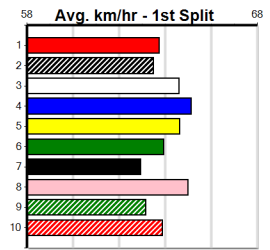

NP ELECTRICAL (250+RANK)

Distance: 460m, Race Type: Grade 5, Total Prizemoney: $1,530
1st: $1,000, 2nd: $320, 3rd: $160, 4th: $50

Watchdog Tips: [ ] [ ] [ ] [ ] Bet: [ ]

TRICKY DISCO [5]
Form Box Wgt Dist Track Date Time BON Margin 1st/2nd (Time) PIR Checked Comment W/R Split 1 S/P Grade
Owner(s): D Melder
Trainer: Marcus Lloyd (Balliang)

ASTON ZULU [5]
Form Box Wgt Dist Track Date Time BON Margin 1st/2nd (Time) PIR Checked Comment W/R Split 1 S/P Grade
Owner(s): G Campbell
Trainer: Glenn Campbell (Anakie)

INGA JOHNNY [5]
Form Box Wgt Dist Track Date Time BON Margin 1st/2nd (Time) PIR Checked Comment W/R Split 1 S/P Grade
Owner(s): P Inguanti
Trainer: Peter Inguanti (Camperdown)

HIGHWAY HOOLIGAN (NSW)[
Form Box Wgt Dist Track Date Time BON Margin 1st/2nd (Time) PIR Checked Comment W/R Split 1 S/P Grade
Owner(s): C Hayes
Trainer: Cooper Hayes (Mill Park)

PRETTY PANAMA [5]
Form Box Wgt Dist Track Date Time BON Margin 1st/2nd (Time) PIR Checked Comment W/R Split 1 S/P Grade
Owner(s): Over The Bridge (SYN), D Woolgar, C Woolgar, D Spence, P Coughlin, B Crosby
Trainer: Allan Meyer (Hoppers Crossing)

1

2

3

4

5