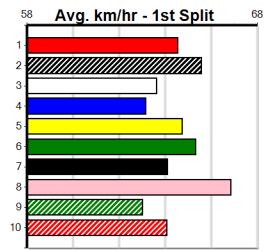

Geelong

4

3:32PM

(VIC time)

MILLERS MUZZLES (250+RANK)

Distance: 400m, Race Type: Grade 5, Total Prizemoney: $1,530
1st: $1,000, 2nd: $320, 3rd: $160, 4th: $50

Watchdog Tips:

Bet:

Table with columns: Form Box, Wgt, Dist, Track, Date, Time, BON, Margin, 1st/2nd (Time), PIR, Checked, Comment, WR, Split 1, S/P, Grade.

She Can Dream [5]
BK Bitch Apr-21
Sire: FABREGAS Dam: CARELESS COOKIE
Trainer: Olivia Cartechini (Dandenong Nor)
Winning Distances: < 300m (0) 300 - 399m (5) 400 - 499m (0) 500 - 599m (0) 600 - 699m (0) > 700m (0)
Winning Weights: 24.5(1) 24.8(1) 25.0(1) 25.1(1) 25.5(1)
Race details table with columns: Rank, Wgt, Dist, Track, Date, Time, BON, Margin, 1st/2nd (Time), PIR, Checked, Comment, WR, Split 1, S/P, Grade.

Box History table with columns: Bx, 1st, 2nd, 3rd, 4th, 5th, 6th, 7th, 8th. Prize Best Starts Trk/Dts APM.

Impresario (NSW)[5]
BK Dog Apr-20
Sire: ASTON DEE BEE Dam: RAGADEEN
Trainer: Jason Formosa (Heathcote)
Winning Distances: < 300m (0) 300 - 399m (5) 400 - 499m (5) 500 - 599m (0) 600 - 699m (0) > 700m (0)
Winning Weights: 33.8(2) 33.9(1) 34.1(1) 34.2(3) 34.3(2) 34.5(1)
Race details table with columns: Rank, Wgt, Dist, Track, Date, Time, BON, Margin, 1st/2nd (Time), PIR, Checked, Comment, WR, Split 1, S/P, Grade.

Box History table with columns: Bx, 1st, 2nd, 3rd, 4th, 5th, 6th, 7th, 8th. Prize Best Starts Trk/Dts APM.

Summer Spritz [5]
WBK Bitch Jul-22
Sire: FERNANDO BALE Dam: SILKEN
Trainer: Matthew Marshall (Darley)
Winning Distances: < 300m (0) 300 - 399m (0) 400 - 499m (3) 500 - 599m (0) 600 - 699m (0) > 700m (0)
Winning Weights: 26.1(1) 26.2(1) 26.5(1)
Race details table with columns: Rank, Wgt, Dist, Track, Date, Time, BON, Margin, 1st/2nd (Time), PIR, Checked, Comment, WR, Split 1, S/P, Grade.

Box History table with columns: Bx, 1st, 2nd, 3rd, 4th, 5th, 6th, 7th, 8th. Prize Best Starts Trk/Dts APM.

Idyllic Layla [5]
BE Bitch Mar-22
Sire: FERNANDO BALE Dam: PRINCESS KIWI
Trainer: Nicole Salna (Anakie)
ENG GEL 2024-12-20
Winning Distances: < 300m (0) 300 - 399m (0) 400 - 499m (4) 500 - 599m (0) 600 - 699m (0) > 700m (0)
Winning Weights: 25.6(1) 25.7(1) 25.8(1) 26.0(1)
Race details table with columns: Rank, Wgt, Dist, Track, Date, Time, BON, Margin, 1st/2nd (Time), PIR, Checked, Comment, WR, Split 1, S/P, Grade.

Box History table with columns: Bx, 1st, 2nd, 3rd, 4th, 5th, 6th, 7th, 8th. Prize Best Starts Trk/Dts APM.

Inga Amy [5]
BK Bitch Sep-22
Sire: BEAST UNLEASHED Dam: INGA MIA
Trainer: Vito Inguanti (Camperdown)
Winning Distances: < 300m (0) 300 - 399m (3) 400 - 499m (0) 500 - 599m (0) 600 - 699m (0) > 700m (0)
Winning Weights: 25.2(1) 26.6(1) 26.8(1)
Race details table with columns: Rank, Wgt, Dist, Track, Date, Time, BON, Margin, 1st/2nd (Time), PIR, Checked, Comment, WR, Split 1, S/P, Grade.

Box History table with columns: Bx, 1st, 2nd, 3rd, 4th, 5th, 6th, 7th, 8th. Prize Best Starts Trk/Dts APM.