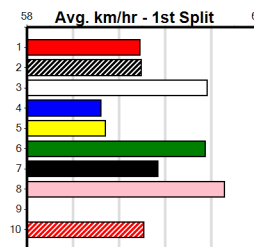

THE BECKLEY CENTRE GEELONG (250+RANK)

Distance: 400m, Race Type: Maiden, Total Prizemoney: $1,530
1st: $1,000, 2nd: $320, 3rd: $160, 4th: $50

Watchdog Tips: ☐ ☐ ☐ ☐

Bet:

Form Box	Wgt	Dist	Track	Date	Time	BON	Margin	1st/2nd (Time)	PIR	Checked	Comment	WR	Split 1	S/P	Grade

1

HANNA'S AVATAR [M]
BK Bitch Mar-23 Sire: MY REDEEMER Dam: AVATAR MINTY
Owner(s): Geisler Family (SYN), G Geisler, H Geisler Trainer: Kate Gorman (Tanjil South)
Winning Distances: < 300m (0) 300 - 399m (0) 400 - 499m (0) 500 - 599m (0) 600 - 699m (0) > 700m (0)
ENG HVL 2024-12-20

Winning Weights:

Box	1st	2nd	3rd	4th	5th	6th	7th	8th
1		1						
2								
3					1			
4								
5				2				
6								
7								
8			1			1		

Prize Best Starts Trk/Dts APM: $670.00, 23.63(2)-10/12/24, 6-0-1-1, 1-0-0-0, 655

Last 3 wins NOT included above

2

Laura May [M]
BD Bitch Feb-23 Sire: GOOD ODDS HARADA Dam: PIRATES PATCH
Owner(s): M Davis Trainer: Wendy Saathoff (Toolern Vale)
Winning Distances: < 300m (0) 300 - 399m (0) 400 - 499m (0) 500 - 599m (0) 600 - 699m (0) > 700m (0)

Winning Weights:

Box	1st	2nd	3rd	4th	5th	6th	7th	8th
1				1				
2		1						
3								
4				1				
5					1			
6			1					
7								
8								

Prize Best Starts Trk/Dts APM: $805.00, 22.82(2)-5/12/24, 5-0-1-1, 2-0-1-0, 790

Last 3 wins NOT included above

3

SEEK TO FLY [M]
BK Bitch Feb-23 Sire: ASTON RUPEE Dam: GO SEEK HEIDI
Owner(s): CHAMPAGNE PTN (SYN), S Smith, A Langton Trainer: Angela Langton (Anakie)
Winning Distances: < 300m (0) 300 - 399m (0) 400 - 499m (0) 500 - 599m (0) 600 - 699m (0) > 700m (0)
ENG GEL 2024-12-20

Winning Weights:

Box	1st	2nd	3rd	4th	5th	6th	7th	8th
1								
2								
3						1		
4								
5								
6			1					
7								
8						1		

Prize Best Starts Trk/Dts APM: $520.00, 23.07(6)-9/12/24, 3-0-1-0, 1-0-1-0, 520

Last 3 wins NOT included above

4

LITERALLY [M]
BK Bitch Mar-21 Sire: DELIVER Dam: URANA VEE EIGHT
Owner(s): C Baker Trainer: Colin Baker (Lara)
Winning Distances: < 300m (0) 300 - 399m (0) 400 - 499m (0) 500 - 599m (0) 600 - 699m (0) > 700m (0)

Winning Weights:

Box	1st	2nd	3rd	4th	5th	6th	7th	8th
1		1	2	2				2
2			2	1	1			
3		1	1	1	3	1	2	
4		1	2	1				
5		1	2		1	1	1	1
6			4	2				
7					1			2
8					4			

Prize Best Starts Trk/Dts APM: $3940.00, 23.01(4)-30/4/24, 44-0-4-13, 14-0-2-5, 1396

Last 3 wins NOT included above

5

MY PAL PEDRO [M]
BK Dog Apr-23 Sire: BERNARDO Dam: THANK YOU JILL
Owner(s): K Tucker Trainer: Kristin Tucker (Tanjil South)
Winning Distances: < 300m (0) 300 - 399m (0) 400 - 499m (0) 500 - 599m (0) 600 - 699m (0) > 700m (0)

Winning Weights:

Box	1st	2nd	3rd	4th	5th	6th	7th	8th
1								
2								
3								
4		1		1				
5								
6								
7					1			
8								

Prize Best Starts Trk/Dts APM: $395.00, FSH, 3-0-1-0, 0-0-0-0, 395

Last 3 wins NOT included above