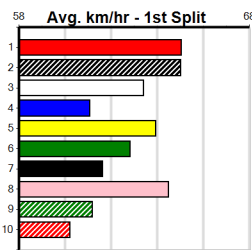

MERV JENNINGS SIGNS (250+RANK)

Distance: 460m, Race Type: Grade 5, Total Prizemoney: $1,530
1st: $1,000, 2nd: $320, 3rd: $160, 4th: $50

Watchdog Tips:

Bet:

Table with columns: Form Box, Wgt, Dist, Track, Date, Time, BON, Margin, 1st/2nd (Time), PIR, Checked, Comment, WR, Split 1, S/P, Grade

WINCKIE BALE (NSW)[5]
DKBD Bitch Apr-22 Sire: CHRISTO BALE Dam: DYNA ROMY
Owner(s): T Empson
Trainer: Tracey Empson (Pakenham)
Winning Distances: < 300m (0) 300 - 399m (1) 400 - 499m (4) 500 - 599m (0) 600 - 699m (0) > 700m (0)
Winning Weights: 28.8(1) 29.1(1) 29.3(2) 29.8(1)
Last 3 wins NOT included above

1

SUPER NUGGET [5]
BK Bitch Apr-22 Sire: TOMMY SHELBY Dam: FRANK'S GIRL
Owner(s): G Skene
Trainer: Matthew Lanigan (Rowsley)
Winning Distances: < 300m (0) 300 - 399m (0) 400 - 499m (2) 500 - 599m (3) 600 - 699m (0) > 700m (0)
Winning Weights: 25.0(2) 25.5(1) 26.3(1) 26.7(1)
Last 3 wins NOT included above

2

SHRAPNEL [5]
BK Dog May-22 Sire: MAGIC SPRITE Dam: PRETTY BOMB
Owner(s): W Green
Trainer: Wade Green (Parwan)
Winning Distances: < 300m (0) 300 - 399m (1) 400 - 499m (2) 500 - 599m (0) 600 - 699m (0) > 700m (0)
Winning Weights: 31.8(1) 32.0(1) 32.3(1)
Last 3 wins NOT included above

3

BELLE EXTRA [5]
BK Dog Mar-22 Sire: AUSSIE INFRARED Dam: ROCKSTAR BELLE
Owner(s): P Griffen
Trainer: Peter Griffen (Claretown)
Winning Distances: < 300m (0) 300 - 399m (0) 400 - 499m (2) 500 - 599m (1) 600 - 699m (0) > 700m (0)
Winning Weights: 31.7(2) 32.6(1)
Last 3 wins NOT included above

4

BUN UNDERCURRENT [5]
BD Bitch Jun-22 Sire: DROOPYS SYDNEY Dam: GYPSY BUN
Owner(s): M Mitchell
Trainer: Michael Mitchell (Camperdown)
Winning Distances: < 300m (0) 300 - 399m (1) 400 - 499m (3) 500 - 599m (0) 600 - 699m (0) > 700m (0)
Winning Weights: 25.8(1) 26.0(1) 26.6(1) 26.7(1)
Last 3 wins NOT included above

5