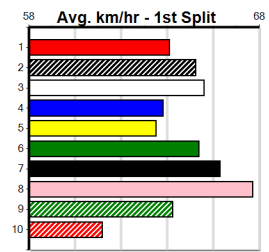

ONE MORE RACE TO GO (250+RANK)

Distance: 400m, Race Type: Grade 5, Total Prizemoney: $1,530 1st: $1,000, 2nd: $320, 3rd: $160, 4th: $50

Watchdog Tips:

Bet:

Form Box Wgt Dist Track Date Time BON Margin 1st/2nd (Time) PIR Checked Comment WR Split 1 S/P Grade

VIKING [5] Dog Feb-21 Sire: KAYDA SHAE Dam: LITTLE BIDDY Trainer: Christian Wilk (Tanjil South) Winning Distances: < 300m (0) 300 - 399m (9) 400 - 499m (5) 500 - 599m (0) 600 - 699m (0) > 700m (0) Winning Weights: 29.9(1) 30.2(1) 30.4(1) 30.5(1) 30.8(2) 30.9(2) 31.0(1) 31.1(1) 31.3(2) 31.5(1) 31.8(1) 1st (8) 31.8 435 SLE R12 09-Oct-24 24.63 24.13 7.00L BEFORE NOON (25.12) M/211 . . . 5.39 $2.00 5NP 5th (8) 32.0 435 SLE R4 13-Oct-24 25.22 24.07 9.50L PERCIVAL (24.55) M/377 . . . 5.35 $3.10 5 7th (5) 32.1 350 HVL R7 20-Oct-24 19.90 19.25 6.00L WILD SERENA (19.48) M/7 . . . 6.94 $46.20 5H 5th (3) 31.6 400 WGL R11 01-Nov-24 23.64 22.49 11.00L ROCK BALBOA (22.91) M/55 . . . 8.72 $11.60 T3-5 1st (8) 31.3 350 HVL R6 08-Nov-24 19.58 19.58 2.50L EDI BALE (19.74) M/3 . . . 6.65 $4.40 T3-5 1st (2) 31.5 435 SLE R12 24-Nov-24 24.43 24.22 2.00L DAINTREE DAMAGE (24.56) Q/111 . . . SW . 5.22 $38.80 5 8th (7) 32.1 460 WGL R8 03-Dec-24 26.90 25.95 14.00L HOT SCOTCH (25.95) M/678 . . . 6.71 $18.40 X45 7th (8) 31.8 400 GEL R6 09-Dec-24 23.44 22.41 12.00L CRACKERJACK SCUD M/67 . . . 8.66 $45.20 5 Last 3 wins NOT included above 1st (1) 30.9 350 HVL R12 19-Jul-24 19.42 18.99 2.75L QUILLA REEF (19.60) M/4 . . . 6.64 $16.40 T3-5 1st (8) 30.8 350 HVL R6 05-Aug-24 19.55 19.55 2.00L ANGRY FRANKY (19.68) Q/1 . . . SW . 6.66 $1.80 T3-5 1st (8) 31.3 300 HVL R11 23-Sep-24 16.88 16.72 1.00L KING KABOOM (16.94) Q/5 . . . 4.05 $1.70 T3-5 Box History Bx 1st 2nd 3rd 4th 5th 6th 7th 8th 1 4 1 1 2 1 1 1 2 3 3 2 2 2 1 4 1 4 1 5 2 2 2 2 1 6 1 2 2 1 1 2 1 7 1 1 1 2 1 2 2 8 6 2 1 4 3 1 Prize Best Starts 23.44(8)-9/12/24 Trk/Dts 75-14-8-13 APM 1-0-0-0 7994 $26025.00