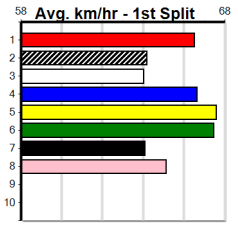

SHIMA SHINE AT STUD

Distance: 460m, Race Type: Mixed 3/4, Total Prizemoney: \$3,360
1st: \$2,250, 2nd: \$690, 3rd: \$345, 4th: \$75

Watchdog Tips: **0 0 0 0** Bet: **.**

Form Box Weight Dist Track Date Time BON Margin 1st/2nd (Time) PIR Checked Comment W/R Split 1 S/P Grade