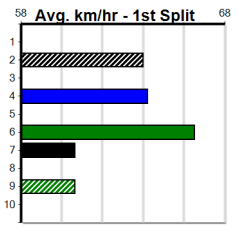

Mobile Form Guide

Average Winning Time:

Distance	Grade	Avg. Time
400m	Mixed 3/4	22.44
400m	Mixed 4/5	22.70
400m	Grade 5	22.87
400m	Grade 7	22.91
400m	Grade 6	22.92
400m	Maiden	23.01
460m	Mixed 3/4	25.82
460m	Mixed 6/7 Final	25.88
460m	Grade 5	26.10
460m	Mixed 6/7	26.12

Track Record:

Distance	Time	Greyhound	Date Set
400m	21.999	PAUA OF BUDDY	14-Sep-21
460m	25.187	SHIMA SHINE	08-Jan-21
680m	38.579	DYNA CHANCER	12-Jan-19

Warragul

TRACK INFO
 Track Circumference: 630m
 Bullock Top Turn: 90m
 Track Width: 5.5-7.5m
 Bullock Home Turn: 60m