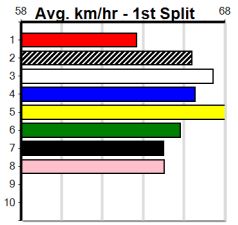

RIDE FOR LUCY

Distance: 400m, Race Type: Mixed 3/4, Total Prizemoney: $3,360
1st: $2,250, 2nd: $690, 3rd: $345, 4th: $75

5
7:07PM
(VIC time)

Watchdog Tips: **0 0 0 0** Bet: **0**

Form Box Weight Dist Track Date Time BON Margin 1st/2nd (Time) PIR Checked Comment W/R Split 1 S/P Grade

1 SKY HIGH DREAMS [4]													Winning Boxes									
BD	B	Dec-21 MY REDEEMER			AVA'S DREAM			1	2	3	4	5	6	7	8							
Trainer: Joseph Sultana (Trafalgar East)													1	1	1	2	5	6	7	8		
2nd	(5)	29.9	400	WGL	R12	29-Nov-24	22.84	22.61	2.25LMAJOR FRANKY (22.68)			M/22	.	.	.	8.58	$37.30	5	Prize	$11,715.63		
6th	(4)	29.9	460	WGL	R8	06-Dec-24	26.43	25.42	4.00LSTAR COMMAND (26.16)			M/566	.	.	.	6.62	$40.90	5	Best	22.70		
1st	(7)	29.9	400	WGL	R12	10-Dec-24	22.70	22.39	1.75LGEANI BALE (22.83)			M/11	.	.	.	8.38	$6.80	5	Starts	41-6-4-5		
6th	(5)	29.9	460	WGL	R5	17-Dec-24	26.88	25.52	11.00LSPRIT WORLD (26.14)			M/746	.	.	.	6.69	$41.00	5	Trk/Dst	15-3-3-1		
Owner(s): J Sultana													APM	$5134								

2 ASTON SPRITZ [3]													Winning Boxes									
BK	B	Aug-22 ASTON DEE BEE			ASTON LIGHTS			1	2	3	4	5	6	7	8							
Trainer: Lyn Smith (Nambrok)													1	2	3	4	5	6	7	8		
5th	(5)	30.4	460	WGL	R8	08-Oct-24	26.40	25.73	6.00LBLUEBELLE COLOUR (26.01)			Q/222	.	V0	.	6.52	$6.60	5	Prize	$14,040.63		
1st	(2)	30.6	400	WGL	R10	22-Oct-24	22.73	22.73	1.75LPANAMA PARADE (22.85)			Q/11	.	.	.	8.38	$2.40	X45	Best	22.65		
6th	(1)	29.4	390	BAL	R10	20-Nov-24	22.58	21.84	11.00FLYING MUFFIN (21.84)			M/75	.	.	.	8.57	$5.00	5	Starts	21-6-3-3		
6th	(3)	29.4	300	HVL	R3	15-Dec-24	17.10	16.49	6.50LSKETCHY DEMOS (16.67)			M/3	.	V0	.	3.97	$12.10	5H	Trk/Dst	7-4-1-2		
Owner(s): R Borda													APM	$6572								

3 LET'S WIN OLLIE (NSW)[4]													Winning Boxes									
BK	D	May-22 WOW			LET'S WIN MEISHA			1	2	3	4	5	6	7	8							
Trainer: Jason Sharp (Lara)													1	2	3	4	5	6	7	8		
4th	(8)	32.3	390	WBL	R10	21-Nov-24	22.19	21.81	5.50LDESCRIPTION (21.81)			M/33	.	.	.	8.49	$12.00	X34	Prize	$34,260.00		
1st	(5)	32.1	425	BEN	R11	29-Nov-24	24.01	23.63	2.00LLULU'S RIDE (24.14)			Q/111	.	.	.	6.52	$2.10	5	Best	22.58		
2nd	(2)	32.3	400	GEL	R9	06-Dec-24	22.81	22.31	7.50LZODIAC BALE (22.31)			M/22	.	.	.	8.59	$2.30	X34	Starts	39-14-5-7		
5th	(1)	32.5	410	HOR	R6	17-Dec-24	23.70	23.14	6.50LANOTHER HOUDINI (23.27)			M/33	.	.	.	10.49	$1.90	FFA	Trk/Dst	6-1-2-1		
Owner(s): E Burrett													APM	$16716								

4 HERE COMES ARTIE [4]													Winning Boxes									
BK	D	Mar-21 BERNARDO			TIDELINA			1	2	3	4	5	6	7	8							
Trainer: Des Douch (Maffra)													1	2	3	4	5	6	7	8		
7th	(7)	33.5	515	SAN	R8	16-May-24	29.95	29.21	9.50LSTORMY DAY (29.29)			S/7888	.	.	.	5.24	$13.30	GRP1	Prize	$76,460.00		
1st	(6)	34.2	460	WGL	R8	06-Jun-24	25.72	25.66	0.50LNAVARINO (25.74)			M/633	.	SW	.	6.52	$8.70	SH	Best	22.87		
F	(8)	33.6	450	SHP	R8	15-Jun-24	0.00	24.94	.CRACKERJACK ARET (24.94)			M/5	.	V3	.	6.66	$7.20	GL	Starts	52-16-8-8		
2nd	(5)	32.9	400	WGL	R11	26-Nov-24	22.91	22.27	9.50LHUNTER FRED (22.27)			S/44	.	.	.	8.55	$6.80	X45	Trk/Dst	4-0-1-1		
Owner(s): G Membrey													APM	$10172