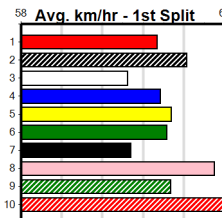

SENNACHIE AT STUD

Distance: 400m, Race Type: Grade 5, Total Prizemoney: $2,925
1st: $1,950, 2nd: $600, 3rd: $300, 4th: $75

11

9:09PM
(VIC time)

Watchdog Tips: **0 0 0 0** Bet: **0**