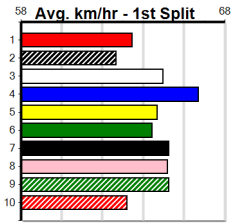

SPORTSBET FINAL

Distance: 460m, Race Type: Mixed 6/7 Final, Total Prizemoney: $3,360
1st: $2,250, 2nd: $690, 3rd: $345, 4th: $75

4

6:45PM

(VIC time)

Watchdog Tips: **0 0 0 0** Bet: **0**