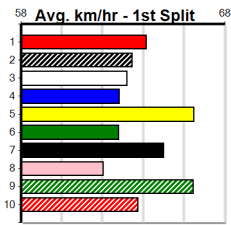

PHOTO MAN AT STUD

Distance: 460m, Race Type: Mixed 6/7, Total Prizemoney: $2,925
1st: $1,950, 2nd: $600, 3rd: $300, 4th: $75

Watchdog Tips: 0 0 0 0 Bet:

Main race results table with columns for race number, horse name, trainer, owner, date, time, BON, Margin, 1st/2nd (Time), PIR, Checked, Comment, W/R, Split 1, S/P, Grade, and Winning Boxes. Includes races 1-10.