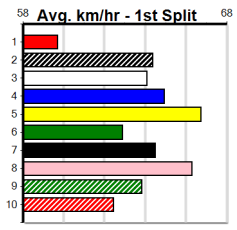

RSN GREY AREAS - WEDNESDAY & FRID

Distance: 460m, Race Type: Grade 5, Total Prizemoney: $2,925
1st: $1,950, 2nd: $600, 3rd: $300, 4th: $75

6

7:25PM

(VIC time)

Watchdog Tips: **0 0 0 0** Bet: **.**