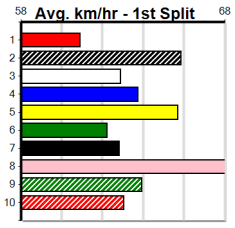

G'DAY CHEF CATERERS

Distance: 400m, Race Type: Grade 7, Total Prizemoney: $2,925
1st: $1,950, 2nd: $600, 3rd: $300, 4th: $75

2

6:04PM
(VIC time)

Watchdog Tips: **0 0 0 0** Bet: **0**