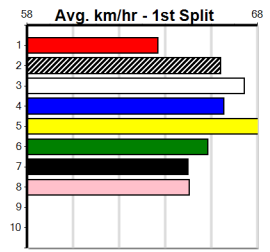

RIDE FOR LUCY

Distance: 400m, Race Type: Mixed 3/4, Total Prizemoney: $3,360
1st: $2,250, 2nd: $690, 3rd: $345, 4th: $75

Watchdog Tips:

Bet:

Table with columns: Form Box, Wgt, Dist, Track, Date, Time, BON, Margin, 1st/2nd (Time), PIR, Checked, Comment, WR, Split 1, S/P, Grade

SKY HIGH DREAMS [4]
BD Bitch Dec-21 Sire: MY REDEEMER Dam: AVA'S DREAM
Owner(s): J Sultana
Trainer: Joseph Sultana (Trafalgar East)
Winning Distances: < 300m (0) 300 - 399m (0) 400 - 499m (6) 500 - 599m (0) 600 - 699m (0) > 700m (0)
Winning Weights: 28.8(1) 29.3(1) 29.6(1) 29.9(1) 30.1(2)
Race results table with columns: Rank, Wgt, Dist, WGL, R, Date, Time, BON, Margin, 1st/2nd (Time), PIR, Checked, Comment, WR, Split 1, S/P, Grade

Box History table for SKY HIGH DREAMS [4]
Table with columns: Bx, 1st, 2nd, 3rd, 4th, 5th, 6th, 7th, 8th
Prize Best Starts Trk/Dts APM: $11715.63, 22.70(7)-10/12/24, 41-6-4-5, 15-3-3-1, 5134

ASTON SPRITZ [3]
BK Bitch Aug-22 Sire: ASTON DEE BEE Dam: ASTON LIGHTS
Owner(s): R Borda
Trainer: Lyn Smith (Nambrok)
Winning Distances: < 300m (0) 300 - 399m (1) 400 - 499m (5) 500 - 599m (0) 600 - 699m (0) > 700m (0)
Winning Weights: 29.7(1) 30.0(2) 30.2(1) 30.6(1) 31.0(1)
Race results table with columns: Rank, Wgt, Dist, WGL, R, Date, Time, BON, Margin, 1st/2nd (Time), PIR, Checked, Comment, WR, Split 1, S/P, Grade

Box History table for ASTON SPRITZ [3]
Table with columns: Bx, 1st, 2nd, 3rd, 4th, 5th, 6th, 7th, 8th
Prize Best Starts Trk/Dts APM: $14040.63, 22.65(8)-10/9/24, 21-6-3-3, 7-4-1-2, 6572

LET'S WIN OLLIE (NSW)[4]
BK Dog May-22 Sire: WOW Dam: LET'S WIN MEISHA
Owner(s): E Burrett
Trainer: Jason Sharp (Lara)
Winning Distances: < 300m (0) 300 - 399m (5) 400 - 499m (9) 500 - 599m (0) 600 - 699m (0) > 700m (0)
Winning Weights: 31.0(3) 31.1(3) 31.2(1) 31.3(1) 31.5(1) 31.8(1) 32.1(1) 32.2(1) 32.3(2)
Race results table with columns: Rank, Wgt, Dist, WGL, R, Date, Time, BON, Margin, 1st/2nd (Time), PIR, Checked, Comment, WR, Split 1, S/P, Grade

Box History table for LET'S WIN OLLIE (NSW)[4]
Table with columns: Bx, 1st, 2nd, 3rd, 4th, 5th, 6th, 7th, 8th
Prize Best Starts Trk/Dts APM: $34260.00, 22.58(3)-9/8/24, 39-14-5-7, 6-1-2-1, 16716

HERE COMES ARTIE [4]
BK Dog Mar-21 Sire: BERNARDO Dam: TIDELINA
Owner(s): G Membrey
Trainer: Des Douch (Maffra)
Winning Distances: < 300m (0) 300 - 399m (2) 400 - 499m (6) 500 - 599m (8) 600 - 699m (0) > 700m (0)
Winning Weights: 32.5(1) 32.6(1) 32.7(1) 32.8(1) 33.1(1) 33.2(2) 33.3(1) 33.4(2) 33.5(1) 33.7(2) 33.8(1) 34.1(1) 34.2(1)
Race results table with columns: Rank, Wgt, Dist, WGL, R, Date, Time, BON, Margin, 1st/2nd (Time), PIR, Checked, Comment, WR, Split 1, S/P, Grade

Box History table for HERE COMES ARTIE [4]
Table with columns: Bx, 1st, 2nd, 3rd, 4th, 5th, 6th, 7th, 8th
Prize Best Starts Trk/Dts APM: $76460.00, 22.87(3)-19/9/23, 52-16-8-8, 4-0-1-1, 10172