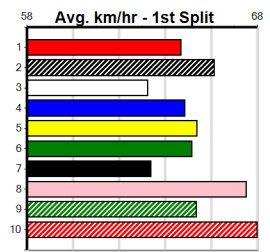

SENNACHIE AT STUD

Distance: 400m, Race Type: Grade 5, Total Prizemoney: $2,925
1st: $1,950, 2nd: $600, 3rd: $300, 4th: $75

Watchdog Tips:

Bet:

Form Box Wgt Dist Track Date Time BON Margin 1st/2nd (Time) PIR Checked Comment W/R Split 1 S/P Grade

CANYA EXPLODE (NSW)[5]
BK Bitch Apr-22 Sire: SHIMA SHINE Dam: SPRITLEY EBONY
Owner(s): Lalli Jolley (SYN), N Lalli, D Jolley
Trainer: Jessica Hopkins (Junction Village)
Winning Distances: < 300m (0) 300 - 399m (0) 400 - 499m (3) 500 - 599m (0) 600 - 699m (0) > 700m (0)
Winning Weights: 28.3(1) 28.5(1) 28.6(1)
Race results table with columns for rank, weight, dog name, track, date, time, margin, sire, dam, PIR, checked, comment, W/R, split 1, S/P, grade.

Box History table for Canya Explode with columns Bx, 1st, 2nd, 3rd, 4th, 5th, 6th, 7th, 8th and Prize Best, Starts, Trk/Dts, APM.

ENTERTAINMENT [5]
BK Dog Dec-22 Sire: BERNARDO Dam: DENISE'S VISION
Owner(s): The Milkmen (SYN), C Dalli, J Russo
Trainer: Dylan Sharp (Lara)
Winning Distances: < 300m (0) 300 - 399m (0) 400 - 499m (3) 500 - 599m (0) 600 - 699m (0) > 700m (0)
Winning Weights: 31.8(1) 32.1(1) 32.2(1)
Race results table with columns for rank, weight, dog name, track, date, time, margin, sire, dam, PIR, checked, comment, W/R, split 1, S/P, grade.

Box History table for Entertainment with columns Bx, 1st, 2nd, 3rd, 4th, 5th, 6th, 7th, 8th and Prize Best, Starts, Trk/Dts, APM.

RUTHLESS SECRET [5]
BK Bitch Sep-22 Sire: AUSSIE SECRET Dam: DYNA SARAH
Owner(s): R Bean
Trainer: Jodie Selleck (Tooradin)
Winning Distances: < 300m (0) 300 - 399m (1) 400 - 499m (2) 500 - 599m (0) 600 - 699m (0) > 700m (0)
Winning Weights: 26.4(1) 26.7(1) 26.8(1)
Race results table with columns for rank, weight, dog name, track, date, time, margin, sire, dam, PIR, checked, comment, W/R, split 1, S/P, grade.

Box History table for Ruthless Secret with columns Bx, 1st, 2nd, 3rd, 4th, 5th, 6th, 7th, 8th and Prize Best, Starts, Trk/Dts, APM.

FRANTIC [5]
BK Dog Mar-22 Sire: BARCIA BALE Dam: GYPSIES LUCK
Owner(s): L Alderson
Trainer: David Nowland (Lang Lang)
Winning Distances: < 300m (0) 300 - 399m (0) 400 - 499m (1) 500 - 599m (2) 600 - 699m (0) > 700m (0)
Winning Weights: 35.4(1) 35.6(1) 36.0(1)
Race results table with columns for rank, weight, dog name, track, date, time, margin, sire, dam, PIR, checked, comment, W/R, split 1, S/P, grade.

Box History table for Frantic with columns Bx, 1st, 2nd, 3rd, 4th, 5th, 6th, 7th, 8th and Prize Best, Starts, Trk/Dts, APM.

DIABLO SIXTEEN [5]
BE Dog Feb-23 Sire: HIGH EARNER Dam: DEVEL SIXTEEN
Owner(s): Vi Alskar Hundar (SYN), A Lie, J Sharp
Trainer: Jason Sharp (Lara)
Winning Distances: < 300m (0) 300 - 399m (1) 400 - 499m (2) 500 - 599m (0) 600 - 699m (0) > 700m (0)
Winning Weights: 28.8(1) 29.3(2)
Race results table with columns for rank, weight, dog name, track, date, time, margin, sire, dam, PIR, checked, comment, W/R, split 1, S/P, grade.

Box History table for Diablo Sixteen with columns Bx, 1st, 2nd, 3rd, 4th, 5th, 6th, 7th, 8th and Prize Best, Starts, Trk/Dts, APM.