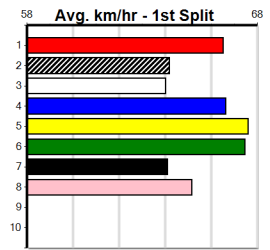

SHIMA SHINE AT STUD

Distance: 460m, Race Type: Mixed 3/4, Total Prizemoney: $3,360
1st: $2,250, 2nd: $690, 3rd: $345, 4th: $75

Watchdog Tips:

Bet:

Table with columns: Form Box, Wgt, Dist, Track, Date, Time, BON, Margin, 1st/2nd (Time), PIR, Checked, Comment, WR, Split 1, S/P, Grade

MOTION SENSOR [3]
BK Dog Mar-22 Sire: BERNARDO Dam: NO TALKING
Owner(s): OUR FAMILY (SYN), B Selleck, D Selleck, J Selleck, H Selleck, J Lindsay, B Lindsay
Trainer: Debbie Selleck (Tooradin)
Winning Distances: < 300m (0) 300 - 399m (0) 400 - 499m (5) 500 - 599m (5) 600 - 699m (0) > 700m (0)
Winning Weights: 30.8(1) 31.2(1) 31.4(1) 31.5(1) 31.6(1) 32.2(1) 32.3(1) 32.4(1) 32.8(2)
Box History table and Prize Best Starts Trk/Dts APM

BANKRUPT [4]
BK Dog Dec-20 Sire: KONOMI Dam: CALL ME BUBBLES
Owner(s): J Rennie
Trainer: Ian Dann (Korumburra)
Winning Distances: < 300m (0) 300 - 399m (0) 400 - 499m (7) 500 - 599m (0) 600 - 699m (0) > 700m (0)
Winning Weights: 34.8(1) 35.0(2) 35.1(2) 35.2(1) 35.4(1)
Box History table and Prize Best Starts Trk/Dts APM

ASTON GOZO [3]
BKW Bitch May-22 Sire: ASTON DEE BEE Dam: ASTON GWEN
Owner(s): R Borda
Trainer: Robert Pallotta (Ripplebrook)
Winning Distances: < 300m (0) 300 - 399m (1) 400 - 499m (6) 500 - 599m (1) 600 - 699m (0) > 700m (0)
Winning Weights: 28.5(1) 28.8(2) 28.9(2) 29.0(1) 29.4(2)
Box History table and Prize Best Starts Trk/Dts APM

FERNANDO GOMEZ [4]
BEBD Dog Feb-21 Sire: FERNANDO BALE Dam: NAUGHTY CAZZA
Owner(s): T Currie
Trainer: Thomas Currie (Drouin)
Winning Distances: < 300m (0) 300 - 399m (0) 400 - 499m (3) 500 - 599m (8) 600 - 699m (0) > 700m (0)
Winning Weights: 30.3(1) 30.9(2) 31.0(2) 31.1(3) 31.2(2) 31.3(1)
Box History table and Prize Best Starts Trk/Dts APM

SERIAL STICKER (NSW)[4]
BK Dog Mar-22 Sire: MEPUNGA CRUZER Dam: KISSING CARTER
Owner(s): A Mcvicker
Trainer: Brendan Pursell (Lara)
Winning Distances: < 300m (0) 300 - 399m (5) 400 - 499m (7) 500 - 599m (0) 600 - 699m (0) > 700m (0)
Winning Weights: 32.5(1) 33.0(3) 33.3(1) 33.4(4) 33.5(2) 33.7(1)
Box History table and Prize Best Starts Trk/Dts APM