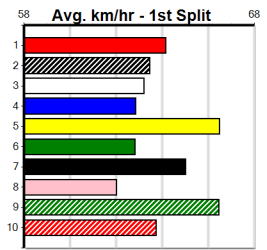

Owner(s):
Winning Distances: < 300m (0) 300 - 399m (0) 400 - 499m (0) 500 - 599m (0) 600 - 699m (0) > 700m (0)
Winning Weights:

Sire: Dam:

Trainer:

Box History

PHOTO MAN AT STUD

Distance: 460m, Race Type: Mixed 6/7, Total Prizemoney: \$2,925
1st: \$1,950, 2nd: \$600, 3rd: \$300, 4th: \$75