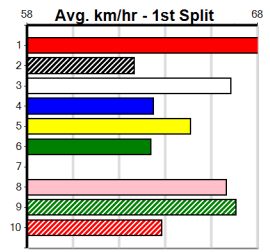

MC GRAFIX & SIGNS

Distance: 460m, Race Type: Grade 5, Total Prizemoney: $2,925
1st: $1,950, 2nd: $600, 3rd: $300, 4th: $75

Watchdog Tips:

Bet:

Form Box Wgt Dist Track Date Time BON Margin 1st/2nd (Time) PIR Checked Comment WR Split 1 S/P Grade

HARA'S BUDDY (QLD)[5]
BD Dog Feb-22 Sire: EQUALIZER Dam: HARA'S PENNY
Owner(s): Hara's Ace (SYN), T Glover, J Daley
Trainer: Jessica Hopkins (Junction Village)
Winning Distances: < 300m (0) 300 - 399m (9) 400 - 499m (3) 500 - 599m (1) 600 - 699m (0) > 700m (0)
Winning Weights: 33.7(1) 33.8(2) 33.9(4) 34.0(2) 34.1(2) 34.3(1) 35.2(1)
Box History table and Prize Best Starts Trk/Dts APM

ROYAL SLEEPER [5]
BD Dog Jun-22 Sire: HANDSOME PRINCE Dam: PAY CALL
Owner(s): T Murphy
Trainer: Kayla Cottrell (Pearcedale)
Winning Distances: < 300m (0) 300 - 399m (0) 400 - 499m (0) 500 - 599m (3) 600 - 699m (0) > 700m (0)
Winning Weights: 31.3(1) 31.6(1) 31.8(1)
Box History table and Prize Best Starts Trk/Dts APM

AUGUSTUS FINCH (QLD)[5]
BD Dog Dec-21 Sire: WHISKEY RIOT Dam: FLYING SEPTEMBER
Owner(s): Team Smartee's (SYN), M Vincent, S Nothdurft
Trainer: Anthony Azzopardi (Rowsley)
Winning Distances: < 300m (0) 300 - 399m (0) 400 - 499m (5) 500 - 599m (1) 600 - 699m (0) > 700m (0)
Winning Weights: 30.8(1) 30.9(2) 31.0(3) 31.3(1) 31.4(2) 31.5(3) 31.7(2) 32.0(1)
Box History table and Prize Best Starts Trk/Dts APM

VIPER [5]
F Dog Feb-21 Sire: KAYDA SHAE Dam: LITTLE BIDDY
Owner(s): Eye Candy (SYN), C Wilk, K Gorman
Trainer: Jade Mifsud (Hernes Oak)
Winning Distances: < 300m (0) 300 - 399m (1) 400 - 499m (6) 500 - 599m (0) 600 - 699m (0) > 700m (0)
Winning Weights: 32.5(1) 33.7(2) 33.9(1) 34.0(1) 34.2(1) 35.4(1)
Box History table and Prize Best Starts Trk/Dts APM

BEAR HAND [5]
BK Dog Jun-22 Sire: ASTON DEE BEE Dam: MIA'S HAND
Owner(s): R Haines
Trainer: Donna Dean (Nyora)
Winning Distances: < 300m (0) 300 - 399m (1) 400 - 499m (1) 500 - 599m (7) 600 - 699m (0) > 700m (0)
Winning Weights: 30.3(1) 30.9(2) 31.2(1) 31.9(1) 32.0(2) 32.3(2)
Box History table and Prize Best Starts Trk/Dts APM