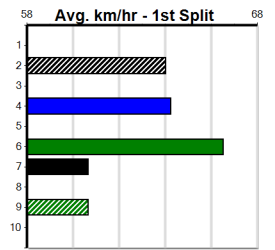

VIATEK

Distance: 400m, Race Type: Maiden, Total Prizemoney: $2,535
1st: $1,680, 2nd: $520, 3rd: $260, 4th: $75

Watchdog Tips: [ ] [ ] [ ] [ ] Bet: [ ]

PITKAMAKI (NSW)[M]
RF Dog Oct-22 Sire: ZIPPING GARTH Dam: RAINBOW WISH
Owner(s): L Smith
Trainer: Luke Smith (Drouin)
Box History table and statistics.

HOW HIGH JIVE [M]
BK Bitch Jan-22 Sire: BEWILDERING Dam: HOW HIGH JAZZ
Owner(s): J Mifsud
Trainer: Jade Mifsud (Hernes Oak)
Box History table and statistics.

RAM RAID [M]
BK Dog Jan-23 Sire: BEAST UNLEASHED Dam: AEROPLANE JET
Owner(s): C Mackie
Trainer: Corey Mackie (Tooradin)
Box History table and statistics.

DOUBLE DAICOS [M]
BD Dog Feb-23 Sire: FERAL FRANKY Dam: MILLY ROCKS
Owner(s): B Taylor
Trainer: Mario Briganti (Pearcedale)
Box History table and statistics.

SLOW CHEETAH [M]
BK Bitch Apr-22 Sire: BERNARDO Dam: RED HOT TEARS
Owner(s): SAUNDERS CLAN (SYN), D Saunders, B Saunders, W Saunders, G Saunders
Trainer: Darrell Saunders (Somerville)
Box History table and statistics.