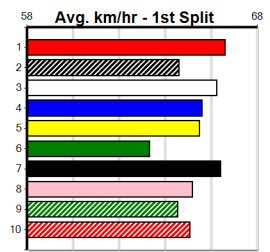

PAUA OF BUDDY AT STUD

Distance: 400m, Race Type: Mixed 4/5, Total Prizemoney: $3,360
1st: $2,250, 2nd: $690, 3rd: $345, 4th: $75

Watchdog Tips:

Bet:

Table with columns: Form Box, Wgt, Dist, Track, Date, Time, BON, Margin, 1st/2nd (Time), PIR, Checked, Comment, WR, Split 1, S/P, Grade

Race 1: FLEX FOR ME [4]. Dog: BLUE'S BOMBER'S (SYN), G Mclachlan, J Male. Sire: SHIMA SHINE, Dam: ABSOLUTE RUBY. Trainer: Gregory Mclachlan (Cranbourne). Includes winning weights, race results, and box history.

Race 2: TATTOOED [5]. Dog: BEV AND DANIEL (SYN), B Pell, D Pell. Sire: FERNANDO BALE, Dam: CALL ME BUBBLES. Trainer: Anthony Azzopardi (Rowsley). Includes winning weights, race results, and box history.

Race 3: KADE (NSW)[5]. Dog: E Burrett. Sire: FLYING RICCIARDO, Dam: SARITA. Trainer: Jason Sharp (Lara). Includes winning weights, race results, and box history.

Race 4: SWEET COIN BABE [5]. Bitch: T Tufo. Sire: BERNARDO, Dam: LOT COIN BABE. Trainer: Tony Tufo (Labertouche). Includes winning weights, race results, and box history.

Race 5: MISS JAZZ [5]. Bitch: Franstail (SYN), R Burns, G Mills, J Mills, M Hummel, A Corrone. Sire: FERNANDO BALE, Dam: SMOKIN' CINDY. Trainer: Gregory Mills (Frankston). Includes winning weights, race results, and box history.