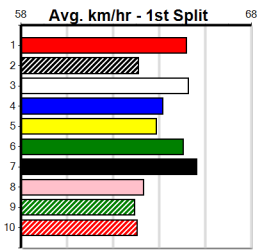

OAKS SUPER BOX

Distance: 400m, Race Type: Grade 6, Total Prizemoney: $2,925
1st: $1,950, 2nd: $600, 3rd: $300, 4th: $75

Watchdog Tips:

Bet:

Form Box Wgt Dist Track Date Time BON Margin 1st/2nd (Time) PIR Checked Comment W/R Split 1 S/P Grade

GRAVY GIRL [6]
BK Bitch May-22 Sire: SHIMA SHINE Dam: LILLY LANA
Owner(s): M Ebeyer
Trainer: Jason Sharp (Lara)
Box History table and Prize Best Starts Trk/Dts APM

FOLLOW THE SUN [6]
BK Dog Feb-22 Sire: BERNARDO Dam: JUNIPER PEARL
Owner(s): B Mackie
Trainer: Brett Mackie (Tooradin)
Box History table and Prize Best Starts Trk/Dts APM

SUMO SMASH [6]
BK Dog Mar-23 Sire: HOOKED ON SCOTCH Dam: CHUN LI
Owner(s): Vi Alskar Hundar (SYN), A Lie, J Sharp
Trainer: Jason Sharp (Lara)
Box History table and Prize Best Starts Trk/Dts APM

BETTY'S GARDEN [6]
BK Bitch Feb-23 Sire: BERNARDO Dam: SMOKIN' CINDY
Owner(s): T Tufo
Trainer: Tony Tufo (Labertouche)
Box History table and Prize Best Starts Trk/Dts APM

CHILLI PEPPER [6]
BK Bitch Mar-22 Sire: SHIMA SHINE Dam: SUGAR SPICE
Owner(s): J Biddell
Trainer: Jacob Biddell (Cranbourne South ENG HVL 2024-12-22)
Box History table and Prize Best Starts Trk/Dts APM

1

2

3

4

5