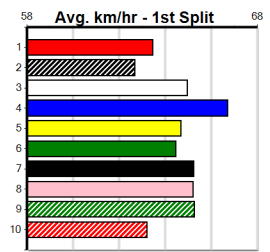

SPORTSBET FINAL

Distance: 460m, Race Type: Mixed 6/7 Final, Total Prizemoney: $3,360
1st: $2,250, 2nd: $690, 3rd: $345, 4th: $75

Watchdog Tips:

Bet:

Form Box Wgt Dist Track Date Time BON Margin 1st/2nd (Time) PIR Checked Comment WR Split 1 S/P Grade

PAW HARRIS [6]
WBD Dog Jan-23 Sire: YOZO BALE Dam: KNICKS BALE
Owner(s): B Wheeler
Trainer: Correy Grenfell (Anakie)
Winning Distances: < 300m (0) 300 - 399m (1) 400 - 499m (1) 500 - 599m (0) 600 - 699m (0) > 700m (0)
Winning Weights: 33.9(1) 34.5(1)
3rd (1) 34.9 515 SAP R3 28-Oct-24 30.24 29.42 6.50L DYNAMITE DOUG (29.79) S/5333 . . . 5.37 $2.00 6G
3rd (7) 35.5 515 SAN R2 07-Nov-24 30.37 28.99 9.50L PAW UCOLTA (29.74) M/5643 . . . SW . . . 5.26 $34.70 X67
2nd (3) 35.1 515 SAP R9 11-Nov-24 30.33 29.47 2.00L SAINTLY HIGHWAY (30.20) S/6222 . . . . . 5.31 $15.00 6G
5th (5) 34.9 515 SAP R10 18-Nov-24 30.18 29.43 2.50L REIKO DUSTY (30.01) M/4334 . . . . . 5.30 $11.20 6G
2nd (2) 35.3 515 SAP R8 25-Nov-24 30.19 29.49 9.00L HIGHLY ABRASIVE (29.58) M/6332 . . . . . 5.31 $15.60 RWH
5th (5) 35.8 525 MEP R10 04-Dec-24 30.83 29.74 3.75L IVORY NARWHAL (30.57) S/5646 . . . . . 5.27 $13.50 6G
2nd (4) 36.2 410 HOR R4 10-Dec-24 23.59 23.06 0.10L ZIPPING SCOOPY (23.58) M/43 . . . . . VO . . . 10.44 $4.90 6G
2nd (1) 36.7 460 WGL R4 17-Dec-24 26.40 25.52 2.25L LOTS OF BUGS (26.24) M/422 . . . . 6.69 $5.30 X67H
Last 3 wins NOT included above
1st (2) 33.9 390 WBL R2 17-Oct-24 22.69 21.72 1.5L MAJOR LIGHTYEAR (22.79) M/33 . . . . 9.13 $1.70 M
1st (5) 34.5 460 GEL R5 21-Oct-24 25.87 25.87 4.00L VOLTAGE STRIKE (26.14) M/211 . . . . 6.68 $3.90 X67
Box History
Prize Best $7135.00
Starts 26.40(1)-17/12/24
Trk/Dts 16-2-4-5
APM 1-0-1-0 5627

LOTS OF BUGS [6]
BK Dog Feb-23 Sire: LOTS OF CHATTER Dam: YOU BUG ME
Owner(s): T Jose
Trainer: Graeme Jose (Catani)
Winning Distances: < 300m (0) 300 - 399m (0) 400 - 499m (2) 500 - 599m (0) 600 - 699m (0) > 700m (0)
Winning Weights: 32.8(1) 33.2(1)
3rd (7) 33.4 435 SLE R9 16-Oct-24 24.93 24.34 6.00L CORINTHIAN (24.54) M/443 . . . . . 5.33 $4.40 7
4th (4) 33.7 460 WGL R5 22-Oct-24 26.50 25.79 7.00L CUFF MODEL (26.02) M/122 . . . . . 6.57 $7.90 X67
8th (2) 33.4 435 SLE R9 10-Nov-24 25.30 24.30 10.00 DR. BELL (24.63) M/688 . . . . . 5.55 $4.80 X67H
7th (4) 33.7 425 BEN R4 15-Nov-24 24.77 23.97 12.00 RED EMPEROR (23.98) M/877 . . . . . 6.77 $32.90 RWH
2nd (5) 33.1 460 WGL R5 21-Nov-24 26.11 25.98 2.00L VODKA AND ICE (25.98) M/211 . . . . . 6.61 $3.60 T3-7
4th (7) 33.0 510 SLE R6 01-Dec-24 29.17 28.48 6.00L COSMIC REWARD (28.78) M/554 . . . . . 9.24 $29.70 RWH
7th (4) 32.9 515 SAP R10 09-Dec-24 30.65 29.54 12.00 LUNA MIKADO (29.82) M/3477 . . . . . VO . . . 5.22 $12.40 X67H
1st (8) 32.8 460 WGL R4 17-Dec-24 26.24 25.52 2.25L PAW HARRIS (26.40) M/111 . . . . 6.61 $9.10 X67H
Last 3 wins NOT included above
1st (8) 33.2 435 SLE R2 29-Sep-24 24.99 24.44 1.25L MIKAELA'S JOY (25.07) M/211 . . . . 5.39 $5.60 MH
Box History
Prize Best $4400.00
Starts 26.11(5)-21/11/24
Trk/Dts 10-2-1-1
APM 3-1-1-0 3593