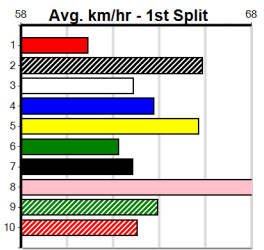

G'DAY CHEF CATERERS

Distance: 400m, Race Type: Grade 7, Total Prizemoney: $2,925
1st: $1,950, 2nd: $600, 3rd: $300, 4th: $75

Watchdog Tips: [ ] [ ] [ ] [ ] Bet: [ ]

Form Box Wgt Dist Track Date Time BON Margin 1st/2nd (Time) PIR Checked Comment W/R Split 1 S/P Grade

CORDOVA [7] BK Bitch May-23 Sire: TOMMY SHELBY Dam: DAVA SUPREME
Owner(s): Dont tell Kylie (SYN), M Clark, C Rand
Trainer: Matthew Clark (Briagolong)
Box History table with 8 columns (1st-8th) and 8 rows (1-8).

TIPSY TURTLE [7] BE Dog Mar-23 Sire: HOOKED ON SCOTCH Dam: CHUN LI
Owner(s): Vi Alskar Hundar (SYN), A Lie, J Sharp
Trainer: Dylan Sharp (Lara)
Box History table with 8 columns (1st-8th) and 8 rows (1-8).

SECRETS WITHOUT [7] BK Bitch Apr-22 Sire: HARD STYLE RICO Dam: POPPY TALK
Owner(s): P Schofield
Trainer: Peter Schofield (Hazelwood)
Box History table with 8 columns (1st-8th) and 8 rows (1-8).

WEEONA BELLA [7] BD Bitch Aug-21 Sire: FERNANDO BALE Dam: NASH ROAD BETTY
Owner(s): B Dunn
Trainer: Nicole Lund (Longwarry)
Box History table with 8 columns (1st-8th) and 8 rows (1-8).

JOE THE GOOSE [7] F Dog Mar-22 Sire: ASTON DEE BEE Dam: FUGACIOUS
Owner(s): J Guy
Trainer: Leonie Dalton (Coldstream)
Box History table with 8 columns (1st-8th) and 8 rows (1-8).

1

2

3

4

5