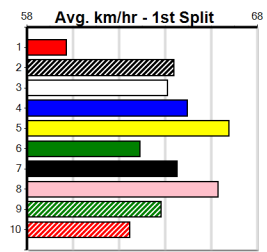

RSN GREY AREAS - WEDNESDAY & FRIDAY

Distance: 460m, Race Type: Grade 5, Total Prizemoney: $2,925
1st: $1,950, 2nd: $600, 3rd: $300, 4th: $75

Watchdog Tips: [ ] [ ] [ ] [ ] Bet: [ ]

VALVE BOUNCE [5]
BK Dog Oct-21 Sire: SHIMA SHINE Dam: ZIPPING EMMA
Owner(s): T Clark
Trainer: Chris Johannsen (Devon Meadow)
Winning Distances: < 300m (0) 300 - 399m (0) 400 - 499m (4) 500 - 599m (0) 600 - 699m (0) > 700m (0)
Winning Weights: 32.8(1) 33.0(1) 33.3(1) 33.7(1)
Race results table with columns: Rank, Dog, Date, Time, BON, Margin, 1st/2nd (Time), PIR, Checked, Comment, WR, Split 1, S/P, Grade.

BROCKY SANDS [5]
F Dog Mar-20 Sire: ZAMBORA BROCKIE Dam: DUNDEE ALLY
Owner(s): FIVE HAPPY CHAPS (SYN), L Hughes, J Maurilli-pullin, R Nimbs, G Elmore, D Haley
Trainer: Leslie Hughes (Giffard)
Winning Distances: < 300m (0) 300 - 399m (3) 400 - 499m (6) 500 - 599m (5) 600 - 699m (0) > 700m (0)
Winning Weights: 30.4(1) 30.5(1) 30.6(1) 30.7(2) 31.0(2) 31.4(1) 31.6(1) 31.7(2) 31.9(1) 32.5(1) 32.6(1)
Race results table with columns: Rank, Dog, Date, Time, BON, Margin, 1st/2nd (Time), PIR, Checked, Comment, WR, Split 1, S/P, Grade.

RED ED [5]
F Dog Aug-22 Sire: SH AVATAR Dam: ROCKIN' ROSIE
Owner(s): Luke And Rebecca (SYN), L Spargo, R Berry
Trainer: Luke Spargo (Seymour)
ENG SHP 2024-12-21
Winning Distances: < 300m (0) 300 - 399m (1) 400 - 499m (2) 500 - 599m (0) 600 - 699m (0) > 700m (0)
Winning Weights: 28.8(1) 29.0(1) 29.5(1)
Race results table with columns: Rank, Dog, Date, Time, BON, Margin, 1st/2nd (Time), PIR, Checked, Comment, WR, Split 1, S/P, Grade.

KELLY JANE (NSW)[5]
BK Bitch Oct-22 Sire: KOBLENZ Dam: XALYNN BALE
Owner(s): Lazzamarie (SYN), M Evans, L Scott
Trainer: Ben Joske (Yinnar South)
Winning Distances: < 300m (0) 300 - 399m (0) 400 - 499m (7) 500 - 599m (0) 600 - 699m (0) > 700m (0)
Winning Weights: 26.2(1) 26.4(1) 26.6(1) 27.0(1) 27.7(2) 27.8(1)
Race results table with columns: Rank, Dog, Date, Time, BON, Margin, 1st/2nd (Time), PIR, Checked, Comment, WR, Split 1, S/P, Grade.

LEAP OF FAITH [5]
BK Bitch Aug-22 Sire: ASTON DEE BEE Dam: SAILAWAY JACKIE
Owner(s): Luke And Rebecca (SYN), L Spargo, R Berry
Trainer: Luke Spargo (Seymour)
Winning Distances: < 300m (0) 300 - 399m (2) 400 - 499m (2) 500 - 599m (0) 600 - 699m (0) > 700m (0)
Winning Weights: 27.0(1) 27.1(1) 28.0(1) 28.1(1)
Race results table with columns: Rank, Dog, Date, Time, BON, Margin, 1st/2nd (Time), PIR, Checked, Comment, WR, Split 1, S/P, Grade.

1

2

3

4

5