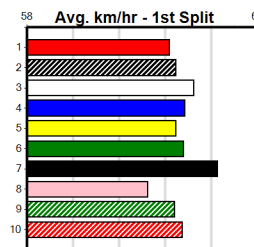

SPORTSBET NOBODY DOES IT EASIER

Distance: 400m, Race Type: Grade 5, Total Prizemoney: $2,925
1st: $1,950, 2nd: $600, 3rd: $300, 4th: $75

Watchdog Tips:

Bet:

Form Box	Wgt	Dist	Track	Date	Time	BON	Margin	1st/2nd (Time)	PIR	Checked	Comment	WR	Split 1	S/P	Grade

MAC AND CHEESE [5]

F Dog Nov-22 Sire: FERAL FRANKY Dam: JUNK FOOD JUNKIE
Owner(s): A Lie Trainer: Jason Sharp (Lara)
Winning Distances: < 300m (0) 300 - 399m (2) 400 - 499m (4) 500 - 599m (0) 600 - 699m (0) > 700m (0)
Winning Weights: 31.2(1) 31.3(1) 31.5(1) 31.6(2) 31.7(1)

1st (3)	31.6	400	WGL	R3	29-Oct-24	22.77	22.29	1.00L CHESTER CAMPBELL (22.83)	M/11	.	.	.	8.46	$6.00	5NP
7th (3)	31.6	400	WGL	R11	04-Nov-24	23.21	22.45	7.50L URANA PANDA (22.70)	M/57	.	.	.	8.70	$4.30	5
3rd (4)	31.2	400	GEL	R6	15-Nov-24	23.22	22.35	4.00L LUKA MAGIC (22.95)	M/46	.	.	.	8.66	$2.60	5
4th (1)	31.4	390	WBL	R13	21-Nov-24	22.28	21.81	2.50L TINKER CONALL (22.10)	Q/33	.	.	.	8.67	$2.10	5
1st (4)	31.3	390	WBL	R12	28-Nov-24	22.27	21.84	3.25L SHERICKA/CHESTER DEEDS	M/53	.	.	.	8.80	$2.90	5
3rd (5)	31.7	400	WGL	R4	06-Dec-24	22.68	22.44	1.25L BRING YOUR BEST (22.60)	M/55	.	.	.	8.51	$6.50	5
5th (2)	31.7	390	BAL	R12	11-Dec-24	22.57	22.02	7.50L SPRING WATCH (22.06)	M/65	.	SW	.	8.83	$9.40	X45
6th (3)	31.5	390	BAL	R12	18-Dec-24	22.93	22.07	8.00L SHA TIN KING (22.37)	Q/67	.	.	.	8.59	$9.80	5

Last 3 wins NOT included above

1st (7)	31.5	400	GEL	R10	30-Aug-24	22.68	22.46	1.25L AXEL'S RADAR (22.76)	M/11	.	SW	.	8.46	$2.60	7
1st (7)	31.7	390	WBL	R5	12-Sep-24	22.21	21.89	1.25L ZERO KILLER (22.28)	Q/11	.	.	.	8.59	$12.00	RWF
1st (8)	31.6	400	GEL	R10	22-Oct-24	22.68	22.43	1.00L MORAINÉ GEMMA (22.74)	M/31	.	.	.	8.45	$1.70	T3-5

Box History

Bx	1st	2nd	3rd	4th	5th	6th	7th	8th
1								
2					1	1		
3	1						1	1
4	2		1	1	1			
5		1	1					2
6		1			1			
7	2			1				
8	1					1		

Prize Best Starts Trk/Dts APM: $13855.00, 22.68(5)-6/12/24, 23-6-2-2, 4-1-1-1, 8807