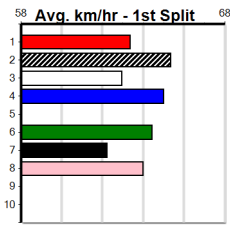

SANDOWN VET CLINIC

Distance: 515m, Race Type: Grade 5, Total Prizemoney: $8,785
1st: $5,900, 2nd: $1,820, 3rd: $915, 4th: $150

4

8:01PM

(VIC time)

DAINTREE ASTER (8) has been placed in five of six here and she should have enough pace to cross early on. TALK THAT TALK (6) was never headed here two runs back and she will be in the firing line throughout. MYALL MEG (3) just needs room early on

Watchdog Tips:

8

6

3

4

Bet:

Win 8