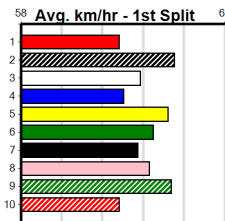

TOONGABBIE LODGE

Distance: 515m, Race Type: Mixed 6/7, Total Prizemoney: \$8,785
1st: \$5,900, 2nd: \$1,820, 3rd: \$915, 4th: \$150

2

7:19PM

(VIC time)

KIWI HARRY (6) has been placed in two of four here and he has the speed to cross and lead throughout. ZIPPING THERON (5) was impressive at The Meadows two runs back and she can settle on the speed. KIWI ICE CUBE (2) must be respected