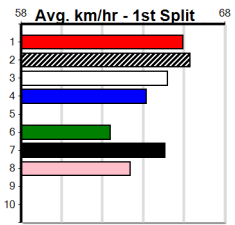

HARD STYLE RICO AT STUD

Distance: 515m, Race Type: Grade 5, Total Prizemoney: $8,785
1st: $5,900, 2nd: $1,820, 3rd: $915, 4th: $150

11

10:32PM

(VIC time)

PAW FREDRICK (4) owns a sizzling 29.59 PB here and he just needs a little luck in the early stages.
PAW GRADY (6) has a good record here and the empty draw inside will help. BLAZING DINO (3) is showing some promise.

Watchdog Tips: **4** **6** **3** **7** **Bet:** **Win 4**