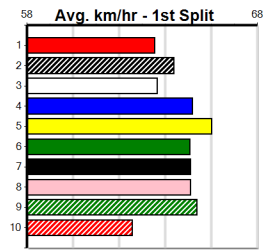

1

6:59PM

(VIC time)

Distance: 515m, Race Type: Grade 7, Total Prizemoney: $8,785
1st: $5,900, 2nd: $1,820, 3rd: $915, 4th: $150

MAKE ME KING (6) went to another level with a scorching 24.22 Sale win and he appears to be a nice prospect. APPENZELL (4) was dominant in his brilliant 29.92 Meadows win and he just needs a little room to muster. SHIMA SEAL (5) has claims

Watchdog Tips: 6 4 5 2 Bet: Win 6

KIWI KENJI [7] Better than her past few runs, well drawn, place $10.00
BK Bitch Jan-23 Sire: FERNANDO BALE Dam: LALA KIWI
Trainer: Thomas Dailly (Anakie)
Winning Distances: < 300m (0) 300 - 399m (0) 400 - 499m (1) 500 - 599m (0) 600 - 699m (0) > 700m (0)
Winning Weights: 26.3(1)
2nd (1) 26.3 525 MEA R1 04-Nov-24 30.51 29.95 4.00L HIGHLY CONNECTED (30.24) M/4222 . . . . . 5.24 $4.20 7
6th (1) 26.3 525 MEA R1 09-Nov-24 30.98 29.52 15.00 MARRAKESH (29.98) M/7556 . . . . . 5.18 $9.10 X67
4th (7) 26.4 525 MEP R3 13-Nov-24 30.53 29.96 4.50L DESIRABILITY (30.22) S/3344 . . . . . 5.26 $7.20 7
3rd (8) 26.1 525 MEP R4 27-Nov-24 30.33 30.02 2.25L UPSET SUNSET (30.18) M/4333 . . . . . 5.18 $3.60 X67H
2nd (4) 26.6 525 MEA R1 07-Dec-24 30.25 29.59 2.25L KIWI JAY (30.11) M/6222 . . . . . 5.29 $7.00 X67F
6th (3) 26.4 450 BAL R2 11-Dec-24 25.79 24.92 9.50L JILL'S JULIETTE (25.13) S/887 . . . . . 6.81 $8.40 RWH
7th (5) 26.6 525 MEA R3 14-Dec-24 30.97 29.70 14.00 MR. MIYAGI (30.02) S/8777 . . . . . 5.47 $10.80 X67
7th (2) 26.7 515 SAN R1 19-Dec-24 30.46 29.48 8.00L SHIMA BLUSH (29.90) S/8776 . . . . . 5.34 $6.00 7
Last 3 wins NOT included above
1st (8) 26.3 450 BAL R1 23-Oct-24 25.47 24.99 3.75L PAW ALLEY (25.72) M/221 . . . . . 6.72 $2.20 M

FLYING BATTY [7] Placed in three of five here, may be value $12.00
BK Bitch Oct-22 Sire: MY REDEEMER Dam: FLYING UNICORN
Trainer: Kim Erenshaw (Junction Village)
Winning Distances: < 300m (0) 300 - 399m (0) 400 - 499m (1) 500 - 599m (0) 600 - 699m (0) > 700m (0)
Winning Weights: 25.7(1)
5th (3) 25.8 515 SAP R7 14-Oct-24 30.35 29.64 7.00L PAW ALEXIS (29.88) M/5765 . . . . . 5.29 $3.70 X67H
2nd (4) 26.1 460 WGL R9 25-Oct-24 25.99 25.73 0.75L BEST FOR LAST (25.95) M/322 . . . . . 6.73 $1.70 7
3rd (5) 25.9 515 SAP R3 02-Nov-24 29.91 29.56 4.25L REALITY BEST (29.62) Q/4333 . . . . . 5.22 $2.50 X67H
3rd (1) 25.9 515 SAN R3 07-Nov-24 30.06 28.99 11.00 REALITY BEST (29.33) M/4343 . . . . . 5.23 $4.60 X67F
4th (5) 26.0 525 MEA R2 22-Nov-24 30.27 29.82 2.75L HIGHLY CONNECTED (30.09) M/5554 . . . . . 5.24 $19.10 X67
5th (8) 26.5 515 SAP R10 09-Dec-24 30.24 29.54 6.50L LUNA MIKADO (29.82) M/4565 . . . . . 5.24 $2.30 X67H
2nd (5) 26.5 525 MEA R2 14-Dec-24 30.45 29.70 1.00L SAINT NIFTY (30.40) Q/2232 . . . . . 5.17 $3.30 7
2nd (6) 26.5 515 SAN R1 19-Dec-24 30.07 29.48 2.50L SHIMA BLUSH (29.90) M/7533 . . . . . 5.30 $7.70 7
Last 3 wins NOT included above
1st (3) 25.7 460 WGL R2 08-Oct-24 25.96 25.73 1.25L BENGAL BEAST (26.04) Q/211 . . . . . SW 6.58 $1.60 M