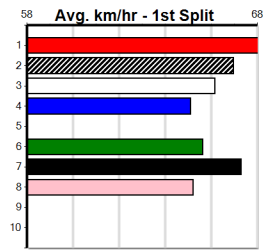

GREYHOUNDS ENTERTAINMENT

Distance: 515m, Race Type: Free For All, Total Prizemoney: $9,055
1st: $6,100, 2nd: $1,870, 3rd: $935, 4th: $150

LAKEVIEW EMILY (1) is one of the best sprinters in the State and she is drawn to make every post a winner. PAW VORTEX (2) is a star on the rise and he will make the red work hard throughout. ORLI BALE (6) is never too far away

Watchdog Tips: 1 2 6 7 Bet: Win 1

LAKEVIEW EMILY [3] Star speedster, can pounce on the arm, yes
WBD Bitch Feb-22 Sire: FERNANDO BALE Dam: LAKEVIEW MAISEY
Owner(s): Lakeview kennels (SYN), L Whelan, M Whelan, P Whelan
Trainer: Harley Whelan (Metung) $1.90

PAW VORTEX (NSW)[4] Star on the rise, gets the gun run, main danger
BK Dog Jan-23 Sire: BERNARDO Dam: FAITHY BALE
Owner(s): B Wheeler
Trainer: Samantha Grenfell (Anakie) $6.50

MAIA [4] Every chance here last week, prefer others
BK Bitch Dec-21 Sire: SHIMA SHINE Dam: DASHA
Owner(s): J Cornell
Trainer: Karen Pitt (Pearcedale) $26.00

AMRON TIGER [4] Great win last time, draw is a worry, place claims
BD Dog Nov-21 Sire: FERNANDO BALE Dam: ROTHWELL GAL
Owner(s): B Nye
Trainer: Brooke Ennis (Avalon) $5.00

*** VACANT BOX ***
Sire: Dam:
Owner(s):
Trainer:
Winning Distances: < 300m (0) 300 - 399m (0) 400 - 499m (0) 500 - 599m (0) 600 - 699m (0) > 700m (0)
Winning Weights: