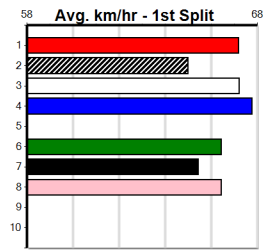

RSN GREY AREAS - WEDNESDAY & FRIDAY

Distance: 715m, Race Type: Mixed 4/5, Total Prizemoney: $10,375
1st: $7,000, 2nd: $2,150, 3rd: $1,075, 4th: $150

LANFRANCO (8) is one of the most gifted chasers in work and he should be suited to this distance range. FLYING ENVY (6) owns a slick 41.76 PB here and she will appreciate the empty draw underneath. CANYA AMY (4) is always thereabouts.

Watchdog Tips: 8 6 4 1 Bet: Box Quinella 4,6,8 ($10 for 333.33%)

IRISH MILLIE [4] G1 Sandown Cup champ, down on best form, place $10.00
Owner(s): Undertone (SYN), D Fegan, J Sharkie
Trainer: Stephen Whyte (Bunyip)
Box History table and race details.

CANYA VIVI (NSW)[5] Likely to find this class beyond her, next time $21.00
Owner(s): G Lanigan
Trainer: Matthew Lanigan (Rowsley)
Box History table and race details.

ZIPPING GRANDE (NSW)[5] Rises in class but is an honest type, place $12.00
Owner(s): K Lloyd
Trainer: Keith Lloyd (Balliang)
Box History table and race details.

CANYA AMY (NSW)[5] *** SCRATCHED *** $3.60
Owner(s): Tungsten Racing (SYN), L Schreier, J Elliott, J Leo, D Baker
Trainer: Matthew Lanigan (Rowsley)
Box History table and race details.

*** VACANT BOX ***
Owner(s):
Trainer:
Box History

1

2

3

4

5