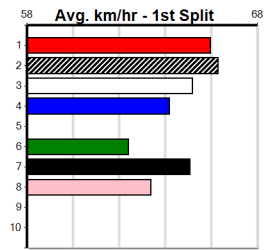

HARD STYLE RICO AT STUD

Distance: 515m, Race Type: Grade 5, Total Prizemoney: $8,785
1st: $5,900, 2nd: $1,820, 3rd: $915, 4th: $150

PAW FREDRICK (4) owns a sizzling 29.59 PB here and he just needs a little luck in the early stages. PAW GRADY (6) has a good record here and the empty draw inside will help. BLAZING DINO (3) is showing some promise.

Watchdog Tips: 4 6 3 7 Bet: Win 4

BOUNTING CHIEF [5] Rises in class, can miss the kick, next time $10.00
Owner(s): M Hanke
Winning Distances: < 300m (0) 300 - 399m (2) 400 - 499m (0) 500 - 599m (3) 600 - 699m (1) > 700m (0)
Trainer: Martin Hanke (Locksley)

LAKEVIEW NOLA [5] Just not racing well enough, out of her depth $21.00
Owner(s): Lakeview kennels (SYN), L Whelan, M Whelan, P Whelan
Trainer: Harley Whelan (Metung)

BLAZING DINO [5] Impressive type, first look here, can threaten $6.00
Owner(s): BRO'S IN ARMS (SYN), S Jarvis, R Jarvis, M Jarvis
Trainer: Harley Whelan (Metung)

PAW FREDRICK (NSW)[5] Powerful type, goes well here, hard to hold out $2.20
Owner(s): B Wheeler
Trainer: Mark Delbridge (Balliang)

*** VACANT BOX ***
Owner(s):
Trainer:

1

2

3

4

5