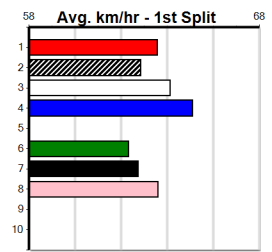

DOWNLOAD THE WATCHDOG APP

Distance: 515m, Race Type: Grade 5, Total Prizemoney: $8,785
1st: $5,900, 2nd: $1,820, 3rd: $915, 4th: $150

SHE'S WIRED (2) has shown a lot of improvement recently and she should be able to clear the red early on. FIGHTING BOXER (8) is racing with confidence and he can settle in a forward spot. GALLOPING RED (4) has solid claims

Watchdog Tips: 2 8 4 1 Bet: Win 2

BANDARI [5] Never headed last time, slightly harder, keep safe $7.50
BD Dog Mar-22 Sire: FERNANDO BALE Dam: MOMBASA
Owner(s): P Fiske
Trainer: John Musselwhite (Lindenow)

SHE'S WIRED (SA)[5] Shown improvement of late, can lead, go close $2.60
BK Bitch Sep-22 Sire: FERAL FRANKY Dam: SWEET ON ME
Owner(s): KEITHWEBSDALE (SYN), C Keith, C Websdale
Trainer: Kylie Muscat (Leopold)

IT'S A RUNAWAY [5] Just not racing well enough, out of his depth $21.00
BK Dog Oct-21 Sire: HOUDINI BOY Dam: IT'S A WINK
Owner(s): J Delaroche
Trainer: John Delaroche (Cranbourne Nort)

GALLOPING RED [5] Rarely runs a bad race here, threat with luck $4.60
RF Dog Sep-22 Sire: BERNARDO Dam: IN ORBIT
Owner(s): R Conway
Trainer: Robert Conway (Bunyip)

*** VACANT BOX ***
Sire: Dam:
Owner(s):
Trainer:
Winning Distances: < 300m (0) 300 - 399m (0) 400 - 499m (0) 500 - 599m (0) 600 - 699m (0) > 700m (0)
Winning Weights:

1

2

3

4

5