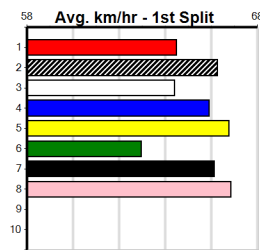

7

9:04PM

(VIC time)

Distance: 595m, Race Type: Mixed 4/5, Total Prizemoney: $10,375
1st: $7,000, 2nd: $2,150, 3rd: $1,075, 4th: $150

ZIPPING HOPKINS (1) was simply enormous at The Meadows and he is drawn to get the gun run throughout. VINCENT BALE (5) was a dazzling 29.22 winner here and he may be suited to this journey. RAVEN PETER (2) has solid claims

Watchdog Tips: 1 5 2 7 Bet: Win 1

Race card for ZIPPING HOPKINS (NSW)[4]. Includes dog details, owner, sire, dam, winning distances, weights, and a box history table.

Race card for RAVEN PETER [4]. Includes dog details, owner, sire, dam, winning distances, weights, and a box history table.

Race card for PAW QUINBY (NSW)[5] - SCRATCHED. Includes dog details, owner, sire, dam, winning distances, weights, and a box history table.

Race card for FLED THE SCENE [4] - SCRATCHED. Includes dog details, owner, sire, dam, winning distances, weights, and a box history table.

Race card for VINCENT BALE (NSW)[4]. Includes dog details, owner, sire, dam, winning distances, weights, and a box history table.