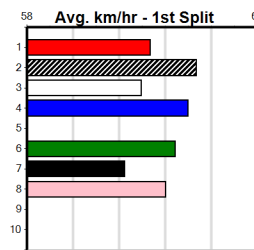

SANDOWN VET CLINIC

Distance: 515m, Race Type: Grade 5, Total Prizemoney: $8,785
1st: $5,900, 2nd: $1,820, 3rd: $915, 4th: $150

DAINTREE ASTER (8) has been placed in five of six here and she should have enough pace to cross early on. TALK THAT TALK (6) was never headed here two runs back and she will be in the firing line throughout. MYALL MEG (3) just needs room early on

Watchdog Tips: 8 6 3 4 Bet: Win 8

GIN CHASER [5] Beaten in both runs here, needs it easier $11.00
Owner(s): L Clarke
Winning Distances: < 300m (0) 300 - 399m (1) 400 - 499m (1) 500 - 599m (2) 600 - 699m (0) > 700m (0)
Box History table and Prize Best Starts Trk/Dts APM

TINKER CONALL [5] Capable but prefer out wide, maybe next time $16.00
Owner(s): C Burns
Winning Distances: < 300m (0) 300 - 399m (4) 400 - 499m (7) 500 - 599m (1) 600 - 699m (0) > 700m (0)
Box History table and Prize Best Starts Trk/Dts APM

MYALL MEG [5] Great turn of foot, drops in class, can threaten $4.20
Owner(s): Palm Ridge (SYN), G Burke, L Burke
Winning Distances: < 300m (0) 300 - 399m (1) 400 - 499m (3) 500 - 599m (0) 600 - 699m (0) > 700m (0)
Box History table and Prize Best Starts Trk/Dts APM

LITTLE PEG [5] Can show early speed at times, must respect $8.00
Owner(s): BARTOLO AND EARL (SYN), R Bartolo, C Earl, G Bartolo
Winning Distances: < 300m (0) 300 - 399m (0) 400 - 499m (4) 500 - 599m (7) 600 - 699m (0) > 700m (0)
Box History table and Prize Best Starts Trk/Dts APM

*** VACANT BOX ***
Owner(s):
Winning Distances: < 300m (0) 300 - 399m (0) 400 - 499m (0) 500 - 599m (0) 600 - 699m (0) > 700m (0)
Trainer:
Box History