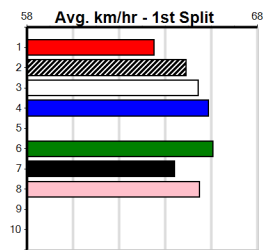

Distance: 515m, Race Type: Grade 5, Total Prizemoney: $8,785
1st: $5,900, 2nd: $1,820, 3rd: $915, 4th: $150

PAW VINCE (1) was a cracking 29.99 Meadows winner last time and he is drawn to figure prominently again. PAW ULTRA (7) powered to the line in his 29.59 win here and he just needs luck early on. SHANLYN SCOUT (3) has solid claims

Watchdog Tips: 1 7 3 2 Bet: Win 1

PAW VINCE (NSW)[5] Brilliant win last time, gun draw, take stopping $2.80
Owner(s): B Wheeler
Sire: FERNANDO BALE Dam: HELMA BALE
Trainer: Samantha Grenfell (Anakie)
Box History table and race details.

SPRING REGENCY (NSW)[5] Down on confidence but has talent, respect $10.00
Owner(s): Board Racing (SYN), G Board, S Board, J Board, J Opetaia, H Board
Trainer: Mark Delbridge (Balliang)
Box History table and race details.

SHANLYN SCOUT [5] Better than form, can find the rail early, threat $8.00
Owner(s): L Larsen
Sire: SENNACHIE Dam: SHANLYN GEORGIE
Trainer: Lisa Delbridge (Balliang)
Box History table and race details.

ZIPPING SPARTAN (NSW)[5] Every chance two runs back, needs it easier $12.00
Owner(s): M Katsiris
Sire: SUPERIOR PANAMA Dam: ZIPPING BAILEY
Trainer: Michael Katsiris (Thomastown)
Box History table and race details.

*** VACANT BOX ***
Owner(s):
Sire: Dam:
Trainer:
Box History