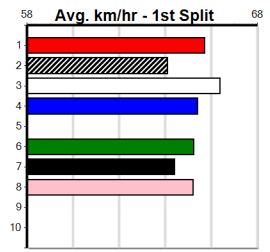

SPORTSBET GO THE BLUE DOG

Distance: 515m, Race Type: Grade 5, Total Prizemoney: $8,785
1st: $5,900, 2nd: $1,820, 3rd: $915, 4th: $150

NINETYMILE WOW (8) has turned in some strong performances of late and she will get plenty of room to balance up early. ASTON ZOOM (4) has pace to burn and she is expected to lead for a long way. MAVIS TOLMIE (2) may be the value runner.

Watchdog Tips: **8** **4** **2** **1** Bet: Win 8

1

SLAY QUEEN MOLLY [5] Drawn to be prominent throughout, keep safe **$4.60**
BK Bitch Nov-22 Sire: SHIMA SHINE Dam: MISS MALFUNCTION Trainer: Susan Richards (Devon Meadows)
Owner(s): G Masterson
Winning Distances: < 300m (0) 300 - 399m (1) 400 - 499m (0) 500 - 599m (2) 600 - 699m (0) > 700m (0)
Winning Weights: 27.6(1) 27.8(1) 28.3(1)
2nd (3) 27.6 350 HVL R2 18-Oct-24 19.69 19.53 1.00L RING A HOUDINI (19.64) M/3 . . . . 6.67 $4.40 T3-M
1st (4) 27.8 350 HVL R2 25-Oct-24 19.94 19.78 2.75L BULL INDEED (20.12) M/1 . . . SW . 6.63 $1.50 T3-M
5th (4) 27.5 435 SLE R4 30-Oct-24 25.38 24.81 8.50L SELECT MILLS (24.81) M/466 . . . . 5.33 $5.80 X67
2nd (4) 27.8 460 WGL R7 07-Nov-24 26.34 26.02 4.75L MORE WINE PLEASE (26.02) M/422 . . . . 6.65 $7.20 T3-RW
1st (3) 27.6 510 SLE R4 17-Nov-24 29.20 28.68 0.75L SELECT RONAN (29.25) M/111 . . . SW . 9.12 $9.50 X67
2nd (7) 27.7 510 SLE R6 27-Nov-24 29.11 28.70 0.50L GOOD VIBES ONLY (29.09) M/111 . . . . 9.08 $3.10 X67
1st (7) 28.3 515 SAP R10 02-Dec-24 29.77 29.53 1.00L VODKA AND ICE (29.84) M/1111 . . . . 5.08 $24.90 6G
8th (6) 28.4 515 SAN R5 12-Dec-24 30.46 29.22 11.00L EL CRIMP ADORE (29.71) S/8888 . . . . 5.20 $20.20 5
Last 3 wins NOT included above
Prize Best $8000.00
Starts 29.77(7)-2/12/24
Trk/Dts 16-3-5-2
APM 2-1-0-0 6663

2

MAVIS TOLMIE [5] Steady record here but has the talent, threat **$8.00**
BK Bitch Mar-22 Sire: CHRISTO BALE Dam: ROSE ROYCE Trainer: Lisa Delbridge (Balliang)
Owner(s): M Delbridge
Winning Distances: < 300m (0) 300 - 399m (1) 400 - 499m (6) 500 - 599m (1) 600 - 699m (0) > 700m (0)
Winning Weights: 32.2(1) 32.5(1) 32.8(1) 33.0(1) 33.1(1) 33.2(2) 33.4(1)
6th (1) 33.2 460 GEL R7 02-Nov-24 26.28 25.53 9.00L INCONSPICUOUS (25.66) M/885 . . . . 6.94 $34.60 X45
6th (2) 32.9 460 GEL R7 08-Nov-24 26.27 25.65 1.25L CAPTAIN ALICE (26.19) S/876 . . . . 6.95 $23.50 5
2nd (5) 32.8 450 SHP R8 25-Nov-24 25.52 24.93 3.5L PAW FREDRICK (25.27) M/212 . . . . 6.61 $6.00 5
4th (1) 32.6 450 SHP R6 02-Dec-24 25.41 25.03 1.75L JAMIE BALE (25.31) S/864 . . . . 6.78 $17.90 X45
1st (8) 32.2 460 GEL R3 06-Dec-24 25.86 25.76 1.00L PAW BERRY (25.92) M/333 . . . . 6.66 $2.10 5
4th (2) 32.5 515 SAN R5 12-Dec-24 30.04 29.22 4.75L EL CRIMP ADORE (29.71) S/6533 . . . . 5.18 $7.60 5
4th (6) 32.5 515 SAN R4 19-Dec-24 30.25 29.48 11.00L VOICE OF THUNDER (29.54) S/8774 . . . SW . 5.31 $11.80 5
2nd (6) 32.6 515 SAP R10 23-Dec-24 29.93 29.71 0.25L BURN ALONG (29.92) S/5522 . . . . 5.15 $13.20 5
Last 3 wins NOT included above
Prize Best $28140.00
Starts 29.93(6)-23/12/24
Trk/Dts 48-8-9-5
APM 6-0-1-0 9635