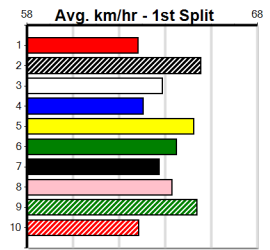

TOONGABBIE LODGE

Distance: 515m, Race Type: Mixed 6/7, Total Prizemoney: $8,785
1st: $5,900, 2nd: $1,820, 3rd: $915, 4th: $150

KIWI HARRY (6) has been placed in two of four here and he has the speed to cross and lead throughout. ZIPPING THERON (5) was impressive at The Meadows two runs back and she can settle on the speed. KIWI ICE CUBE (2) must be respected

Watchdog Tips: 6 5 2 1 Bet: Win 6

REIKO WALTER [6] Shows promise, 1st look here, must keep safe $6.00
BK Dog Mar-22 Sire: ORSON ALLEN Dam: STAR REIKO
Trainer: Ashleigh Fry (Haddon)
Winning Distances: < 300m (0) 300 - 399m (0) 400 - 499m (2) 500 - 599m (0) 600 - 699m (0) > 700m (0)
Winning Weights: 33.5(1) 33.8(1)
Box History table and Prize Best Starts table included.

KIWI ICE CUBE [6] Good early burn, getting stronger, can threaten $4.60
BK Bitch Jan-23 Sire: FERNANDO BALE Dam: LALA KIWI
Trainer: Thomas Dailly (Anakie)
Winning Distances: < 300m (0) 300 - 399m (0) 400 - 499m (2) 500 - 599m (0) 600 - 699m (0) > 700m (0)
Winning Weights: 27.4(1) 27.7(1)
Box History table and Prize Best Starts table included.

LUNA MIKADO [6] Every chance last time, likely to need it easier $21.00
BK Bitch Jun-22 Sire: SIDESHOW MARJEN Dam: LADY MIKADO
Trainer: Maria Barber (Hoddles Creek)
Winning Distances: < 300m (0) 300 - 399m (0) 400 - 499m (1) 500 - 599m (1) 600 - 699m (0) > 700m (0)
Winning Weights: 29.0(1) 29.5(1)
Box History table and Prize Best Starts table included.

BLACK SKY [6] *** SCRATCHED *** $26.00
BK Bitch Jan-22 Sire: BERNARDO Dam: MANILA ROSE
Trainer: Jye Formosa (Heathcote)
Winning Distances: < 300m (0) 300 - 399m (0) 400 - 499m (1) 500 - 599m (1) 600 - 699m (0) > 700m (0)
Winning Weights: 31.5(1) 31.6(1)
Box History table and Prize Best Starts table included.

ZIPPING THERON (NSW)[6] Impressive two runs back, can cross early, danger $3.60
BK Bitch Sep-22 Sire: ASTON RUPEE Dam: ZIPPING TAYLA
Trainer: Brooke Ennis (Avalon)
Winning Distances: < 300m (0) 300 - 399m (0) 400 - 499m (0) 500 - 599m (1) 600 - 699m (1) > 700m (0)
Winning Weights: 29.0(1) 29.4(1)
Box History table and Prize Best Starts table included.