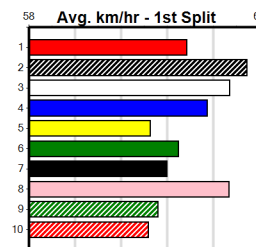

RSN GREY AREAS - WEDNESDAY & FRIDAY

Distance: 460m, Race Type: Mixed 4/5, Total Prizemoney: $3,360
1st: $2,250, 2nd: $690, 3rd: $345, 4th: $75

FERNANDO PHIL (3) has the class edge over his rivals and he is expected to make every post a winner. PAW ZELINI (2) was brilliant at Warrnambool and she will be prominent throughout. NO RESTRICTIONS (8) is suitably drawn out wide.

Watchdog Tips: 3 2 8 1 **Bet:** Win 3

1

PAW ROXY (NSW)[5] **$7.50**

BK Bitch Dec-22 **Sire: BERNARDO Dam: DYNA HARPA**

Owner(s): B Wheeler **Trainer: Mark Delbridge (Balliang)**

Winning Distances: < 300m (0) 300 - 399m (1) 400 - 499m (3) 500 - 599m (0) 600 - 699m (0) > 700m (0)

Winning Weights: 27.5(1) 27.8(1) 28.5(1) 29.0(1)

Post	Box	Wgt	Dist	Track	Date	Time	BON	Margin	1st/2nd (Time)	PIR	Checked	Comment	WR	Split 1	S/P	Grade
6th	(4)	28.0	390	BAL	R11	25-Sep-24	22.93	22.31	7.00L PAW XENA (22.45)	S/76	.	.	.	8.69	$1.90	X67
4th	(4)	28.0	450	BAL	R11	02-Oct-24	25.56	25.12	3.5L WHISKY TRIP (25.32)	S/443	.	.	.	6.74	$10.70	X67
2nd	(8)	28.5	460	GEL	R9	11-Oct-24	25.95	25.86	1.5L EXTRADITED (25.86)	M/222	.	.	.	6.68	$11.00	X67
3rd	(6)	28.5	460	GEL	R2	18-Oct-24	26.24	26.00	1.00L PAW GRADY (26.18)	Q/212	.	.	.	6.57	$11.00	RWH
1st	(4)	28.5	460	GEL	R10	25-Oct-24	25.95	25.63	2.75L MEPUNGA ROCKY (26.12)	M/111	.	.	.	6.49	$11.10	RWF
2nd	(5)	28.5	435	SLE	R11	03-Nov-24	24.45	24.26	0.50L ALL JAZZ (24.43)	S/211	.	V14	.	5.25	$4.20	5
4th	(7)	28.4	400	WGL	R4	03-Dec-24	23.07	22.49	5.50L NINETYMILE WOW (22.70)	M/114	.	.	.	8.33	$1.80	5
1st	(2)	29.0	425	BEN	R10	20-Dec-24	24.02	23.75	1.75L MORAINÉ BELLA (24.14)	M/111	.	.	.	6.59	$2.90	5

Last 3 wins NOT included above

1st	(2)	27.5	390	SHP	R3	26-Aug-24	22.42	22.16	3.25L CANYA WILDFIRE (22.64)	M/11	.	.	.	8.51	$3.40	MH
1st	(5)	27.8	410	HOR	R3	17-Sep-24	23.13	23.11	4.50L CRANK IT (23.44)	Q/11	.	SW	.	10.19	$3.20	7

Box History

Box	1st	2nd	3rd	4th	5th	6th	7th	8th
1								
2								
3								
4	1							
5	1	1						
6			1					
7				1				
8		1						

Prize Best Starts Trk/Dts APM

$9855.00
25.95(8)-11/10/24
13-4-2-2
3-1-1-1
7293