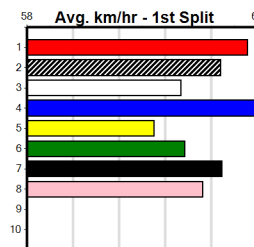

Geelong

6

8:32PM

(VIC time)

GRV VICBRED SERIES HT2

Distance: 460m, Race Type: Grade 5 Heat, Total Prizemoney: $2,925
1st: $1,950, 2nd: $600, 3rd: $300, 4th: $75

FOR PETE'S SAKE (1) can be a tad risky at box rise but he is a gifted speedster and the draw is a big help. DOCHERTY (2) has a great strike rate and he should follow the red for most of the journey. DASH OF WHISKY (4) may be the value runner.

Watchdog Tips: **1** **2** **4** **6** **Bet:** **Win 1**

1

FOR PETE'S SAKE [5] Explodes soon after box rise, hard to hold out **$2.80**

BK Dog Apr-22 Sire: FERNANDO BALE Dam: MY AMERICAN GIRL

Owner(s): SPARKLE AND FADE (SYN), J Paraskevas, A Paraskevas Trainer: Andrew Paraskevas (Pearcedale)

Winning Distances: < 300m (0) 300 - 399m (3) 400 - 499m (8) 500 - 599m (0) 600 - 699m (0) > 700m (0)

Winning Weights: 35.2(1) 35.3(4) 35.4(3) 35.5(1) 35.7(1) 36.1(1)

1st	2nd	3rd	4th	5th	6th	7th	8th
1st (4) 35.4 400 WGL R11 10-Sep-24 22.61 22.52 2.75L ACID TEST (22.79) M/21 . . . . . 8.42 $1.10 5H							
5th (5) 35.5 460 WGL R9 13-Sep-24 26.20 25.54 3.25L ZIPPING KAI (25.98) M/445 . . . . . 6.57 $5.80 SH							
2nd (3) 35.5 400 WGL R4 17-Sep-24 22.51 22.38 2.00L SHEEZEL (22.38) M/33 . . . . . 8.32 $2.70 5F							
5th (2) 35.4 350 HVL R6 29-Sep-24 19.66 19.20 6.00L FIBULARIS (19.26) M/8 . . . . . 6.67 $1.60 FFA							
1st (8) 36.1 350 HVL R9 01-Dec-24 19.31 18.78 1.25L FIFTY SHORT (19.39) M/2 . . . . . R 6.60 $2.30 X34							
1st (1) 35.7 400 GEL R5 09-Dec-24 22.41 22.41 4.50L ELENA'S JEBRYNAH (22.71) M/21 . . . . . SW . 8.39 $1.40 5							
4th (4) 35.8 300 HVL R2 15-Dec-24 16.81 16.49 4.00L HIGH END CASH (16.54) M/3 . . . . . 3.94 $3.00 5H							
3rd (8) 35.8 435 SLE R3 20-Dec-24 24.49 24.11 6.00L JETSTREAM ICON (24.11) S/633 . . . . . 5.36 $5.20 5							

Last 3 wins NOT included above

1st (6) 35.3 350 HVL R6 31-Jul-24 19.20 19.20 1.75L SUMMER KOBIE (19.31) Q/3 . . . . . 6.52 $2.30 5
1st (3) 35.3 485 HOR R8 13-Aug-24 27.17 27.17 4.75L FARNHAM BALE (27.49) M/111 . . . . . 6.56 $1.20 5H
1st (2) 35.4 350 HVL R8 04-Sep-24 19.23 19.17 0.75L SONIC DIESEL (19.27) S/3 . . . . . 6.55 $1.70 X34

Box History

Bx	1st	2nd	3rd	4th	5th	6th	7th	8th
1	1							
2	3				1			
3	1	3		1				
4	1		1	2	1			
5	1				1			
6	3		1					
7			1	2				
8	1	2	1					

Prize Best Starts Trk/Dts APM $33030.00 FSTD 28-11-5-4 0-0-0-0 13153