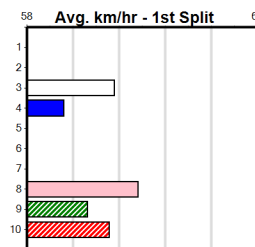

THE BECKLEY CENTRE GEELONG

Distance: 460m, Race Type: Maiden, Total Prizemoney: $2,535
1st: $1,680, 2nd: $520, 3rd: $260, 4th: $75

Tough race with numerous royally bred types making their debut. Most of the debutants hail from the same kennel, so punters will need to watch the betting. OREGON JANET (8) is probably the best of the raced brigade and she must be respected

Watchdog Tips: 2 1 7 8 **Bet:** Win 2

Form Box	Wgt	Dist	Track	Date	Time	BON	Margin	1st/2nd (Time)	PIR	Checked	Comment	WR	Split 1	S/P	Grade

LALA FLUFFY [M] **$4.00**

Dam produced superstar Lala Kiwi, watch betting

BD Bitch Jan-23 Sire: DROOPYS SYDNEY Dam: LALA SHIM

Owner(s): DAILLY GREYHOUND FARMS (SYN), G Dailly, T Dailly

Trainer: Thomas Dailly (Anakie)

Winning Distances: < 300m (0) 300 - 399m (0) 400 - 499m (0) 500 - 599m (0) 600 - 699m (0) > 700m (0)

Winning Weights:

1															
2															
3															
4															
5															
6															
7															
8															

Last 3 wins NOT included above

Box History

Bx	1st	2nd	3rd	4th	5th	6th	7th	8th
1								
2								
3								
4								
5								
6								
7								
8								

Prize Best Starts Trk/Dts APM

SHIMA LYRIC [M] **$4.00**

Dam was a gifted speedster, watch betting moves

BK Dog Feb-23 Sire: DROOPYS SYDNEY Dam: SHIMA CLASSIC

Owner(s): DAILLY GREYHOUND FARMS (SYN), G Dailly, T Dailly

Trainer: Thomas Dailly (Anakie)

Winning Distances: < 300m (0) 300 - 399m (0) 400 - 499m (0) 500 - 599m (0) 600 - 699m (0) > 700m (0)

Winning Weights:

1															
2															
3															
4															
5															
6															
7															
8															

Last 3 wins NOT included above

Box History

Bx	1st	2nd	3rd	4th	5th	6th	7th	8th
1								
2								
3								
4								
5								
6								
7								
8								

Prize Best Starts Trk/Dts APM

SHIMA SUNSET [M] **$16.00**

Well beaten in both runs, needs more time, tested

RF Dog Apr-23 Sire: FERNANDO BALE Dam: SHIMA GLOW

Owner(s): G Dailly

Trainer: Thomas Dailly (Anakie)

Winning Distances: < 300m (0) 300 - 399m (0) 400 - 499m (0) 500 - 599m (0) 600 - 699m (0) > 700m (0)

Winning Weights:

8th (5)	31.8	525	MEP	R3	04-Dec-24	31.43	29.74	19.00	VALENZUELA (30.17)	M/7888				5.43	$18.00	MH
6th (8)	32.0	450	BAL	R1	11-Dec-24	26.31	24.92	17.00	SHIMA STAN (25.19)	M/435				6.74	$15.90	M

1															
2															
3															
4															
5															1
6															
7															
8														1	

Prize Best Starts Trk/Dts APM

Box History

Bx	1st	2nd	3rd	4th	5th	6th	7th	8th
1								
2								
3								
4								
5								
6								
7								
8								

Prize Best Starts Trk/Dts APM

OUTSIDES [M] **$7.50**

*** SCRATCHED ***

RBD Dog Apr-23 Sire: AUSSIE INFRARED Dam: FRANK'S GIRL

Owner(s): Thank frank (SYN), P Mcdowall, G Skene, B Skene, B Hoy

Trainer: Matthew Lanigan (Rowsley)

Winning Distances: < 300m (0) 300 - 399m (0) 400 - 499m (0) 500 - 599m (0) 600 - 699m (0) > 700m (0)

Winning Weights:

6th (8)	29.6	460	GEL	R9	09-Dec-24	27.07	25.77	16.00	STATUE OF TIME (26.02)	M/678		SW		6.93	$9.20	M
4th (7)	29.6	450	BAL	R5	13-Dec-24	25.93	25.26	5.50L	REIKO DAIQUIRI (25.56)	S/644				6.86	$11.10	M
6th (3)	29.5	460	GEL	R1	24-Dec-24	26.64	26.05	6.00L	TEXAS PRESIDENT (26.23)	M/866				6.93	$10.50	M

1															
2															
3															1
4															
5															
6															
7														1	
8															1

Prize Best Starts Trk/Dts APM

Box History

Bx	1st	2nd	3rd	4th	5th	6th	7th	8th
1								
2								
3								
4								
5								
6								
7								
8								

Prize Best Starts Trk/Dts APM

YOU SEE ME [M] **$8.00**

Well bred, in good hands, watch betting moves

BD Dog Mar-23 Sire: FERNANDO BALE Dam: DIAMANTINA ROSE

Owner(s): CHAMPAGNE PTN (SYN), S Smith, A Langton

Trainer: Angela Langton (Anakie)

Winning Distances: < 300m (0) 300 - 399m (0) 400 - 499m (0) 500 - 599m (0) 600 - 699m (0) > 700m (0)

Winning Weights:

1															
2															
3															
4															
5															
6															
7															
8															

Last 3 wins NOT included above

Box History

Bx	1st	2nd	3rd	4th	5th	6th	7th	8th
1								
2								
3								
4								
5								
6								
7								
8								

Prize Best Starts Trk/Dts APM