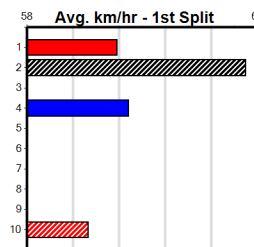

HAPPY YORKSHIRE PUDDING DASH

Distance: 400m, Race Type: Maiden, Total Prizemoney: $2,535
1st: $1,680, 2nd: $520, 3rd: $260, 4th: $75

ANGRY CHIEF (4) was impressive when placed on debut and he will be much better for the run.
LAMP POST (1) has been placed in two of his past three and he will be in the firing line from the outset. COOLABAH STATION (5) has solid claims

Watchdog Tips: **4** **1** **5** **3** **Bet:** Box Quinella 1,4,5 ($10 for 333.33%)

Form Box	Wgt	Dist	Track	Date	Time	BON	Margin	1st/2nd (Time)	PIR	Checked	Comment	WR	Split 1	S/P	Grade		
1	LAMP POST [M] $3.60																
	Impressive to date, has the good draw, danger																
	BK Dog Feb-23 Sire: GOOD ODDS HARADA Dam: PIRATES PATCH Trainer: Simon Payne (Toolern Vale)																
	Owner(s): M Davis																
	Winning Distances: < 300m (0) 300 - 399m (0) 400 - 499m (0) 500 - 599m (0) 600 - 699m (0) > 700m (0)																
	Winning Weights:																
	2nd (1)	30.3	390	BAL	R1	30-Oct-24	22.51	21.83	2.50L ASTON BOURKE (22.34)	M/22	.	.	.	8.60	$8.50	M	
	2nd (1)	29.8	390	BAL	R1	06-Nov-24	22.56	21.76	6.00L FERRET'S KNOCK (22.15)	M/34	.	.	.	8.58	$3.00	M	
	F (8)	30.0	390	BAL	R2	13-Nov-24	0.00	22.11	. AUSSIE FRED (22.41)	M/88	.	VO	.	9.59	$4.40	M	
	4th (6)	29.3	390	BAL	R1	21-Nov-24	23.09	21.93	6.00L BELFAST SPOT (22.69)	M/77	.	VO	.	9.22	$2.20	M	
6th (3)	29.6	400	GEL	R2	28-Nov-24	23.28	22.55	10.00 ASTON TAMSYN (22.59)	M/76	.	.	.	8.93	$20.00	MH		
3rd (8)	29.6	460	GEL	R2	05-Dec-24	26.45	25.51	11.00 MISS RELENTLESS (25.69)	M/453	.	.	.	6.97	$9.20	M		
5th (1)	30.1	450	BAL	R4	13-Dec-24	25.84	25.26	8.50L RIVERSDALE MICK (25.26)	M/455	.	.	.	6.76	$18.50	M		
2nd (2)	29.9	450	WBL	R2	19-Dec-24	25.63	24.81	3.5L PAW FARINA (25.40)	M/652	.	.	.	6.80	$22.00	M		
Last 3 wins NOT included above																	
<table border="1" style="width:100%"> <tr><td>Prize</td><td></td><td>$1795.00</td></tr> <tr><td>Best</td><td>23.28(3)-28/11/24</td><td></td></tr> <tr><td>Starts</td><td>8-0-3-1</td><td></td></tr> <tr><td>Trk/Dts</td><td>1-0-0-0</td><td></td></tr> <tr><td>APM</td><td></td><td>1572</td></tr> </table>																	
2	ASTON TERESA [M] $99.00																
	*** SCRATCHED ***																
	BK Bitch Apr-23 Sire: ASTON RUPEE Dam: ASTON GENESIS Trainer: David Geall (Lara)																
	Owner(s): R Borda																
	Winning Distances: < 300m (0) 300 - 399m (0) 400 - 499m (0) 500 - 599m (0) 600 - 699m (0) > 700m (0)																
	Winning Weights:																
	2nd (8)	27.5	400	GEL	R2	20-Dec-24	23.09	22.43	0.50L SUNNY BOY (23.07)	M/22	.	.	.	8.48	$2.20	M	
	Last 3 wins NOT included above																
	<table border="1" style="width:100%"> <tr><td>Prize</td><td></td><td>$520.00</td></tr> <tr><td>Best</td><td>23.09(8)-20/12/24</td><td></td></tr> <tr><td>Starts</td><td>1-0-1-0</td><td></td></tr> <tr><td>Trk/Dts</td><td>1-0-1-0</td><td></td></tr> <tr><td>APM</td><td></td><td>520</td></tr> </table>																
	3	PATRIOT OISIN [M] $10.00															
Well bred, in good hands, watch betting moves																	
RF Bitch Feb-23 Sire: FERNANDO BALE Dam: PATRIOT EARHART Trainer: Thomas Dailly (Anakie)																	
Owner(s): DAILLY GREYHOUND FARMS (SYN), G Dailly, T Dailly																	
Winning Distances: < 300m (0) 300 - 399m (0) 400 - 499m (0) 500 - 599m (0) 600 - 699m (0) > 700m (0)																	
Winning Weights:																	
Last 3 wins NOT included above																	
<table border="1" style="width:100%"> <tr><td>Prize</td><td></td><td>$0</td></tr> <tr><td>Best</td><td>FSH</td><td></td></tr> <tr><td>Starts</td><td>0-0-0-0</td><td></td></tr> <tr><td>Trk/Dts</td><td>0-0-0-0</td><td></td></tr> <tr><td>APM</td><td></td><td>0</td></tr> </table>																	
4		ANGRY CHIEF (NSW)[M] $4.00															
		Impassive on debut, early speed, go close															
	BEF Dog May-23 Sire: ASTON RUPEE Dam: EMMY'S SHARK Trainer: Stephen Brincat (Avalon)																
	Owner(s): S Brincat																
	Winning Distances: < 300m (0) 300 - 399m (0) 400 - 499m (0) 500 - 599m (0) 600 - 699m (0) > 700m (0)																
	Winning Weights:																
	3rd (6)	32.7	390	BAL	R1	18-Dec-24	22.51	22.07	4.50L JUMBUK JOZEF (22.19)	M/33	.	.	.	8.51	$6.50	M	
	Last 3 wins NOT included above