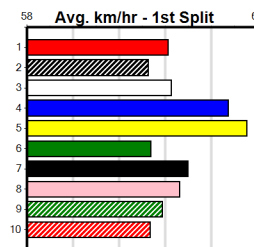

BEACHSIDE SECURITY

Distance: 400m, Race Type: Grade 5, Total Prizemoney: $2,925
1st: $1,950, 2nd: $600, 3rd: $300, 4th: $75

PAW REX (1) has been smartly placed in both runs here and he is drawn to get all the breaks. PAW LEON (2) has a good record here and he can follow the red through early on. SPICY MINX (5) can come out running and is a big threat

Watchdog Tips: 1 2 5 7 **Bet:** Win 1

Form Box	Wgt	Dist	Track	Date	Time	BON	Margin	1st/2nd (Time)	PIR	Checked	Comment	WR	Split 1	S/P	Grade	
1	PAW REX (NSW)[5] Runner up in both runs here, hard to hold out $2.80															
	BE Dog		Jan-23		Sire: BERNARDO		Dam: DYNA GARNER		Trainer: Mark Delbridge (Balliang)							
	Owner(s): B Wheeler															
	Winning Distances: < 300m (0) 300 - 399m (2) 400 - 499m (5) 500 - 599m (0) 600 - 699m (0) > 700m (0)															
	Winning Weights: 31.6(1) 31.7(4) 31.8(2)															
	8th (4)	31.6	460	GEL	R9	04-Oct-24	27.10	25.69	17.00	VERDI (25.92)	M/478	.	.	.	6.67	$6.20 X45
	2nd (2)	31.7	460	GEL	R8	18-Oct-24	26.17	26.00	0.75L	SHANLYN SCOUT (26.13)	M/111	.	.	.	6.68	$3.30 5
	1st (3)	31.7	425	BEN	R9	25-Oct-24	23.99	23.88	0.25L	SOFIA RIOT (24.00)	M/111	.	.	.	6.53	$3.80 5
	8th (4)	31.5	460	GEL	R5	02-Nov-24	26.34	25.53	8.50L	GOT A PULSE (25.78)	M/465	.	.	.	6.64	$1.90 5
	7th (8)	31.6	460	WGL	R8	04-Nov-24	26.30	25.64	8.00L	BLUE FALCON/FILL YOUR	M/566	.	.	.	6.61	$3.10 5H
	2nd (7)	31.4	400	GEL	R12	06-Dec-24	22.65	22.31	1.75L	LOCHINVAR RUBY (22.53)	M/42	.	.	.	8.51	$2.10 5
	8th (4)	31.6	390	BAL	R13	11-Dec-24	22.81	22.02	12.00	SPEEDY EASY (22.02)	M/88	.	.	W	8.60	$2.10 5
	2nd (5)	31.8	400	GEL	R12	20-Dec-24	22.97	22.43	3.5L	SHE DEVIL (22.73)	M/34	.	.	.	8.63	$1.60 5
	Last 3 wins NOT included above															
	1st (2)	31.8	450	SHP	R7	19-Aug-24	25.32	24.90	2.50L	DYNAMITE DOUG (25.49)	Q/111	.	.	.	6.57	$1.80 X67F
1st (6)	31.6	410	HOR	R3	27-Aug-24	23.14	23.09	0.50L	MEMPHIS RAINS (23.17)	Q/11	.	.	.	10.31	$2.40 RWH	
1st (3)	31.7	450	BAL	R6	25-Sep-24	25.61	25.40	1.00L	SWIFT VODKA (25.67)	M/422	.	.	.	6.66	$2.90 5	

Box History								
Bx	1st	2nd	3rd	4th	5th	6th	7th	8th
1								
2	1	1			1			
3	4				1			2
4								3
5	1	1						
6	1							
7		1						
8			1					1

Prize Best Starts	$15480.00
Trk/Dts	22.65(7)-6/12/24
APM	18-7-3-0 2-0-2-0 8592