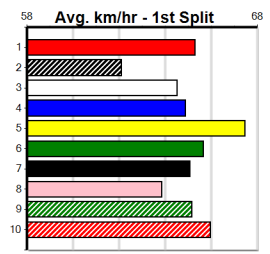

Geelong
10
9:44PM
(VIC time)

MERV JENNINGS SIGNS

Distance: 400m, Race Type: Mixed 6/7, Total Prizemoney: $2,925
1st: $1,950, 2nd: $600, 3rd: $300, 4th: $75

LEVIATHAN (1) was a dominant 22.82 winner here last time and he is drawn to get all the breaks again. ULTIMO (5) has been luckless since his debut win and a clean getaway can see him make amends. BEND YOUR EAR (6) has a nice turn of foot.

Watchdog Tips: **1** **5** **6** **3** **Bet:** Box Quinella 1,5,6 ($10 for 333.33%)

Form Box	Wgt	Dist	Track	Date	Time	BON	Margin	1st/2nd (Time)	PIR	Checked	Comment	WR	Split 1	S/P	Grade	
1	LEVIATHAN (NSW)[7] Impressive last time, has the good draw, yes $2.60															
	BK	Dog	Aug-22		Sire: ASTON RUPEE		Dam: LOOK FANCY NANCY		Trainer: Stavros Arvanitis (Frankston)							
	Owner(s): Fantastic seven (SYN), S Arvanitis, P Petrovski, L Dalais, N Vougioukas, J Therese, T Viragh															
	Winning Distances: < 300m (0) 300 - 399m (0) 400 - 499m (1) 500 - 599m (0) 600 - 699m (0) > 700m (0)															
	Winning Weights: 33.5(1)															
	2nd (8)	33.1	400	WGL	R1	22-Oct-24	23.39	22.73	6.50L BARKLY STREET (22.95)	S/34	.	SW	.	8.47	$7.30	M
	2nd (2)	33.1	400	WGL	R1	19-Nov-24	22.65	22.27	3.5L COLLINDA LOU (22.41)	S/22	.	.	.	8.33	$5.80	M
	3rd (2)	33.2	400	GEL	R3	28-Nov-24	23.04	22.55	4.50L PRISTINE (22.73)	M/54	.	SW	.	8.74	$2.20	MH
	5th (6)	33.5	400	GEL	R1	06-Dec-24	23.16	22.31	9.50L MAV REIKO (22.50)	M/65	.	.	.	8.81	$4.80	MF
	1st (3)	33.5	400	GEL	R1	20-Dec-24	22.82	22.43	2.25L SPECIAL PLAYS (22.97)	M/22	.	.	.	8.63	$2.30	M
Last 3 wins NOT included above																
<table border="1"> <thead> <tr> <th>Bx</th> <th>1st</th> <th>2nd</th> <th>3rd</th> <th>4th</th> <th>5th</th> <th>6th</th> <th>7th</th> <th>8th</th> </tr> </thead> <tbody> <tr><td>1</td><td></td><td></td><td></td><td></td><td></td><td></td><td></td><td></td></tr> <tr><td>2</td><td></td><td>1</td><td>1</td><td></td><td></td><td></td><td></td><td></td></tr> <tr><td>3</td><td>1</td><td></td><td></td><td></td><td></td><td></td><td></td><td></td></tr> <tr><td>4</td><td></td><td></td><td></td><td></td><td></td><td></td><td></td><td></td></tr> <tr><td>5</td><td></td><td></td><td></td><td></td><td></td><td></td><td></td><td></td></tr> <tr><td>6</td><td></td><td></td><td></td><td></td><td>1</td><td></td><td></td><td></td></tr> <tr><td>7</td><td></td><td></td><td></td><td></td><td></td><td></td><td></td><td></td></tr> <tr><td>8</td><td></td><td>1</td><td></td><td></td><td></td><td></td><td></td><td></td></tr> </tbody> </table> <table border="1"> <tr><td>Prize Best</td><td colspan="2">$2980.00</td></tr> <tr><td>Starts</td><td colspan="2">22.82(3)-20/12/24</td></tr> <tr><td>Trk/Dts</td><td colspan="2">5-1-2-1</td></tr> <tr><td>APM</td><td colspan="2">3-1-0-1</td></tr> <tr><td></td><td colspan="2">2668</td></tr> </table>																
2	BLOW TORCH [7] Never headed two runs back, this is harder $9.00															
	BK	Dog	Mar-23		Sire: ASTON RUPEE		Dam: IT'S A BLUSH		Trainer: Lisa Delbridge (Balliang)							
	Owner(s): G Black															
	Winning Distances: < 300m (0) 300 - 399m (0) 400 - 499m (1) 500 - 599m (0) 600 - 699m (0) > 700m (0)															
	Winning Weights: 31.5(1)															
	5th (8)	31.7	390	BAL	R2	31-Oct-24	23.26	22.23	11.00L DOONGALLA SHANE (22.50)	S/65	.	.	.	8.81	$13.00	M
	5th (8)	31.5	390	BAL	R1	21-Nov-24	23.09	21.93	6.00L BELFAST SPOT (22.69)	M/64	.	.	.	8.94	$5.90	M
	1st (5)	31.5	400	GEL	R1	28-Nov-24	23.01	22.55	4.00L GUNAI MAVERICK (23.29)	M/11	.	.	.	8.46	$11.60	MH
	4th (4)	31.3	400	GEL	R1	06-Dec-24	23.03	22.31	7.50L MAV REIKO (22.50)	Q/33	.	.	.	8.69	$74.00	MF
	Last 3 wins NOT included above															
<table border="1"> <thead> <tr> <th>Bx</th> <th>1st</th> <th>2nd</th> <th>3rd</th> <th>4th</th> <th>5th</th> <th>6th</th> <th>7th</th> <th>8th</th> </tr> </thead> <tbody> <tr><td>1</td><td></td><td></td><td></td><td></td><td></td><td></td><td></td><td></td></tr> <tr><td>2</td><td></td><td></td><td></td><td></td><td></td><td></td><td></td><td></td></tr> <tr><td>3</td><td></td><td></td><td></td><td></td><td></td><td></td><td></td><td></td></tr> <tr><td>4</td><td></td><td></td><td></td><td>1</td><td></td><td></td><td></td><td></td></tr> <tr><td>5</td><td>1</td><td></td><td></td><td></td><td></td><td></td><td></td><td></td></tr> <tr><td>6</td><td></td><td></td><td></td><td></td><td></td><td></td><td></td><td></td></tr> <tr><td>7</td><td></td><td></td><td></td><td></td><td></td><td></td><td>2</td><td></td></tr> <tr><td>8</td><td></td><td></td><td></td><td></td><td></td><td></td><td></td><td></td></tr> </tbody> </table> <table border="1"> <tr><td>Prize Best</td><td colspan="2">$1755.00</td></tr> <tr><td>Starts</td><td colspan="2">23.01(5)-28/11/24</td></tr> <tr><td>Trk/Dts</td><td colspan="2">4-1-0-0</td></tr> <tr><td>APM</td><td colspan="2">2-1-0-0</td></tr> <tr><td></td><td colspan="2">1755</td></tr> </table>																
3	TRUTH TELLER [7] Impressive to date, good muster, keep safe $7.50															
	WBK	Dog	Oct-22		Sire: HOOKED ON SCOTCH		Dam: DORAN'S ASH		Trainer: Kathleen Boyle (Lethbridge)							
	Owner(s): K Boyle															
	Winning Distances: < 300m (0) 300 - 399m (1) 400 - 499m (0) 500 - 599m (0) 600 - 699m (0) > 700m (0)