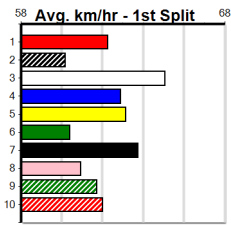

2
10:46AM
(VIC time)

Watchdog Tips: 0 0 0 0 Bet: .