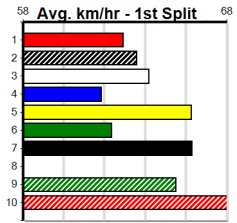

OUTER EAST FOOTBALL NETBALL COMP

Distance: 300m, Race Type: Grade 5 T3, Total Prizemoney: $1,530
1st: $1,000, 2nd: $320, 3rd: $160, 4th: $50

3

11:02AM

(VIC time)

Watchdog Tips: **0** **0** **0** **0** Bet: .