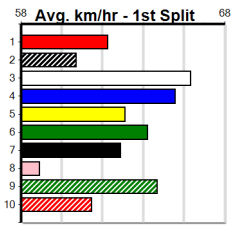

Mobile Form Guide

Average Winning Time:

Distance	Grade	Avg. Time
300m	Grade 5 T3	16.96
300m	Tier 3 - Grade 6	17.01
300m	Tier 3 - Grade 7	17.04
300m	Tier 3 - Maiden	17.17
350m	Grade 5 T3	19.60
350m	Tier 3 - Restricted Win	19.65
350m	Tier 3 - Grade 7	19.74
350m	Tier 3 - Maiden	19.83

Track Record:

Distance	Time	Greyhound	Date Set
300m	16.057	UNLEASH COLLINDA	11-Dec-22
350m	18.641	UNLEASH COLLINDA	19-Feb-23

SPORTSBET NOBODY DOES IT EASIER

Distance: 300m, Race Type: Tier 3 - Maiden, Total Prizemoney: \$1,530
1st: \$1,000, 2nd: \$320, 3rd: \$160, 4th: \$50