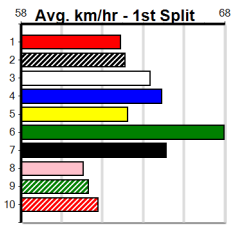

Watchdog Tips: **0 0 0 0** Bet: **0**