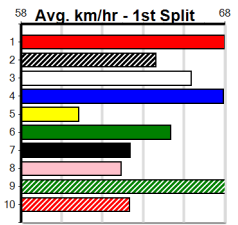

CENTRAL SCAFFOLDS

Distance: 350m, Race Type: Grade 5 T3, Total Prizemoney: $1,530
1st: $1,000, 2nd: $320, 3rd: $160, 4th: $50

7

12:15PM

(VIC time)

Watchdog Tips: 0 0 0 0 **Bet:** .