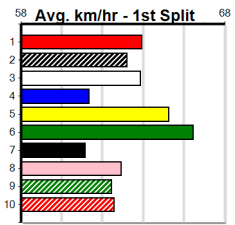

MONTROSE IGA LIQUOR

Distance: 300m, Race Type: Tier 3 - Grade 6, Total Prizemoney: $1,530
1st: $1,000, 2nd: $320, 3rd: $160, 4th: $50

11

1:34PM
(VIC time)

Watchdog Tips: **0 0 0 0** Bet: **0**