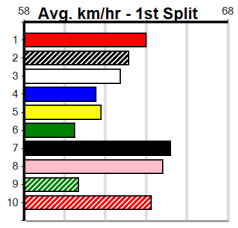

Distance: 300m, Race Type: Tier 3 - Grade 7, Total Prizemoney: $1,530
1st: $1,000, 2nd: $320, 3rd: $160, 4th: $50

Watchdog Tips: **0 0 0 0** Bet: **0**