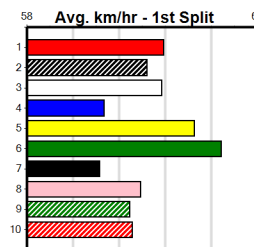

MONTROSE IGA LIQUOR

Distance: 300m, Race Type: Tier 3 - Grade 6, Total Prizemoney: $1,530
1st: $1,000, 2nd: $320, 3rd: $160, 4th: $50

Watchdog Tips: [ ] [ ] [ ] [ ] Bet: [ ]

Form Box Wgt Dist Track Date Time BON Margin 1st/2nd (Time) PIR Checked Comment W/R Split 1 S/P Grade

OUT OF TRICKS [6]
WF Bitch Oct-21 Sire: OUT OF RANGE Dam: TAYLOR'S CHIP
Owner(s): S Porteus
Winning Distances: < 300m (0) 300 - 399m (1) 400 - 499m (1) 500 - 599m (0) 600 - 699m (0) > 700m (0)
Winning Weights: 26.5(1) 26.8(1)
5th (1) 27.1 300 HVL R9 28-Oct-24 17.49 16.85 3.5L ZIPPING GEPPETTO (17.24) Q/1 . . . 3.98 $15.70 X67
4th (5) 26.9 400 WGL R9 14-Nov-24 23.40 22.72 7.50L NO CHARGE (22.89) Q/35 . . . 8.61 $17.60 X67
5th (1) 26.6 300 HVL R3 20-Nov-24 17.66 17.01 3.00L BLISSFUL RAIN (17.46) M/2 . . . 4.00 $6.30 X67
5th (4) 26.8 300 HVL R3 02-Dec-24 17.18 16.80 4.00L ASTON FLURRY (16.90) M/1 . . . 3.97 $15.20 7
1st (7) 26.8 400 WGL R9 05-Dec-24 22.93 22.65 1.25L MAGIC OUTLAW (23.00) Q/11 . . . 8.51 $3.30 7
8th (3) 27.2 435 SLE R4 11-Dec-24 25.73 24.66 8.00L I'M A TREASURE (25.19) Q/188 . . . 5.28 $29.50 X67
3rd (7) 27.0 300 HVL R11 17-Dec-24 17.29 17.06 3.5L BLONDE MUSTANG (17.06) Q/5 . . . 4.04 $23.20 6G
7th (3) 26.8 435 SLE R2 20-Dec-24 25.33 24.11 12.00 FLYING DOORMAT (24.50) Q/257 . . . 5.26 $48.40 X67
Last 3 wins NOT included above
1st (1) 26.5 395 TRA R1 21-Jun-24 22.80 22.01 0.75L NEVER SOBER (22.85) Q/233 . . . 3.80 $13.90 M

Box History
Bx 1st 2nd 3rd 4th 5th 6th 7th 8th
1 1 1 2 1 2 2
2 1 1 1 1 1 1
3 1 1 1 1 1 1
4 1 1 1 1 1 1
5 1 1 2 1 1 1
6 1 1 2 2 2
7 1 2 2 2 1 2
8 1 1 1
Prize Best $4982.50
Starts 17.13(1)-19/9/24
Trk/Dts 38-2-3-5
APM 11-0-0-3 2486

OPETAIA [6]
BK Dog Oct-22 Sire: PLAYLIST Dam: VALLEY REAPER
Owner(s): L Cardillo
Winning Distances: < 300m (0) 300 - 399m (0) 400 - 499m (2) 500 - 599m (0) 600 - 699m (0) > 700m (0)
Winning Weights: 30.6(1) 31.0(1)
7th (8) 30.7 435 SLE R4 30-Oct-24 25.56 24.81 11.00 SELECT MILLS (24.81) M/377 . . . 5.33 $12.40 X67
8th (1) 30.5 400 WGL R10 07-Nov-24 23.99 22.67 12.00 JASON ROSE (23.17) M/88 . . . 9.16 $3.40 T3-RW
7th (4) 30.2 460 WGL R6 14-Nov-24 26.92 26.19 11.00 WEEONA BORIS (26.19) M/236 . . . 6.58 $8.30 X67
2nd (6) 30.0 400 WGL R11 21-Nov-24 23.28 22.66 2.25L VINNIE'S CAMEL (23.13) M/43 . . . 8.77 $6.60 T3-6
3rd (8) 30.0 435 SLE R12 27-Nov-24 25.23 24.44 2.25L TOMMY THE HOOD (25.08) S/311 . . . 5.48 $17.80 6G
7th (1) 30.1 400 WGL R10 05-Dec-24 23.48 22.65 6.50L OUR ELLIE (23.03) S/77 . . . V7 8.95 $9.80 6G
6th (3) 30.9 350 HVL R10 13-Dec-24 20.19 19.52 10.00 WORLD WAR (19.52) M/3 . . . 6.68 $59.20 T3-RW
5th (8) 30.9 350 HVL R10 20-Dec-24 19.82 19.36 4.75L KING PLUM (19.49) M/2 . . . 6.59 $34.40 T3-6
Last 3 wins NOT included above
1st (4) 30.6 435 SLE R1 04-Sep-24 24.98 24.62 0.50L KEY PILLARS (25.00) M/222 . . . 5.33 $5.80 T3-M
1st (8) 31.0 400 WGL R10 10-Oct-24 23.06 22.67 2.00L BALANCED (23.20) M/111 . . . SW 8.52 $4.70 T3-7

Box History
Bx 1st 2nd 3rd 4th 5th 6th 7th 8th
1 1 1 1 1 1 1
2 1 1 1 1 1 1
3 1 1 1 1 1 1
4 1 1 1 1 1 1
5 1 1 1 1 1 1
6 1 1 1 1 1 1
7 1 1 1 1 1 1
8 1 1 1 1 1 1
Prize Best $2990.00
Starts FSTD
Trk/Dts 19-2-1-3
APM 0-0-0-0 1978