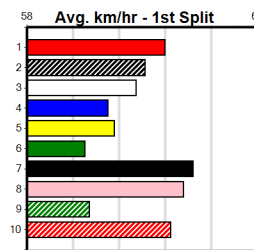

HEALESVILLE PHYSIO & SPORTS MEDICINE

Distance: 300m, Race Type: Tier 3 - Grade 7, Total Prizemoney: $1,530
1st: $1,000, 2nd: $320, 3rd: $160, 4th: $50

Watchdog Tips: [ ] [ ] [ ] [ ] Bet: [ ]

Table with columns: Form Box, Wgt, Dist, Track, Date, Time, BON, Margin, 1st/2nd (Time), PIR, Checked, Comment, W/R, Split 1, S/P, Grade

BLACK FRIDAY [7]
BK Dog Aug-22 Sire: ASTON RUPEE Dam: LADY CAULET
Owner(s): P Derubeis
Trainer: Pasquale Derubeis (Cape Woola)
Winning Distances: < 300m (0) 300 - 399m (1) 400 - 499m (0) 500 - 599m (0) 600 - 699m (0) > 700m (0)
Winning Weights: 31.0(1)
Race results table with columns: Rank, Dog, Wgt, Dist, Track, Date, Time, BON, Margin, 1st/2nd (Time), PIR, Checked, Comment, W/R, Split 1, S/P, Grade, Prize, Best Starts, Trk/Dts, APM

SCOTT INFLUENCE [7]
BK Dog May-23 Sire: ASTON RUPEE Dam: LEE ALI
Owner(s): SCOTT FORTITUDE (SYN), E Scott, L Scott
Trainer: Emma Scott (Tatura)
Winning Distances: < 300m (0) 300 - 399m (1) 400 - 499m (0) 500 - 599m (0) 600 - 699m (0) > 700m (0)
Winning Weights: 34.1(1)
Race results table with columns: Rank, Dog, Wgt, Dist, Track, Date, Time, BON, Margin, 1st/2nd (Time), PIR, Checked, Comment, W/R, Split 1, S/P, Grade, Prize, Best Starts, Trk/Dts, APM

BABY SHAKA [7]
BD Bitch Dec-21 Sire: FERAL FRANKY Dam: TAYLOR JAYDE
Owner(s): D Bewley
Trainer: Michael Bewley (Pentland Hills)
Winning Distances: < 300m (0) 300 - 399m (1) 400 - 499m (0) 500 - 599m (0) 600 - 699m (0) > 700m (0)
Winning Weights: 26.0(1)
Race results table with columns: Rank, Dog, Wgt, Dist, Track, Date, Time, BON, Margin, 1st/2nd (Time), PIR, Checked, Comment, W/R, Split 1, S/P, Grade, Prize, Best Starts, Trk/Dts, APM

PIPPA [7]
BEF Bitch Feb-22 Sire: ORSON ALLEN Dam: TINK
Owner(s): N Dewhurst
Trainer: Cameron Morris-flynn (Mitchell P)
Winning Distances: < 300m (0) 300 - 399m (1) 400 - 499m (0) 500 - 599m (0) 600 - 699m (0) > 700m (0)
Winning Weights: 28.7(1)
Race results table with columns: Rank, Dog, Wgt, Dist, Track, Date, Time, BON, Margin, 1st/2nd (Time), PIR, Checked, Comment, W/R, Split 1, S/P, Grade, Prize, Best Starts, Trk/Dts, APM

DERMOTT ROSE [7]
BE Dog Dec-22 Sire: MAGICAL BALE Dam: SHANTELE ROSE
Owner(s): S Chignell
Trainer: Jeffrey Chignell (Rosedale)
Winning Distances: < 300m (0) 300 - 399m (0) 400 - 499m (1) 500 - 599m (0) 600 - 699m (0) > 700m (0)
Winning Weights: 34.1(1)
Race results table with columns: Rank, Dog, Wgt, Dist, Track, Date, Time, BON, Margin, 1st/2nd (Time), PIR, Checked, Comment, W/R, Split 1, S/P, Grade, Prize, Best Starts, Trk/Dts, APM

1

2

3

4

5