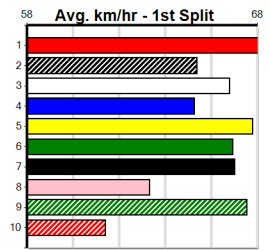

MR HUMMER LIMOS

Distance: 350m, Race Type: Grade 5 T3, Total Prizemoney: $1,530
1st: $1,000, 2nd: $320, 3rd: $160, 4th: $50

Watchdog Tips:

Bet:

Form Box Wgt Dist Track Date Time BON Margin 1st/2nd (Time) PIR Checked Comment W/R Split 1 S/P Grade

NIGERIAN KABOOM [5] LTF Dog Feb-19 Sire: ALLEN DEED Dam: QUEEN KABOOM Trainer: Paul Hofman (Creswick)
Winning Distances: < 300m (0) 300 - 399m (4) 400 - 499m (0) 500 - 599m (0) 600 - 699m (0) > 700m (0)
Winning Weights: 29.1(1) 29.6(1) 29.7(1) 29.8(1)
Box History table and Prizemoney details.

CANYA IGNITE (NSW)[5] BK Dog Aug-22 Sire: GOOD ODDS HARADA Dam: ZIPPING SPRING Trainer: Rita Gatt (Bannockburn)
Winning Distances: < 300m (0) 300 - 399m (3) 400 - 499m (0) 500 - 599m (0) 600 - 699m (0) > 700m (0)
Winning Weights: 35.5(1) 35.9(1) 36.2(1)
Box History table and Prizemoney details.

INTER ROUGE [5] BK Bitch Sep-21 Sire: AUSSIE INFRARED Dam: INTER SANTINA Trainer: Joe Interligi (Endeavour Hills)
Winning Distances: < 300m (0) 300 - 399m (4) 400 - 499m (1) 500 - 599m (0) 600 - 699m (0) > 700m (0)
Winning Weights: 27.2(2) 27.6(1) 27.9(1) 28.4(1)
Box History table and Prizemoney details.

TORRENTIAL [5] BK Bitch Dec-21 Sire: BARCIA BALE Dam: PYROCUMULUS Trainer: Les Weeks (Tyabb)
Winning Distances: < 300m (0) 300 - 399m (0) 400 - 499m (3) 500 - 599m (0) 600 - 699m (0) > 700m (0)
Winning Weights: 26.7(1) 26.8(1) 27.8(1)
Box History table and Prizemoney details.

NOT FORGIVEN [5] BK Bitch Jan-22 Sire: MEPUNGA BLAZER Dam: TROUBLE BREWING Trainer: David Schwarz (Dallas)
Winning Distances: < 300m (0) 300 - 399m (4) 400 - 499m (1) 500 - 599m (0) 600 - 699m (0) > 700m (0)
Winning Weights: 27.7(1) 28.1(1) 28.3(1) 28.6(2)
Box History table and Prizemoney details.

1

2

3

4

5