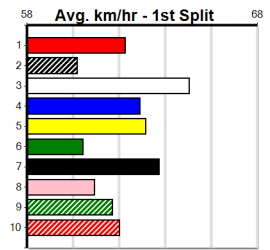

Watchdog Tips: ☐ ☐ ☐ ☐ ☐ Bet: ☐

Form Box	Wgt	Dist	Track	Date	Time	BON	Margin	1st/2nd (Time)	PIR	Checked	Comment	WR	Split 1	S/P	Grade

1

ONE WORD ANSWER [M]
WBK Dog Mar-23 Sire: FERNANDO BALE Dam: MEPUNGA SPECTRE Trainer: James Shaw (Northwood)
Owner(s): A Haines
Winning Distances: < 300m (0) 300 - 399m (0) 400 - 499m (0) 500 - 599m (0) 600 - 699m (0) > 700m (0)
Winning Weights:

4th (5)	33.4	450	SHP	R2	01-Nov-24	26.17	25.11	8.00L	OUT THE WINDOW (25.61)	M/544	. . .	6.79	$18.50	M
3rd (5)	33.6	525	MEP	R2	13-Nov-24	30.90	29.96	14.00	SMOKIN' BILLY (29.96)	S/6333	. . .	5.46	$28.90	M
4th (1)	33.5	525	MEP	R1	20-Nov-24	30.71	30.03	9.50L	CANYA DIVERSION (30.08)	M/6655	VO	5.44	$17.40	M
6th (7)	33.4	525	MEP	R2	27-Nov-24	30.79	30.02	8.50L	FAGES (30.19)	S/6777	. . .	5.37	$29.10	M
2nd (2)	33.1	515	SAP	R2	02-Dec-24	30.04	29.53	1.00L	SO YOU ASSUME (29.97)	S/5333	. . .	5.32	$7.60	M
4th (7)	32.8	595	SAP	R3	09-Dec-24	34.94	34.19	11.00	CRUTCHING TOMMY (34.19)	M/4444	. . .	9.47	$13.40	RW
2nd (7)	33.0	600	MEP	R4	18-Dec-24	35.61	34.59	0.50L	SPEEDY BEAR (35.58)	S/4332	. . .	9.48	$3.00	RW
3rd (2)	32.8	515	SAP	R1	23-Dec-24	30.62	29.71	7.50L	SOUTH THAILAND (30.12)	S/8644	. . .	5.39	$2.00	M

Last 3 wins NOT included above

Box	1st	2nd	3rd	4th	5th	6th	7th	8th
1								
2	1							
3		1						
4								
5								
6								
7								
8								

Prize Best	$2220.00
Starts	FSH
Trk/Dts	9-0-2-2
APM	0-0-0-0
	2131

2

AMRON BONNIE [M]
DKBD Bitch Jan-23 Sire: FERAL FRANKY Dam: BLOCK STAR Trainer: Rachael Radford (Bacchus Marsh ENG BAL 2024-12-24)
Owner(s): R Radford
Winning Distances: < 300m (0) 300 - 399m (0) 400 - 499m (0) 500 - 599m (0) 600 - 699m (0) > 700m (0)
Winning Weights:

8th (6)	26.6	435	SLE	R1	10-Nov-24	25.43	24.30	11.00	STRIKE A MATCH (24.68)	M/677	. . .	5.50	$40.20	M
8th (8)	27.6	450	BAL	R4	13-Dec-24	26.29	25.26	15.00	RIVERSDALE MICK (25.26)	M/677	. . .	6.88	$64.30	M
7th (6)	27.2	450	BAL	R9	24-Dec-24	26.79	25.09	25.00	ROTHWELL PAUL (25.09)	M/877	. . .	6.91	$44.10	T3-M

Last 3 wins NOT included above

Box	1st	2nd	3rd	4th	5th	6th	7th	8th
1								
2								
3								
4								
5								
6							1	1
7								
8								1

Prize Best	$0.00
Starts	FSH
Trk/Dts	3-0-0-0
APM	0-0-0-0
	0