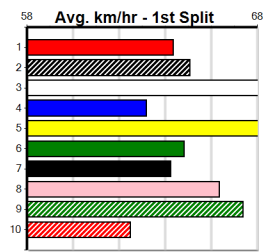

PITSTOP MOWER REPAIRS

Distance: 350m, Race Type: Grade 5 T3, Total Prizemoney: $1,530
1st: $1,000, 2nd: $320, 3rd: $160, 4th: $50

Watchdog Tips:

Bet:

Table with columns: Form Box, Wgt, Dist, Track, Date, Time, BON, Margin, 1st/2nd (Time), PIR, Checked, Comment, W/R, Split 1, S/P, Grade

UNO PEANUT (QLD)[5]
BD Dog Nov-20 Sire: ZAMBORA BROCKIE Dam: ALPHA NEMESIS
Owner(s): A Derubeis
Trainer: Pasquale Derubeis (Cape Woola)
Winning Distances: < 300m (0) 300 - 399m (10) 400 - 499m (0) 500 - 599m (0) 600 - 699m (0) > 700m (0)
Winning Weights: 30.5(1) 30.6(1) 30.7(3) 30.8(2) 30.9(2) 31.3(1)
Box History table and Prize Best Starts table included.

BONNIE GAL [5]
BKW Bitch Mar-21 Sire: HOOKED ON SCOTCH Dam: MEPUNGA BONNIE
Owner(s): Bonnie (SYN), M Pollard, G Stephenson
Trainer: Chris Johannsen (Devon Meadow)
Winning Distances: < 300m (0) 300 - 399m (1) 400 - 499m (8) 500 - 599m (0) 600 - 699m (0) > 700m (0)
Winning Weights: 27.3(1) 27.8(1) 28.0(1) 28.2(2) 28.4(1) 28.5(1) 28.7(1) 28.9(1)
Box History table and Prize Best Starts table included.

ELSIE DREAMING [5]
WBK Bitch Oct-21 Sire: FERNANDO BALE Dam: JEBRYNAH GREEN
Owner(s): SAUNDERS CLAN (SYN), D Saunders, B Saunders, W Saunders, G Saunders
Trainer: Gail Saunders (Somerville)
Winning Distances: < 300m (0) 300 - 399m (12) 400 - 499m (1) 500 - 599m (0) 600 - 699m (0) > 700m (0)
Winning Weights: 24.8(1) 25.0(2) 25.1(4) 25.2(1) 25.3(3) 25.4(1) 25.5(1)
Box History table and Prize Best Starts table included.

THAI BUTTERFLY [5]
BK Bitch Oct-21 Sire: BARCIA BALE Dam: ZIPPING JAMIE
Owner(s): D Schwarz
Trainer: David Schwarz (Dallas)
Winning Distances: < 300m (0) 300 - 399m (10) 400 - 499m (0) 500 - 599m (0) 600 - 699m (0) > 700m (0)
Winning Weights: 29.2(1) 29.4(1) 29.5(1) 29.9(1) 30.0(1) 30.1(1) 30.2(1) 30.3(1) 31.2(2)
Box History table and Prize Best Starts table included.

SAPPHIRE SPEED [5]
BE Dog Feb-21 Sire: BERNARDO Dam: FERNANDO'S ANGEL
Owner(s): M Williams
Trainer: Paul Ellul (Noble Park North)
Winning Distances: < 300m (0) 300 - 399m (5) 400 - 499m (4) 500 - 599m (1) 600 - 699m (0) > 700m (0)
Winning Weights: 29.4(1) 29.6(2) 29.7(1) 29.8(1) 29.9(1) 30.0(1) 30.1(1) 30.2(1) 30.6(1)
Box History table and Prize Best Starts table included.

1

2

3

4

5