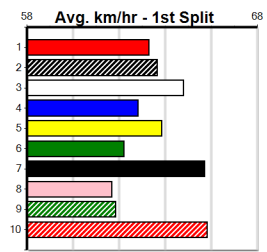

Watchdog Tips:

Bet:

Form Box Wgt Dist Track Date Time BON Margin 1st/2nd (Time) PIR Checked Comment W/R Split 1 S/P Grade

1

SPIRIT OF PANAMA [5]
BD Dog Jul-21 Sire: SUPERIOR PANAMA Dam: CHUN LI Trainer: Cameron Knott (Mount Camel)
Owner(s): C Knott
Winning Distances: < 300m (0) 300 - 399m (2) 400 - 499m (1) 500 - 599m (0) 600 - 699m (0) > 700m (0)
Winning Weights: 29.7(1) 30.1(1) 30.2(1)

Bx	1st	2nd	3rd	4th	5th	6th	7th	8th
1								
2								
3		1			1	1	2	
4	1	2	1	1	1	1	1	1
5	1	2	1	1	1	1	1	1
6	1			2	1			2
7			2	1		2		3
8		2	1	1	2			1

Prize Best Starts Trk/Dts APM: $6600.00, 17.16(6)-22/11/24, 46-3-7-4, 14-0-4-2, 1455

3rd (4) 29.3 425 BEN R11 21-Aug-24 24.97 24.10 4.00L NANNA'S BLUE BOY (24.70) M/113 . . . . 6.75 $11.70 5
6th (7) 29.5 425 BEN R12 28-Aug-24 25.00 24.19 11.00 CRUSOE RICO (24.29) Q/244 . . . . 6.70 $19.50 T3-5
8th (6) 30.5 300 HVL R11 18-Oct-24 17.31 16.76 8.00L DINOSAUR DEANO (16.76) M/6 . . . . 3.99 $49.40 T3-5
4th (4) 30.3 400 GEL R12 22-Oct-24 23.25 22.43 3.00L LANZER BALE (23.05) Q/11 . . . . 8.52 $46.80 T3-5
4th (6) 30.2 300 HVL R12 22-Nov-24 17.16 16.52 5.50L BEAR LEE TIME (16.80) M/2 . . . . 3.93 $10.90 T3-5
2nd (4) 30.2 300 HVL R11 29-Nov-24 17.35 16.75 0.50L PLATYPUS YAALA (17.33) M/3 . . . . 4.06 $10.00 T3-RW
5th (3) 30.3 400 GEL R4 03-Dec-24 23.71 22.66 8.50L SAM'S BOY (23.13) M/34 . . . . 9.01 $10.30 T3-5
4th (5) 30.3 400 GEL R13 10-Dec-24 23.43 22.51 4.25L MARINO (23.15) M/33 . . . . 8.59 $21.70 5

Last 3 wins NOT included above

1st (5) 29.7 390 SHP R1 22-Feb-24 22.59 22.29 2.75L DINOSAUR DEANO (22.76) Q/11 . . . . 8.65 $24.70 T3-M
1st (6) 30.2 425 BEN R3 13-Mar-24 24.62 24.00 0.75L WARDAN JILUNGIN (24.67) Q/111 . . . . SW 6.59 $9.10 T3-7
1st (4) 30.1 390 BAL R10 08-Apr-24 22.56 22.25 0.50L BRAVADO (22.59) M/11 . . . . 8.50 $10.50 T3-6