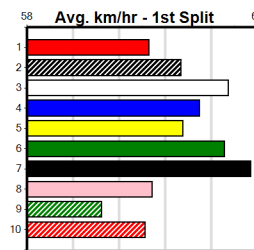

JVDM GREEN LIGHT ON PODCAST

Distance: 300m, Race Type: Grade 5 T3, Total Prizemoney: $1,530
1st: $1,000, 2nd: $320, 3rd: $160, 4th: $50

4

11:21AM

(VIC time)

Watchdog Tips:

Bet:

Form Box	Wgt	Dist	Track	Date	Time	BON	Margin	1st/2nd (Time)	PIR	Checked	Comment	WR	Split 1	S/P	Grade

CRACKERJACK MAXY [5] BIK

BEF Dog Feb-21 Sire: FERNANDO BALE Dam: MAXIMUM KACK Trainer: Jason Formosa (Heathcote)

Owner(s): V Xuereb
Winning Distances: < 300m (0) 300 - 399m (7) 400 - 499m (2) 500 - 599m (0) 600 - 699m (0) > 700m (0)
Winning Weights: 30.3(1) 30.5(1) 30.9(1) 31.4(1) 32.2(2) 32.9(1) 33.0(1) 33.2(1)

4th (5)	32.7	425	BEN	R12	24-Apr-24	24.69	24.06	9.50L KRAKEN HOOK (24.06)	M/224	.	.	W	6.74	$5.40	T3-5
7th (5)	32.4	425	BEN	R11	01-May-24	24.82	24.35	5.50L TEO PRINCE (24.47)	M/436	.	.	W	6.79	$5.00	5
1st (7)	32.2	300	HVL	R12	06-May-24	17.06	16.85	2.25L TOMMY SWIFT (17.22)	M/4	.	.	.	4.14	$1.70	5
2nd (1)	32.4	300	HVL	R12	10-May-24	17.20	16.89	0.50L KAORI (17.17)	M/4	.	.	.	4.04	$3.20	T3-5
4th (7)	32.1	300	HVL	R11	24-May-24	17.07	16.86	3.00L REELING DOLLARS (16.86)	M/3	.	.	.	4.01	$6.30	T3-5
ST (-)	30.4	300	HVL		08-Dec-24	17.38		0.01L Trial Cleared	M/8	.	.	tof1	.	.	ST
7th (6)	31.0	300	HVL	R7	12-Dec-24	17.42	16.63	7.50L WHY NOT BARNEY (16.93)	M/8	.	.	W	4.15	$10.20	T3-5
8th (6)	31.2	300	HVL	R4	20-Dec-24	17.24	16.81	6.50L EASILY AMUSED (16.81)	M/7	.	.	.	4.08	$23.20	T3-5

Last 3 wins NOT included above

1st (3)	32.9	300	HVL	R11	11-Jan-24	16.88	16.88	2.75L PACIFIC SURF (17.07)	Q/3	.	.	W	3.94	$9.00	5
1st (8)	33.2	300	HVL	R6	07-Feb-24	17.03	16.96	0.75L TURBULENT (17.07)	M/5	.	.	.	4.01	$2.50	5
1st (8)	33.0	300	HVL	R11	14-Feb-24	17.03	17.01	1.5L BE YOURSELF (17.13)	M/4	.	.	.	4.06	$1.50	5

Box History

Bx	1st	2nd	3rd	4th	5th	6th	7th	8th
1	1	1	4	1			1	1
2					1	1	1	2
3	1	1					1	1
4	1							1
5	1	2	1	2	1	1	3	1
6	1	1	1	1	2	2	3	1
7	1			2	2			1
8	4	2	2	2	1	1		

Prize Best Starts Trk/Dts APM

$13405.00
16.88(3)-11/1/24
62-9-8-7
14-5-2-1
1292