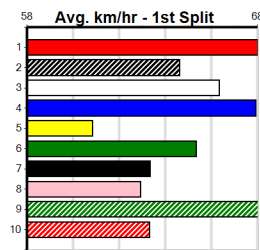

CENTRAL SCAFFOLDS

Distance: 350m, Race Type: Grade 5 T3, Total Prizemoney: $1,530
1st: $1,000, 2nd: $320, 3rd: $160, 4th: $50

Watchdog Tips:

Bet:

Form Box Wgt Dist Track Date Time BON Margin 1st/2nd (Time) PIR Checked Comment WR Split 1 S/P Grade

IRISH BREW [5]
WBK Dog Aug-21 Sire: FERNANDO BALE Dam: CAPTAIN JACKIE
Owner(s): FOUR LEAF CLOVER (SYN), P Dwyer, A Buckley, P O'dea
Winning Distances: < 300m (0) 300 - 399m (5) 400 - 499m (1) 500 - 599m (0) 600 - 699m (0) > 700m (0)
Winning Weights: 29.2(1) 29.7(2) 30.3(1) 30.7(1) 30.8(1)
7th (6) 30.9 390 SHP R12 22-Jul-24 22.76 22.04 7.50L BEAR LEE CRIME (22.27) M/46 . . . 8.70 $34.50 5
6th (7) 31.3 300 HVL R11 16-Aug-24 17.32 16.77 3.75L FIDDLES (17.07) Q/5 . . . 3.97 $41.10 T3-5
8th (3) 30.7 350 HVL R8 30-Aug-24 20.46 19.45 15.00 HEAD HUNTER (19.45) Q/4 . . . V28 . 6.56 $94.00 T3-5
4th (4) 30.8 300 HVL R11 11-Oct-24 17.38 16.95 4.75L DINOSAUR DEANO (17.06) M/1 . . . SW . 3.94 $20.00 T3-5
3rd (4) 30.9 300 HVL R12 18-Oct-24 17.25 16.76 1.5L OCCIPITAL (17.15) Q/1 . . . . 3.94 $5.30 T3-5
2nd (4) 30.3 300 HVL R12 25-Oct-24 17.45 16.95 3.00L SIDEWINDER (17.25) M/3 . . . . 3.99 $6.50 T3-5
3rd (6) 30.4 300 HVL R12 13-Dec-24 17.18 16.78 0.50L ASIA (17.15) M/1 . . . . 3.93 $16.20 T3-5
1st (2) 30.7 350 HVL R11 20-Dec-24 19.57 19.36 1.00L MIGHTY HERCULES (19.62) Q/1 . . . . 6.49 $19.10 T3-5
Last 3 wins NOT included above
1st (5) 29.7 300 HVL R10 16-Feb-24 16.89 16.72 1.5L FLY CHIC (16.99) M/1 . . . SW . 3.84 $2.70 T3-6
1st (2) 30.3 400 GEL R11 14-May-24 23.00 22.84 0.25L TROJAN PACKAGE (23.01) Q/11 . . . . 8.46 $19.90 5
1st (6) 30.8 300 HVL R12 10-Jul-24 17.21 16.99 2.50L HAGIBIS (17.37) Q/1 . . . . 3.98 $1.80 T3-5

Box History
Bx 1st 2nd 3rd 4th 5th 6th 7th 8th
1 1 1 1 1 1 1 1
2 2 1 1 1 1 1 1
3 1 2 1 1 1 1 2
4 1 2 1 1 1 1 1
5 1 1 3 1 1 1 1
6 1 2 2 1 1 2 1
7 1 1 1 1 1 1 1
8 1 1 1 1 2 1 1
Prize Best $10325.00
Starts 19.57(2)-20/12/24
Trk/Dts 44-6-7-8
APM 10-2-0-1 2757