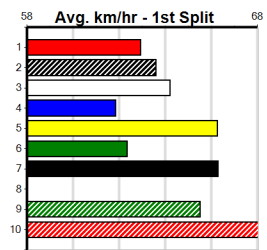

OUTER EAST FOOTBALL NETBALL COMP

3
11:02AM

Distance: 300m, Race Type: Grade 5 T3, Total Prizemoney: $1,530
1st: $1,000, 2nd: $320, 3rd: $160, 4th: $50

(VIC time)

Watchdog Tips:

Bet:

Form Box Wgt Dist Track Date Time BON Margin 1st/2nd (Time) PIR Checked Comment WR Split 1 S/P Grade

1

PLEIADIAN [5]
BD Dog Mar-21 Sire: FERNANDO BALE Dam: LADY CEECEE
Owner(s): J Leek Trainer: Jodie Leek (Warrandyte)
Winning Distances: < 300m (0) 300 - 399m (2) 400 - 499m (1) 500 - 599m (0) 600 - 699m (0) > 700m (0)
Winning Weights: 30.4(1) 31.0(1) 31.5(1)

Rank	Age	Wgt	Dist	Track	Date	Time	BON	Margin	1st/2nd (Time)	PIR	Checked	Comment	WR	Split 1	S/P	Grade
4th (2)	31.2	350	TRA	R12	19-Apr-24	20.09	19.44	4.25L	VICTORY CHAD (19.81)	M/54	.	SW	.	6.90	$3.40	5
3rd (8)	31.1	350	TRA	R4	01-May-24	19.85	19.51	4.25L	FAIRTRADE MARJEN (19.57)	M/55	.	.	.	6.69	$3.10	5
4th (2)	31.1	435	SLE	R10	08-May-24	25.02	24.32	5.50L	SODA HELEN (24.66)	M/743	.	.	.	5.50	$24.20	5
7th (8)	31.2	395	TRA	R7	15-May-24	23.05	22.19	12.00	JOE GEM (22.24)	M/578	.	.	.	3.82	$13.60	5
5th (7)	31.0	350	TRA	R11	29-May-24	20.19	19.62	6.50L	QUEEN MAGGIE (19.76)	Q/55	.	.	.	6.81	$16.30	5
2nd (6)	31.2	350	TRA	R10	10-Jun-24	20.11	19.88	0.75L	TAKE THE EDGE (20.07)	M/32	.	.	.	6.77	$2.20 T3-RW	
8th (1)	30.2	300	HVL	R11	20-Oct-24	17.50	16.76	10.00	SAILAWAY GIN (16.83)	M/7	.	V14	.	4.05	$64.60	5
2nd (5)	30.1	300	HVL	R8	12-Dec-24	17.06	16.63	1.00L	ZIPPI MUSTANG (17.00)	M/1	.	.	.	3.90	$25.70 T3-5	

Last 3 wins NOT included above

1st (5)	30.4	400	WGL	R1	23-Jul-23	23.08	22.68	2.75L	JACKPOT JAMIE (23.26)	M/11	.	.	.	8.50	$7.10	M
1st (8)	31.0	350	TRA	R1	08-Mar-24	20.11	19.71	0.50L	DINOSAUR DEANO (20.13)	M/63	.	.	.	6.74	$4.20	X67
1st (6)	31.5	350	TRA	R3	29-Mar-24	19.91	19.49	2.25L	HARLEY (20.06)	S/41	.	.	.	6.73	$8.00	X67

Box History

Bx	1st	2nd	3rd	4th	5th	6th	7th	8th
1								1
2				2				1
3			2					1
4								
5	1	2		1	1	1		
6	1	1						
7				2	1			
8	1		1			1	2	

Prize Best Starts Trk/Dts APM $9225.00 17.06(5)-12/12/24 25-3-4-3 3-0-1-0 1721