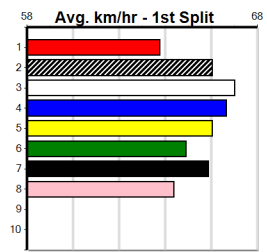

GORSKI TRUCK & TRAILER

Distance: 525m, Race Type: Grade 4, Total Prizemoney: $9,055
1st: $6,100, 2nd: $1,870, 3rd: $935, 4th: $150

BOMB LUCA (2) was brilliant here last week and is drawn to get cover early from potential leader PEPPER RUSH (3) who has a tendency to move out wide soon after box rise. JAMIE BALE (4) is a strong type who will search for inside runs.

Watchdog Tips: 2 3 4 6 Bet: Box Quinella 2,3 ($10 for 1000%)

CORNHILL PRINCE [4] Racing well in much weaker company, tested. $34.00
Owner(s): S Gibson
Sire: FERAL FRANKY Dam: MERCY MERCY
Trainer: Scott Gibson (Harcourt)
Winning Distances: < 300m (0) 300 - 399m (0) 400 - 499m (3) 500 - 599m (5) 600 - 699m (0) > 700m (0)
Box History table and Prize Best Starts table included.

BOMB LUCA [4] Powerful win here last week in fast time, yes. $2.20
Owner(s): DAILLY GREYHOUND FARMS (SYN), G Dailly, T Dailly
Sire: FERNANDO BALE Dam: JD BOMBSHELL
Trainer: Thomas Dailly (Anakie)
Winning Distances: < 300m (0) 300 - 399m (0) 400 - 499m (3) 500 - 599m (2) 600 - 699m (0) > 700m (0)
Box History table and Prize Best Starts table included.

PEPPER RUSH [4] Can set a cracking speed early, danger. $5.50
Owner(s): S Drummond
Sire: FERNANDO BALE Dam: GOLDEN SHIRAZ
Trainer: Shane Drummond (Heathcote)
Winning Distances: < 300m (0) 300 - 399m (0) 400 - 499m (6) 500 - 599m (9) 600 - 699m (0) > 700m (0)
Box History table and Prize Best Starts table included.

JAMIE BALE (NSW)[4] Strong type, searches for inside runs, threat $7.00
Owner(s): B Wheeler
Sire: DYNA VILLA Dam: HADEEL BALE
Trainer: Mark Delbridge (Balliang)
Winning Distances: < 300m (0) 300 - 399m (0) 400 - 499m (3) 500 - 599m (9) 600 - 699m (0) > 700m (0)
Box History table and Prize Best Starts table included.

SPRING COIN (SA)[4] Can settle on the speed here, keep safe $13.00
Owner(s): G Black
Sire: SPRING BRIDGE Dam: SPRING HALO
Trainer: Mark Delbridge (Balliang)
Winning Distances: < 300m (0) 300 - 399m (0) 400 - 499m (2) 500 - 599m (5) 600 - 699m (0) > 700m (0)
Box History table and Prize Best Starts table included.

1

2

3

4

5