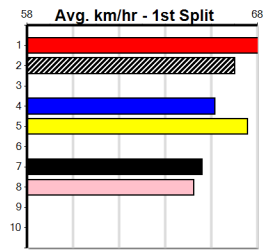

CITY VIEW BISTRO

4

7:38PM

(VIC time)

Distance: 600m, Race Type: Mixed 3/4, Total Prizemoney: $10,375
1st: $7,000, 2nd: $2,150, 3rd: $1,075, 4th: $150

ETHANOL VOLUME (4) had absolutely no luck in a heat of the Sale Cup last start and last time he raced over this track and distance he was runner up at Group 1 level. MAHOGANY (8) will stay wide throughout and is racing with confidence.

Watchdog Tips: **4** **8** **1** **5** **Bet:** **Win 4**

1

SHAKE AND BAKE [3] **Top line stayer, draw helps, major player.** **$4.50**

BK Bitch May-22 Sire: SHIMA SHINE Dam: SUPER TORA
Owner(s): Super Tora (SYN), G Farrugia, W Gallagher, S Siegersma, B Schuring
Winning Distances: < 300m (0) 300 - 399m (0) 400 - 499m (0) 500 - 599m (3) 600 - 699m (4) > 700m (4)
Winning Weights: 30.2(1) 30.6(1) 30.7(1) 30.8(2) 30.9(1) 31.0(2) 31.4(1) 31.6(1) 32.0(1)

Form	Box	Wgt	Dist	Track	Date	Time	BON	Margin	1st/2nd (Time)	PIR	Checked	Comment	WR	Split 1	S/P	Grade
4th (6)	31.5	595	SAP	R3	14-Oct-24	35.36	35.22	2.25L	RIPTIDE RUSLIE (35.22)	M/6644	.	.	.	9.80	$2.20	5
4th (8)	31.3	650	SHP	R9	21-Oct-24	37.51	37.09	6.00L	MEPUNGA SURPRISE (37.09)	S/5444	.	.	.	17.78	$7.50	S
1st (1)	31.6	730	MEA	R4	26-Oct-24	43.02	43.02	5.00L	JEREMY SPOKE (43.36)	M/3431	.	.	.	5.03	$1.80	5
3rd (8)	32.1	730	MEA	R9	04-Nov-24	43.06	42.40	9.50L	CANYA AMY (42.40)	M/3443	.	.	.	5.09	$4.30	X45
1st (4)	32.0	730	MEA	R4	09-Nov-24	42.63	42.63	3.25L	VIRAT (42.85)	M/2111	.	.	.	5.04	$4.60	X45
4th (4)	31.9	715	SAN	R4	23-Nov-24	41.88	41.55	5.00L	CANYA ALL CLASS (41.55)	M/3334	.	.	.	6.19	$5.70	SH
3rd (6)	31.9	715	SAN	R6	30-Nov-24	42.00	41.67	0.75L	WILD CASH (41.96)	M/3333	.	.	.	6.28	$2.40	GL
4th (1)	31.4	640	SLE	R5	20-Dec-24	36.73	36.19	3.25L	GROOVEBIRD (36.51)	Q/6557	.	.	.	6.29	$7.40	SH

Last 3 wins NOT included above

1st (1)	30.8	600	MEA	R12	13-Jul-24	34.91	34.91	1.00L	LUPINI MONELLI (34.98)	M/4433	.	SW	.	9.23	$1.50	X45
1st (4)	30.8	715	SAN	R8	18-Jul-24	41.92	41.92	0.50L	BLACK SILENCER (41.94)	Q/1111	.	.	.	6.01	$8.30	X45
1st (1)	30.7	715	SAN	R5	15-Aug-24	41.85	41.85	6.00L	DRILL SERGEANT (42.26)	Q/2111	.	.	.	6.08	$3.20	X45

Trainer: Jeffrey Britton (Anakie)

Box History

Bx	1st	2nd	3rd	4th	5th	6th	7th	8th
1	4	1	1	2				
2	2	1	2	1		2		
3	1	1	1				1	
4	3		3	1		1		
5		1			1			
6	1		3	1				
7					1		1	
8			2	1	1			

Prize Best Starts Trk/Dts APM

Prize	$86028.13
Best Starts	34.47(2)-6/7/24
Trk/Dts	42-11-4-13
APM	4-2-0-1 34240