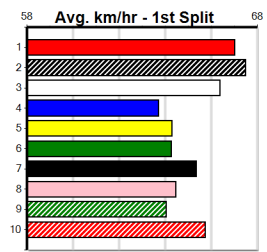

WESTLINK CONTAINER SALES

Distance: 525m, Race Type: Grade 5, Total Prizemoney: $8,785
1st: $5,900, 2nd: $1,820, 3rd: $915, 4th: $150

BLUE FALCON (1) excels off this box and is every chance to sit behind likely leader LEO BALE (2) and should prove too strong in the run home. PAW GUNNER (8) is jet propelled when at his best and is expected to be powering home.

Watchdog Tips: 1 2 8 3 **Bet:** Trifecta 1,2/1,2,3,8/1,2,3,8 ($10 - 83.33%)

Form Box Wgt Dist Track Date Time BON Margin 1st/2nd (Time) PIR Checked Comment W/R Split 1 S/P Grade

BLUE FALCON (NSW)[5] Loves this draw, can sit behind the two early, yes $2.60

BEED Dog Oct-21 Sire: SENNACHIE Dam: GABBY KEEPING Trainer: Justin Bowman (Kilmany)

Owner(s): M Henderson

Winning Distances: < 300m (0) 300 - 399m (1) 400 - 499m (7) 500 - 599m (9) 600 - 699m (0) > 700m (0)

Winning Weights: 29.8(1) 30.1(3) 30.2(7) 30.3(2) 30.4(2) 30.5(1) 30.7(1)

Box	1st	2nd	3rd	4th	5th	6th	7th	8th
1	4	1	1	1	1			
2	1					1	1	
3	2		1	1	2			
4	3				1	1	2	
5							2	
6	3	3				1		
7	4	2			2	1	1	
8		1						

Prize Best Starts Trk/Dts APM: $58295.00, 30.42(8)-14/12/24, 44-17-7-2, 1-0-1-0, 13727

LEO BALE (NSW)[5] No luck here last time, looks the leader, danger. $5.50

BD Dog May-22 Sire: CHRISTO BALE Dam: HAE ALLEN Trainer: Rebecca Gibbons (Avalon)

Owner(s): B Wheeler

Winning Distances: < 300m (0) 300 - 399m (2) 400 - 499m (12) 500 - 599m (0) 600 - 699m (0) > 700m (0)

Winning Weights: 31.2(2) 31.3(2) 31.5(2) 31.6(2) 31.7(2) 31.9(2) 32.0(1) 32.2(1)

Box	1st	2nd	3rd	4th	5th	6th	7th	8th
1	2							1
2	2					1		
3			1		1			1
4	1	2	1			1		
5		1				1		
6	2		1	1				
7	3			1				1
8	4	1					1	

Prize Best Starts Trk/Dts APM: $35125.00, 30.54(6)-18/12/24, 31-14-4-3, 1-0-0-1, 18575

UNREAL MISS (NSW)[5] Slowly returning to good form, key player. $7.50

BK Bitch May-22 Sire: SUPERIOR PANAMA Dam: REALLY UNREAL Trainer: Jason Sharp (Lara)

Owner(s): N Powell

Winning Distances: < 300m (0) 300 - 399m (0) 400 - 499m (0) 500 - 599m (5) 600 - 699m (0) > 700m (0)

Winning Weights: 26.5(2) 26.8(1) 27.1(2)

Box	1st	2nd	3rd	4th	5th	6th	7th	8th
1	1	1	1	1	1	1		
2	2	1						1
3	1				4	1	1	1
4	1		1		1	1	1	1
5							1	
6					1	1	1	1
7						1	1	1
8		1	1				1	1

Prize Best Starts Trk/Dts APM: $29085.00, 30.00(2)-5/6/24, 33-5-3-2, 20-5-1-0, 8708

PAW GORDY [5] Can unwind a big finish, must for the exotics. $13.00

BD Dog Jan-23 Sire: YOZO BALE Dam: KNICKS BALE Trainer: Correy Grenfell (Anakie)

Owner(s): B Wheeler

Winning Distances: < 300m (0) 300 - 399m (0) 400 - 499m (3) 500 - 599m (0) 600 - 699m (0) > 700m (0)

Winning Weights: 34.9(1) 35.1(1) 35.2(1)

Box	1st	2nd	3rd	4th	5th	6th	7th	8th
1								
2		1	1					
3								
4								
5								
6								
7								
8							2	

Prize Best Starts Trk/Dts APM: $11095.00, 30.28(8)-16/11/24, 17-3-4-2, 5-0-1-0, 6961

PAW OCTAVIA (NSW)[5] Rarely runs a bad race, solid place hope. $14.00

BD Bitch Aug-22 Sire: FERNANDO BALE Dam: XAMIRA BALE Trainer: Samantha Grenfell (Anakie)

Owner(s): B Wheeler

Winning Distances: < 300m (0) 300 - 399m (0) 400 - 499m (1) 500 - 599m (3) 600 - 699m (0) > 700m (0)

Winning Weights: 26.3(1) 27.9(2) 28.1(1)

Box	1st	2nd	3rd	4th	5th	6th	7th	8th
1	2			1	1	1		
2	1	2	3	1				
3		1	1				1	
4	1	1	1	1				1
5			1	1		1		
6			1					
7	1		1					
8							1	

Prize Best Starts Trk/Dts APM: $15945.00, 30.69(2)-7/12/24, 27-4-2-7, 3-0-0-0, 8506