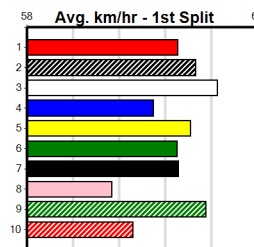

RIDE FOR LUCY

1
6:32PM

(VIC time)

Distance: 525m, Race Type: Grade 5, Total Prizemoney: $8,785
1st: $5,900, 2nd: $1,820, 3rd: $915, 4th: $150

MAGNUM RIOT (7) can show superior speed once fully balanced and just needs a timely beginning and he could be off and gone. SWINDLED (2) holds a class edge and although he is racing a few lengths off his brilliant best he still appears a big threat.

Watchdog Tips: **7** **2** **4** **3** **Bet:** **Win 7**

Form Box	Wgt	Dist	Track	Date	Time	BON	Margin	1st/2nd (Time)	PIR	Checked	Comment	WR	Split 1	S/P	Grade
1															
JED'S MEMORY [5] Handy win off this box last time, harder here. $6.50															
BK	Dog			Mar-22			Sire: ASTON DEE BEE	Dam: WHITE AMBUSH		Trainer: Jane Hooke (Wellsford)					
Owner(s): M Hooke															
Winning Distances: < 300m (0) 300 - 399m (0) 400 - 499m (7) 500 - 599m (2) 600 - 699m (0) > 700m (0)															
Winning Weights: 31.8(1) 32.0(1) 32.1(2) 32.2(1) 32.3(1) 32.4(2) 32.7(1)															
5th (7)	32.5	390	WBL	R10	14-Nov-24	23.05	22.00	15.00	STORM SENSATION (22.02)	M/55			9.06	$22.10	5
5th (8)	32.9	425	BEN	R10	22-Nov-24	24.43	23.58	4.25L	PROPERTY MOGUL (24.15)	M/766			6.79	$2.70	5
2nd (1)	32.6	410	HOR	R7	26-Nov-24	23.43	22.97	2.25L	WHERE'S WALTER (23.29)	M/44			10.52	$12.60	X34
4th (1)	32.6	410	HOR	R10	03-Dec-24	23.46	23.06	6.00L	QILIN BALE (23.06)	M/44			10.43	$4.60	X45
2nd (3)	32.6	410	HOR	R9	10-Dec-24	23.60	23.06	0.75L	GAS LANTERN (23.55)	M/33			10.46	$10.30	5
4th (7)	32.8	425	BEN	R12	13-Dec-24	24.32	23.66	3.25L	ASTON AURELIA (24.10)	M/664			6.70	$13.30	5
6th (4)	32.5	525	MEP	R11	18-Dec-24	30.68	29.94	7.50L	HIGHLY CONNECTED (30.16)	M/6666			5.33	$58.00	5H
1st (1)	32.7	450	SHP	R7	23-Dec-24	25.49	25.26	4.00L	ALL IN OLLIE (25.76)	M/111			6.67	$3.30	5
Last 3 wins NOT included above															
1st (3)	31.8	485	HOR	R8	10-Sep-24	27.28	27.27	0.50L	LUPINI MONELLI (27.30)	M/311			6.63	$10.60	X45
1st (8)	32.4	500	BEN	R4	20-Sep-24	28.50	28.29	0.50L	AIRTIME INFRARED (28.54)	S/321			6.68	$1.70	X45
1st (7)	32.1	410	HOR	R7	24-Sep-24	23.11	22.93	0.75L	ASTON ARETHA (23.16)	M/22			10.41	$6.60	5H

Box History								
Bx	1st	2nd	3rd	4th	5th	6th	7th	8th
1	2	1	2	2	1			1
2		2						
3	2	2		1				
4	1	1	2			1		
5	1	2			1	1		1
6			1	1	1			
7	1	2	1	3	1	1		
8	2		2	1	1			
Prize Best Starts	$28745.00							
Trk/Dts APM	30.68(4)-18/12/24 42-9-10-6 2-0-0-0 13363