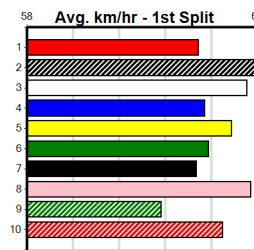

FERNANDO MICK AT STUD

Distance: 525m, Race Type: Grade 5, Total Prizemoney: $8,785
1st: $5,900, 2nd: $1,820, 3rd: $915, 4th: $150

One of the strongest grade 5 races you will see. SUNSET FRAZIER (2) has had no luck since his red-hot 29 seconds flat Melbourne Cup heat win and he is drawn to return to the winners list. JOEY THE JET (4) is one of the rising stars of the sport.

Watchdog Tips: 2 4 5 7 Bet: Win 2

IRMA PINGE [5] *** SCRATCHED *** $99.00
Bitch Dec-20 Sire: BERNARDO Dam: ROLANDA HOOCH
Trainer: Ian Cockerell (Buckley)
Winning Distances: < 300m (0) 300 - 399m (0) 400 - 499m (4) 500 - 599m (5) 600 - 699m (1) > 700m (0)
Winning Weights: 29.0(1) 29.4(1) 29.5(1) 29.6(1) 29.7(2) 29.8(3) 29.9(1)
Box History table and Prize Best Starts table included.

SUNSET FRAZIER (WA)[5] $2.40
Dog Mar-22 Sire: SUNSET SPITFIRE Dam: SUNSET OCTAVIA
Trainer: Jeffrey Britton (Anakie)
Winning Distances: < 300m (0) 300 - 399m (0) 400 - 499m (2) 500 - 599m (15) 600 - 699m (0) > 700m (0)
Winning Weights: 34.6(4) 34.9(1) 35.0(1) 35.1(2) 35.2(2) 35.6(2) 36.0(3) 36.2(1) 36.4(1)
Box History table and Prize Best Starts table included.

FERNANDO DUKE [5] $34.00
Dog Sep-21 Sire: FERNANDO BALE Dam: JAGUAR JESSIE
Trainer: Kayla Cottrell (Pearcedale)
Winning Distances: < 300m (0) 300 - 399m (0) 400 - 499m (0) 500 - 599m (12) 600 - 699m (5) > 700m (0)
Winning Weights: 31.6(1) 31.7(3) 31.8(2) 31.9(6) 32.0(3) 32.1(2)
Box History table and Prize Best Starts table included.

JOEY THE JET [5] $2.70
Dog Dec-22 Sire: FERAL FRANKY Dam: PAUA OF JANIE
Trainer: Jason Thompson (Pearcedale)
Winning Distances: < 300m (0) 300 - 399m (0) 400 - 499m (6) 500 - 599m (2) 600 - 699m (0) > 700m (0)
Winning Weights: 34.1(1) 34.2(1) 34.3(3) 34.4(1) 34.5(1) 34.8(1)
Box History table and Prize Best Starts table included.

GAMBELLA [5] $4.80
Bitch Feb-23 Sire: FERNANDO BALE Dam: DESIREE DEVERE
Trainer: Anthony Azzopardi (Rowsley)
Winning Distances: < 300m (0) 300 - 399m (0) 400 - 499m (0) 500 - 599m (5) 600 - 699m (0) > 700m (0)
Winning Weights: 25.8(2) 26.0(1) 26.1(1) 26.3(1)
Box History table and Prize Best Starts table included.