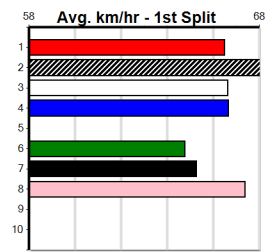

RSN GREY AREAS - WEDNESDAY & FRIDAY

Distance: 525m, Race Type: Grade 4, Total Prizemoney: $9,055
1st: $6,100, 2nd: $1,870, 3rd: $935, 4th: $150

Lack of early speed in this race can allow STORMY DAY (2) to find the arm early and he is a tough proposition to catch when out in front. PAW OSWALD (8) is a gifted chaser and looks the only chaser able to run the top elect down.

Watchdog Tips: 2 8 4 3 Bet: Box Quinella 2,8 ($10 for 1000%)

Main race listing table with columns: Form Box, Wgt, Dist, Track, Date, Time, BON, Margin, 1st/2nd (Time), PIR, Checked, Comment, W/R, Split 1, S/P, Grade. Includes detailed entries for DEDALUS DIGGLE, STORMY DAY, ERZA SCARLET, WILLA BALE, and a VACANT BOX.

1

2

3

4

5

Box History

Box History table for DEDALUS DIGGLE showing performance across various splits and distances.

Box History

Box History table for STORMY DAY showing performance across various splits and distances.

Box History

Box History table for ERZA SCARLET showing performance across various splits and distances.

Box History

Box History table for WILLA BALE showing performance across various splits and distances.

Box History

Box History table for VACANT BOX showing performance across various splits and distances.