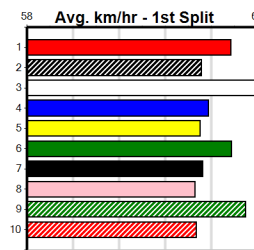

SPORTSBET FINAL

3

7:15PM

(VIC time)

Distance: 525m, Race Type: Grade 5 Final, Total Prizemoney: $9,055
1st: $6,100, 2nd: $1,870, 3rd: $935, 4th: $150

Grade 5 final jam packed with early speed. Edge goes with OUR REGARDS (1) with the aid of the gun draw and he may just be able to hold out all the speed on his outside and if punters can secure a price greater than $7 that would be worth a play.

Watchdog Tips: 1 6 2 4 **Bet:** Win 1

Form Box	Wgt	Dist	Track	Date	Time	BON	Margin	1st/2nd (Time)	PIR	Checked	Comment	WR	Split 1	S/P	Grade	
1	OUR REGARDS (SA)[5] $10.00															
	Impressive heat win, draw helps, value tip.															
	BK Dog Mar-22 Sire: AUSSIE INFRARED Dam: SCOTT SOMETHING Trainer: Julia Creed (Graytown)															
	Owner(s): P Stephens															
	Winning Distances: < 300m (0) 300 - 399m (5) 400 - 499m (0) 500 - 599m (1) 600 - 699m (0) > 700m (0)															
	Winning Weights: 30.3(2) 30.5(1) 30.7(1) 30.9(2)															
	4th (8) 30.3 400 GEL R10 02-Nov-24 22.84 22.24 6.50L MICHALIS (22.41) M/44 . . . . . 8.62 $1.60 5H															
	5th (3) 30.2 400 GEL R12 08-Nov-24 23.10 22.39 5.50L COOL NATURE (22.75) M/55 . . . . . 8.81 $2.70 5															
	2nd (1) 30.5 390 SHP R4 18-Nov-24 22.03 21.87 2.50L STORM SENSATION (21.87) M/22 . . . . . 8.31 $1.70 X45															
	2nd (1) 30.4 425 BEN R5 22-Nov-24 23.98 23.58 6.00L SHEEZEL (23.58) M/222 . . . . . 6.58 $3.40 X45															
	3rd (7) 30.1 450 SHP R6 02-Dec-24 25.37 25.03 1.00L JAMIE BALE (25.31) M/323 . . . . . 6.66 $14.20 X45															
	2nd (7) 30.3 450 SHP R8 09-Dec-24 25.37 25.03 4.00L AUGUSTUS FINCH (25.10) M/334 . . . . . 6.63 $13.60 X45															
	8th (4) 30.4 525 MEA R11 14-Dec-24 30.77 29.70 12.00 MAIA (29.93) M/5568 . . . . . 5.19 $15.80 5															
	1st (3) 30.9 525 MEP R10 18-Dec-24 30.19 29.94 1.25L RHYTHMIC ENERGY (30.27) M/2111 . . . . . 5.12 $14.60 5H															
	Last 3 wins NOT included above															
1st (2) 30.5 390 SHP R12 16-Sep-24 22.13 22.08 1.75L URANA UNO (22.24) M/11 . . . . . 8.39 $1.80 X67																
1st (4) 30.7 350 HVL R5 20-Oct-24 19.39 19.25 2.00L SMART TALK (19.52) M/1 . . . . . 6.45 $2.70 5H																
1st (1) 30.9 350 HVL R8 27-Oct-24 19.27 19.12 0.25L KISAUNI (19.28) S/3 . . . . . SW 6.52 $3.20 5F																

Box History

Bx	1st	2nd	3rd	4th	5th	6th	7th	8th
1	1	2						
2	1			1				
3	1				1			
4	3	1						1
5								
6					1			
7	1	1						
8	1		1					

Prize Best Starts Trk/Dts APM $15775.00 30.19(3)-18/12/24 17-6-5-1 2-1-0-0 11176