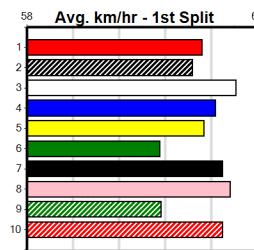

11 10:11PM

(VIC time)

Distance: 525m, Race Type: Grade 5, Total Prizemoney: $8,785
1st: $5,900, 2nd: $1,820, 3rd: $915, 4th: $150

PAW QWAN (6) will need some luck off a tricky draw but when he has clear air he can match it with most sprinters. MARRAKESH (4) is coming off a runner up performance at Group 2 level. STITCH AND SHOUT (2) can set the early tempo.

Watchdog Tips: 6 4 2 8 Bet: Box Quinella 2,4,6 ($10 for 333.33%)

ASTON MICHIGAN [5] Ideal box but likely to get burnt off early. $41.00
Owner(s): R Borda
Winning Distances: < 300m (0) 300 - 399m (0) 400 - 499m (1) 500 - 599m (6) 600 - 699m (4) > 700m (0)
Box History table and Prize Best Starts table included.

STITCH AND SHOUT [5] Can set a cracking speed early, key player. $5.00
Owner(s): Funny Looking Horse (SYN), M Mayle, B Waugh, J Mcdonald, J Fawthrop, R Fisher, P Roland, B
Winning Distances: < 300m (0) 300 - 399m (0) 400 - 499m (8) 500 - 599m (2) 600 - 699m (0) > 700m (0)
Box History table and Prize Best Starts table included.

SHREWD STICKER (NSW)[5] Mixes his form but has the talent, respect. $6.00
Owner(s): JUST AN INTEREST (SYN), A Tullio, P Anderton
Winning Distances: < 300m (0) 300 - 399m (0) 400 - 499m (0) 500 - 599m (6) 600 - 699m (1) > 700m (0)
Box History table and Prize Best Starts table included.

MARRAKESH [5] Placed at G2 level last time, major player. $4.00
Owner(s): BEV AND DANIEL (SYN), B Pell, D Pell
Winning Distances: < 300m (0) 300 - 399m (0) 400 - 499m (1) 500 - 599m (3) 600 - 699m (0) > 700m (0)
Box History table and Prize Best Starts table included.

SEAGULL ROCK [5] Box manners have deserted him, too risky. $11.00
Owner(s): T Sinnott
Winning Distances: < 300m (0) 300 - 399m (0) 400 - 499m (7) 500 - 599m (1) 600 - 699m (0) > 700m (0)
Box History table and Prize Best Starts table included.