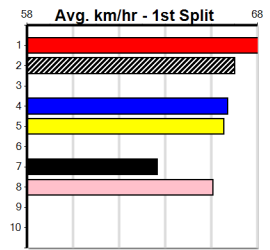

9

9:25PM

(VIC time)

SPORTSBET SET A DEPOSIT LIMIT

Distance: 730m, Race Type: Mixed 4/5, Total Prizemoney: $10,375
1st: $7,000, 2nd: $2,150, 3rd: $1,075, 4th: $150

REITERATE (1) holds a severe class edge, should settle top 2 early and prove too fast here.
HENRY INTENTION (2) is one of the more proven runners in this field to run out the distance and could be value for the exacta.

Watchdog Tips: 1 2 4 5 Bet: Trifecta 1/2/4,5 ($10 - 500%)

REITERATE [4] Class edge, settles top 2 early, should win. $1.50
WBK Dog Jul-22 Sire: FERNANDO BALE Dam: SILKEN
Owner(s): J Sharp
Trainer: Jeffrey Britton (Anakie)
Winning Distances: < 300m (0) 300 - 399m (0) 400 - 499m (1) 500 - 599m (1) 600 - 699m (4) > 700m (1)
Box History table and Prize Best Starts table included.

HENRY INTENTION [5] Proven to get the journey, place value. $7.00
BD Dog Nov-21 Sire: AUSSIE INFRARED Dam: JANE'S INTENTION
Owner(s): O'Neill Racing (SYN), T O'Neill, T O'Neill, M O'Neill
Trainer: Tom O'Neill (Pearcedale)
Winning Distances: < 300m (0) 300 - 399m (0) 400 - 499m (0) 500 - 599m (4) 600 - 699m (3) > 700m (0)
Box History table and Prize Best Starts table included.

*** VACANT BOX ***
Sire: Dam:
Owner(s):
Trainer:
Winning Distances: < 300m (0) 300 - 399m (0) 400 - 499m (0) 500 - 599m (0) 600 - 699m (0) > 700m (0)
Box History table included.

WREN BALE (NSW)[5] Will run a fast first 600m, last 100m a worry. $4.40
BD Bitch May-22 Sire: CHRISTO BALE Dam: QUINA BALE
Owner(s): B Wheeler
Trainer: Rebecca Gibbons (Avalon)
Winning Distances: < 300m (0) 300 - 399m (0) 400 - 499m (2) 500 - 599m (5) 600 - 699m (1) > 700m (0)
Box History table and Prize Best Starts table included.

EXCAVATOR TICKET [5] Third up from a spell, has talent, keep safe $12.00
BK Dog Apr-21 Sire: HOOKED ON SCOTCH Dam: TINDERELLA
Owner(s): L Fulford
Trainer: Corey Fulford (Maffra)
Winning Distances: < 300m (0) 300 - 399m (0) 400 - 499m (3) 500 - 599m (2) 600 - 699m (1) > 700m (2)
Box History table and Prize Best Starts table included.