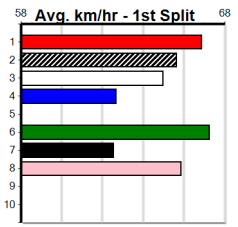

Sale

FLYING COLOURS TRAVEL

Distance: 435m, Race Type: Grade 5, Total Prizemoney: $2,925
1st: $1,950, 2nd: $600, 3rd: $300, 4th: $75

7

8:07PM
(VIC time)

Watchdog Tips: **0 0 0 0** Bet: .