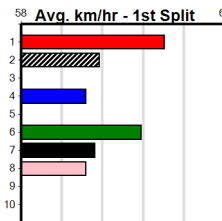

Sale

MONACELLARS

Distance: 435m, Race Type: Maiden, Total Prizemoney: $2,535
1st: $1,680, 2nd: $520, 3rd: $260, 4th: $75

2
6:17PM
(VIC time)

Watchdog Tips:

0 0 0 0

Bet:

Form Box Weight Dist Track Date Time BON Margin 1st/2nd (Time) PIR Checked Comment W/R Split 1 S/P Grade

1 PAW QUEBEC (NSW)[M]
BK D Mar-23 YOZO BALE QUINA BALE
Trainer: Robert Camilleri (Lara)
3rd (8) 35.9 410 HOR R1 23-Dec-24 23.77 23.13 1.5LPANADERO RUBY (23.68) M/33 10.68 $7.90 M
Owner(s): B Wheeler

Winning Boxes							
1	2	3	4	5	6	7	8
Prize							
Best							
Starts							
Trk/Dst							
APM							

2 DECIDER [M]
BK D Nov-22 BERNARDO UTOPIA
Trainer: Kate Gorman (Tanjil South)
5th (4) 32.8 435 SLE R1 20-Dec-24 24.96 24.11 4.75LASTON ALIGHT (24.64) M/744 5.36 $50.80 M
Owner(s): SBS (SYN), S Buccilli, B Buccilli, S Gardiner

Winning Boxes							
1	2	3	4	5	6	7	8
Prize							
Best							
Starts							
Trk/Dst							
APM							

3 JUMPING OREO [M]
WBK B Nov-22 AUSSIE INFRARED POISE
Trainer: Glynn Wood (Warragul)
Owner(s): Two Ganders and a Goose (SYN), M Mayle, G Wood, M Johnson

Winning Boxes							
1	2	3	4	5	6	7	8
Prize							
Best							
Starts							
Trk/Dst							
APM							

4 TOUCH MY HAND (NSW)[M]
BEBD B Jan-23 FERAL FRANKY PRINCESS SPARKLE
Trainer: Donna Dean (Nyora)
6th (2) 25.6 435 SLE R1 27-Nov-24 25.70 24.44 17.00LSCOUT ACE (24.56) S/455 5.36 $13.10 M
8th (7) 25.7 435 SLE R1 20-Dec-24 25.36 24.11 11.00LASTON ALIGHT (24.64) S/888 5.43 $45.10 M
Owner(s): R Haines

Winning Boxes							
1	2	3	4	5	6	7	8
Prize							
Best							
Starts							
Trk/Dst							
APM							

5 *** VACANT BOX ***
Trainer:
Owner(s):

6 ASTON ELIJAH [M]
BK D Dec-22 GOOD ODDS HARADA ASTON TATUM
Trainer: Darren Archer (Nilma North)
2nd (7) 36.0 525 MEP R1 27-Nov-24 31.09 30.02 0.10LGOLD VENOM (31.08) S/1111 5.15 $5.10 M
3rd (3) 36.4 435 SLE R1 22-Dec-24 25.26 24.14 12.00LMR. THOMAS (24.44) M/533 5.39 $4.90 M
Owner(s): R Borda

Winning Boxes							
1	2	3	4	5	6	7	8
Prize							
Best							
Starts							
Trk/Dst							
APM							

7 PAGODA GROWLER [M]
WBK B Aug-22 AUSSIE INFRARED SWEET WATERLOO
Trainer: Graeme Jose (Catani)
3rd (8) 27.0 400 WGL R2 14-Nov-24 23.38 22.72 7.50LMARSHMALLOW (22.88) M/44 8.63 $6.90 M
4th (4) 27.1 400 WGL R1 21-Nov-24 23.15 22.66 3.75LRUTH'S COMMANDER (22.89) S/66 8.73 $11.20 T3-M
4th (8) 27.4 400 WGL R2 29-Nov-24 23.29 22.61 7.50BLINKED (22.79) S/55 8.78 $12.90 M
2nd (8) 27.5 460 WGL R1 05-Dec-24 26.32 25.97 1.00LHAPPY INTENTION (26.25) S/322 6.81 $3.90 M
Owner(s): S Winters

Winning Boxes							
1	2	3	4	5	6	7	8
Prize							
Best							
Starts							
Trk/Dst							
APM							

8 MY PAL PEDRO [M]
BK D Apr-23 BERNARDO THANK YOU JILL
Trainer: Kristin Tucker (Tanjil South)
4th (4) 32.7 435 SLE R4 27-Nov-24 25.16 24.44 9.50LDERMOTT ROSE (24.50) S/533 5.44 $36.40 M
5th (7) 32.4 400 WGL R1 10-Dec-24 23.27 22.39 7.00LHERE COMES FOXY (22.79) S/45 8.74 $21.00 M
2nd (4) 31.8 435 SLE R1 18-Dec-24 24.79 24.38 2.75LSTAR STATUS (24.61) M/222 5.39 $3.00 T3-M
6th (5) 31.5 400 GEL R2 24-Dec-24 23.88 22.49 11.00LSPECIAL PLAYS (23.17) M/66 9.01 $15.00 M
Owner(s): K Tucker

Winning Boxes							
1	2	3	4	5	6	7	8
Prize							
Best							
Starts							
Trk/Dst							
APM							

9 *** NO RESERVE ***
Trainer:
Owner(s):

10 *** NO RESERVE ***
Trainer:
Owner(s):