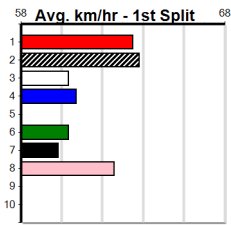

Sale

SPORTSBET SAME RACE MULTI

Distance: 435m, Race Type: Maiden, Total Prizemoney: $2,535
1st: $1,680, 2nd: $520, 3rd: $260, 4th: $75

1
5:57PM
(VIC time)

Watchdog Tips: **0 0 0 0** Bet: .