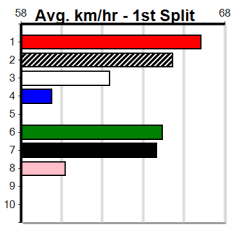

MAFFRA POLY & PUMPS (1-3 WINS)

Distance: 435m, Race Type: Restricted Win, Total Prizemoney: \$2,925

1st: \$1,950, 2nd: \$600, 3rd: \$300, 4th: \$75

Watchdog Tips:

0 0 0 0

Bet:

Form	Box	Weight	Dist	Track	Date	Time	BON	Margin	1st/2nd (Time)	PIR	Checked	Comment	W/R	Split 1	S/P	Grade
------	-----	--------	------	-------	------	------	-----	--------	----------------	-----	---------	---------	-----	---------	-----	-------